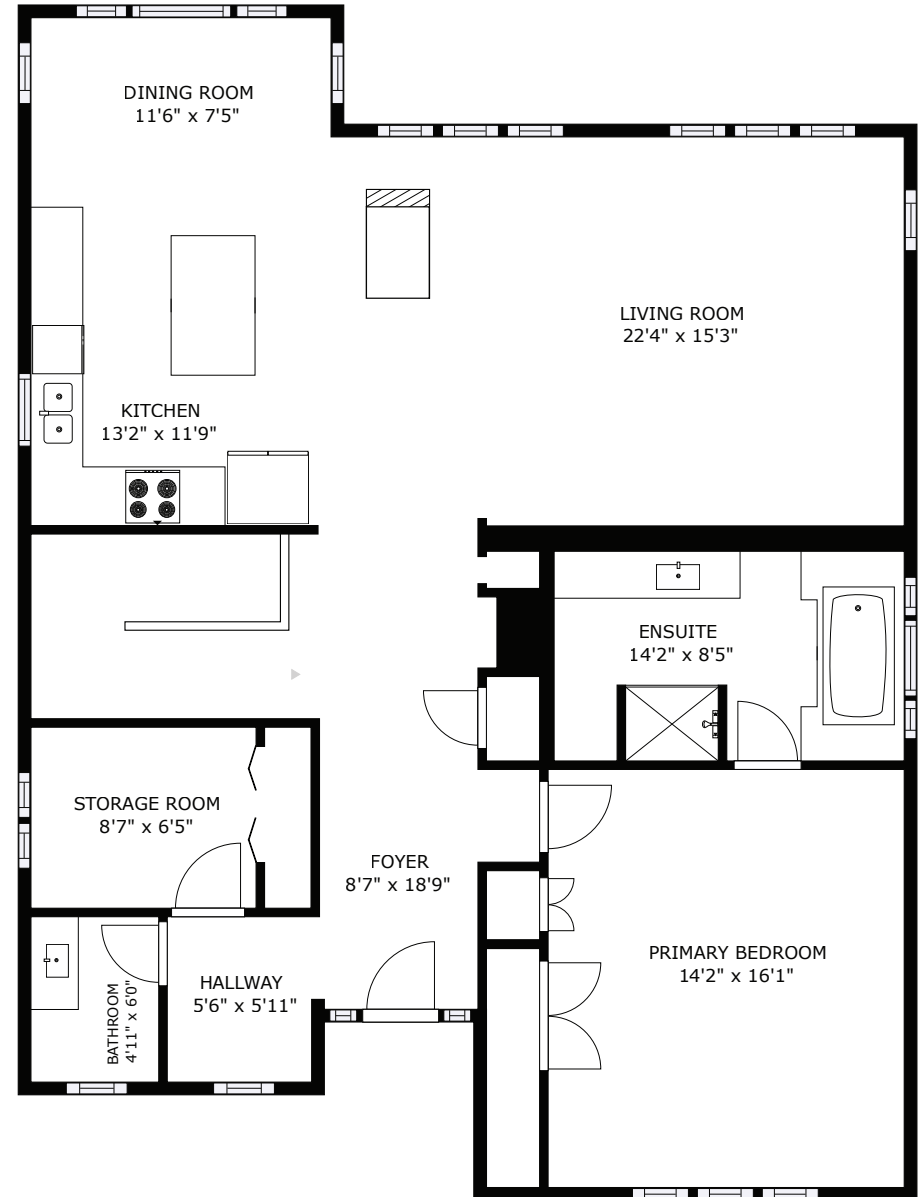

FLOOR 1

FLOOR 2

GROSS INTERNAL AREA

FLOOR 1: 1273 sq ft, FLOOR 2: 1395 sq ft

TOTAL: 2668 sq ft

SIZES AND DIMENSIONS ARE APPROXIMATE, ACTUAL MAY VARY.