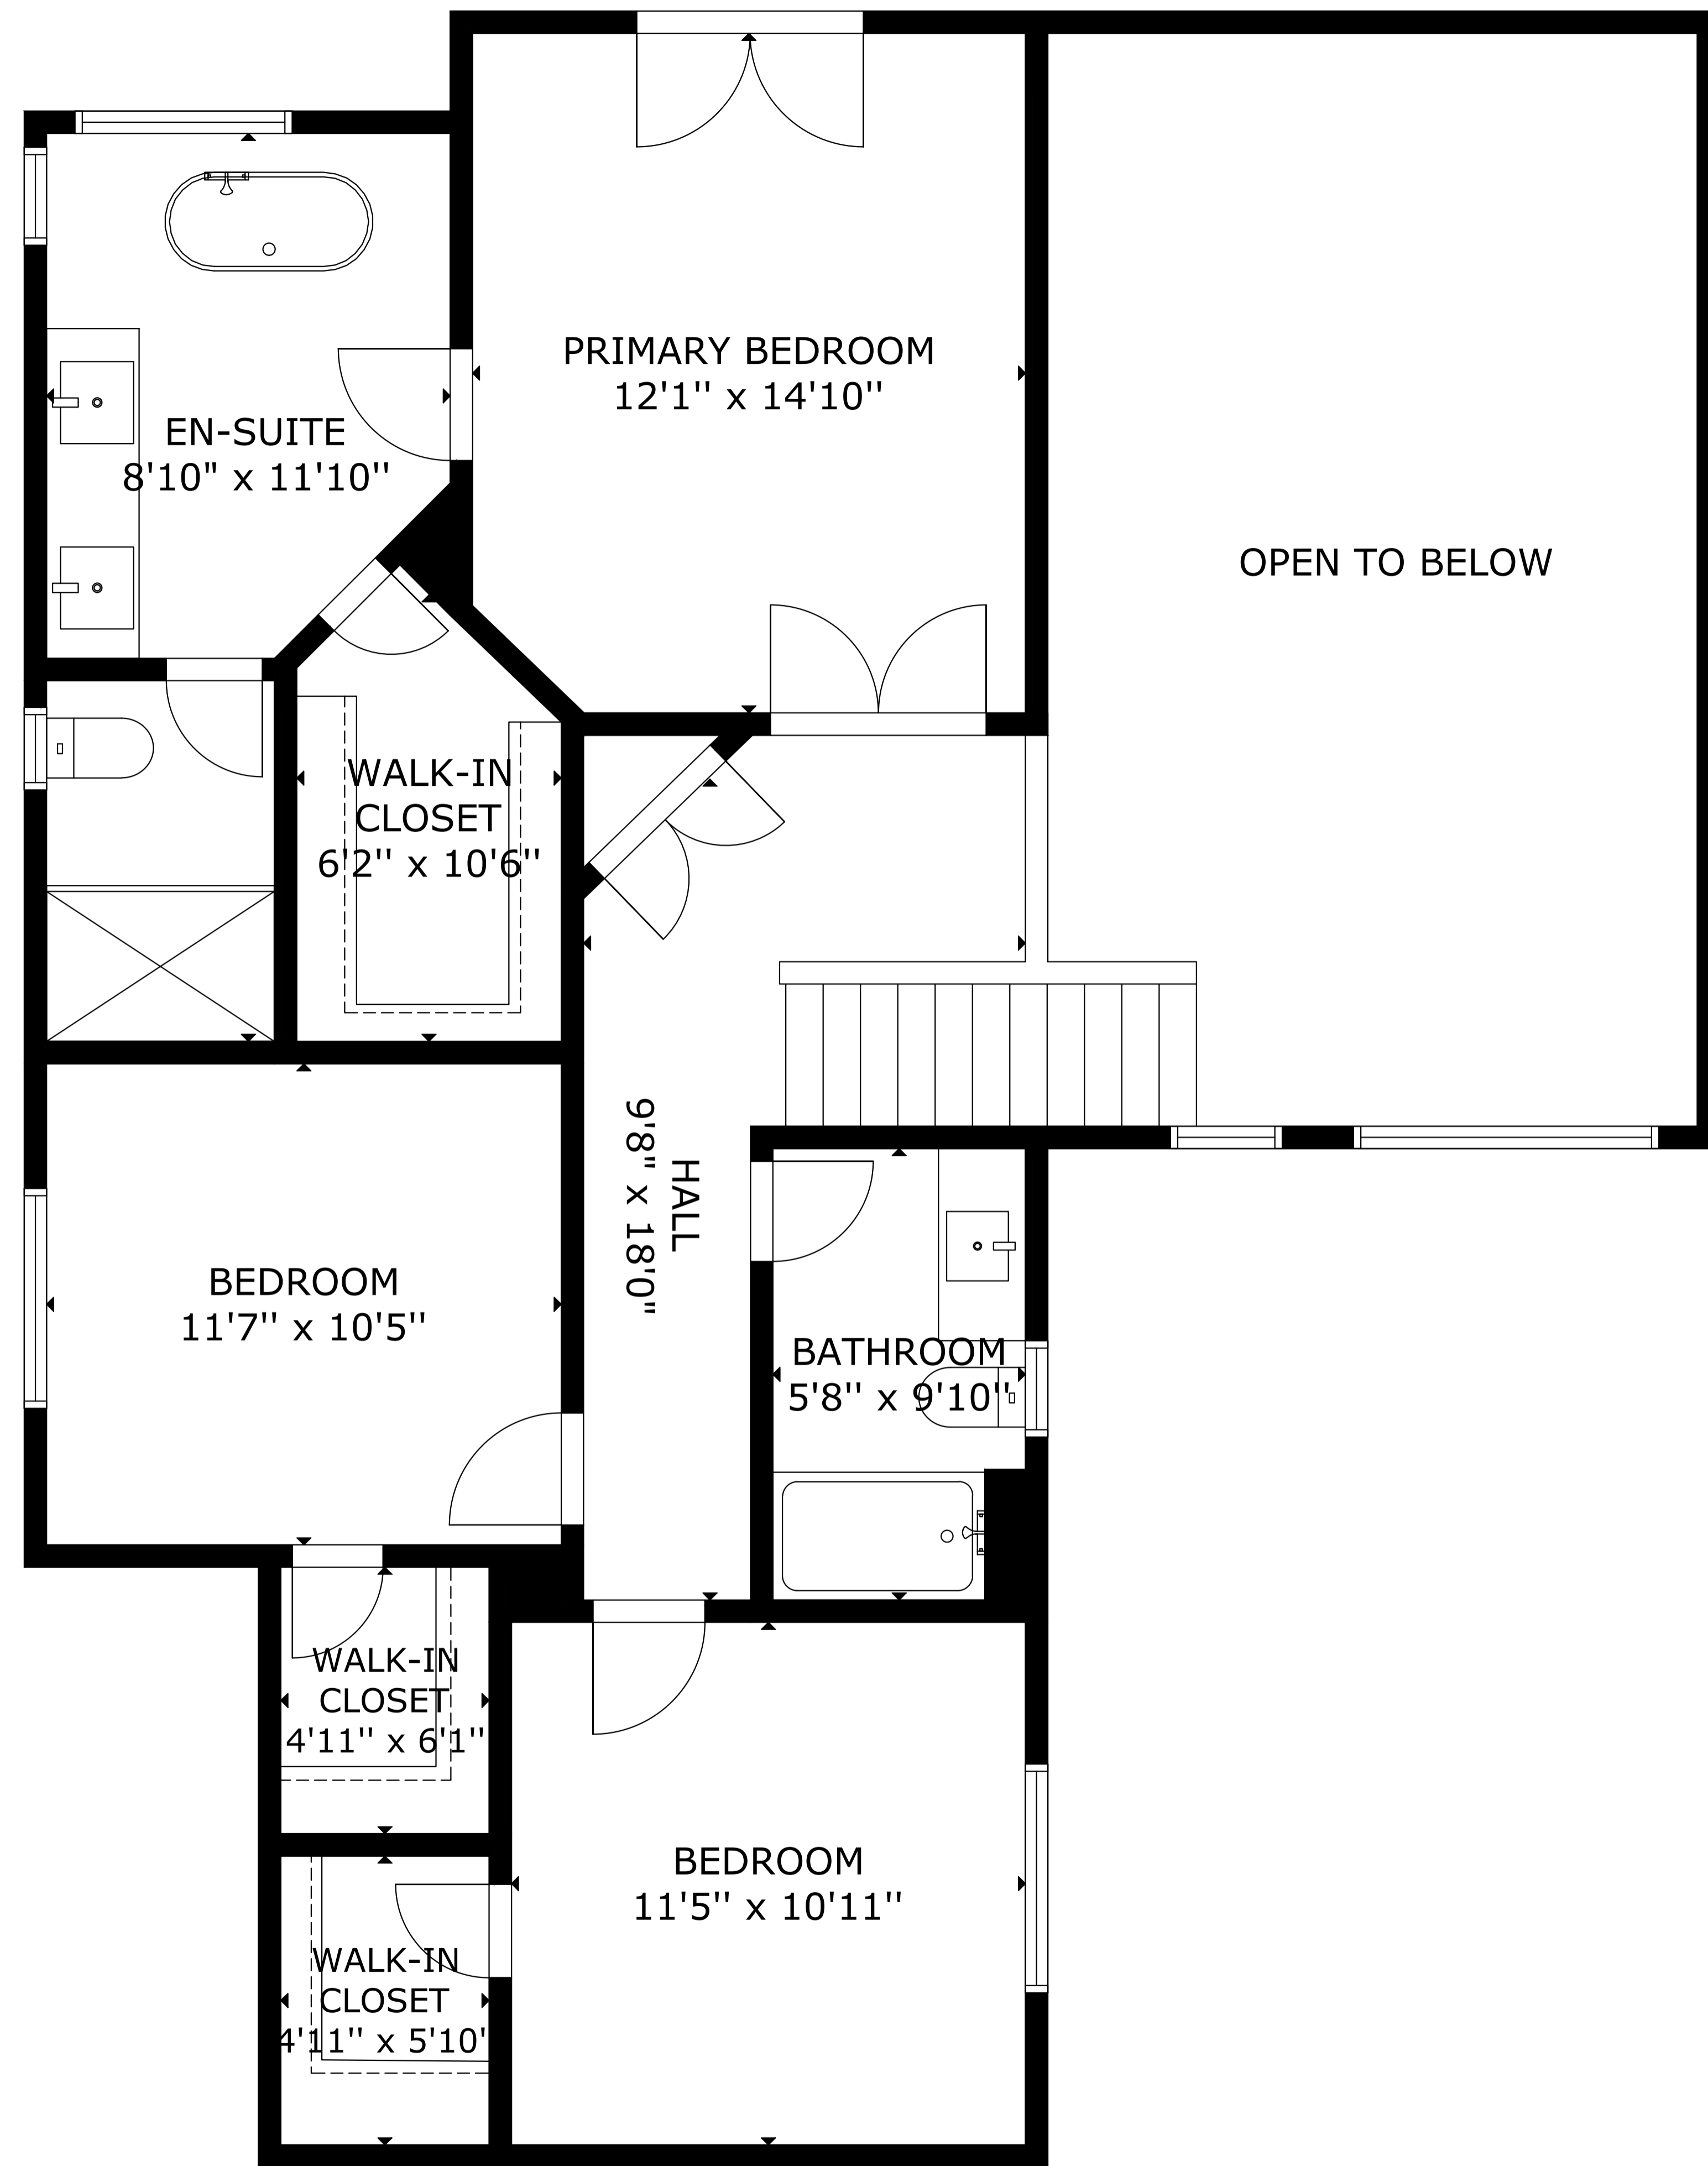

GROSS INTERNAL AREA
 TOTAL: 2,960 sq.ft
 FLOOR 1: 1,065 sq.ft, FLOOR 2: 974 sq.ft, FLOOR 3: 921 sq.ft
 EXCLUDED AREAS: GARAGE: 683 sq.ft
 SIZE AND DIMENSIONS ARE APPROXIMATE, ACTUAL MAY VARY

GROSS INTERNAL AREA

TOTAL: 2,960 sq.ft

FLOOR 1: 1,065 sq.ft, FLOOR 2: 974 sq.ft, FLOOR 3: 921 sq.ft

EXCLUDED AREAS: GARAGE: 683 sq.ft

SIZE AND DIMENSIONS ARE APPROXIMATE, ACTUAL MAY VARY

GROSS INTERNAL AREA
TOTAL: 2,960 sq.ft

FLOOR 1: 1,065 sq.ft, FLOOR 2: 974 sq.ft, FLOOR 3: 921 sq.ft
EXCLUDED AREAS: GARAGE: 683 sq.ft

SIZE AND DIMENSIONS ARE APPROXIMATE, ACTUAL MAY VARY

GROSS INTERNAL AREA
 TOTAL: 2,960 sq.ft

FLOOR 1: 1,065 sq.ft, FLOOR 2: 974 sq.ft, FLOOR 3: 921 sq.ft

EXCLUDED AREAS: GARAGE: 683 sq.ft

SIZE AND DIMENSIONS ARE APPROXIMATE, ACTUAL MAY VARY