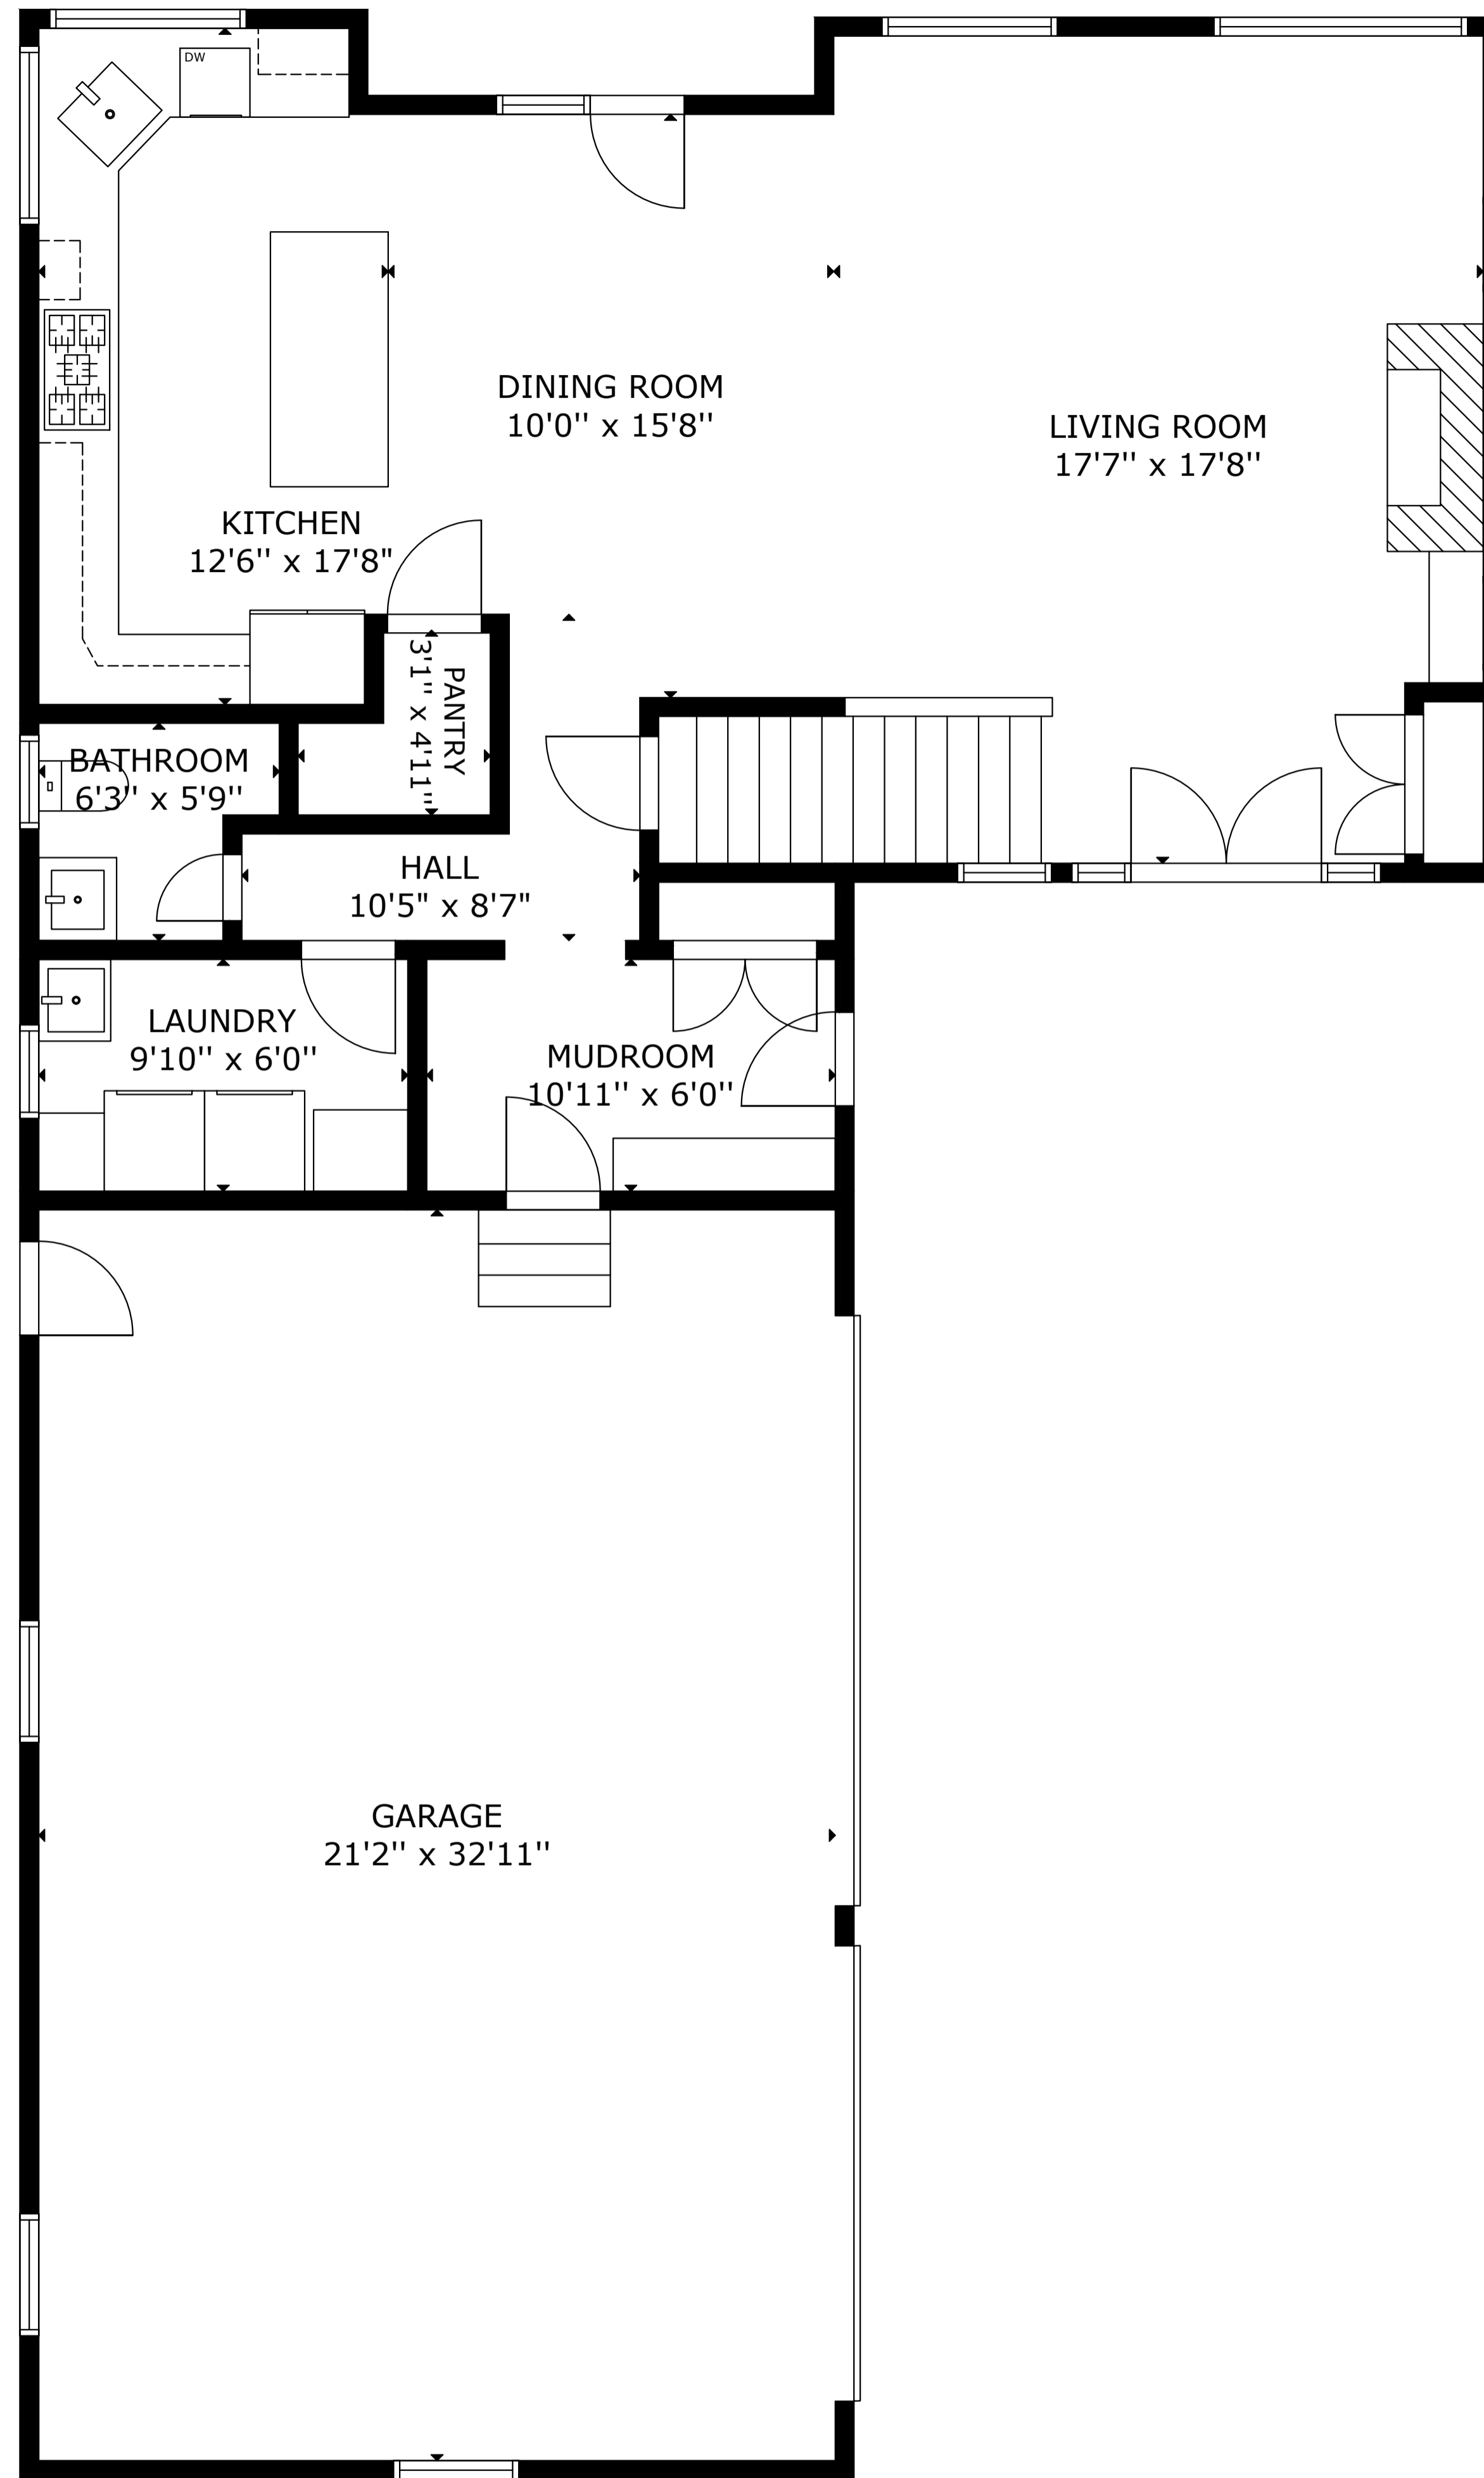

GROSS INTERNAL AREA
 TOTAL: 2,960 sq.ft
 FLOOR 1: 1,065 sq.ft, FLOOR 2: 974 sq.ft, FLOOR 3: 921 sq.ft
 EXCLUDED AREAS: GARAGE: 683 sq.ft
 SIZE AND DIMENSIONS ARE APPROXIMATE, ACTUAL MAY VARY

GROSS INTERNAL AREA

TOTAL: 2,960 sq.ft

FLOOR 1: 1,065 sq.ft, FLOOR 2: 974 sq.ft, FLOOR 3: 921 sq.ft

EXCLUDED AREAS: GARAGE: 683 sq.ft

SIZE AND DIMENSIONS ARE APPROXIMATE, ACTUAL MAY VARY

GROSS INTERNAL AREA
TOTAL: 2,960 sq.ft

FLOOR 1: 1,065 sq.ft, FLOOR 2: 974 sq.ft, FLOOR 3: 921 sq.ft
EXCLUDED AREAS: GARAGE: 683 sq.ft

SIZE AND DIMENSIONS ARE APPROXIMATE, ACTUAL MAY VARY

GROSS INTERNAL AREA
 TOTAL: 2,960 sq.ft

FLOOR 1: 1,065 sq.ft, FLOOR 2: 974 sq.ft, FLOOR 3: 921 sq.ft

EXCLUDED AREAS: GARAGE: 683 sq.ft

SIZE AND DIMENSIONS ARE APPROXIMATE, ACTUAL MAY VARY