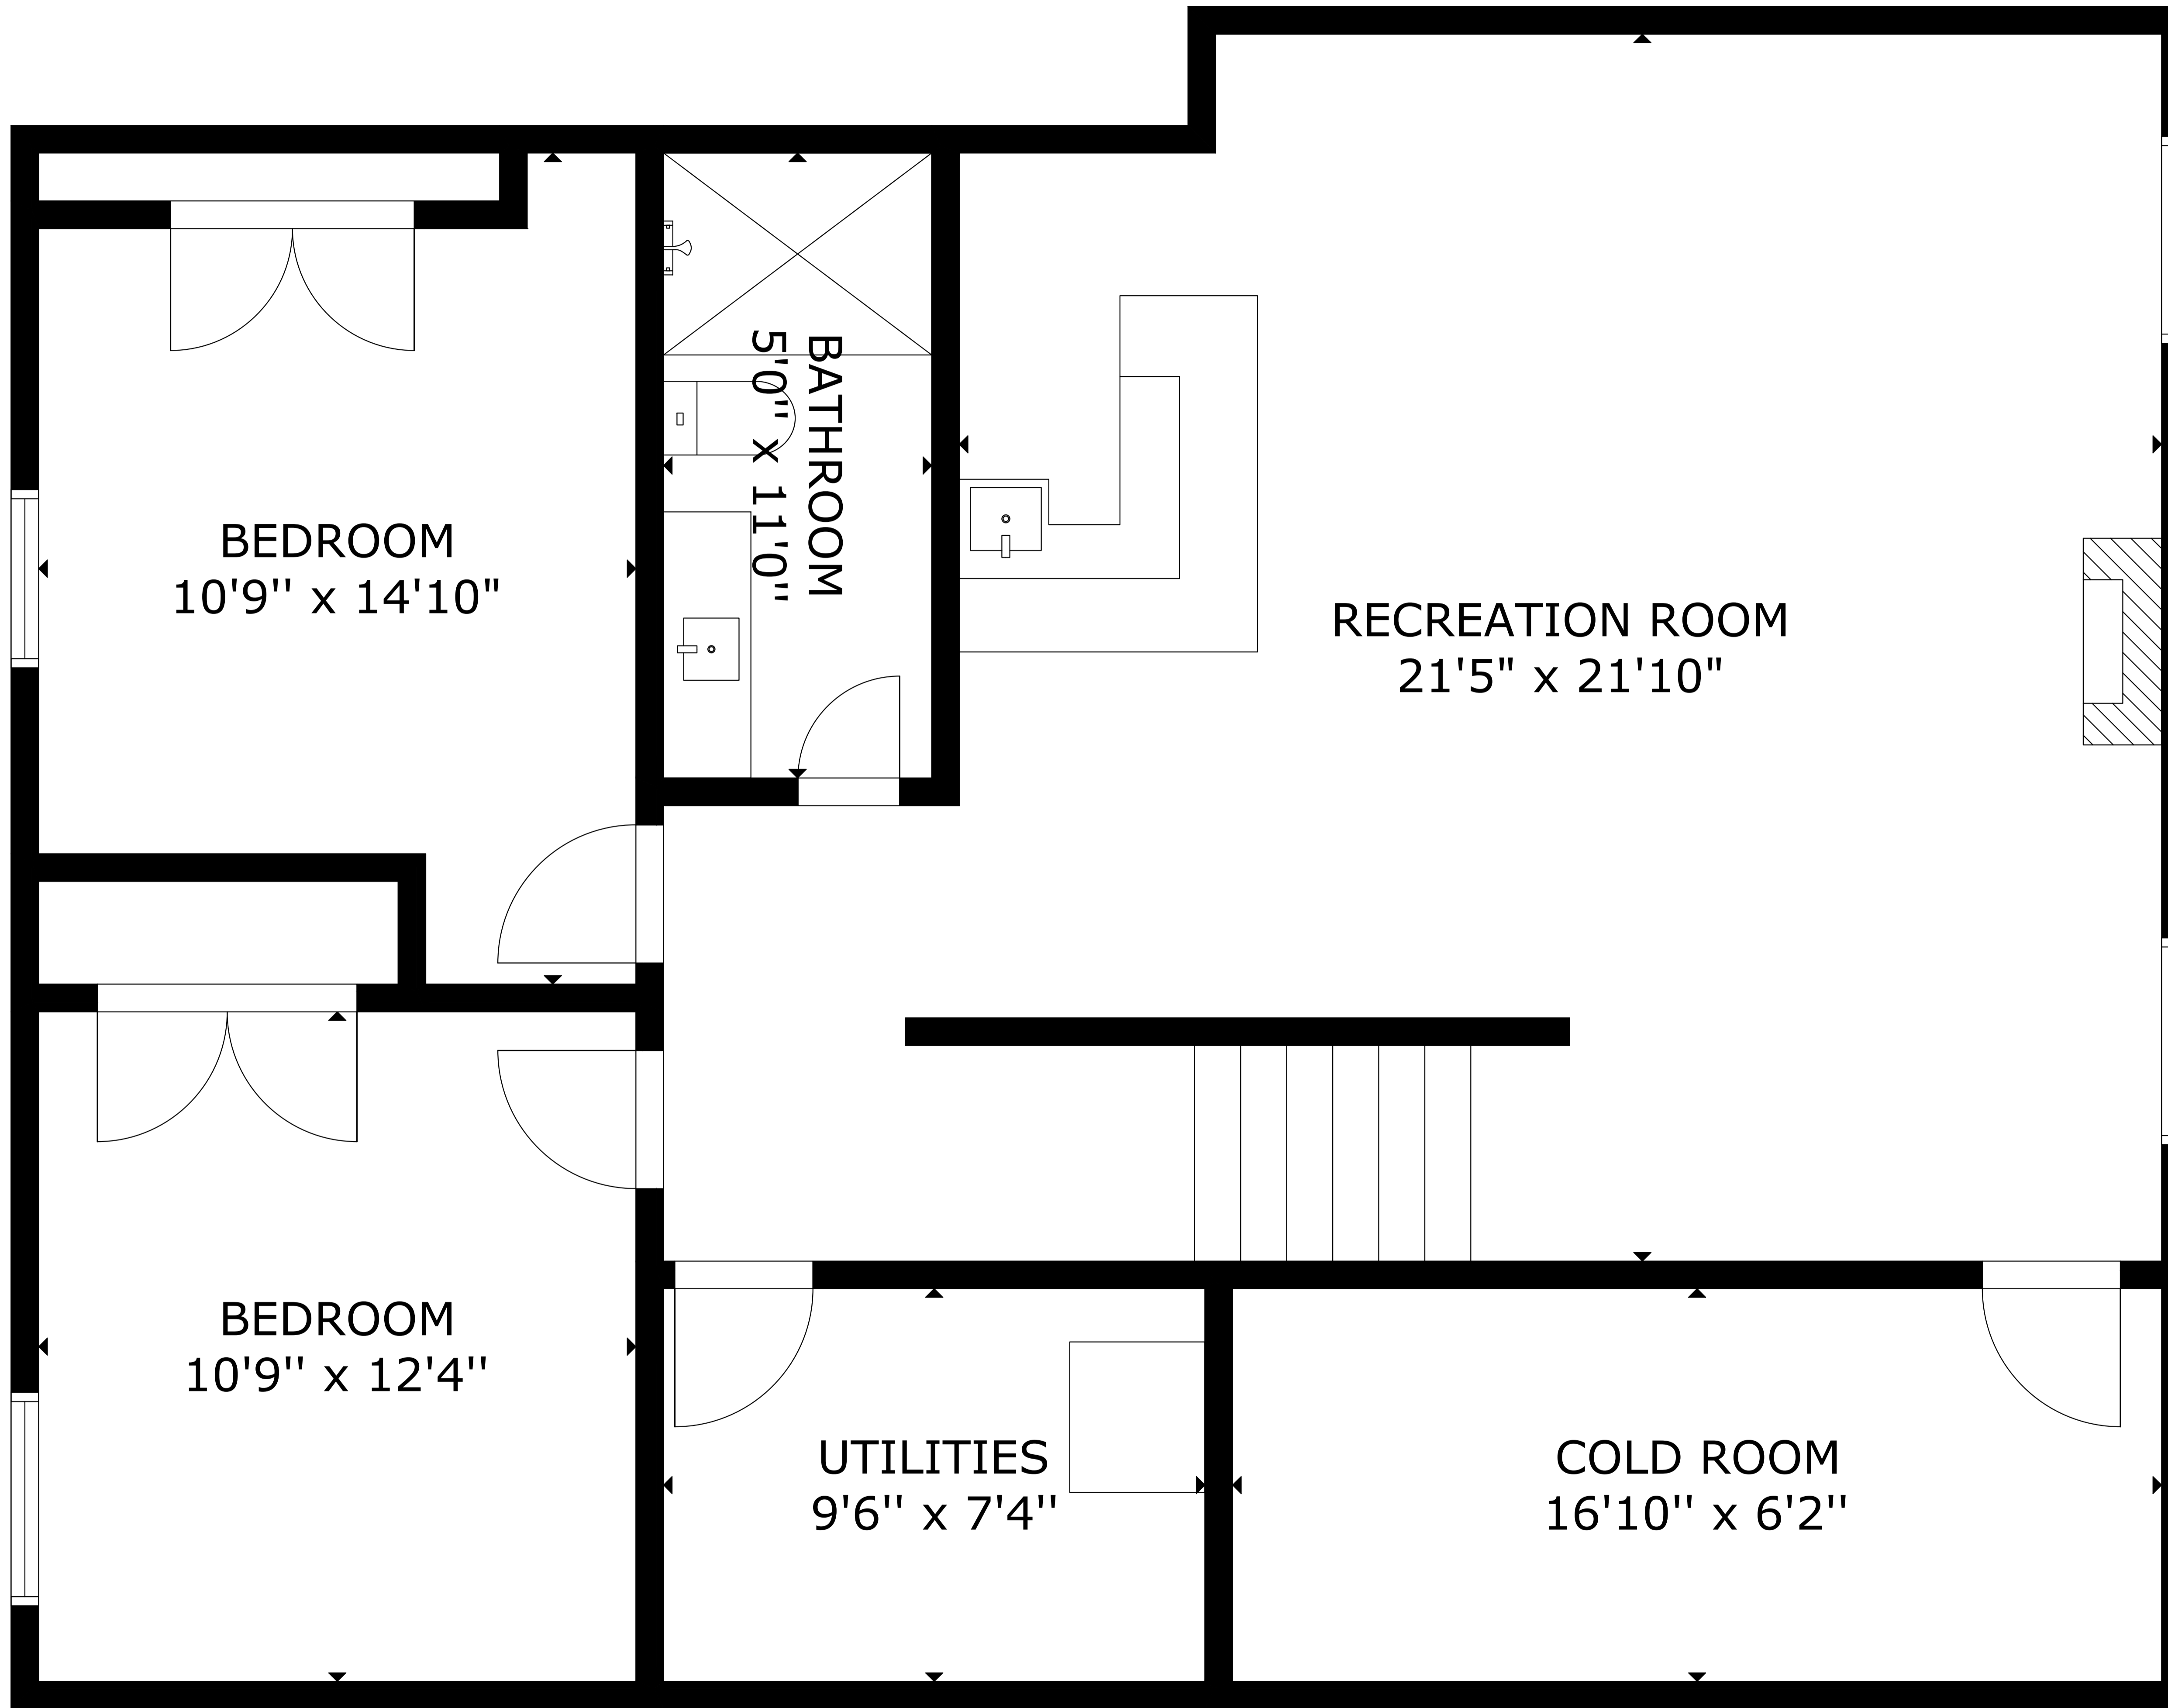

GROSS INTERNAL AREA
 TOTAL: 2,960 sq.ft
 FLOOR 1: 1,065 sq.ft, FLOOR 2: 974 sq.ft, FLOOR 3: 921 sq.ft
 EXCLUDED AREAS: GARAGE: 683 sq.ft
 SIZE AND DIMENSIONS ARE APPROXIMATE, ACTUAL MAY VARY

GROSS INTERNAL AREA

TOTAL: 2,960 sq.ft

FLOOR 1: 1,065 sq.ft, FLOOR 2: 974 sq.ft, FLOOR 3: 921 sq.ft

EXCLUDED AREAS: GARAGE: 683 sq.ft

SIZE AND DIMENSIONS ARE APPROXIMATE, ACTUAL MAY VARY

GROSS INTERNAL AREA
TOTAL: 2,960 sq.ft

FLOOR 1: 1,065 sq.ft, FLOOR 2: 974 sq.ft, FLOOR 3: 921 sq.ft
EXCLUDED AREAS: GARAGE: 683 sq.ft

SIZE AND DIMENSIONS ARE APPROXIMATE, ACTUAL MAY VARY

GROSS INTERNAL AREA
 TOTAL: 2,960 sq.ft

FLOOR 1: 1,065 sq.ft, FLOOR 2: 974 sq.ft, FLOOR 3: 921 sq.ft

EXCLUDED AREAS: GARAGE: 683 sq.ft

SIZE AND DIMENSIONS ARE APPROXIMATE, ACTUAL MAY VARY