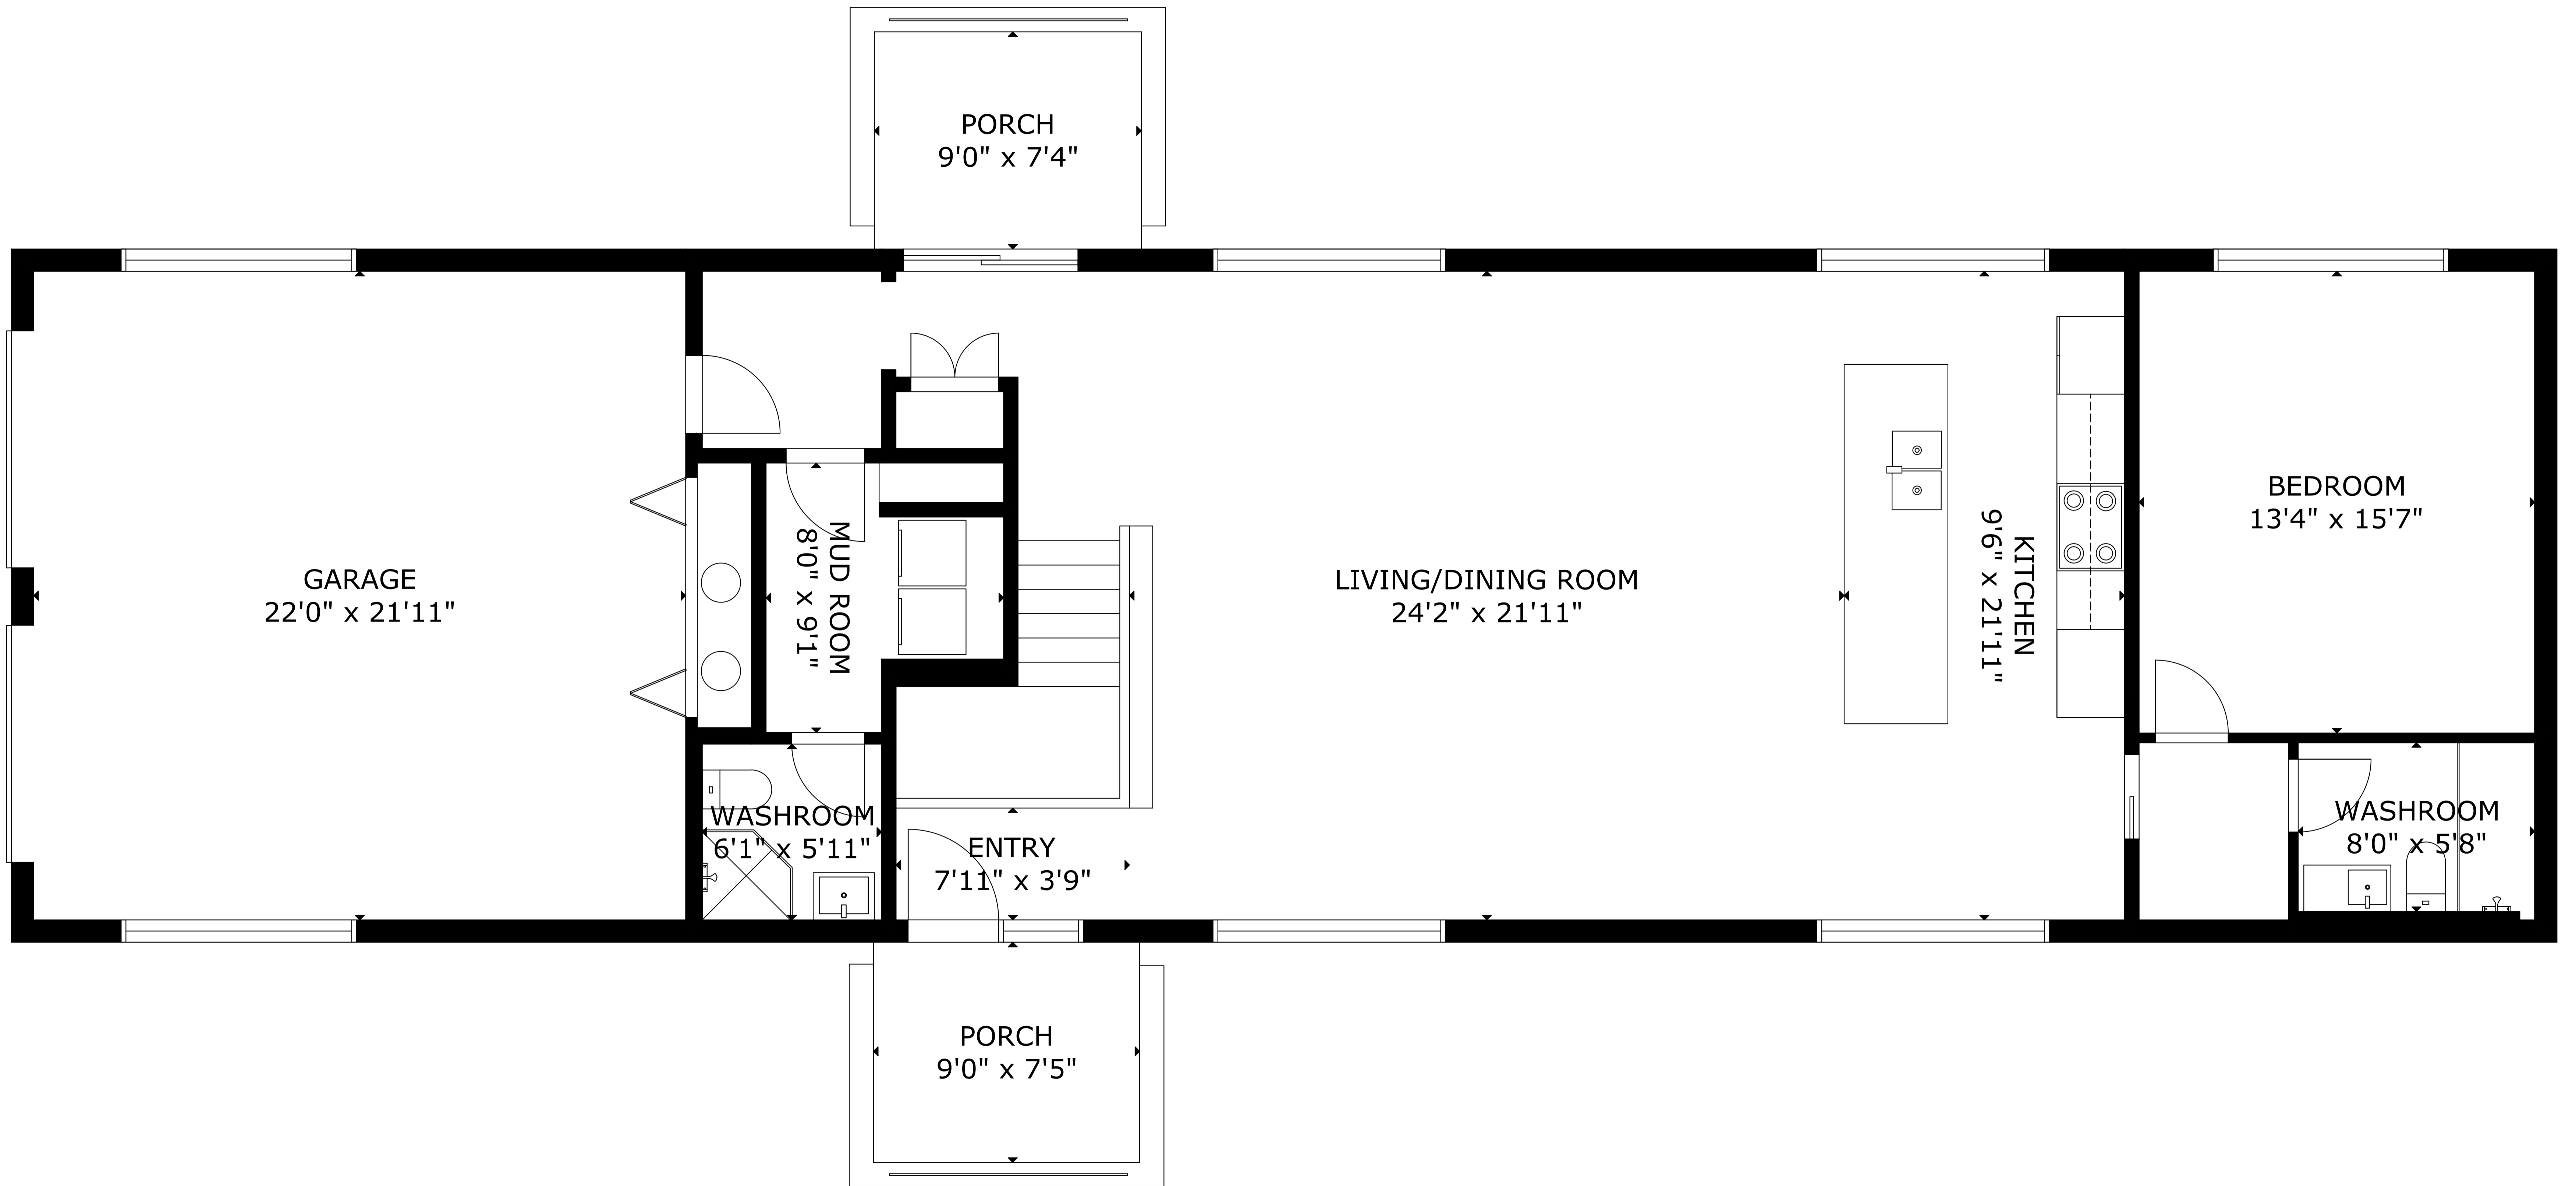

FLOOR 2

FLOOR 1

GROSS INTERNAL AREA  
 TOTAL: 3,189 sq.ft  
 FLOOR 1: 1,331 sq.ft, FLOOR 2: 1,858 sq.ft  
 EXCLUDED AREAS: GARAGE: 502 sq.ft, PORCH: 133 sq.ft  
 SIZE AND DIMENSIONS ARE APPROXIMATE, ACTUAL MAY VARY

GROSS INTERNAL AREA

TOTAL: 3,189 sq.ft

FLOOR 1: 1,331 sq.ft, FLOOR 2: 1,858 sq.ft

EXCLUDED AREAS: GARAGE: 502 sq.ft, PORCH: 133 sq.ft

SIZE AND DIMENSIONS ARE APPROXIMATE, ACTUAL MAY VARY

GROSS INTERNAL AREA  
 TOTAL: 3,189 sq.ft  
 FLOOR 1: 1,331 sq.ft, FLOOR 2: 1,858 sq.ft  
 EXCLUDED AREAS: GARAGE: 502 sq.ft, PORCH: 133 sq.ft  
 SIZE AND DIMENSIONS ARE APPROXIMATE, ACTUAL MAY VARY