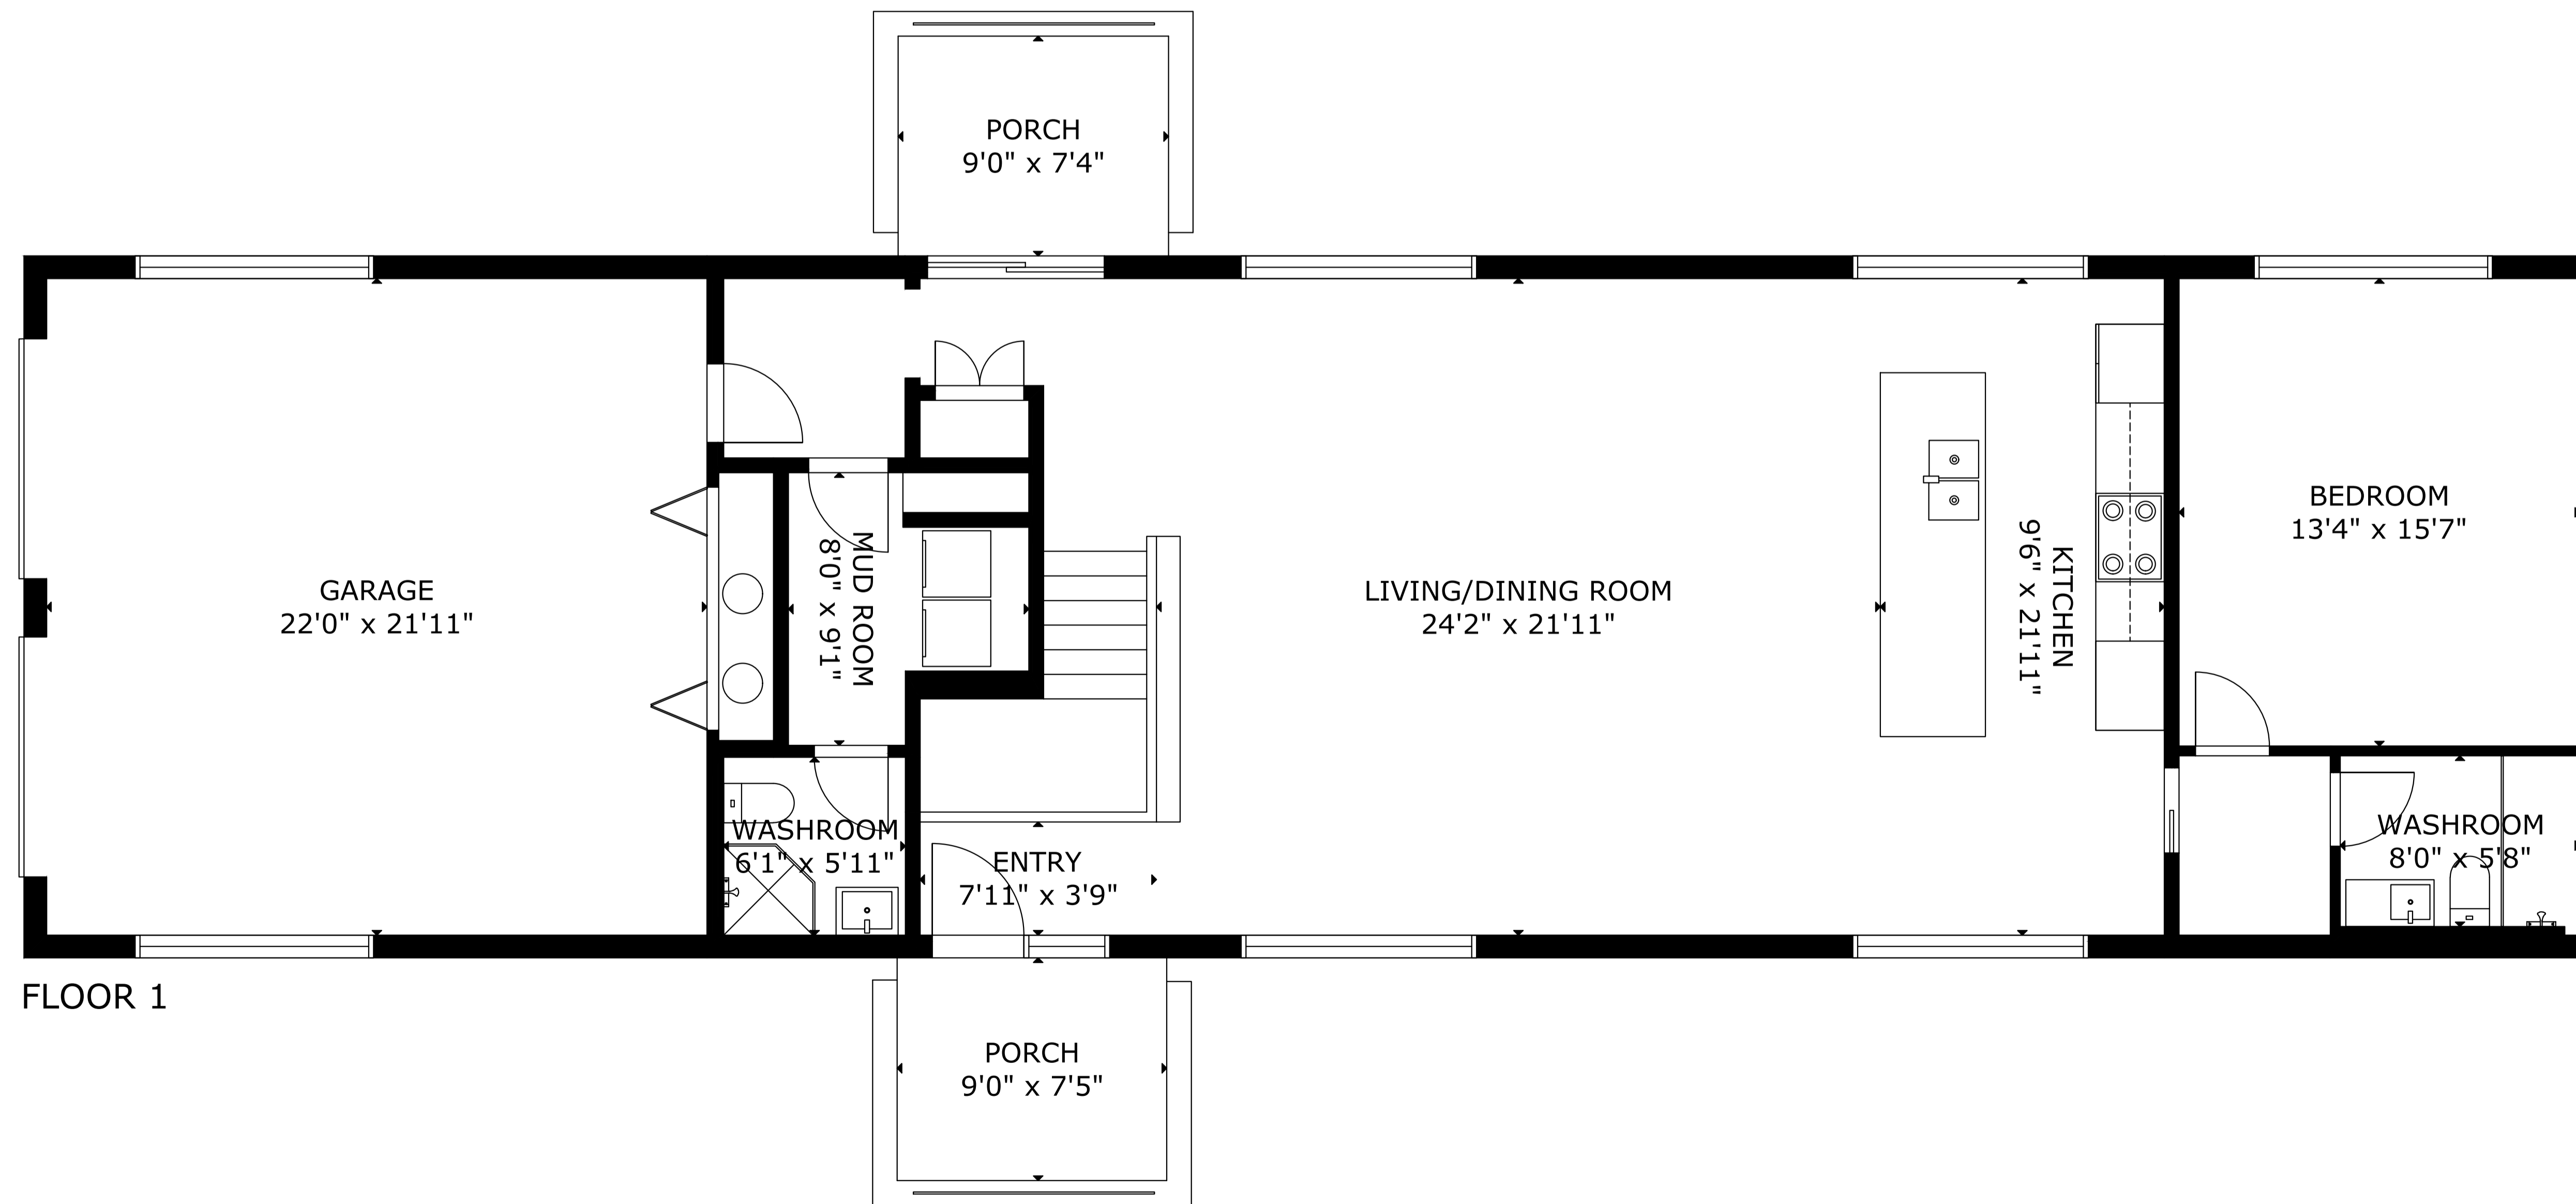

FLOOR 2

FLOOR 1

GROSS INTERNAL AREA  
 TOTAL: 3,189 sq.ft  
 FLOOR 1: 1,331 sq.ft, FLOOR 2: 1,858 sq.ft  
 EXCLUDED AREAS: GARAGE: 502 sq.ft, PORCH: 133 sq.ft  
 SIZE AND DIMENSIONS ARE APPROXIMATE, ACTUAL MAY VARY

GROSS INTERNAL AREA

TOTAL: 3,189 sq.ft

FLOOR 1: 1,331 sq.ft, FLOOR 2: 1,858 sq.ft

EXCLUDED AREAS: GARAGE: 502 sq.ft, PORCH: 133 sq.ft

SIZE AND DIMENSIONS ARE APPROXIMATE, ACTUAL MAY VARY

GROSS INTERNAL AREA  
 TOTAL: 3,189 sq.ft  
 FLOOR 1: 1,331 sq.ft, FLOOR 2: 1,858 sq.ft  
 EXCLUDED AREAS: GARAGE: 502 sq.ft, PORCH: 133 sq.ft  
 SIZE AND DIMENSIONS ARE APPROXIMATE, ACTUAL MAY VARY