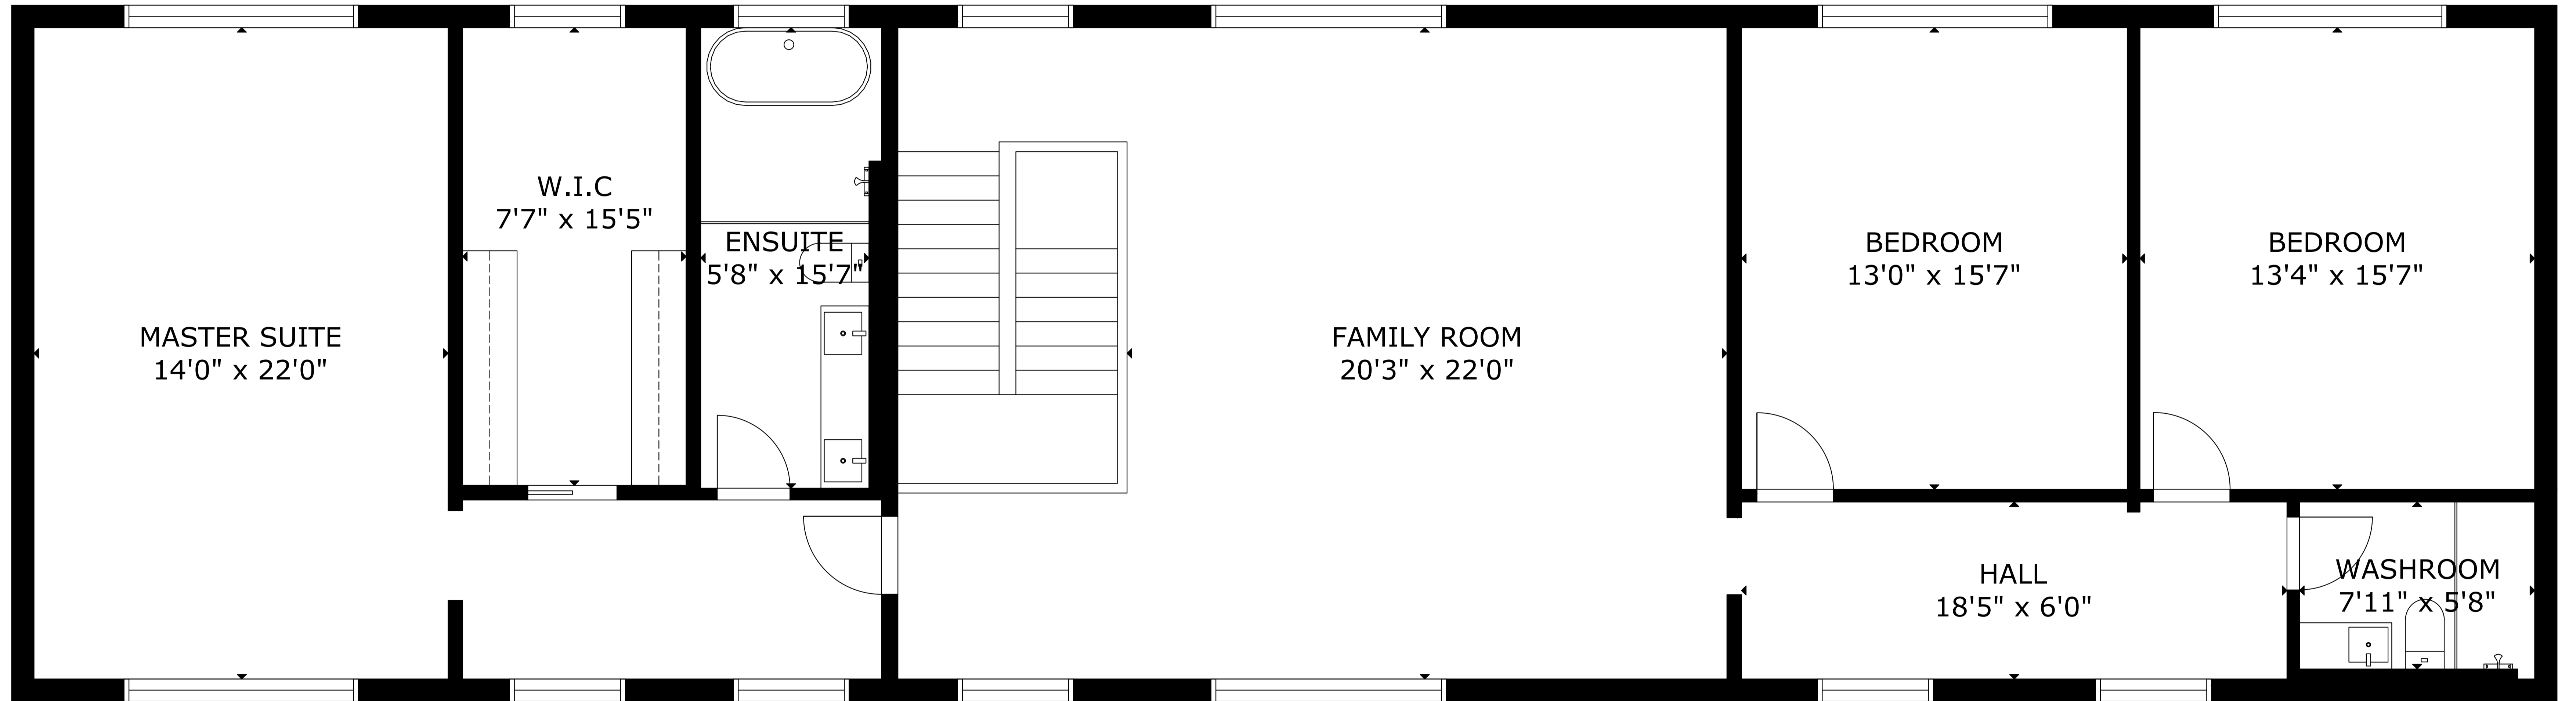

FLOOR 2

FLOOR 1

GROSS INTERNAL AREA  
 TOTAL: 3,189 sq.ft  
 FLOOR 1: 1,331 sq.ft, FLOOR 2: 1,858 sq.ft  
 EXCLUDED AREAS: GARAGE: 502 sq.ft, PORCH: 133 sq.ft  
 SIZE AND DIMENSIONS ARE APPROXIMATE, ACTUAL MAY VARY

GROSS INTERNAL AREA

TOTAL: 3,189 sq.ft

FLOOR 1: 1,331 sq.ft, FLOOR 2: 1,858 sq.ft

EXCLUDED AREAS: GARAGE: 502 sq.ft, PORCH: 133 sq.ft

SIZE AND DIMENSIONS ARE APPROXIMATE, ACTUAL MAY VARY

GROSS INTERNAL AREA  
 TOTAL: 3,189 sq.ft  
 FLOOR 1: 1,331 sq.ft, FLOOR 2: 1,858 sq.ft  
 EXCLUDED AREAS: GARAGE: 502 sq.ft, PORCH: 133 sq.ft  
 SIZE AND DIMENSIONS ARE APPROXIMATE, ACTUAL MAY VARY