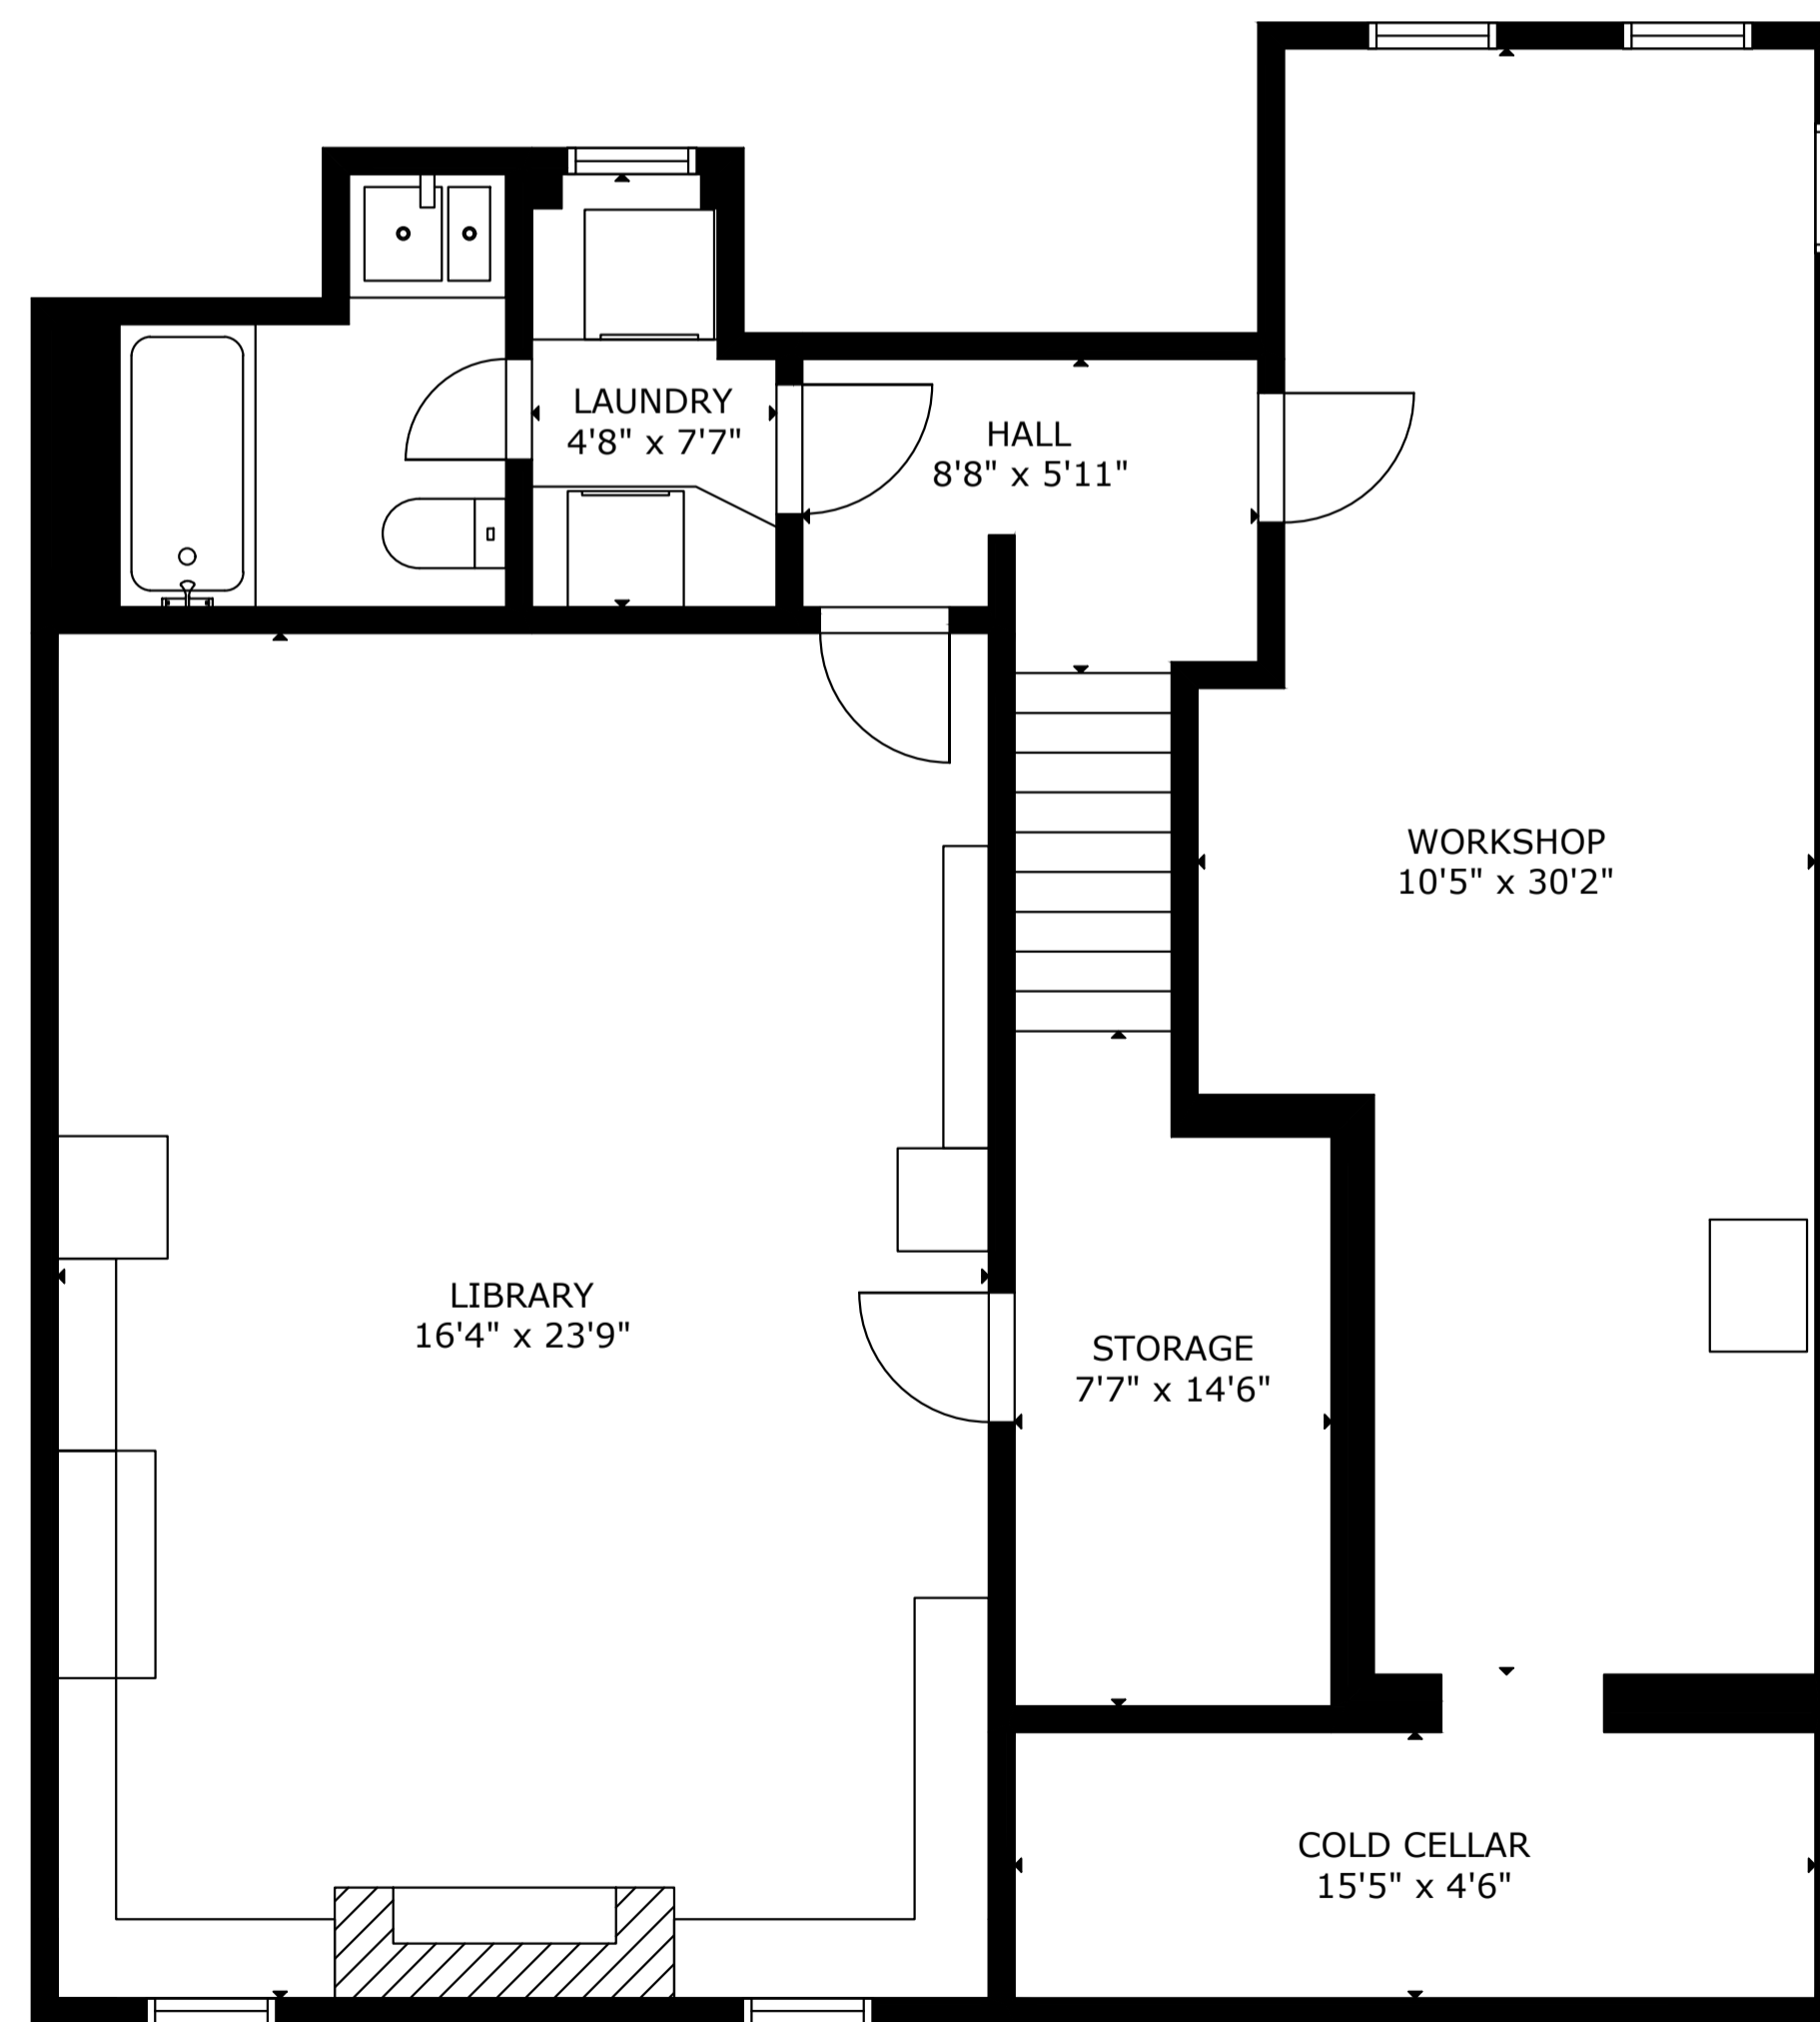

FLOOR 3

FLOOR 1

FLOOR 2

GROSS INTERNAL AREA
 TOTAL: 4,278 sq.ft
 FLOOR 1: 1,828 sq.ft, FLOOR 2: 1,787 sq.ft, FLOOR 3: 663 sq.ft
 SIZE AND DIMENSIONS ARE APPROXIMATE, ACTUAL MAY VARY

GROSS INTERNAL AREA
TOTAL: 4,278 sq.ft

FLOOR 1: 1,828 sq.ft, FLOOR 2: 1,787 sq.ft, FLOOR 3: 663 sq.ft
SIZE AND DIMENSIONS ARE APPROXIMATE, ACTUAL MAY VARY

GROSS INTERNAL AREA
 TOTAL: 4,278 sq.ft

FLOOR 1: 1,828 sq.ft, FLOOR 2: 1,787 sq.ft, FLOOR 3: 663 sq.ft
 SIZE AND DIMENSIONS ARE APPROXIMATE, ACTUAL MAY VARY

GROSS INTERNAL AREA
TOTAL: 4,278 sq.ft

FLOOR 1: 1,828 sq.ft, FLOOR 2: 1,787 sq.ft, FLOOR 3: 663 sq.ft
SIZE AND DIMENSIONS ARE APPROXIMATE, ACTUAL MAY VARY