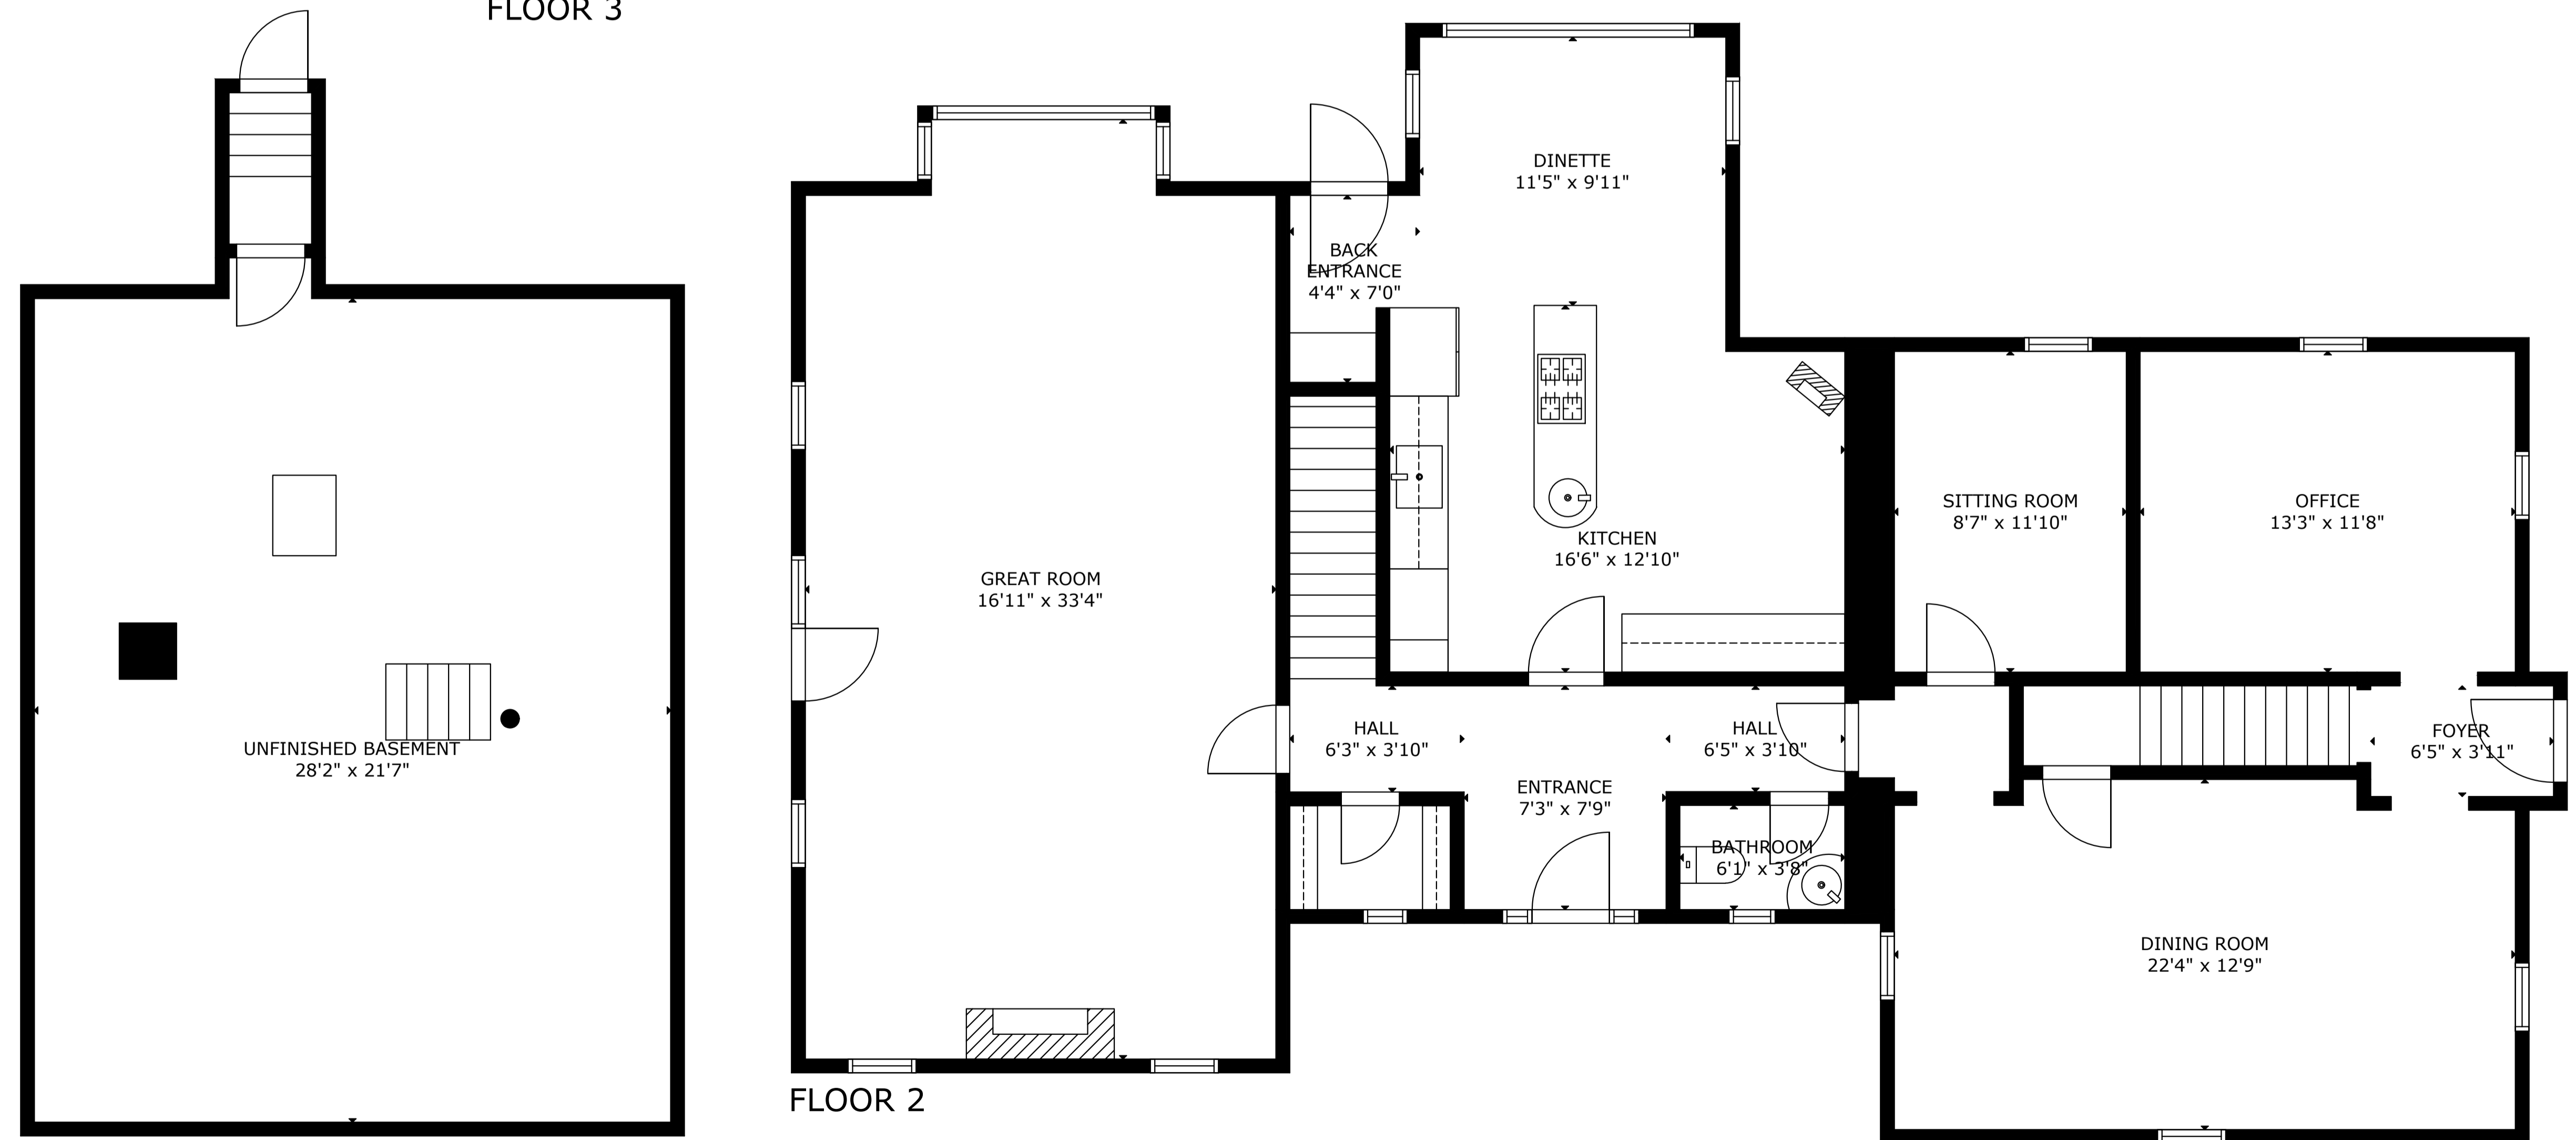

FLOOR 3

FLOOR 1

FLOOR 2

GROSS INTERNAL AREA
 TOTAL: 4,278 sq.ft
 FLOOR 1: 1,828 sq.ft, FLOOR 2: 1,787 sq.ft, FLOOR 3: 663 sq.ft
 SIZE AND DIMENSIONS ARE APPROXIMATE, ACTUAL MAY VARY

GROSS INTERNAL AREA
TOTAL: 4,278 sq.ft

FLOOR 1: 1,828 sq.ft, FLOOR 2: 1,787 sq.ft, FLOOR 3: 663 sq.ft
SIZE AND DIMENSIONS ARE APPROXIMATE, ACTUAL MAY VARY

GROSS INTERNAL AREA
 TOTAL: 4,278 sq.ft

FLOOR 1: 1,828 sq.ft, FLOOR 2: 1,787 sq.ft, FLOOR 3: 663 sq.ft
 SIZE AND DIMENSIONS ARE APPROXIMATE, ACTUAL MAY VARY

GROSS INTERNAL AREA
TOTAL: 4,278 sq.ft

FLOOR 1: 1,828 sq.ft, FLOOR 2: 1,787 sq.ft, FLOOR 3: 663 sq.ft
SIZE AND DIMENSIONS ARE APPROXIMATE, ACTUAL MAY VARY