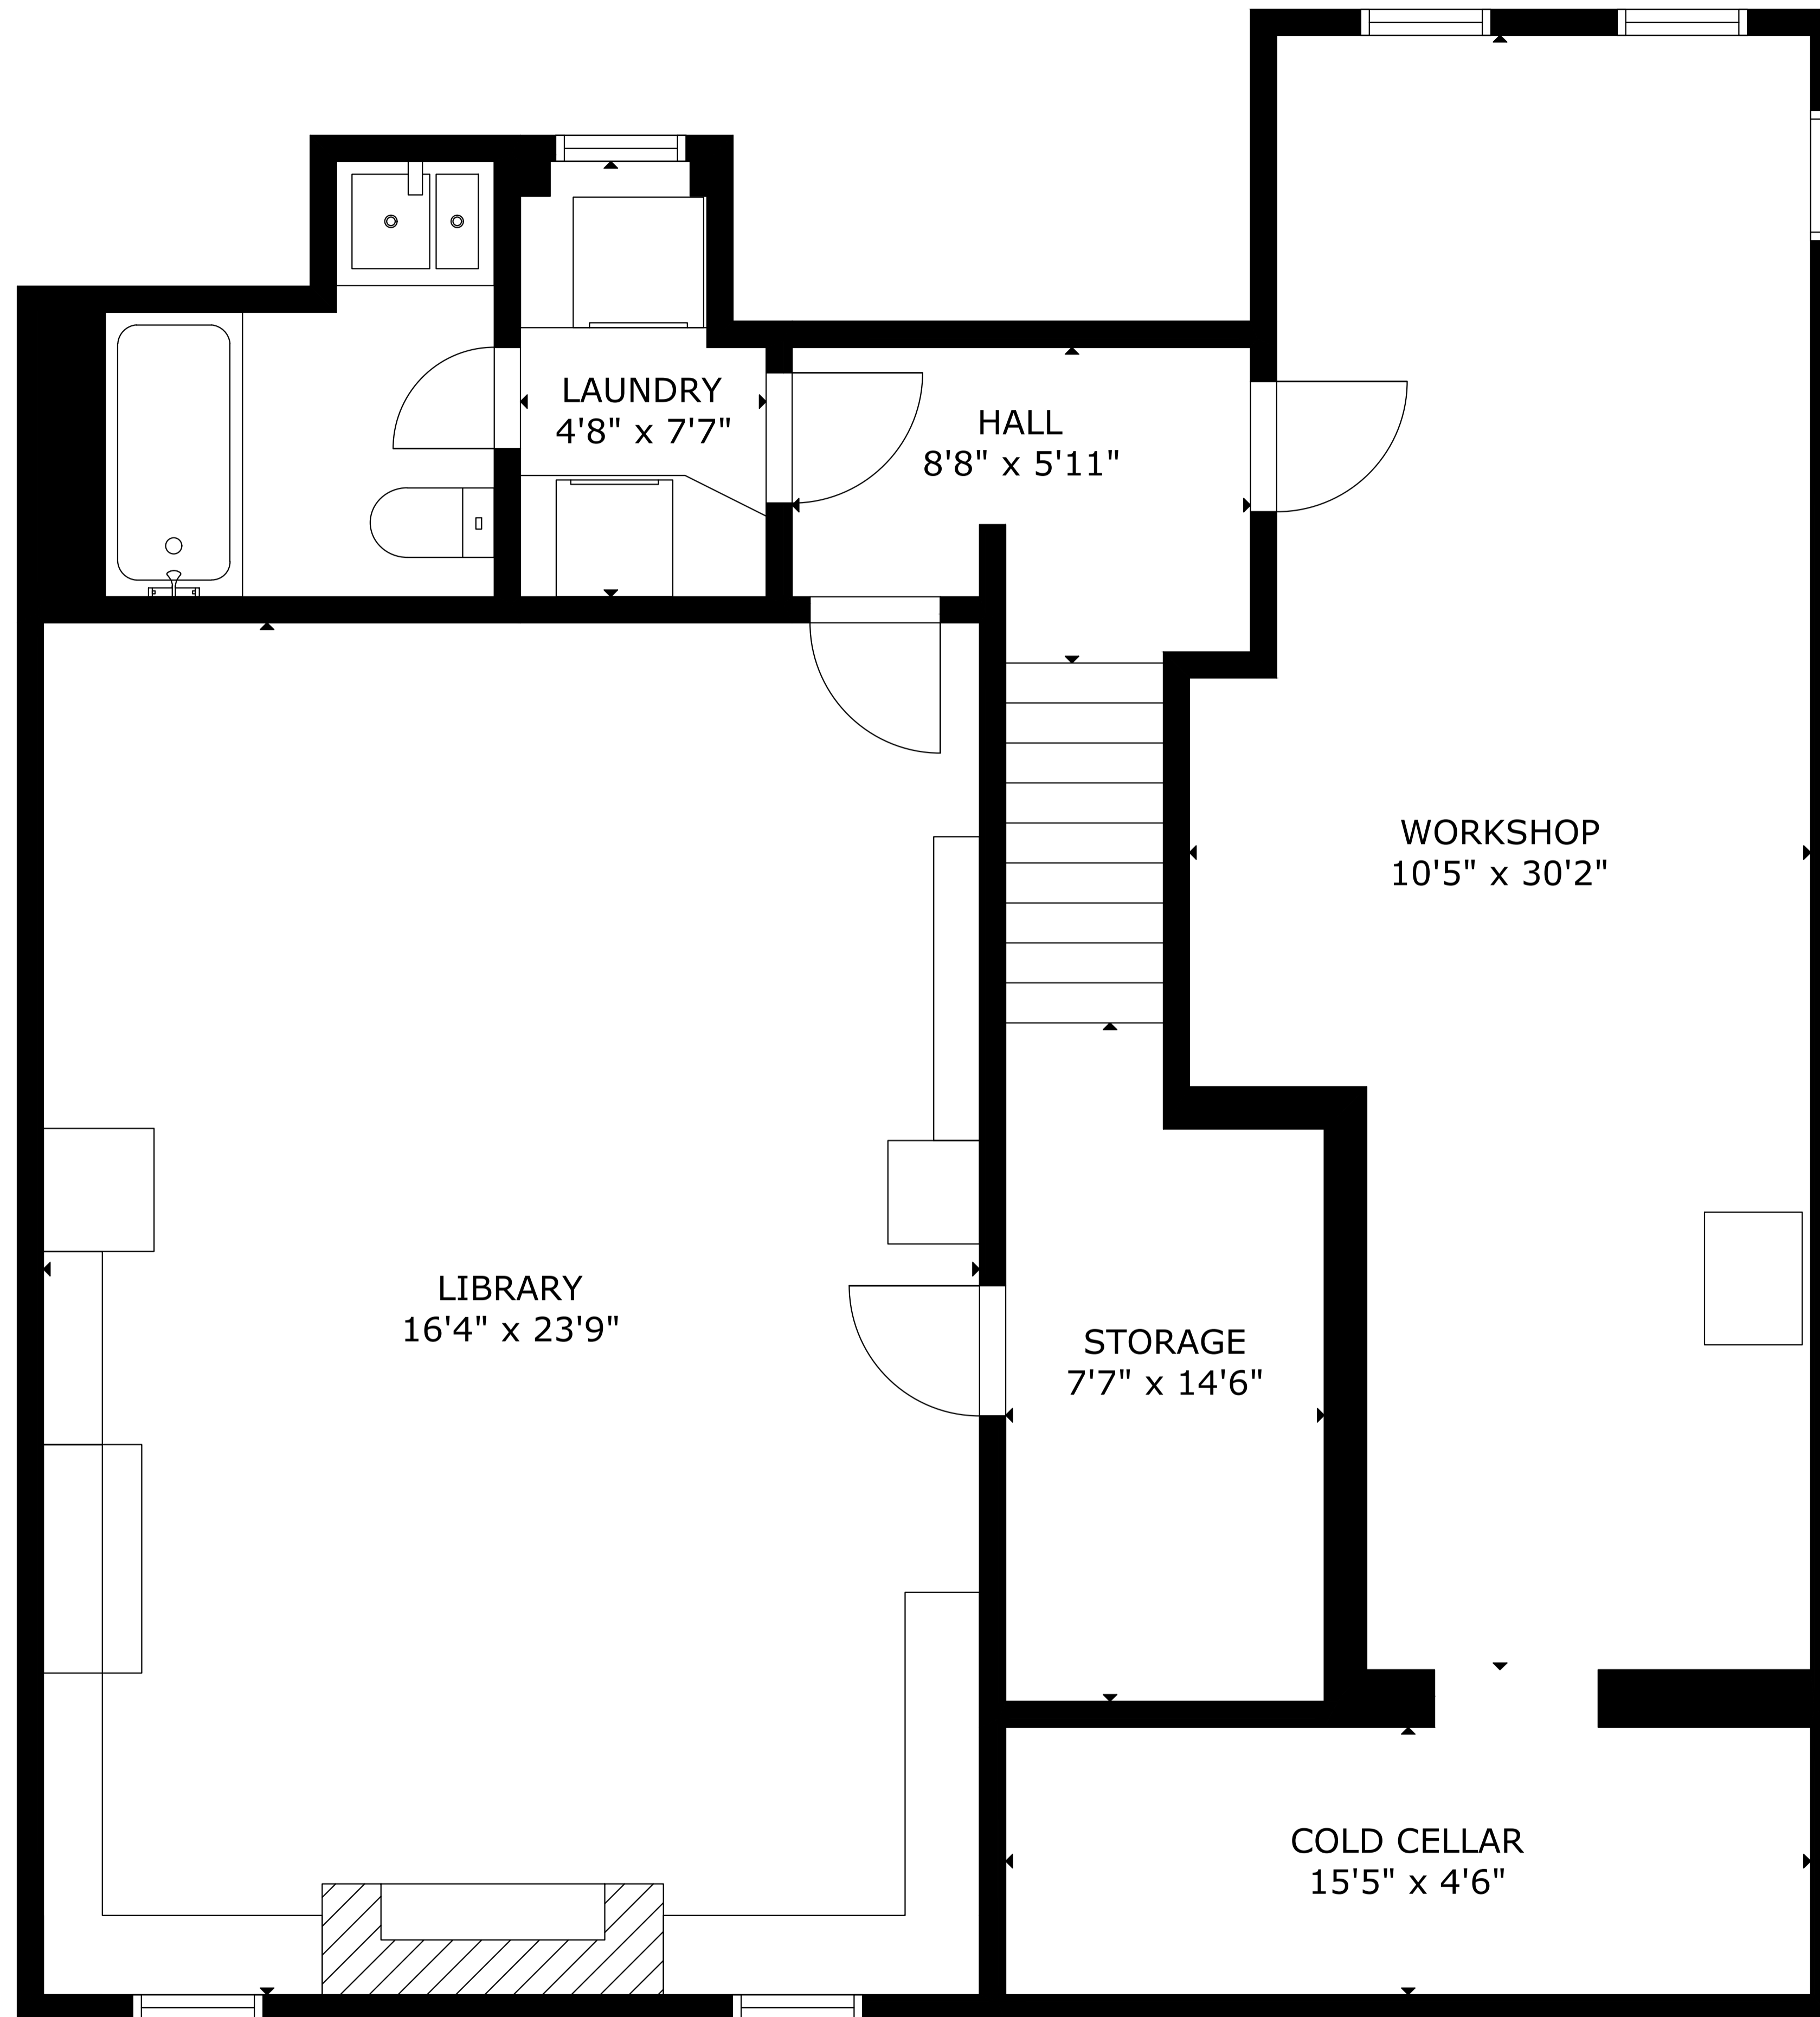

FLOOR 3

FLOOR 1

FLOOR 2

GROSS INTERNAL AREA
 TOTAL: 4,278 sq.ft
 FLOOR 1: 1,828 sq.ft, FLOOR 2: 1,787 sq.ft, FLOOR 3: 663 sq.ft
 SIZE AND DIMENSIONS ARE APPROXIMATE, ACTUAL MAY VARY

GROSS INTERNAL AREA
TOTAL: 4,278 sq.ft

FLOOR 1: 1,828 sq.ft, FLOOR 2: 1,787 sq.ft, FLOOR 3: 663 sq.ft
SIZE AND DIMENSIONS ARE APPROXIMATE, ACTUAL MAY VARY

GROSS INTERNAL AREA
 TOTAL: 4,278 sq.ft

FLOOR 1: 1,828 sq.ft, FLOOR 2: 1,787 sq.ft, FLOOR 3: 663 sq.ft
 SIZE AND DIMENSIONS ARE APPROXIMATE, ACTUAL MAY VARY

GROSS INTERNAL AREA
TOTAL: 4,278 sq.ft

FLOOR 1: 1,828 sq.ft, FLOOR 2: 1,787 sq.ft, FLOOR 3: 663 sq.ft
SIZE AND DIMENSIONS ARE APPROXIMATE, ACTUAL MAY VARY