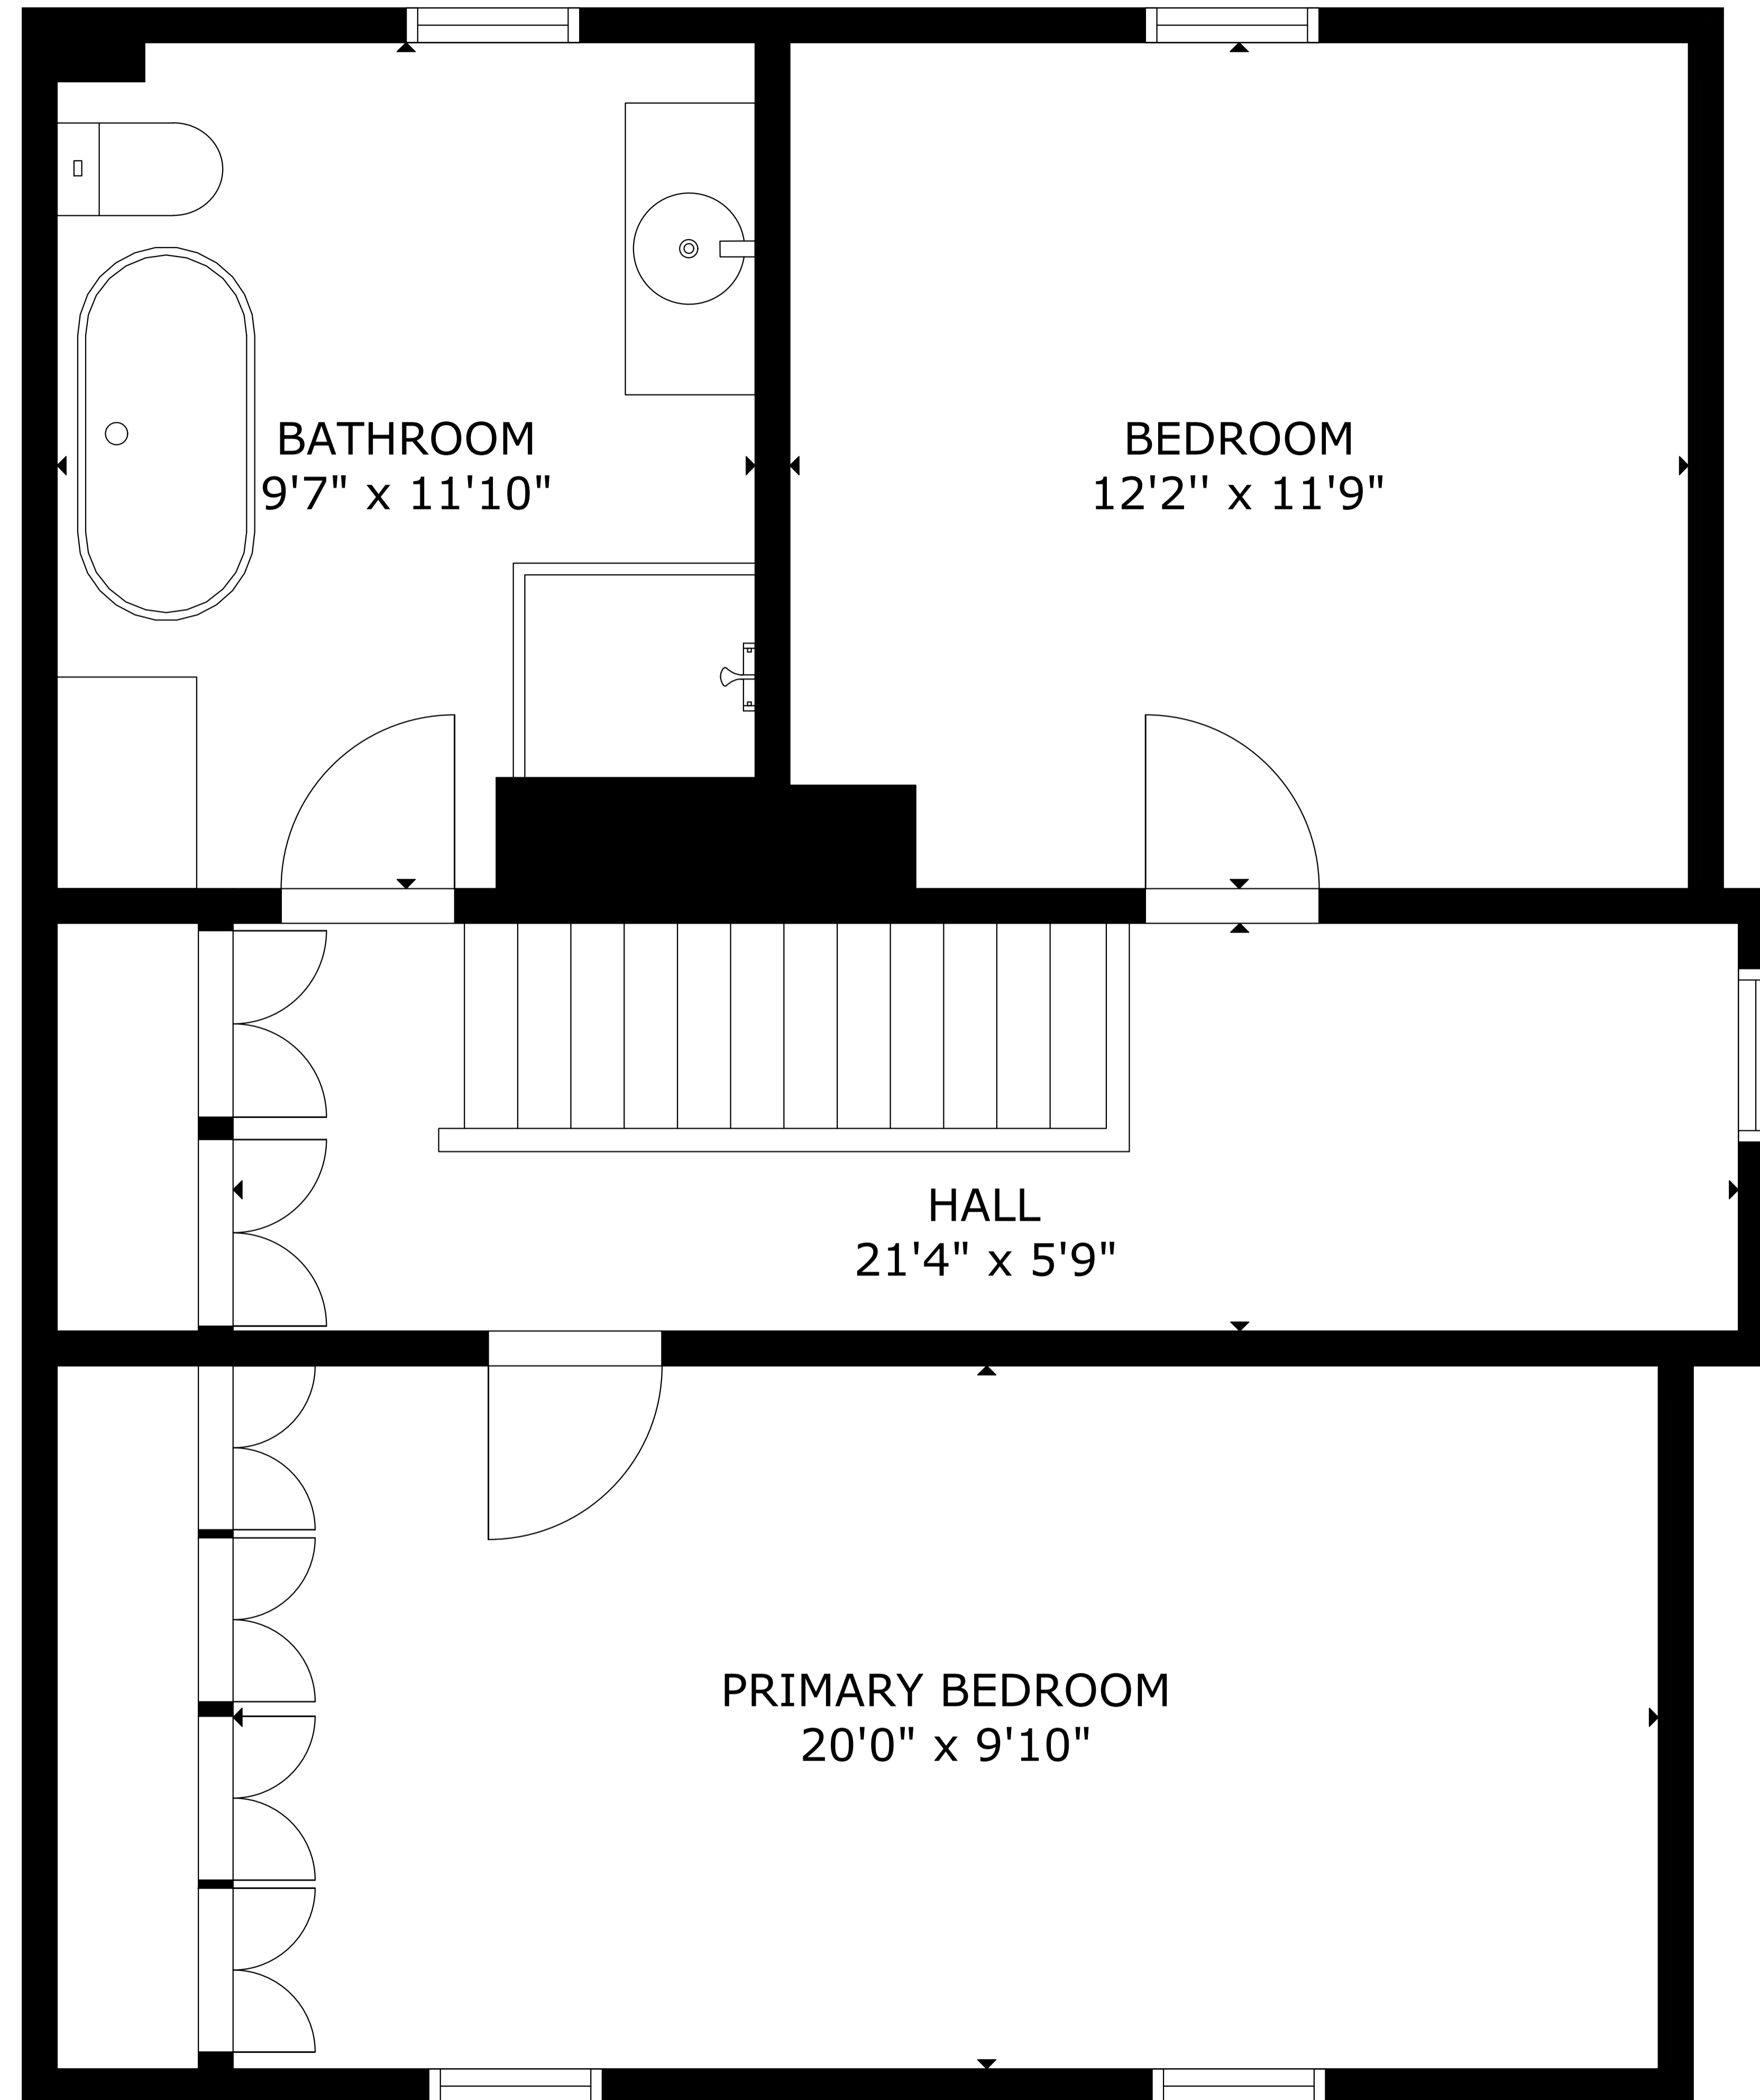

FLOOR 3

FLOOR 1

FLOOR 2

GROSS INTERNAL AREA
 TOTAL: 4,278 sq.ft
 FLOOR 1: 1,828 sq.ft, FLOOR 2: 1,787 sq.ft, FLOOR 3: 663 sq.ft
 SIZE AND DIMENSIONS ARE APPROXIMATE, ACTUAL MAY VARY

GROSS INTERNAL AREA
TOTAL: 4,278 sq.ft

FLOOR 1: 1,828 sq.ft, FLOOR 2: 1,787 sq.ft, FLOOR 3: 663 sq.ft
SIZE AND DIMENSIONS ARE APPROXIMATE, ACTUAL MAY VARY

GROSS INTERNAL AREA
 TOTAL: 4,278 sq.ft

FLOOR 1: 1,828 sq.ft, FLOOR 2: 1,787 sq.ft, FLOOR 3: 663 sq.ft
 SIZE AND DIMENSIONS ARE APPROXIMATE, ACTUAL MAY VARY

GROSS INTERNAL AREA
TOTAL: 4,278 sq.ft

FLOOR 1: 1,828 sq.ft, FLOOR 2: 1,787 sq.ft, FLOOR 3: 663 sq.ft
SIZE AND DIMENSIONS ARE APPROXIMATE, ACTUAL MAY VARY