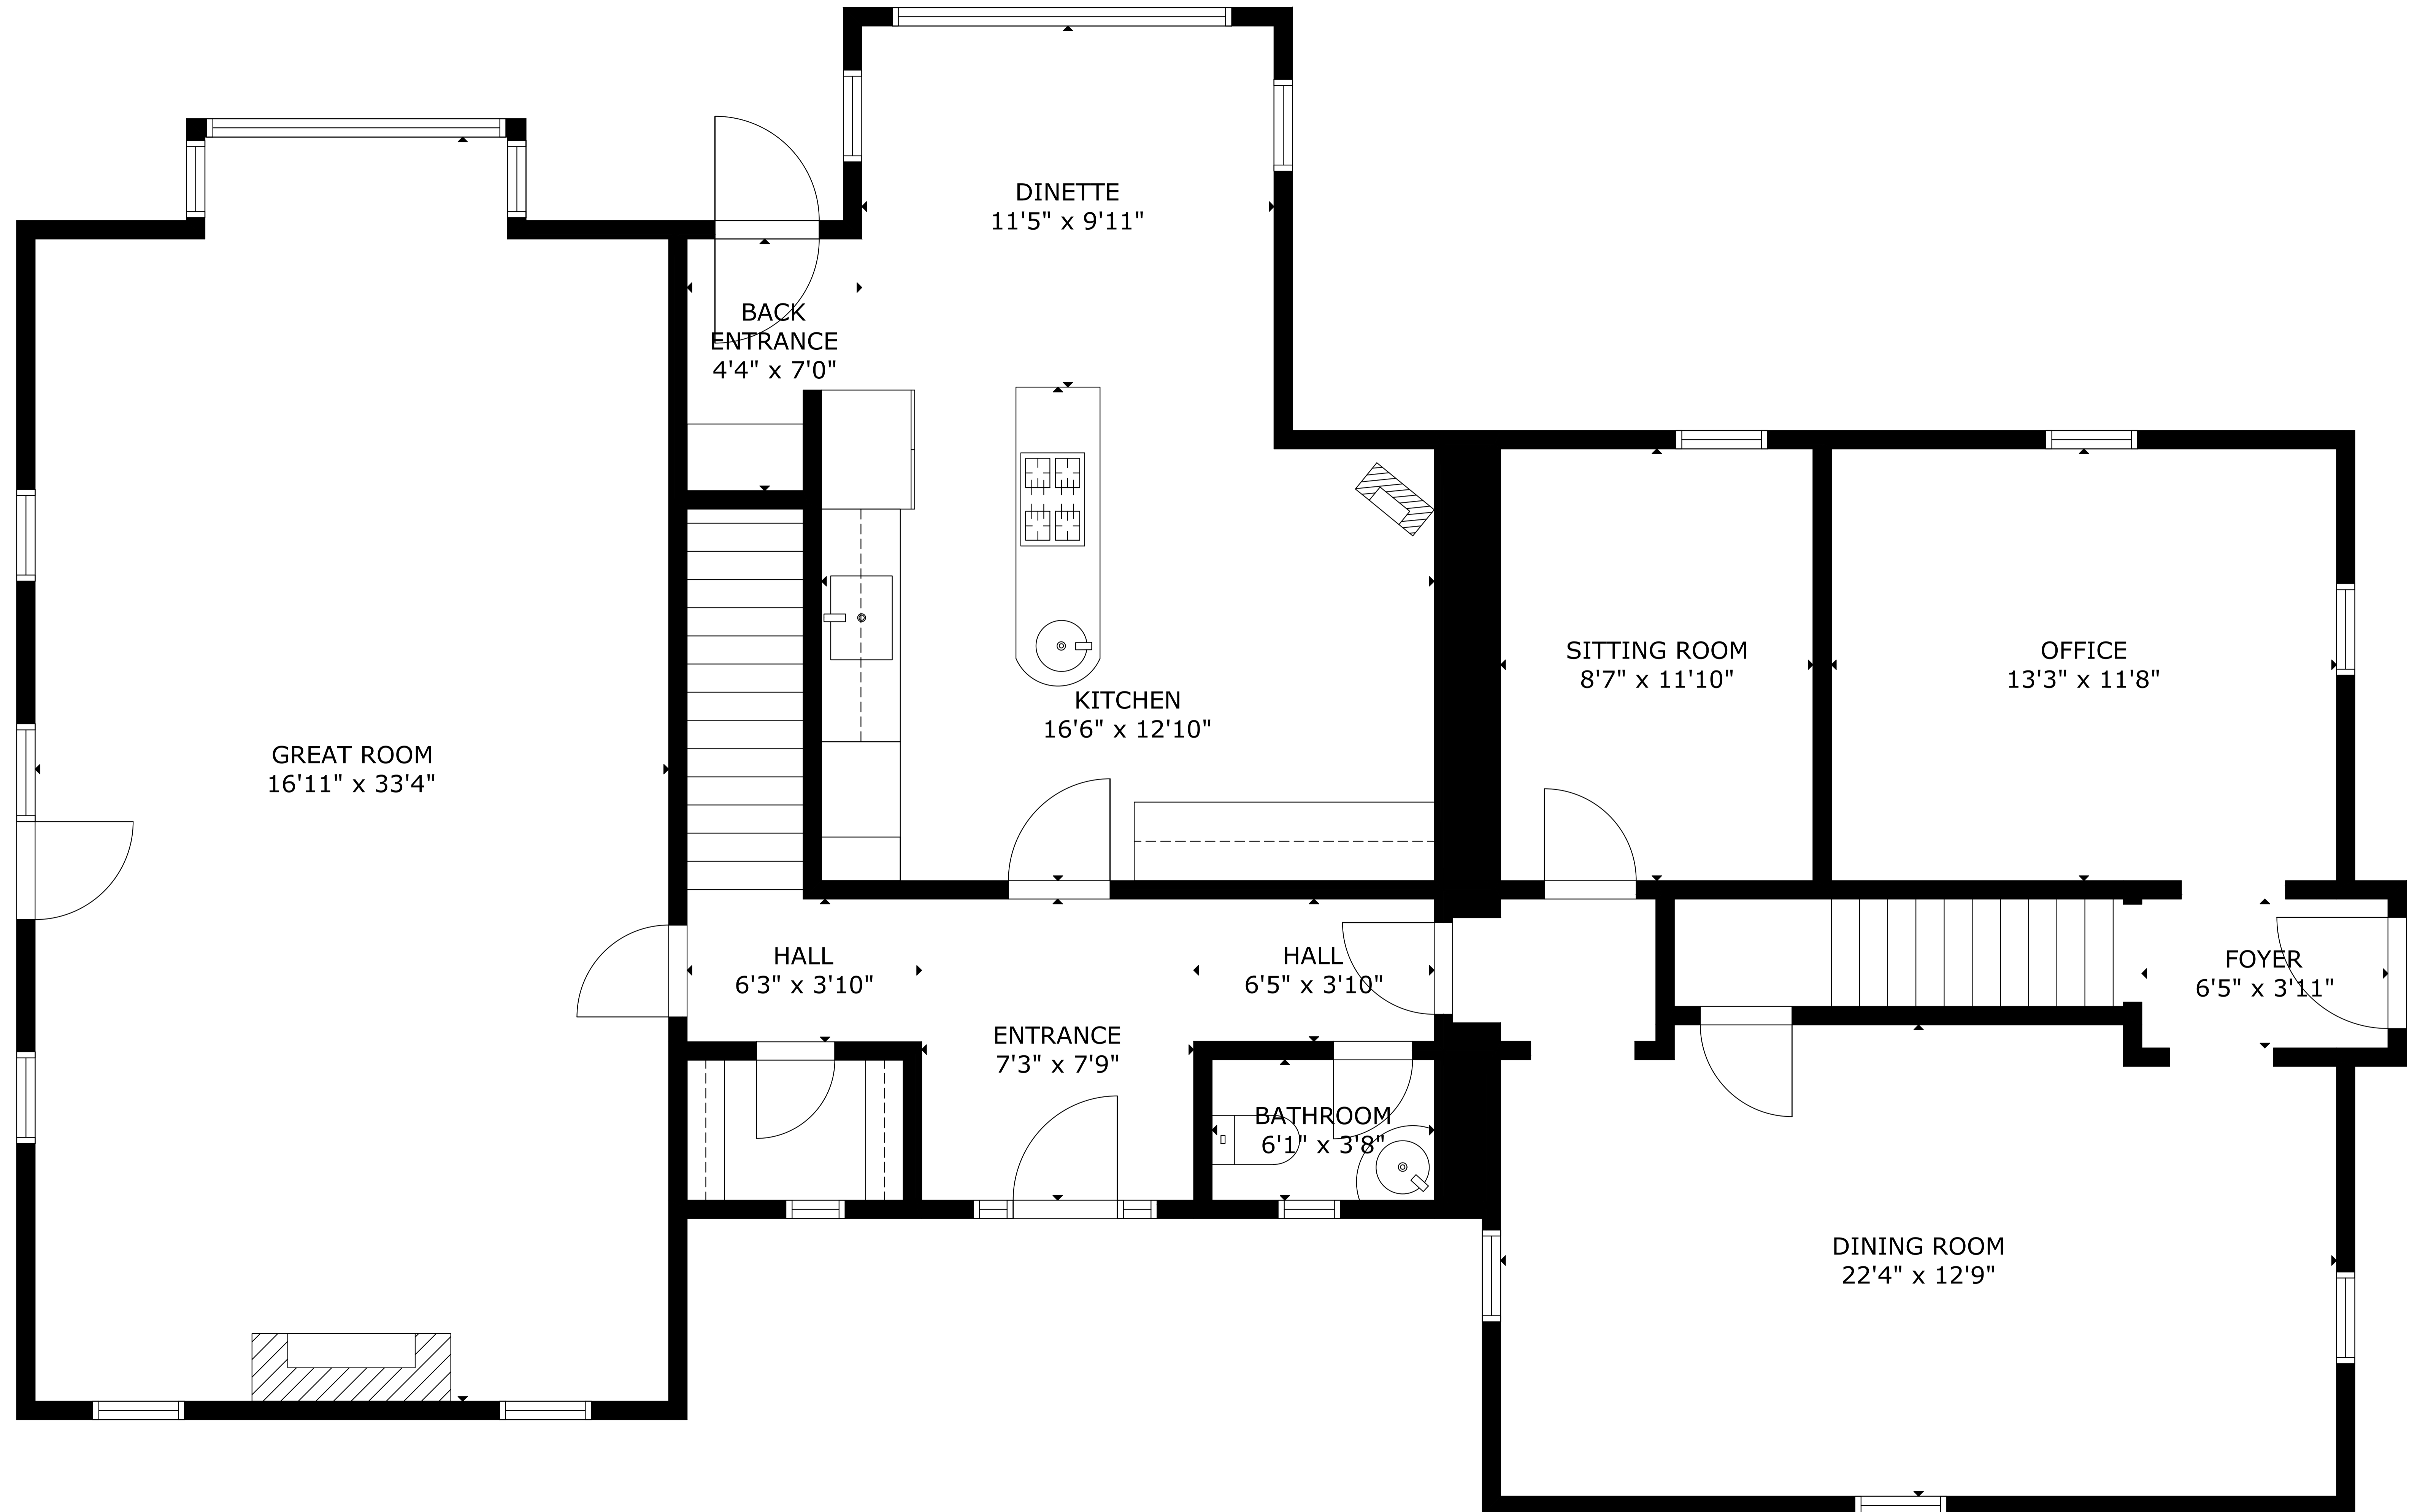

FLOOR 3

FLOOR 1

FLOOR 2

GROSS INTERNAL AREA
 TOTAL: 4,278 sq.ft
 FLOOR 1: 1,828 sq.ft, FLOOR 2: 1,787 sq.ft, FLOOR 3: 663 sq.ft
 SIZE AND DIMENSIONS ARE APPROXIMATE, ACTUAL MAY VARY

GROSS INTERNAL AREA
TOTAL: 4,278 sq.ft

FLOOR 1: 1,828 sq.ft, FLOOR 2: 1,787 sq.ft, FLOOR 3: 663 sq.ft
SIZE AND DIMENSIONS ARE APPROXIMATE, ACTUAL MAY VARY

GROSS INTERNAL AREA
 TOTAL: 4,278 sq.ft

FLOOR 1: 1,828 sq.ft, FLOOR 2: 1,787 sq.ft, FLOOR 3: 663 sq.ft
 SIZE AND DIMENSIONS ARE APPROXIMATE, ACTUAL MAY VARY

GROSS INTERNAL AREA
TOTAL: 4,278 sq.ft

FLOOR 1: 1,828 sq.ft, FLOOR 2: 1,787 sq.ft, FLOOR 3: 663 sq.ft
SIZE AND DIMENSIONS ARE APPROXIMATE, ACTUAL MAY VARY