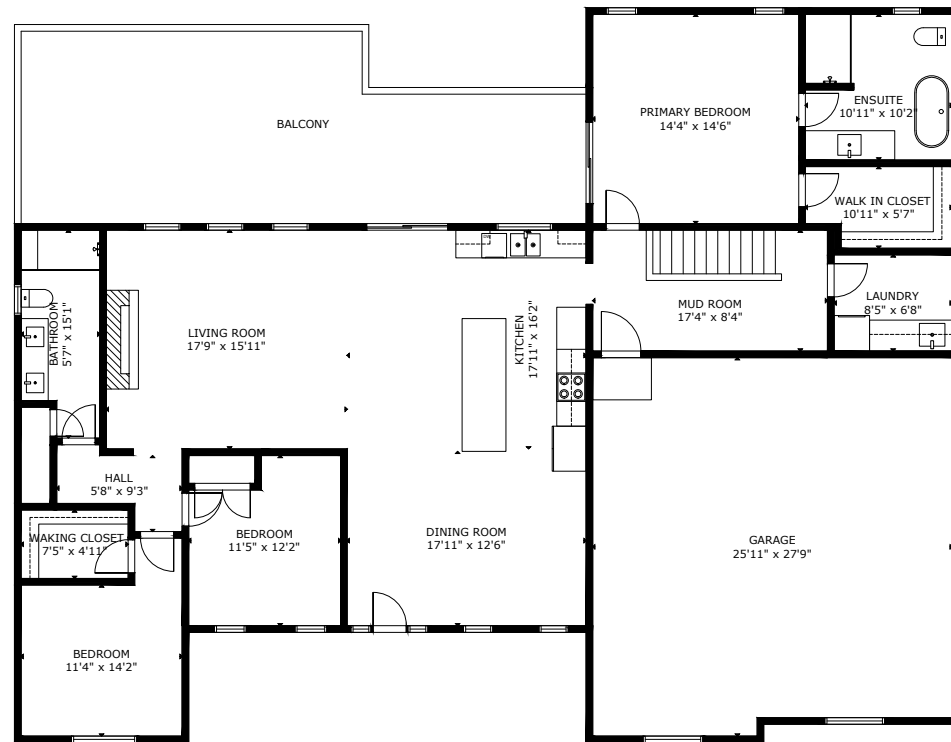

BASEMENT

MAIN FLOOR

GROSS INTERNAL AREA

TOTAL: 3,743 sq.ft

BASEMENT: 1,752 sq.ft, MAIN FLOOR: 1,991 sq.ft

EXCLUDED AREAS: GARAGE: 726 sq.ft

SIZE AND DIMENSIONS ARE APPROXIMATE, ACTUAL MAY VARY

RECREATION ROOM
31'7" x 35'7"

GYM
25'2" x 21'11"

UTILITIES
8'4" x 11'8"

STORAGE
8'5" x 7'9"

BASEMENT

GROSS INTERNAL AREA
TOTAL: 3,743 sq.ft
BASEMENT: 1,752 sq.ft, MAIN FLOOR: 1,991 sq.ft
EXCLUDED AREAS: GARAGE: 726 sq.ft
SIZE AND DIMENSIONS ARE APPROXIMATE, ACTUAL MAY VARY