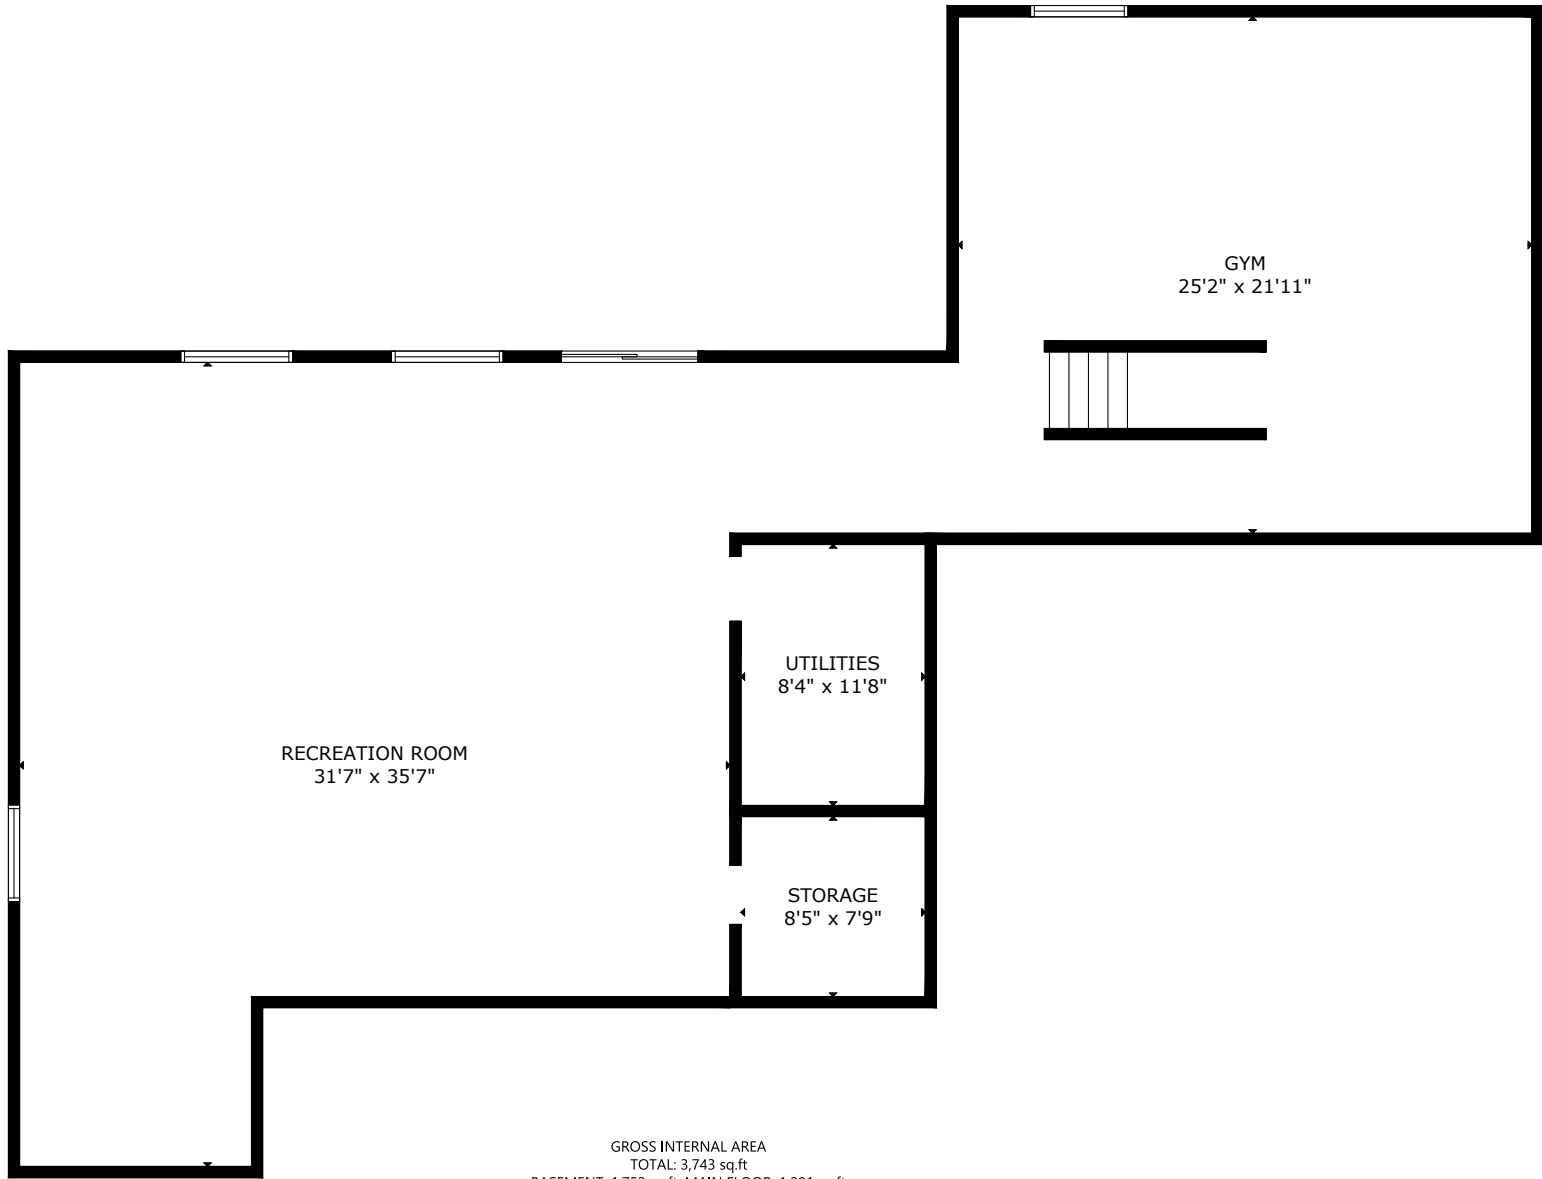

BASEMENT

MAIN FLOOR

GROSS INTERNAL AREA

TOTAL: 3,743 sq.ft

BASEMENT: 1,752 sq.ft, MAIN FLOOR: 1,991 sq.ft

EXCLUDED AREAS: GARAGE: 726 sq.ft

SIZE AND DIMENSIONS ARE APPROXIMATE, ACTUAL MAY VARY

RECREATION ROOM
31'7" x 35'7"

GYM
25'2" x 21'11"

UTILITIES
8'4" x 11'8"

STORAGE
8'5" x 7'9"

BASEMENT

GROSS INTERNAL AREA
TOTAL: 3,743 sq.ft
BASEMENT: 1,752 sq.ft, MAIN FLOOR: 1,991 sq.ft
EXCLUDED AREAS: GARAGE: 726 sq.ft
SIZE AND DIMENSIONS ARE APPROXIMATE, ACTUAL MAY VARY