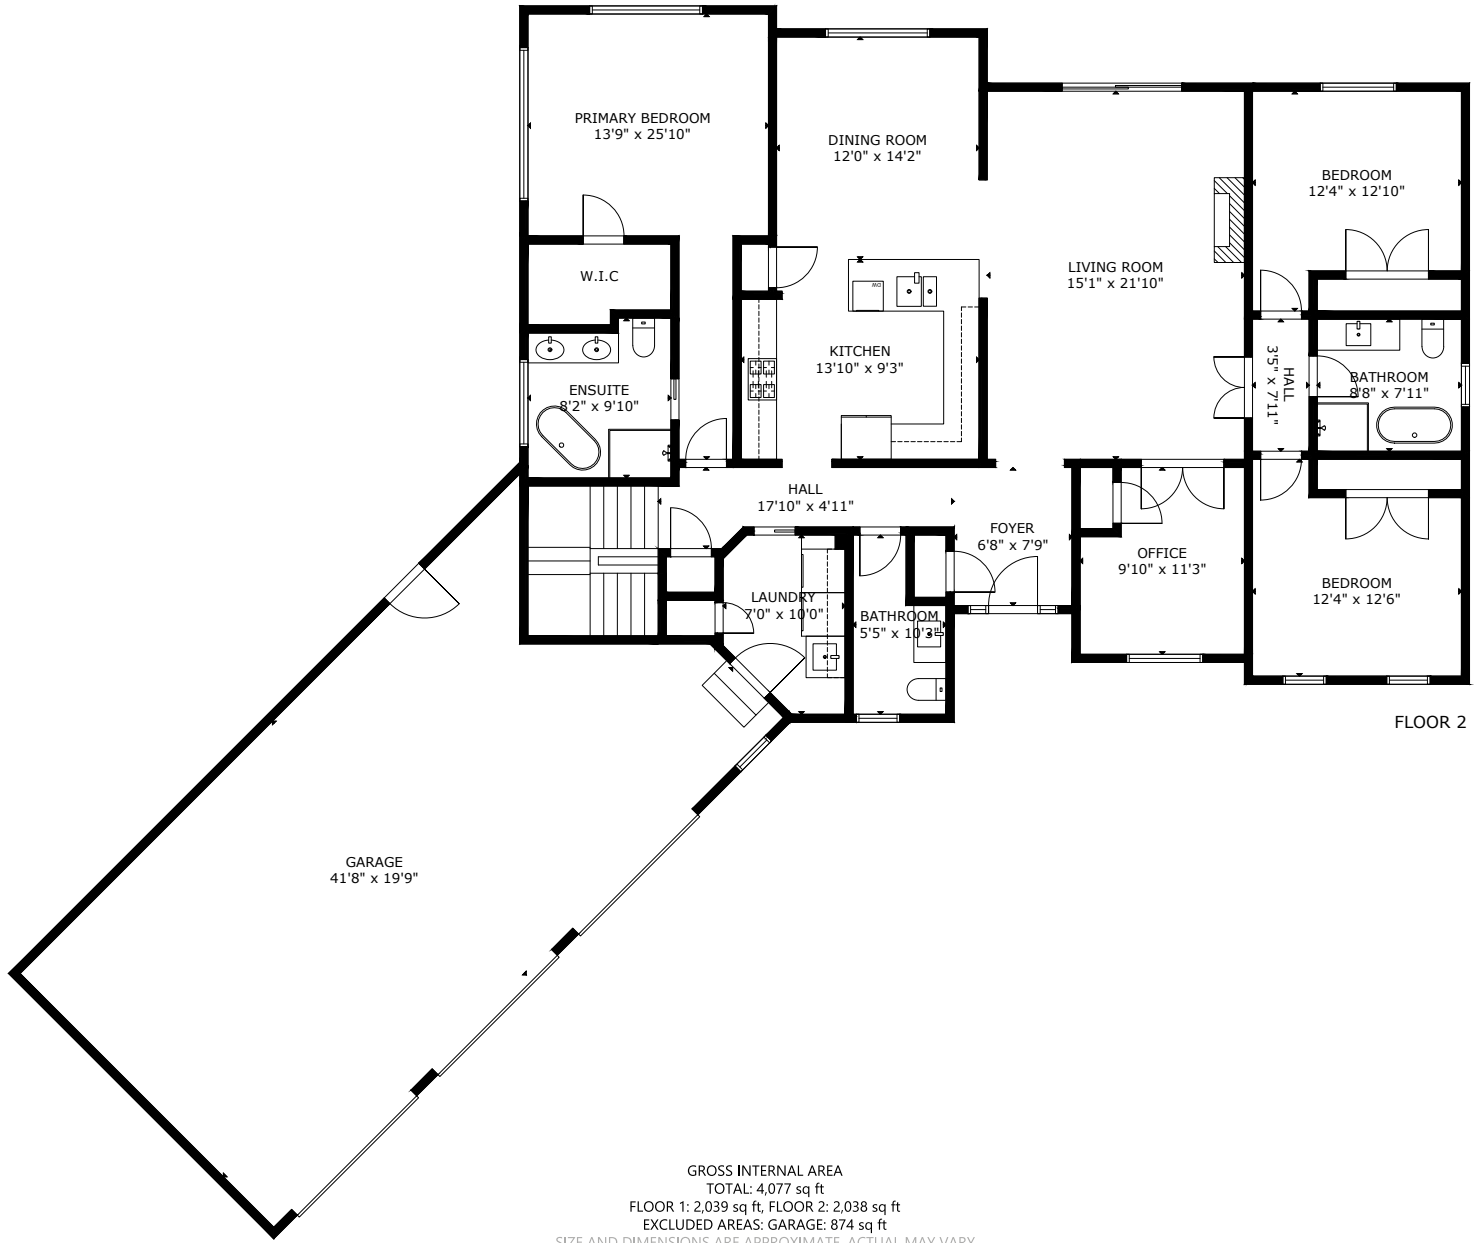

GROSS INTERNAL AREA
 TOTAL: 4,077 sq ft
 FLOOR 1: 2,039 sq ft, FLOOR 2: 2,038 sq ft
 EXCLUDED AREAS: GARAGE: 874 sq ft
 SIZE AND DIMENSIONS ARE APPROXIMATE, ACTUAL MAY VARY

FLOOR 2

GROSS INTERNAL AREA
 TOTAL: 4,077 sq ft
 FLOOR 1: 2,039 sq ft, FLOOR 2: 2,038 sq ft
 EXCLUDED AREAS: GARAGE: 874 sq ft
 SIZE AND DIMENSIONS ARE APPROXIMATE, ACTUAL MAY VARY

GROSS INTERNAL AREA
 TOTAL: 4,077 sq ft
 FLOOR 1: 2,039 sq ft, FLOOR 2: 2,038 sq ft
 EXCLUDED AREAS: GARAGE: 874 sq ft
 SIZE AND DIMENSIONS ARE APPROXIMATE, ACTUAL MAY VARY