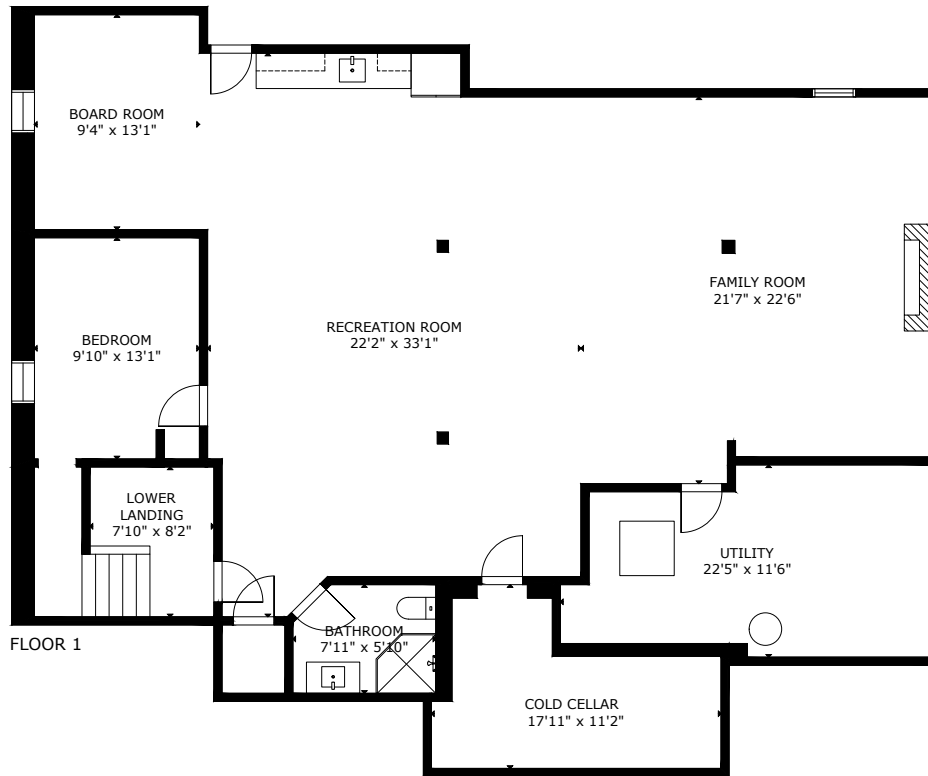

GROSS INTERNAL AREA
 TOTAL: 4,077 sq ft
 FLOOR 1: 2,039 sq ft, FLOOR 2: 2,038 sq ft
 EXCLUDED AREAS: GARAGE: 874 sq ft
 SIZE AND DIMENSIONS ARE APPROXIMATE, ACTUAL MAY VARY

FLOOR 2

GROSS INTERNAL AREA
 TOTAL: 4,077 sq ft
 FLOOR 1: 2,039 sq ft, FLOOR 2: 2,038 sq ft
 EXCLUDED AREAS: GARAGE: 874 sq ft
 SIZE AND DIMENSIONS ARE APPROXIMATE, ACTUAL MAY VARY

GROSS INTERNAL AREA
 TOTAL: 4,077 sq ft
 FLOOR 1: 2,039 sq ft, FLOOR 2: 2,038 sq ft
 EXCLUDED AREAS: GARAGE: 874 sq ft
 SIZE AND DIMENSIONS ARE APPROXIMATE, ACTUAL MAY VARY