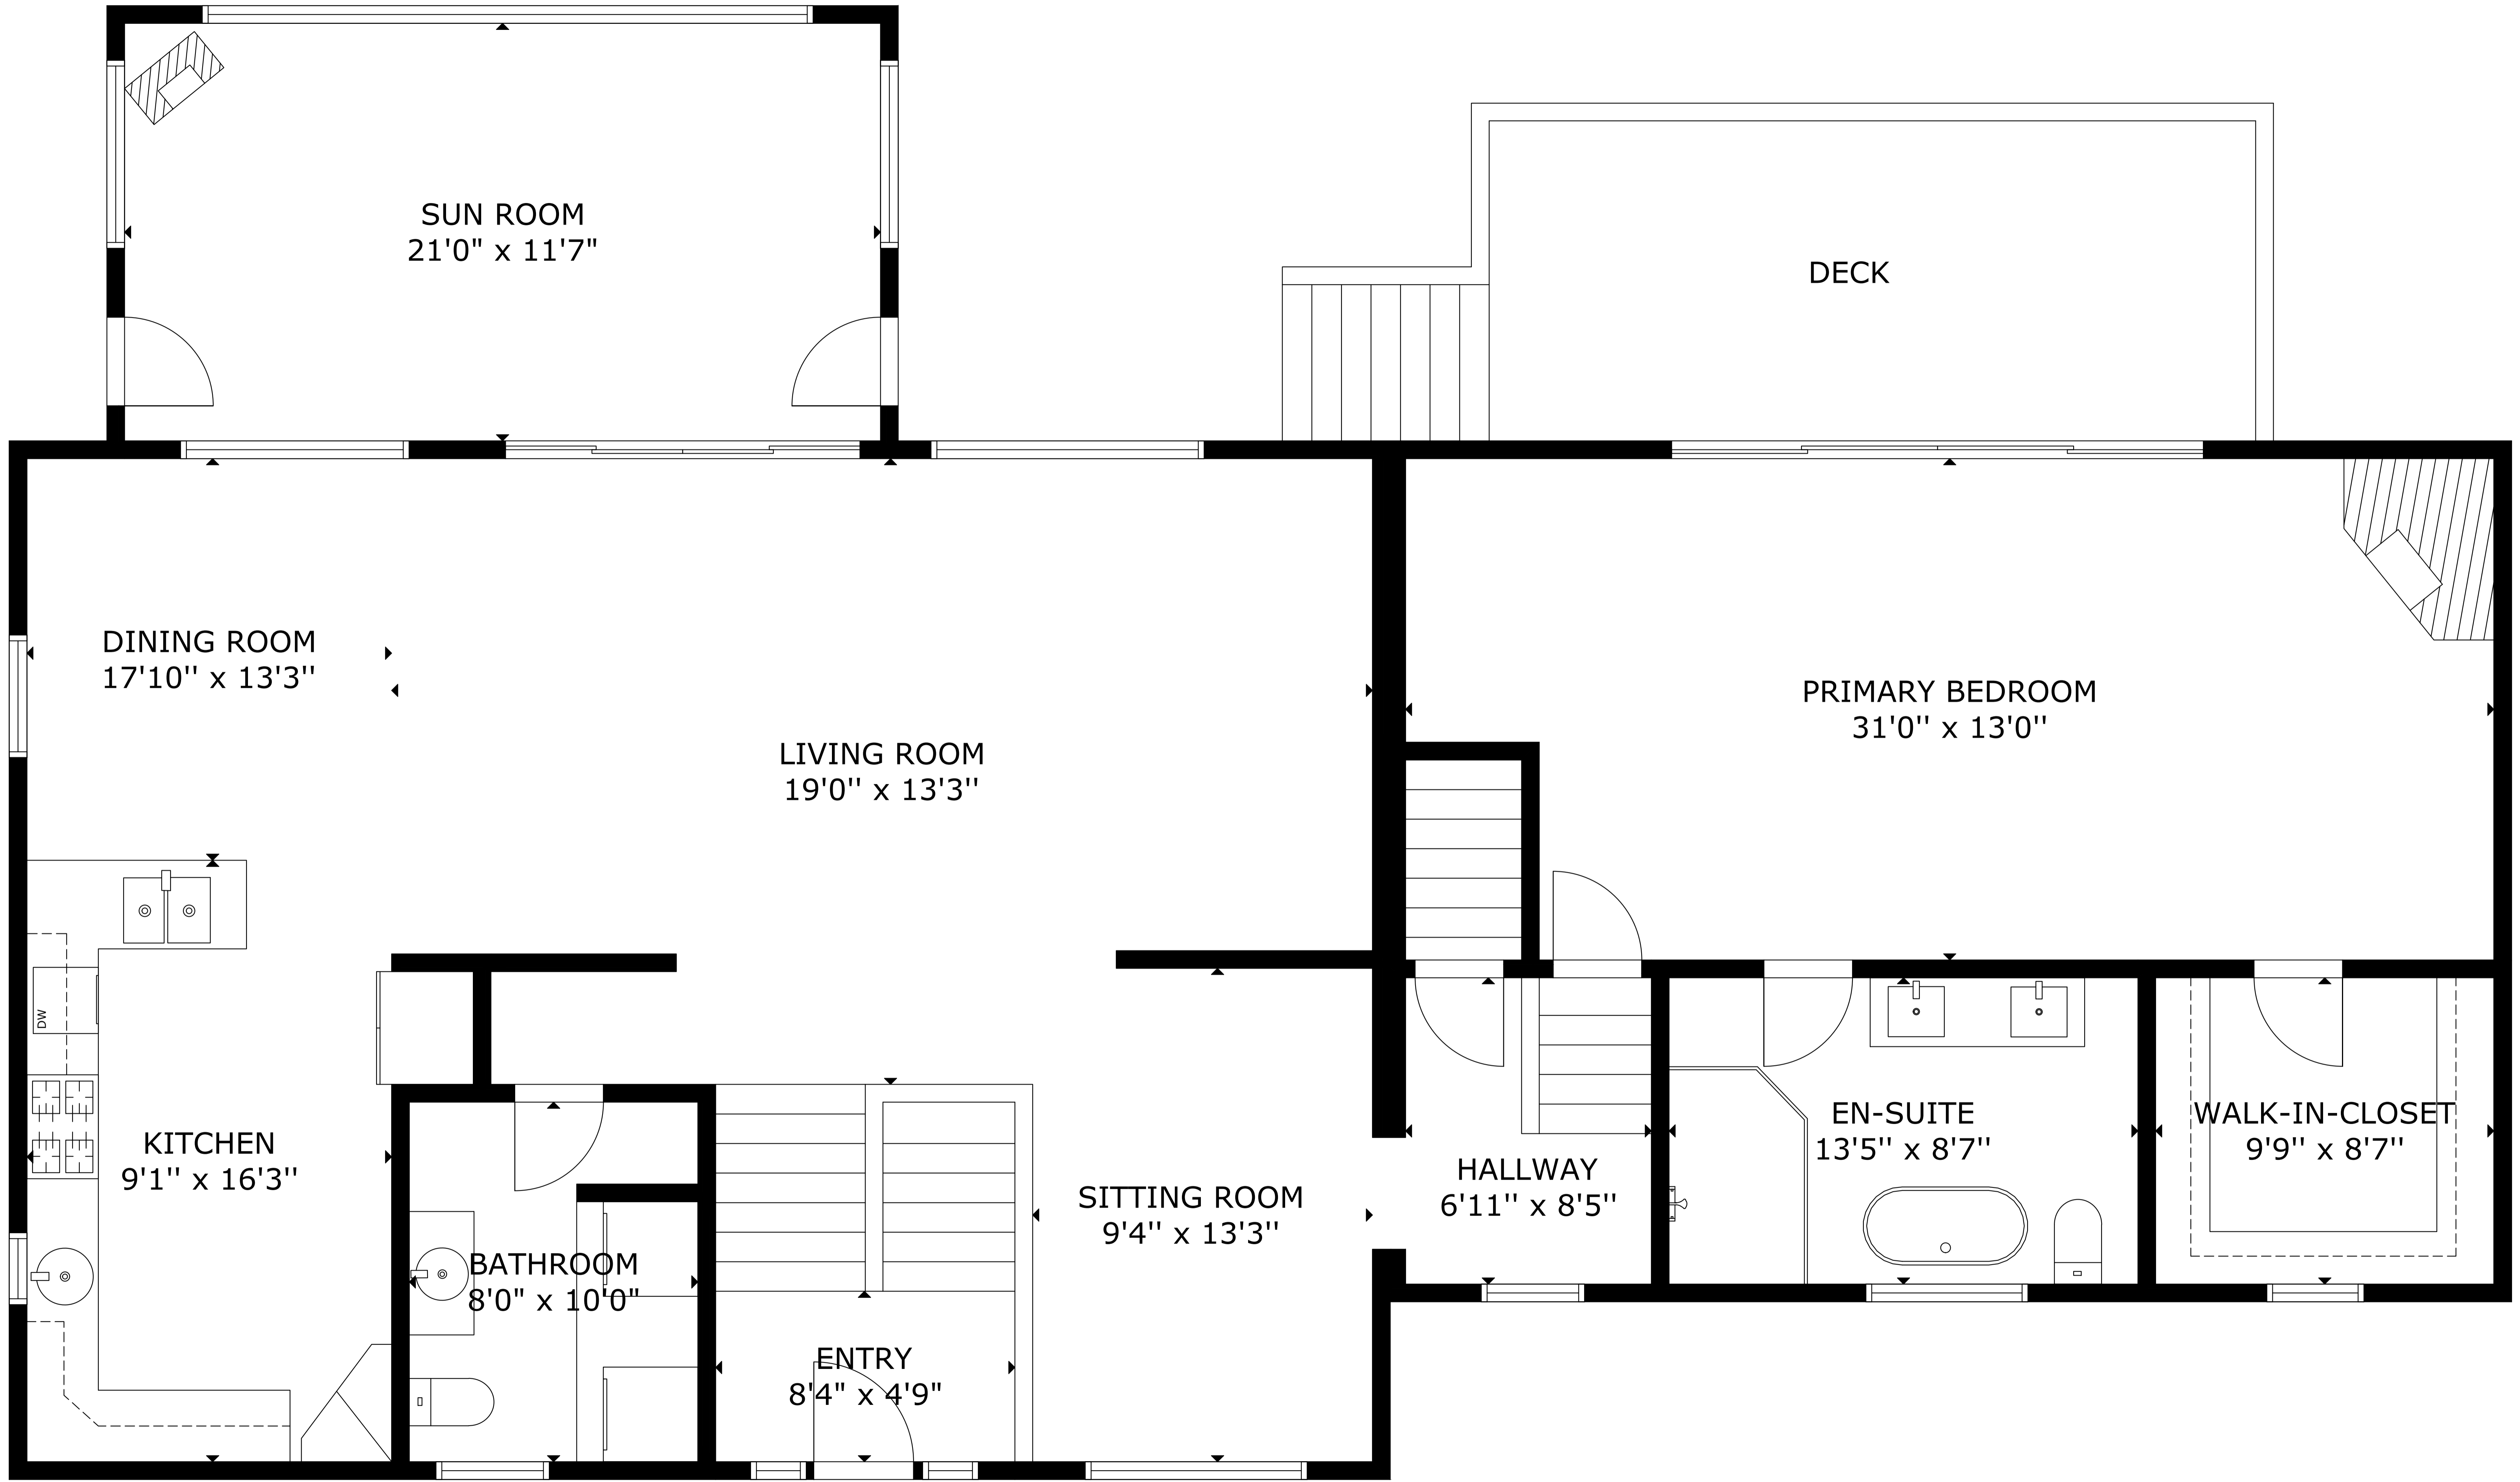

FLOOR 2

FLOOR 1

GROSS INTERNAL AREA  
 TOTAL: 3,031 sq ft  
 FLOOR 1: 1,024 sq ft, FLOOR 2: 2,007 sq ft  
 EXCLUDED AREAS: GARAGE: 692 sq ft  
 SIZE AND DIMENSIONS ARE APPROXIMATE, ACTUAL MAY VARY

GROSS INTERNAL AREA  
TOTAL: 3,031 sq ft  
FLOOR 1: 1,024 sq ft, FLOOR 2: 2,007 sq ft  
EXCLUDED AREAS: GARAGE: 692 sq ft

SIZE AND DIMENSIONS ARE APPROXIMATE, ACTUAL MAY VARY

GROSS INTERNAL AREA  
 TOTAL: 3,031 sq ft  
 FLOOR 1: 1,024 sq ft, FLOOR 2: 2,007 sq ft  
 EXCLUDED AREAS: GARAGE: 692 sq ft

SIZE AND DIMENSIONS ARE APPROXIMATE, ACTUAL MAY VARY