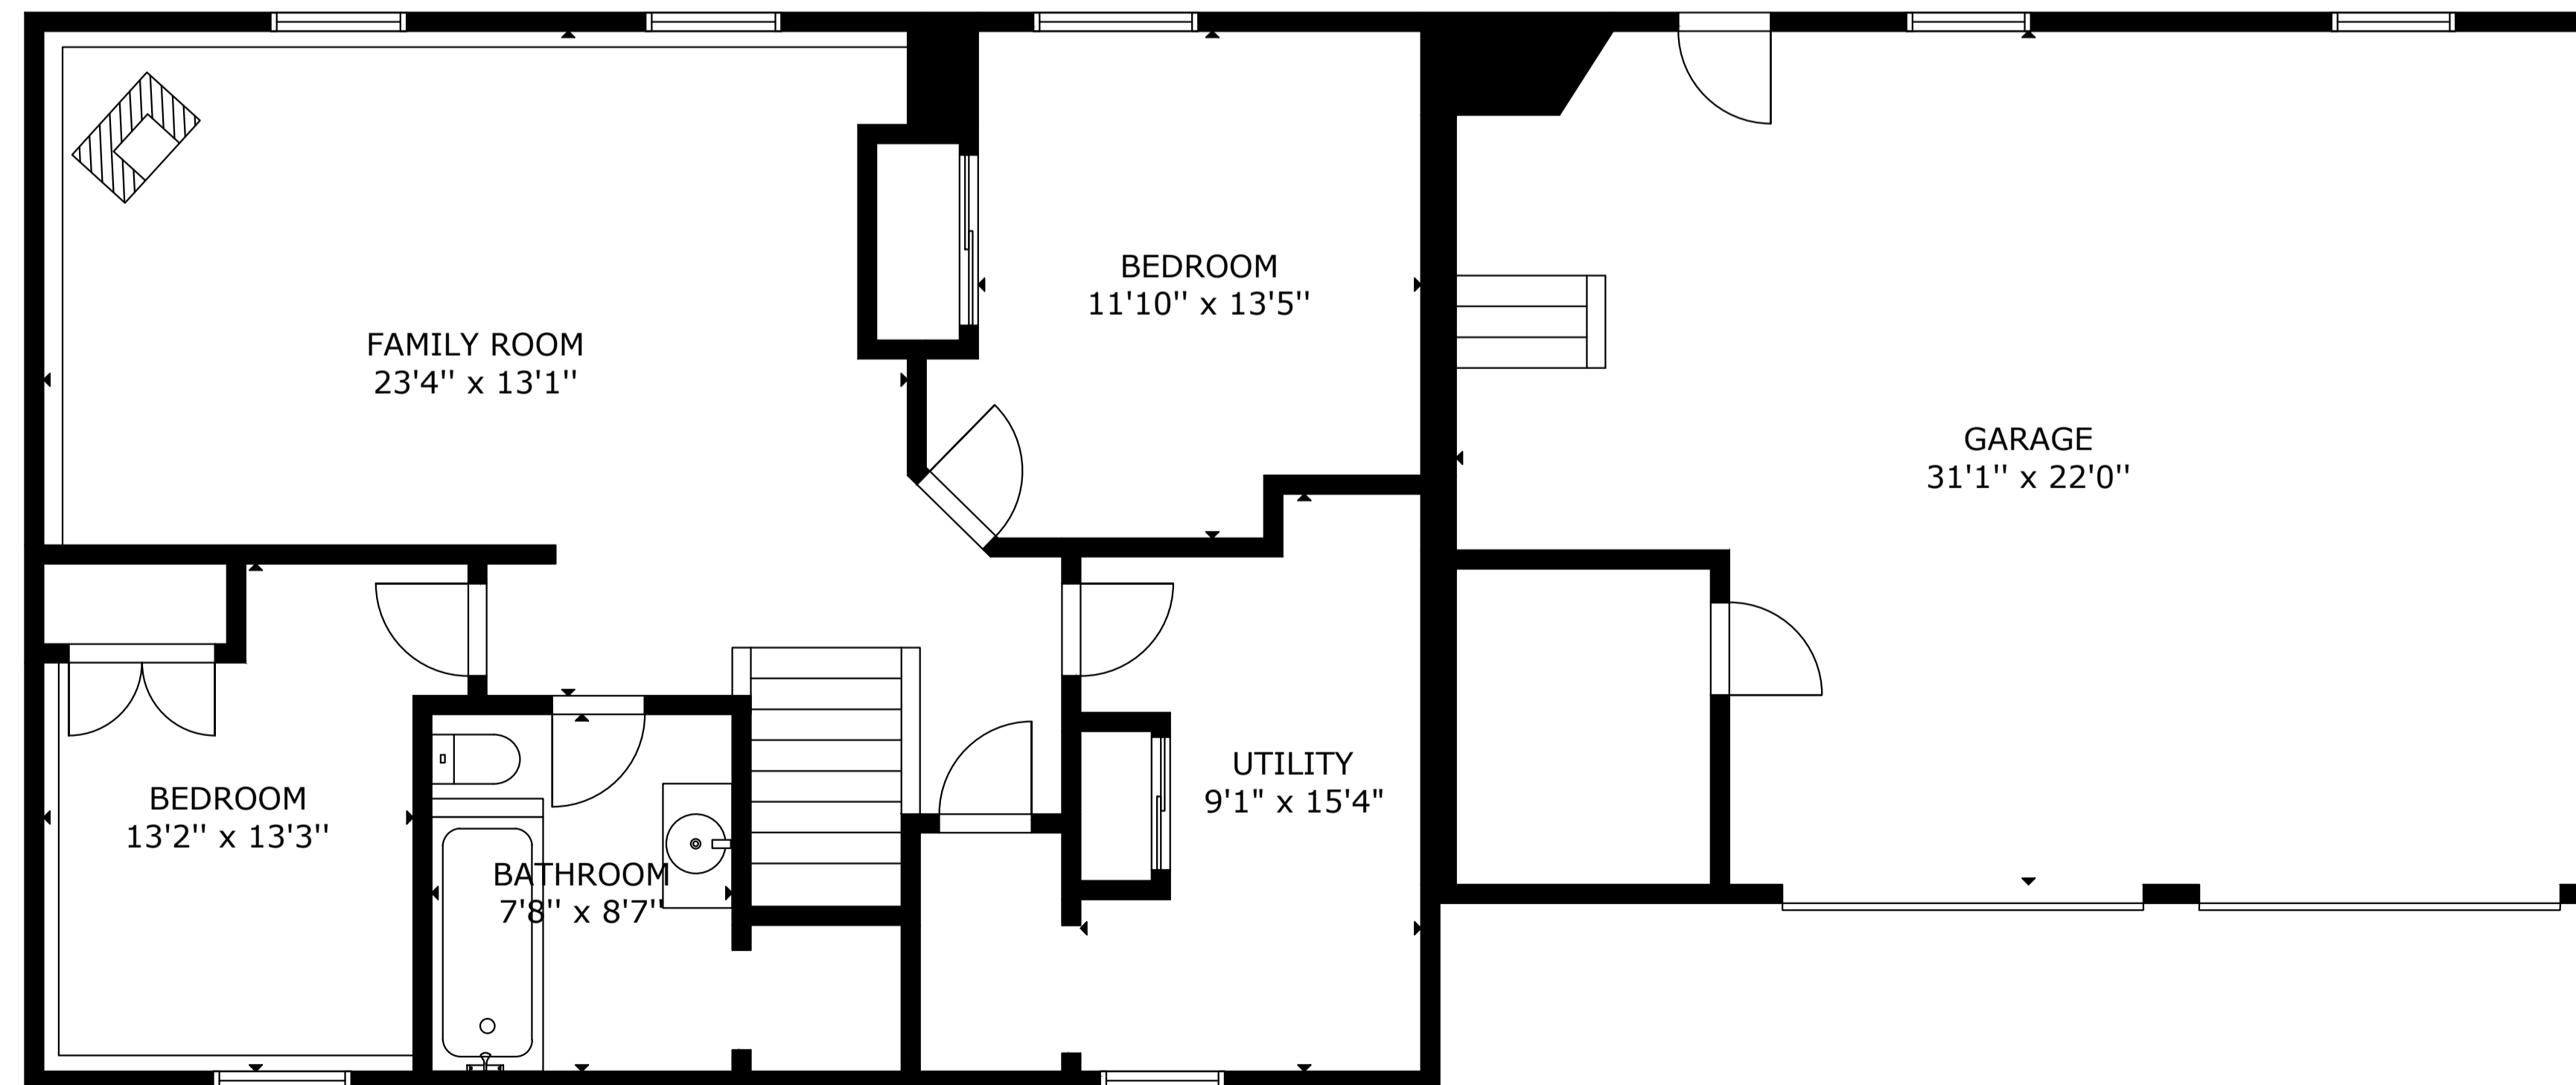

FLOOR 2

FLOOR 1

GROSS INTERNAL AREA  
 TOTAL: 3,031 sq ft  
 FLOOR 1: 1,024 sq ft, FLOOR 2: 2,007 sq ft  
 EXCLUDED AREAS: GARAGE: 692 sq ft  
 SIZE AND DIMENSIONS ARE APPROXIMATE, ACTUAL MAY VARY

GROSS INTERNAL AREA  
TOTAL: 3,031 sq ft  
FLOOR 1: 1,024 sq ft, FLOOR 2: 2,007 sq ft  
EXCLUDED AREAS: GARAGE: 692 sq ft

SIZE AND DIMENSIONS ARE APPROXIMATE, ACTUAL MAY VARY

GROSS INTERNAL AREA  
 TOTAL: 3,031 sq ft  
 FLOOR 1: 1,024 sq ft, FLOOR 2: 2,007 sq ft  
 EXCLUDED AREAS: GARAGE: 692 sq ft

SIZE AND DIMENSIONS ARE APPROXIMATE, ACTUAL MAY VARY