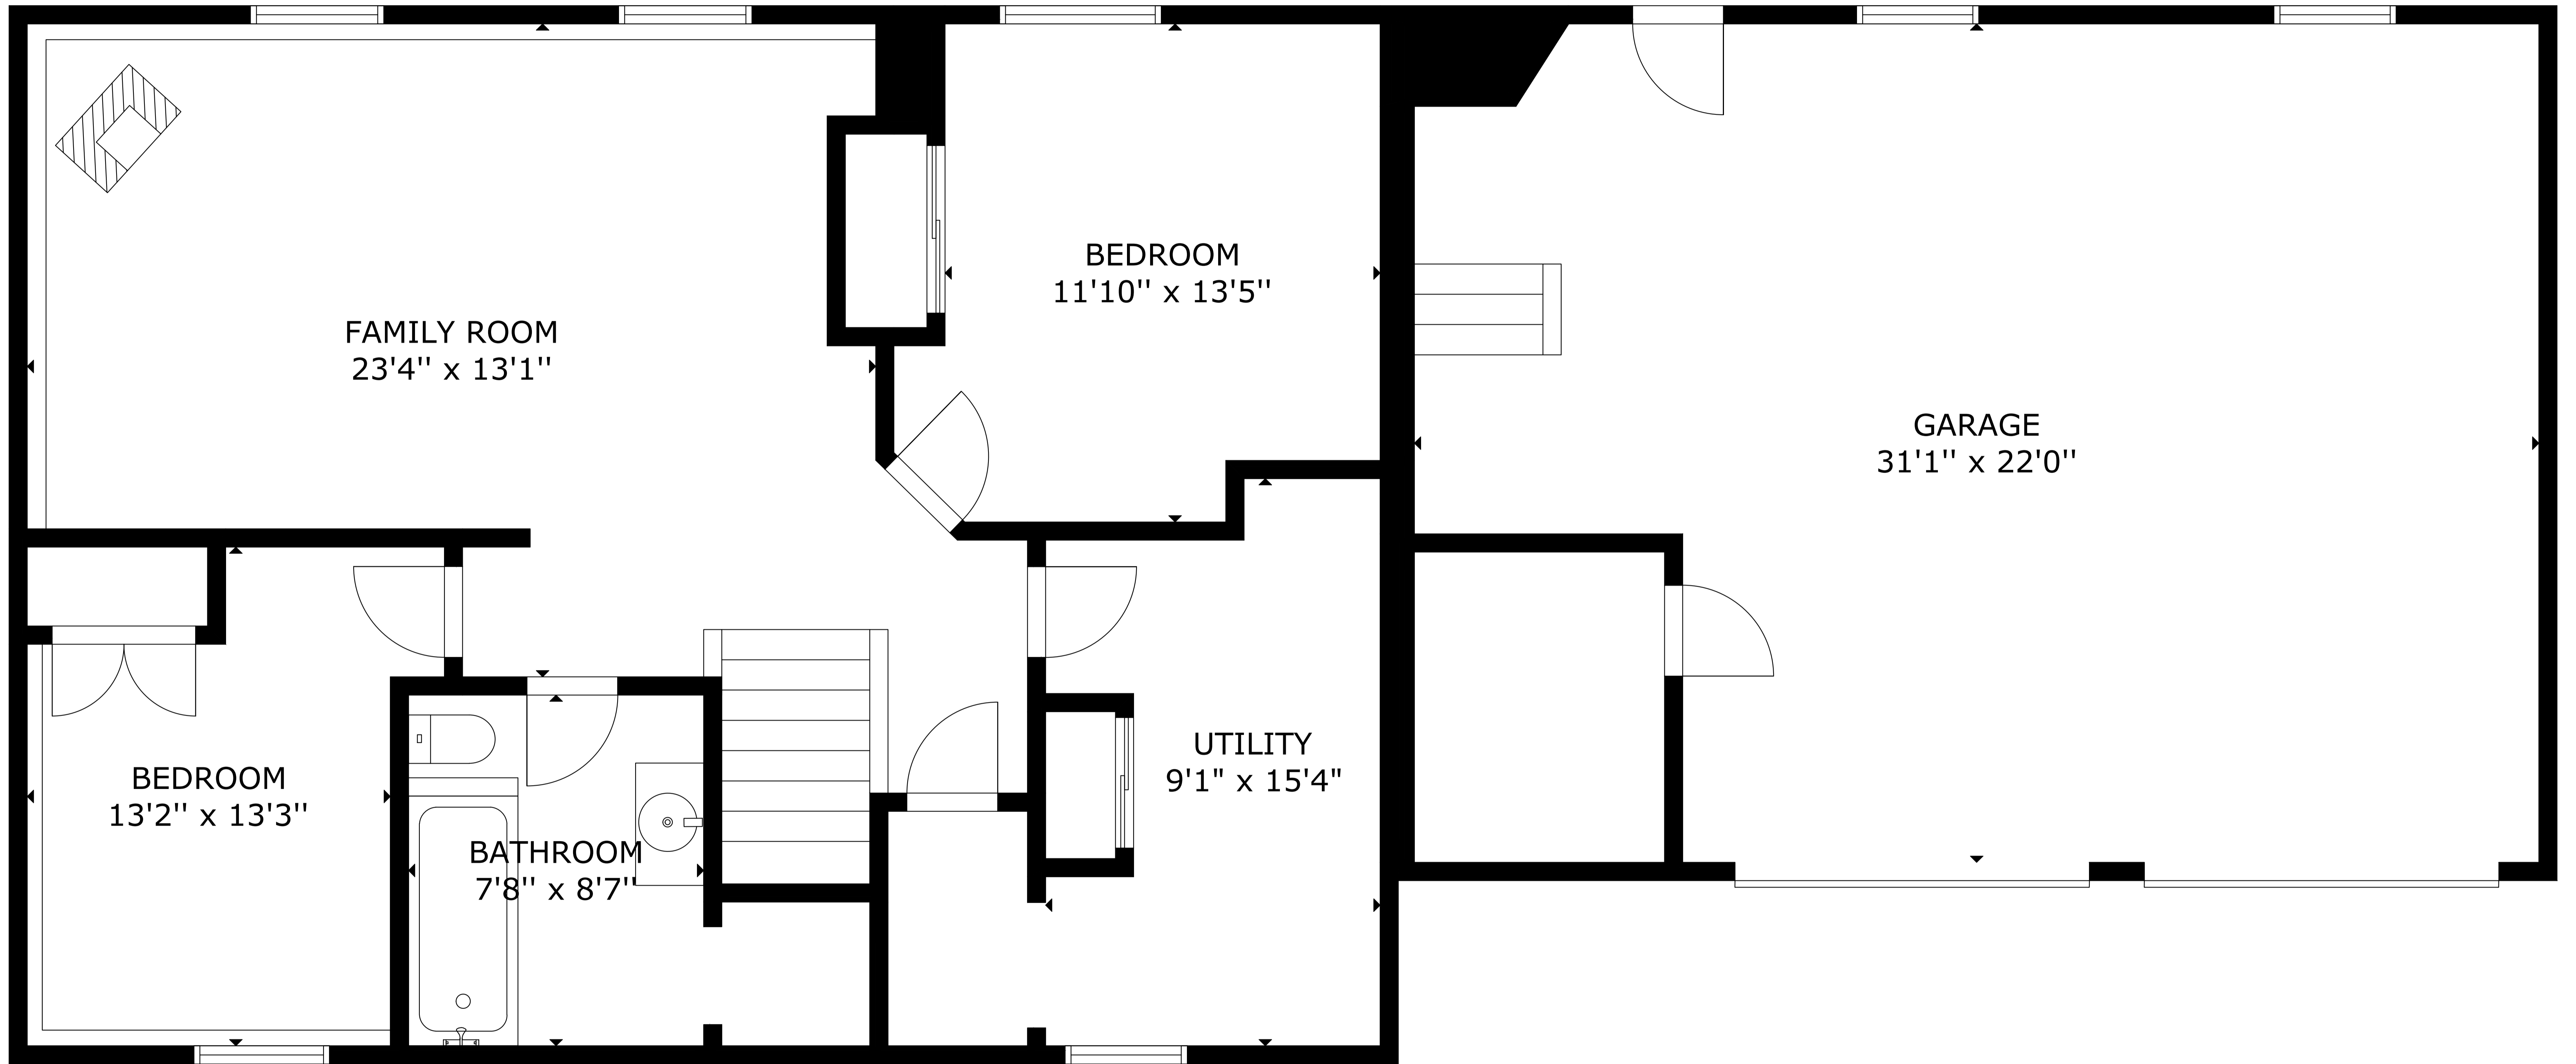

FLOOR 2

FLOOR 1

GROSS INTERNAL AREA  
 TOTAL: 3,031 sq ft  
 FLOOR 1: 1,024 sq ft, FLOOR 2: 2,007 sq ft  
 EXCLUDED AREAS: GARAGE: 692 sq ft  
 SIZE AND DIMENSIONS ARE APPROXIMATE, ACTUAL MAY VARY

GROSS INTERNAL AREA  
TOTAL: 3,031 sq ft  
FLOOR 1: 1,024 sq ft, FLOOR 2: 2,007 sq ft  
EXCLUDED AREAS: GARAGE: 692 sq ft

SIZE AND DIMENSIONS ARE APPROXIMATE, ACTUAL MAY VARY

GROSS INTERNAL AREA  
 TOTAL: 3,031 sq ft  
 FLOOR 1: 1,024 sq ft, FLOOR 2: 2,007 sq ft  
 EXCLUDED AREAS: GARAGE: 692 sq ft

SIZE AND DIMENSIONS ARE APPROXIMATE, ACTUAL MAY VARY