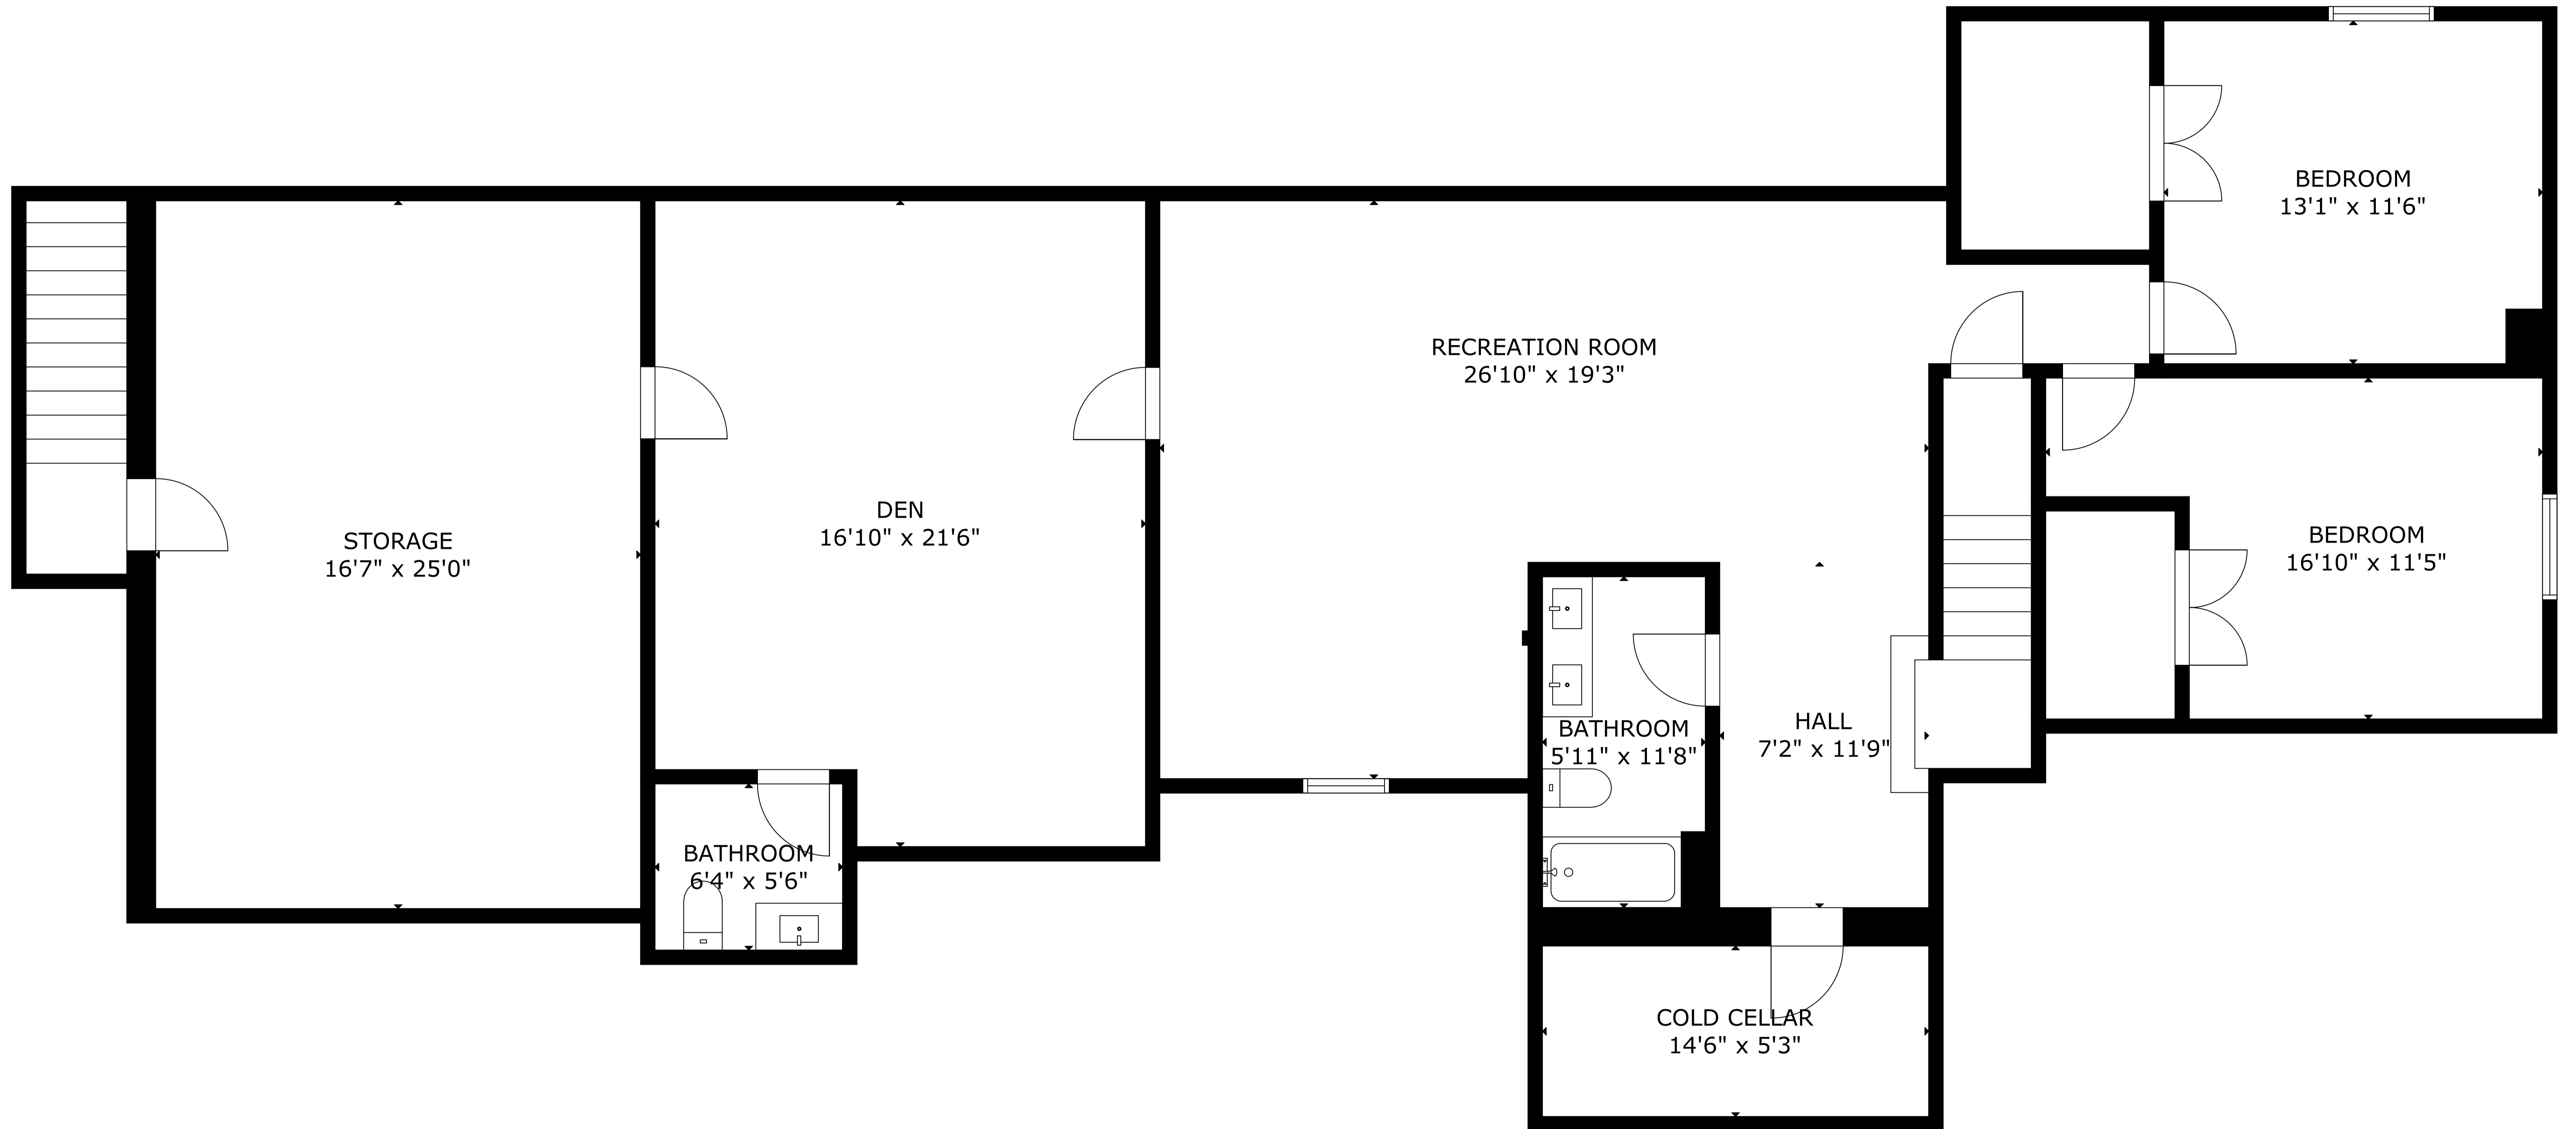

FLOOR 2

FLOOR 1

GROSS INTERNAL AREA

TOTAL: 4,082 sq.ft

FLOOR 1: 2,034 sq.ft, FLOOR 2: 2,048 sq.ft

EXCLUDED AREAS: GARAGE: 863 sq.ft

SIZE AND DIMENSIONS ARE APPROXIMATE, ACTUAL MAY VARY

GROSS INTERNAL AREA  
 TOTAL: 4,082 sq.ft  
 FLOOR 1: 2,034 sq.ft, FLOOR 2: 2,048 sq.ft  
 EXCLUDED AREAS: GARAGE: 863 sq.ft

SIZE AND DIMENSIONS ARE APPROXIMATE, ACTUAL MAY VARY

GROSS INTERNAL AREA

TOTAL: 4,082 sq.ft

FLOOR 1: 2,034 sq.ft, FLOOR 2: 2,048 sq.ft

EXCLUDED AREAS: GARAGE: 863 sq.ft

SIZE AND DIMENSIONS ARE APPROXIMATE, ACTUAL MAY VARY