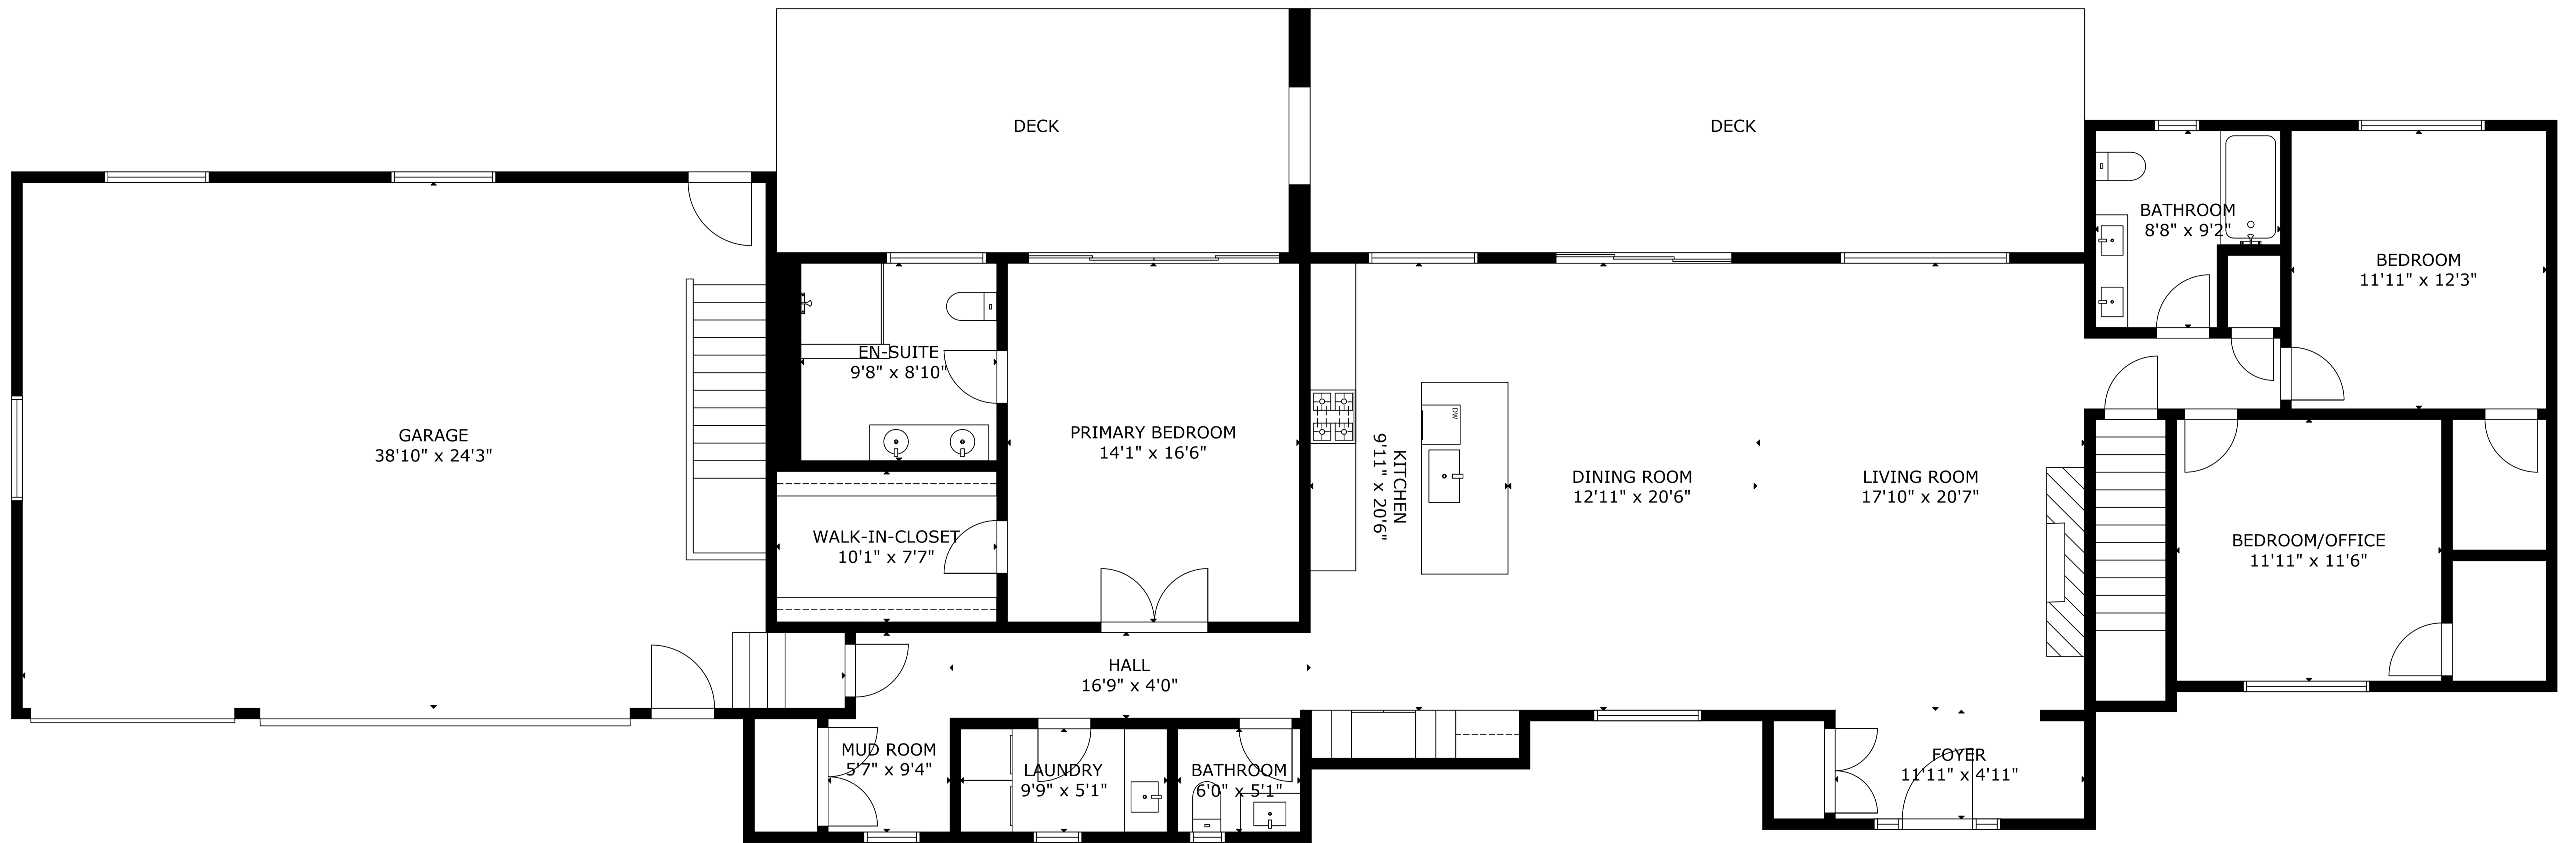

FLOOR 2

FLOOR 1

GROSS INTERNAL AREA

TOTAL: 4,082 sq.ft

FLOOR 1: 2,034 sq.ft, FLOOR 2: 2,048 sq.ft

EXCLUDED AREAS: GARAGE: 863 sq.ft

SIZE AND DIMENSIONS ARE APPROXIMATE, ACTUAL MAY VARY

GROSS INTERNAL AREA  
 TOTAL: 4,082 sq.ft  
 FLOOR 1: 2,034 sq.ft, FLOOR 2: 2,048 sq.ft  
 EXCLUDED AREAS: GARAGE: 863 sq.ft

SIZE AND DIMENSIONS ARE APPROXIMATE, ACTUAL MAY VARY

GROSS INTERNAL AREA

TOTAL: 4,082 sq.ft

FLOOR 1: 2,034 sq.ft, FLOOR 2: 2,048 sq.ft

EXCLUDED AREAS: GARAGE: 863 sq.ft

SIZE AND DIMENSIONS ARE APPROXIMATE, ACTUAL MAY VARY