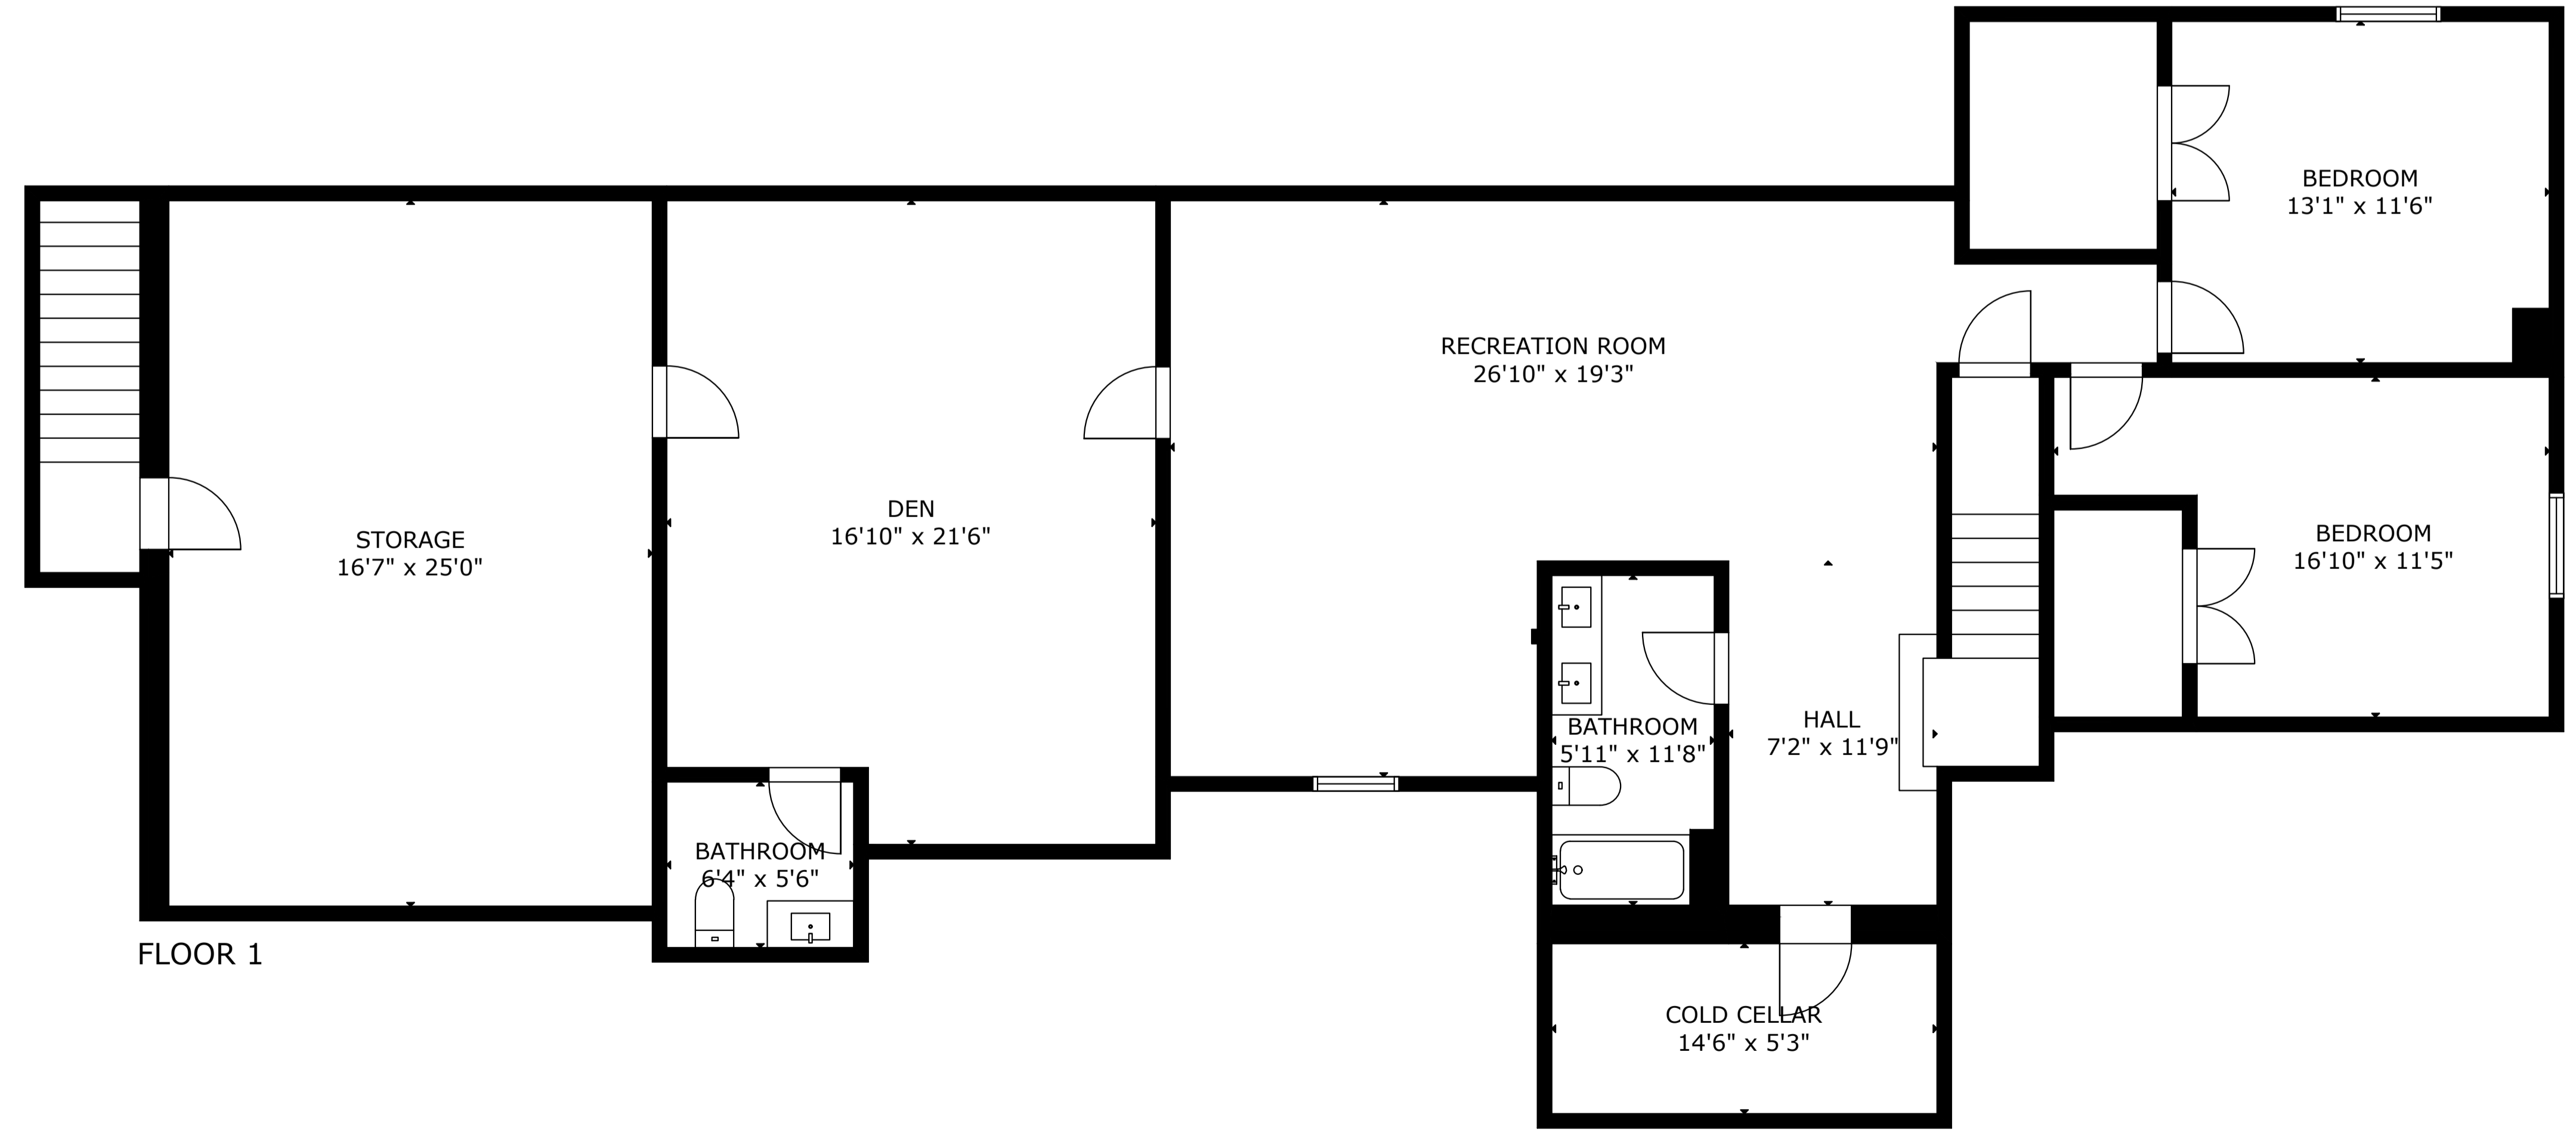

FLOOR 2

FLOOR 1

GROSS INTERNAL AREA

TOTAL: 4,082 sq.ft

FLOOR 1: 2,034 sq.ft, FLOOR 2: 2,048 sq.ft

EXCLUDED AREAS: GARAGE: 863 sq.ft

SIZE AND DIMENSIONS ARE APPROXIMATE, ACTUAL MAY VARY

GROSS INTERNAL AREA  
 TOTAL: 4,082 sq.ft  
 FLOOR 1: 2,034 sq.ft, FLOOR 2: 2,048 sq.ft  
 EXCLUDED AREAS: GARAGE: 863 sq.ft

SIZE AND DIMENSIONS ARE APPROXIMATE, ACTUAL MAY VARY

GROSS INTERNAL AREA

TOTAL: 4,082 sq.ft

FLOOR 1: 2,034 sq.ft, FLOOR 2: 2,048 sq.ft

EXCLUDED AREAS: GARAGE: 863 sq.ft

SIZE AND DIMENSIONS ARE APPROXIMATE, ACTUAL MAY VARY