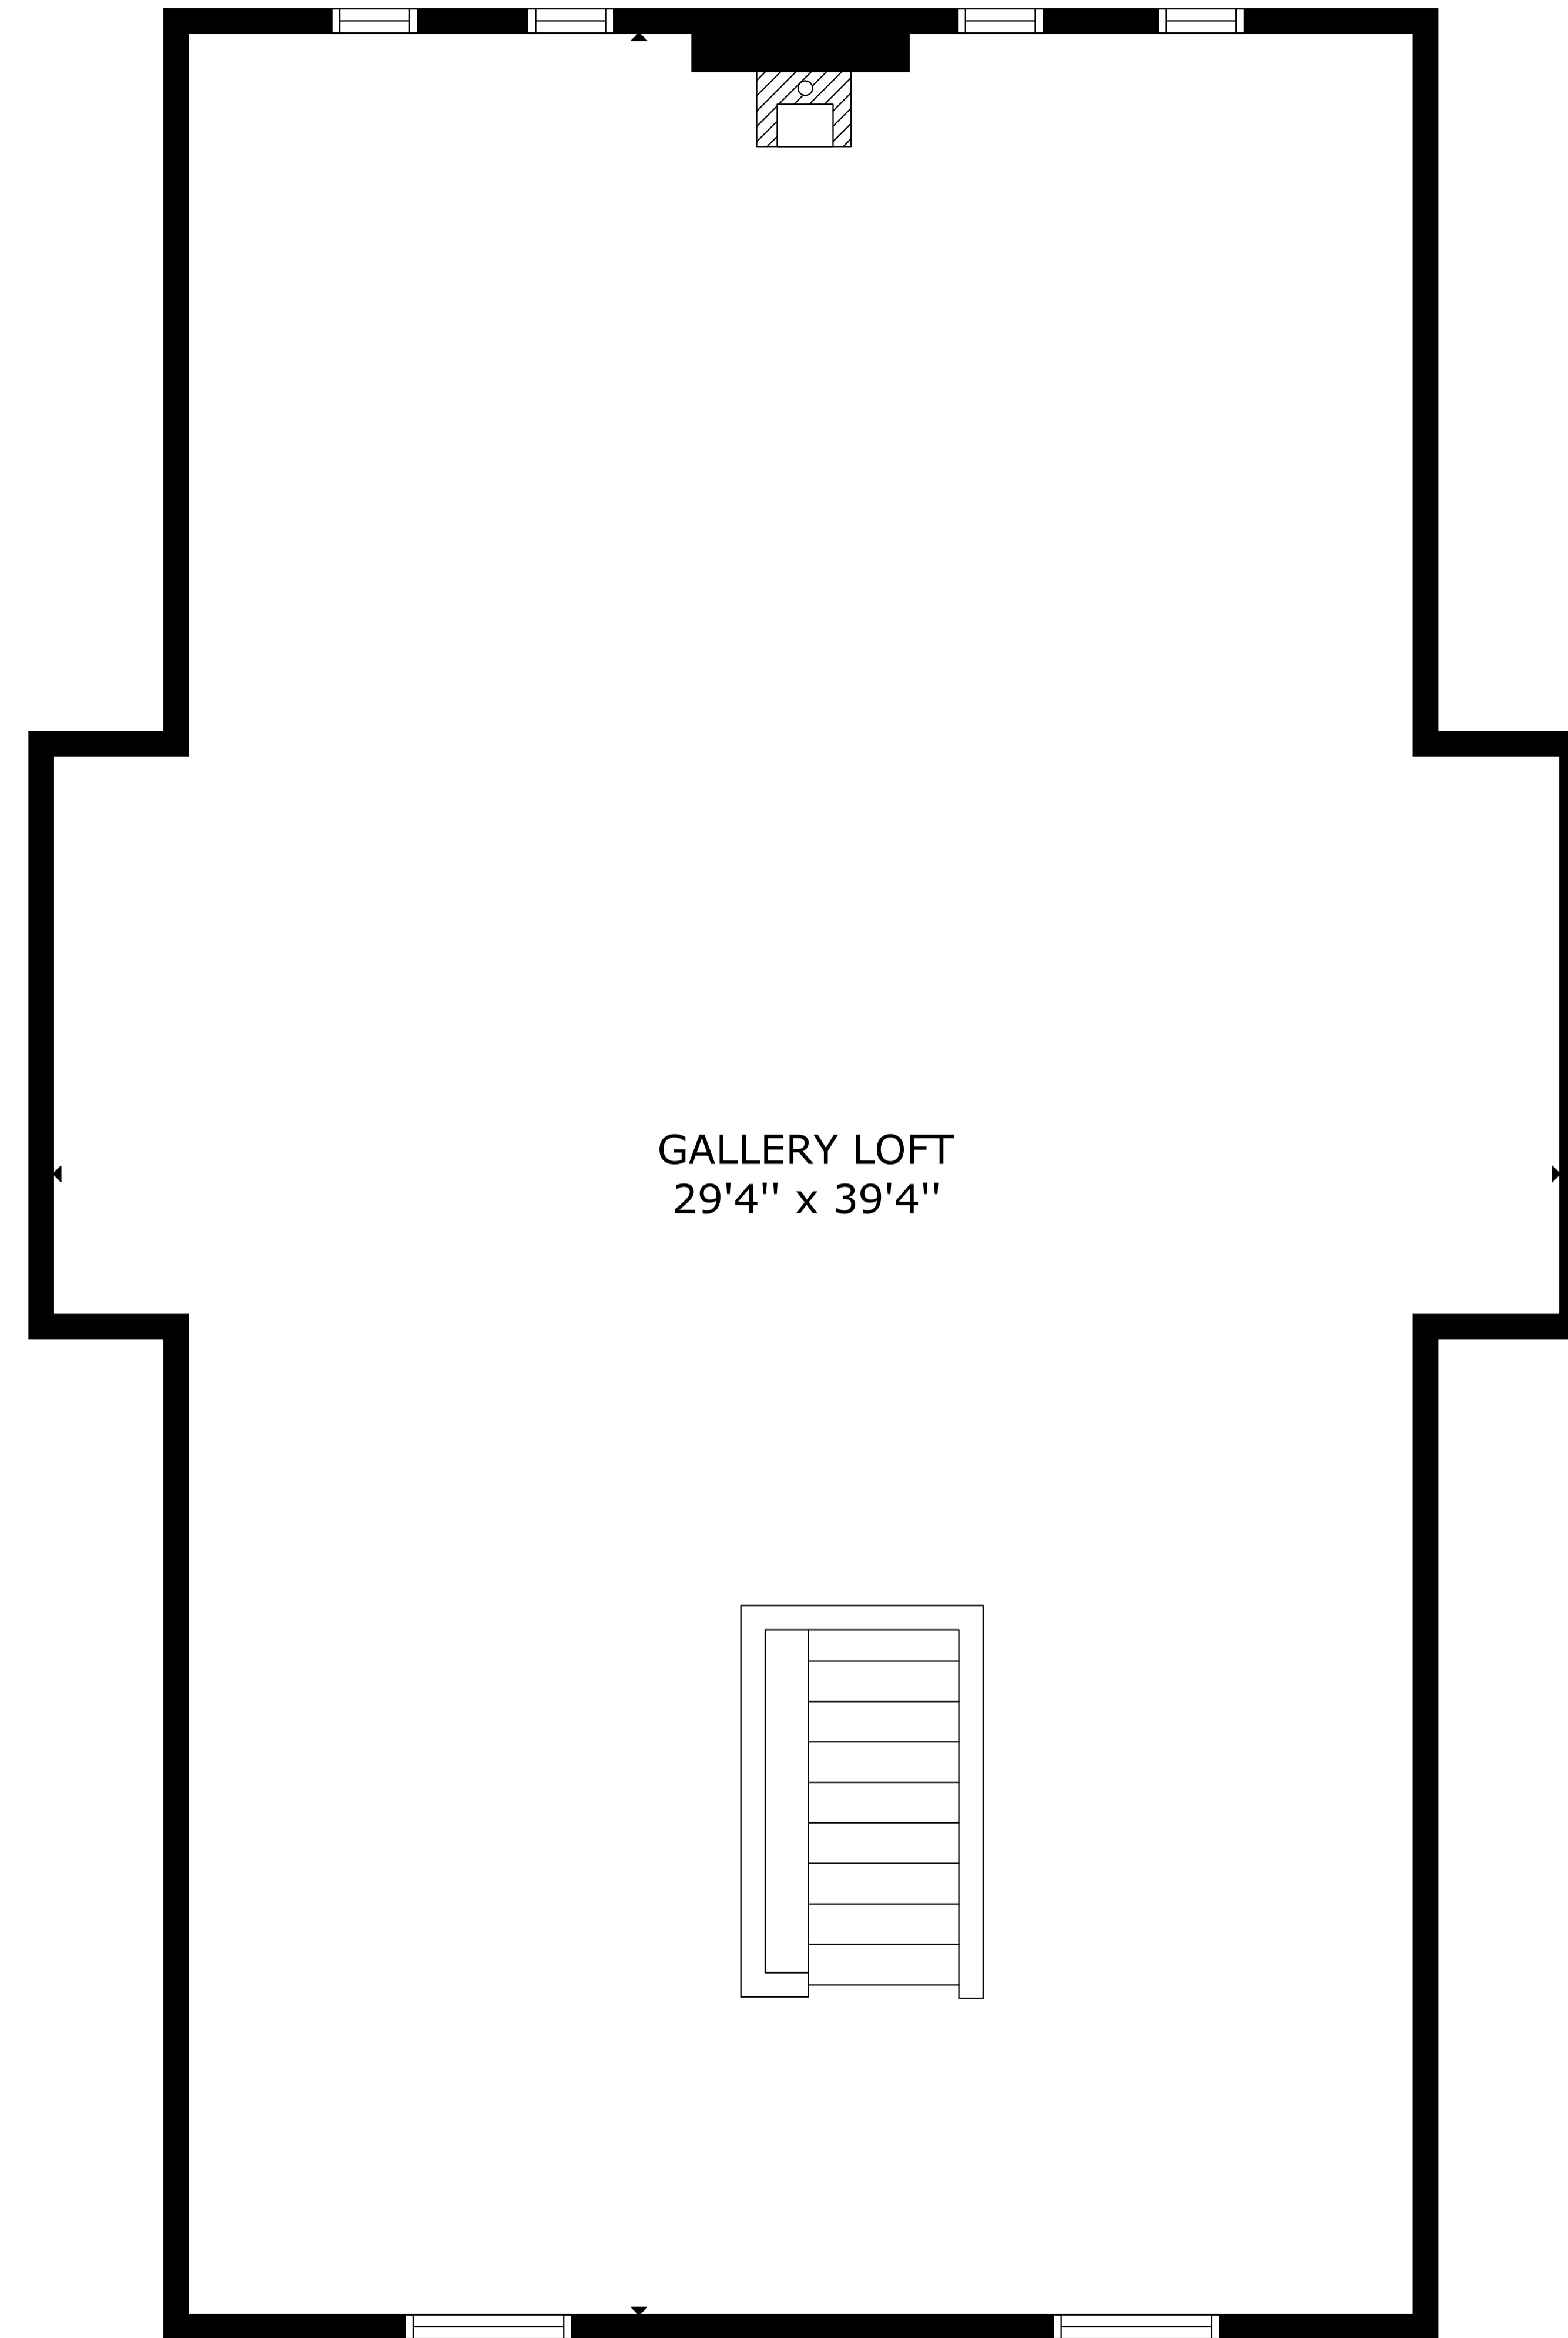

FLOOR 1

FLOOR 2

GROSS INTERNAL AREA  
 TOTAL: 3,640 sq ft  
 FLOOR 1: 115 sq ft, FLOOR 2: 2,313 sq ft, FLOOR 3: 1,212 sq ft  
 SIZE AND DIMENSIONS ARE APPROXIMATE, ACTUAL MAY VARY

GROSS INTERNAL AREA  
TOTAL: 3,640 sq ft

FLOOR 1: 115 sq ft, FLOOR 2: 2,313 sq ft, FLOOR 3: 1,212 sq ft  
SIZE AND DIMENSIONS ARE APPROXIMATE, ACTUAL MAY VARY

GALLERY LOFT  
29'4" x 39'4"

GROSS INTERNAL AREA  
TOTAL: 3,640 sq ft

FLOOR 1: 115 sq ft, FLOOR 2: 2,313 sq ft, FLOOR 3: 1,212 sq ft  
SIZE AND DIMENSIONS ARE APPROXIMATE, ACTUAL MAY VARY