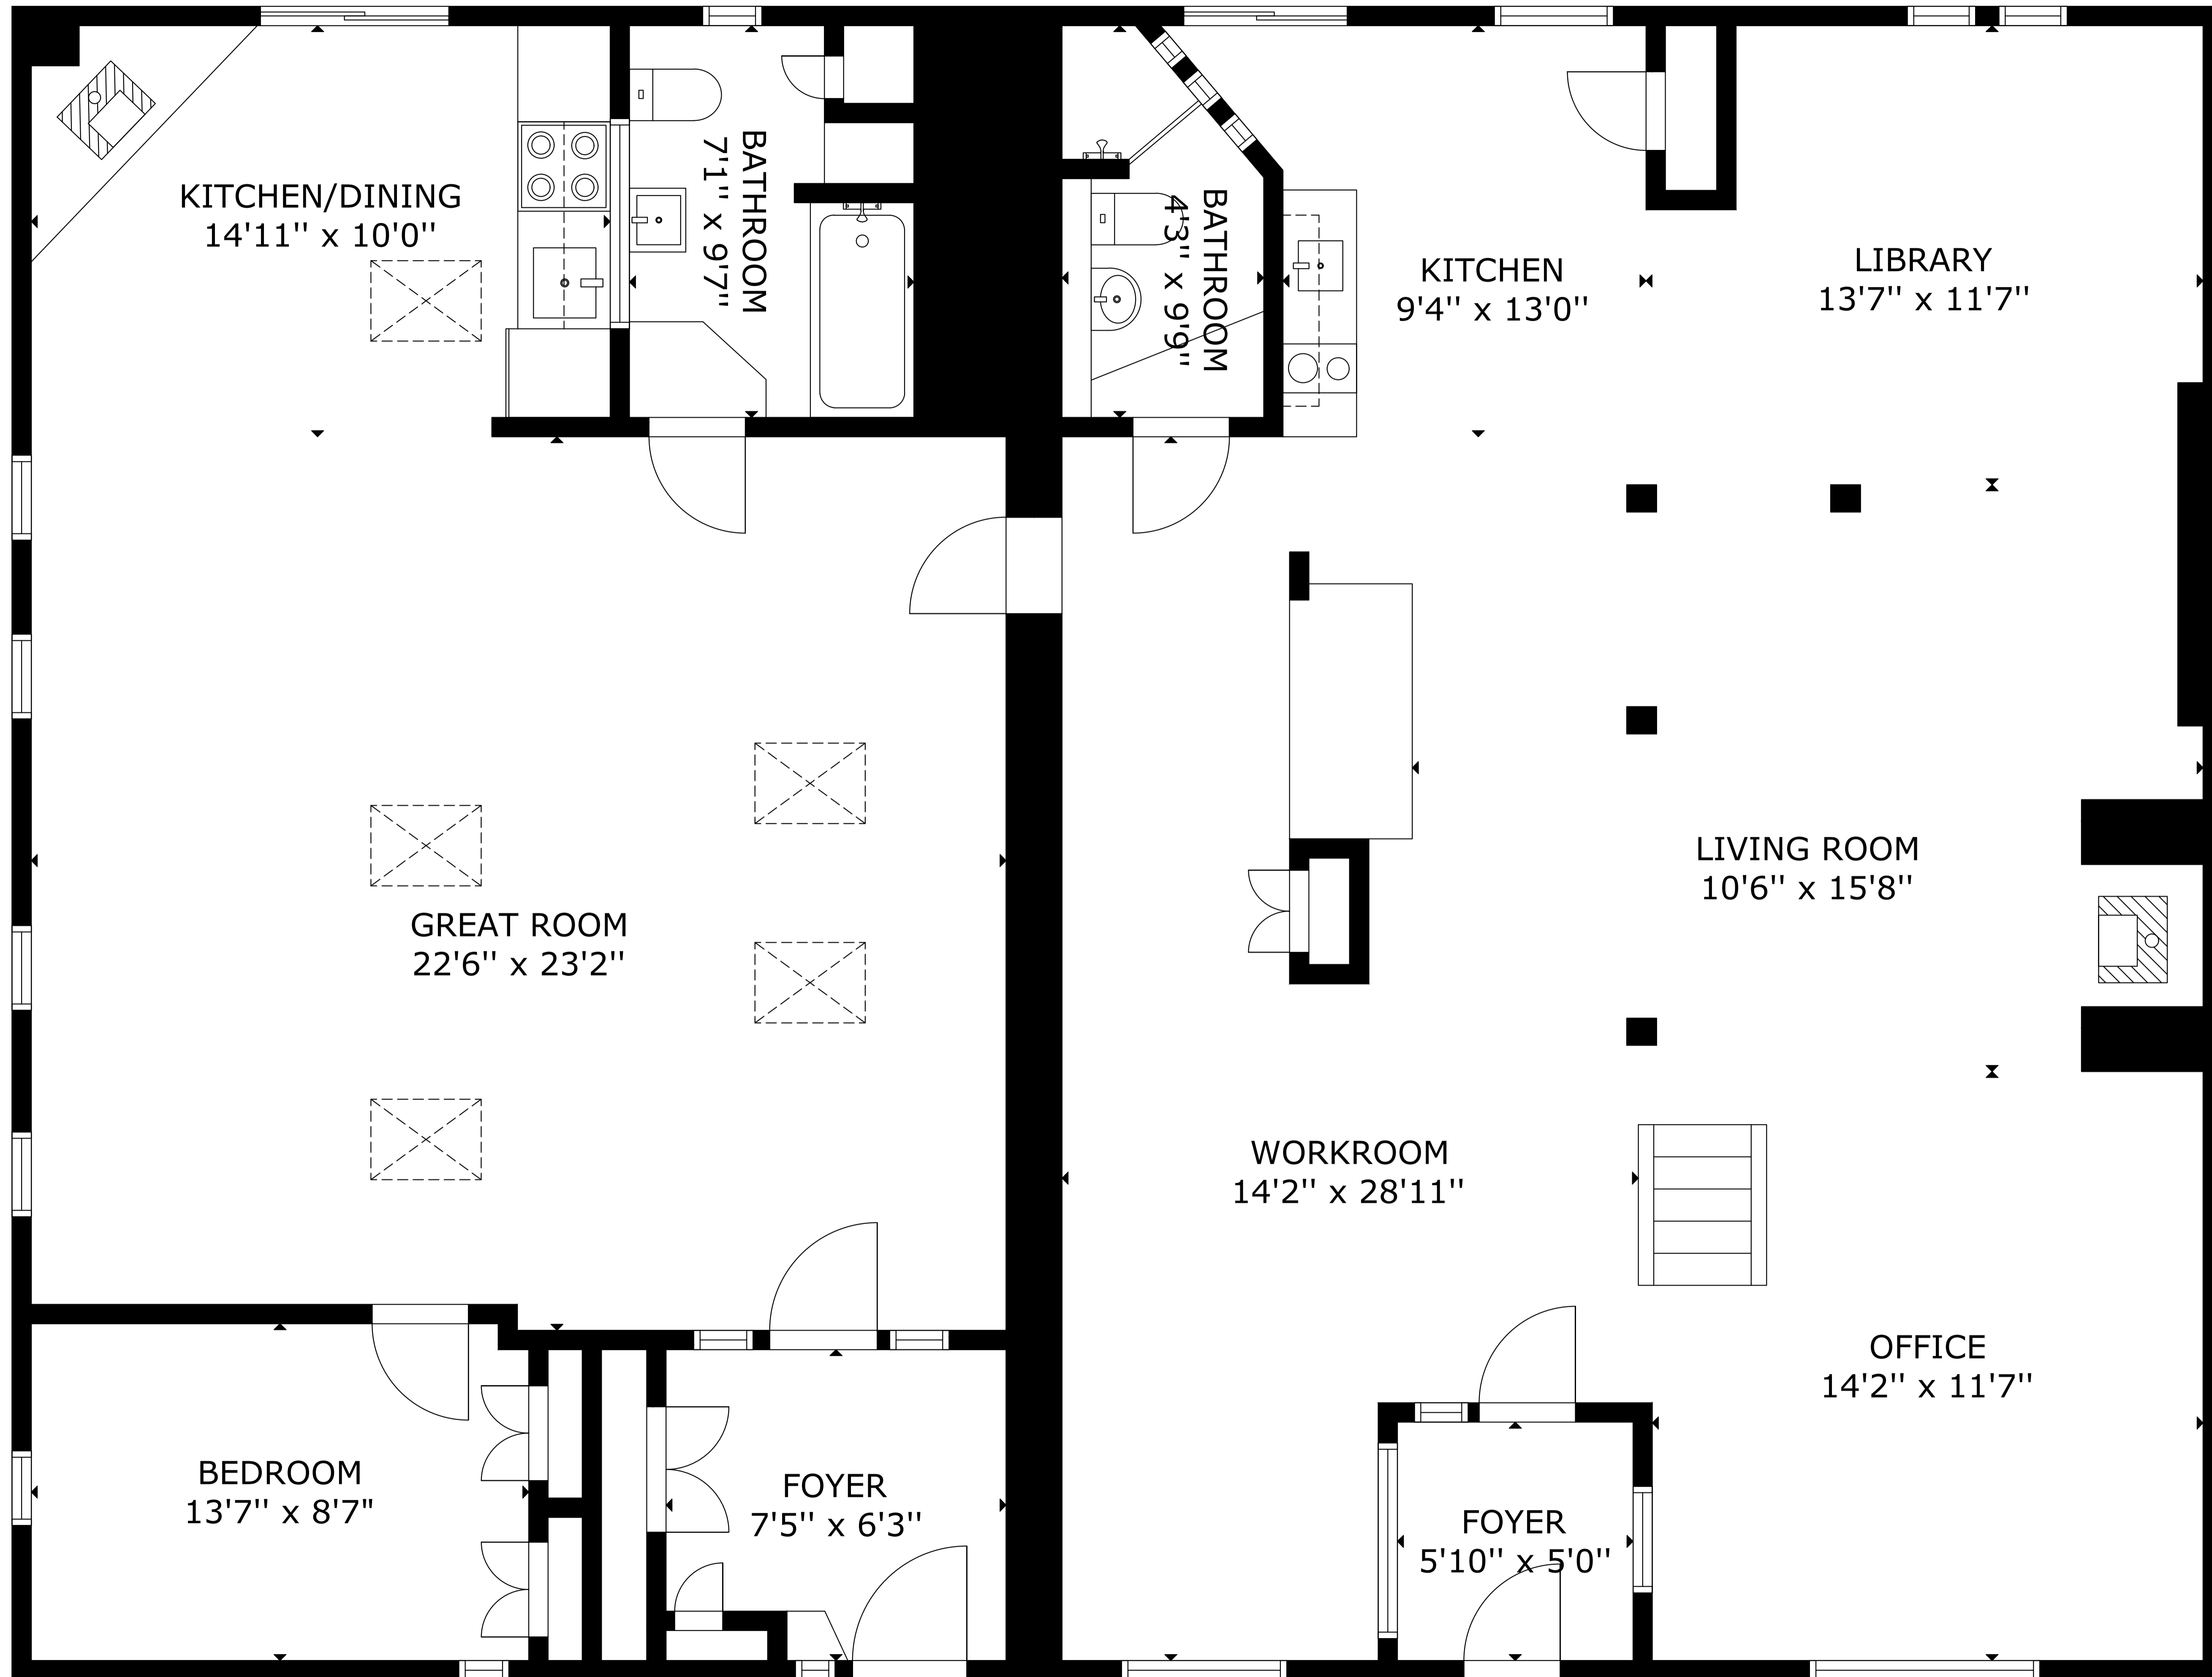

FLOOR 1

FLOOR 2

GROSS INTERNAL AREA  
 TOTAL: 3,640 sq ft  
 FLOOR 1: 115 sq ft, FLOOR 2: 2,313 sq ft, FLOOR 3: 1,212 sq ft  
 SIZE AND DIMENSIONS ARE APPROXIMATE, ACTUAL MAY VARY

GROSS INTERNAL AREA  
TOTAL: 3,640 sq ft

FLOOR 1: 115 sq ft, FLOOR 2: 2,313 sq ft, FLOOR 3: 1,212 sq ft  
SIZE AND DIMENSIONS ARE APPROXIMATE, ACTUAL MAY VARY

GALLERY LOFT  
29'4" x 39'4"

GROSS INTERNAL AREA  
TOTAL: 3,640 sq ft

FLOOR 1: 115 sq ft, FLOOR 2: 2,313 sq ft, FLOOR 3: 1,212 sq ft  
SIZE AND DIMENSIONS ARE APPROXIMATE, ACTUAL MAY VARY