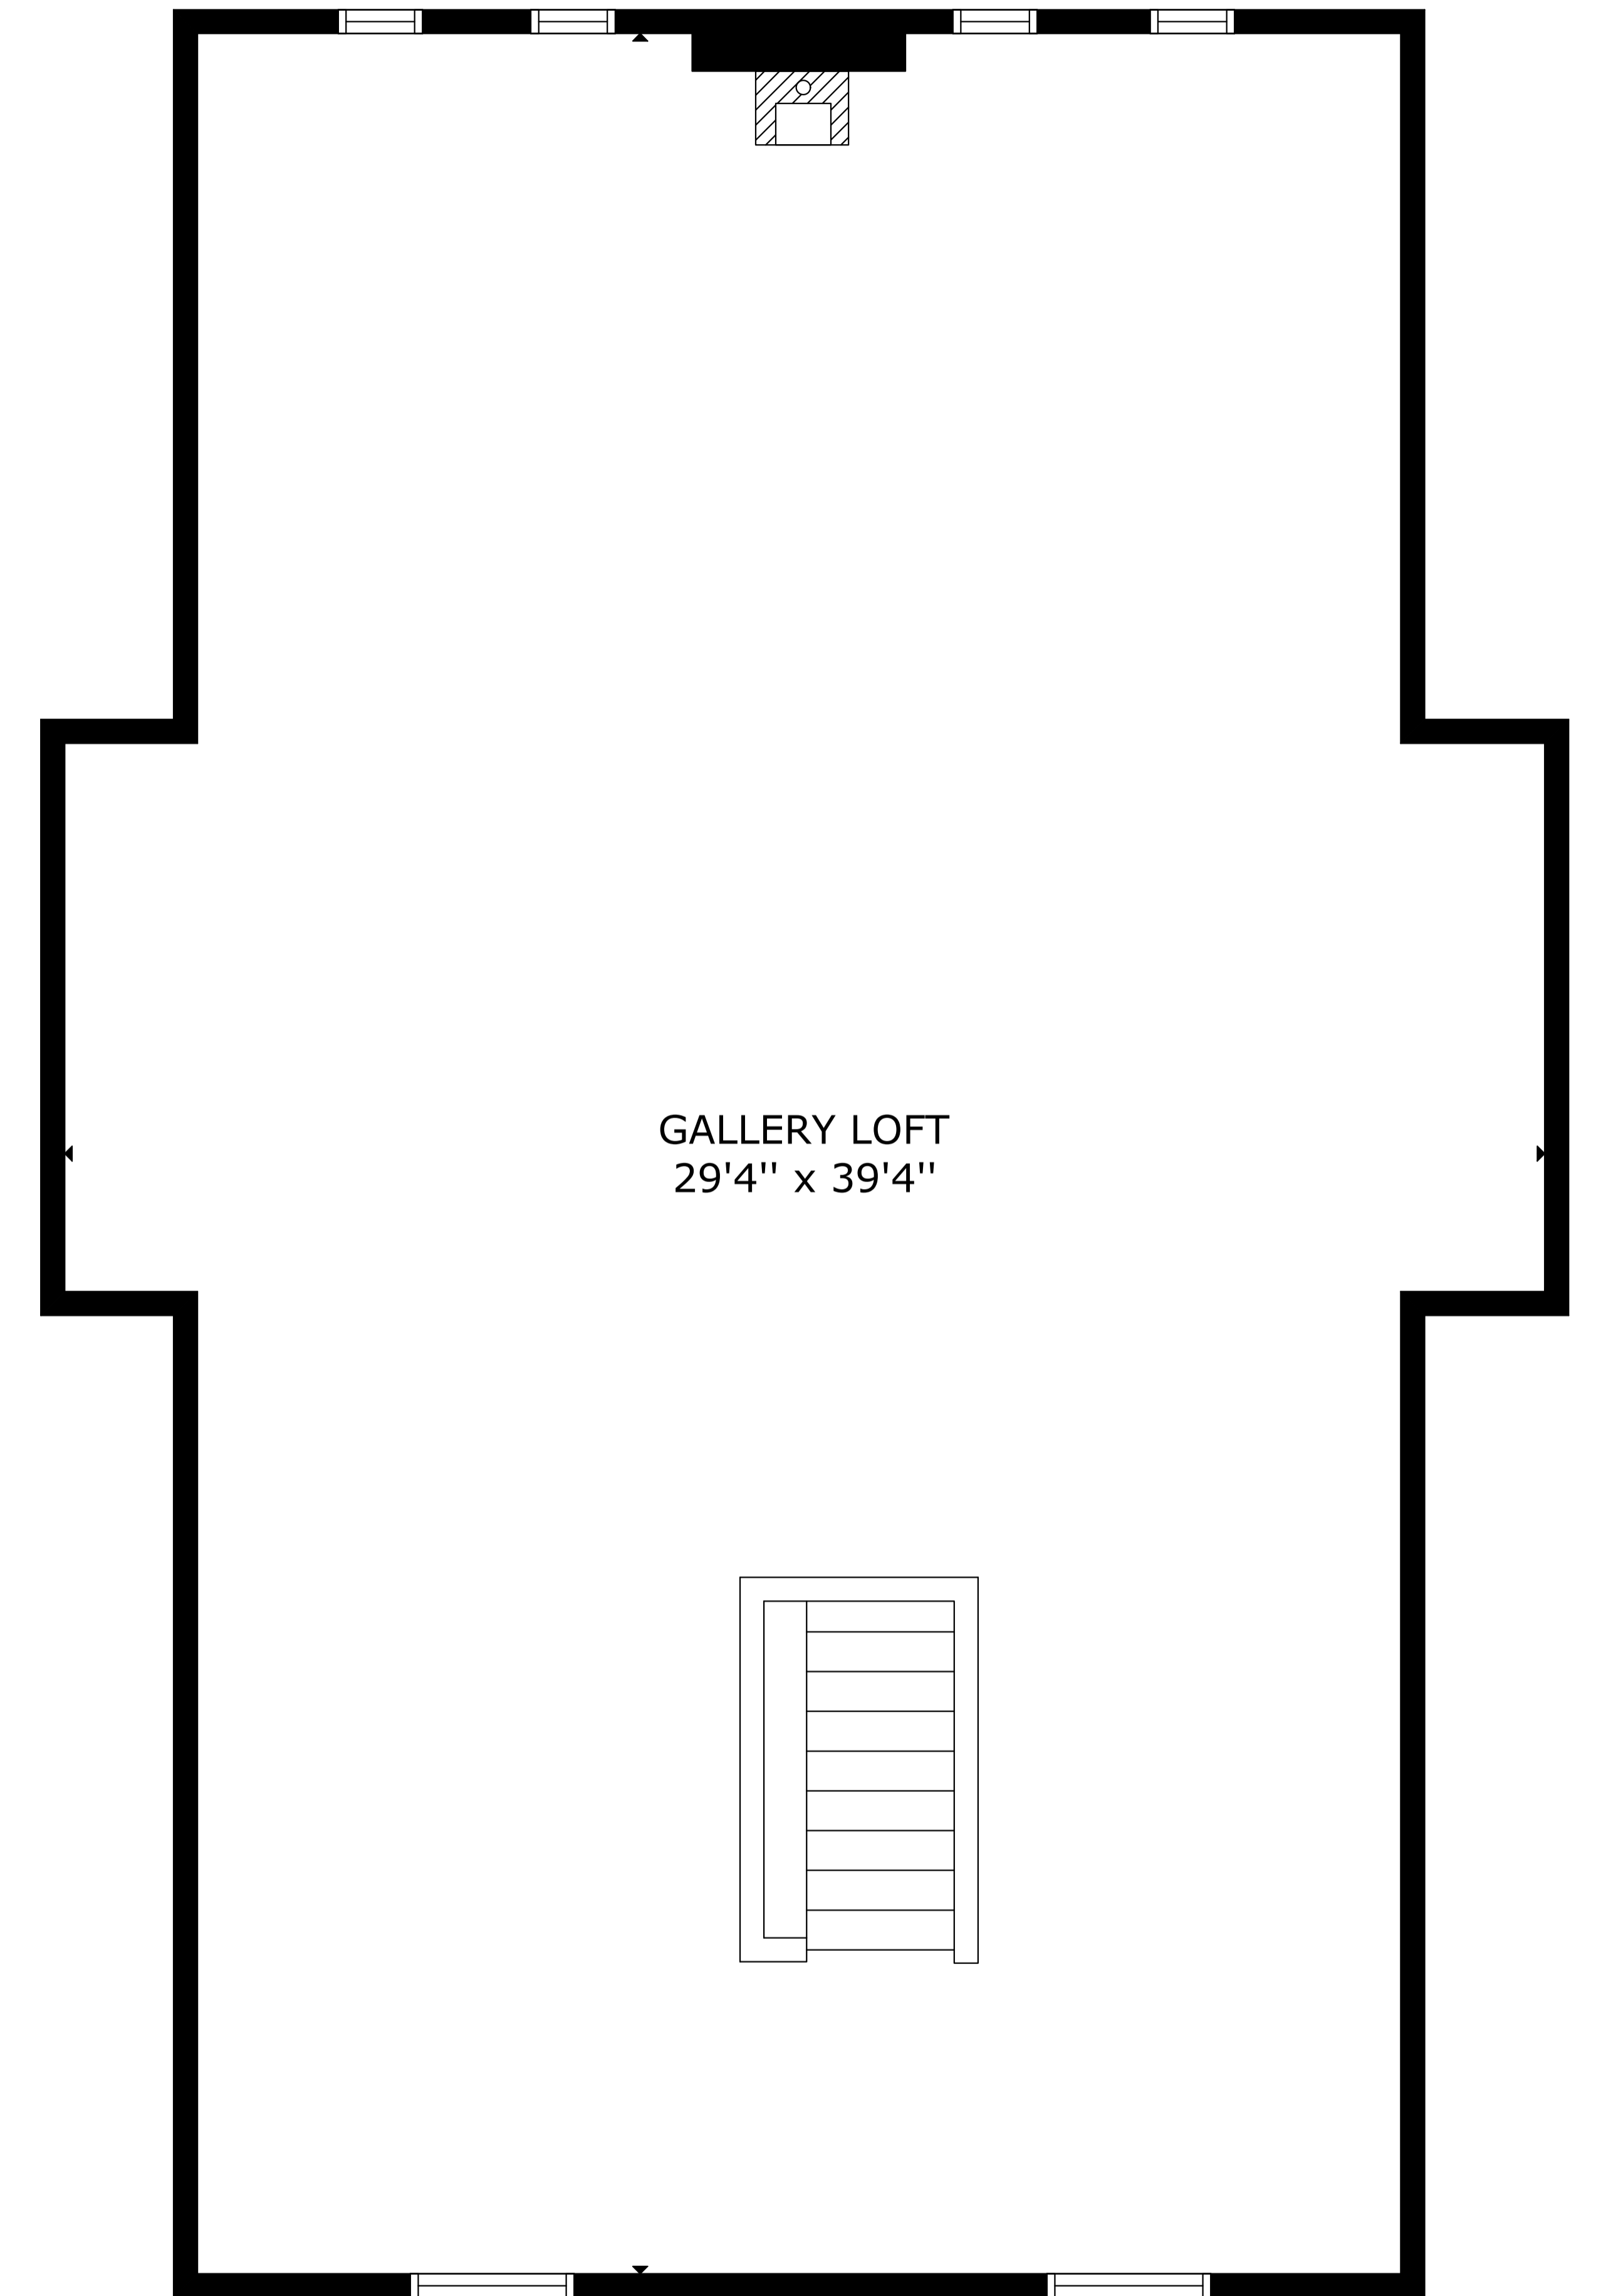

FLOOR 1

FLOOR 2

GROSS INTERNAL AREA  
 TOTAL: 3,640 sq ft  
 FLOOR 1: 115 sq ft, FLOOR 2: 2,313 sq ft, FLOOR 3: 1,212 sq ft  
 SIZE AND DIMENSIONS ARE APPROXIMATE, ACTUAL MAY VARY

GROSS INTERNAL AREA  
TOTAL: 3,640 sq ft

FLOOR 1: 115 sq ft, FLOOR 2: 2,313 sq ft, FLOOR 3: 1,212 sq ft  
SIZE AND DIMENSIONS ARE APPROXIMATE, ACTUAL MAY VARY

GALLERY LOFT  
29'4" x 39'4"

GROSS INTERNAL AREA  
TOTAL: 3,640 sq ft

FLOOR 1: 115 sq ft, FLOOR 2: 2,313 sq ft, FLOOR 3: 1,212 sq ft  
SIZE AND DIMENSIONS ARE APPROXIMATE, ACTUAL MAY VARY