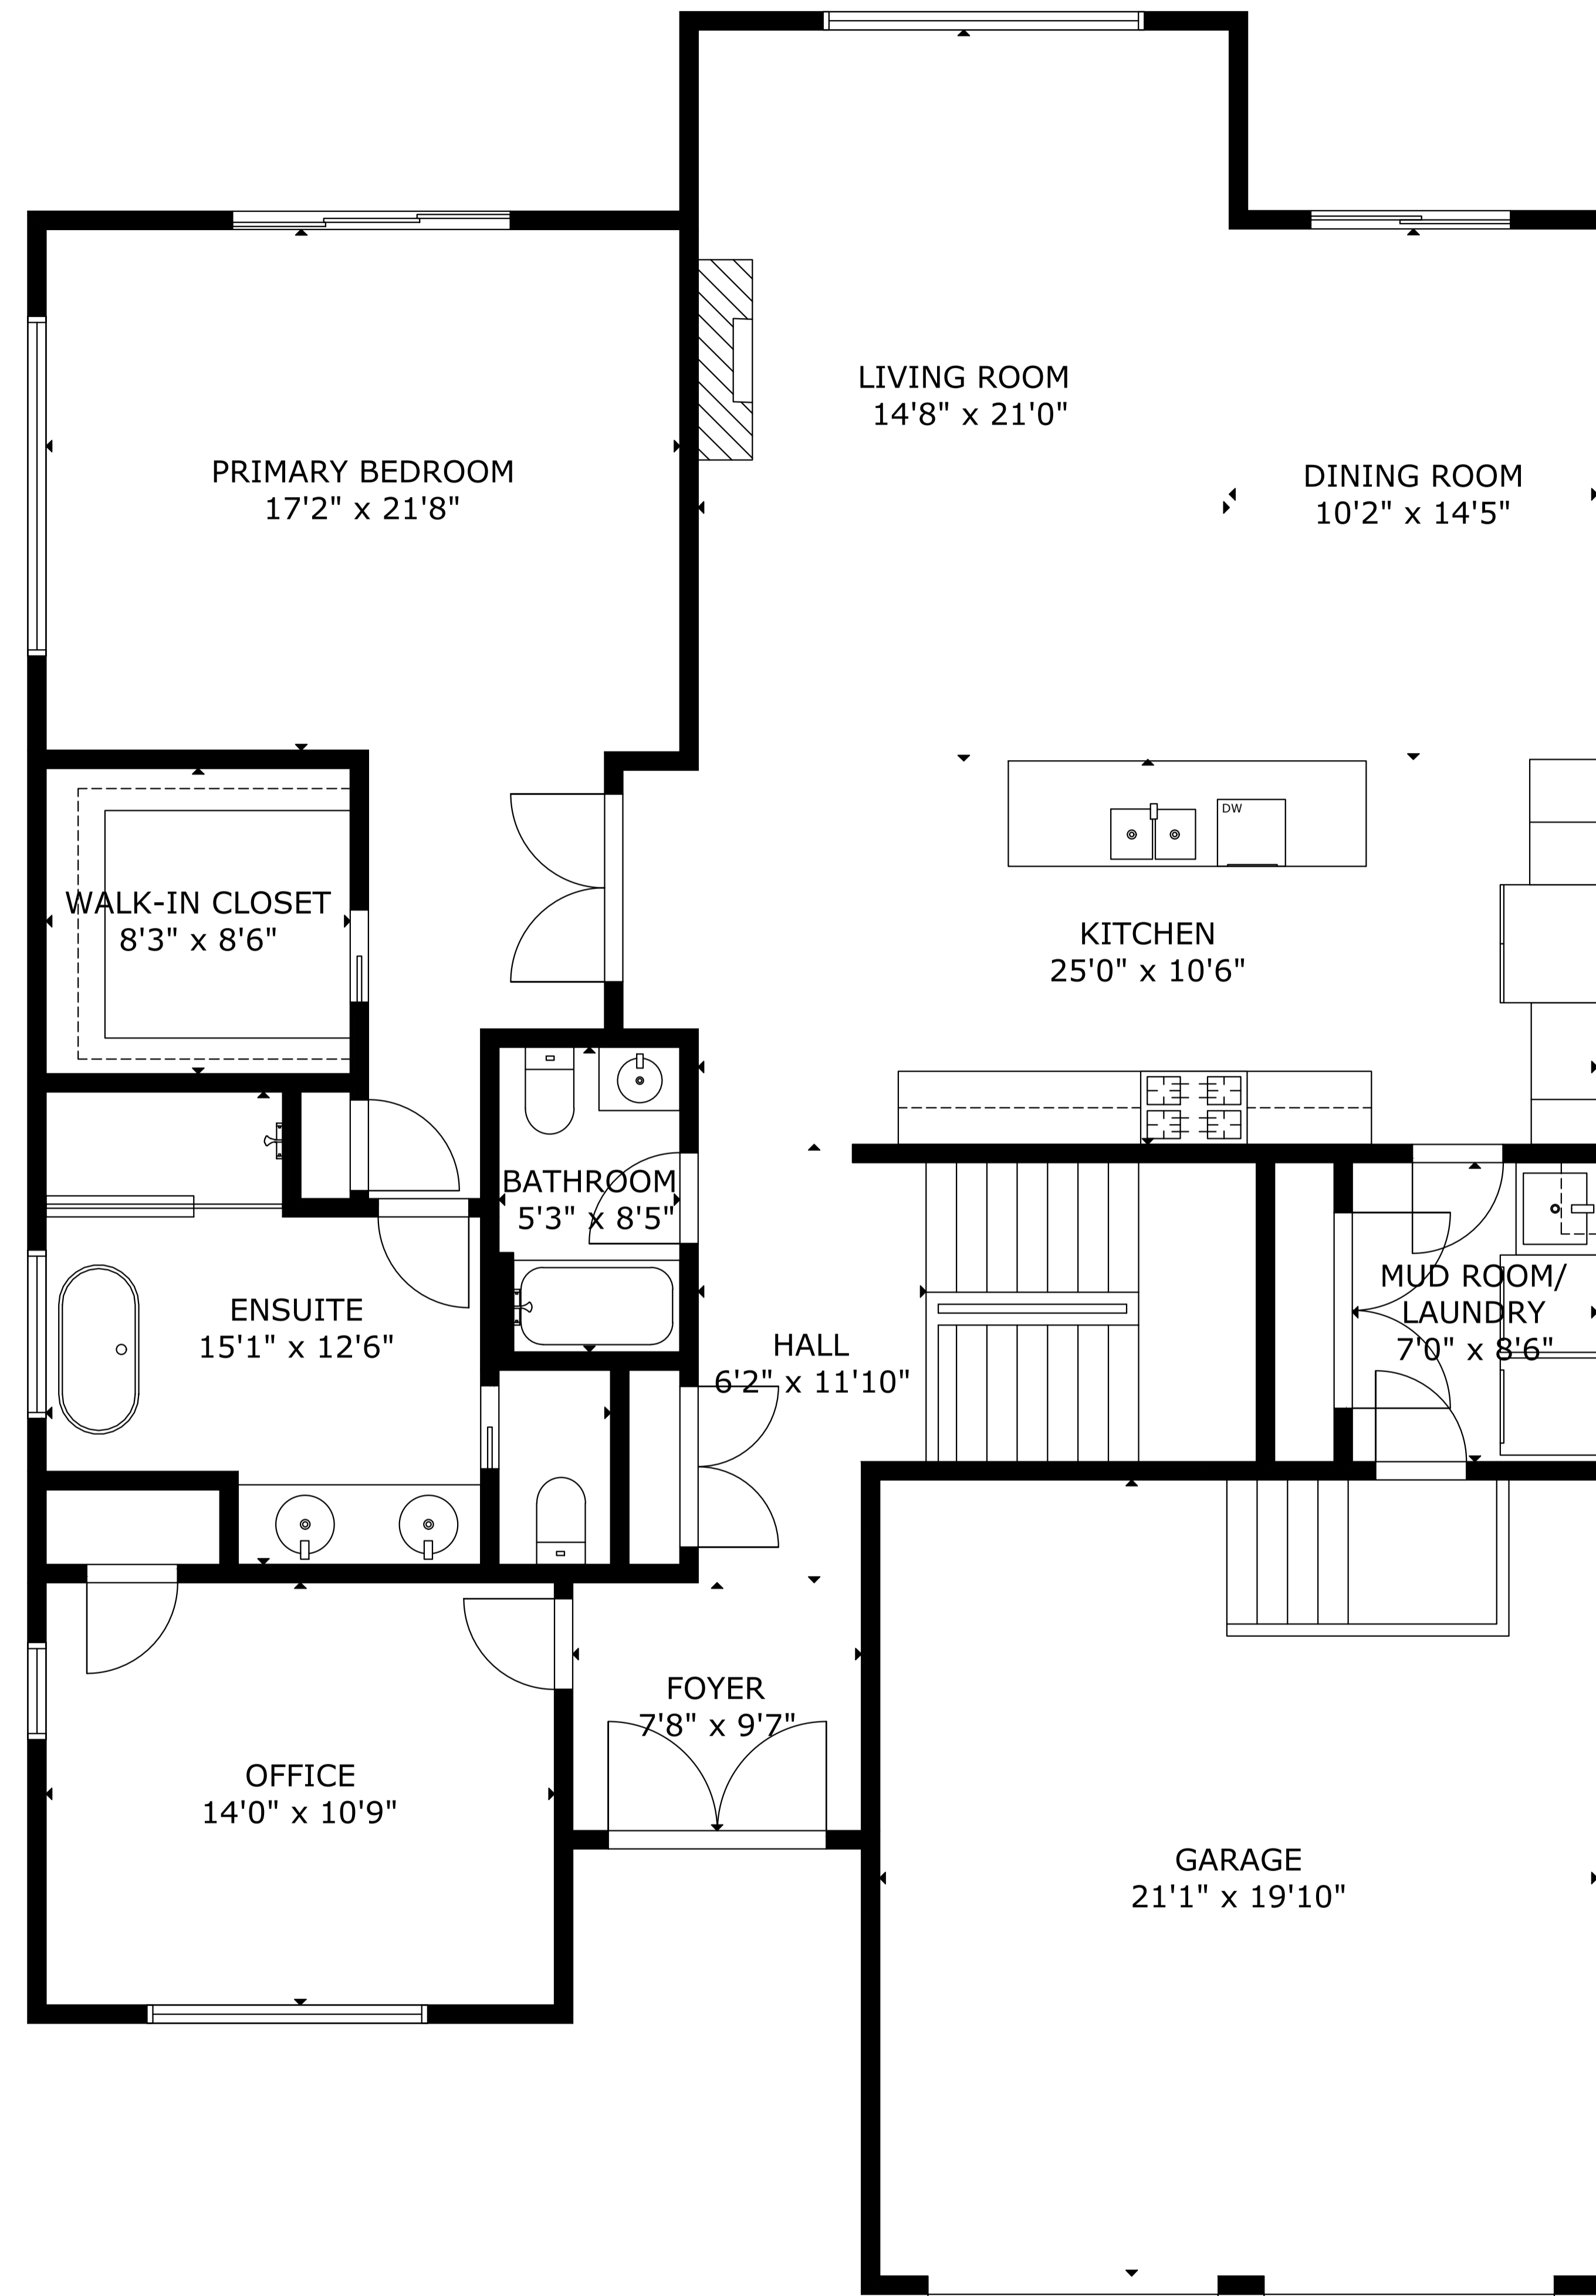

FLOOR 1

FLOOR 2

GROSS INTERNAL AREA
 TOTAL: 3,317 sq ft
 FLOOR 1: 1,561 sq ft, FLOOR 2: 1,756 sq ft
 EXCLUDED AREAS: GARAGE: 417 sq ft
 SIZE AND DIMENSIONS ARE APPROXIMATE, ACTUAL MAY VARY

GROSS INTERNAL AREA

TOTAL: 3,317 sq ft

FLOOR 1: 1,561 sq ft, FLOOR 2: 1,756 sq ft

EXCLUDED AREAS: GARAGE: 417 sq ft

SIZE AND DIMENSIONS ARE APPROXIMATE, ACTUAL MAY VARY

GROSS INTERNAL AREA

TOTAL: 3,317 sq ft

FLOOR 1: 1,561 sq ft, FLOOR 2: 1,756 sq ft

EXCLUDED AREAS: GARAGE: 417 sq ft

SIZE AND DIMENSIONS ARE APPROXIMATE, ACTUAL MAY VARY