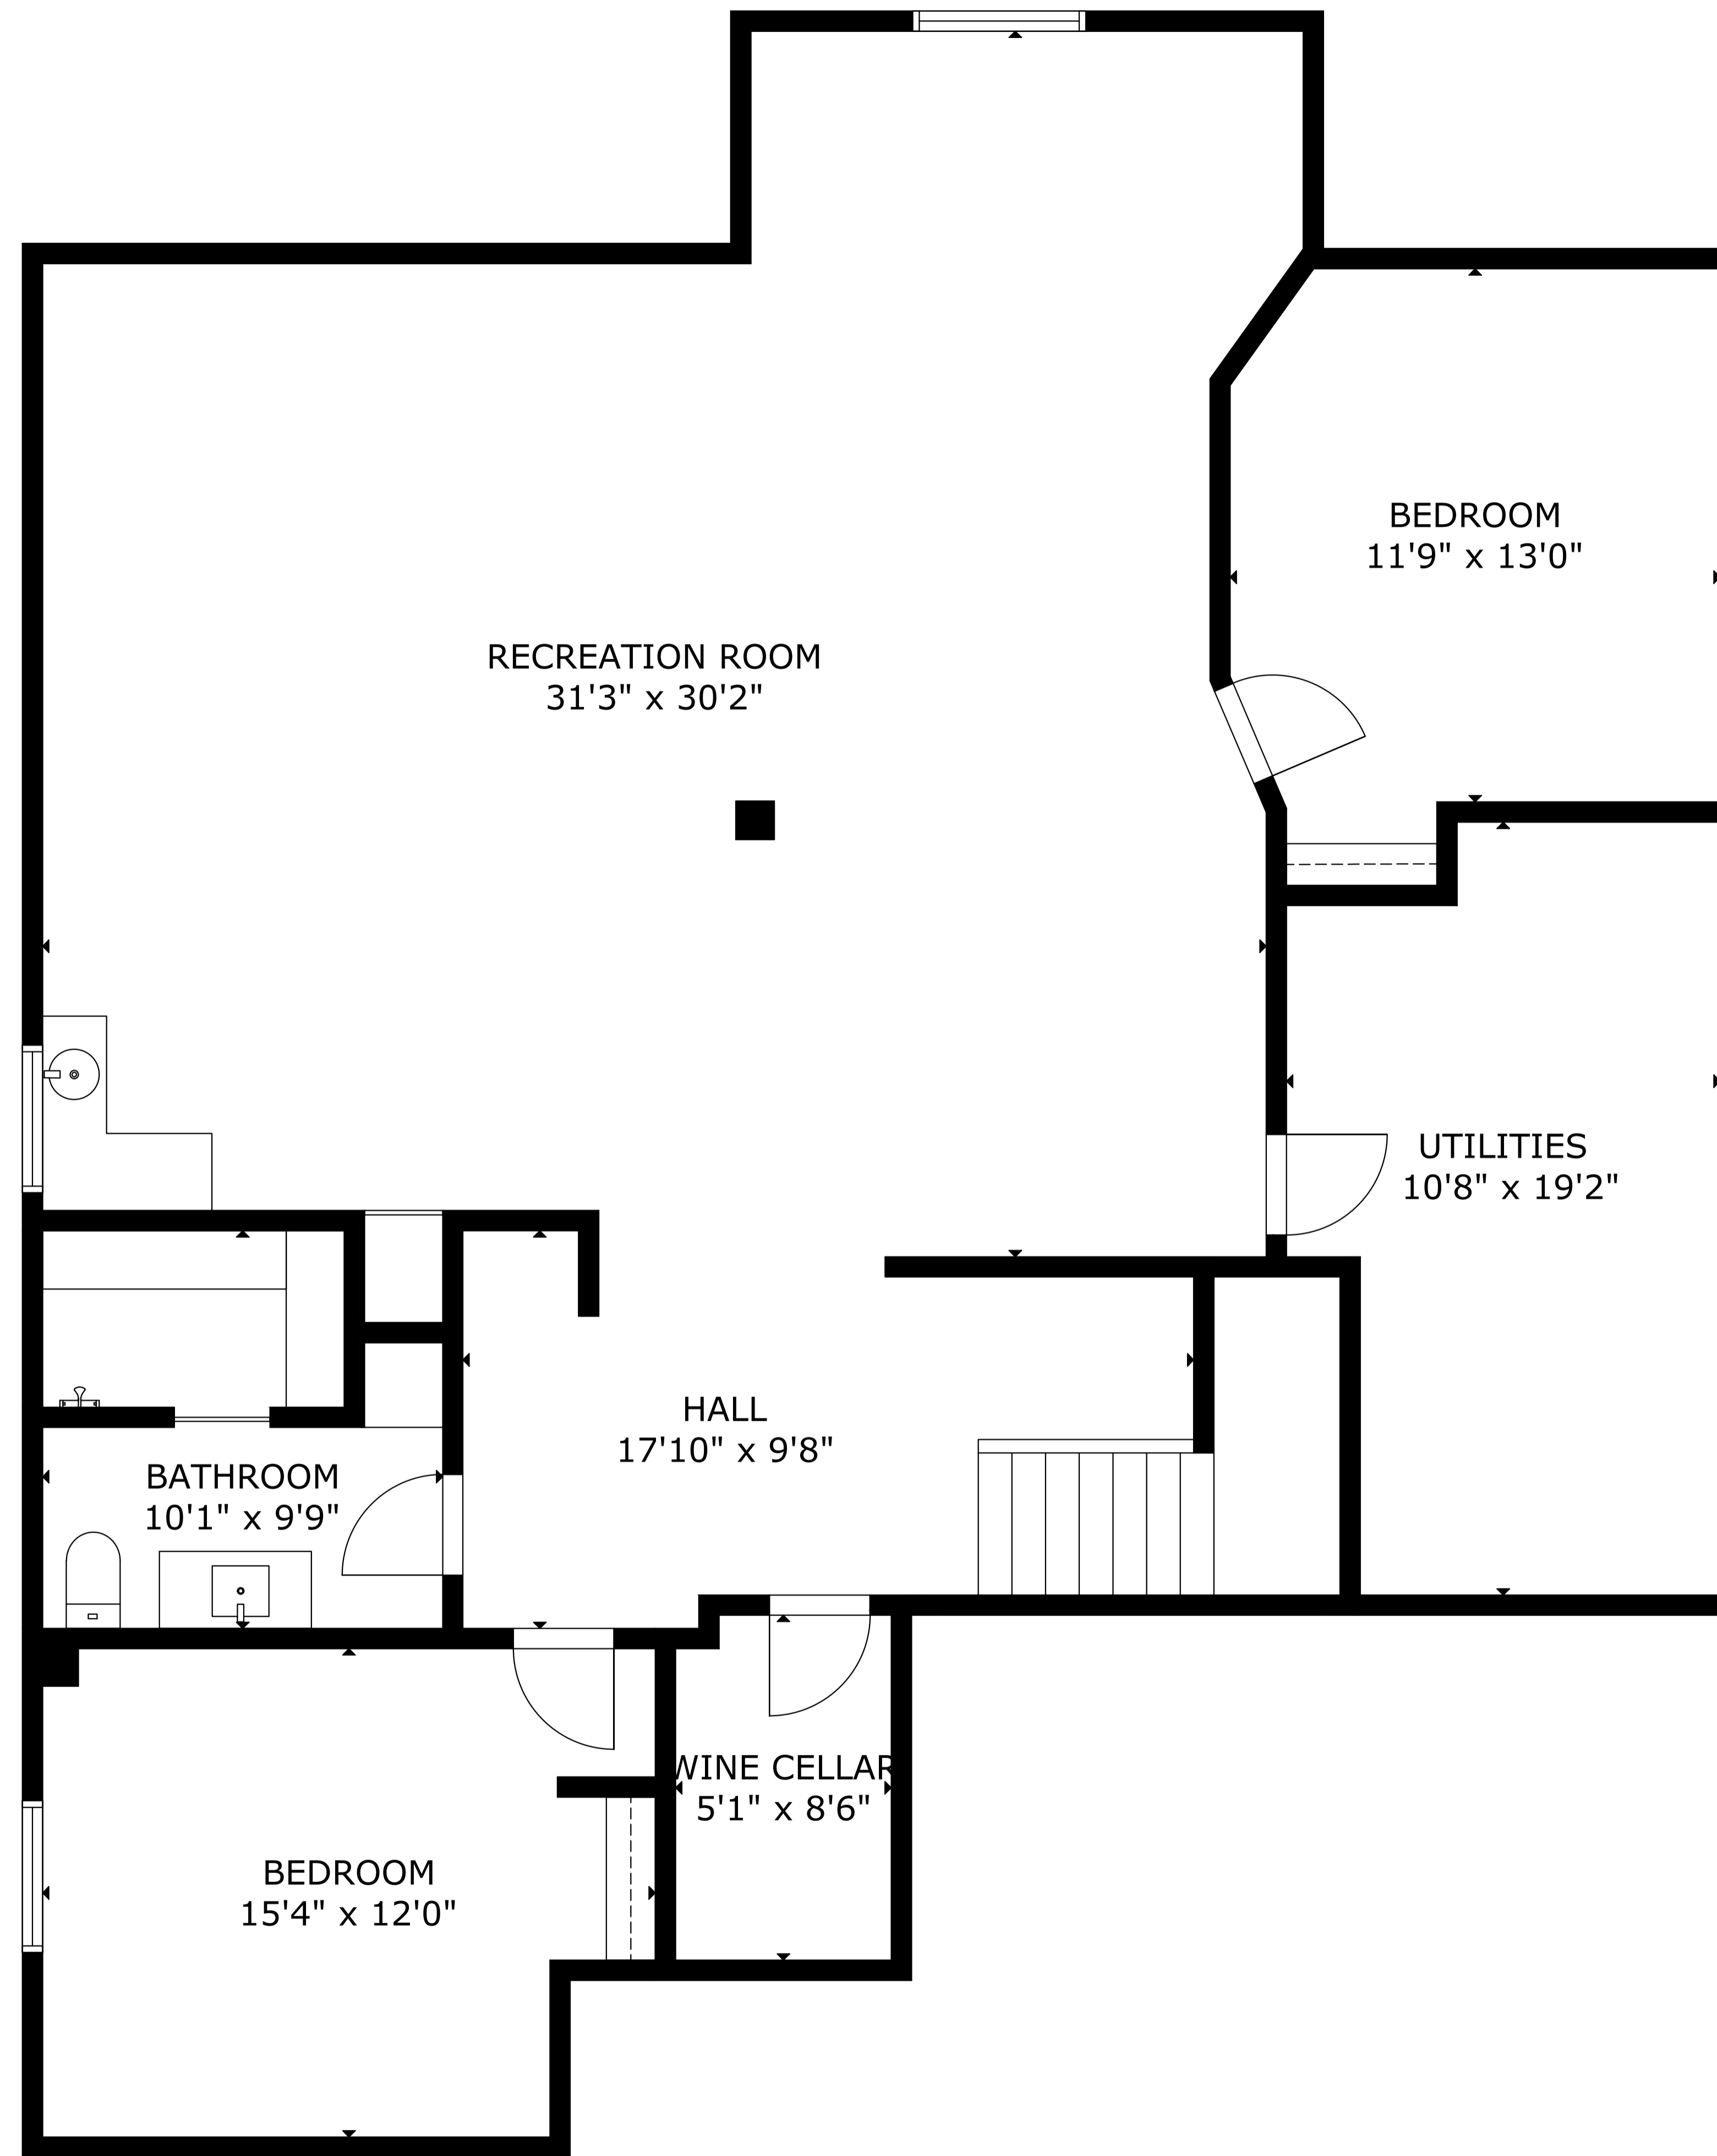

FLOOR 1

FLOOR 2

GROSS INTERNAL AREA
 TOTAL: 3,317 sq ft
 FLOOR 1: 1,561 sq ft, FLOOR 2: 1,756 sq ft
 EXCLUDED AREAS: GARAGE: 417 sq ft
 SIZE AND DIMENSIONS ARE APPROXIMATE, ACTUAL MAY VARY

GROSS INTERNAL AREA

TOTAL: 3,317 sq ft

FLOOR 1: 1,561 sq ft, FLOOR 2: 1,756 sq ft

EXCLUDED AREAS: GARAGE: 417 sq ft

SIZE AND DIMENSIONS ARE APPROXIMATE, ACTUAL MAY VARY

GROSS INTERNAL AREA

TOTAL: 3,317 sq ft

FLOOR 1: 1,561 sq ft, FLOOR 2: 1,756 sq ft

EXCLUDED AREAS: GARAGE: 417 sq ft

SIZE AND DIMENSIONS ARE APPROXIMATE, ACTUAL MAY VARY