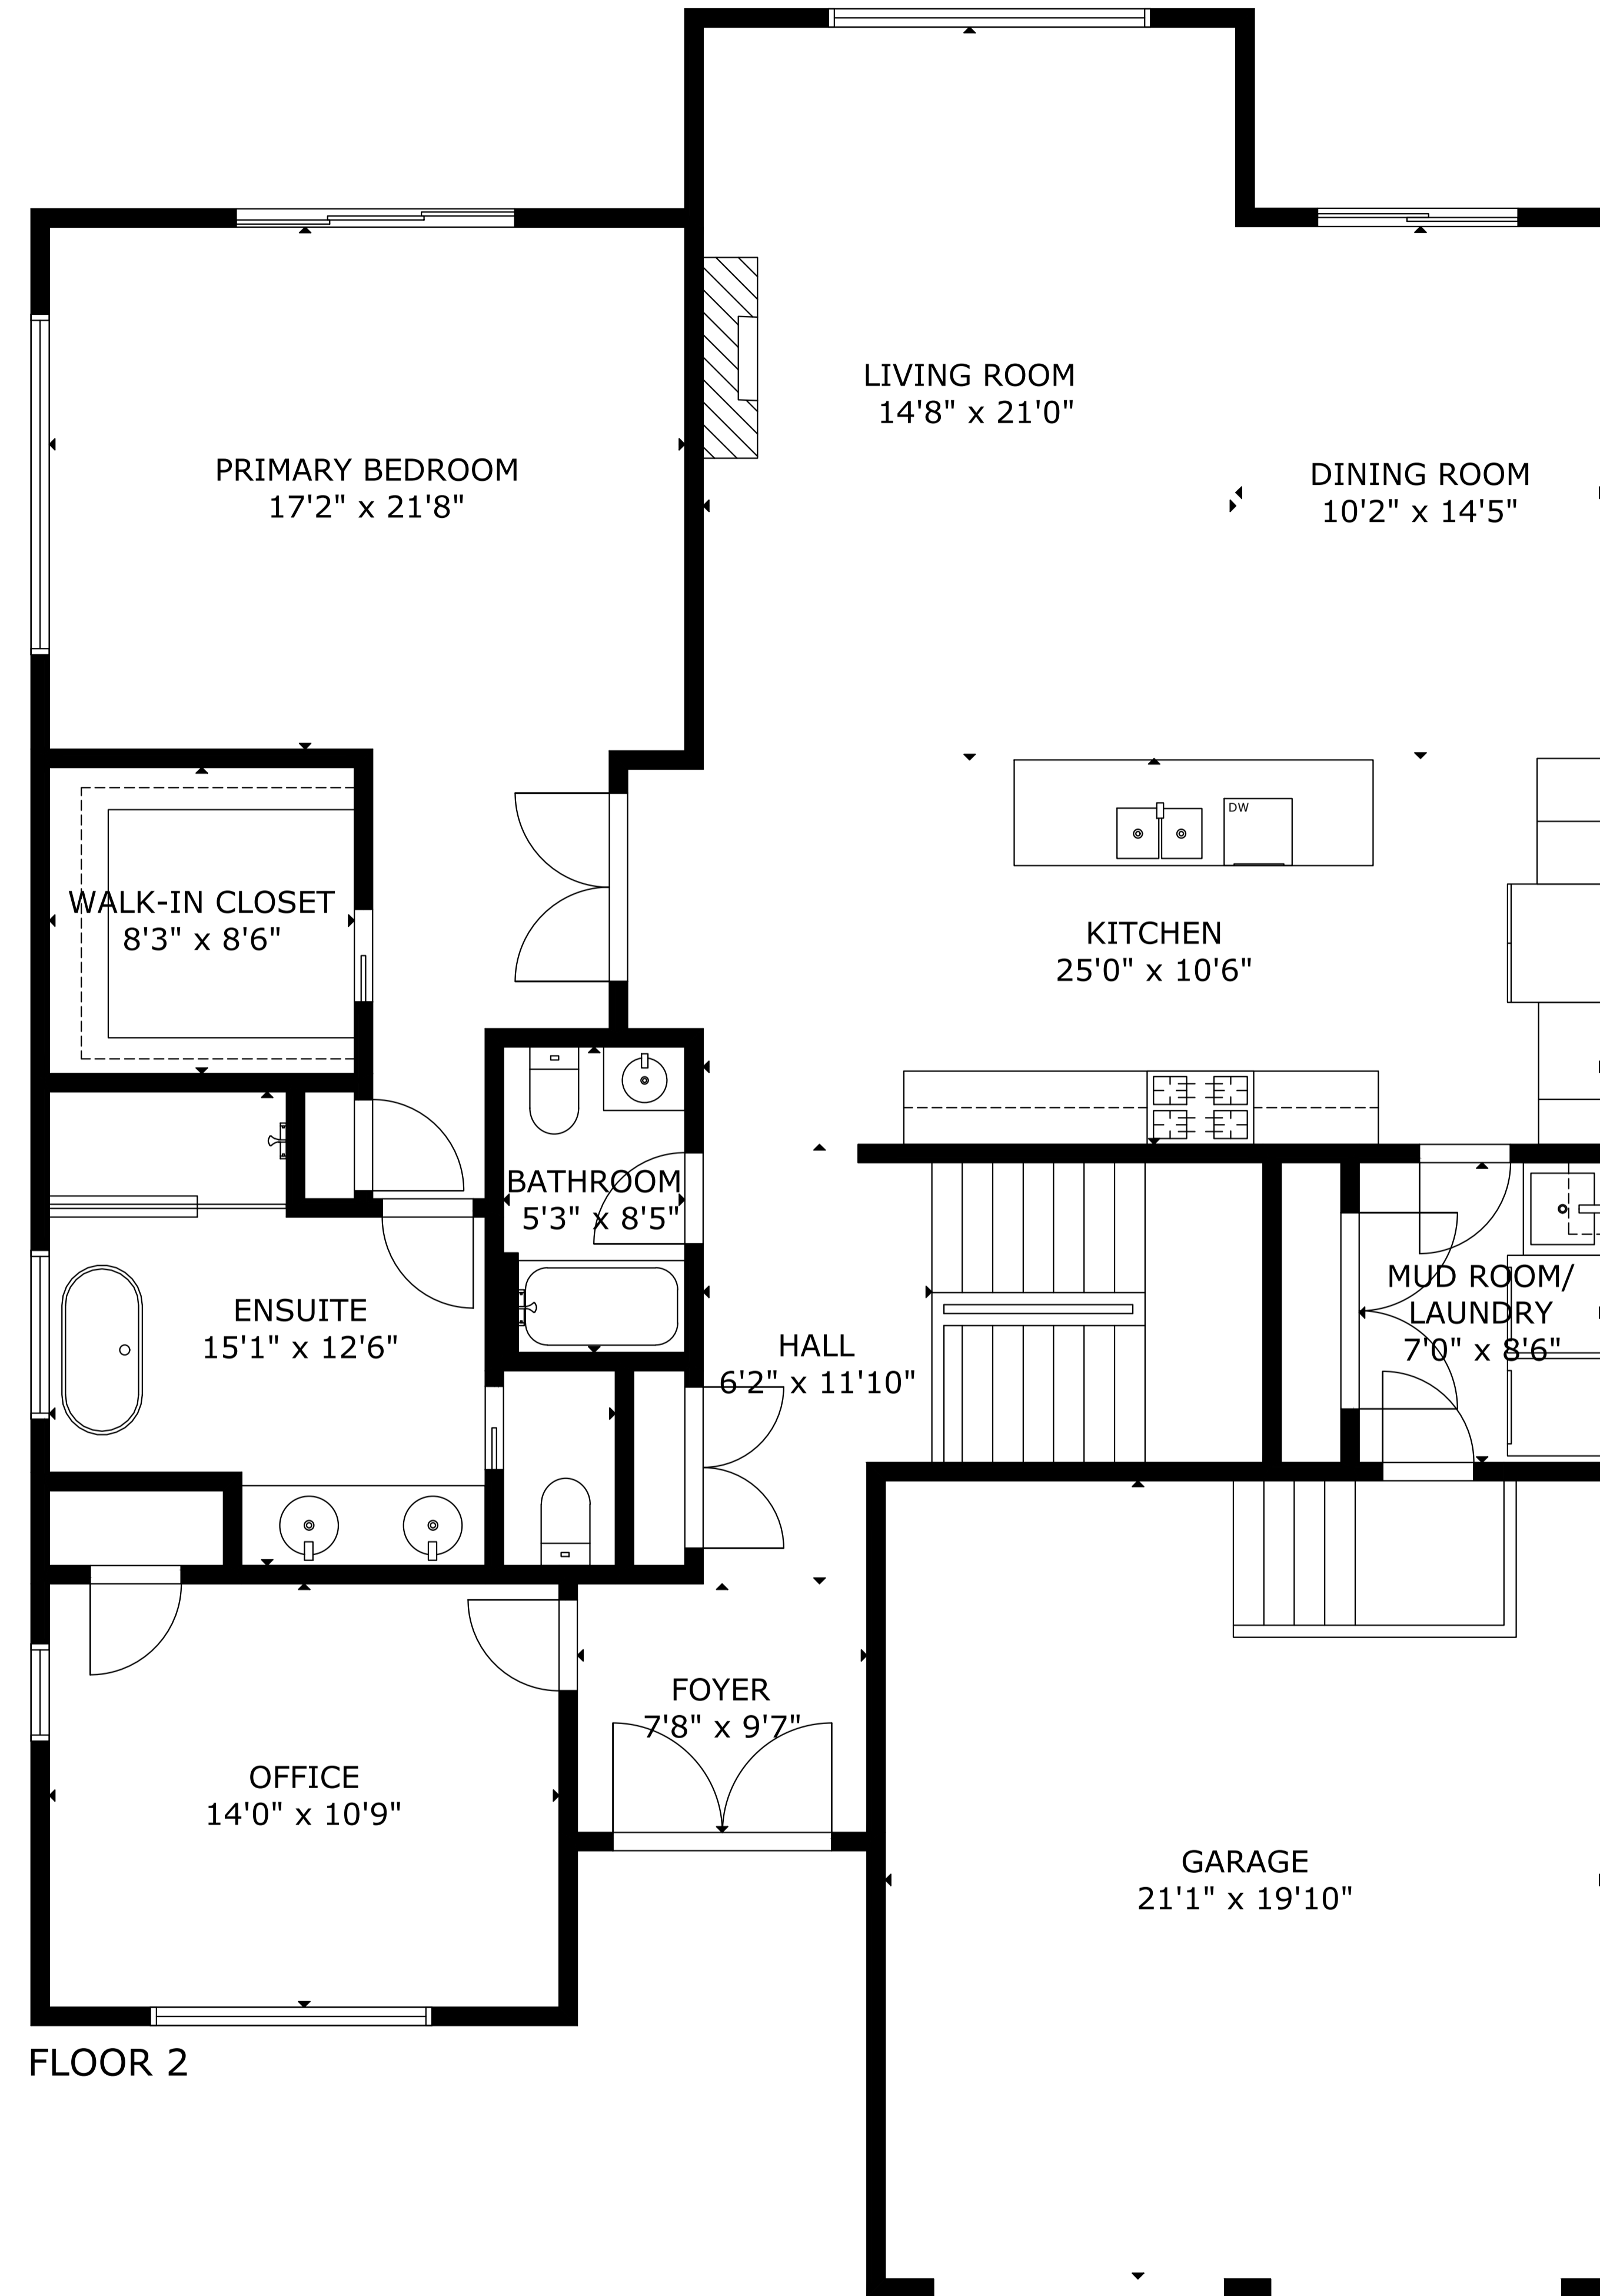

FLOOR 1

FLOOR 2

GROSS INTERNAL AREA
 TOTAL: 3,317 sq ft
 FLOOR 1: 1,561 sq ft, FLOOR 2: 1,756 sq ft
 EXCLUDED AREAS: GARAGE: 417 sq ft
 SIZE AND DIMENSIONS ARE APPROXIMATE, ACTUAL MAY VARY

GROSS INTERNAL AREA

TOTAL: 3,317 sq ft

FLOOR 1: 1,561 sq ft, FLOOR 2: 1,756 sq ft

EXCLUDED AREAS: GARAGE: 417 sq ft

SIZE AND DIMENSIONS ARE APPROXIMATE, ACTUAL MAY VARY

GROSS INTERNAL AREA

TOTAL: 3,317 sq ft

FLOOR 1: 1,561 sq ft, FLOOR 2: 1,756 sq ft

EXCLUDED AREAS: GARAGE: 417 sq ft

SIZE AND DIMENSIONS ARE APPROXIMATE, ACTUAL MAY VARY