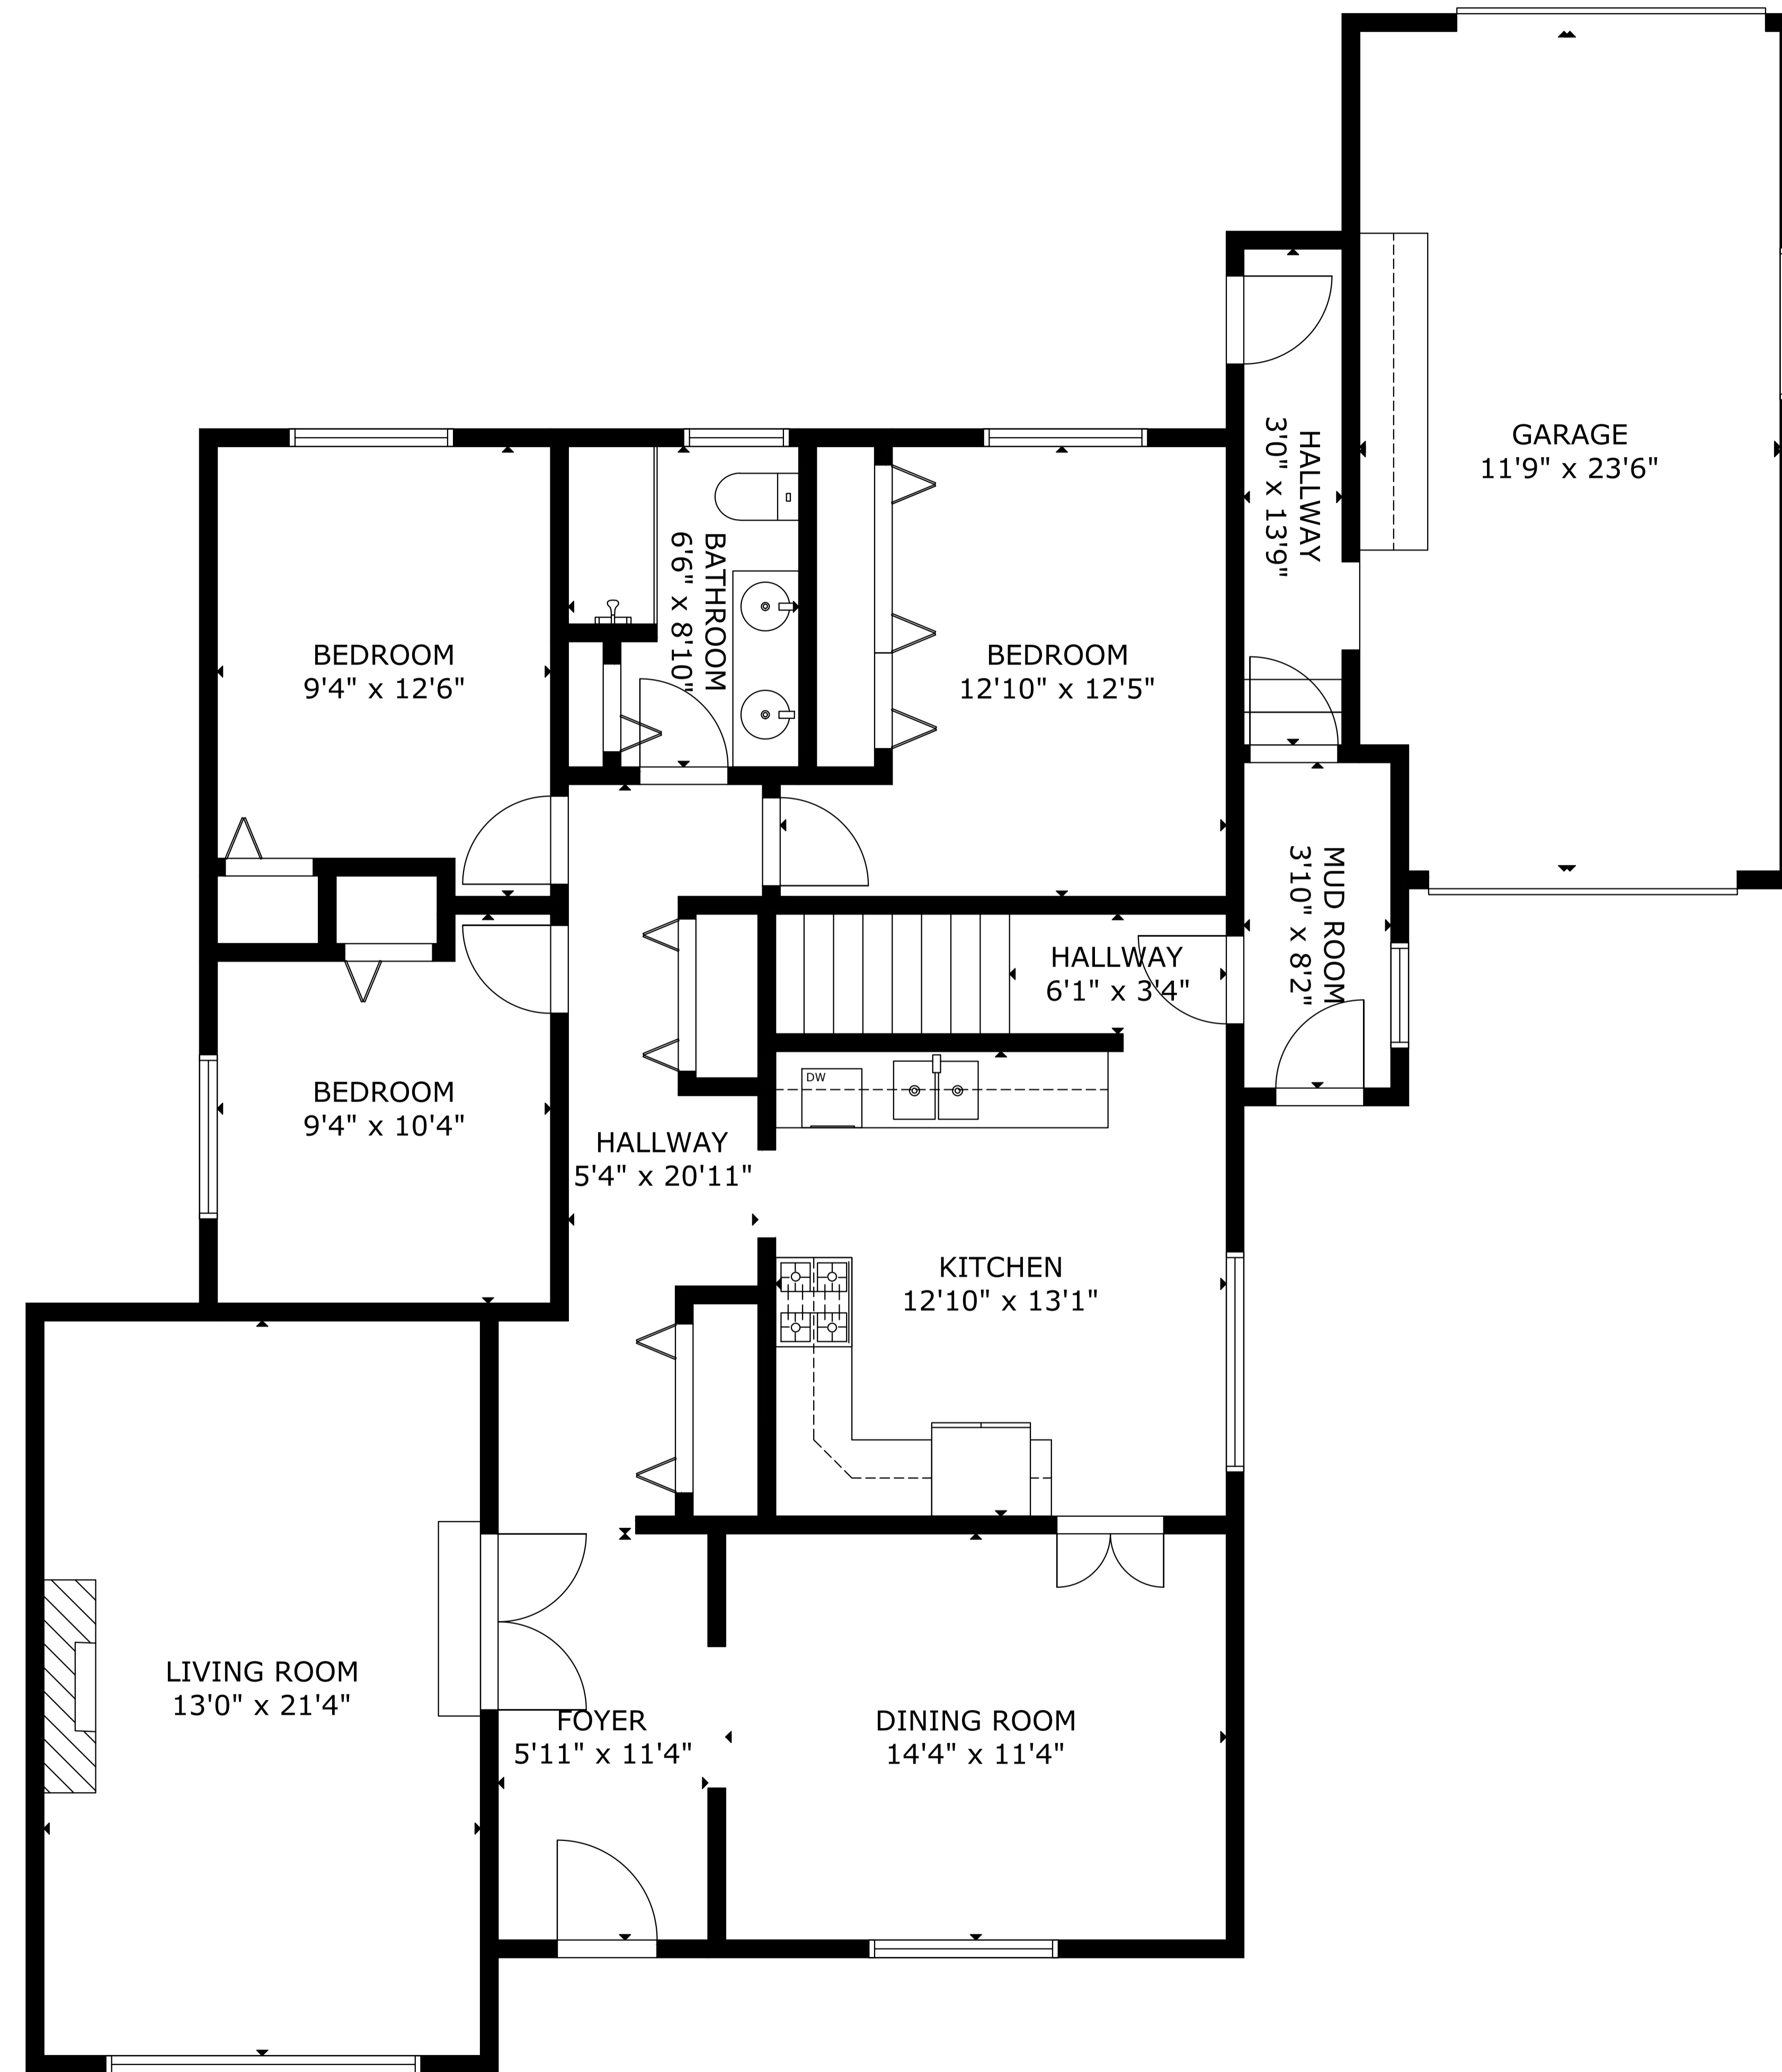

GROSS INTERNAL AREA

TOTAL: 2,362 sq ft

FLOOR 1: 977 sq ft, FLOOR 2: 1,385 sq ft

EXCLUDED AREAS: GARAGE: 271 sq ft

SIZE AND DIMENSIONS ARE APPROXIMATE, ACTUAL MAY VARY

GROSS INTERNAL AREA
TOTAL: 2,362 sq ft
FLOOR 1: 977 sq ft, FLOOR 2: 1,385 sq ft
EXCLUDED AREAS: GARAGE: 271 sq ft

SIZE AND DIMENSIONS ARE APPROXIMATE, ACTUAL MAY VARY

GROSS INTERNAL AREA

TOTAL: 2,362 sq ft

FLOOR 1: 977 sq ft, FLOOR 2: 1,385 sq ft

EXCLUDED AREAS: GARAGE: 271 sq ft

SIZE AND DIMENSIONS ARE APPROXIMATE, ACTUAL MAY VARY