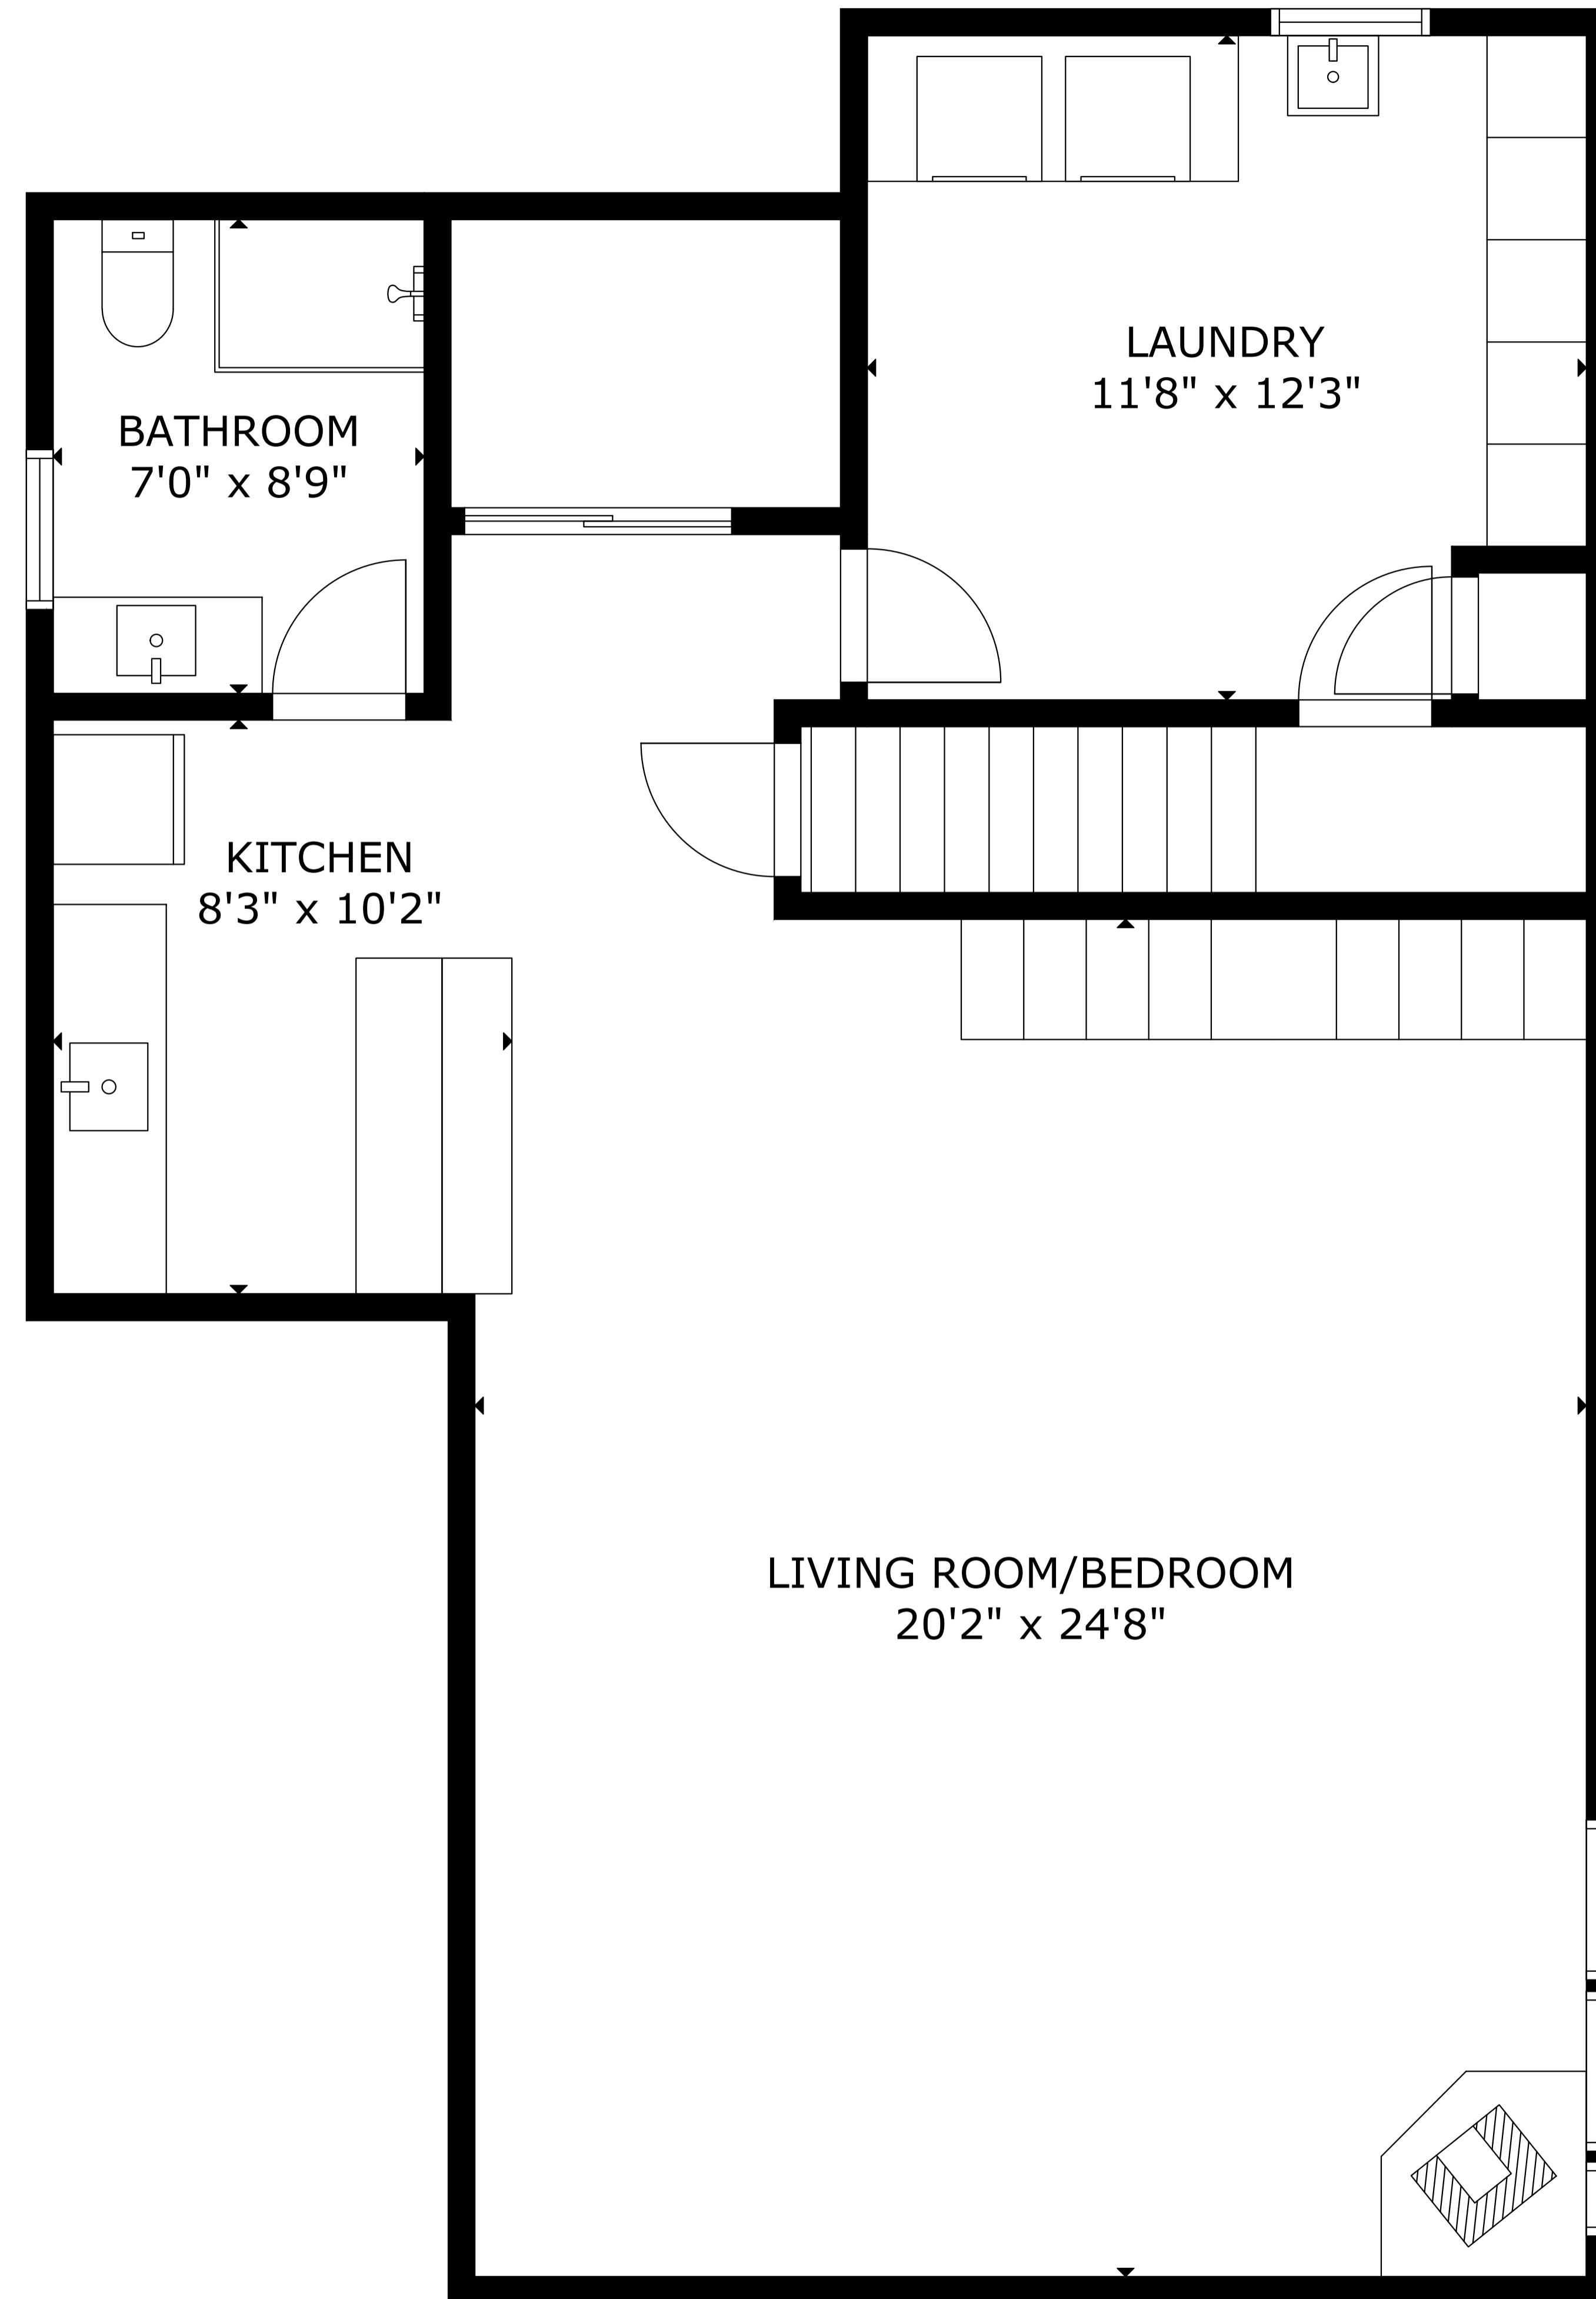

GROSS INTERNAL AREA

TOTAL: 2,362 sq ft

FLOOR 1: 977 sq ft, FLOOR 2: 1,385 sq ft

EXCLUDED AREAS: GARAGE: 271 sq ft

SIZE AND DIMENSIONS ARE APPROXIMATE, ACTUAL MAY VARY

GROSS INTERNAL AREA
TOTAL: 2,362 sq ft
FLOOR 1: 977 sq ft, FLOOR 2: 1,385 sq ft
EXCLUDED AREAS: GARAGE: 271 sq ft

SIZE AND DIMENSIONS ARE APPROXIMATE, ACTUAL MAY VARY

GROSS INTERNAL AREA

TOTAL: 2,362 sq ft

FLOOR 1: 977 sq ft, FLOOR 2: 1,385 sq ft

EXCLUDED AREAS: GARAGE: 271 sq ft

SIZE AND DIMENSIONS ARE APPROXIMATE, ACTUAL MAY VARY