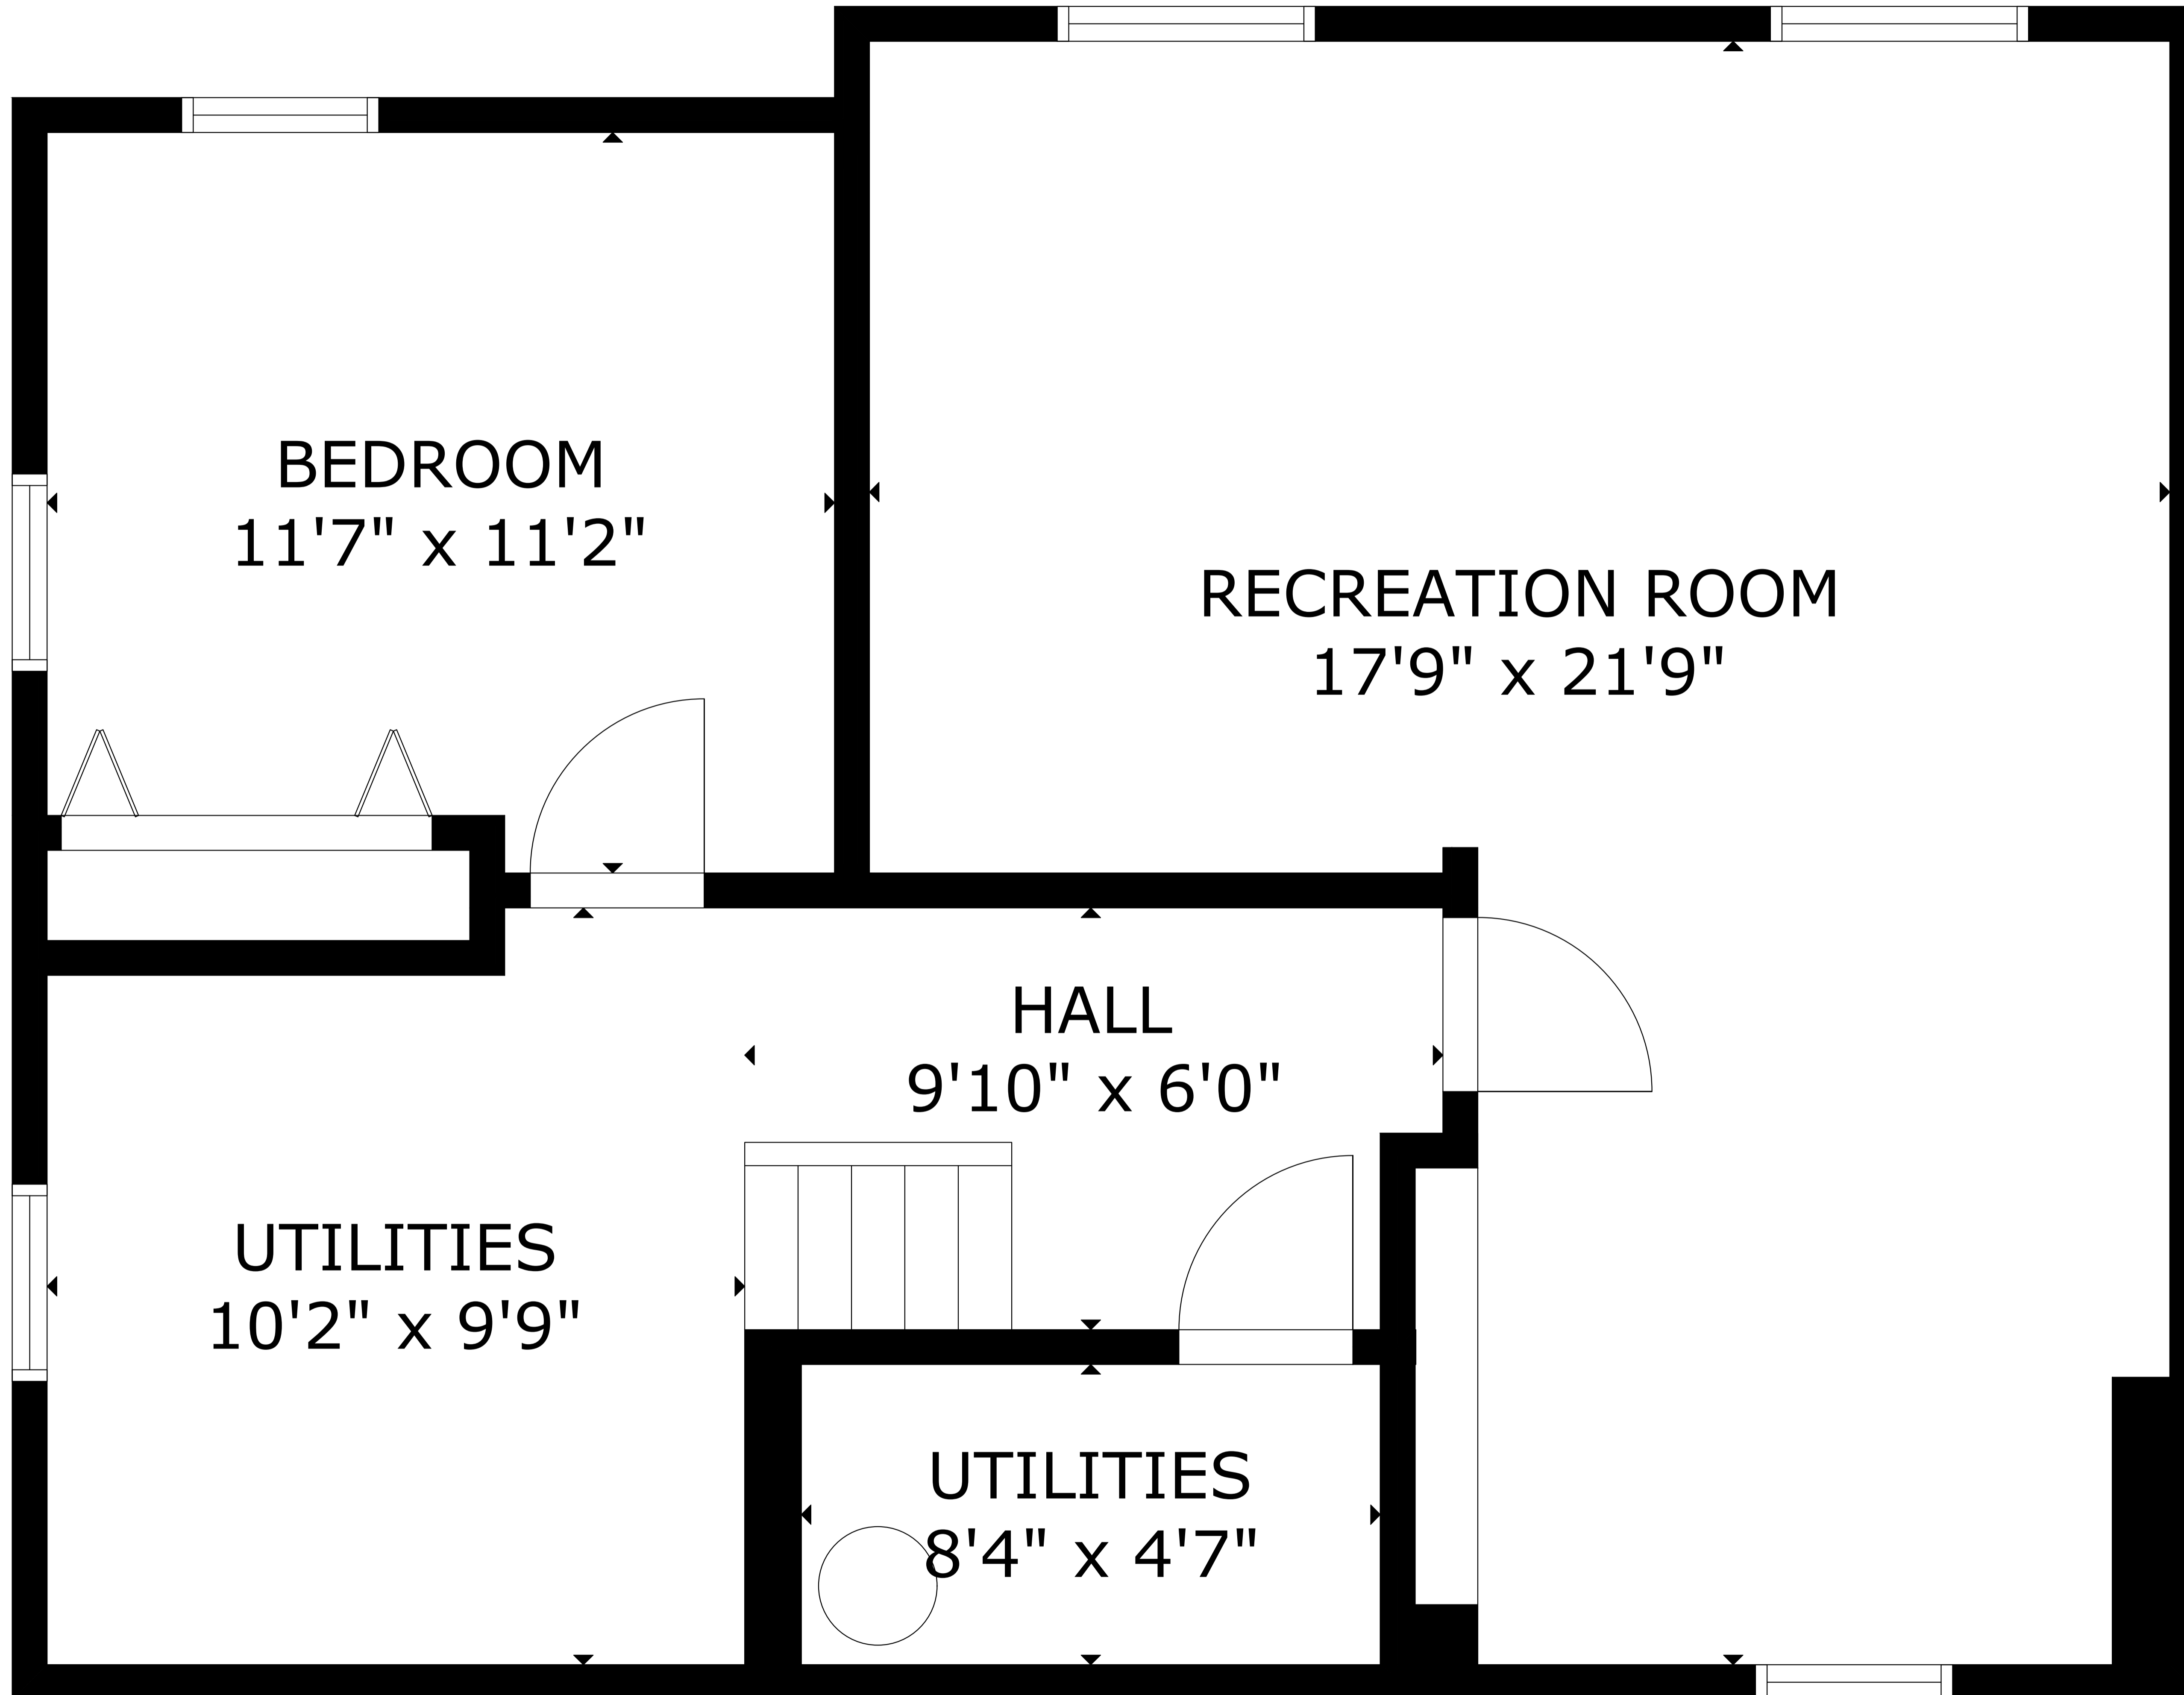

FLOOR 1

FLOOR 2

GROSS INTERNAL AREA
 TOTAL: 1,451 sq.ft
 FLOOR 1: 673 sq.ft, FLOOR 2: 778 sq.ft
 SIZE AND DIMENSIONS ARE APPROXIMATE, ACTUAL MAY VARY

BEDROOM
11'7" x 11'2"

RECREATION ROOM
17'9" x 21'9"

HALL
9'10" x 6'0"

UTILITIES
10'2" x 9'9"

UTILITIES
8'4" x 4'7"

GROSS INTERNAL AREA
TOTAL: 1,451 sq.ft

FLOOR 1: 673 sq.ft, FLOOR 2: 778 sq.ft

SIZE AND DIMENSIONS ARE APPROXIMATE, ACTUAL MAY VARY

GROSS INTERNAL AREA
TOTAL: 1,451 sq.ft

FLOOR 1: 673 sq.ft, FLOOR 2: 778 sq.ft

SIZE AND DIMENSIONS ARE APPROXIMATE, ACTUAL MAY VARY