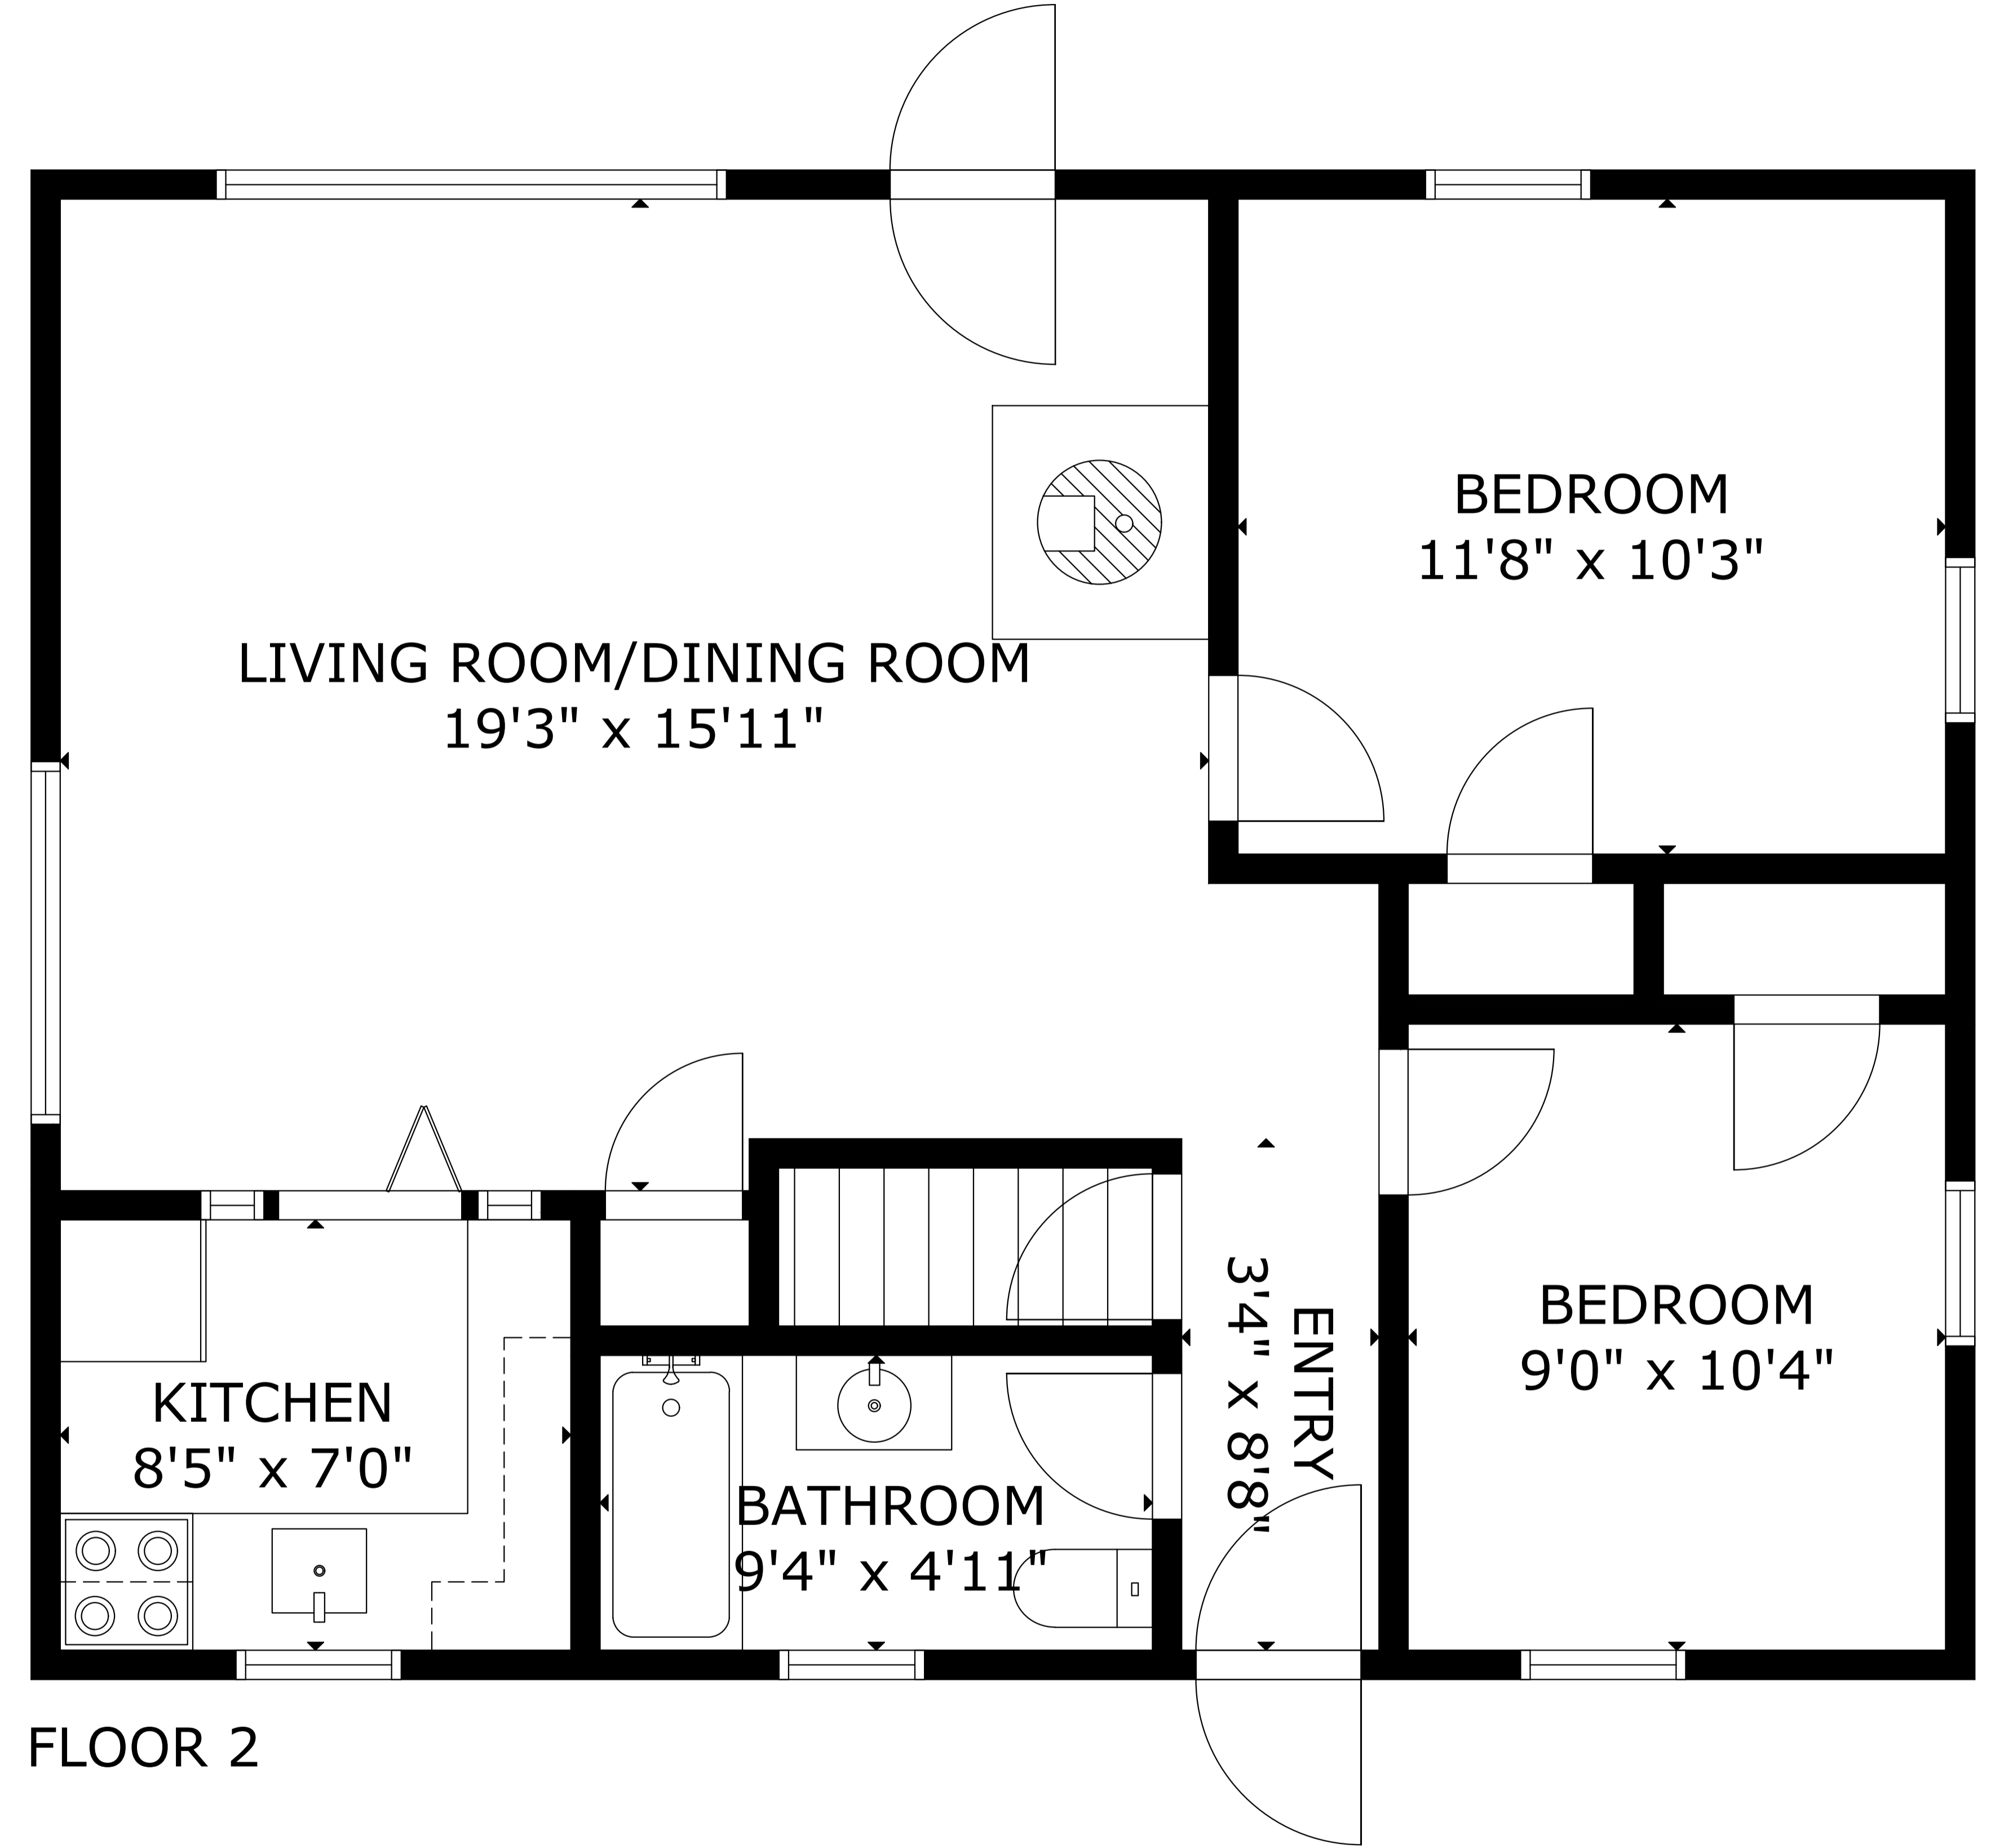

FLOOR 1

FLOOR 2

GROSS INTERNAL AREA
 TOTAL: 1,451 sq.ft
 FLOOR 1: 673 sq.ft, FLOOR 2: 778 sq.ft
 SIZE AND DIMENSIONS ARE APPROXIMATE, ACTUAL MAY VARY

BEDROOM
11'7" x 11'2"

RECREATION ROOM
17'9" x 21'9"

HALL
9'10" x 6'0"

UTILITIES
10'2" x 9'9"

UTILITIES
8'4" x 4'7"

GROSS INTERNAL AREA
TOTAL: 1,451 sq.ft

FLOOR 1: 673 sq.ft, FLOOR 2: 778 sq.ft

SIZE AND DIMENSIONS ARE APPROXIMATE, ACTUAL MAY VARY

GROSS INTERNAL AREA
TOTAL: 1,451 sq.ft

FLOOR 1: 673 sq.ft, FLOOR 2: 778 sq.ft

SIZE AND DIMENSIONS ARE APPROXIMATE, ACTUAL MAY VARY