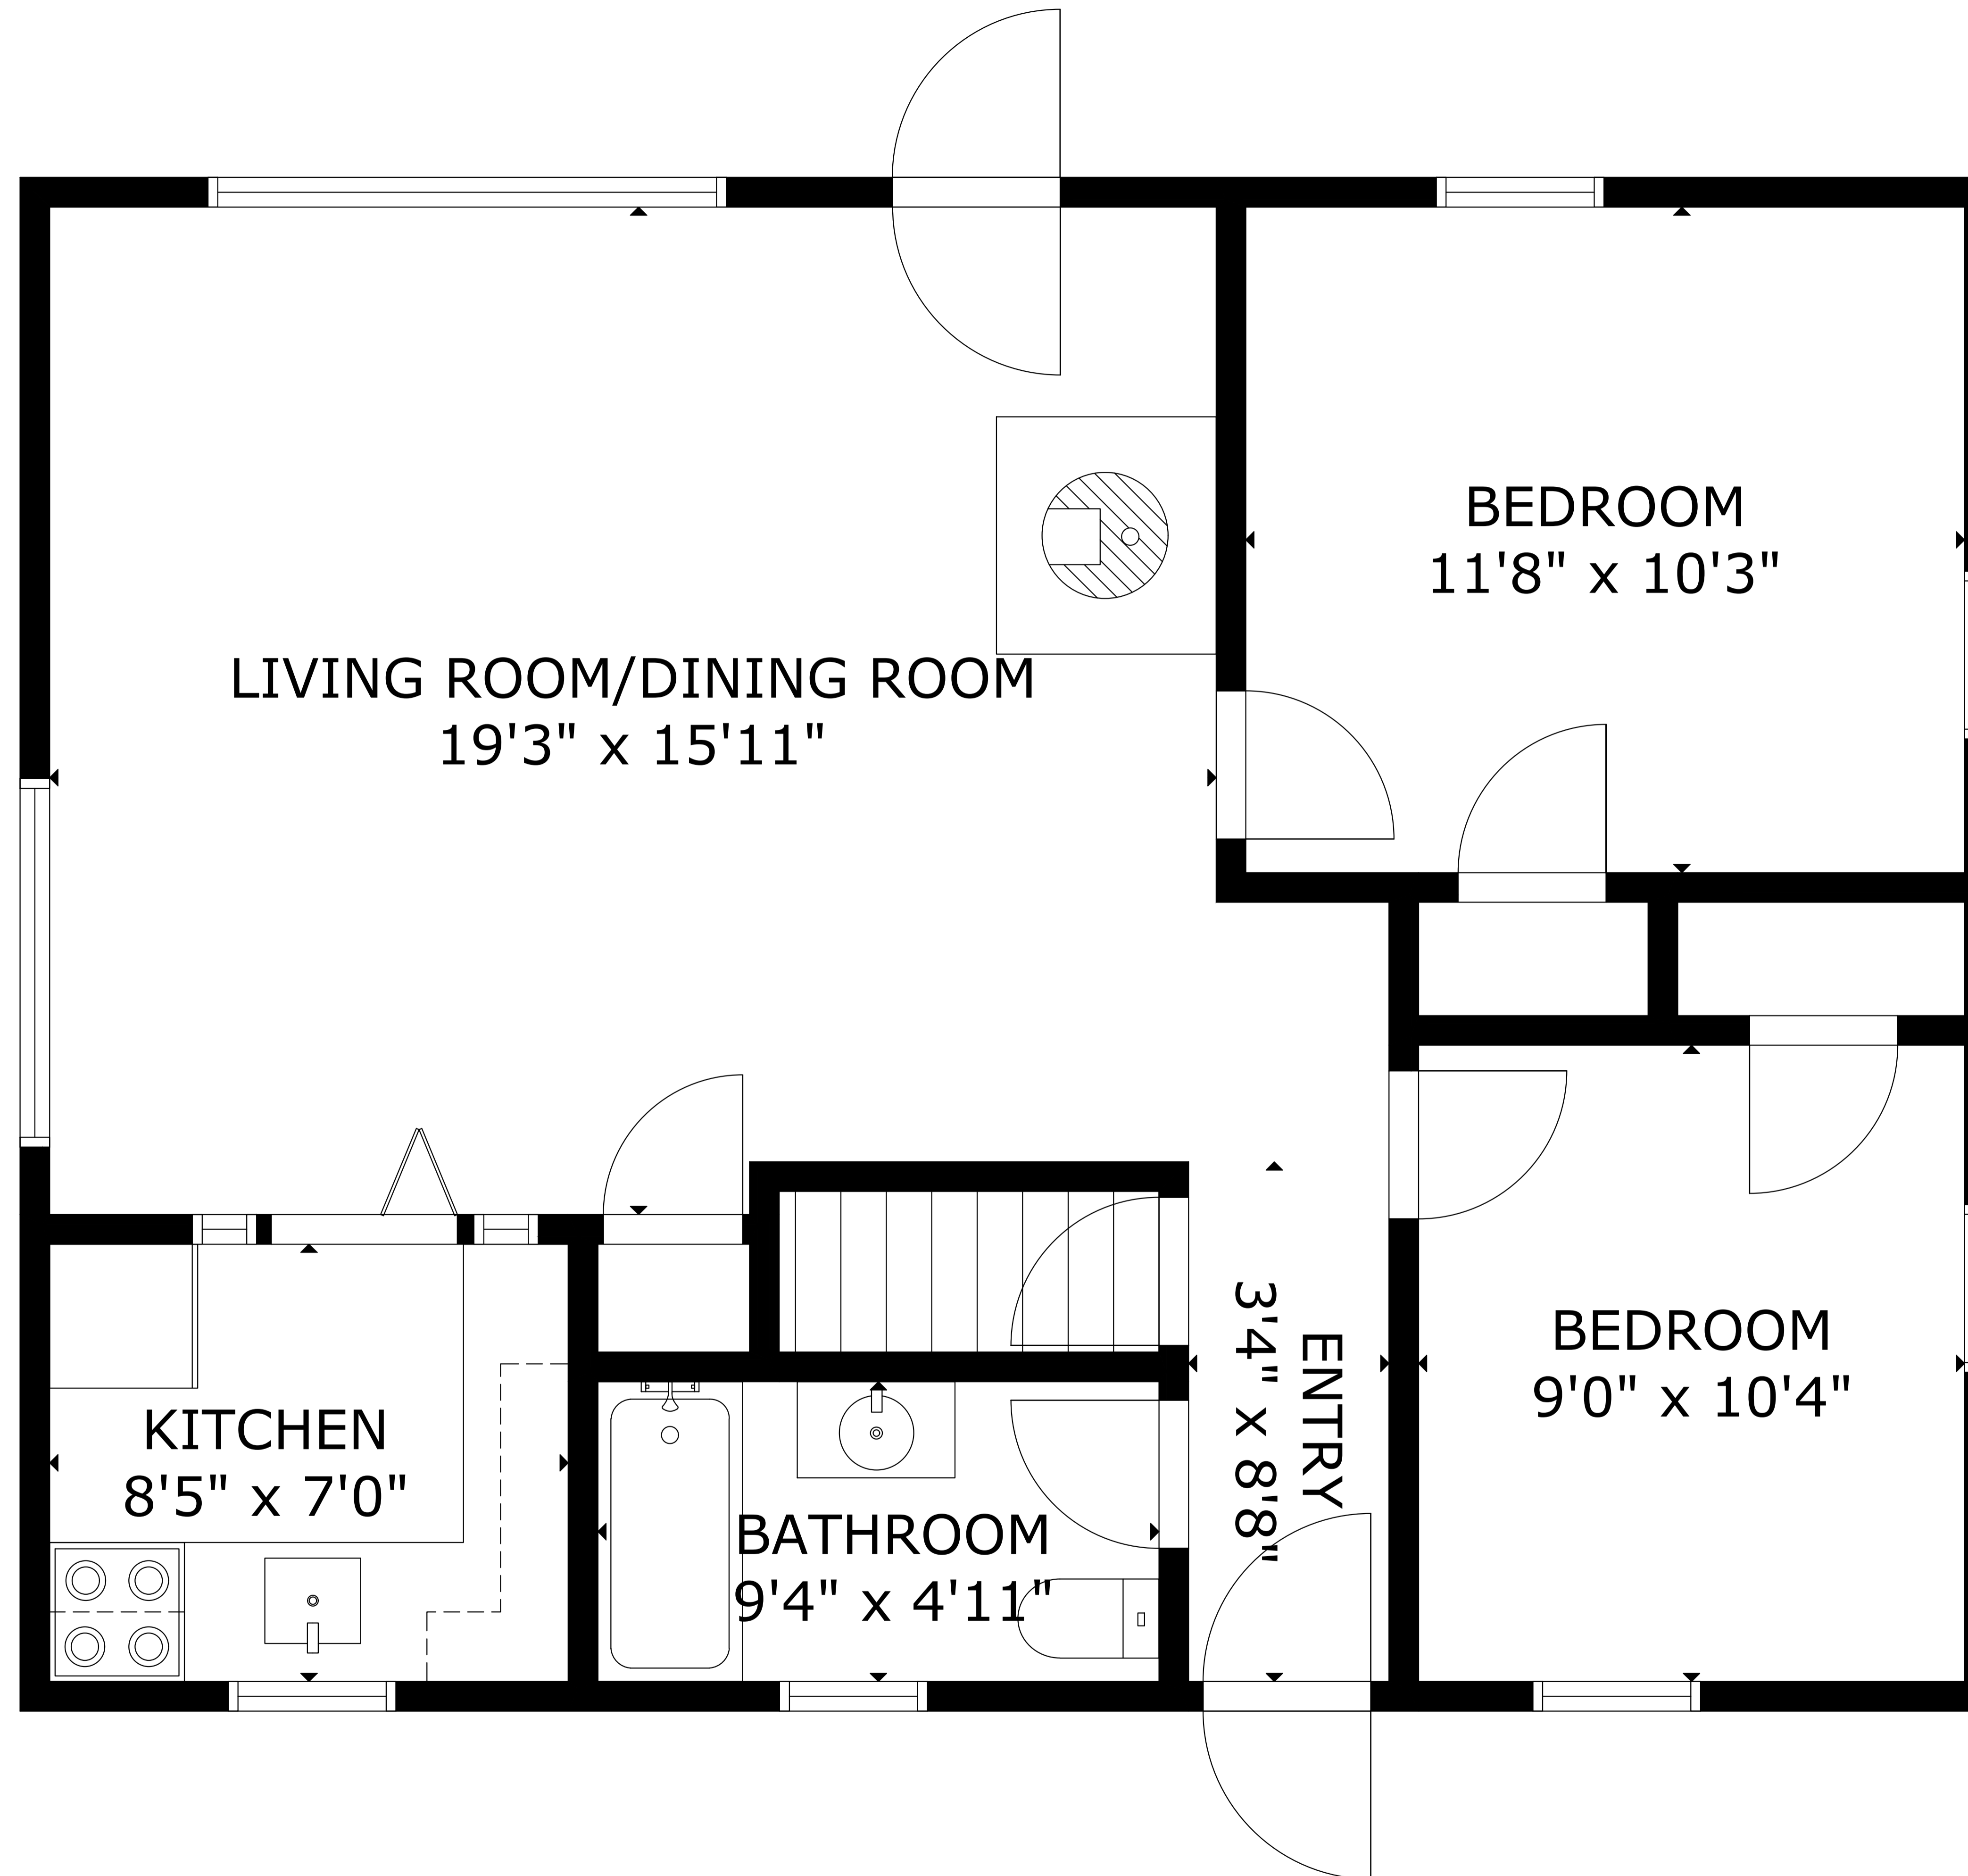

FLOOR 1

FLOOR 2

GROSS INTERNAL AREA
 TOTAL: 1,451 sq.ft
 FLOOR 1: 673 sq.ft, FLOOR 2: 778 sq.ft
 SIZE AND DIMENSIONS ARE APPROXIMATE, ACTUAL MAY VARY

BEDROOM
11'7" x 11'2"

RECREATION ROOM
17'9" x 21'9"

HALL
9'10" x 6'0"

UTILITIES
10'2" x 9'9"

UTILITIES
8'4" x 4'7"

GROSS INTERNAL AREA
TOTAL: 1,451 sq.ft

FLOOR 1: 673 sq.ft, FLOOR 2: 778 sq.ft

SIZE AND DIMENSIONS ARE APPROXIMATE, ACTUAL MAY VARY

GROSS INTERNAL AREA
TOTAL: 1,451 sq.ft

FLOOR 1: 673 sq.ft, FLOOR 2: 778 sq.ft

SIZE AND DIMENSIONS ARE APPROXIMATE, ACTUAL MAY VARY