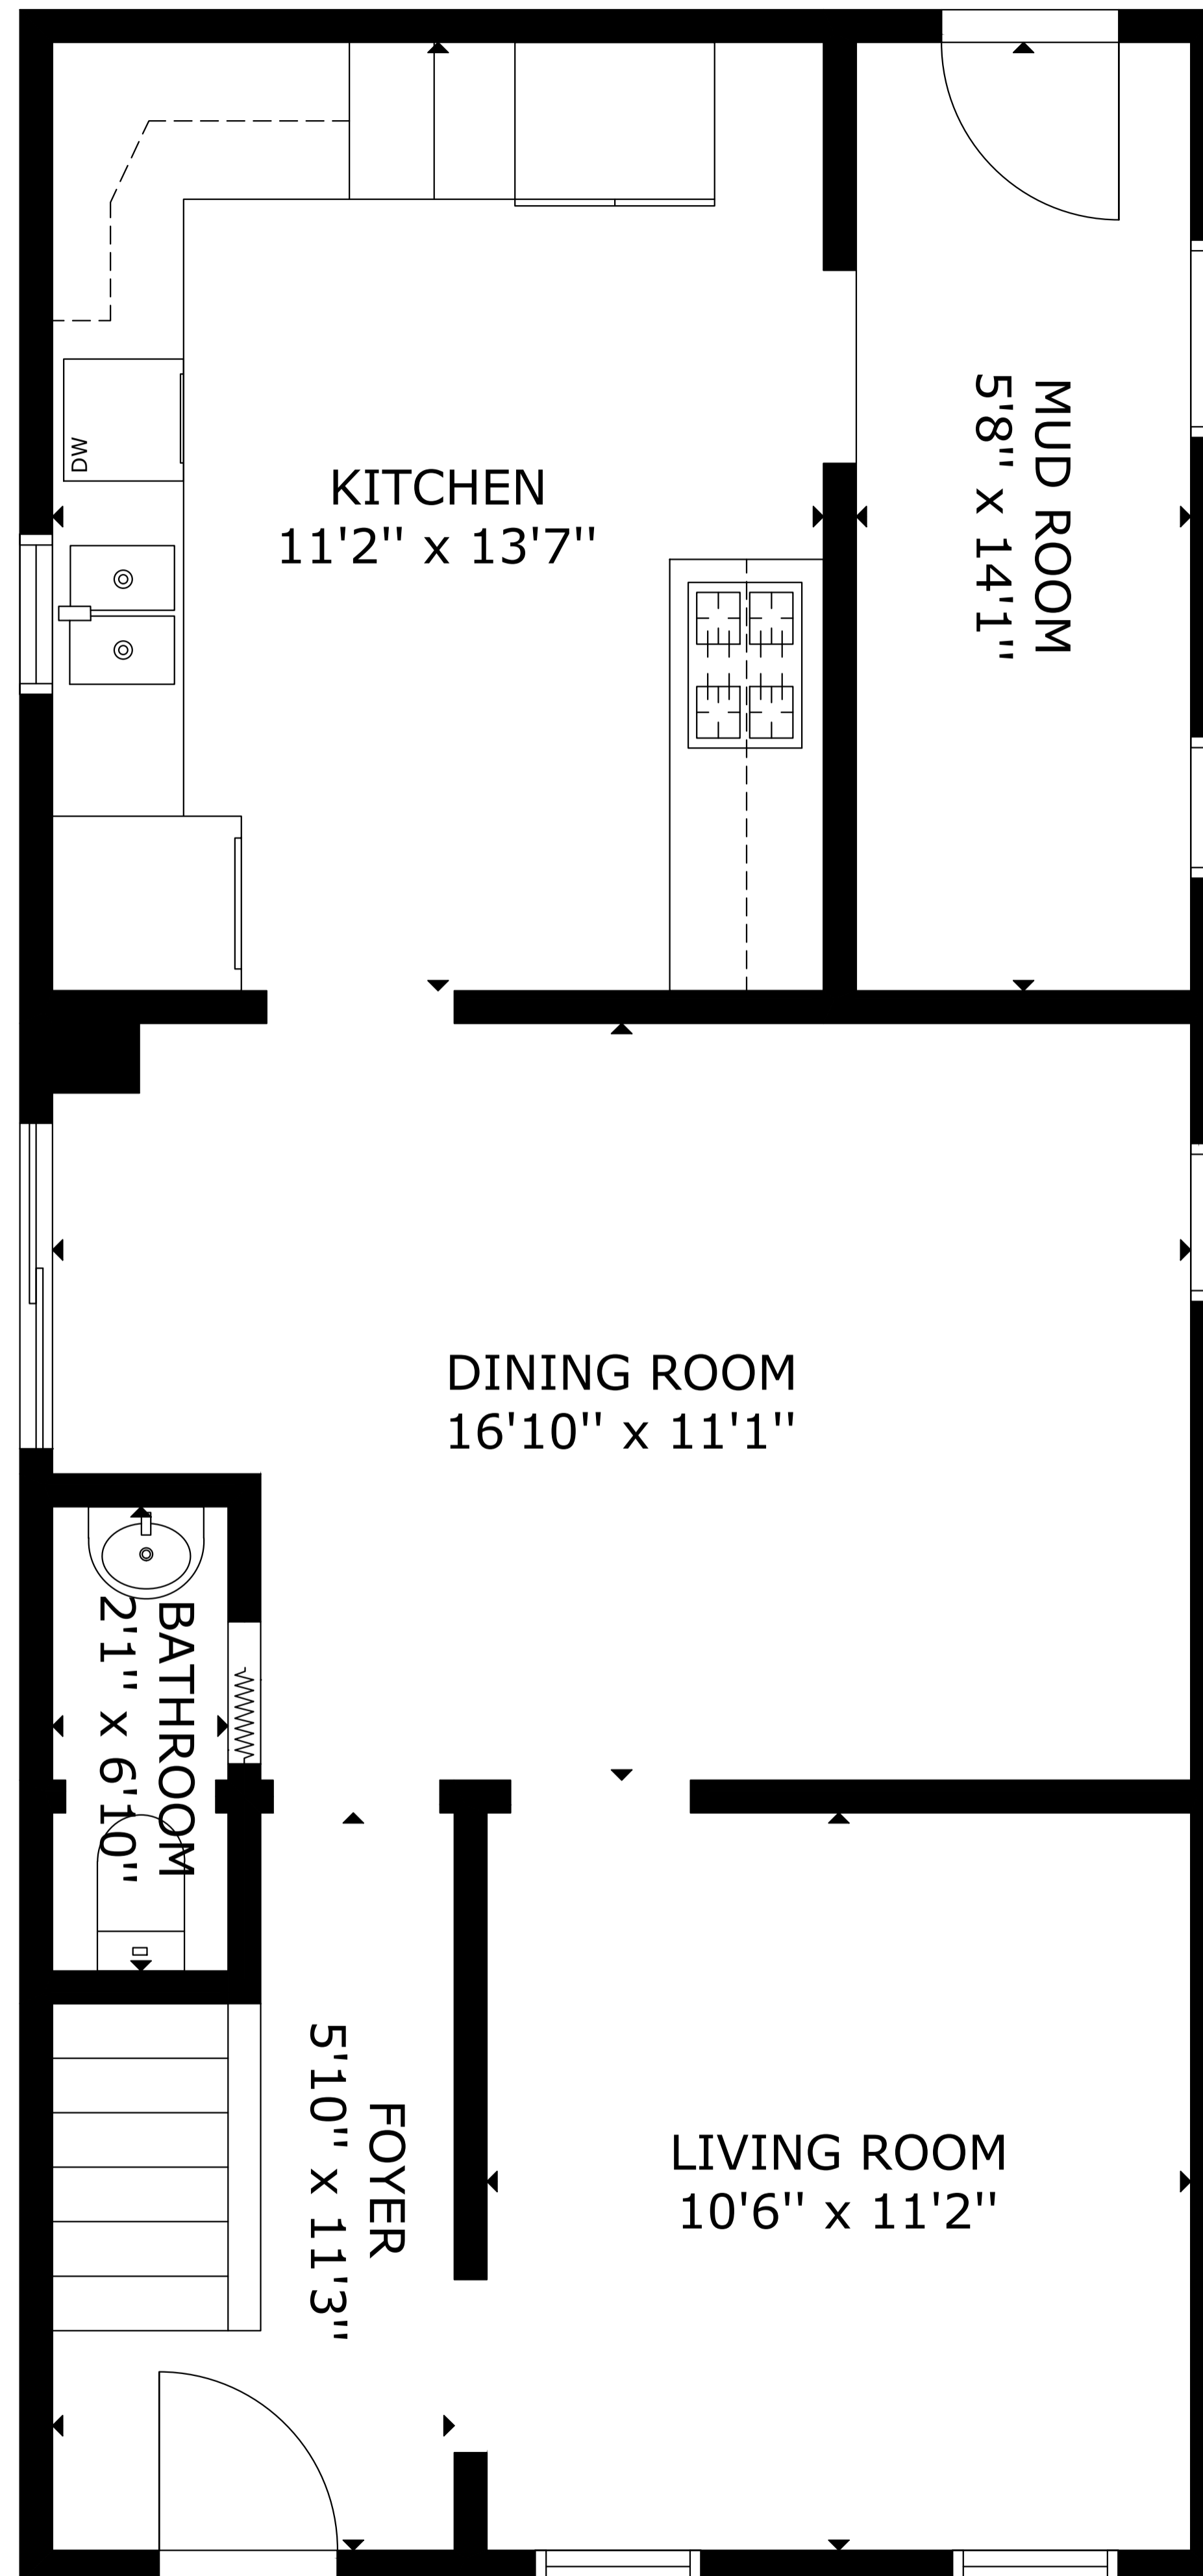

FLOOR 1

FLOOR 2

GROSS INTERNAL AREA
 TOTAL: 1,050 sq.ft
 FLOOR 1: 647 sq.ft, FLOOR 2: 403 sq.ft
 SIZE AND DIMENSIONS ARE APPROXIMATE, ACTUAL MAY VARY

GROSS INTERNAL AREA
TOTAL: 1,050 sq.ft

FLOOR 1: 647 sq.ft, FLOOR 2: 403 sq.ft

SIZE AND DIMENSIONS ARE APPROXIMATE, ACTUAL MAY VARY

GROSS INTERNAL AREA
TOTAL: 1,050 sq.ft

FLOOR 1: 647 sq.ft, FLOOR 2: 403 sq.ft

SIZE AND DIMENSIONS ARE APPROXIMATE, ACTUAL MAY VARY