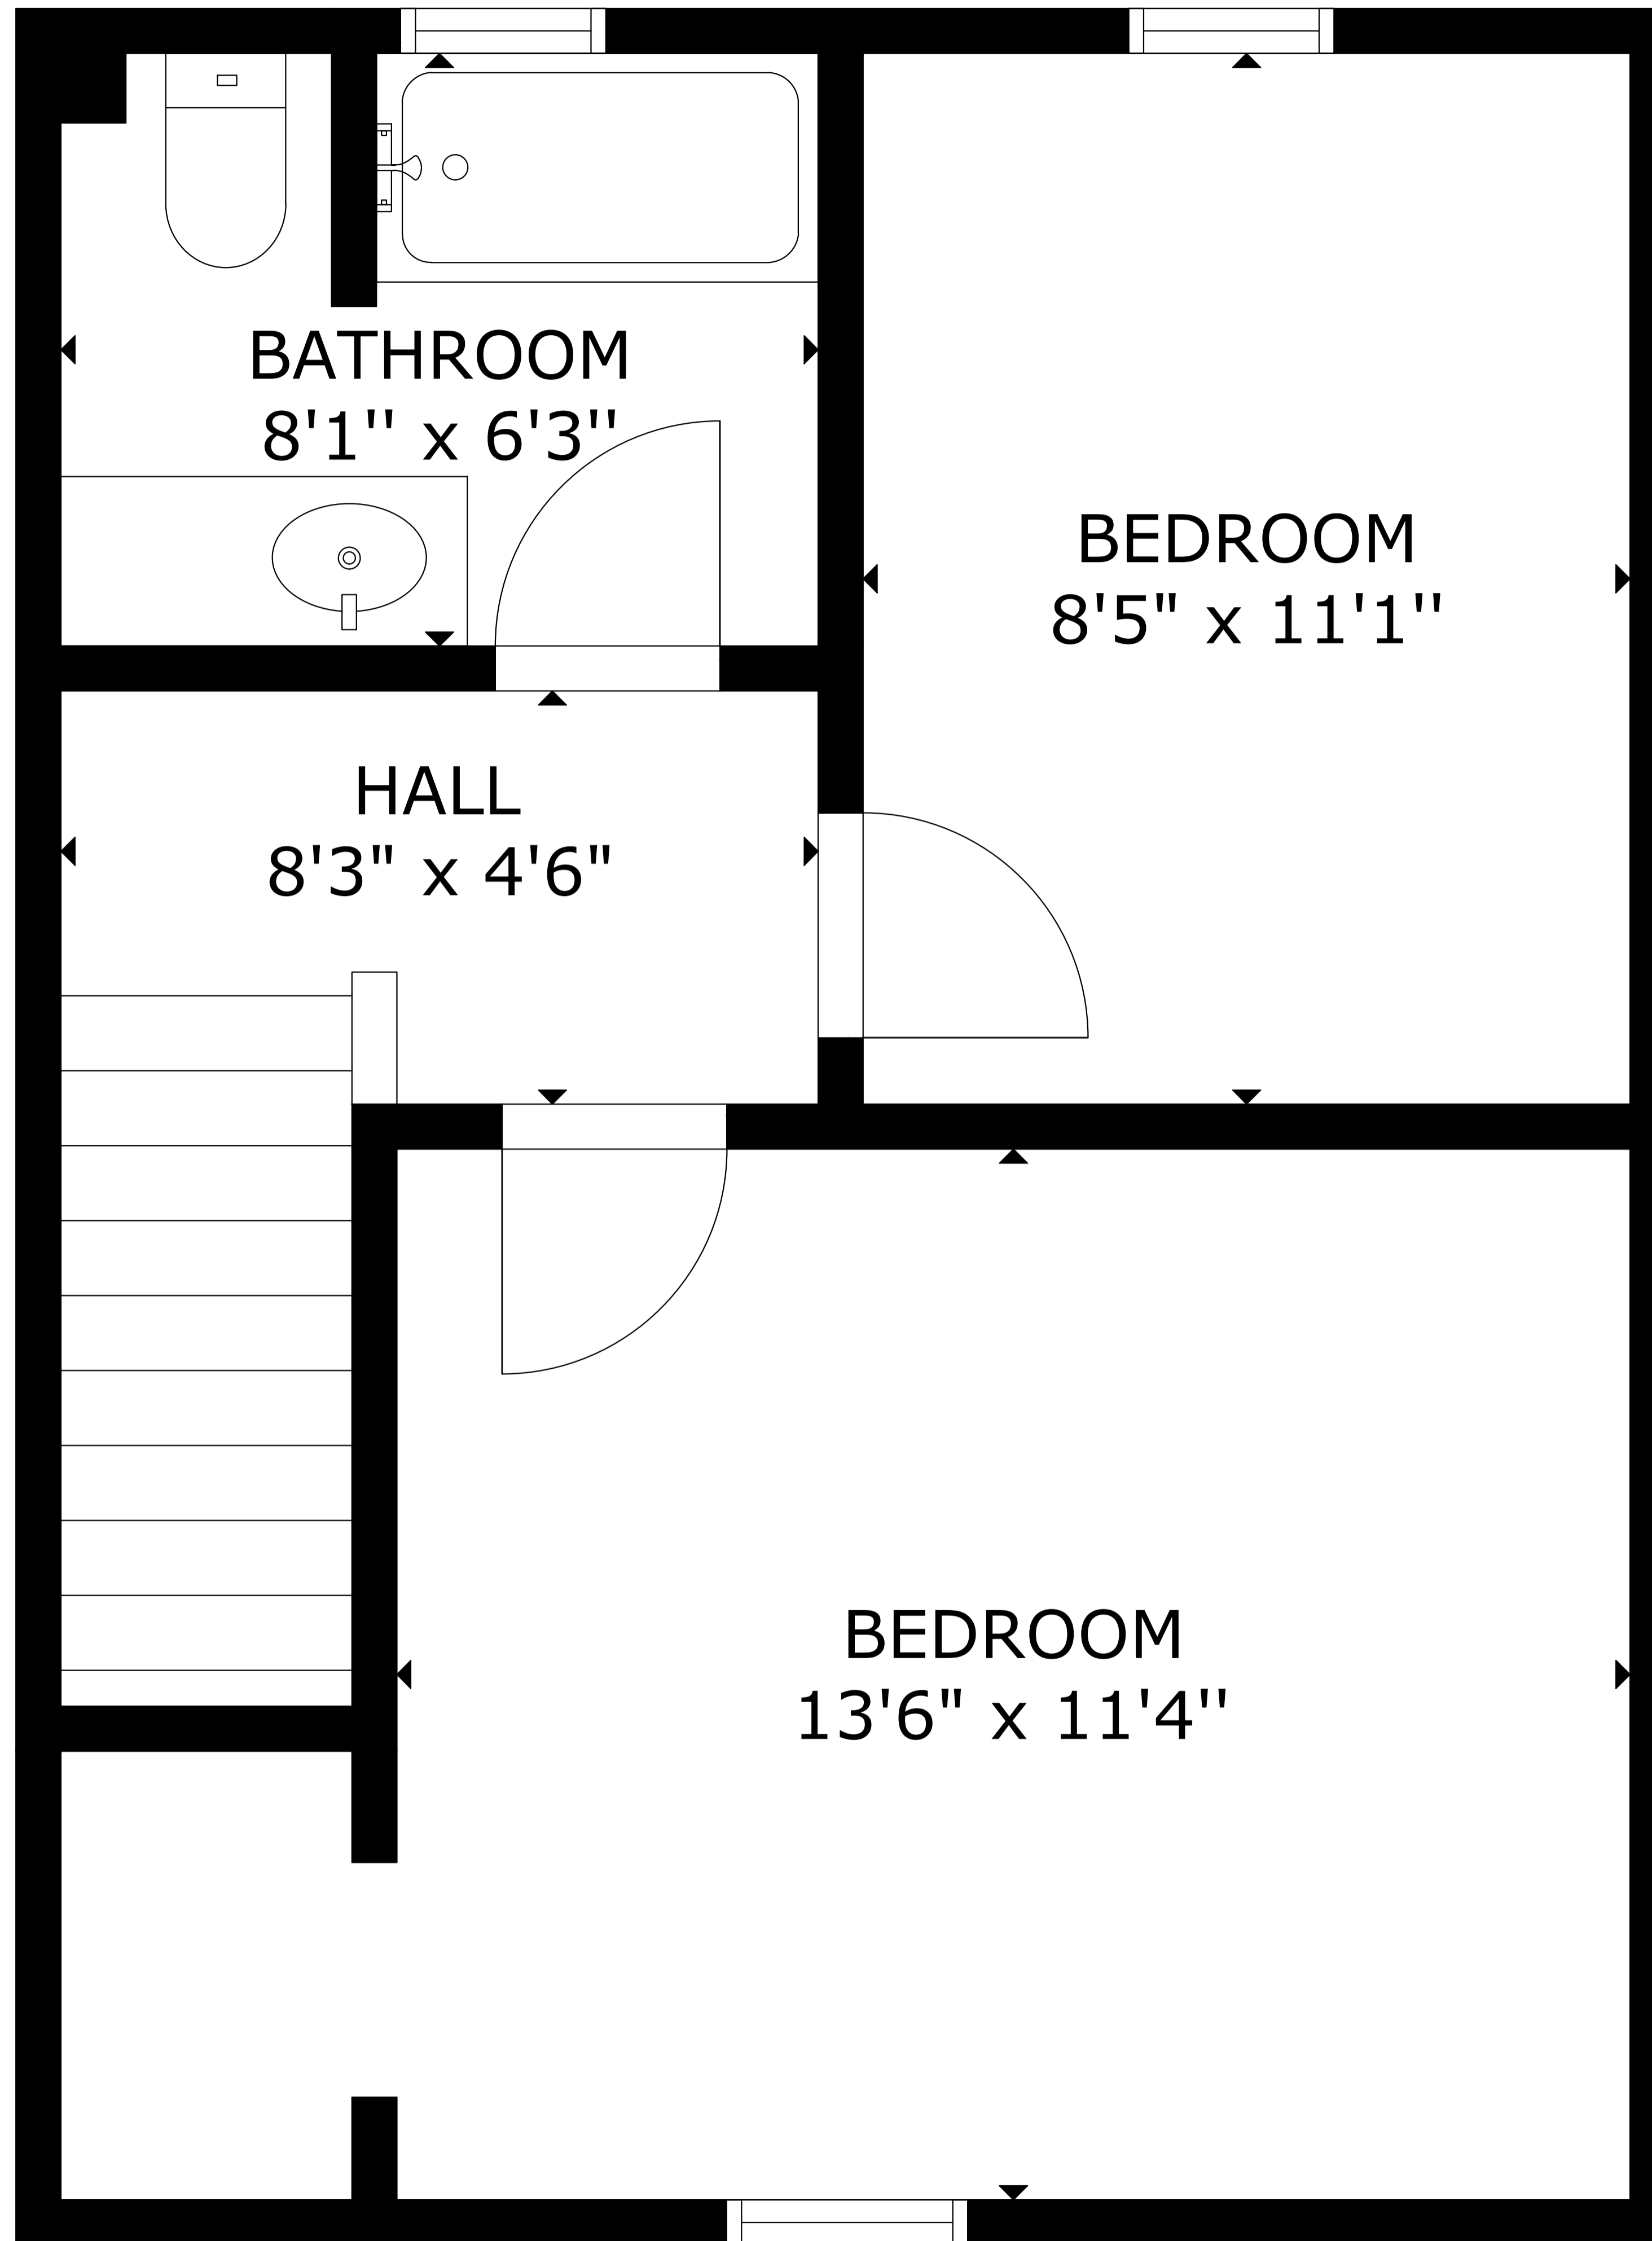

FLOOR 1

FLOOR 2

GROSS INTERNAL AREA
 TOTAL: 1,050 sq.ft
 FLOOR 1: 647 sq.ft, FLOOR 2: 403 sq.ft
 SIZE AND DIMENSIONS ARE APPROXIMATE, ACTUAL MAY VARY

GROSS INTERNAL AREA
TOTAL: 1,050 sq.ft

FLOOR 1: 647 sq.ft, FLOOR 2: 403 sq.ft

SIZE AND DIMENSIONS ARE APPROXIMATE, ACTUAL MAY VARY

GROSS INTERNAL AREA
TOTAL: 1,050 sq.ft

FLOOR 1: 647 sq.ft, FLOOR 2: 403 sq.ft

SIZE AND DIMENSIONS ARE APPROXIMATE, ACTUAL MAY VARY