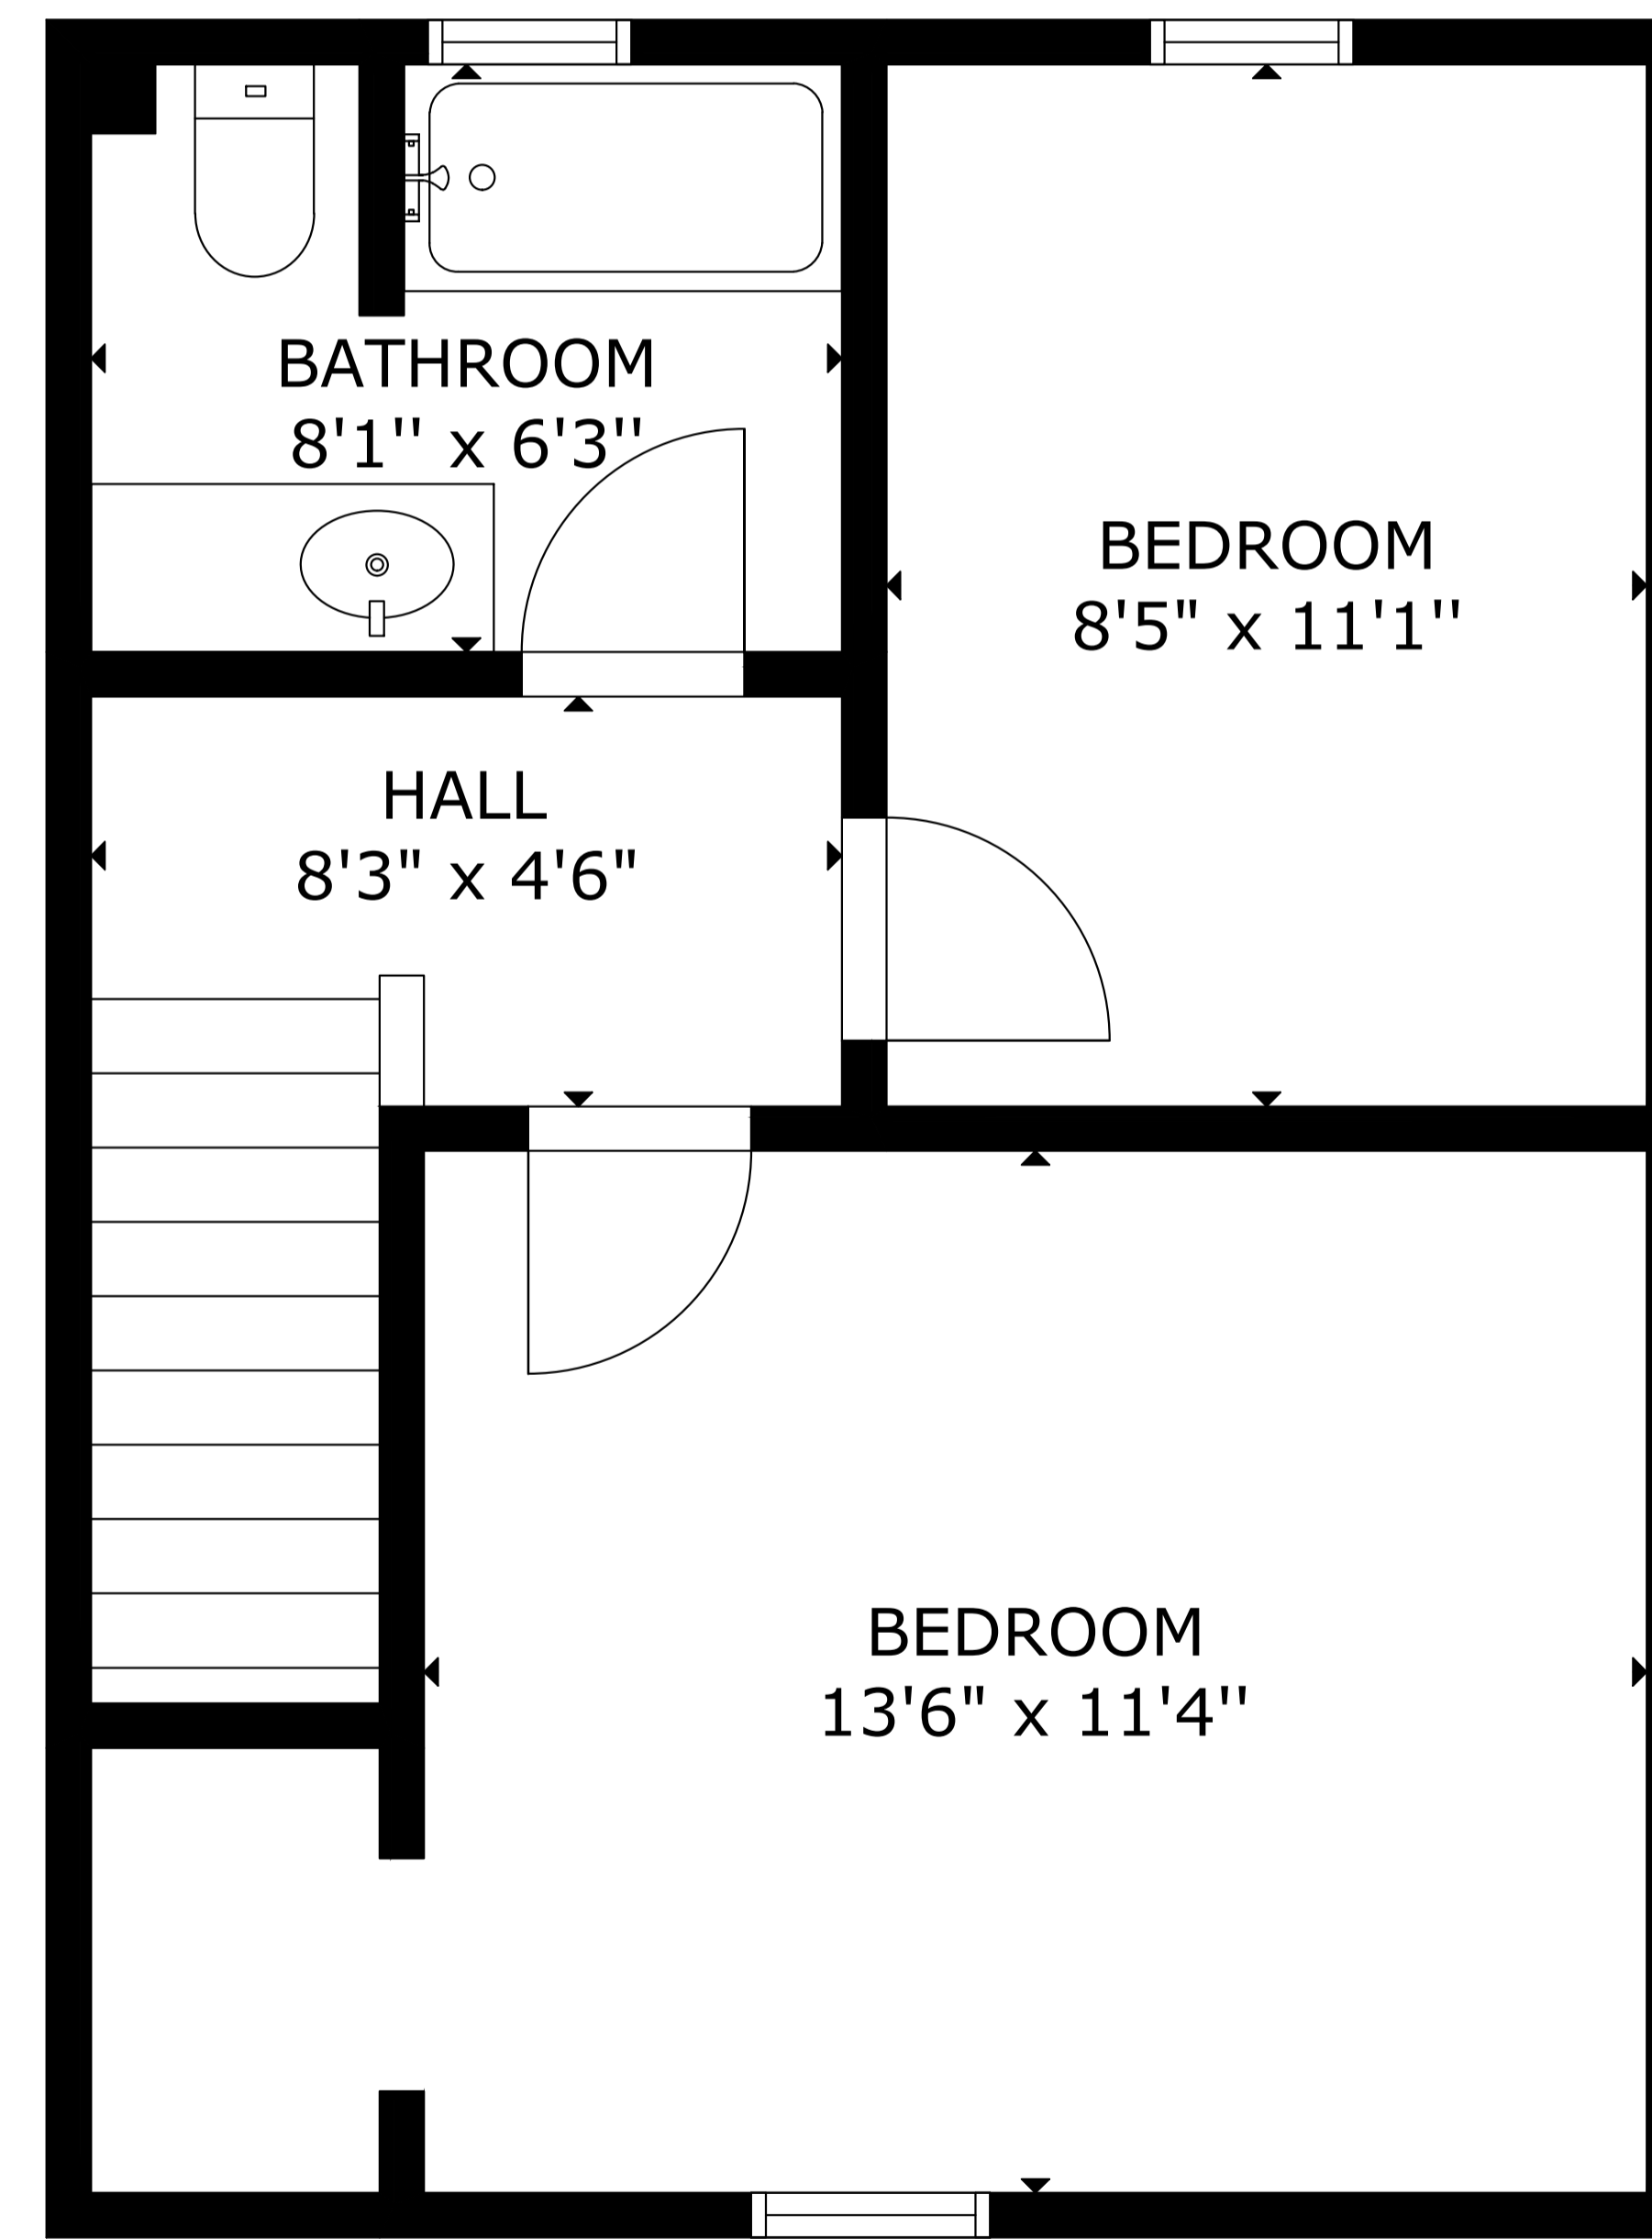

FLOOR 1

FLOOR 2

GROSS INTERNAL AREA
 TOTAL: 1,050 sq.ft
 FLOOR 1: 647 sq.ft, FLOOR 2: 403 sq.ft
 SIZE AND DIMENSIONS ARE APPROXIMATE, ACTUAL MAY VARY

GROSS INTERNAL AREA
TOTAL: 1,050 sq.ft

FLOOR 1: 647 sq.ft, FLOOR 2: 403 sq.ft

SIZE AND DIMENSIONS ARE APPROXIMATE, ACTUAL MAY VARY

GROSS INTERNAL AREA
TOTAL: 1,050 sq.ft

FLOOR 1: 647 sq.ft, FLOOR 2: 403 sq.ft

SIZE AND DIMENSIONS ARE APPROXIMATE, ACTUAL MAY VARY