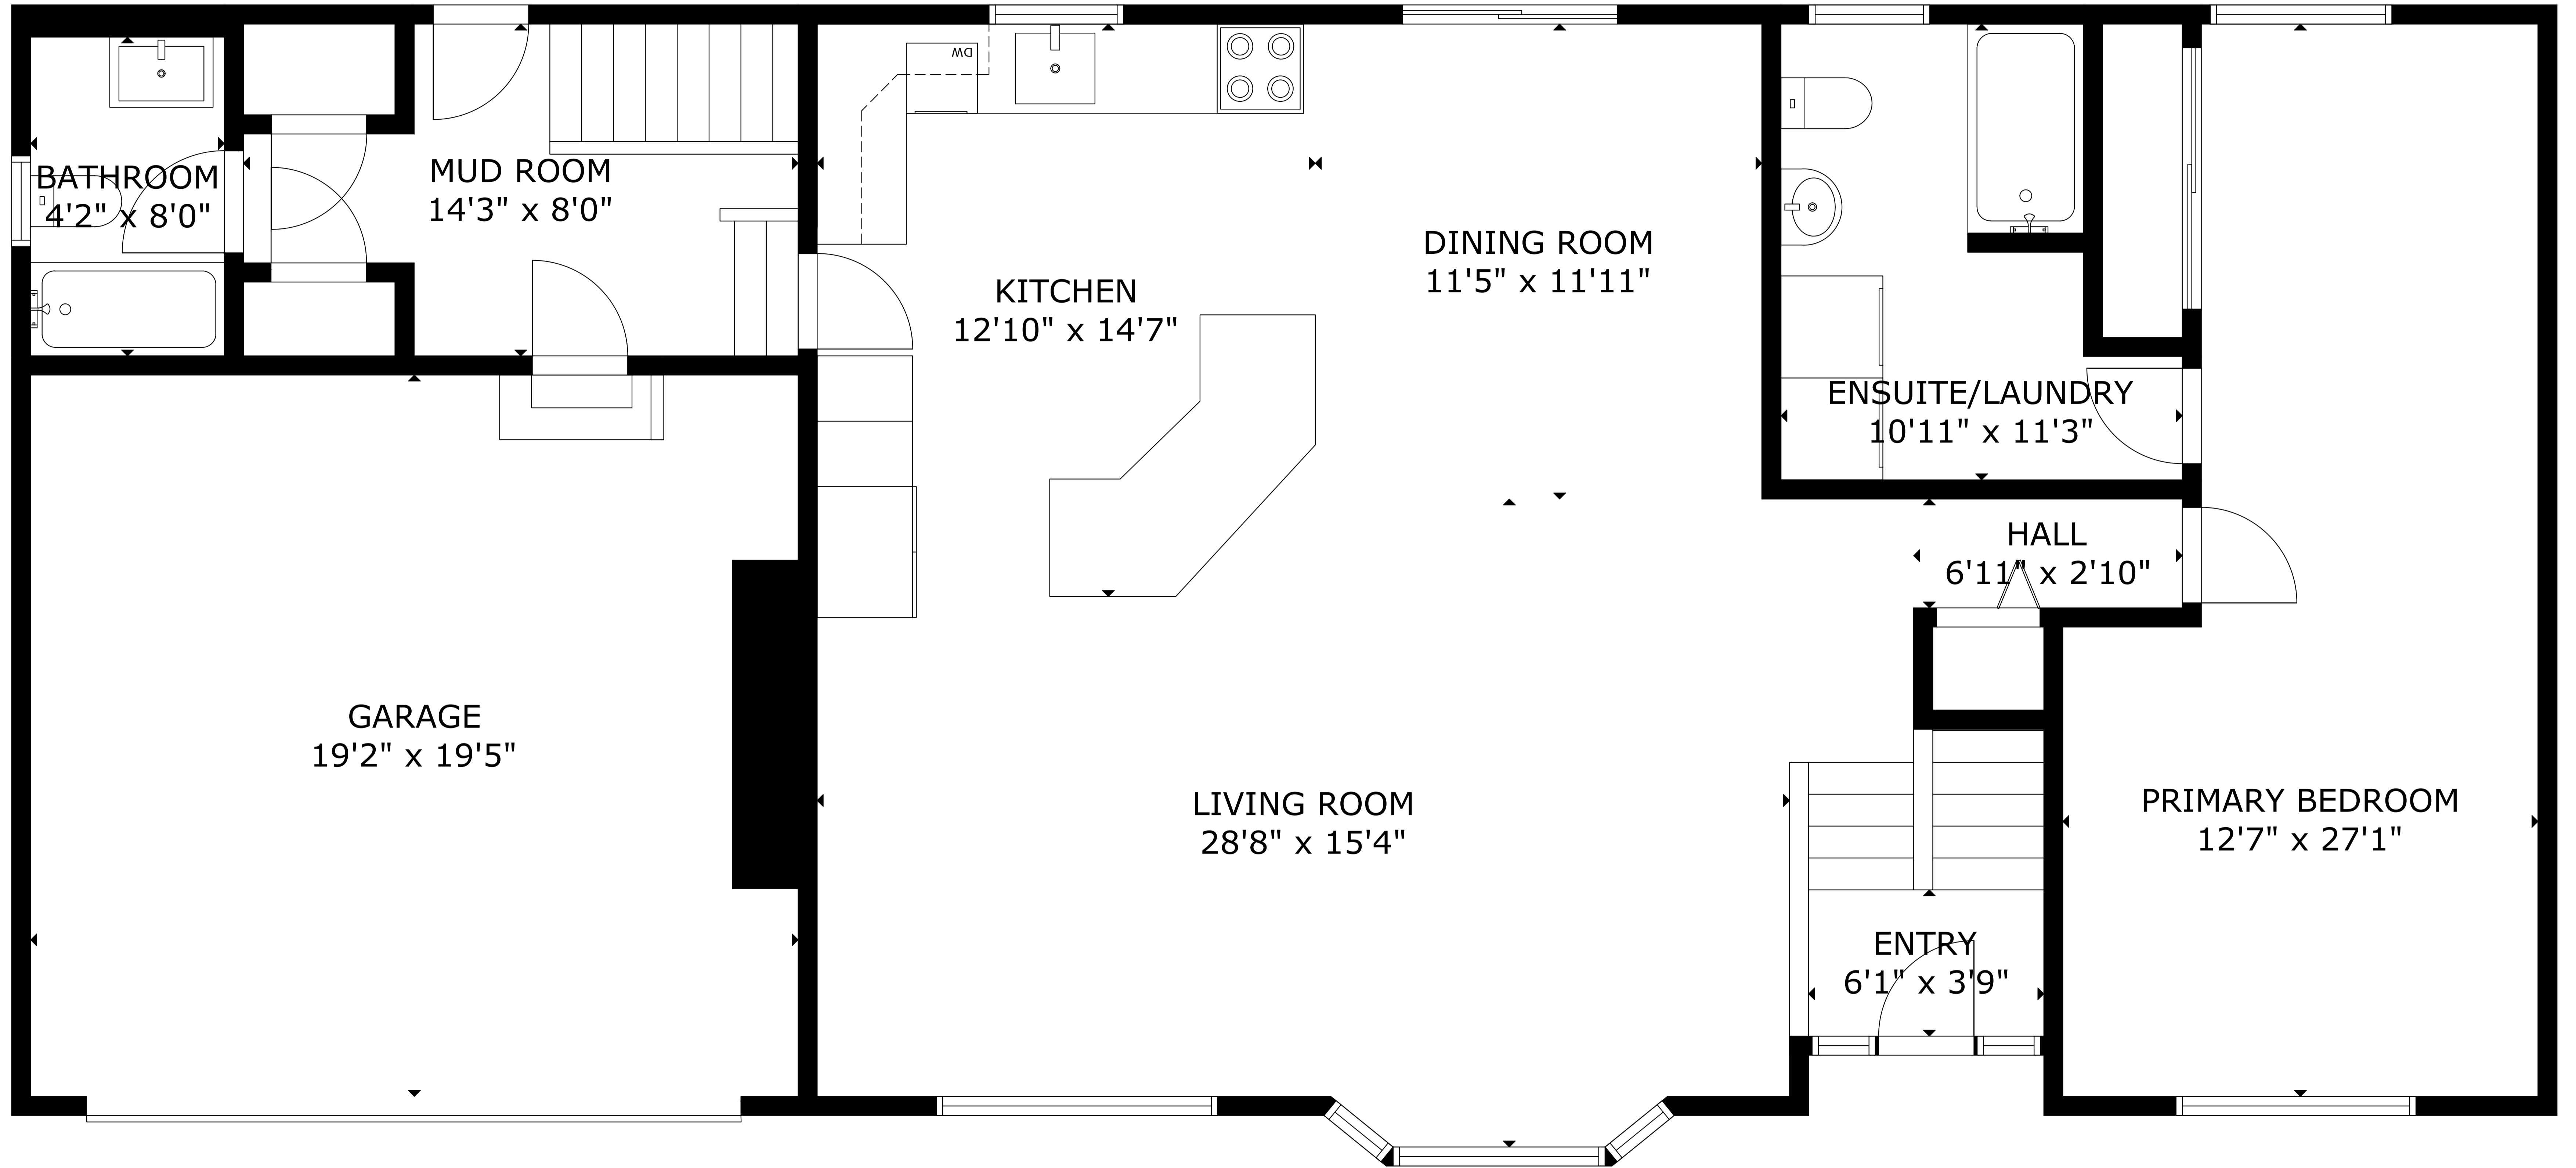

FLOOR 1

FLOOR 2

GROSS INTERNAL AREA
 TOTAL: 2,681 sq ft
 FLOOR 1: 1,285 sq ft, FLOOR 2: 1,396 sq ft
 EXCLUDED AREAS: GARAGE: 367 sq ft
 SIZE AND DIMENSIONS ARE APPROXIMATE, ACTUAL MAY VARY

GROSS INTERNAL AREA
 TOTAL: 2,681 sq ft
 FLOOR 1: 1,285 sq ft, FLOOR 2: 1,396 sq ft
 EXCLUDED AREAS: GARAGE: 367 sq ft

SIZE AND DIMENSIONS ARE APPROXIMATE, ACTUAL MAY VARY

GROSS INTERNAL AREA
 TOTAL: 2,681 sq ft
 FLOOR 1: 1,285 sq ft, FLOOR 2: 1,396 sq ft
 EXCLUDED AREAS: GARAGE: 367 sq ft

SIZE AND DIMENSIONS ARE APPROXIMATE, ACTUAL MAY VARY