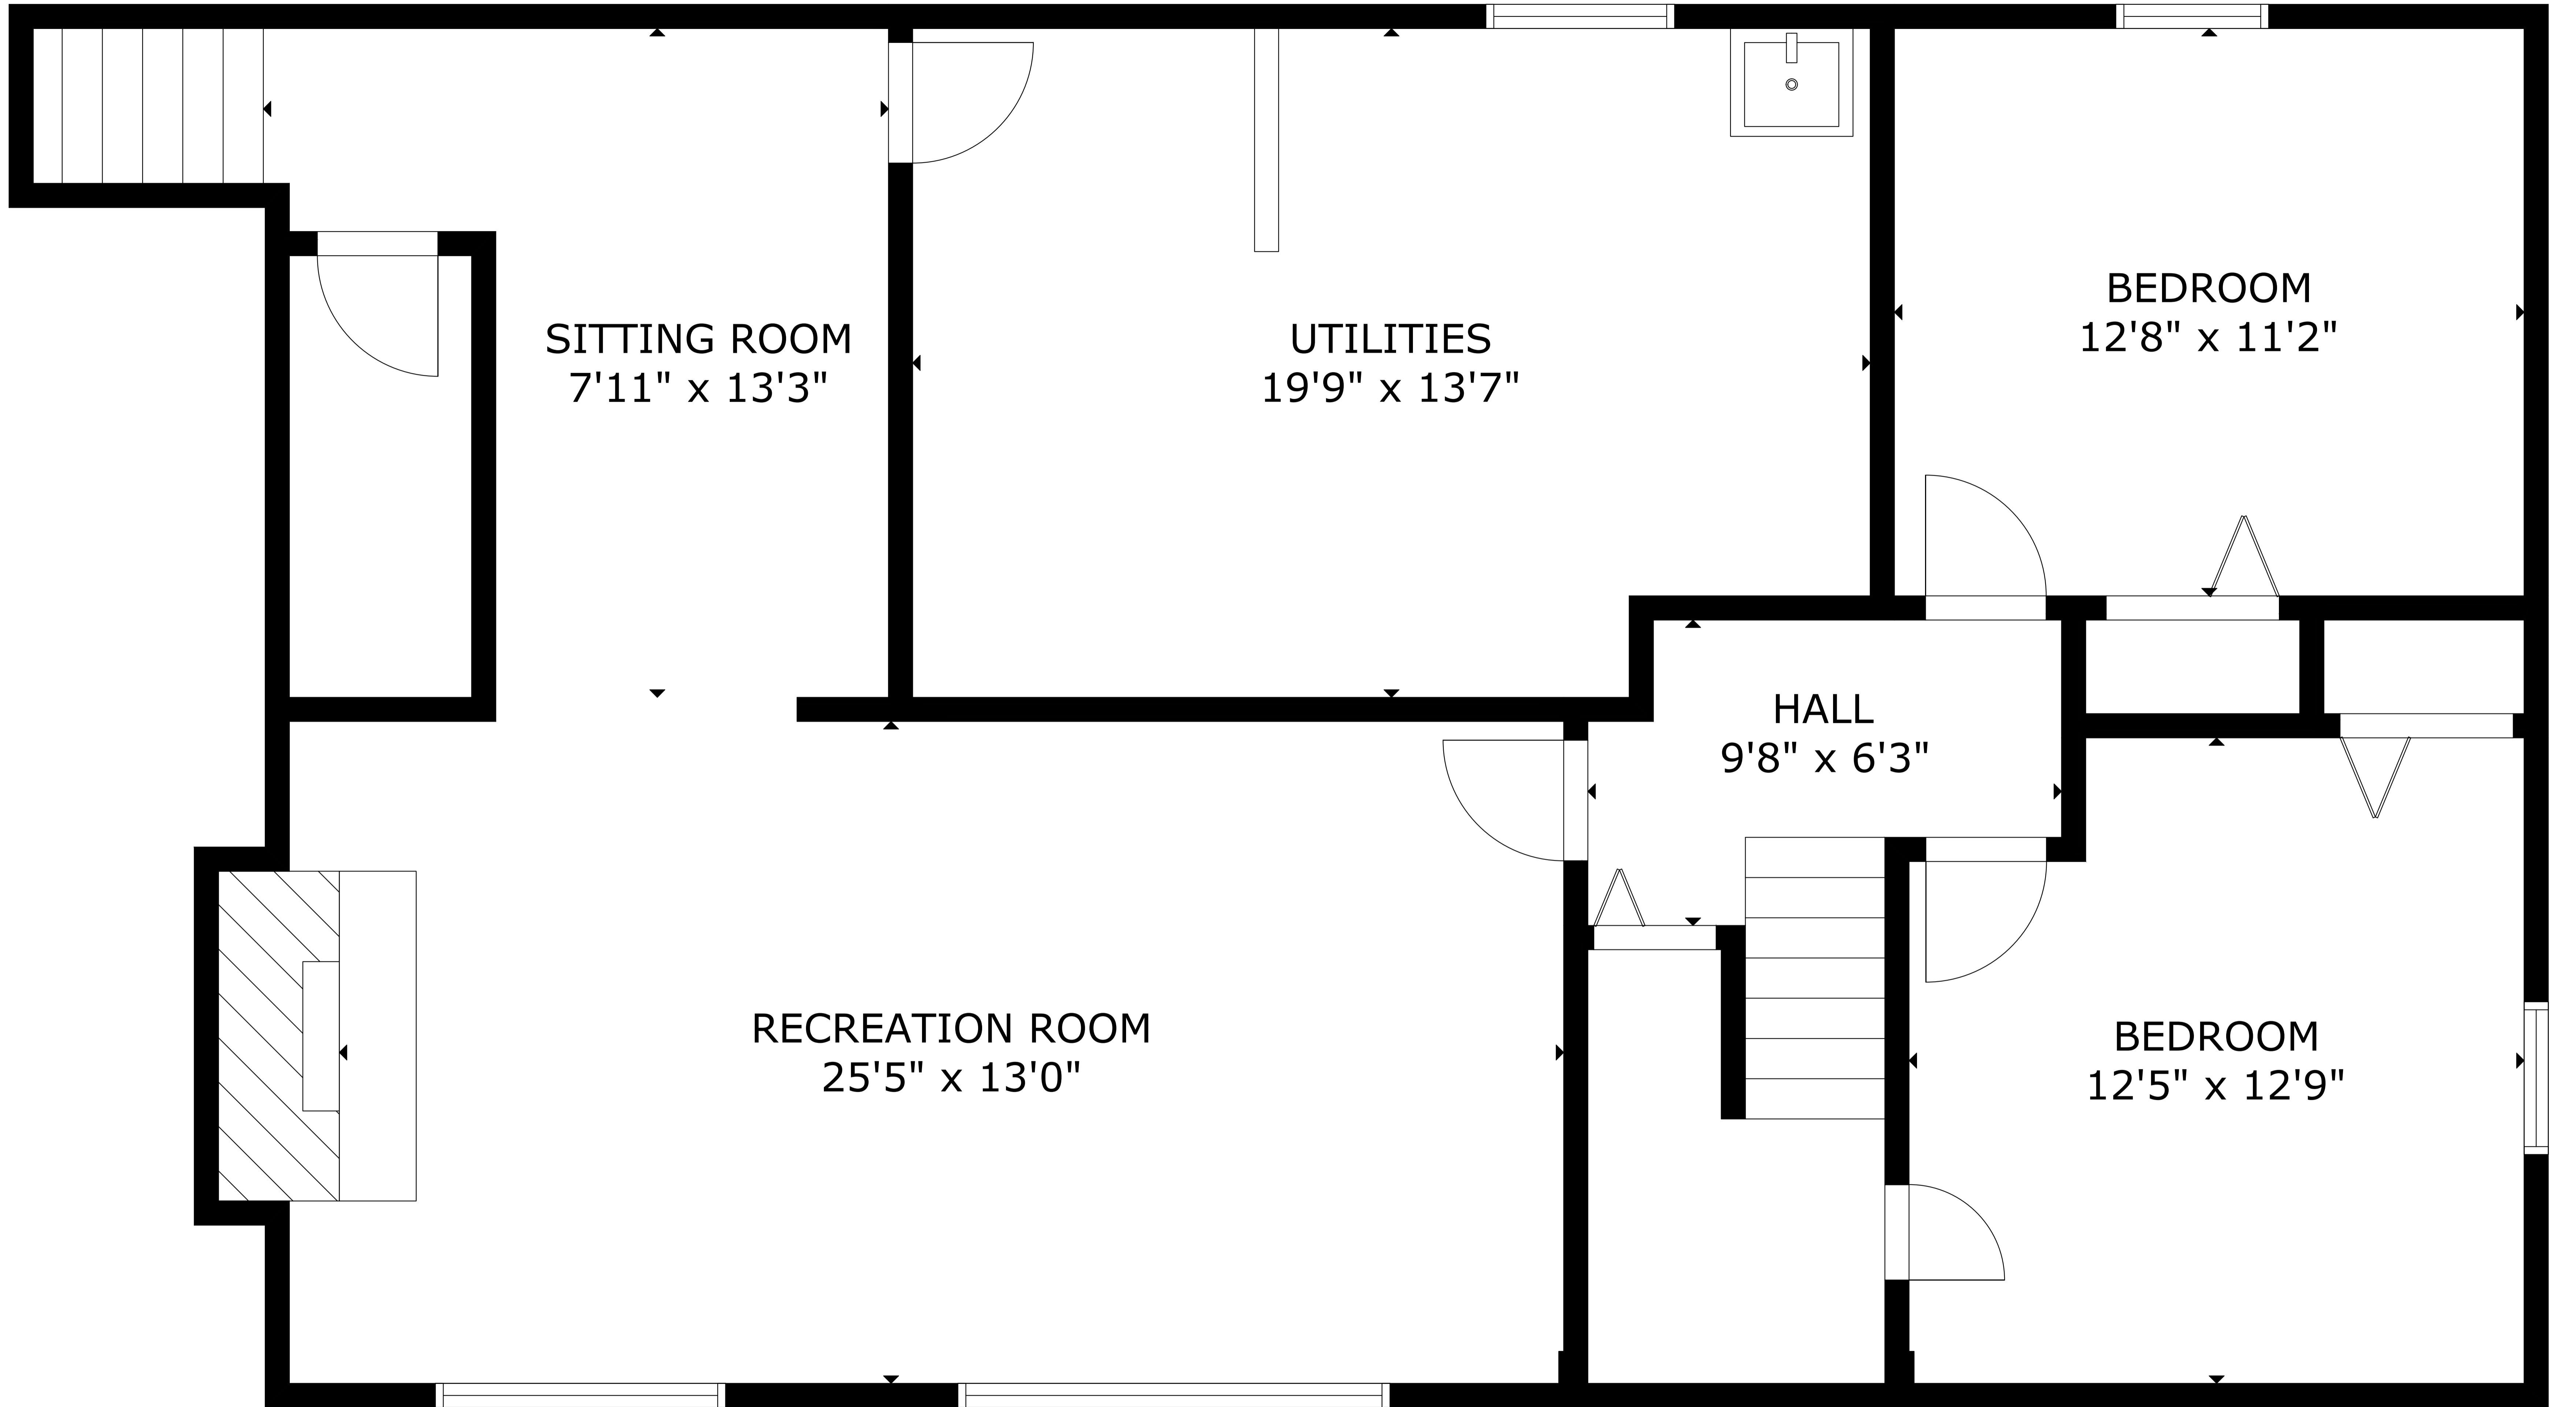

FLOOR 1

FLOOR 2

GROSS INTERNAL AREA
 TOTAL: 2,681 sq ft
 FLOOR 1: 1,285 sq ft, FLOOR 2: 1,396 sq ft
 EXCLUDED AREAS: GARAGE: 367 sq ft
 SIZE AND DIMENSIONS ARE APPROXIMATE, ACTUAL MAY VARY

GROSS INTERNAL AREA
 TOTAL: 2,681 sq ft
 FLOOR 1: 1,285 sq ft, FLOOR 2: 1,396 sq ft
 EXCLUDED AREAS: GARAGE: 367 sq ft

SIZE AND DIMENSIONS ARE APPROXIMATE, ACTUAL MAY VARY

GROSS INTERNAL AREA
 TOTAL: 2,681 sq ft
 FLOOR 1: 1,285 sq ft, FLOOR 2: 1,396 sq ft
 EXCLUDED AREAS: GARAGE: 367 sq ft

SIZE AND DIMENSIONS ARE APPROXIMATE, ACTUAL MAY VARY