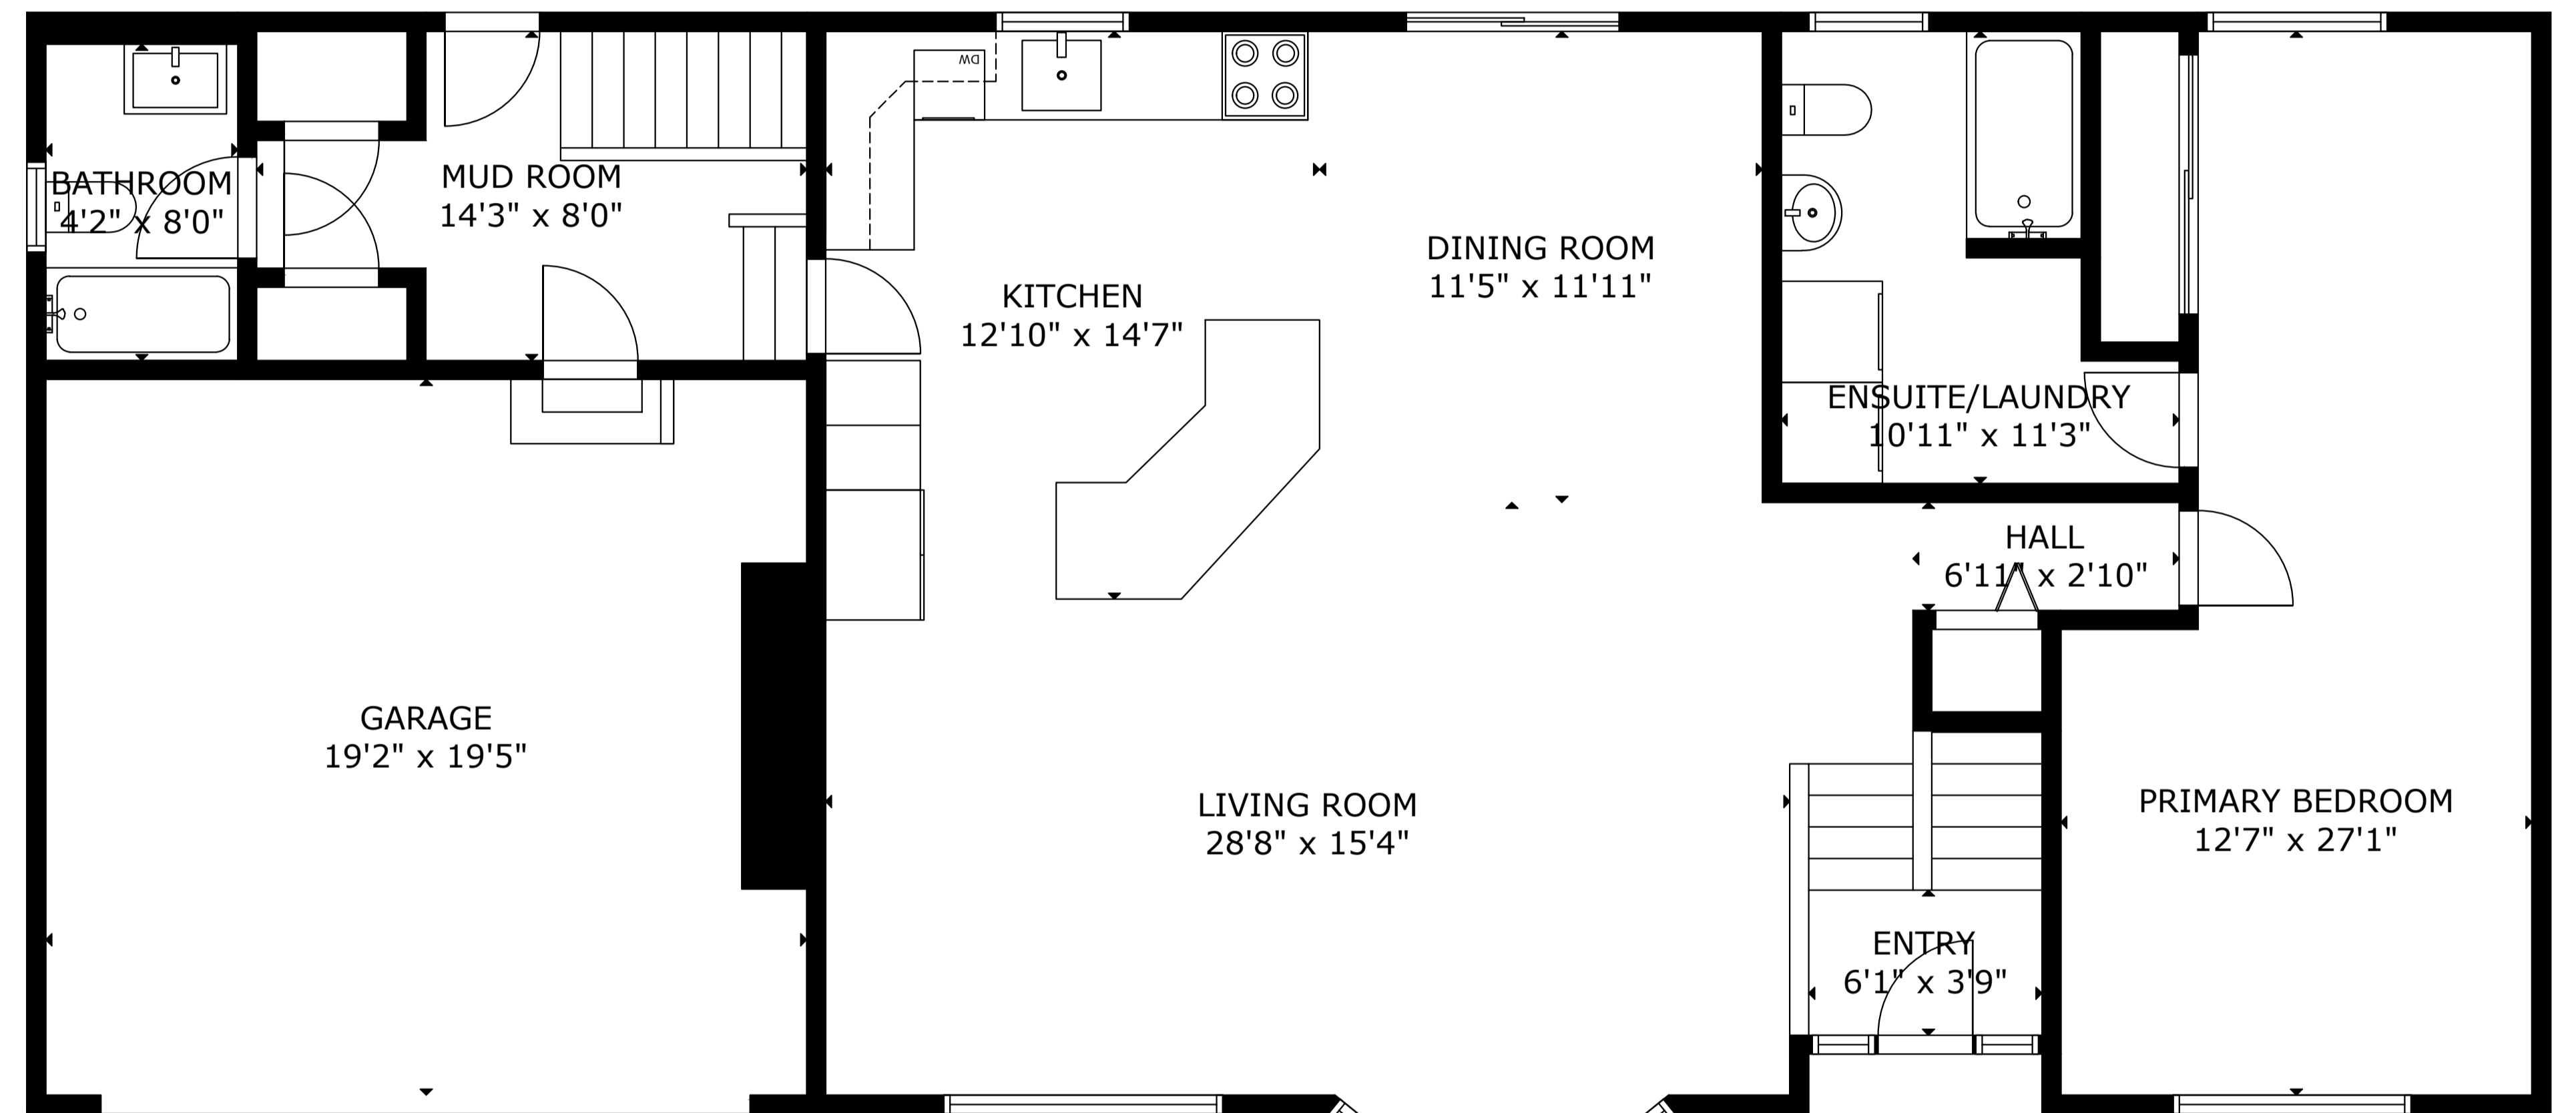

FLOOR 1

FLOOR 2

GROSS INTERNAL AREA
 TOTAL: 2,681 sq ft
 FLOOR 1: 1,285 sq ft, FLOOR 2: 1,396 sq ft
 EXCLUDED AREAS: GARAGE: 367 sq ft
 SIZE AND DIMENSIONS ARE APPROXIMATE, ACTUAL MAY VARY

GROSS INTERNAL AREA
 TOTAL: 2,681 sq ft
 FLOOR 1: 1,285 sq ft, FLOOR 2: 1,396 sq ft
 EXCLUDED AREAS: GARAGE: 367 sq ft

SIZE AND DIMENSIONS ARE APPROXIMATE, ACTUAL MAY VARY

GROSS INTERNAL AREA
 TOTAL: 2,681 sq ft
 FLOOR 1: 1,285 sq ft, FLOOR 2: 1,396 sq ft
 EXCLUDED AREAS: GARAGE: 367 sq ft

SIZE AND DIMENSIONS ARE APPROXIMATE, ACTUAL MAY VARY