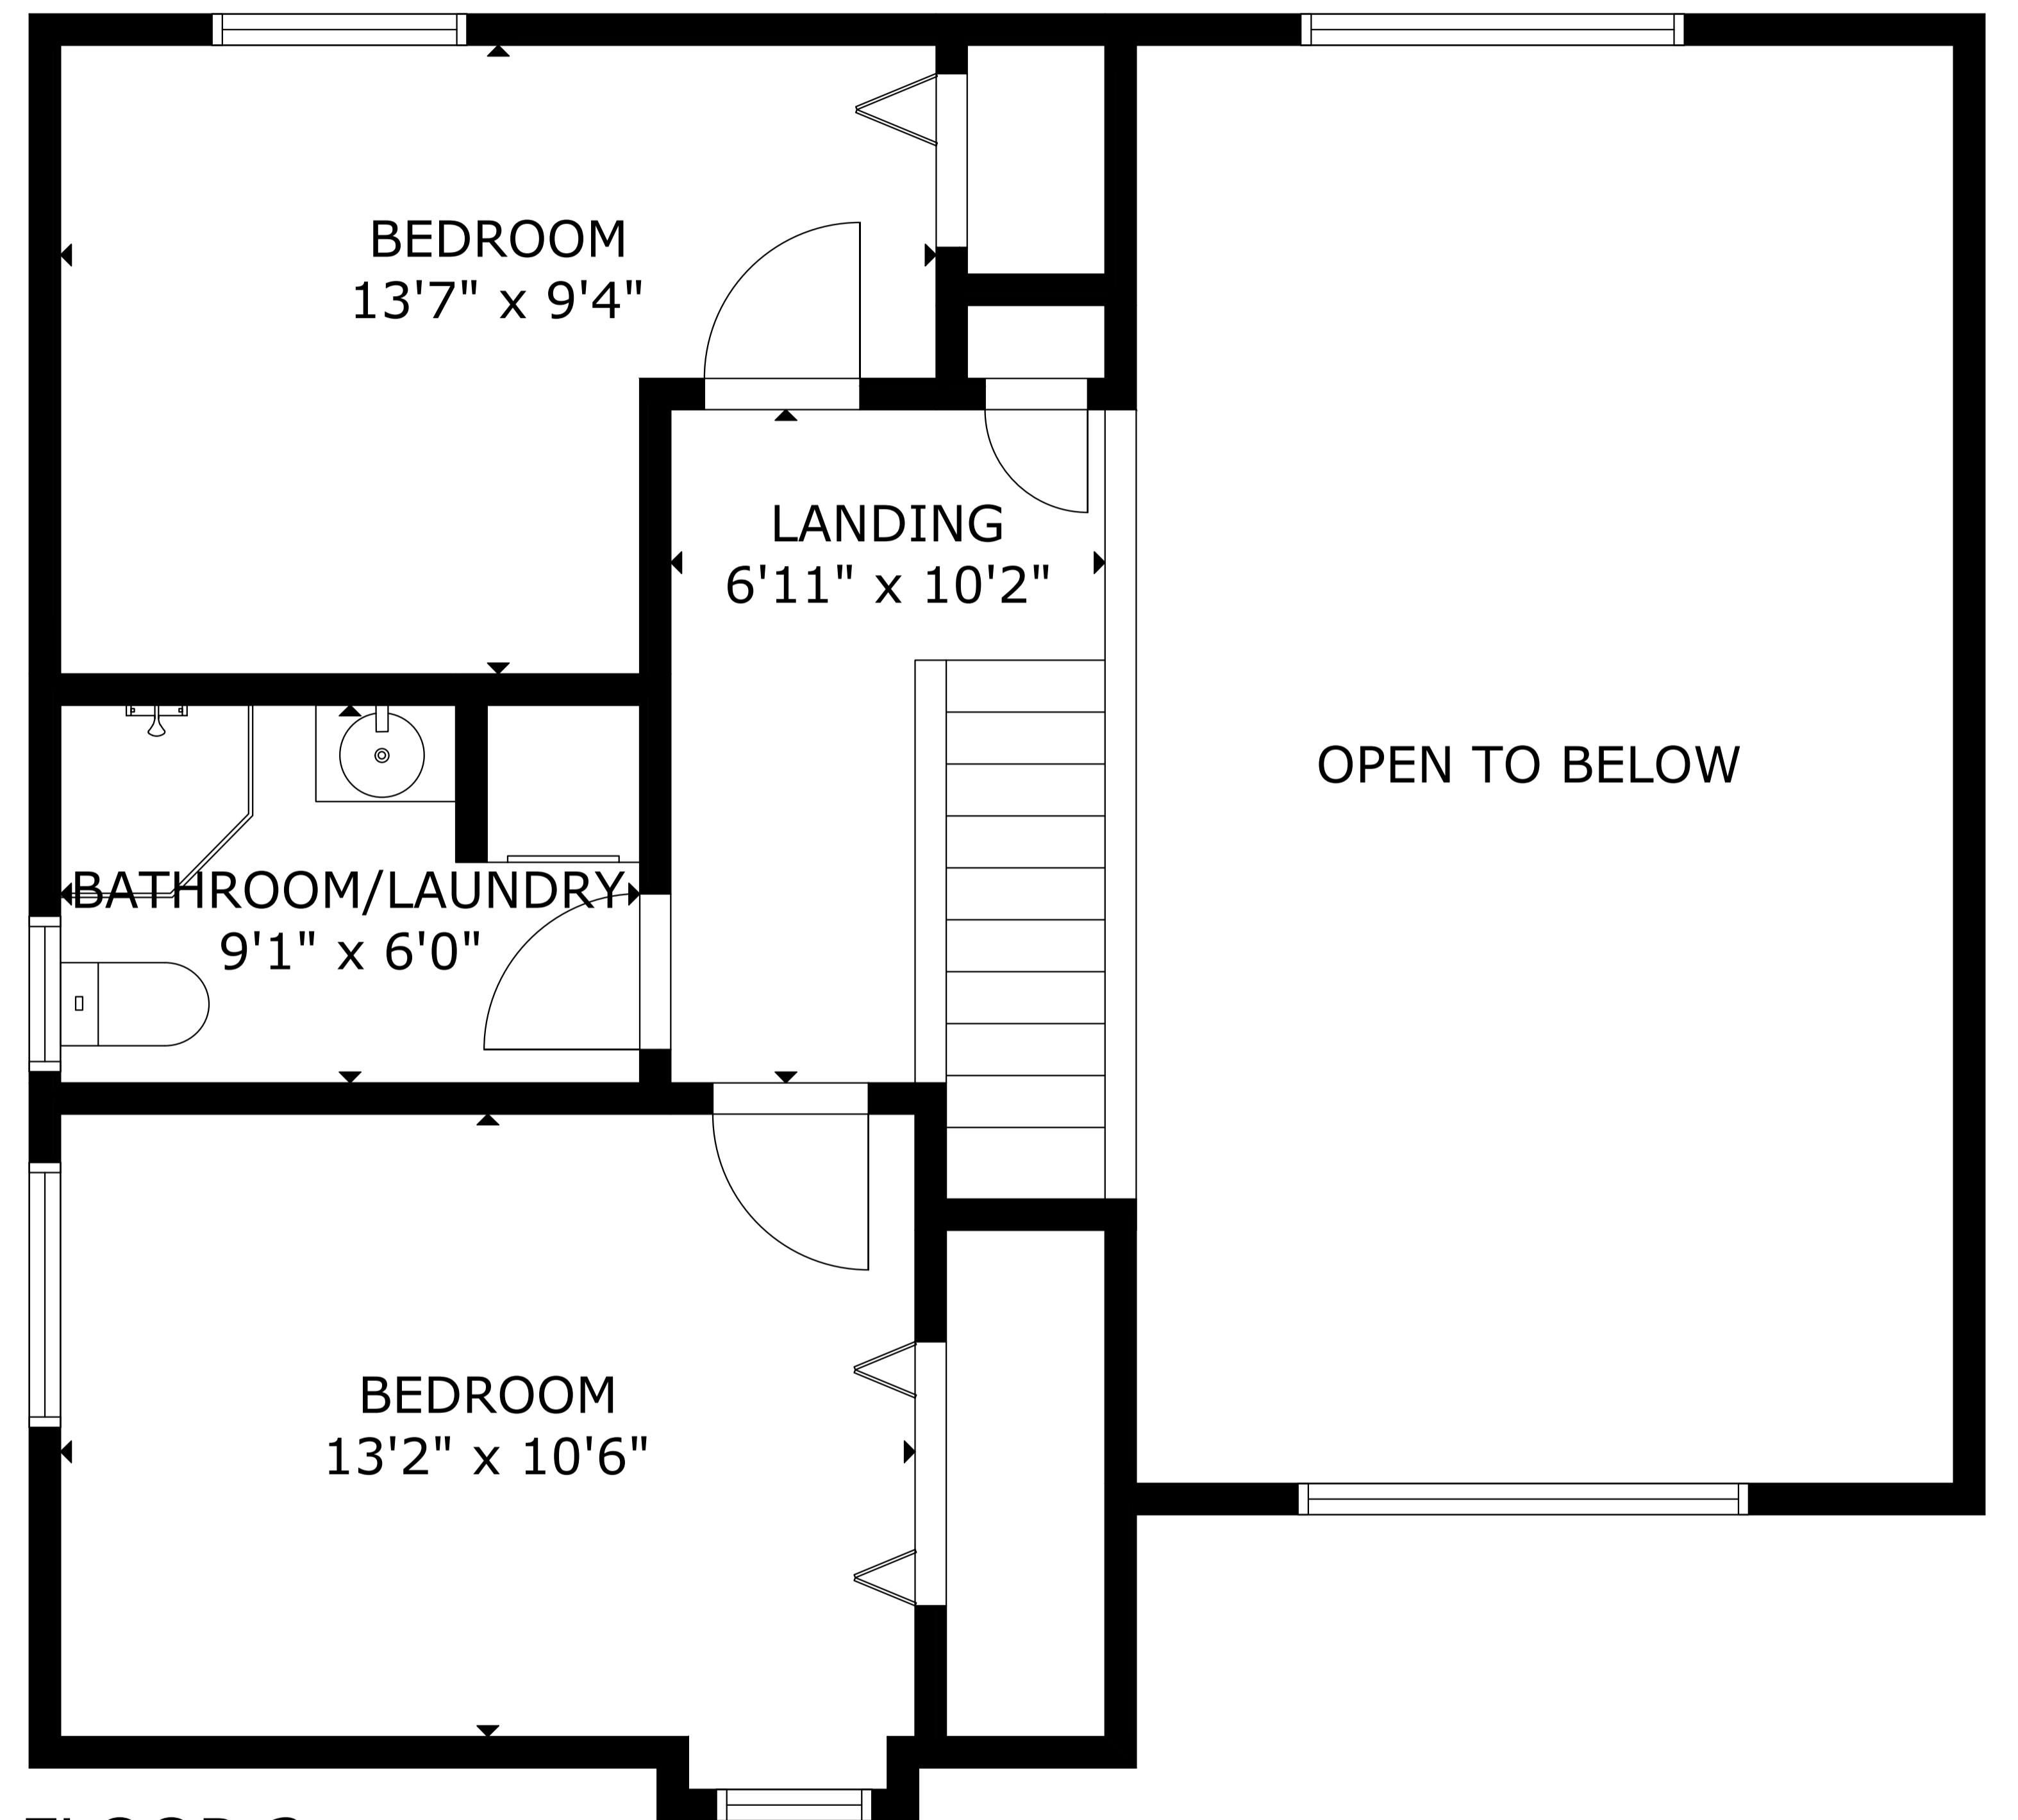

FLOOR 1

FLOOR 2

GROSS INTERNAL AREA
 TOTAL: 1,235 sq ft
 FLOOR 1: 791 sq ft, FLOOR 2: 444 sq ft
 SIZE AND DIMENSIONS ARE APPROXIMATE, ACTUAL MAY VARY

GROSS INTERNAL AREA
TOTAL: 1,235 sq ft

FLOOR 1: 791 sq ft, FLOOR 2: 444 sq ft

SIZE AND DIMENSIONS ARE APPROXIMATE, ACTUAL MAY VARY

GROSS INTERNAL AREA
TOTAL: 1,235 sq ft

FLOOR 1: 791 sq ft, FLOOR 2: 444 sq ft

SIZE AND DIMENSIONS ARE APPROXIMATE, ACTUAL MAY VARY