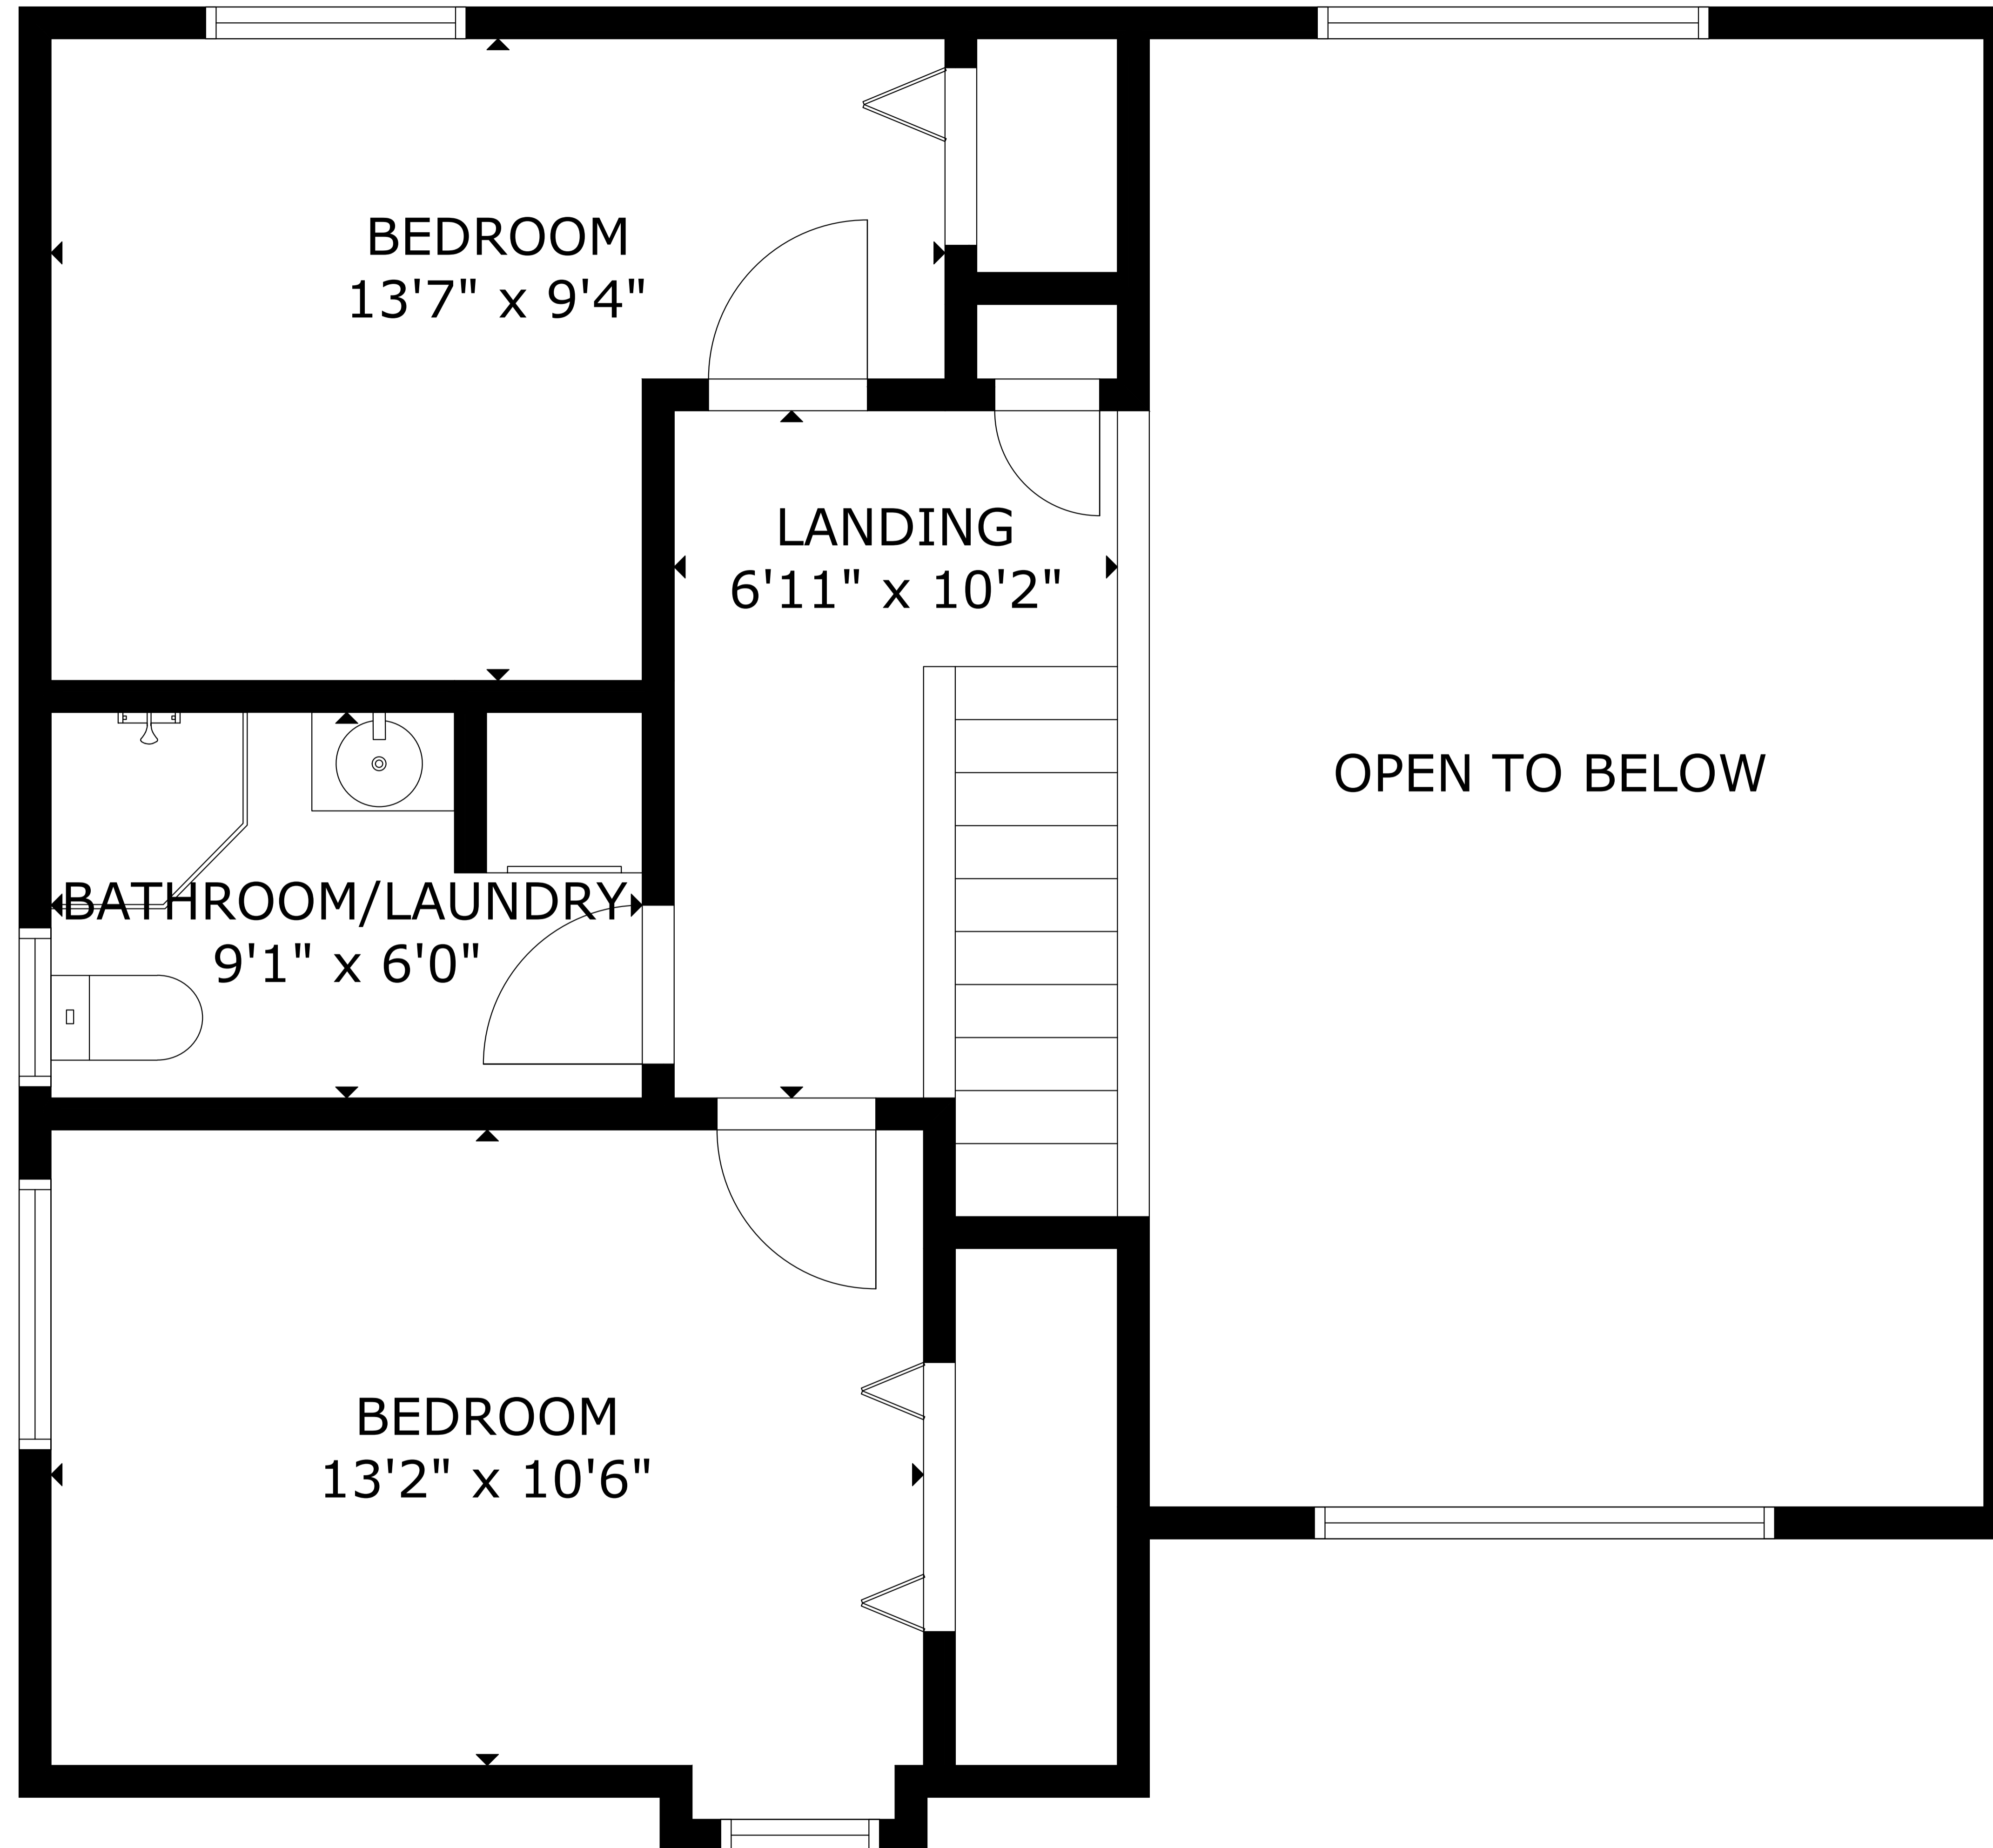

FLOOR 1

FLOOR 2

GROSS INTERNAL AREA
 TOTAL: 1,235 sq ft
 FLOOR 1: 791 sq ft, FLOOR 2: 444 sq ft
 SIZE AND DIMENSIONS ARE APPROXIMATE, ACTUAL MAY VARY

GROSS INTERNAL AREA
TOTAL: 1,235 sq ft

FLOOR 1: 791 sq ft, FLOOR 2: 444 sq ft

SIZE AND DIMENSIONS ARE APPROXIMATE, ACTUAL MAY VARY

GROSS INTERNAL AREA
TOTAL: 1,235 sq ft

FLOOR 1: 791 sq ft, FLOOR 2: 444 sq ft

SIZE AND DIMENSIONS ARE APPROXIMATE, ACTUAL MAY VARY