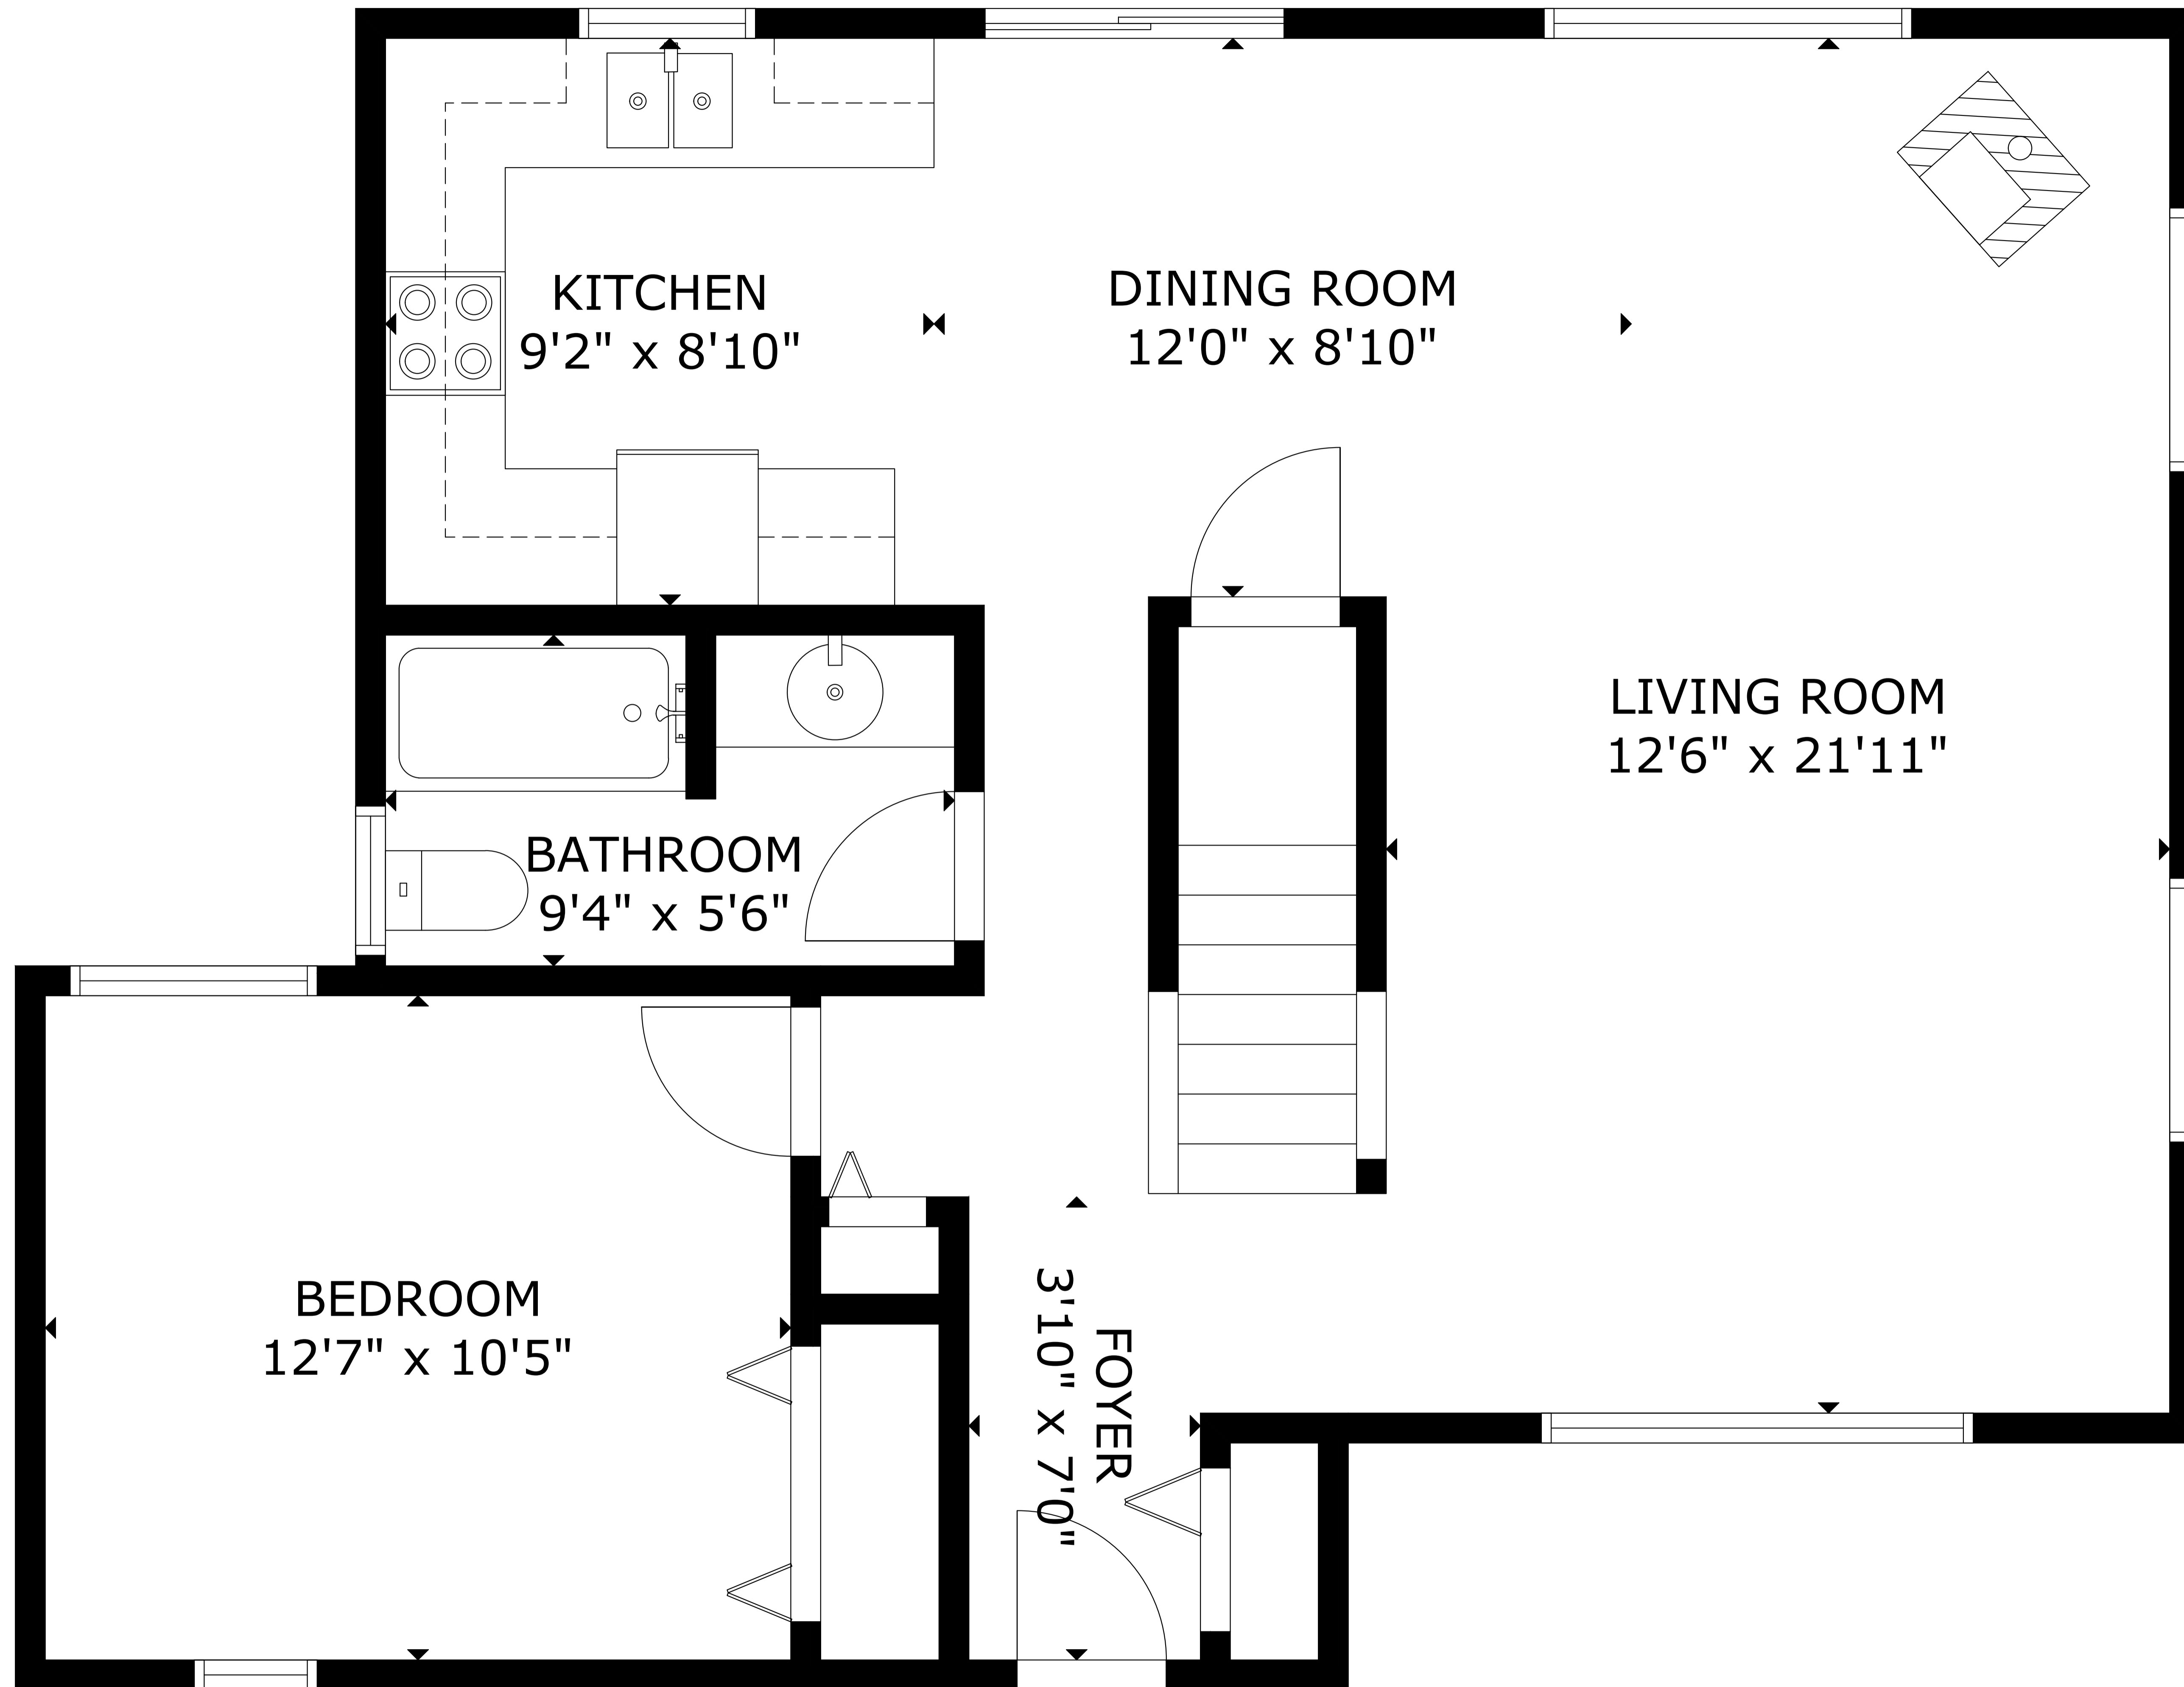

FLOOR 1

FLOOR 2

GROSS INTERNAL AREA
 TOTAL: 1,235 sq ft
 FLOOR 1: 791 sq ft, FLOOR 2: 444 sq ft
 SIZE AND DIMENSIONS ARE APPROXIMATE, ACTUAL MAY VARY

GROSS INTERNAL AREA
TOTAL: 1,235 sq ft

FLOOR 1: 791 sq ft, FLOOR 2: 444 sq ft

SIZE AND DIMENSIONS ARE APPROXIMATE, ACTUAL MAY VARY

GROSS INTERNAL AREA
TOTAL: 1,235 sq ft

FLOOR 1: 791 sq ft, FLOOR 2: 444 sq ft

SIZE AND DIMENSIONS ARE APPROXIMATE, ACTUAL MAY VARY