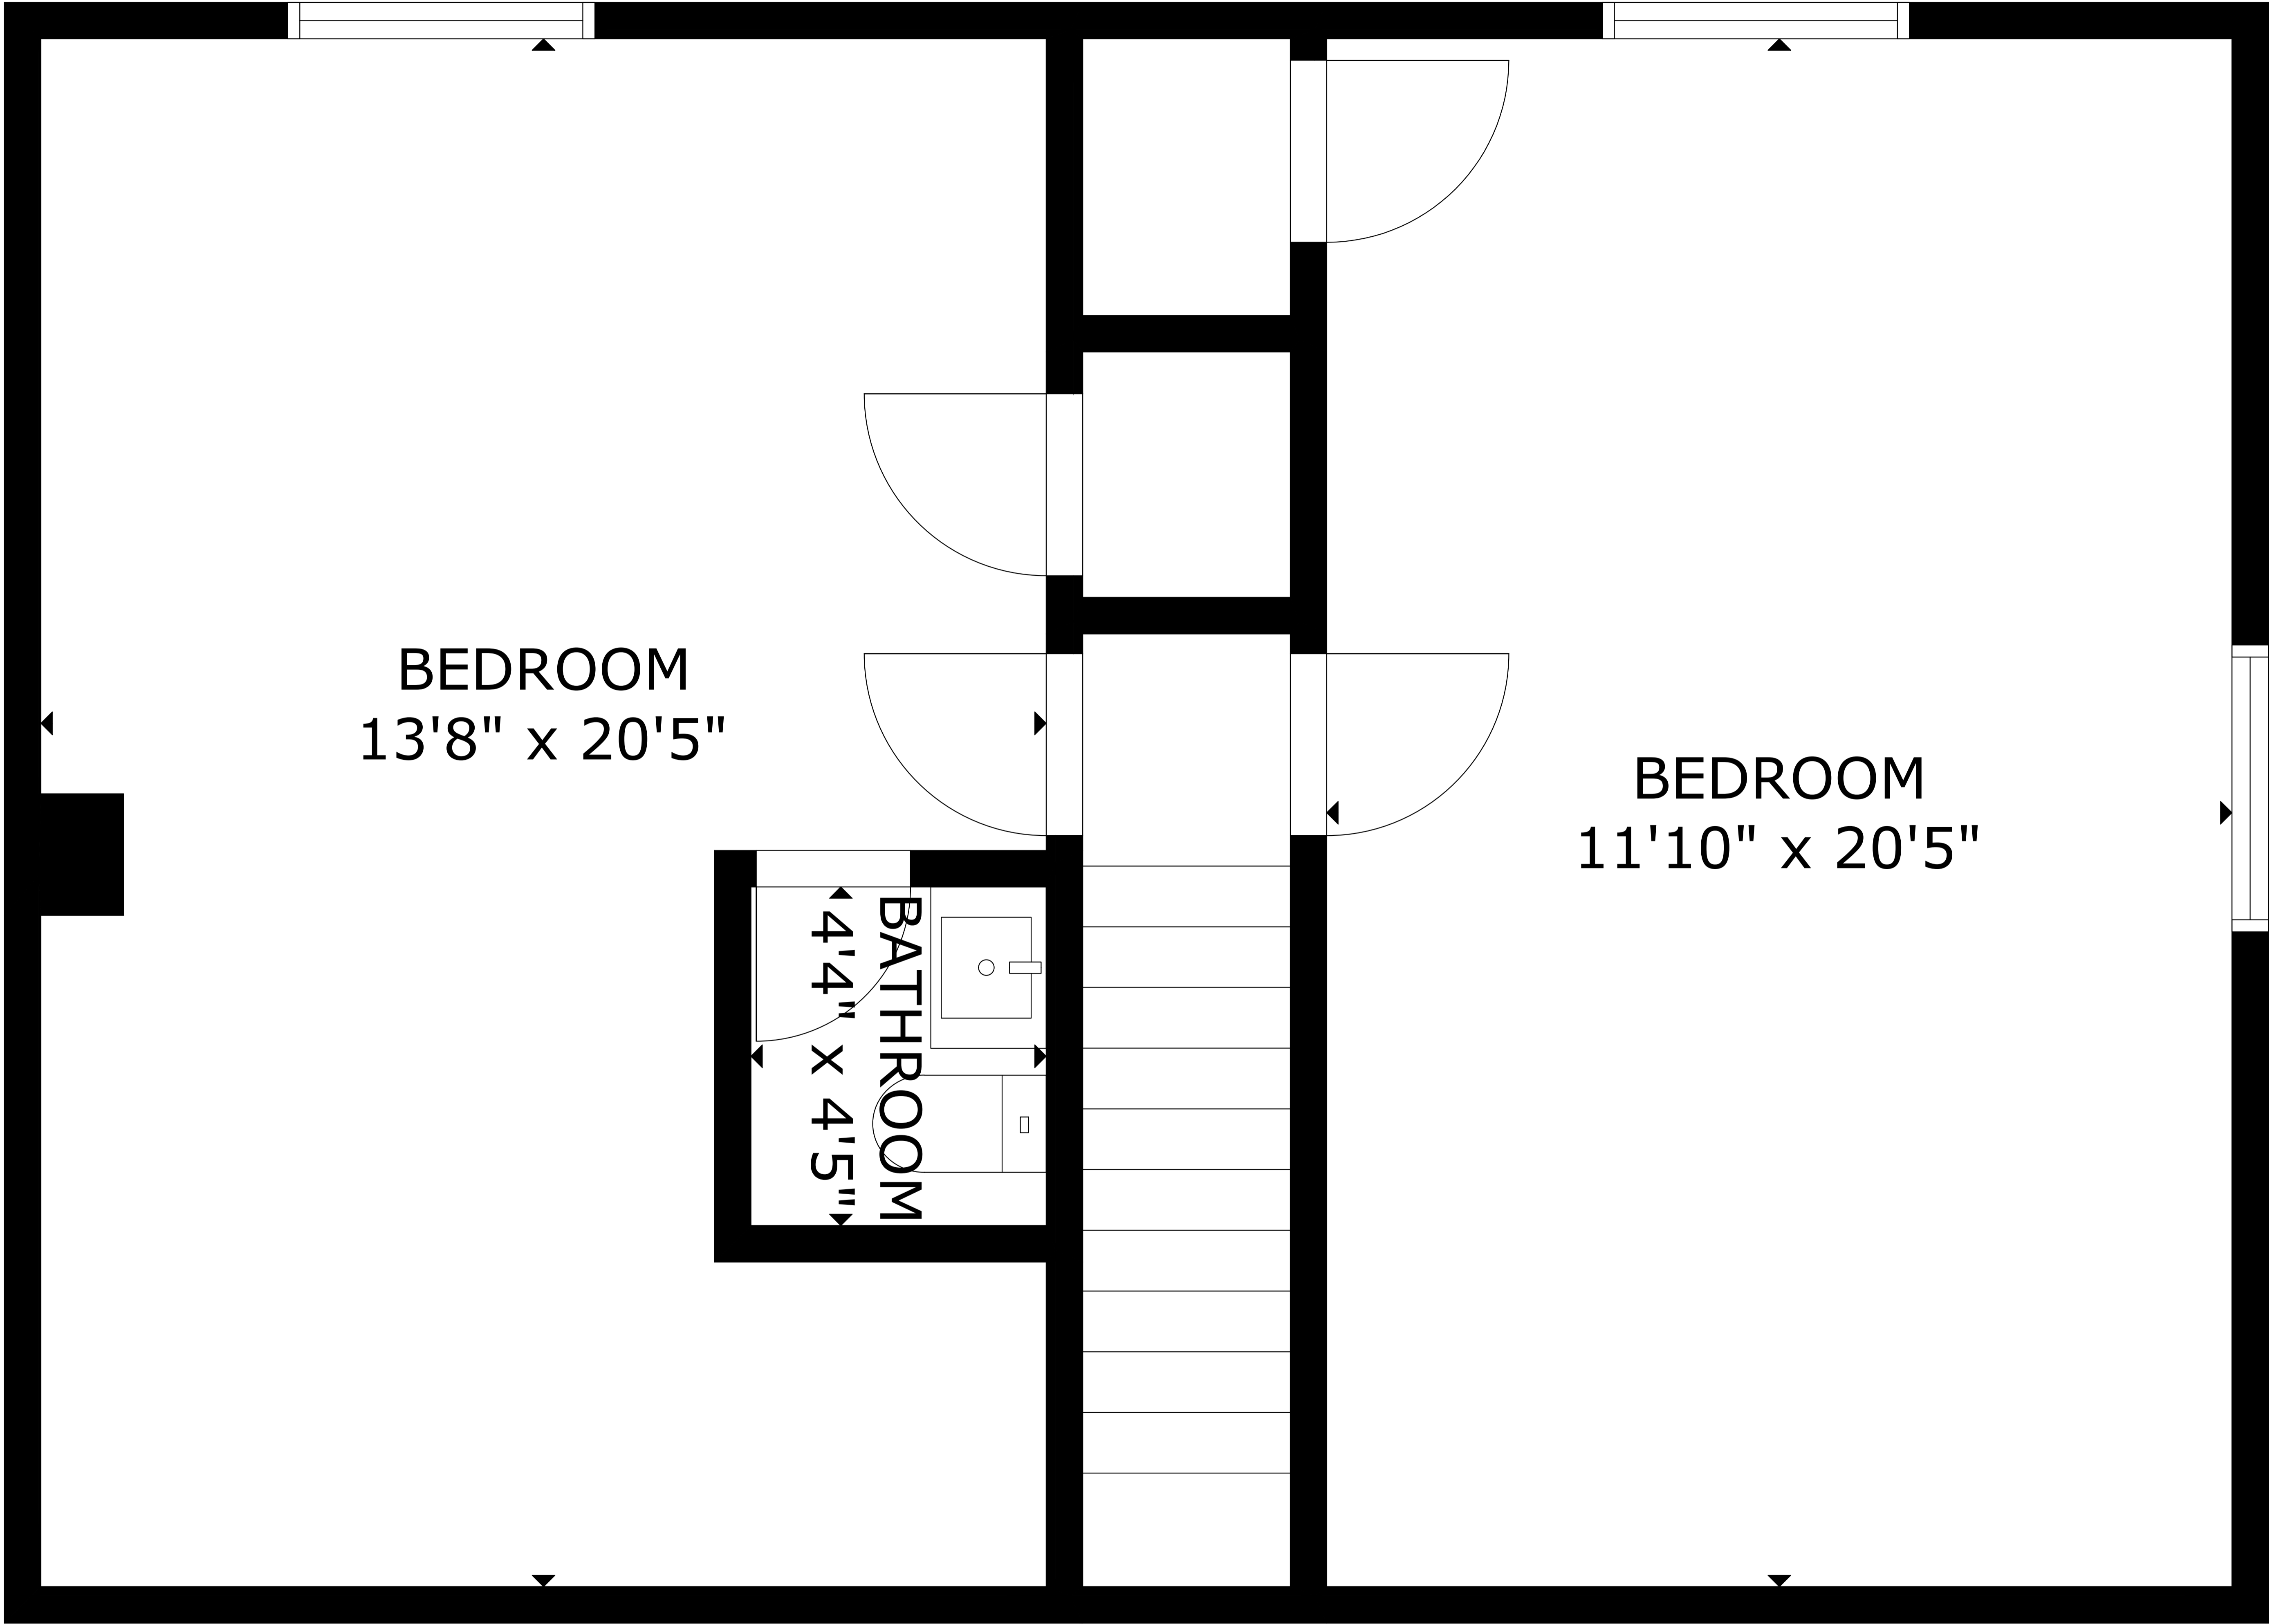

GROSS INTERNAL AREA
 TOTAL: 2,583 sq ft
 FLOOR 1: 957 sq ft, FLOOR 2: 1,007 sq ft, FLOOR 3: 619 sq ft
 SIZE AND DIMENSIONS ARE APPROXIMATE, ACTUAL MAY VARY

SHOP
14'3" x 23'2"

OFFICE
10'10" x 22'11"

FOYER
7'5" x 5'8"

RECREATION ROOM
11'0" x 22'11"

GROSS INTERNAL AREA
TOTAL: 2,583 sq ft
FLOOR 1: 957 sq ft, FLOOR 2: 1,007 sq ft, FLOOR 3: 619 sq ft
SIZE AND DIMENSIONS ARE APPROXIMATE, ACTUAL MAY VARY

GROSS INTERNAL AREA
TOTAL: 2,583 sq ft

FLOOR 1: 957 sq ft, FLOOR 2: 1,007 sq ft, FLOOR 3: 619 sq ft
SIZE AND DIMENSIONS ARE APPROXIMATE, ACTUAL MAY VARY

BEDROOM
13'8" x 20'5"

BEDROOM
11'10" x 20'5"

BATHROOM
4'4" x 4'5"

GROSS INTERNAL AREA
TOTAL: 2,583 sq ft

FLOOR 1: 957 sq ft, FLOOR 2: 1,007 sq ft, FLOOR 3: 619 sq ft
SIZE AND DIMENSIONS ARE APPROXIMATE, ACTUAL MAY VARY