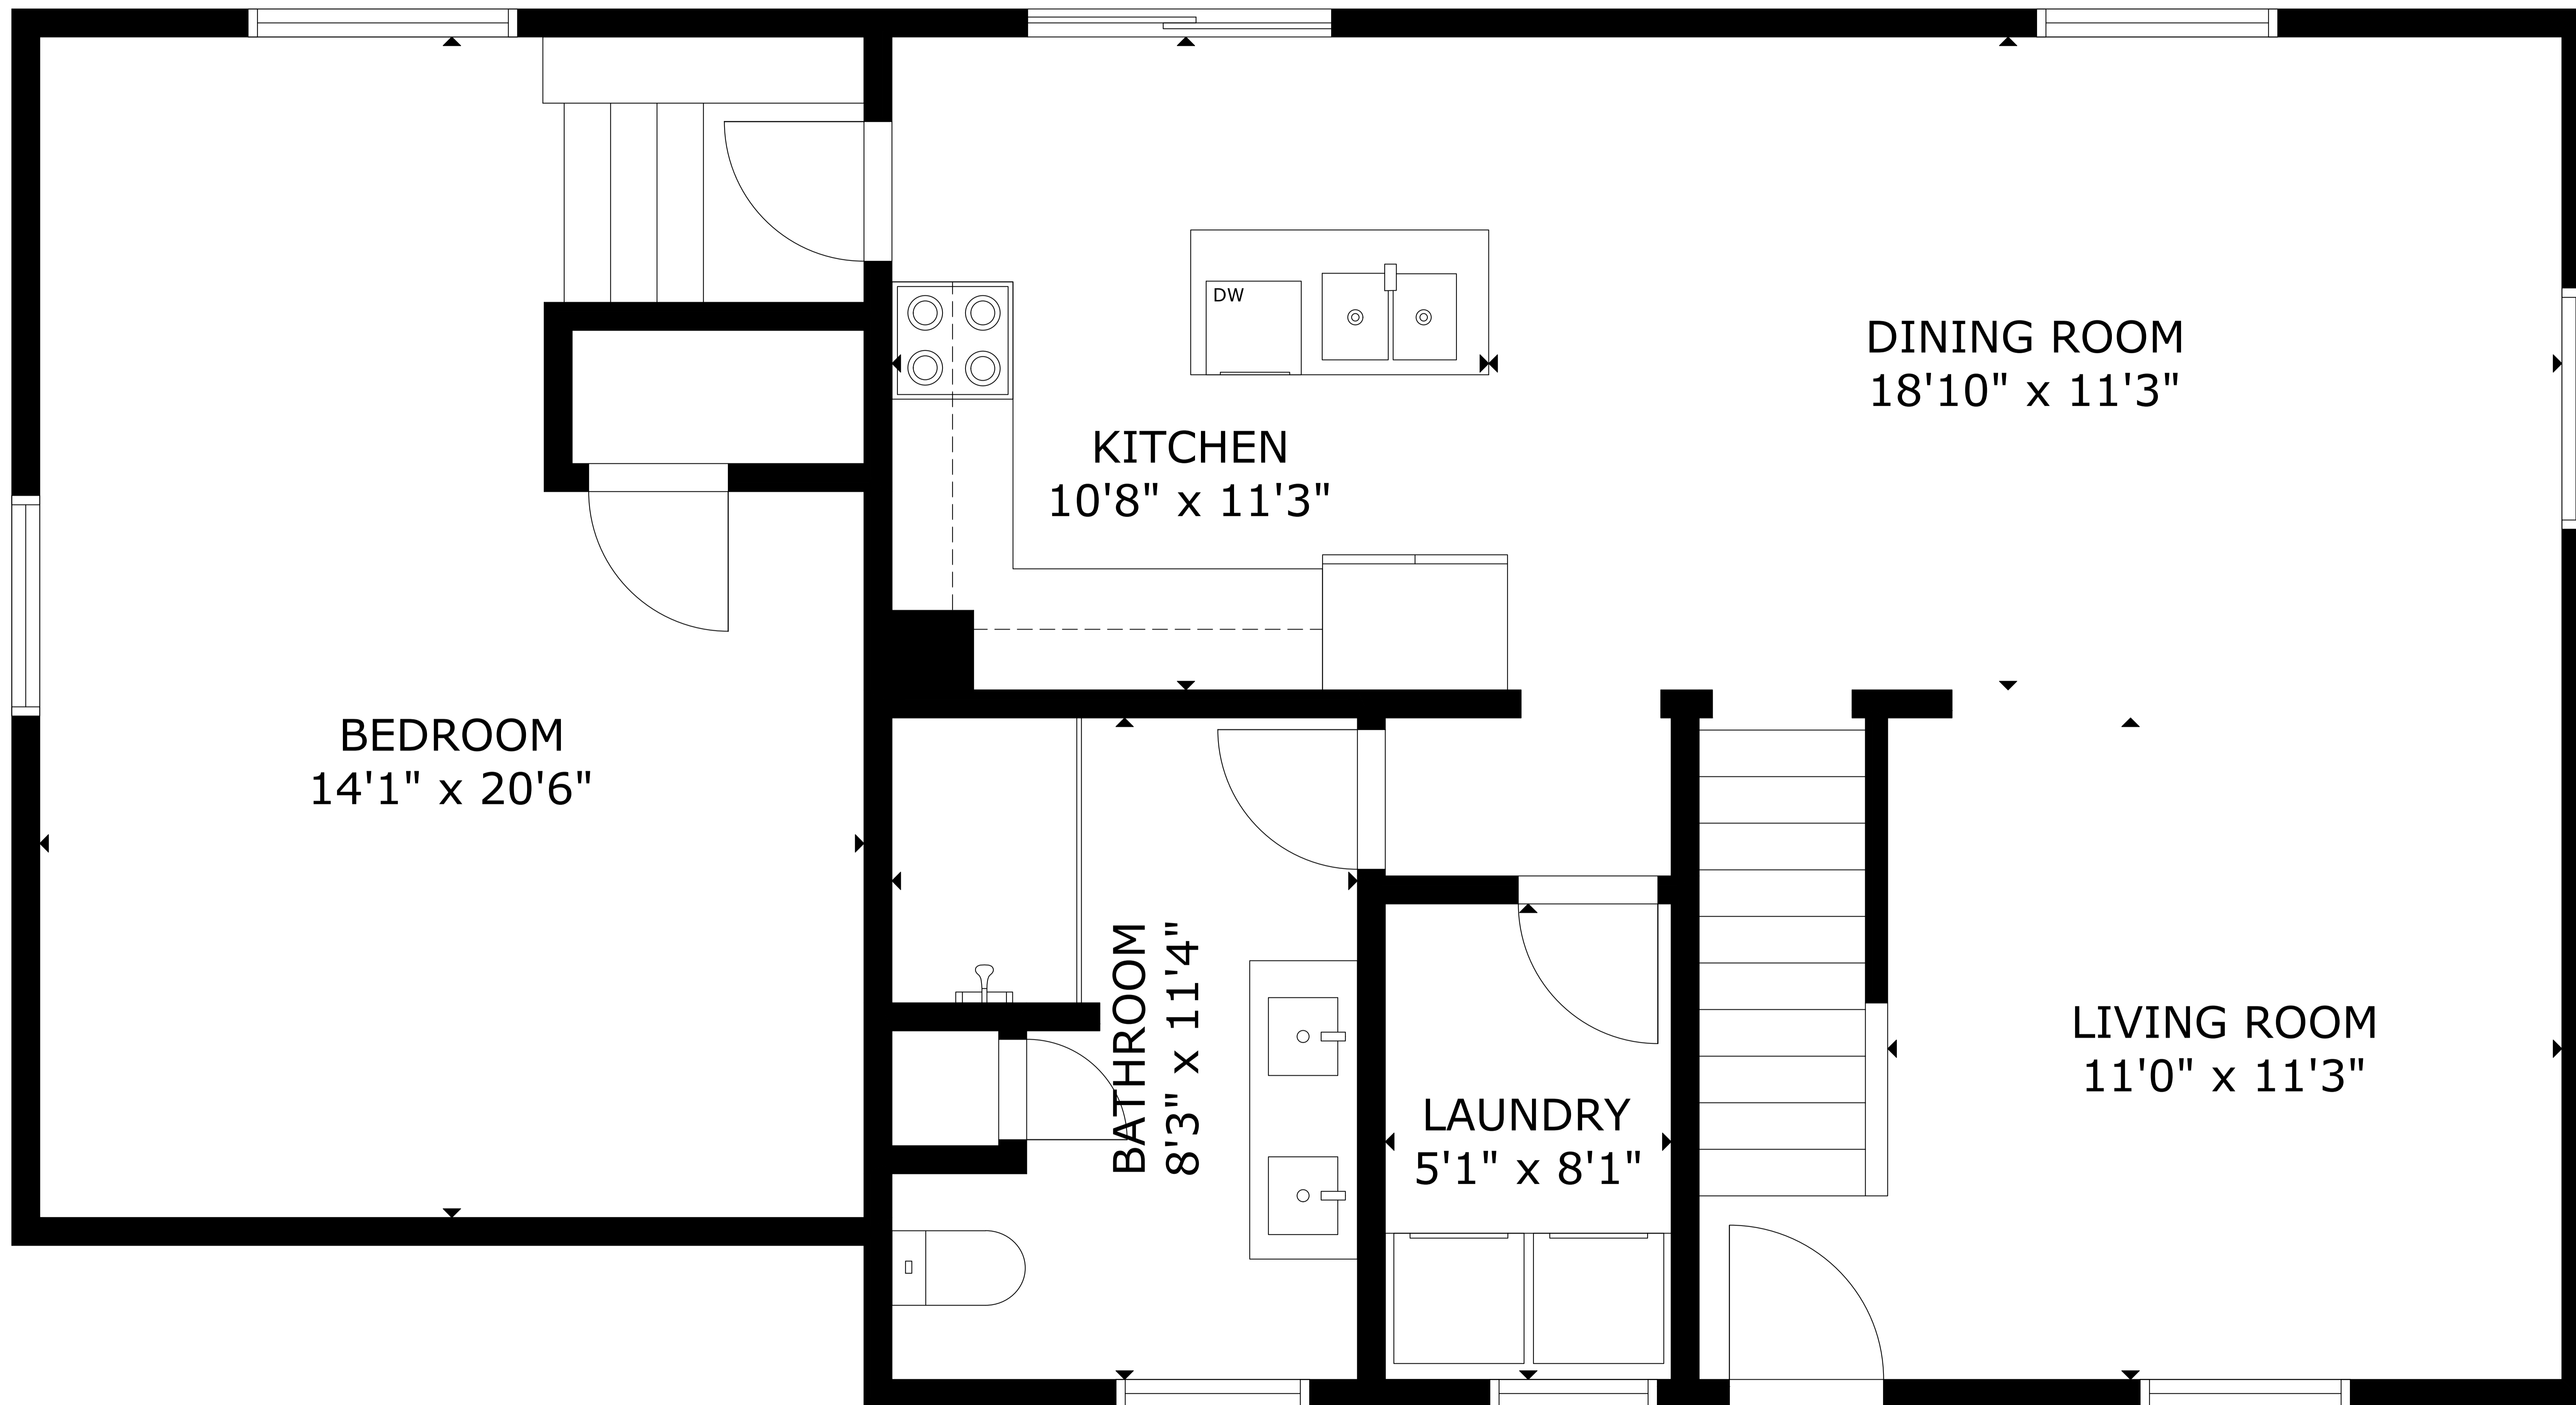

GROSS INTERNAL AREA
 TOTAL: 2,583 sq ft
 FLOOR 1: 957 sq ft, FLOOR 2: 1,007 sq ft, FLOOR 3: 619 sq ft
 SIZE AND DIMENSIONS ARE APPROXIMATE, ACTUAL MAY VARY

SHOP
14'3" x 23'2"

OFFICE
10'10" x 22'11"

FOYER
7'5" x 5'8"

RECREATION ROOM
11'0" x 22'11"

GROSS INTERNAL AREA
TOTAL: 2,583 sq ft
FLOOR 1: 957 sq ft, FLOOR 2: 1,007 sq ft, FLOOR 3: 619 sq ft
SIZE AND DIMENSIONS ARE APPROXIMATE, ACTUAL MAY VARY

GROSS INTERNAL AREA
TOTAL: 2,583 sq ft

FLOOR 1: 957 sq ft, FLOOR 2: 1,007 sq ft, FLOOR 3: 619 sq ft
SIZE AND DIMENSIONS ARE APPROXIMATE, ACTUAL MAY VARY

BEDROOM
13'8" x 20'5"

BEDROOM
11'10" x 20'5"

BATHROOM
4'4" x 4'5"

GROSS INTERNAL AREA
TOTAL: 2,583 sq ft

FLOOR 1: 957 sq ft, FLOOR 2: 1,007 sq ft, FLOOR 3: 619 sq ft
SIZE AND DIMENSIONS ARE APPROXIMATE, ACTUAL MAY VARY