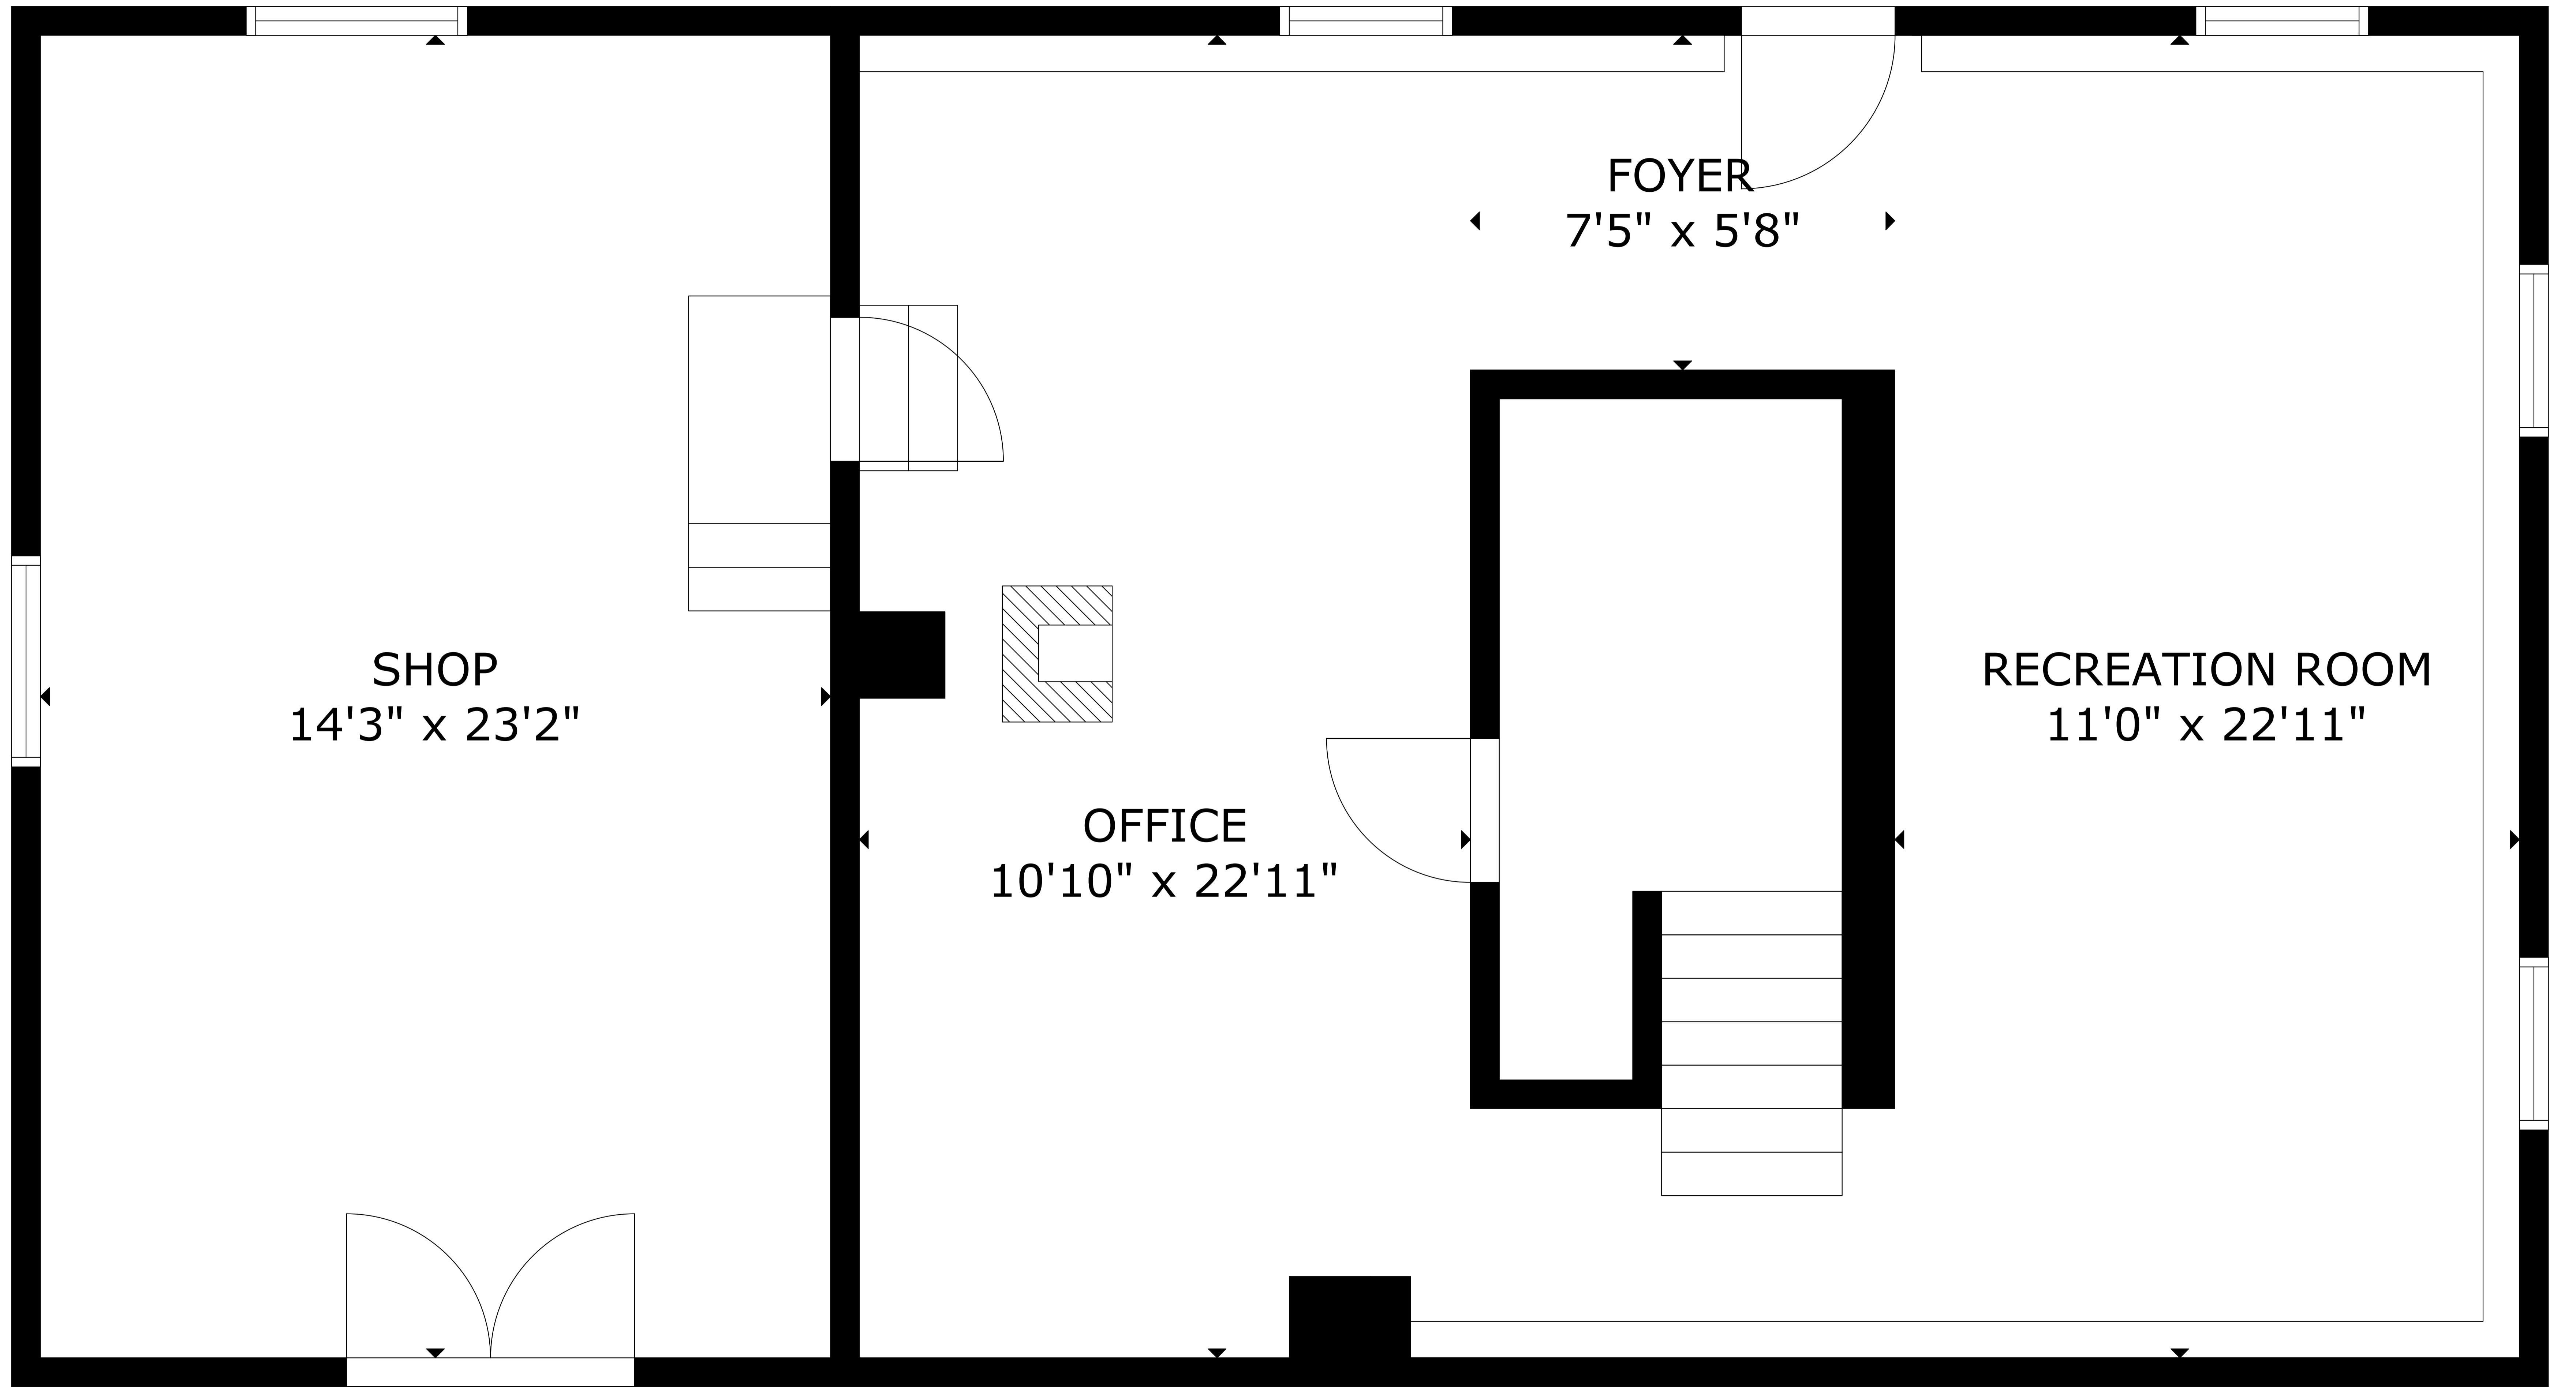

GROSS INTERNAL AREA
 TOTAL: 2,583 sq ft
 FLOOR 1: 957 sq ft, FLOOR 2: 1,007 sq ft, FLOOR 3: 619 sq ft
 SIZE AND DIMENSIONS ARE APPROXIMATE, ACTUAL MAY VARY

SHOP
14'3" x 23'2"

OFFICE
10'10" x 22'11"

FOYER
7'5" x 5'8"

RECREATION ROOM
11'0" x 22'11"

GROSS INTERNAL AREA
TOTAL: 2,583 sq ft
FLOOR 1: 957 sq ft, FLOOR 2: 1,007 sq ft, FLOOR 3: 619 sq ft
SIZE AND DIMENSIONS ARE APPROXIMATE, ACTUAL MAY VARY

GROSS INTERNAL AREA
TOTAL: 2,583 sq ft

FLOOR 1: 957 sq ft, FLOOR 2: 1,007 sq ft, FLOOR 3: 619 sq ft
SIZE AND DIMENSIONS ARE APPROXIMATE, ACTUAL MAY VARY

BEDROOM
13'8" x 20'5"

BEDROOM
11'10" x 20'5"

BATHROOM
4'4" x 4'5"

GROSS INTERNAL AREA
TOTAL: 2,583 sq ft

FLOOR 1: 957 sq ft, FLOOR 2: 1,007 sq ft, FLOOR 3: 619 sq ft
SIZE AND DIMENSIONS ARE APPROXIMATE, ACTUAL MAY VARY