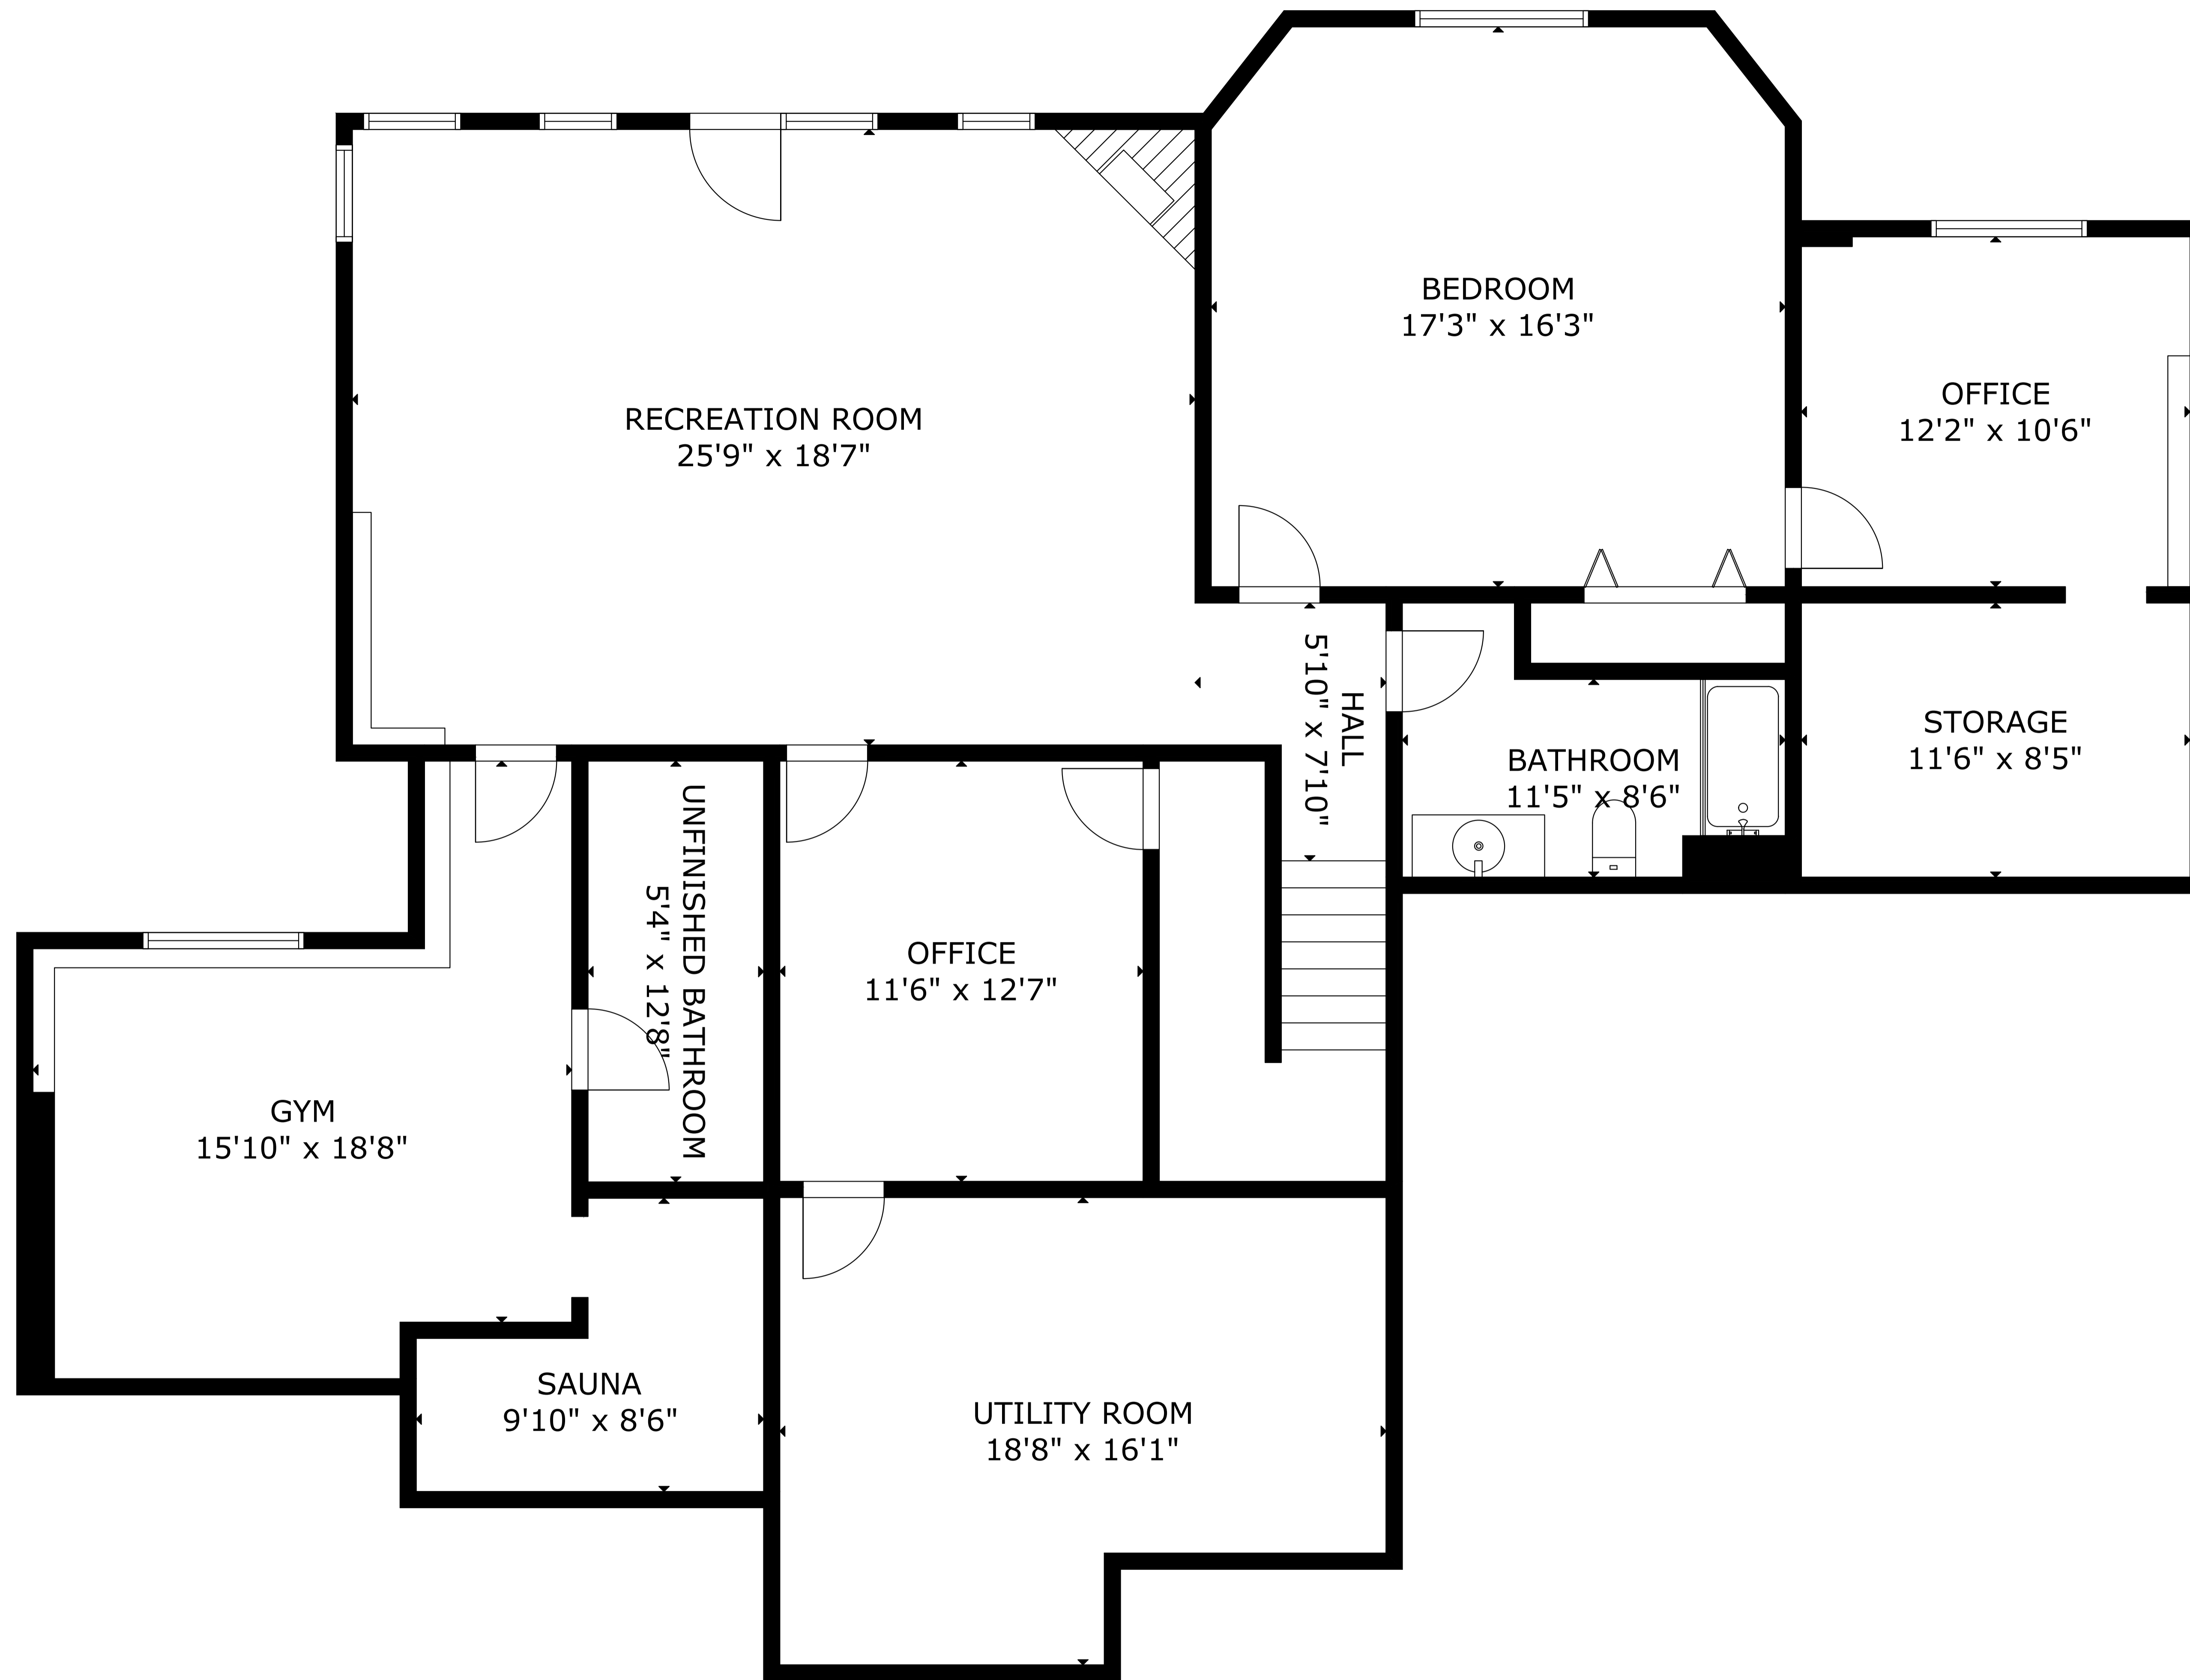

GROSS INTERNAL AREA  
TOTAL: 5,291 sq ft  
FLOOR 1: 2,034 sq ft, FLOOR 2: 2,159 sq ft, FLOOR 3: 1,098 sq ft  
EXCLUDED AREAS: GARAGE: 673 sq ft  
SIZE AND DIMENSIONS ARE APPROXIMATE, ACTUAL MAY VARY

GROSS INTERNAL AREA  
TOTAL: 5,291 sq ft  
FLOOR 1: 2,034 sq ft, FLOOR 2: 2,159 sq ft, FLOOR 3: 1,098 sq ft  
EXCLUDED AREAS: GARAGE: 673 sq ft  
SIZE AND DIMENSIONS ARE APPROXIMATE, ACTUAL MAY VARY

GROSS INTERNAL AREA  
 TOTAL: 5,291 sq ft  
 FLOOR 1: 2,034 sq ft, FLOOR 2: 2,159 sq ft, FLOOR 3: 1,098 sq ft  
 EXCLUDED AREAS: GARAGE: 673 sq ft  
 SIZE AND DIMENSIONS ARE APPROXIMATE, ACTUAL MAY VARY