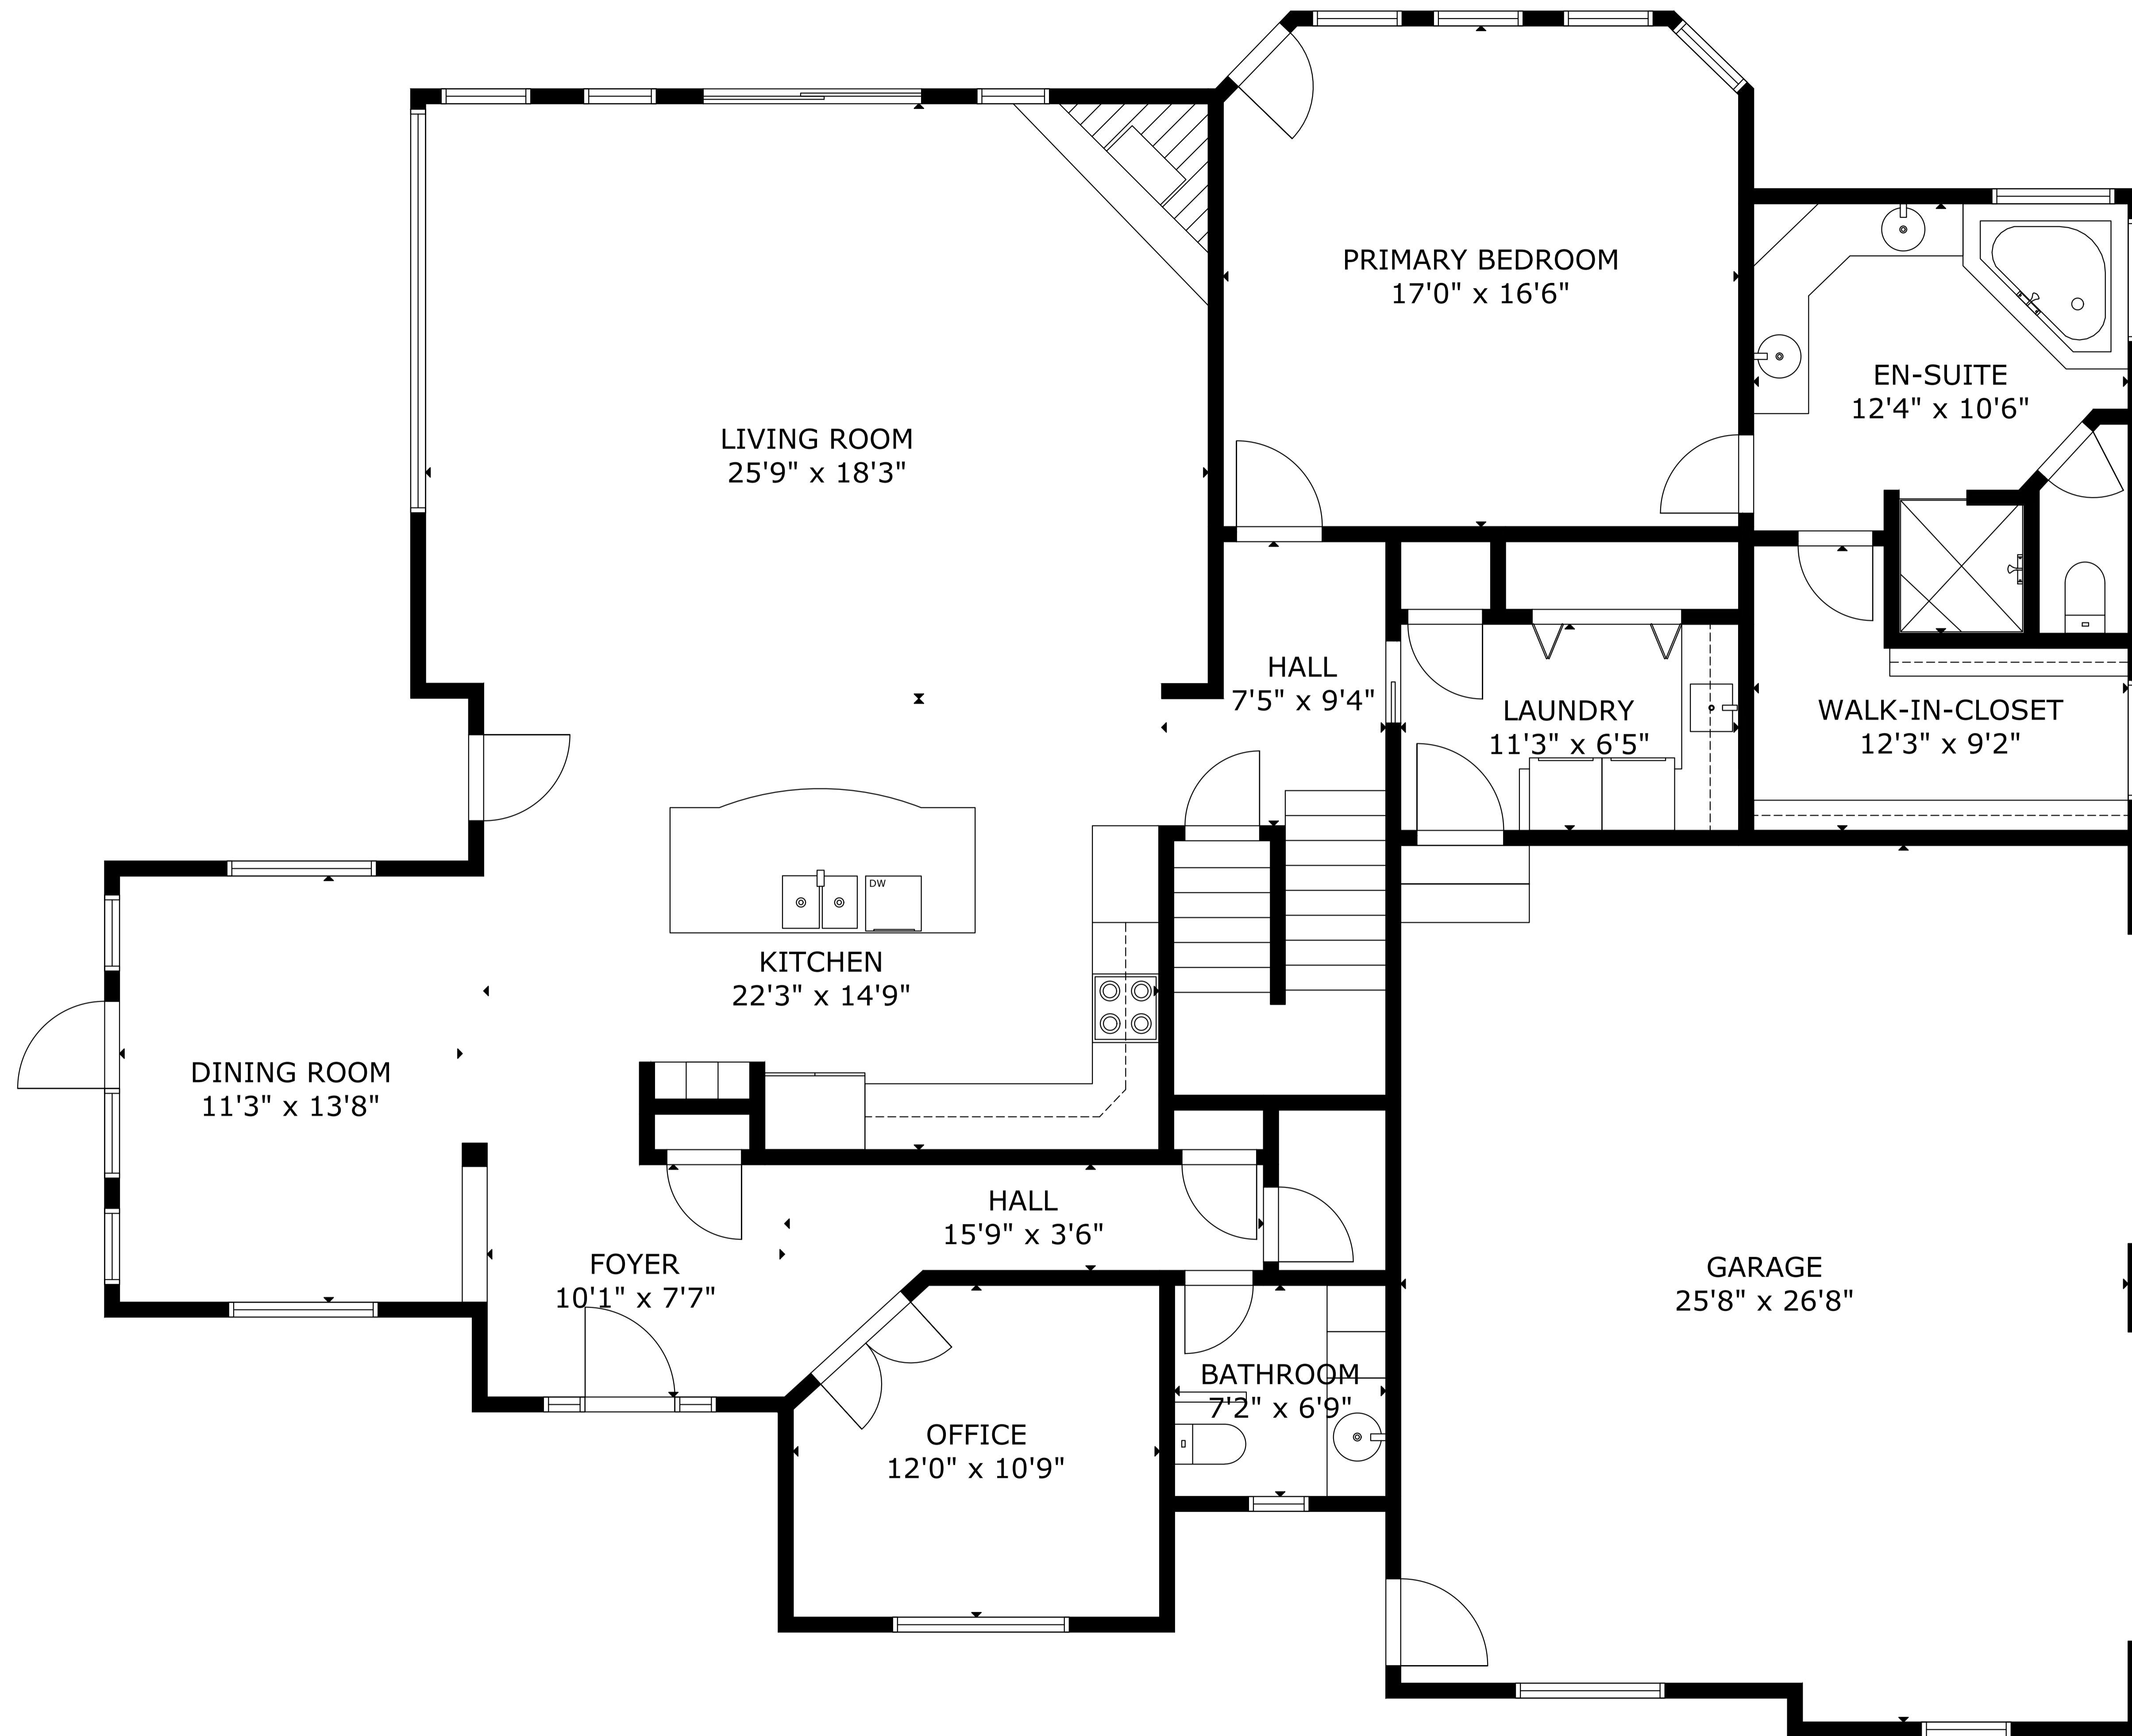

GROSS INTERNAL AREA  
TOTAL: 5,291 sq ft  
FLOOR 1: 2,034 sq ft, FLOOR 2: 2,159 sq ft, FLOOR 3: 1,098 sq ft  
EXCLUDED AREAS: GARAGE: 673 sq ft  
SIZE AND DIMENSIONS ARE APPROXIMATE, ACTUAL MAY VARY

GROSS INTERNAL AREA  
TOTAL: 5,291 sq ft  
FLOOR 1: 2,034 sq ft, FLOOR 2: 2,159 sq ft, FLOOR 3: 1,098 sq ft  
EXCLUDED AREAS: GARAGE: 673 sq ft  
SIZE AND DIMENSIONS ARE APPROXIMATE, ACTUAL MAY VARY

GROSS INTERNAL AREA  
 TOTAL: 5,291 sq ft  
 FLOOR 1: 2,034 sq ft, FLOOR 2: 2,159 sq ft, FLOOR 3: 1,098 sq ft  
 EXCLUDED AREAS: GARAGE: 673 sq ft  
 SIZE AND DIMENSIONS ARE APPROXIMATE, ACTUAL MAY VARY