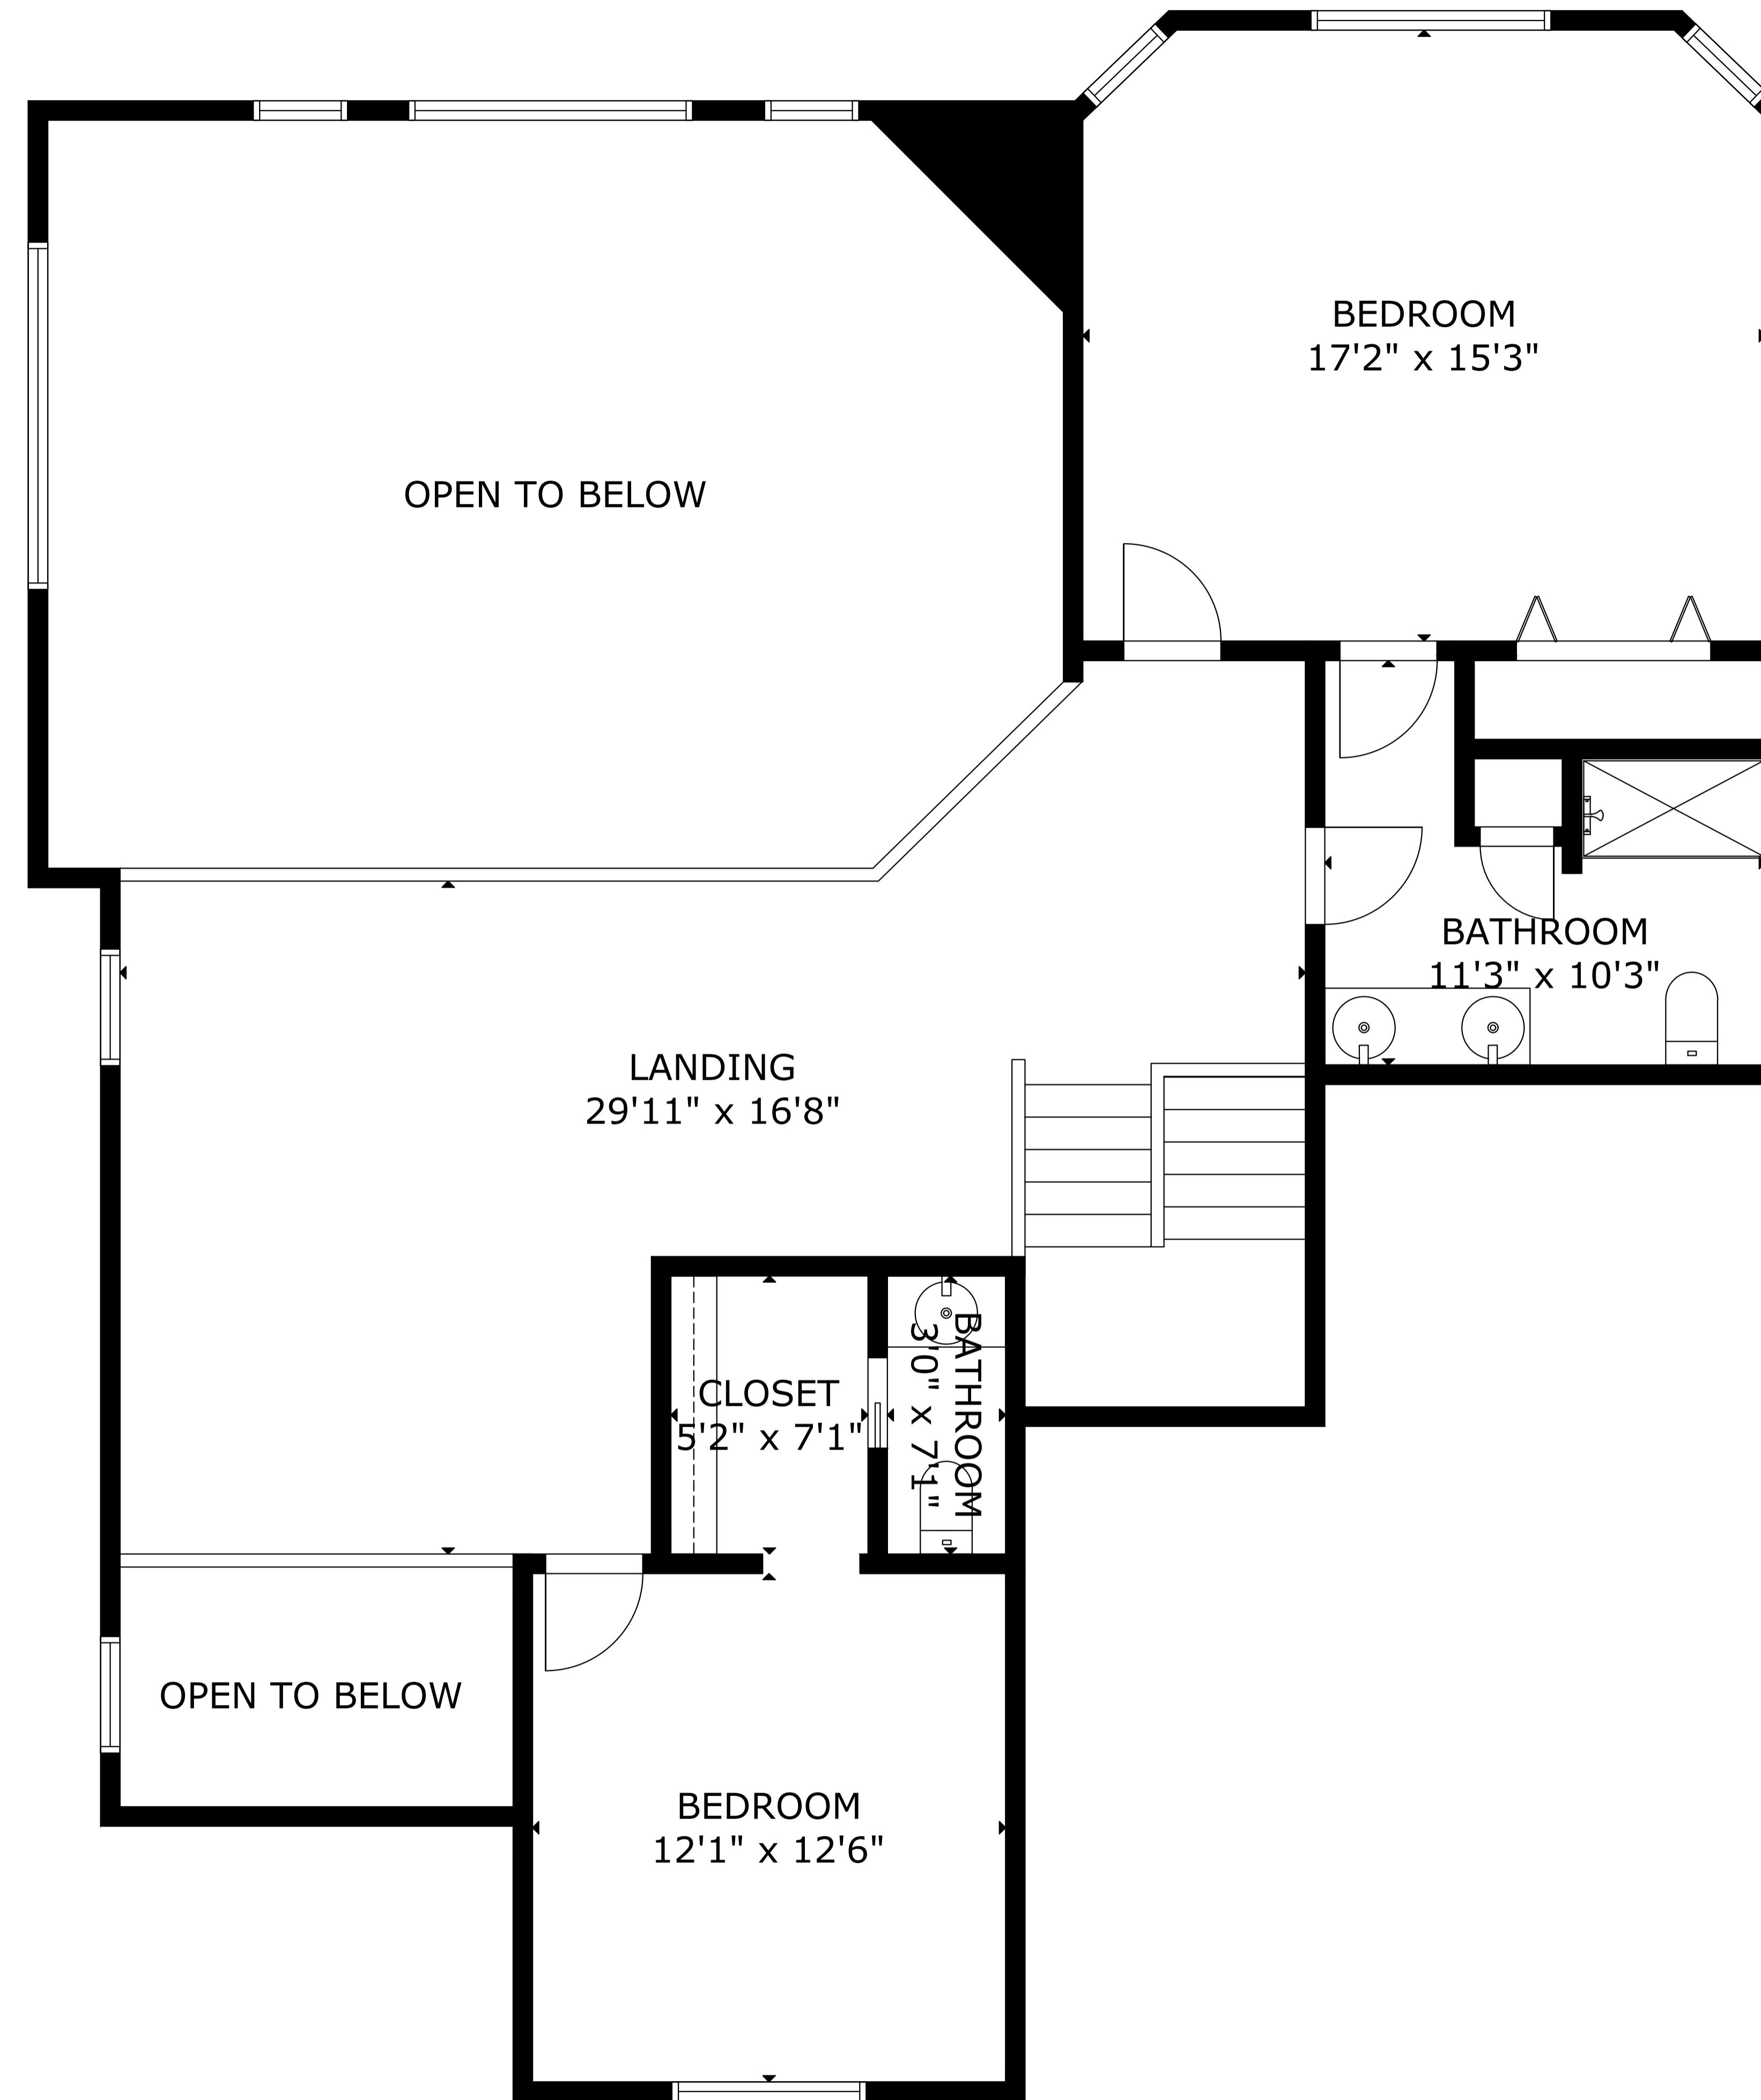

GROSS INTERNAL AREA  
TOTAL: 5,291 sq ft  
FLOOR 1: 2,034 sq ft, FLOOR 2: 2,159 sq ft, FLOOR 3: 1,098 sq ft  
EXCLUDED AREAS: GARAGE: 673 sq ft  
SIZE AND DIMENSIONS ARE APPROXIMATE, ACTUAL MAY VARY

GROSS INTERNAL AREA  
TOTAL: 5,291 sq ft  
FLOOR 1: 2,034 sq ft, FLOOR 2: 2,159 sq ft, FLOOR 3: 1,098 sq ft  
EXCLUDED AREAS: GARAGE: 673 sq ft  
SIZE AND DIMENSIONS ARE APPROXIMATE, ACTUAL MAY VARY

GROSS INTERNAL AREA  
 TOTAL: 5,291 sq ft  
 FLOOR 1: 2,034 sq ft, FLOOR 2: 2,159 sq ft, FLOOR 3: 1,098 sq ft  
 EXCLUDED AREAS: GARAGE: 673 sq ft  
 SIZE AND DIMENSIONS ARE APPROXIMATE, ACTUAL MAY VARY