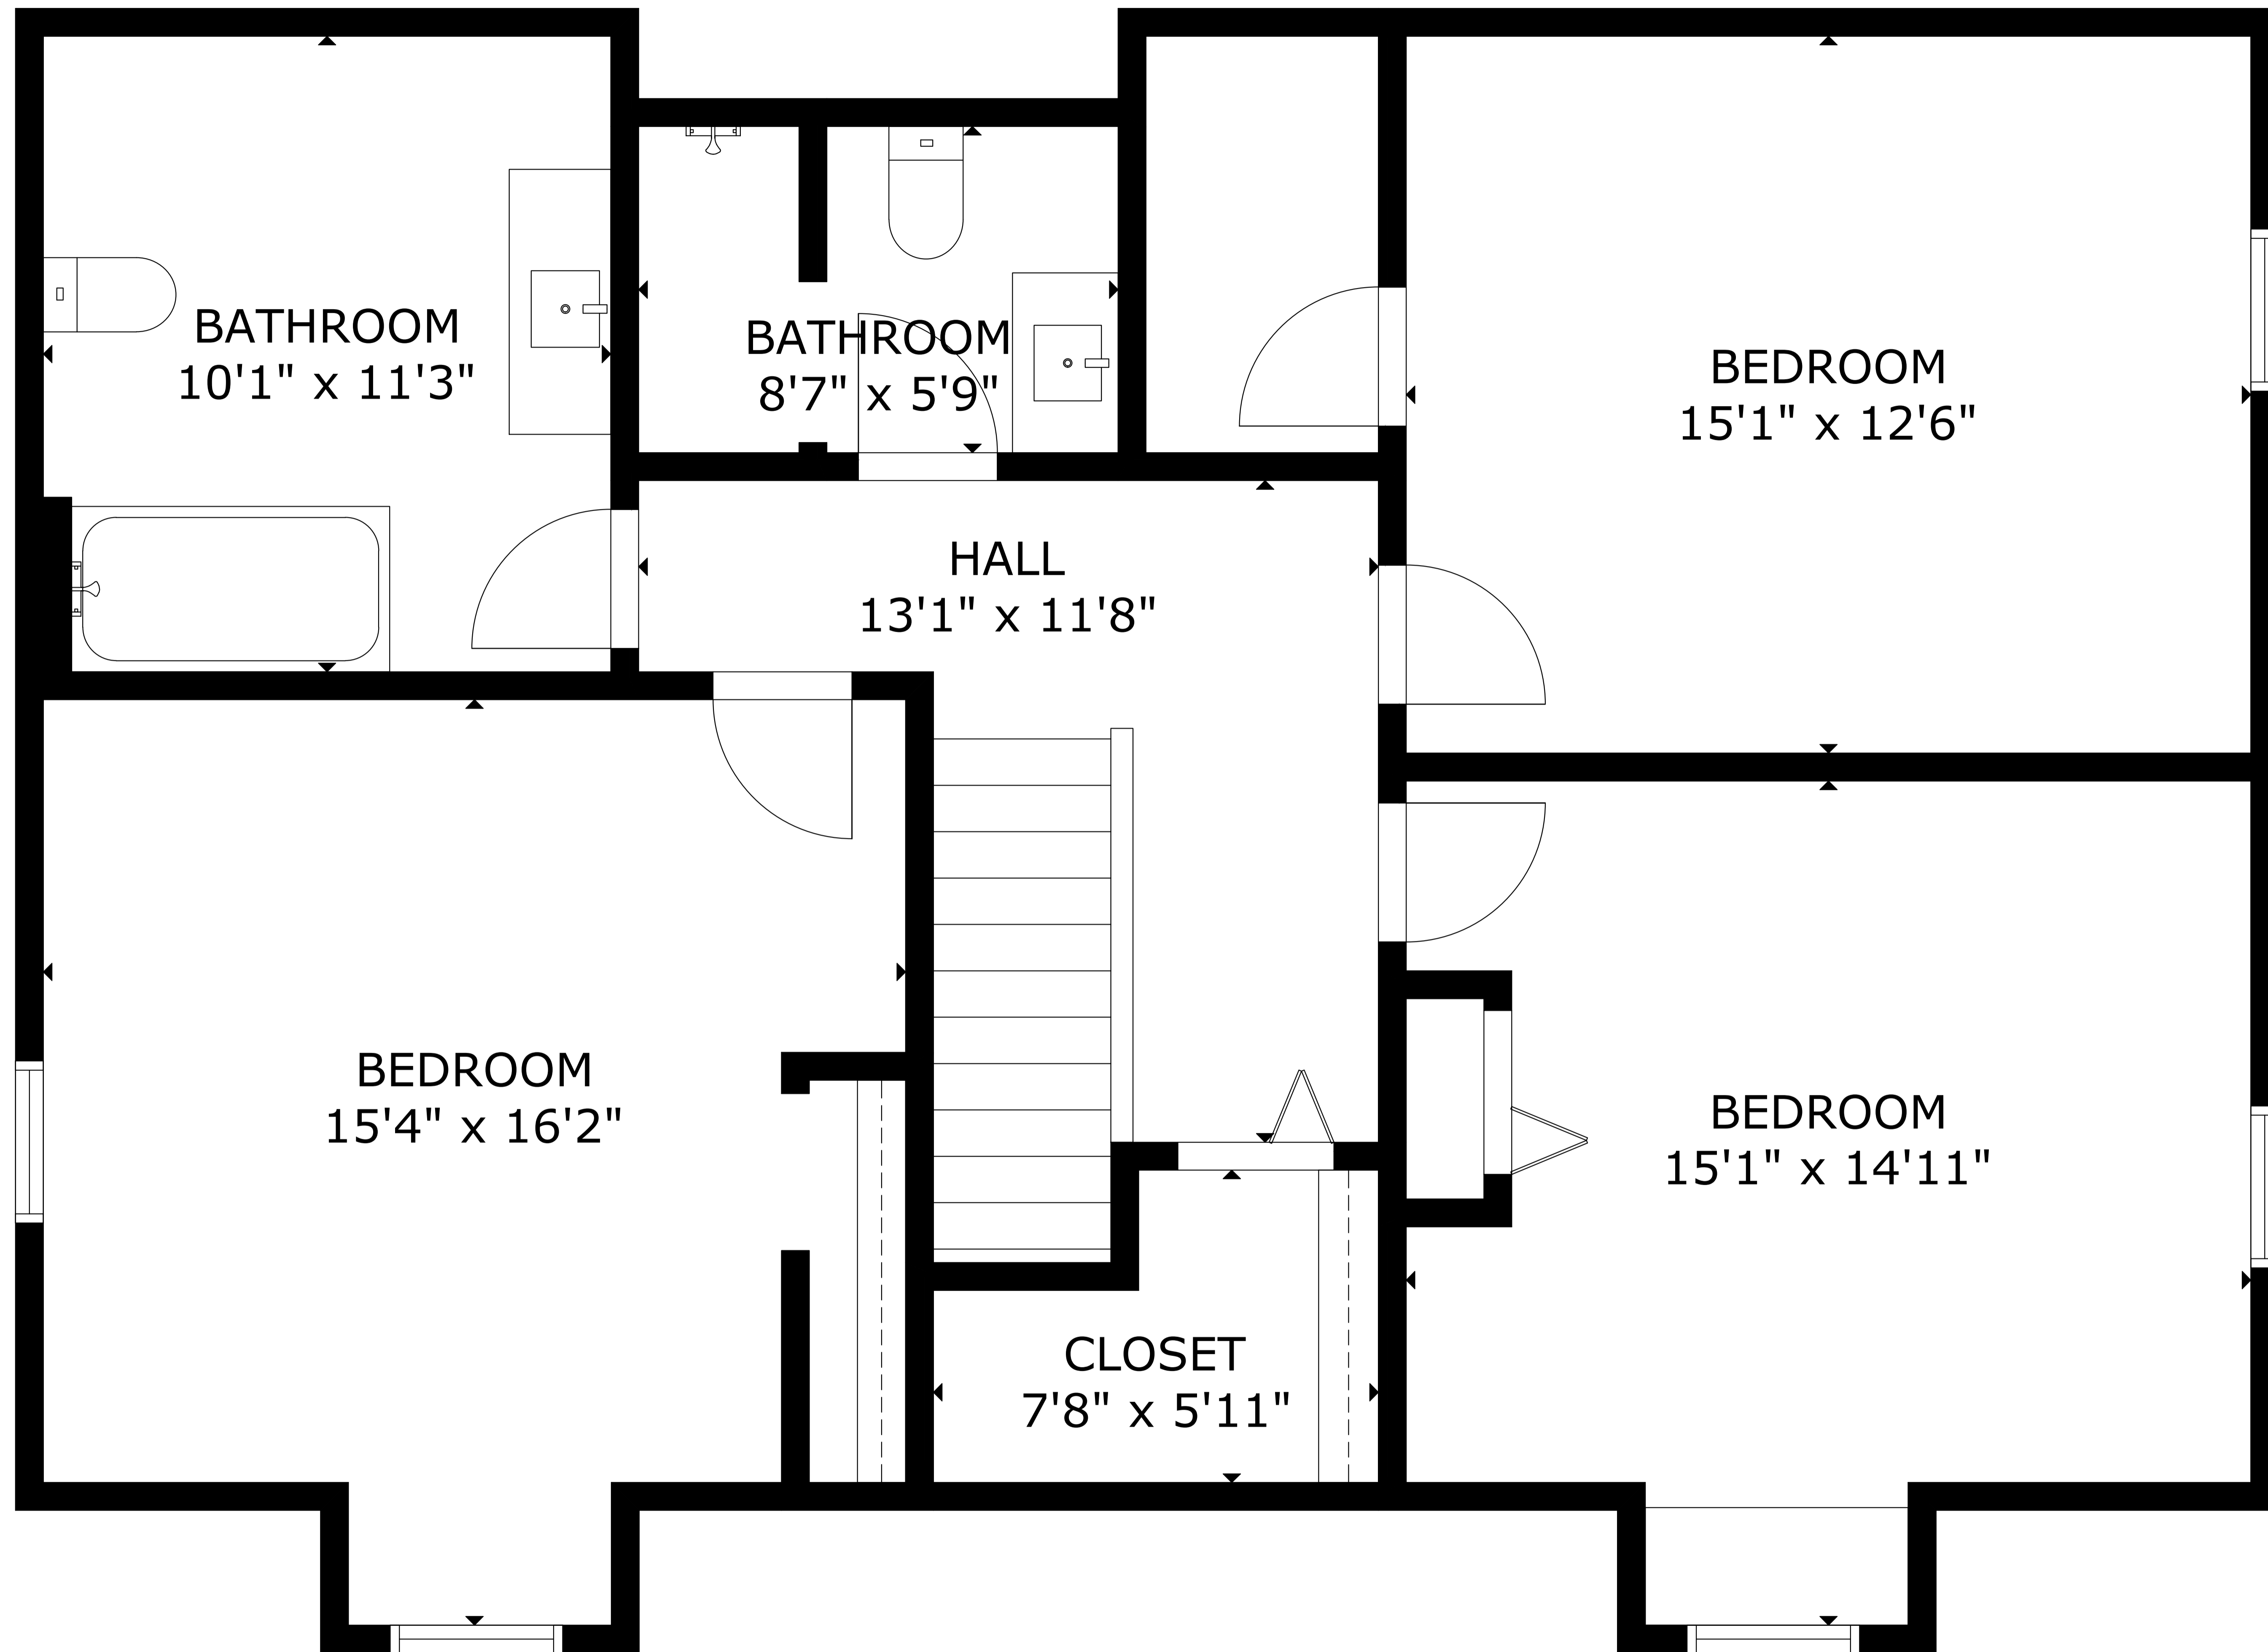

FLOOR 3

FLOOR 2

FLOOR 1

GROSS INTERNAL AREA
 TOTAL: 4,070 sq ft
 FLOOR 1: 1,298 sq ft, FLOOR 2: 1,764 sq ft, FLOOR 3: 1,008 sq ft
 EXCLUDED AREAS: GARAGE: 323 sq ft
 SIZE AND DIMENSIONS ARE APPROXIMATE, ACTUAL MAY VARY

GROSS INTERNAL AREA
 TOTAL: 4,070 sq ft
 FLOOR 1: 1,298 sq ft, FLOOR 2: 1,764 sq ft, FLOOR 3: 1,008 sq ft
 EXCLUDED AREAS: GARAGE: 323 sq ft
 SIZE AND DIMENSIONS ARE APPROXIMATE, ACTUAL MAY VARY

GROSS INTERNAL AREA

TOTAL: 4,070 sq ft

FLOOR 1: 1,298 sq ft, FLOOR 2: 1,764 sq ft, FLOOR 3: 1,008 sq ft

EXCLUDED AREAS: GARAGE: 323 sq ft

SIZE AND DIMENSIONS ARE APPROXIMATE, ACTUAL MAY VARY

GROSS INTERNAL AREA
 TOTAL: 4,070 sq ft
 FLOOR 1: 1,298 sq ft, FLOOR 2: 1,764 sq ft, FLOOR 3: 1,008 sq ft
 EXCLUDED AREAS: GARAGE: 323 sq ft
 SIZE AND DIMENSIONS ARE APPROXIMATE, ACTUAL MAY VARY