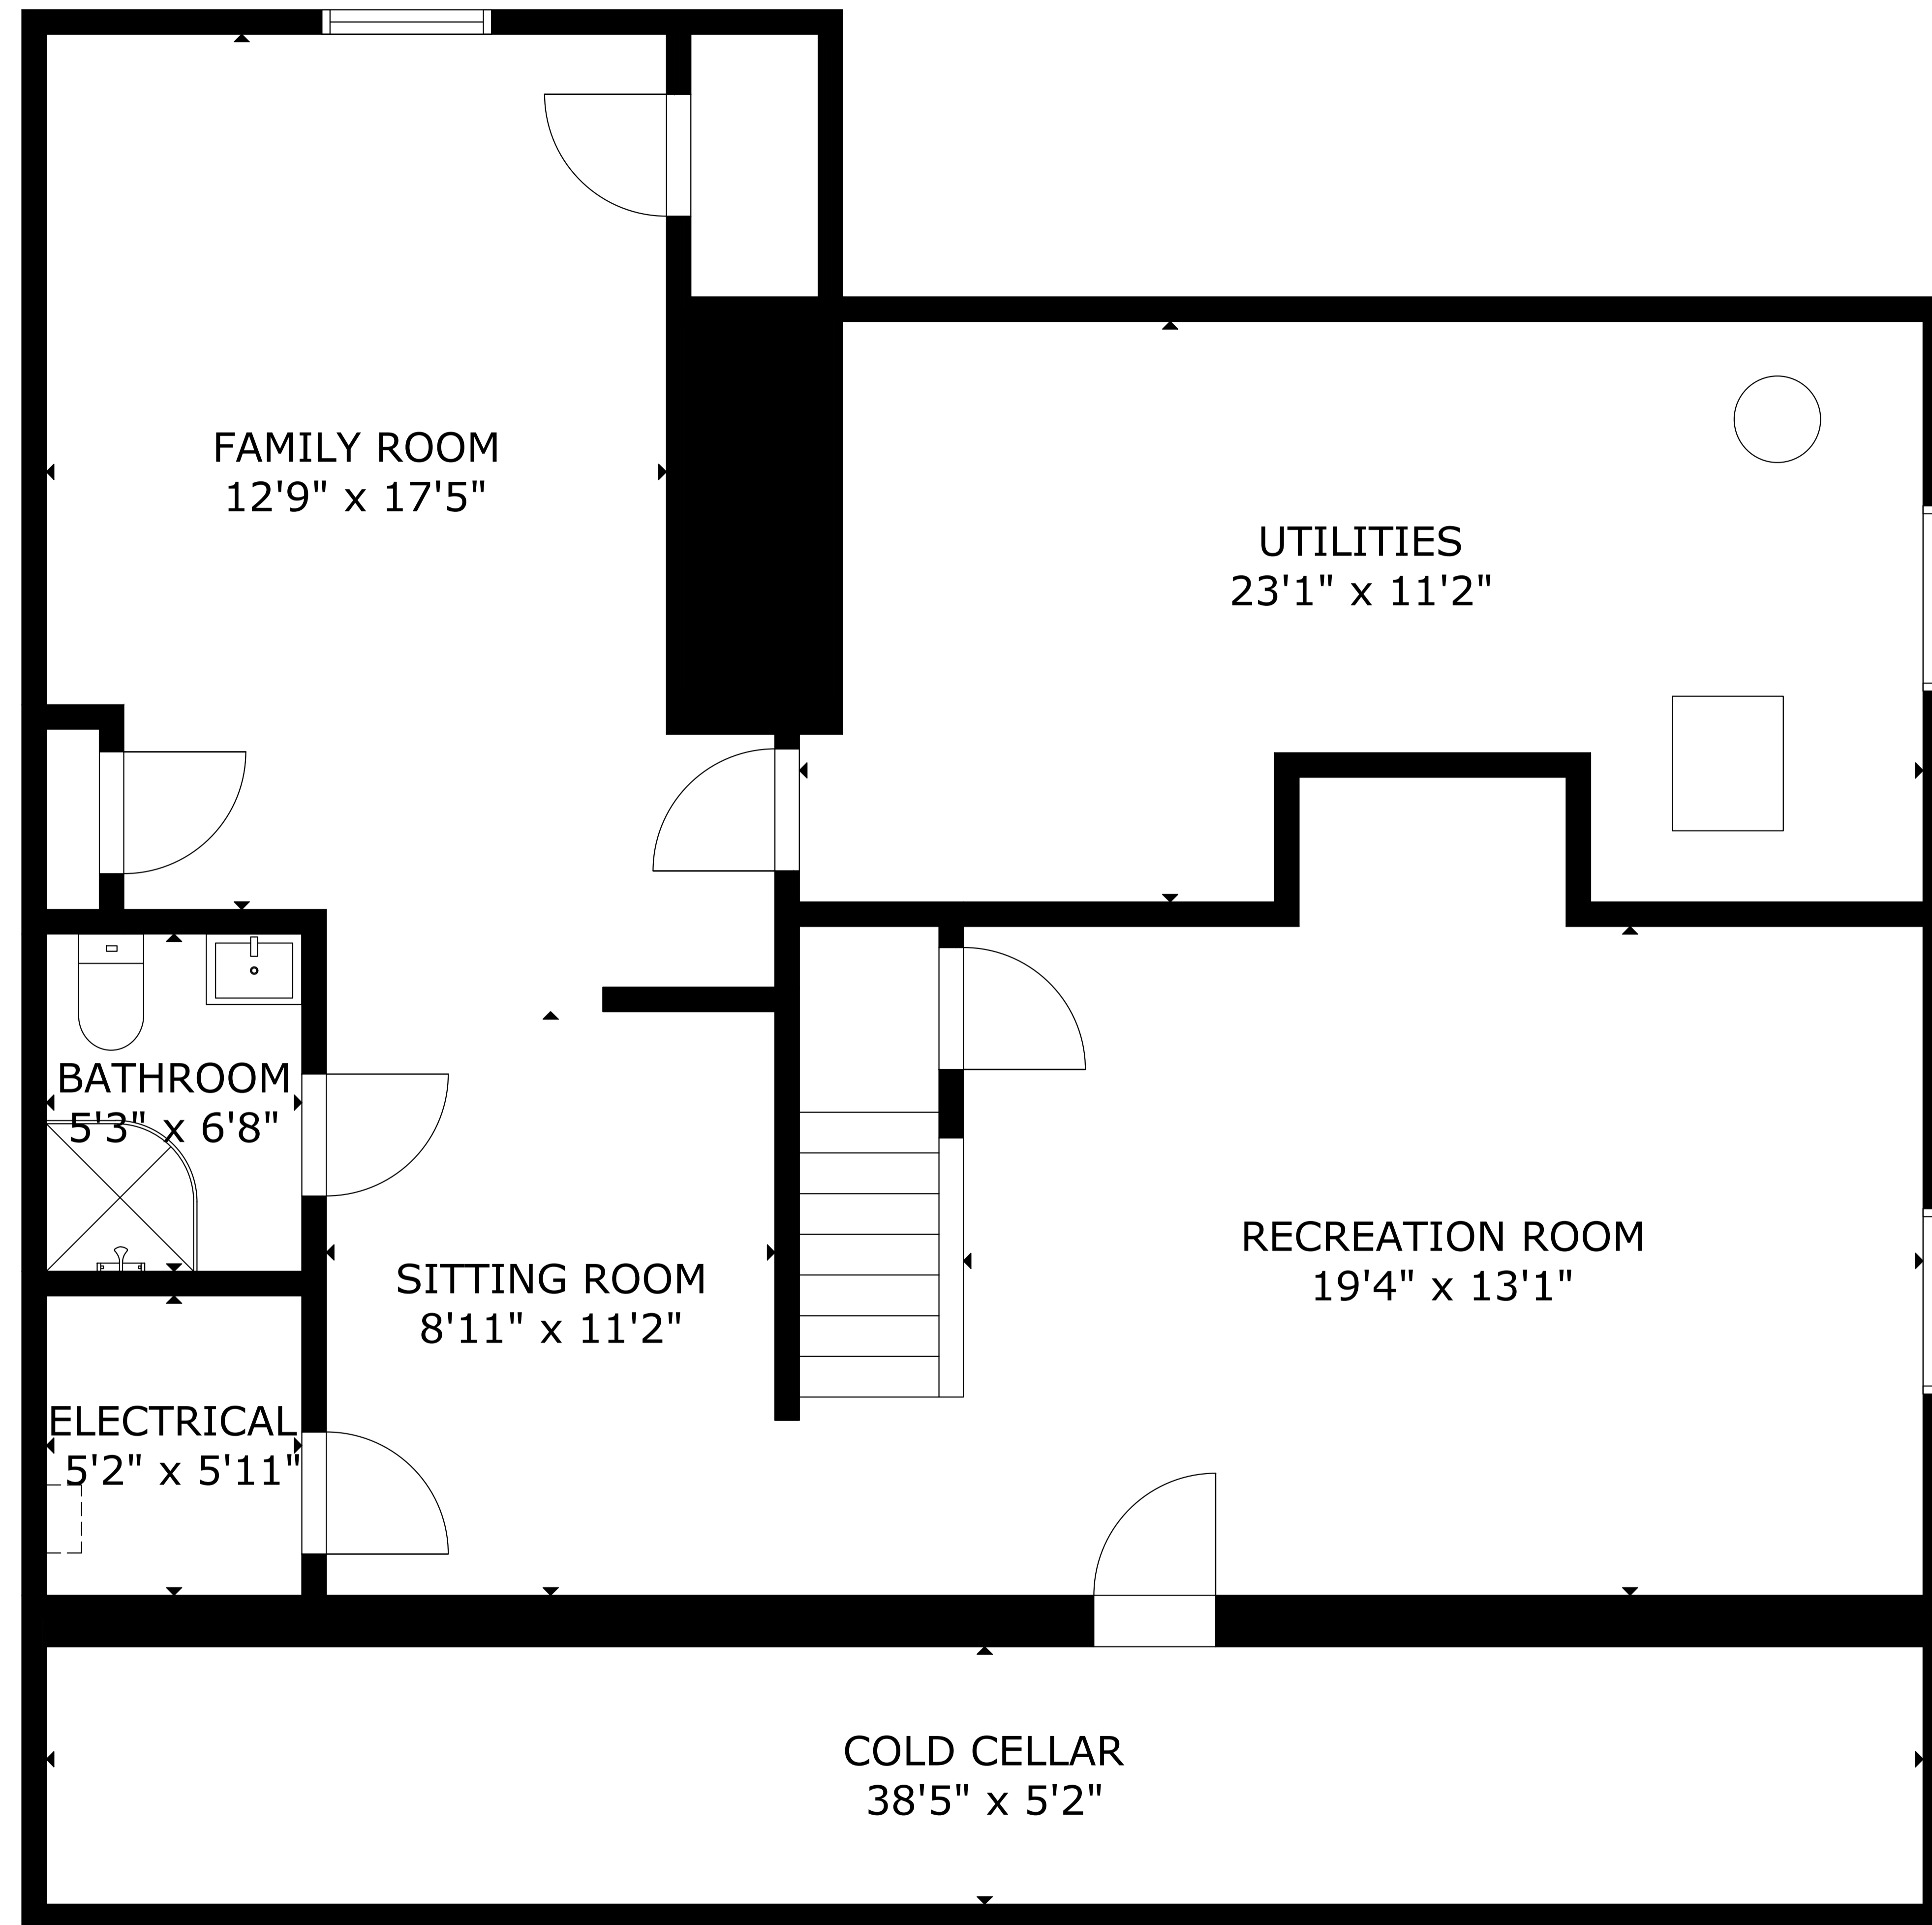

FLOOR 3

FLOOR 2

FLOOR 1

GROSS INTERNAL AREA
 TOTAL: 4,070 sq ft
 FLOOR 1: 1,298 sq ft, FLOOR 2: 1,764 sq ft, FLOOR 3: 1,008 sq ft
 EXCLUDED AREAS: GARAGE: 323 sq ft
 SIZE AND DIMENSIONS ARE APPROXIMATE, ACTUAL MAY VARY

GROSS INTERNAL AREA
 TOTAL: 4,070 sq ft
 FLOOR 1: 1,298 sq ft, FLOOR 2: 1,764 sq ft, FLOOR 3: 1,008 sq ft
 EXCLUDED AREAS: GARAGE: 323 sq ft
 SIZE AND DIMENSIONS ARE APPROXIMATE, ACTUAL MAY VARY

GROSS INTERNAL AREA

TOTAL: 4,070 sq ft

FLOOR 1: 1,298 sq ft, FLOOR 2: 1,764 sq ft, FLOOR 3: 1,008 sq ft

EXCLUDED AREAS: GARAGE: 323 sq ft

SIZE AND DIMENSIONS ARE APPROXIMATE, ACTUAL MAY VARY

GROSS INTERNAL AREA
 TOTAL: 4,070 sq ft
 FLOOR 1: 1,298 sq ft, FLOOR 2: 1,764 sq ft, FLOOR 3: 1,008 sq ft
 EXCLUDED AREAS: GARAGE: 323 sq ft
 SIZE AND DIMENSIONS ARE APPROXIMATE, ACTUAL MAY VARY