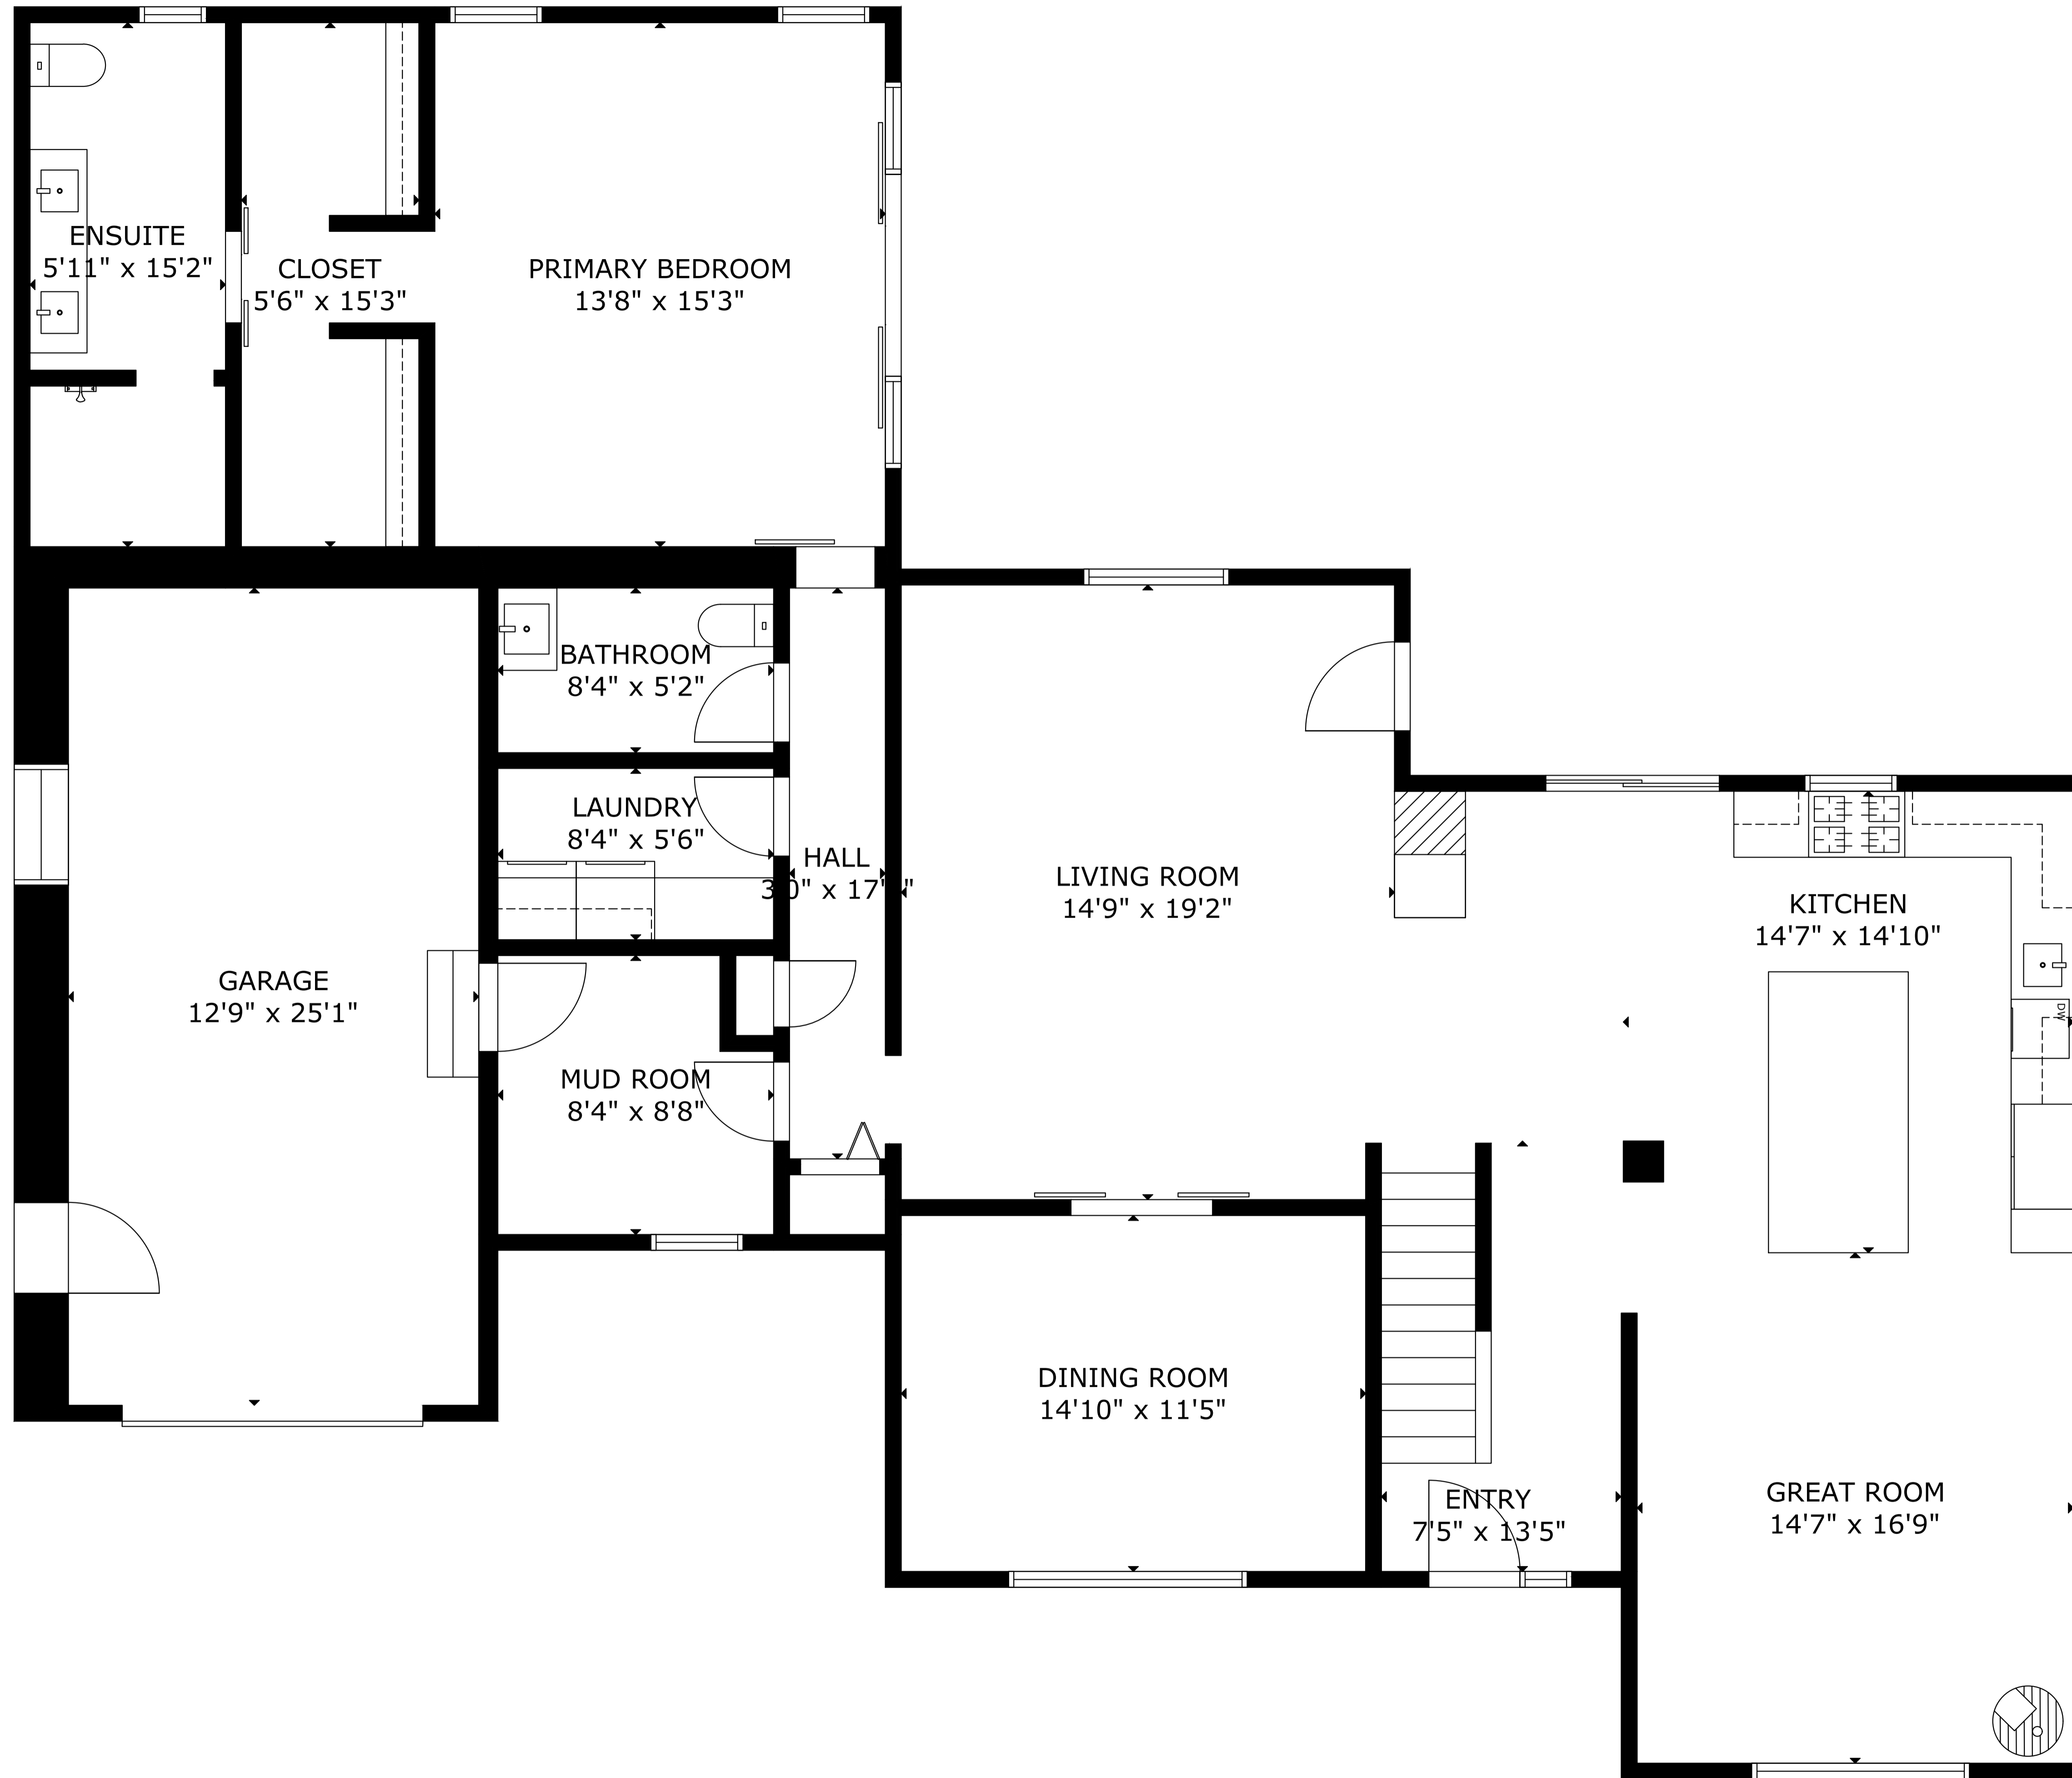

FLOOR 3

FLOOR 2

FLOOR 1

GROSS INTERNAL AREA
 TOTAL: 4,070 sq ft
 FLOOR 1: 1,298 sq ft, FLOOR 2: 1,764 sq ft, FLOOR 3: 1,008 sq ft
 EXCLUDED AREAS: GARAGE: 323 sq ft
 SIZE AND DIMENSIONS ARE APPROXIMATE, ACTUAL MAY VARY

GROSS INTERNAL AREA
 TOTAL: 4,070 sq ft
 FLOOR 1: 1,298 sq ft, FLOOR 2: 1,764 sq ft, FLOOR 3: 1,008 sq ft
 EXCLUDED AREAS: GARAGE: 323 sq ft
 SIZE AND DIMENSIONS ARE APPROXIMATE, ACTUAL MAY VARY

GROSS INTERNAL AREA

TOTAL: 4,070 sq ft

FLOOR 1: 1,298 sq ft, FLOOR 2: 1,764 sq ft, FLOOR 3: 1,008 sq ft

EXCLUDED AREAS: GARAGE: 323 sq ft

SIZE AND DIMENSIONS ARE APPROXIMATE, ACTUAL MAY VARY

GROSS INTERNAL AREA
 TOTAL: 4,070 sq ft
 FLOOR 1: 1,298 sq ft, FLOOR 2: 1,764 sq ft, FLOOR 3: 1,008 sq ft
 EXCLUDED AREAS: GARAGE: 323 sq ft
 SIZE AND DIMENSIONS ARE APPROXIMATE, ACTUAL MAY VARY