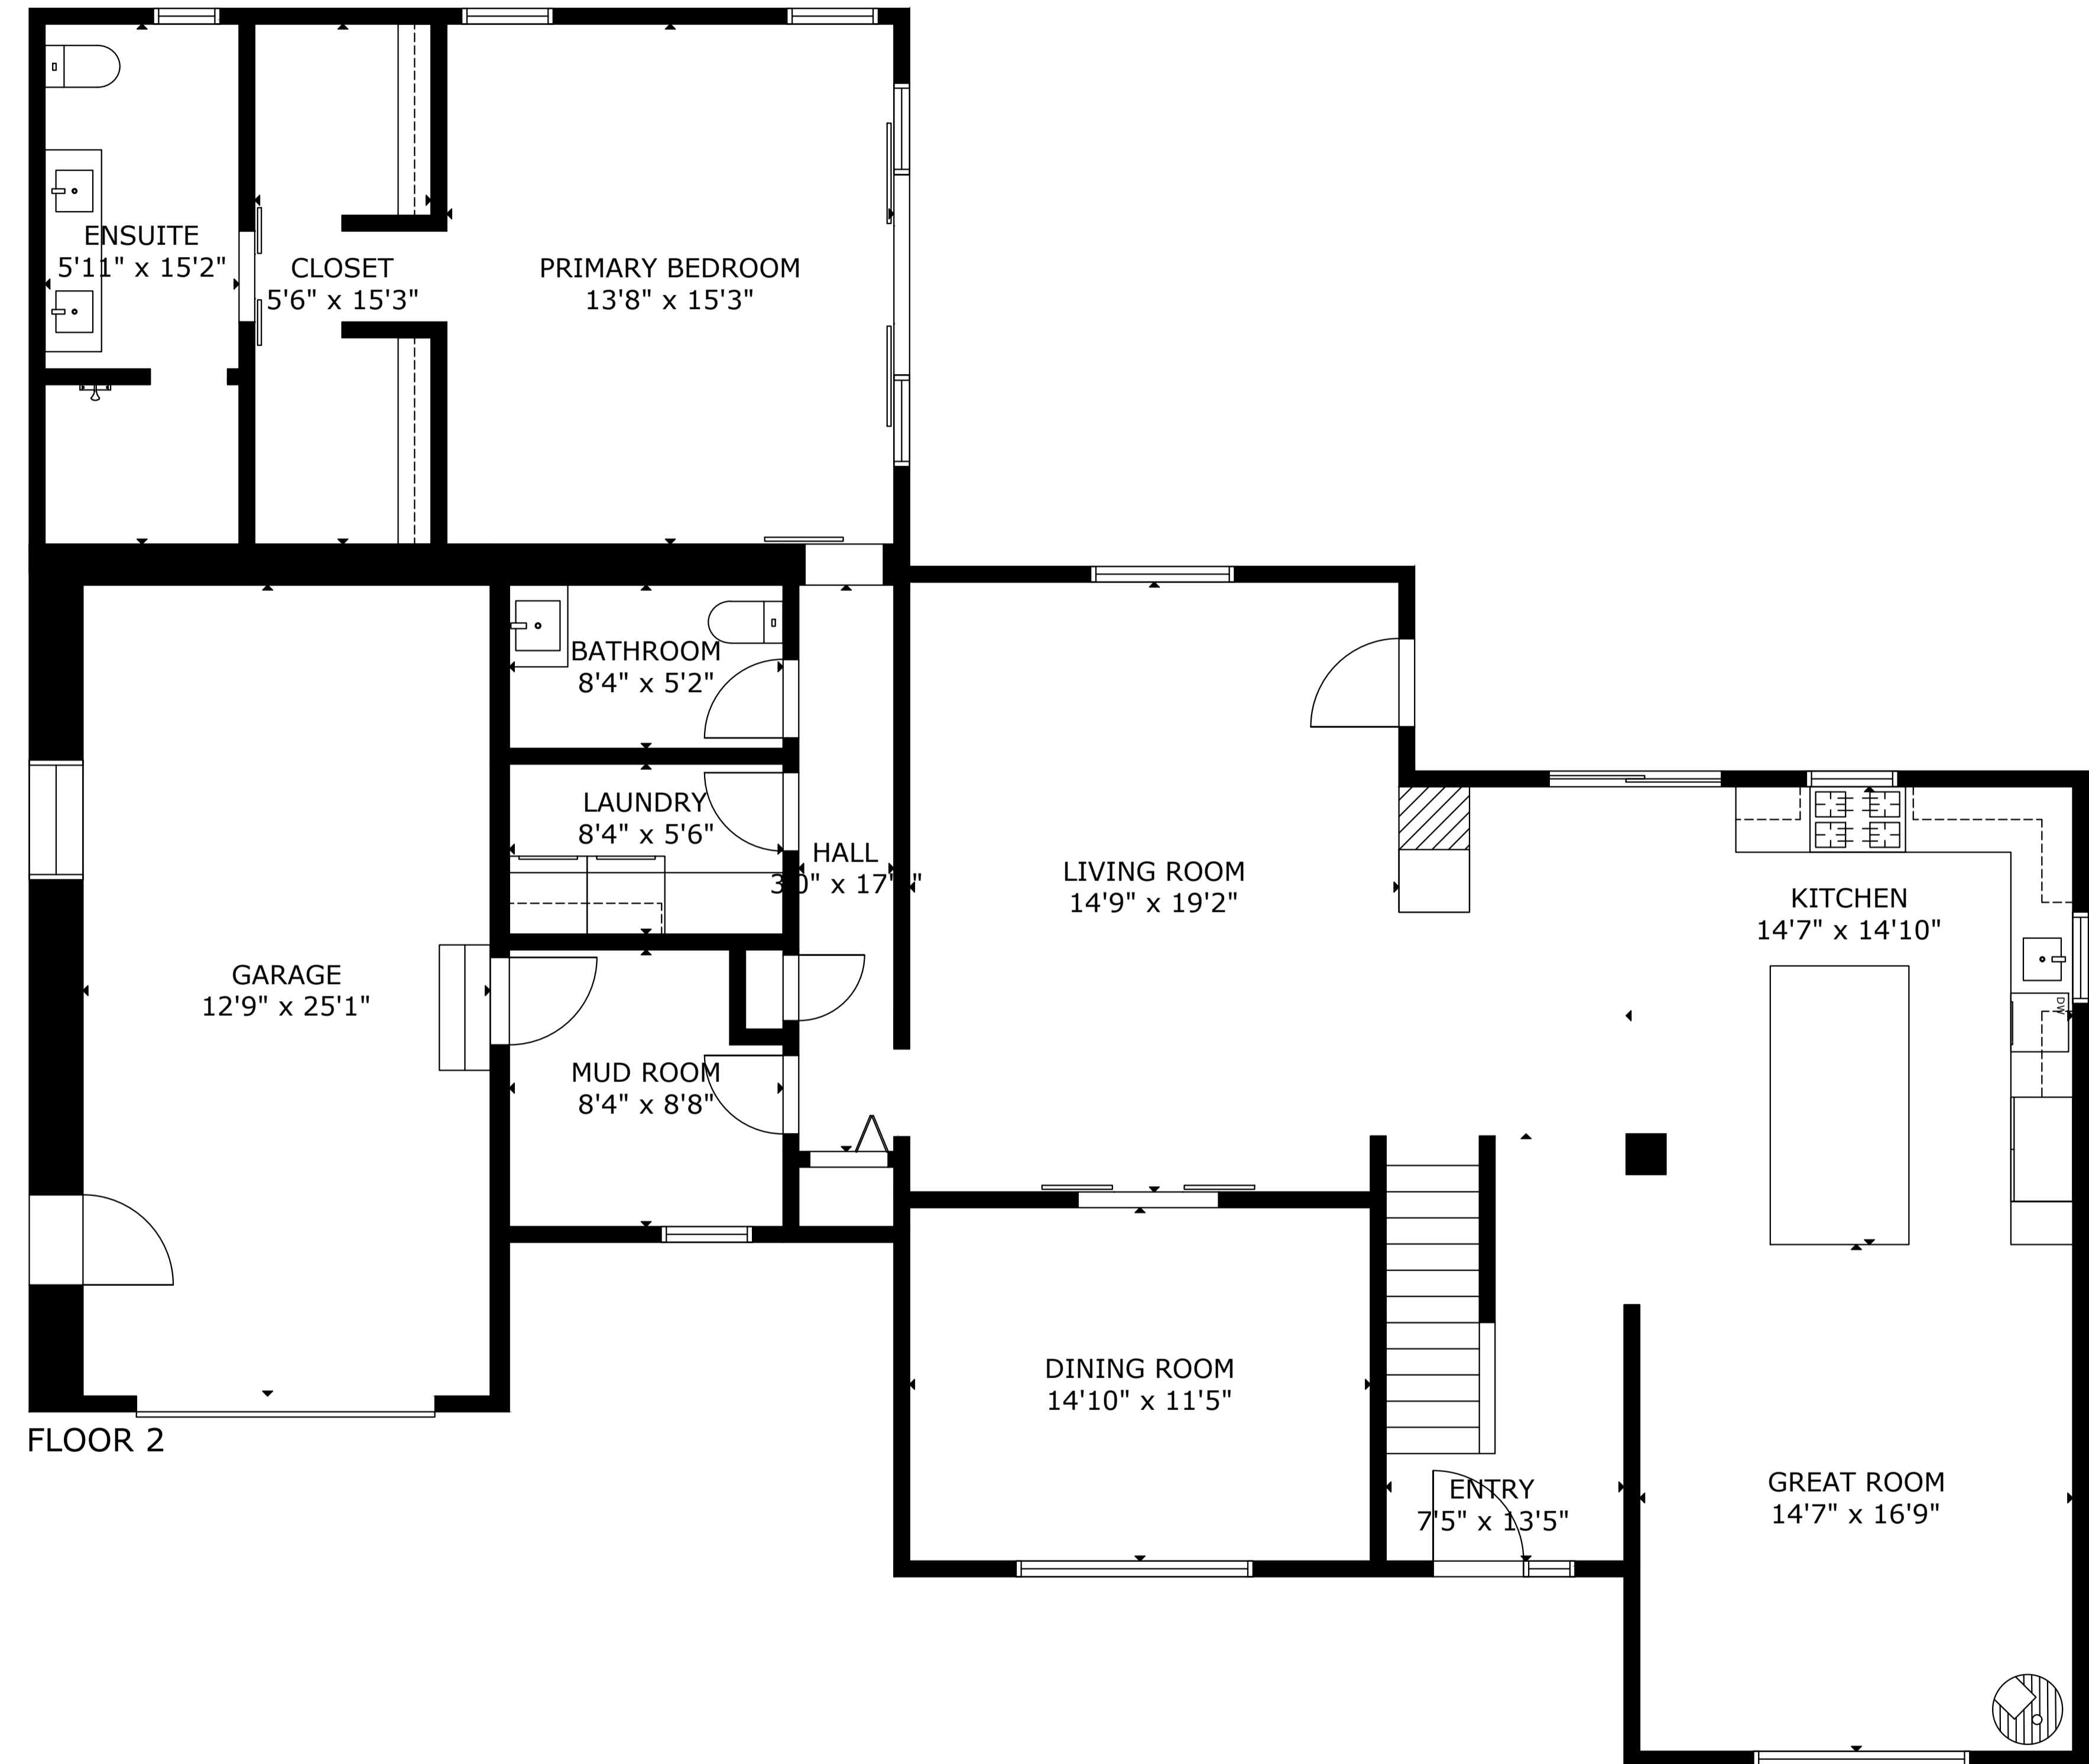

FLOOR 3

FLOOR 2

FLOOR 1

GROSS INTERNAL AREA
 TOTAL: 4,070 sq ft
 FLOOR 1: 1,298 sq ft, FLOOR 2: 1,764 sq ft, FLOOR 3: 1,008 sq ft
 EXCLUDED AREAS: GARAGE: 323 sq ft
 SIZE AND DIMENSIONS ARE APPROXIMATE, ACTUAL MAY VARY

GROSS INTERNAL AREA
 TOTAL: 4,070 sq ft
 FLOOR 1: 1,298 sq ft, FLOOR 2: 1,764 sq ft, FLOOR 3: 1,008 sq ft
 EXCLUDED AREAS: GARAGE: 323 sq ft
 SIZE AND DIMENSIONS ARE APPROXIMATE, ACTUAL MAY VARY

GROSS INTERNAL AREA

TOTAL: 4,070 sq ft

FLOOR 1: 1,298 sq ft, FLOOR 2: 1,764 sq ft, FLOOR 3: 1,008 sq ft

EXCLUDED AREAS: GARAGE: 323 sq ft

SIZE AND DIMENSIONS ARE APPROXIMATE, ACTUAL MAY VARY

GROSS INTERNAL AREA
 TOTAL: 4,070 sq ft
 FLOOR 1: 1,298 sq ft, FLOOR 2: 1,764 sq ft, FLOOR 3: 1,008 sq ft
 EXCLUDED AREAS: GARAGE: 323 sq ft
 SIZE AND DIMENSIONS ARE APPROXIMATE, ACTUAL MAY VARY