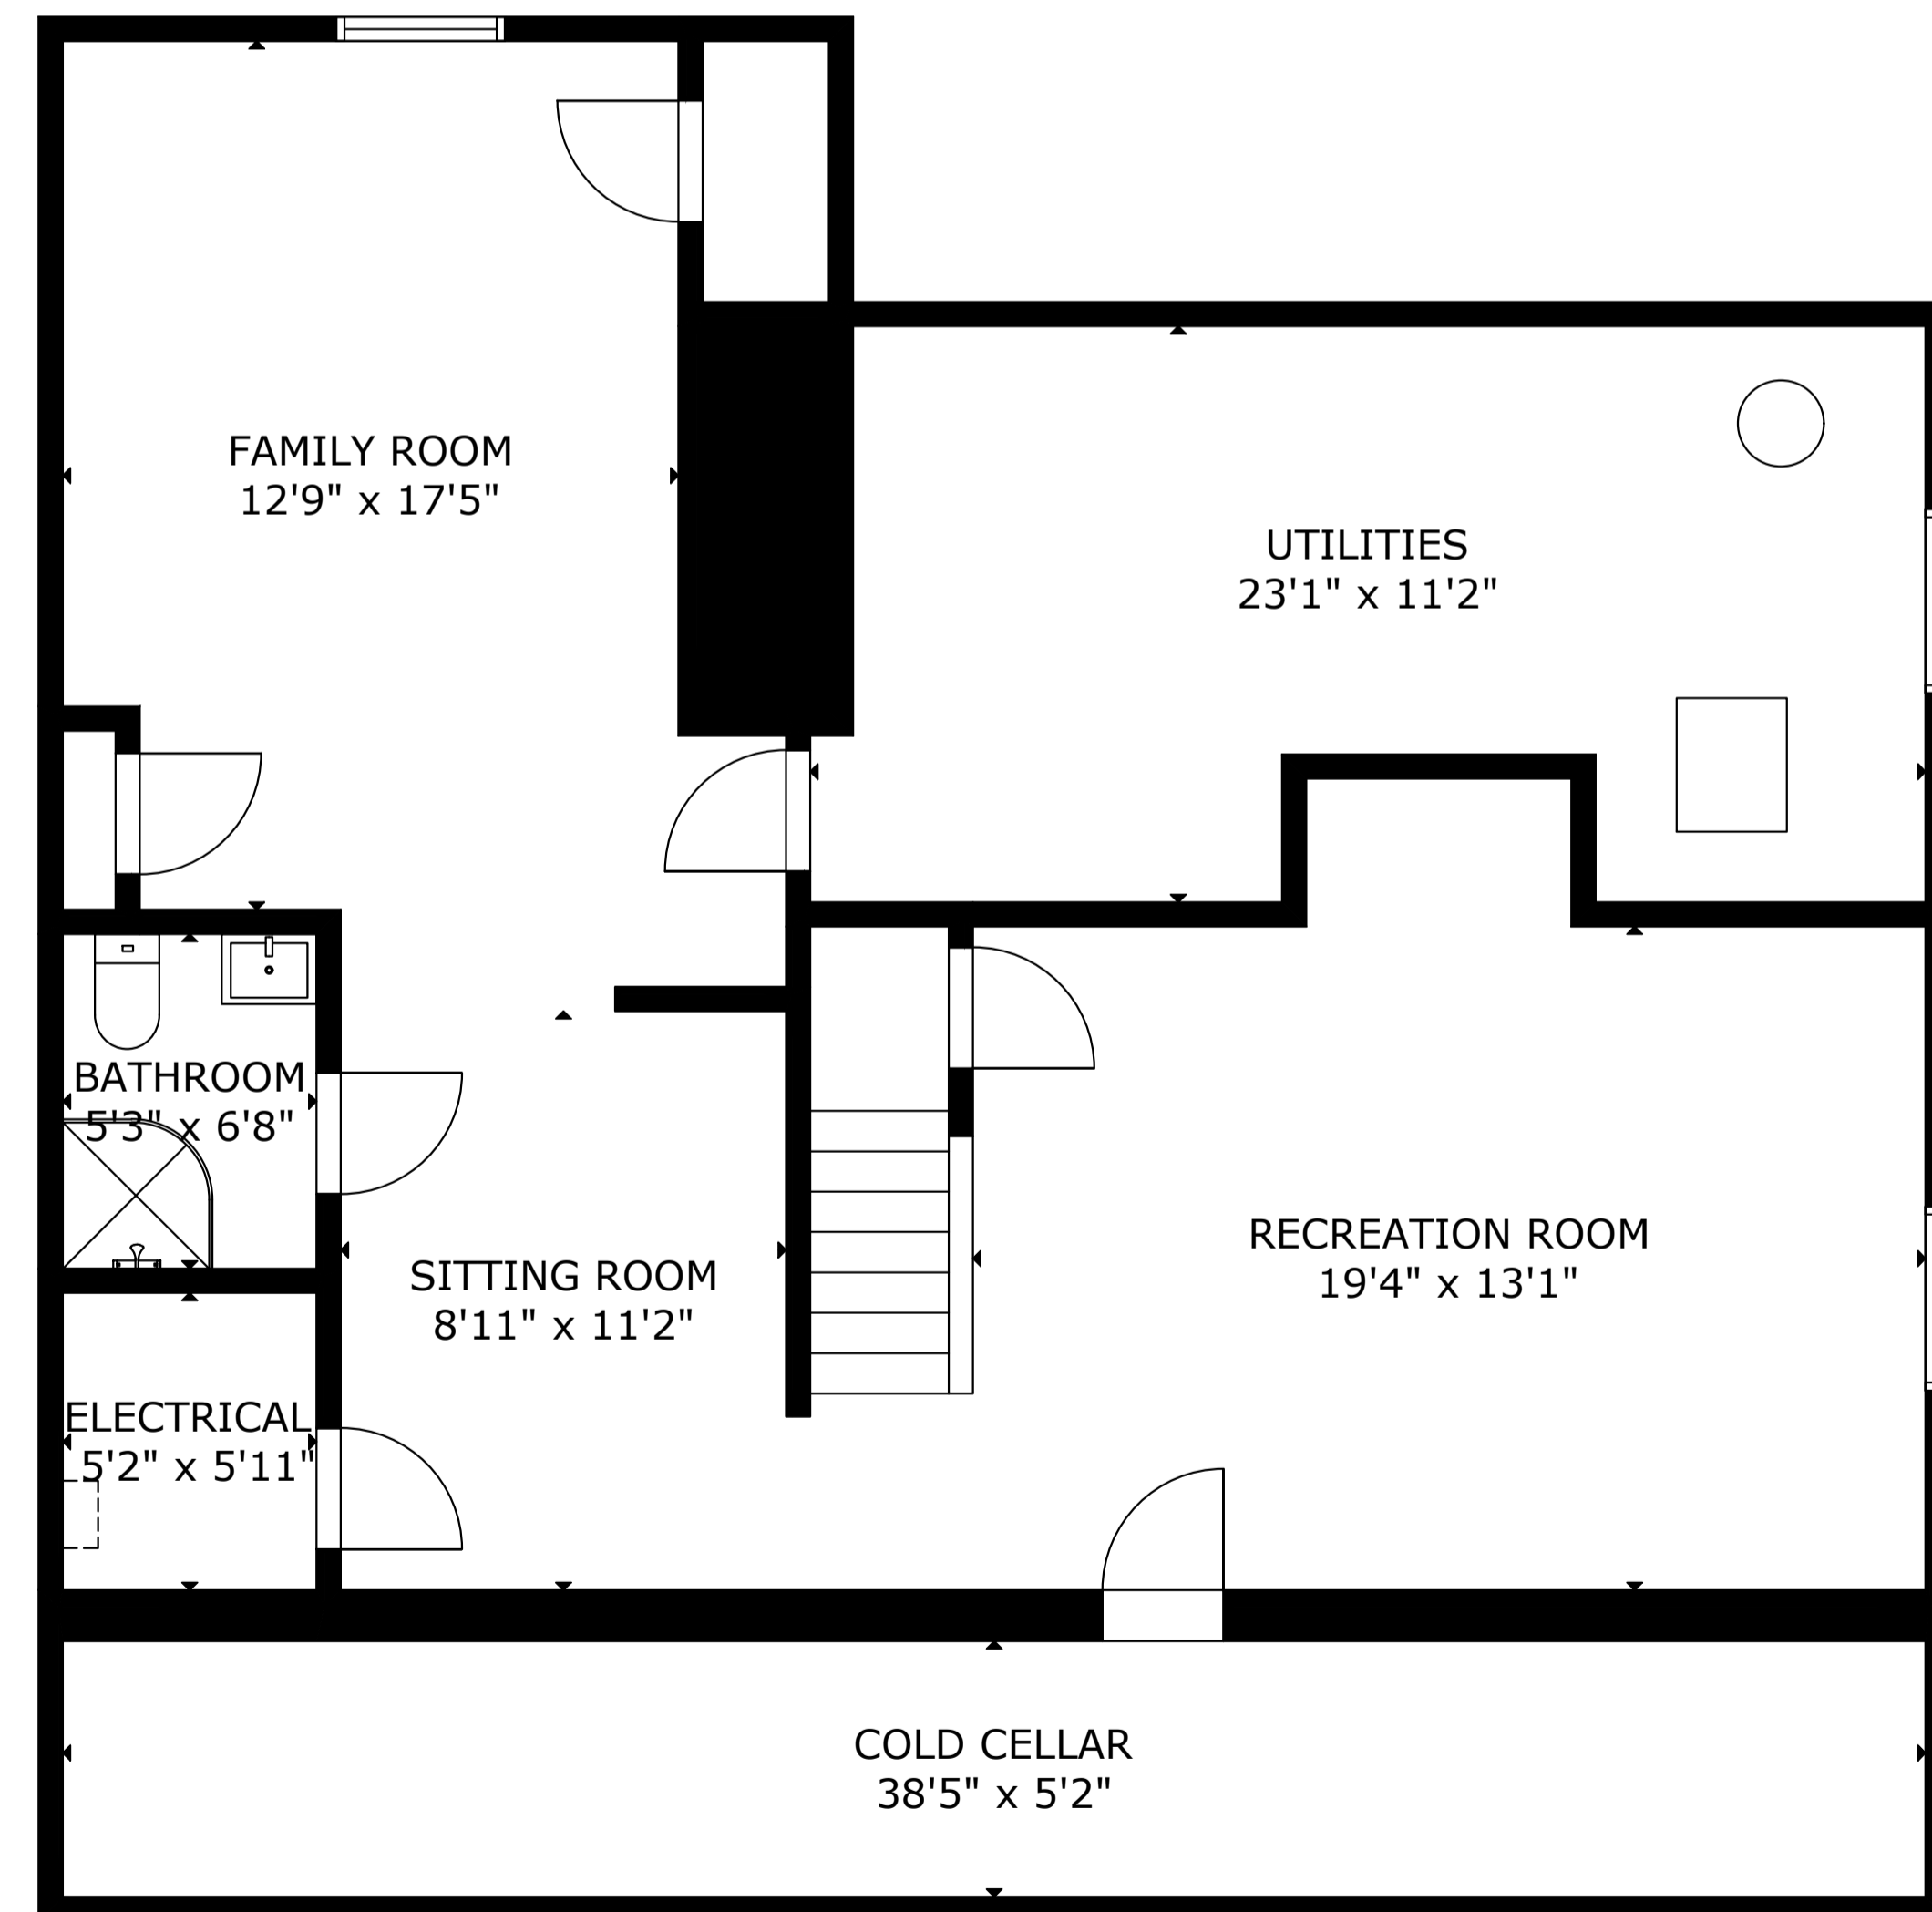

FLOOR 3

FLOOR 2

FLOOR 1

GROSS INTERNAL AREA
 TOTAL: 4,070 sq ft
 FLOOR 1: 1,298 sq ft, FLOOR 2: 1,764 sq ft, FLOOR 3: 1,008 sq ft
 EXCLUDED AREAS: GARAGE: 323 sq ft
 SIZE AND DIMENSIONS ARE APPROXIMATE, ACTUAL MAY VARY

GROSS INTERNAL AREA
 TOTAL: 4,070 sq ft
 FLOOR 1: 1,298 sq ft, FLOOR 2: 1,764 sq ft, FLOOR 3: 1,008 sq ft
 EXCLUDED AREAS: GARAGE: 323 sq ft
 SIZE AND DIMENSIONS ARE APPROXIMATE, ACTUAL MAY VARY

GROSS INTERNAL AREA

TOTAL: 4,070 sq ft

FLOOR 1: 1,298 sq ft, FLOOR 2: 1,764 sq ft, FLOOR 3: 1,008 sq ft

EXCLUDED AREAS: GARAGE: 323 sq ft

SIZE AND DIMENSIONS ARE APPROXIMATE, ACTUAL MAY VARY

GROSS INTERNAL AREA
 TOTAL: 4,070 sq ft
 FLOOR 1: 1,298 sq ft, FLOOR 2: 1,764 sq ft, FLOOR 3: 1,008 sq ft
 EXCLUDED AREAS: GARAGE: 323 sq ft
 SIZE AND DIMENSIONS ARE APPROXIMATE, ACTUAL MAY VARY