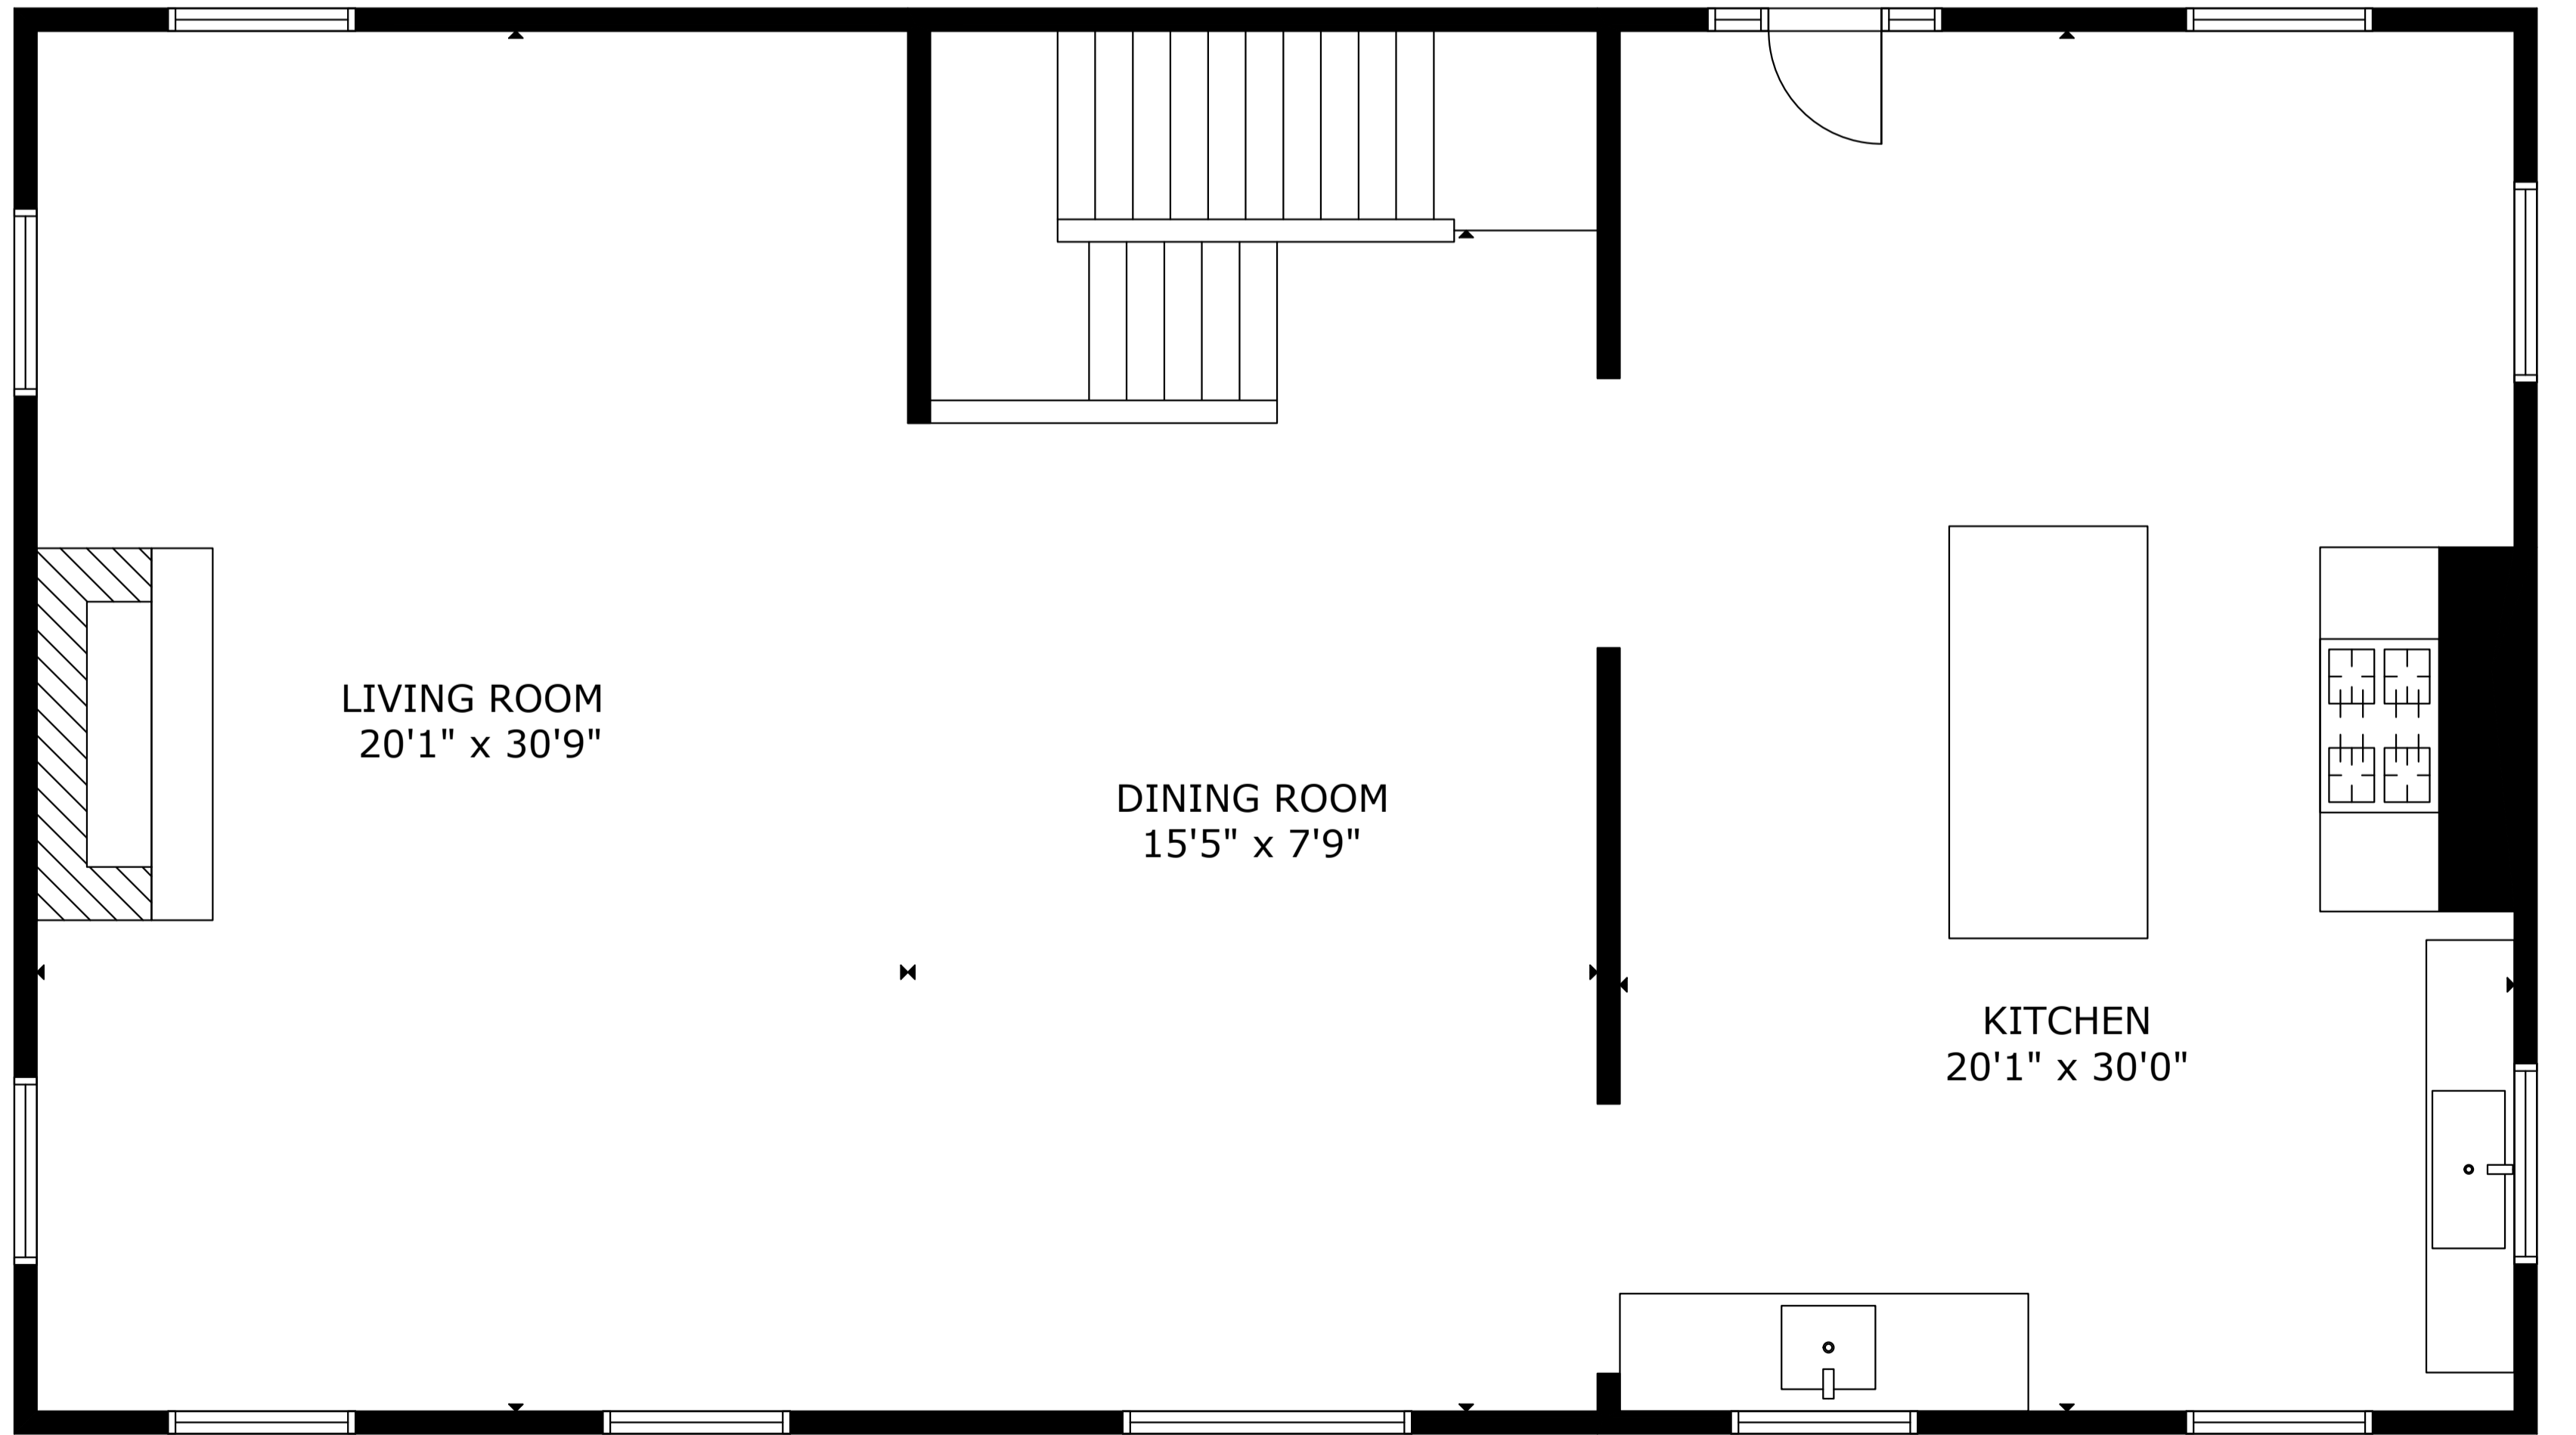

FLOOR 3

FLOOR 1

FLOOR 2

GROSS INTERNAL AREA
 TOTAL: 4,527 sq ft
 FLOOR 1: 1,607 sq ft, FLOOR 2: 1,625 sq ft, FLOOR 3: 1,295 sq ft
 SIZE AND DIMENSIONS ARE APPROXIMATE, ACTUAL MAY VARY

GROSS INTERNAL AREA
TOTAL: 4,527 sq ft

FLOOR 1: 1,607 sq ft, FLOOR 2: 1,625 sq ft, FLOOR 3: 1,295 sq ft
SIZE AND DIMENSIONS ARE APPROXIMATE, ACTUAL MAY VARY

LIVING ROOM
20'1" x 30'9"

DINING ROOM
15'5" x 7'9"

KITCHEN
20'1" x 30'0"

GROSS INTERNAL AREA
TOTAL: 4,527 sq ft

FLOOR 1: 1,607 sq ft, FLOOR 2: 1,625 sq ft, FLOOR 3: 1,295 sq ft
SIZE AND DIMENSIONS ARE APPROXIMATE, ACTUAL MAY VARY

GROSS INTERNAL AREA
TOTAL: 4,527 sq ft

FLOOR 1: 1,607 sq ft, FLOOR 2: 1,625 sq ft, FLOOR 3: 1,295 sq ft
SIZE AND DIMENSIONS ARE APPROXIMATE, ACTUAL MAY VARY