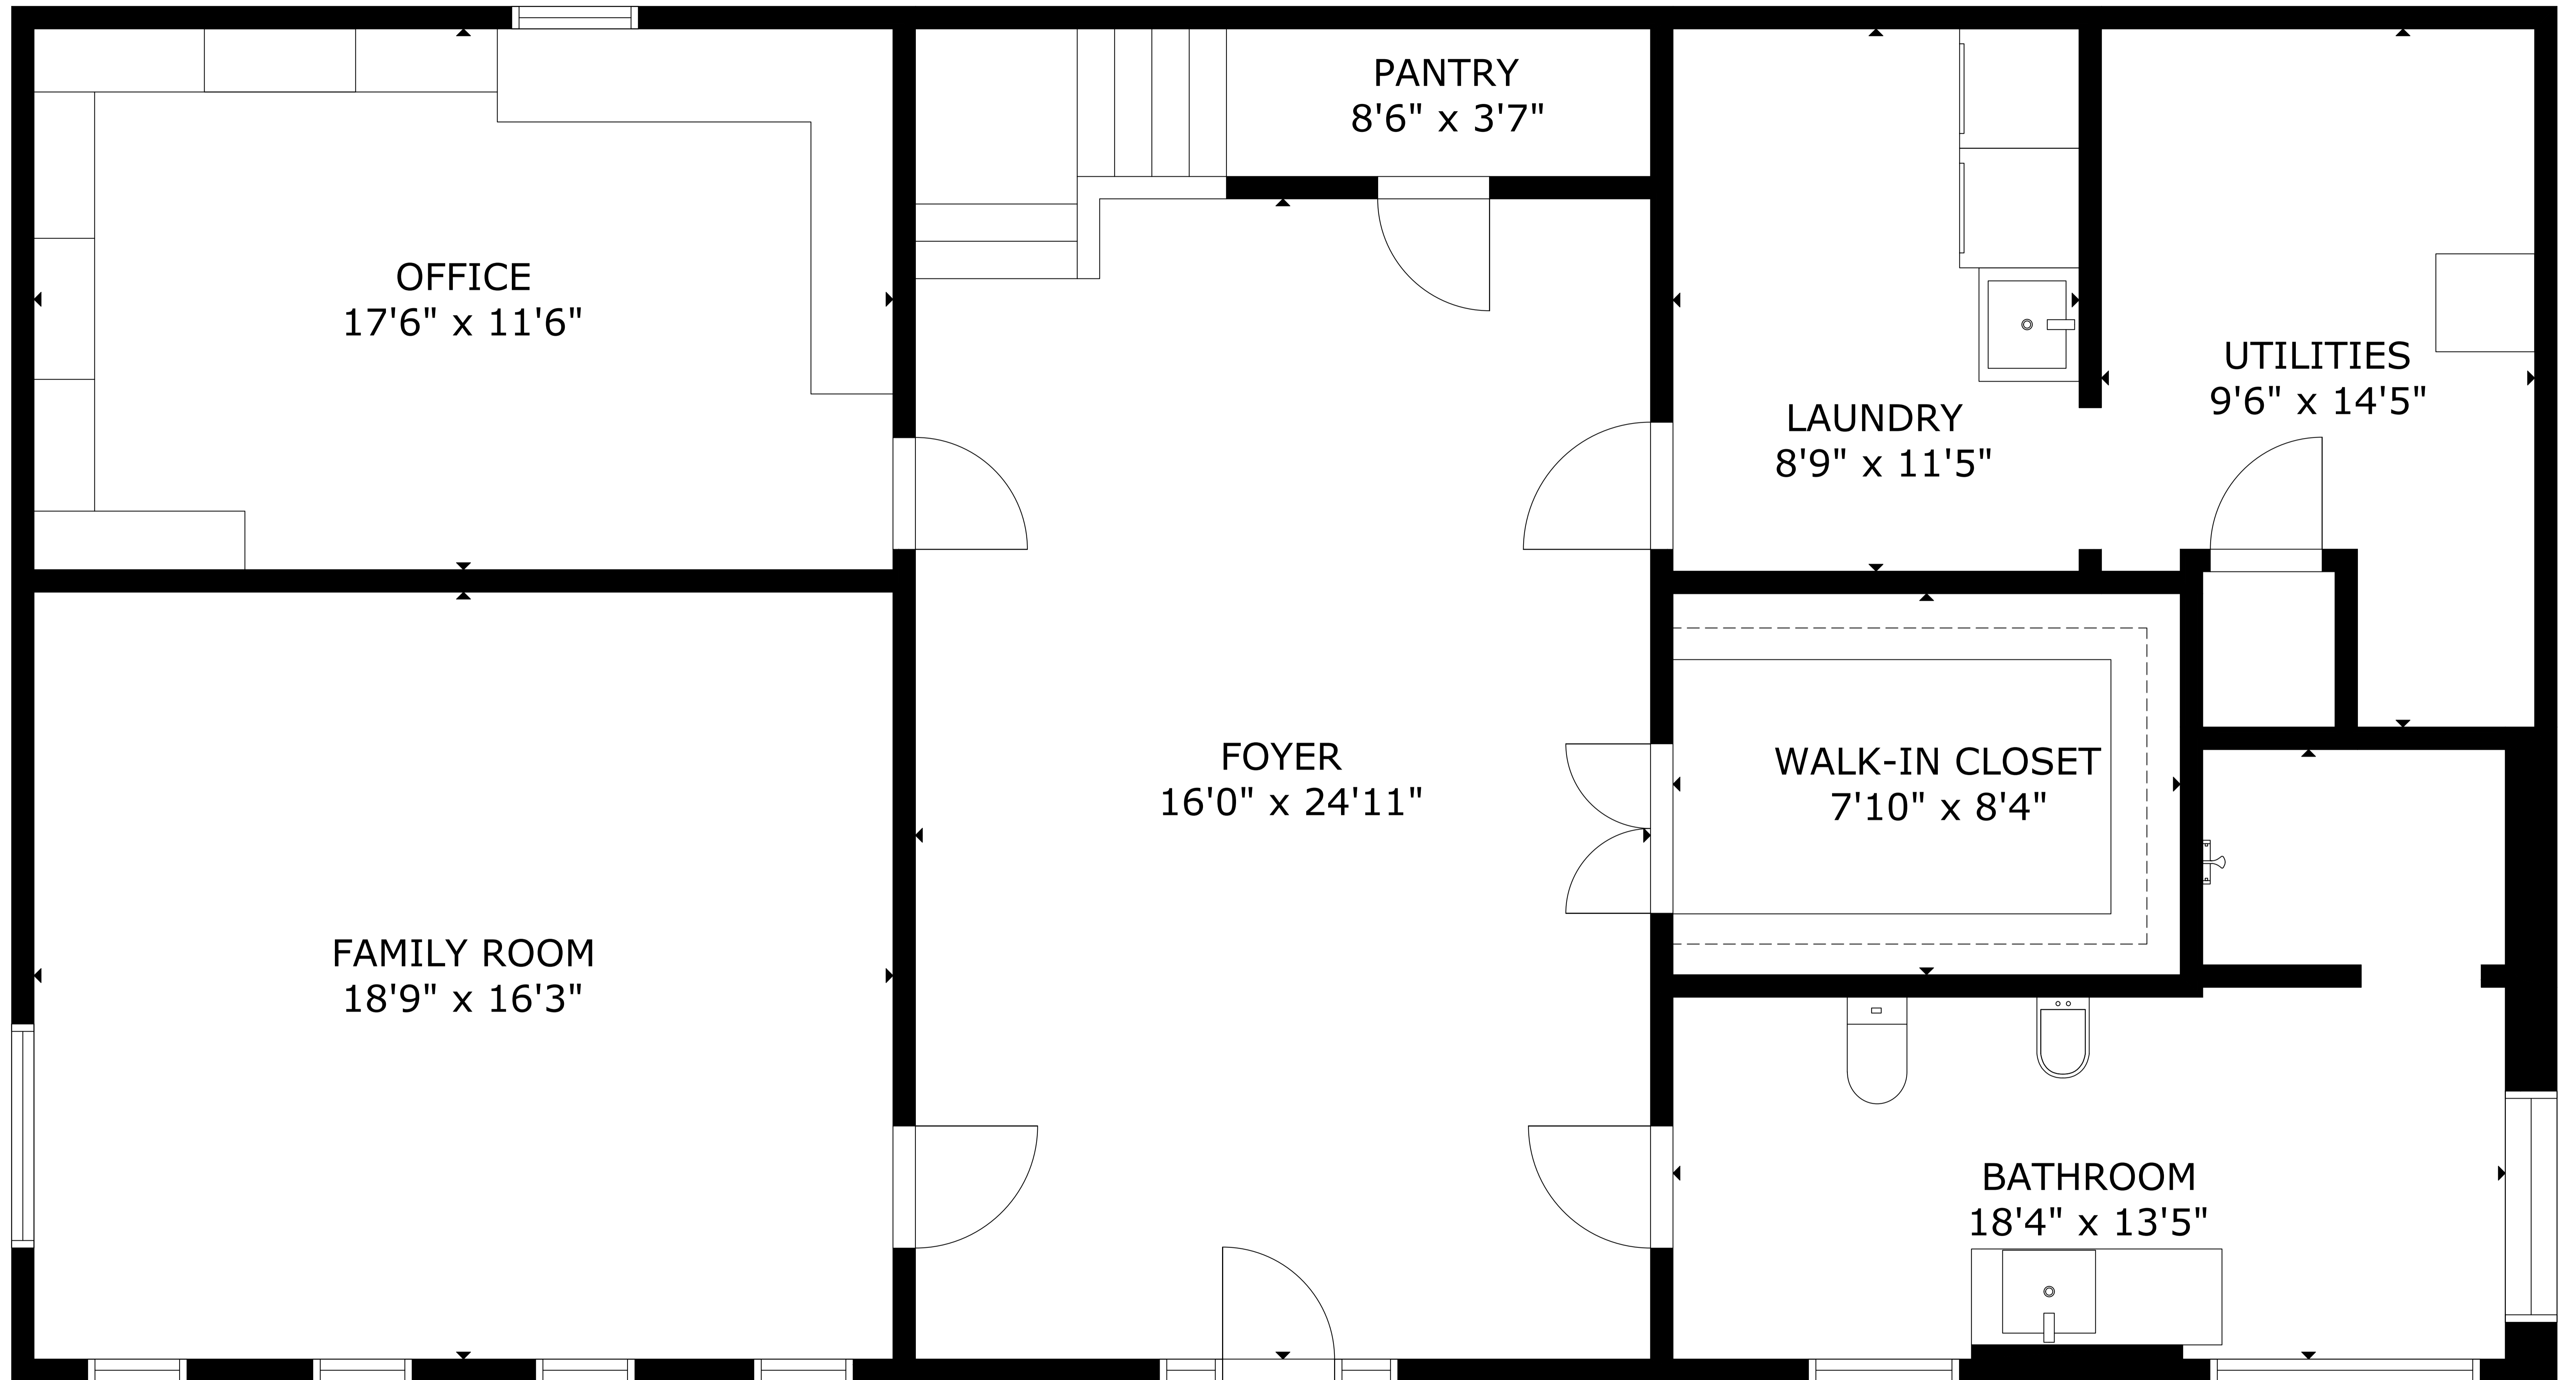

FLOOR 3

FLOOR 1

FLOOR 2

GROSS INTERNAL AREA
 TOTAL: 4,527 sq ft
 FLOOR 1: 1,607 sq ft, FLOOR 2: 1,625 sq ft, FLOOR 3: 1,295 sq ft
 SIZE AND DIMENSIONS ARE APPROXIMATE, ACTUAL MAY VARY

GROSS INTERNAL AREA
TOTAL: 4,527 sq ft

FLOOR 1: 1,607 sq ft, FLOOR 2: 1,625 sq ft, FLOOR 3: 1,295 sq ft
SIZE AND DIMENSIONS ARE APPROXIMATE, ACTUAL MAY VARY

LIVING ROOM
20'1" x 30'9"

DINING ROOM
15'5" x 7'9"

KITCHEN
20'1" x 30'0"

GROSS INTERNAL AREA
TOTAL: 4,527 sq ft

FLOOR 1: 1,607 sq ft, FLOOR 2: 1,625 sq ft, FLOOR 3: 1,295 sq ft
SIZE AND DIMENSIONS ARE APPROXIMATE, ACTUAL MAY VARY

GROSS INTERNAL AREA
TOTAL: 4,527 sq ft

FLOOR 1: 1,607 sq ft, FLOOR 2: 1,625 sq ft, FLOOR 3: 1,295 sq ft
SIZE AND DIMENSIONS ARE APPROXIMATE, ACTUAL MAY VARY