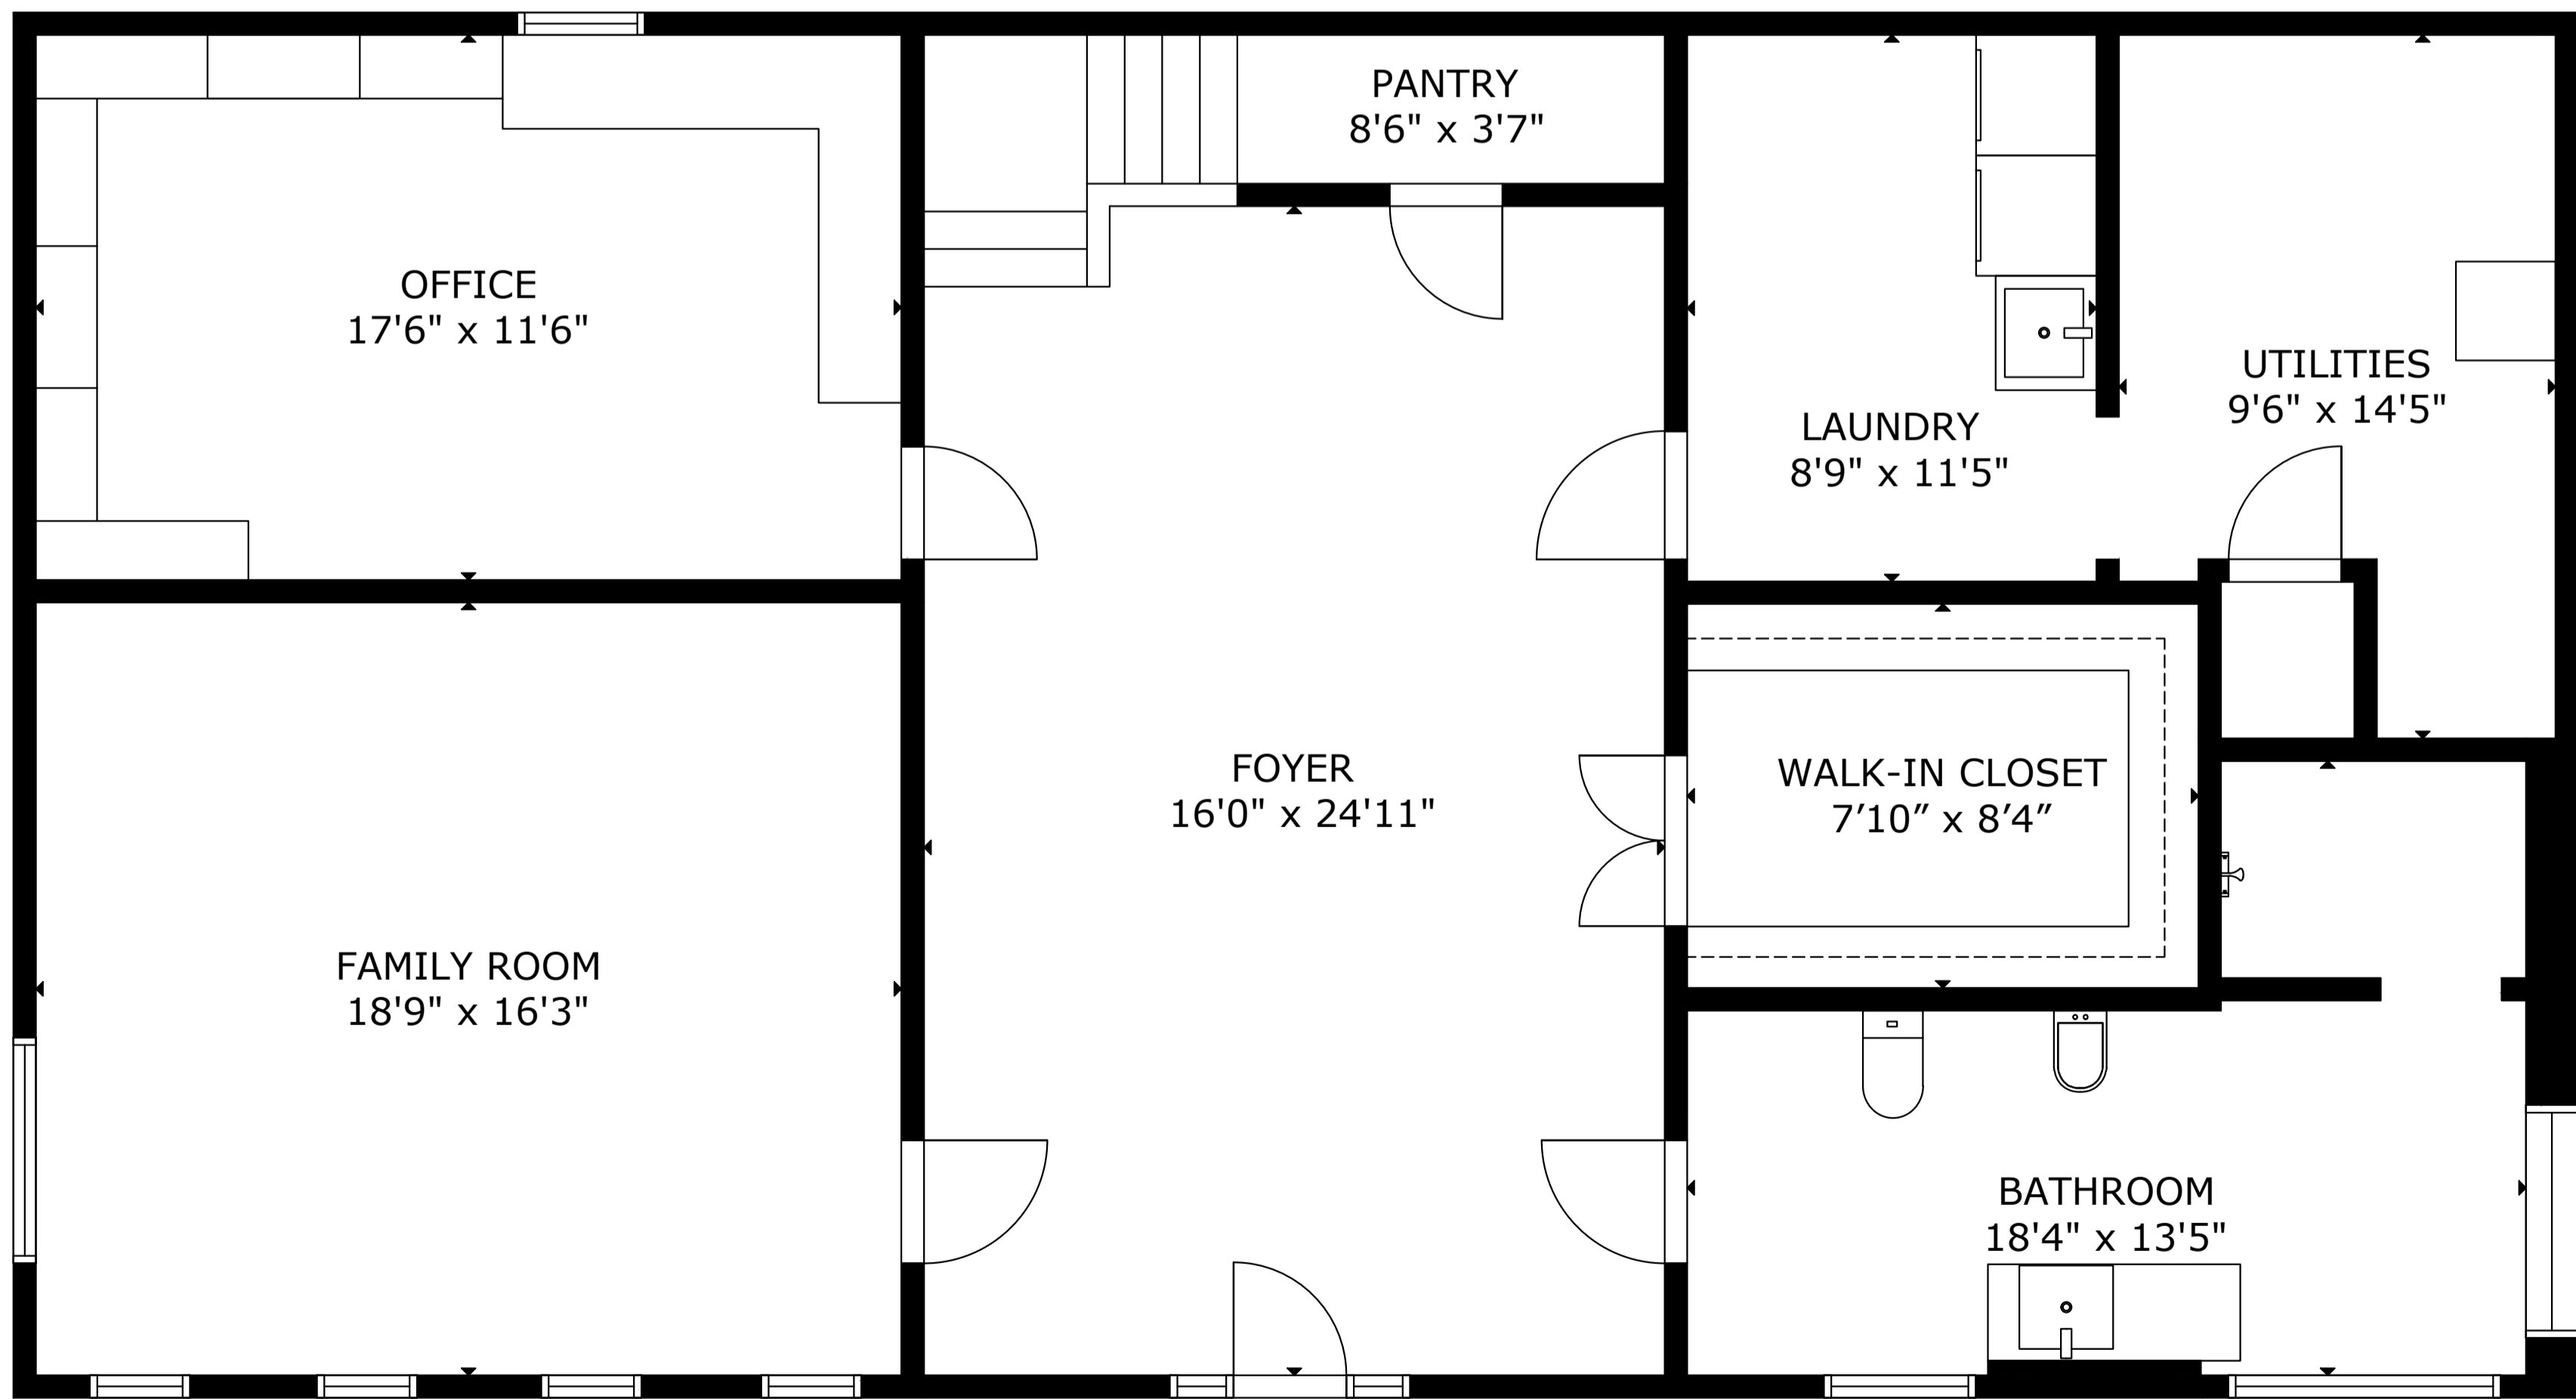

FLOOR 3

FLOOR 1

FLOOR 2

GROSS INTERNAL AREA
 TOTAL: 4,527 sq ft
 FLOOR 1: 1,607 sq ft, FLOOR 2: 1,625 sq ft, FLOOR 3: 1,295 sq ft
 SIZE AND DIMENSIONS ARE APPROXIMATE, ACTUAL MAY VARY

GROSS INTERNAL AREA
TOTAL: 4,527 sq ft

FLOOR 1: 1,607 sq ft, FLOOR 2: 1,625 sq ft, FLOOR 3: 1,295 sq ft
SIZE AND DIMENSIONS ARE APPROXIMATE, ACTUAL MAY VARY

LIVING ROOM
20'1" x 30'9"

DINING ROOM
15'5" x 7'9"

KITCHEN
20'1" x 30'0"

GROSS INTERNAL AREA
TOTAL: 4,527 sq ft

FLOOR 1: 1,607 sq ft, FLOOR 2: 1,625 sq ft, FLOOR 3: 1,295 sq ft
SIZE AND DIMENSIONS ARE APPROXIMATE, ACTUAL MAY VARY

GROSS INTERNAL AREA
TOTAL: 4,527 sq ft

FLOOR 1: 1,607 sq ft, FLOOR 2: 1,625 sq ft, FLOOR 3: 1,295 sq ft
SIZE AND DIMENSIONS ARE APPROXIMATE, ACTUAL MAY VARY