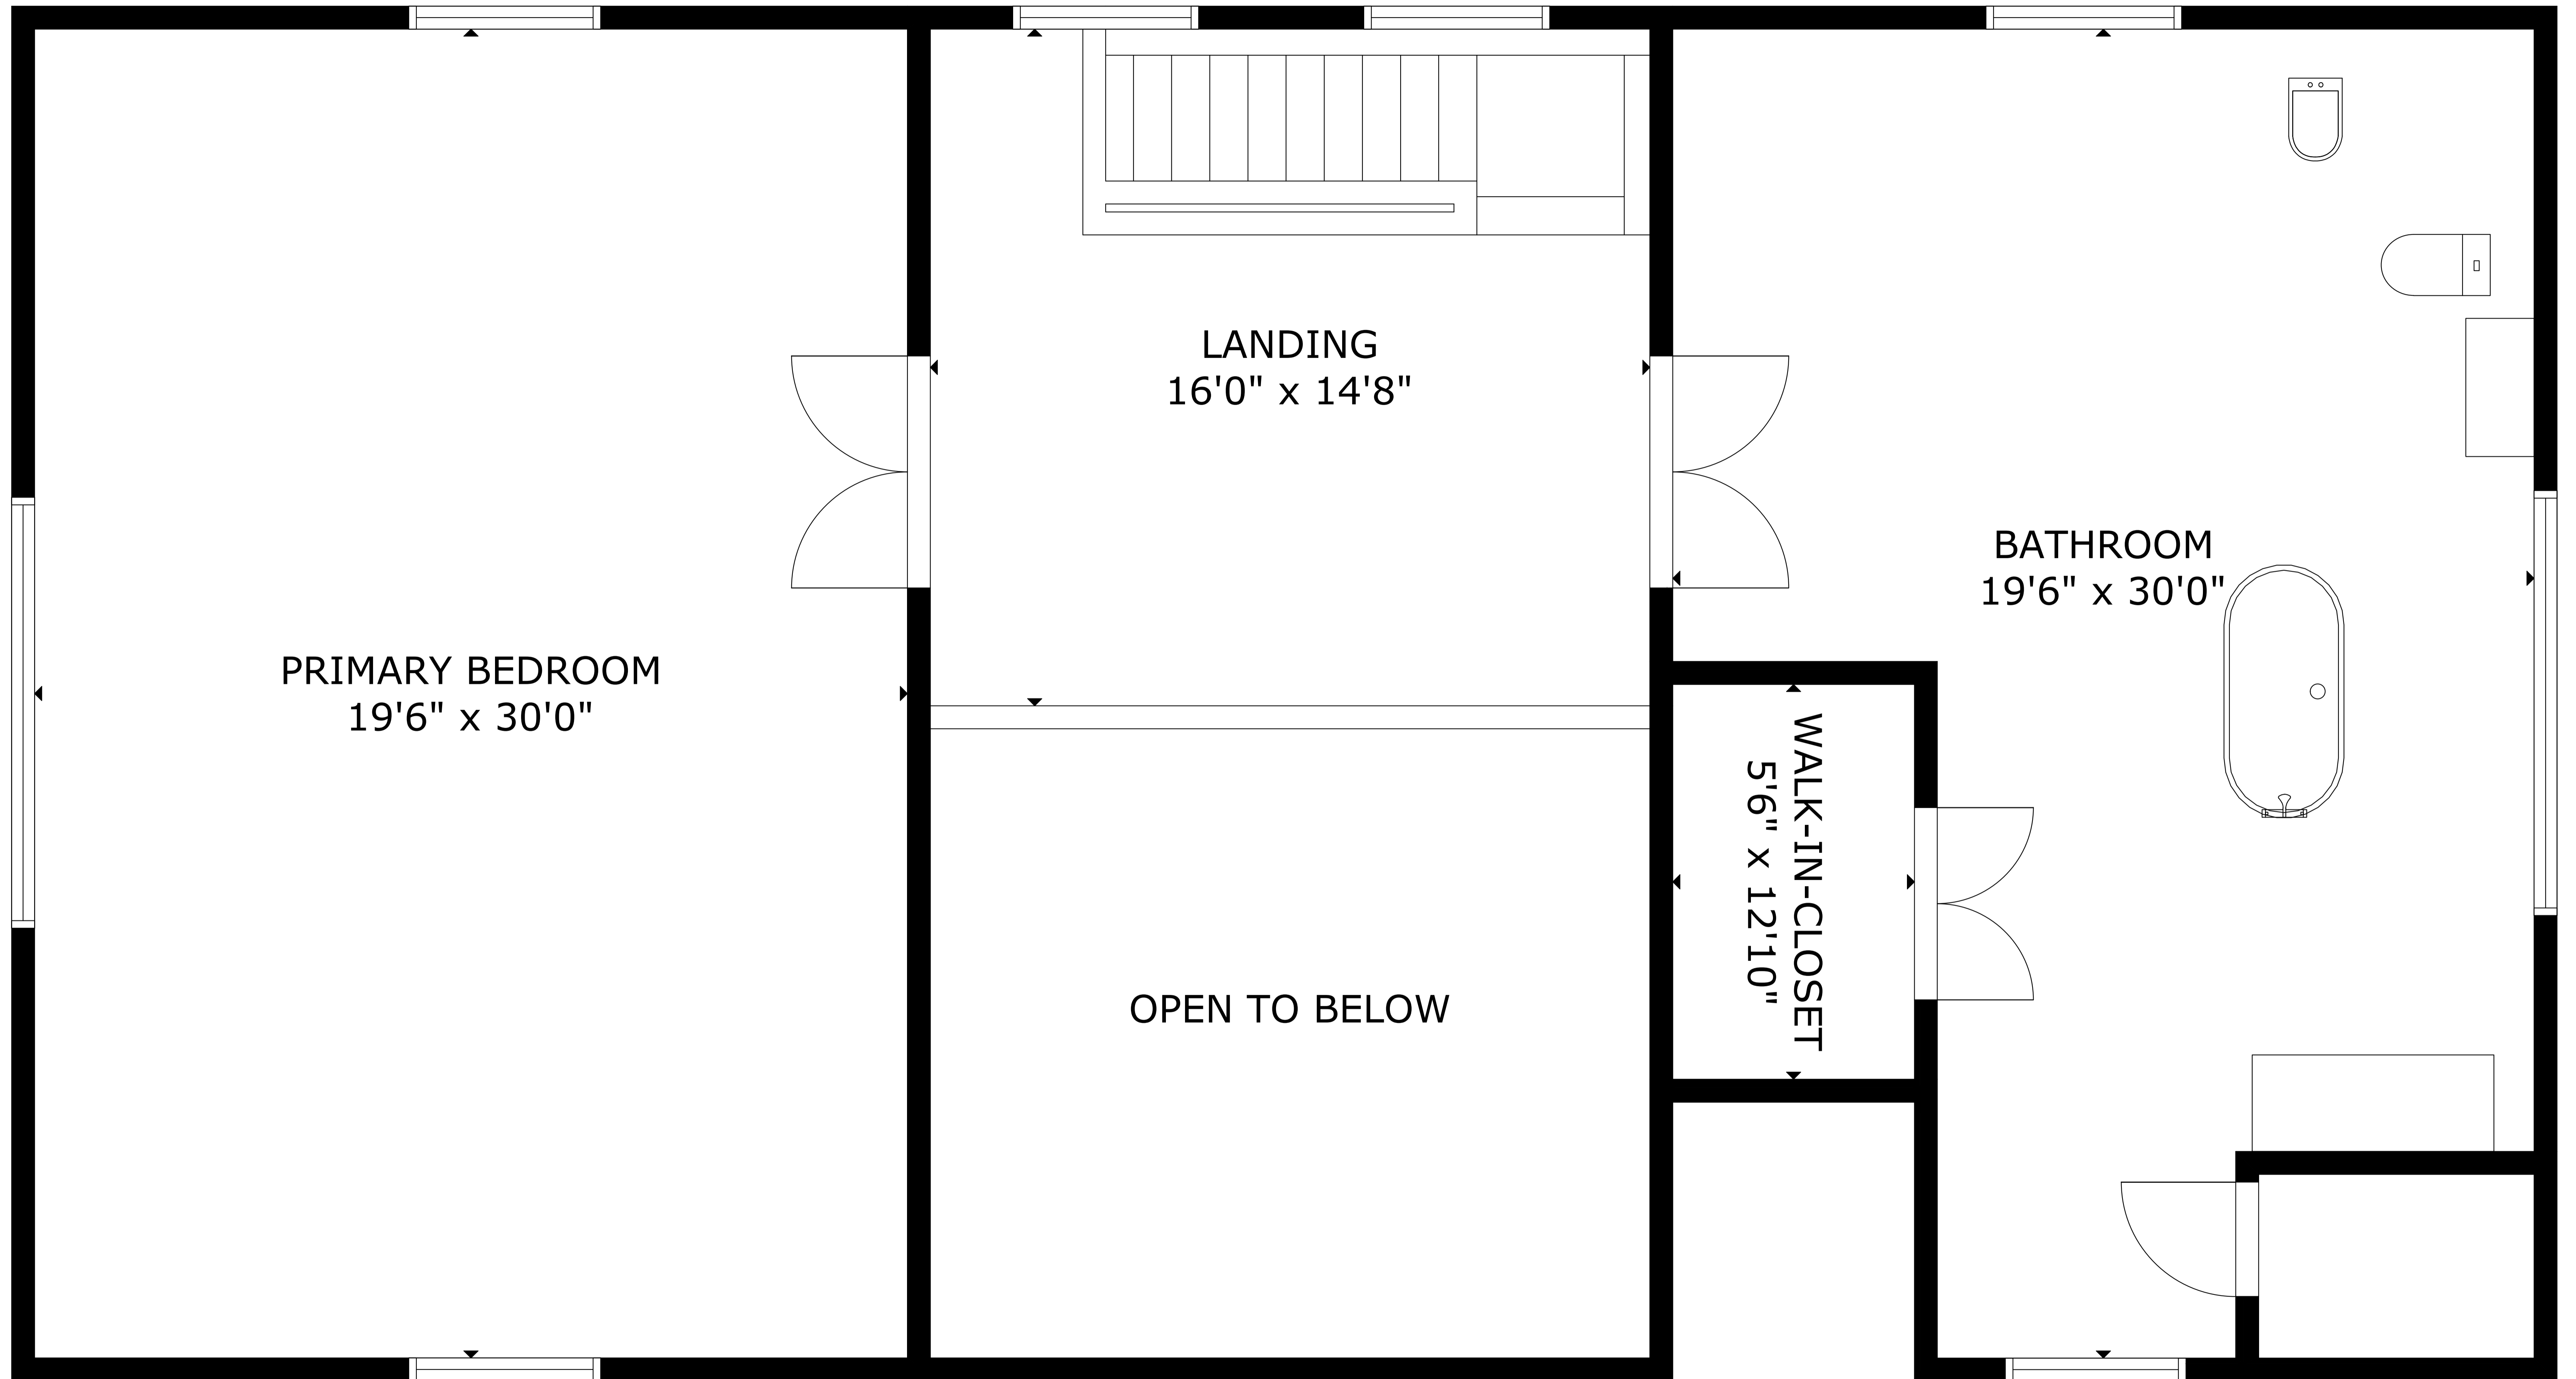

FLOOR 3

FLOOR 1

FLOOR 2

GROSS INTERNAL AREA
 TOTAL: 4,527 sq ft
 FLOOR 1: 1,607 sq ft, FLOOR 2: 1,625 sq ft, FLOOR 3: 1,295 sq ft
 SIZE AND DIMENSIONS ARE APPROXIMATE, ACTUAL MAY VARY

GROSS INTERNAL AREA
TOTAL: 4,527 sq ft

FLOOR 1: 1,607 sq ft, FLOOR 2: 1,625 sq ft, FLOOR 3: 1,295 sq ft
SIZE AND DIMENSIONS ARE APPROXIMATE, ACTUAL MAY VARY

LIVING ROOM
20'1" x 30'9"

DINING ROOM
15'5" x 7'9"

KITCHEN
20'1" x 30'0"

GROSS INTERNAL AREA
TOTAL: 4,527 sq ft

FLOOR 1: 1,607 sq ft, FLOOR 2: 1,625 sq ft, FLOOR 3: 1,295 sq ft
SIZE AND DIMENSIONS ARE APPROXIMATE, ACTUAL MAY VARY

GROSS INTERNAL AREA
TOTAL: 4,527 sq ft

FLOOR 1: 1,607 sq ft, FLOOR 2: 1,625 sq ft, FLOOR 3: 1,295 sq ft
SIZE AND DIMENSIONS ARE APPROXIMATE, ACTUAL MAY VARY