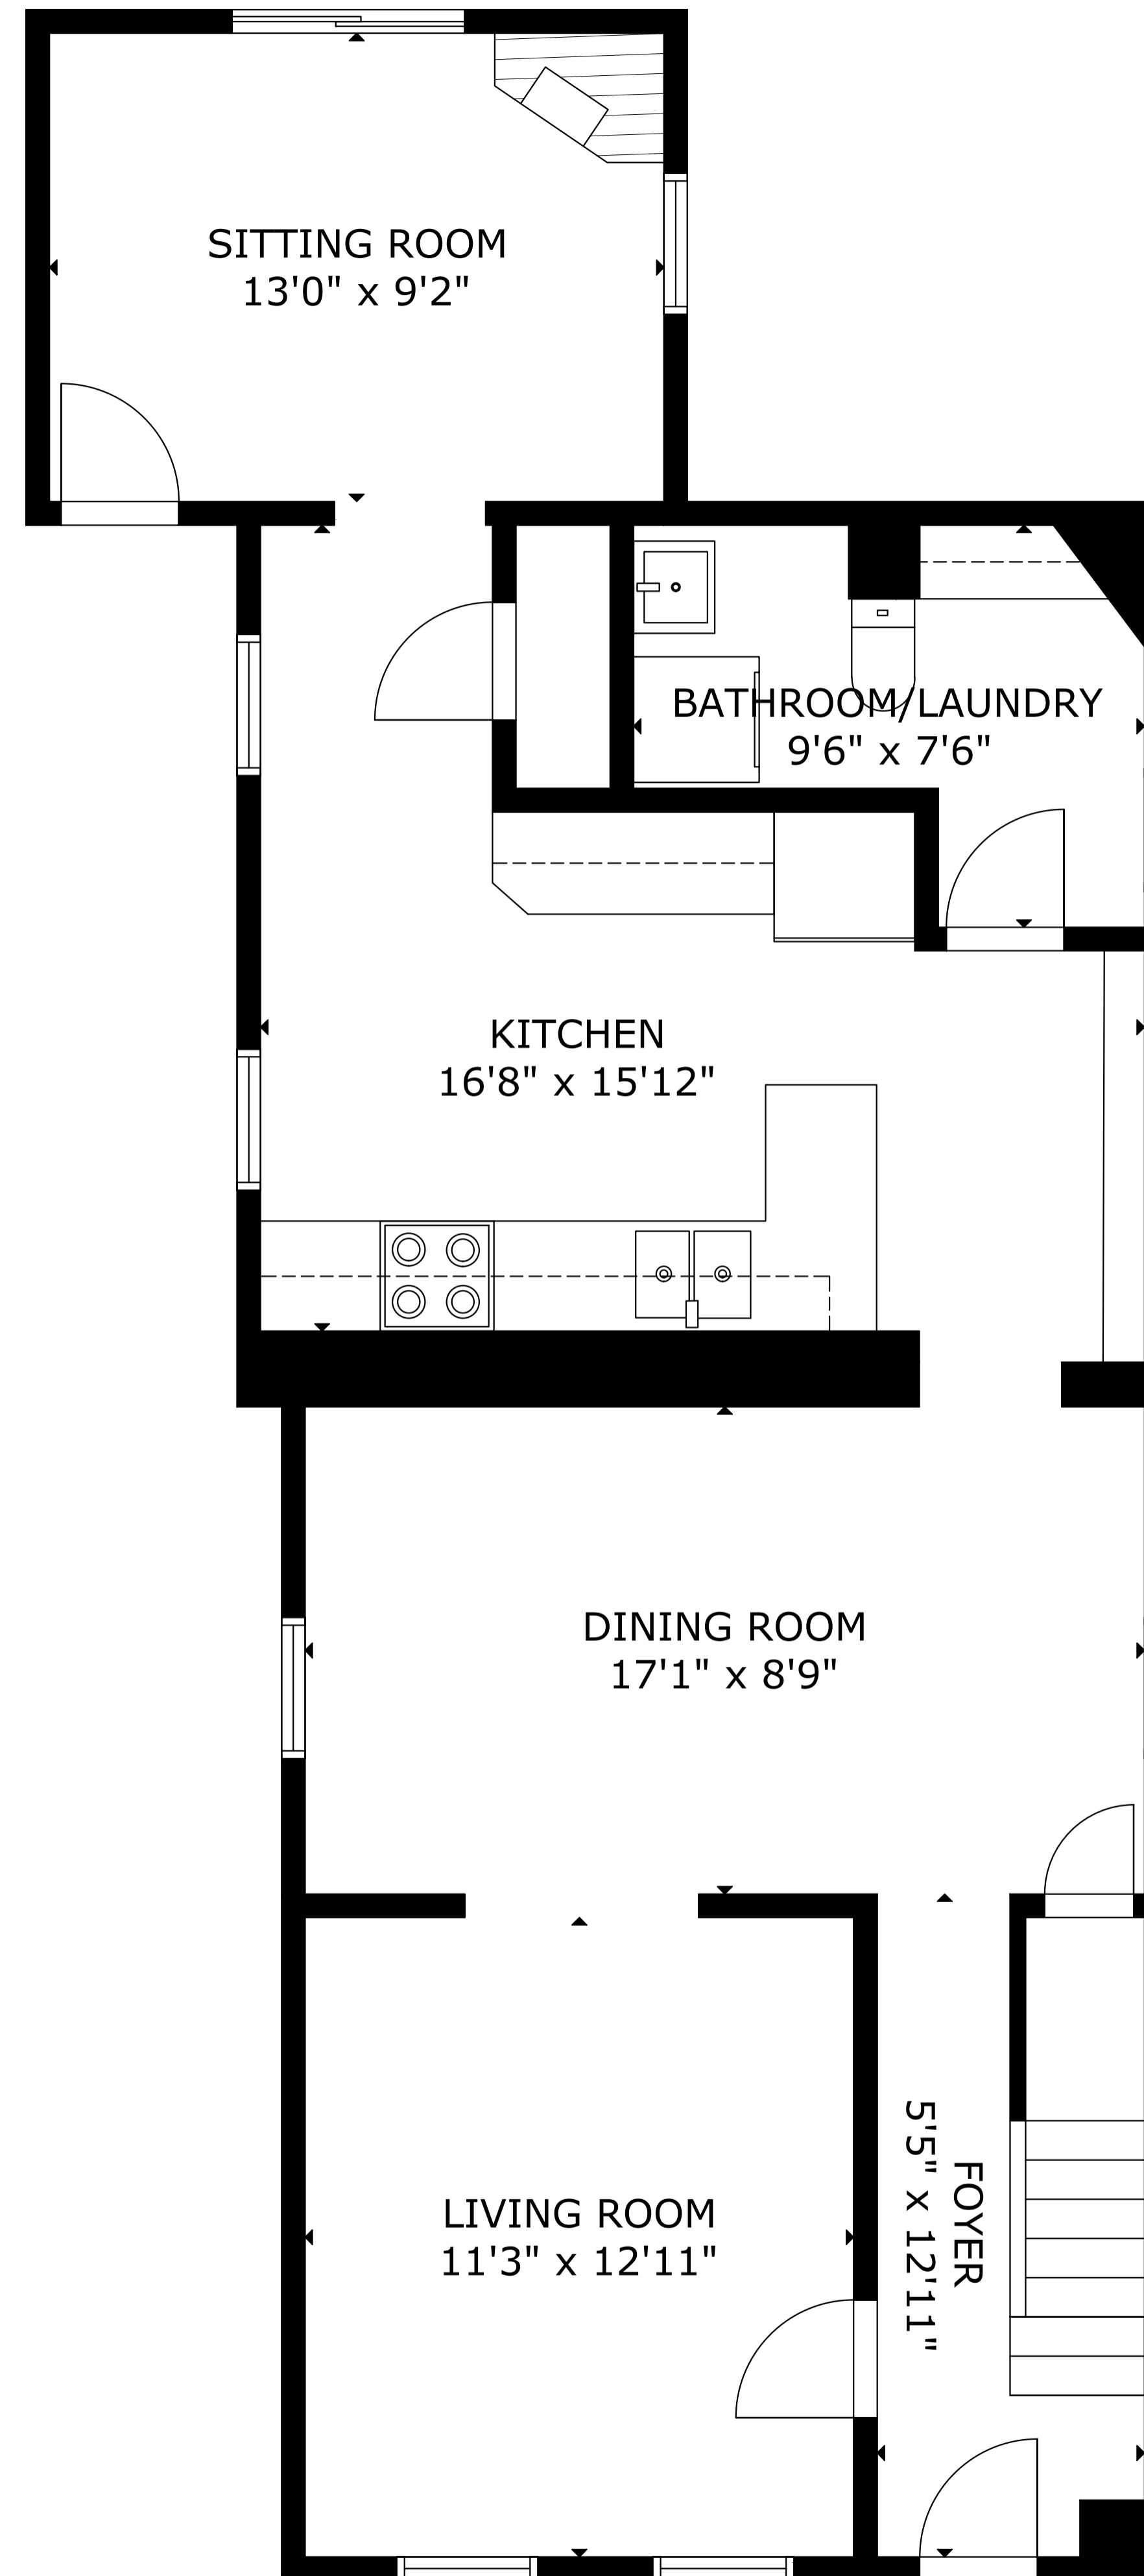

FLOOR 1

FLOOR 2

GROSS INTERNAL AREA  
TOTAL: 1,612 sq.ft

FLOOR 1: 891 sq.ft, FLOOR 2: 721 sq.ft

SIZE AND DIMENSIONS ARE APPROXIMATE, ACTUAL MAY VARY

GROSS INTERNAL AREA  
TOTAL: 1,612 sq.ft

FLOOR 1: 891 sq.ft, FLOOR 2: 721 sq.ft

SIZE AND DIMENSIONS ARE APPROXIMATE, ACTUAL MAY VARY

GROSS INTERNAL AREA  
TOTAL: 1,612 sq.ft

FLOOR 1: 891 sq.ft, FLOOR 2: 721 sq.ft

SIZE AND DIMENSIONS ARE APPROXIMATE, ACTUAL MAY VARY