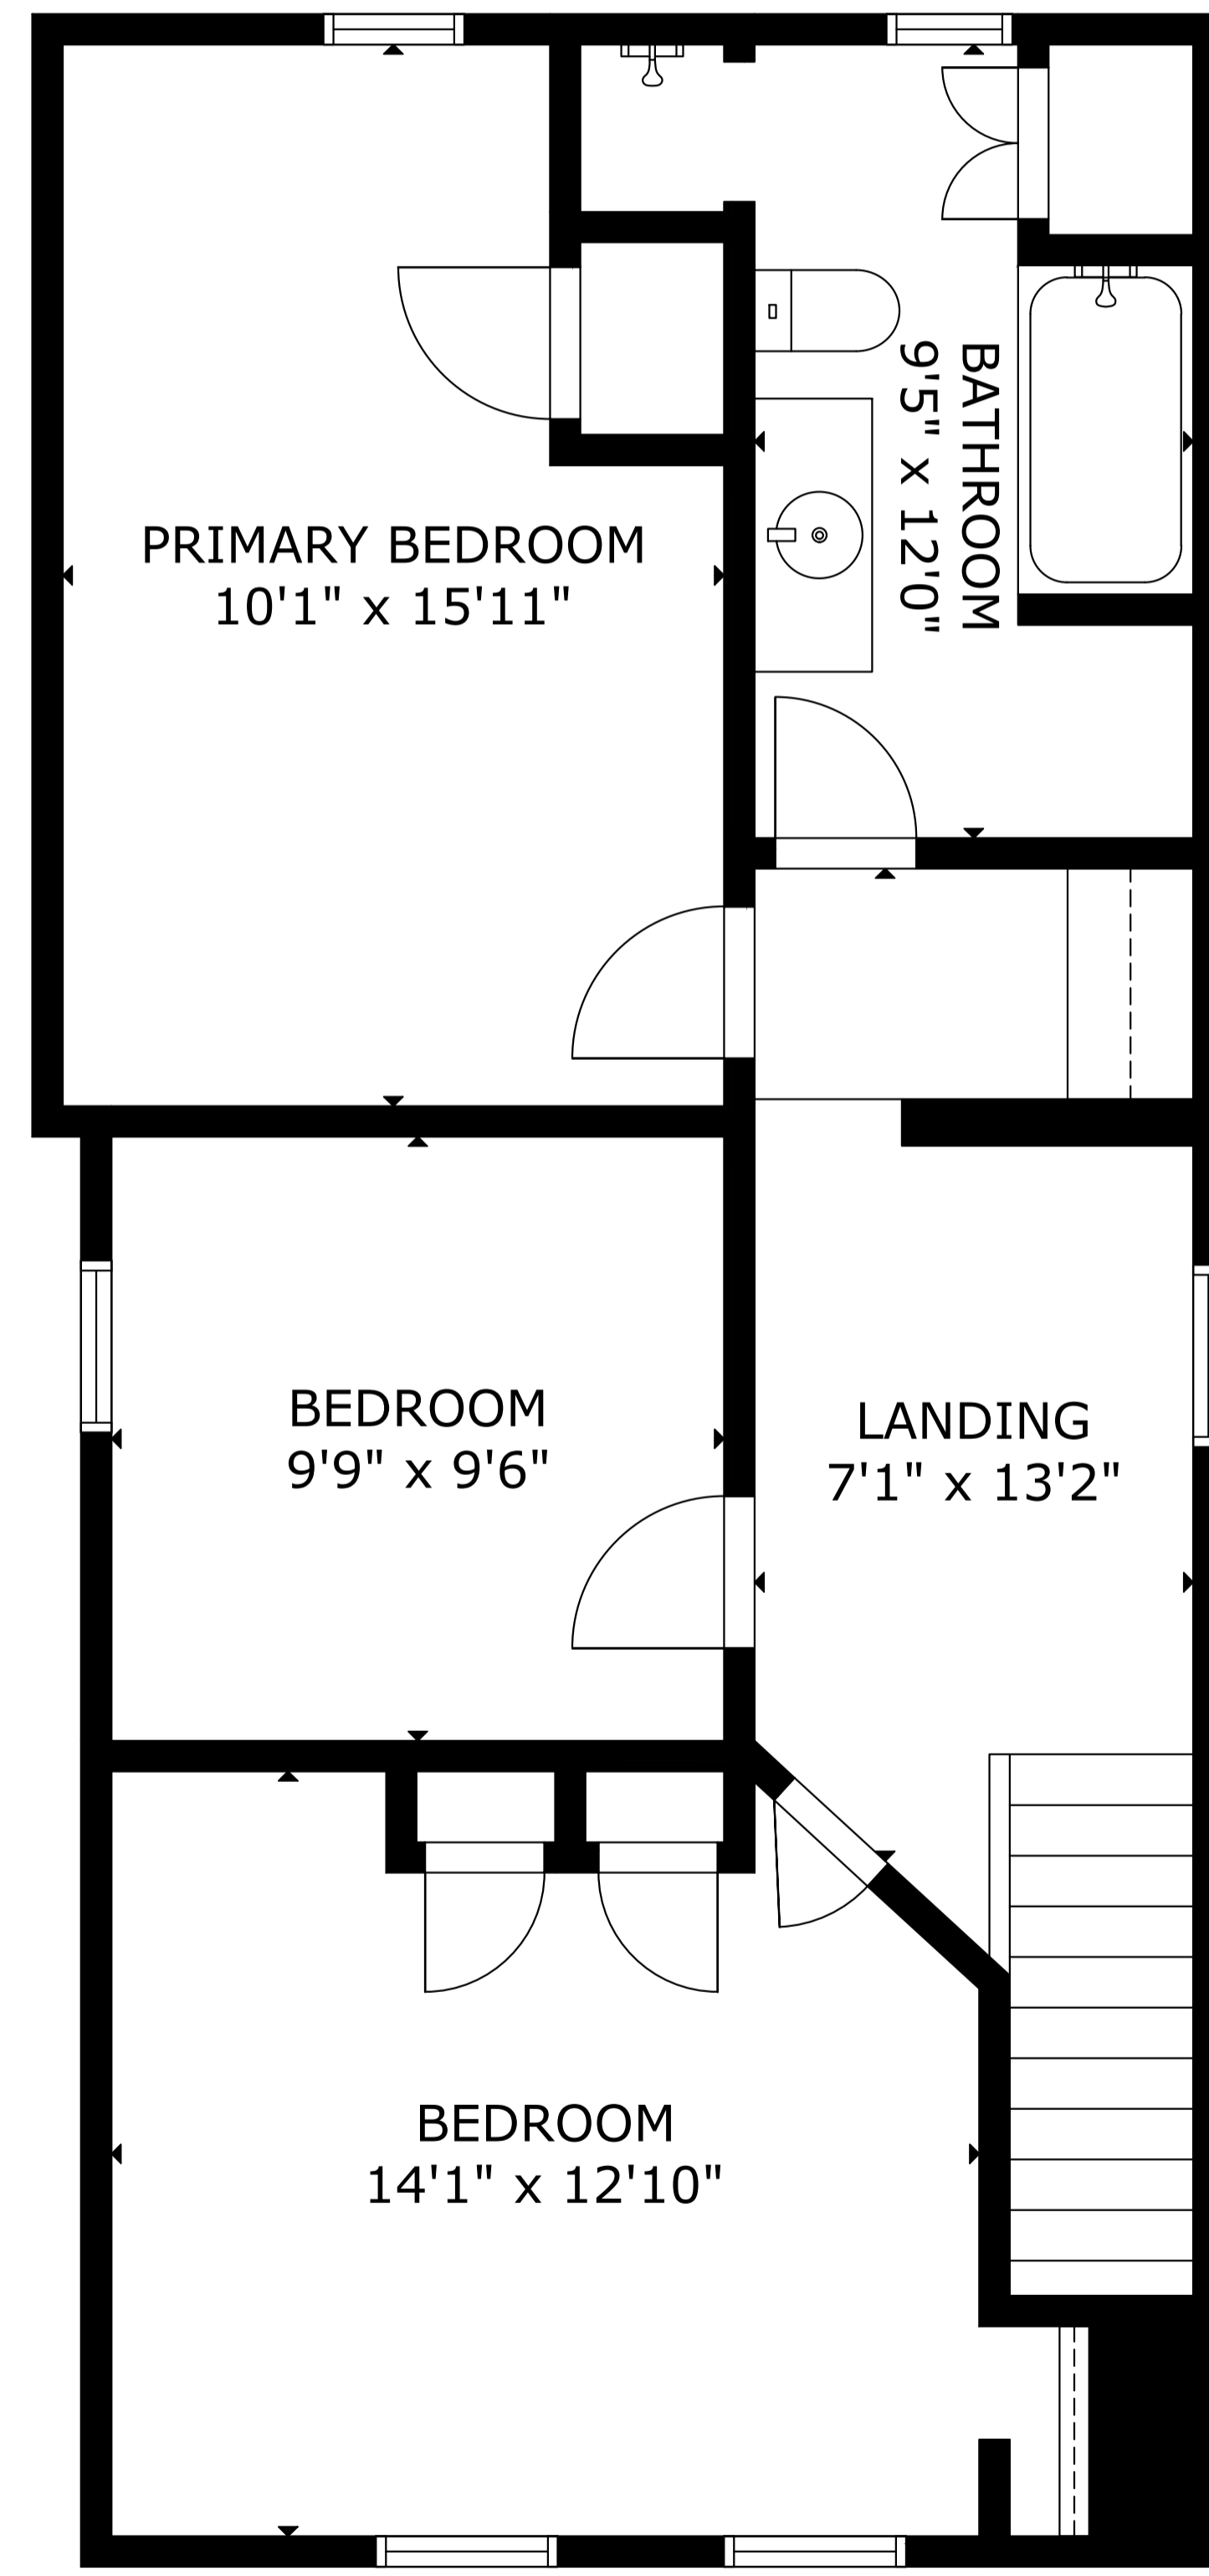

FLOOR 1

FLOOR 2

GROSS INTERNAL AREA  
TOTAL: 1,612 sq.ft

FLOOR 1: 891 sq.ft, FLOOR 2: 721 sq.ft

SIZE AND DIMENSIONS ARE APPROXIMATE, ACTUAL MAY VARY

GROSS INTERNAL AREA  
TOTAL: 1,612 sq.ft

FLOOR 1: 891 sq.ft, FLOOR 2: 721 sq.ft

SIZE AND DIMENSIONS ARE APPROXIMATE, ACTUAL MAY VARY

GROSS INTERNAL AREA  
TOTAL: 1,612 sq.ft

FLOOR 1: 891 sq.ft, FLOOR 2: 721 sq.ft

SIZE AND DIMENSIONS ARE APPROXIMATE, ACTUAL MAY VARY