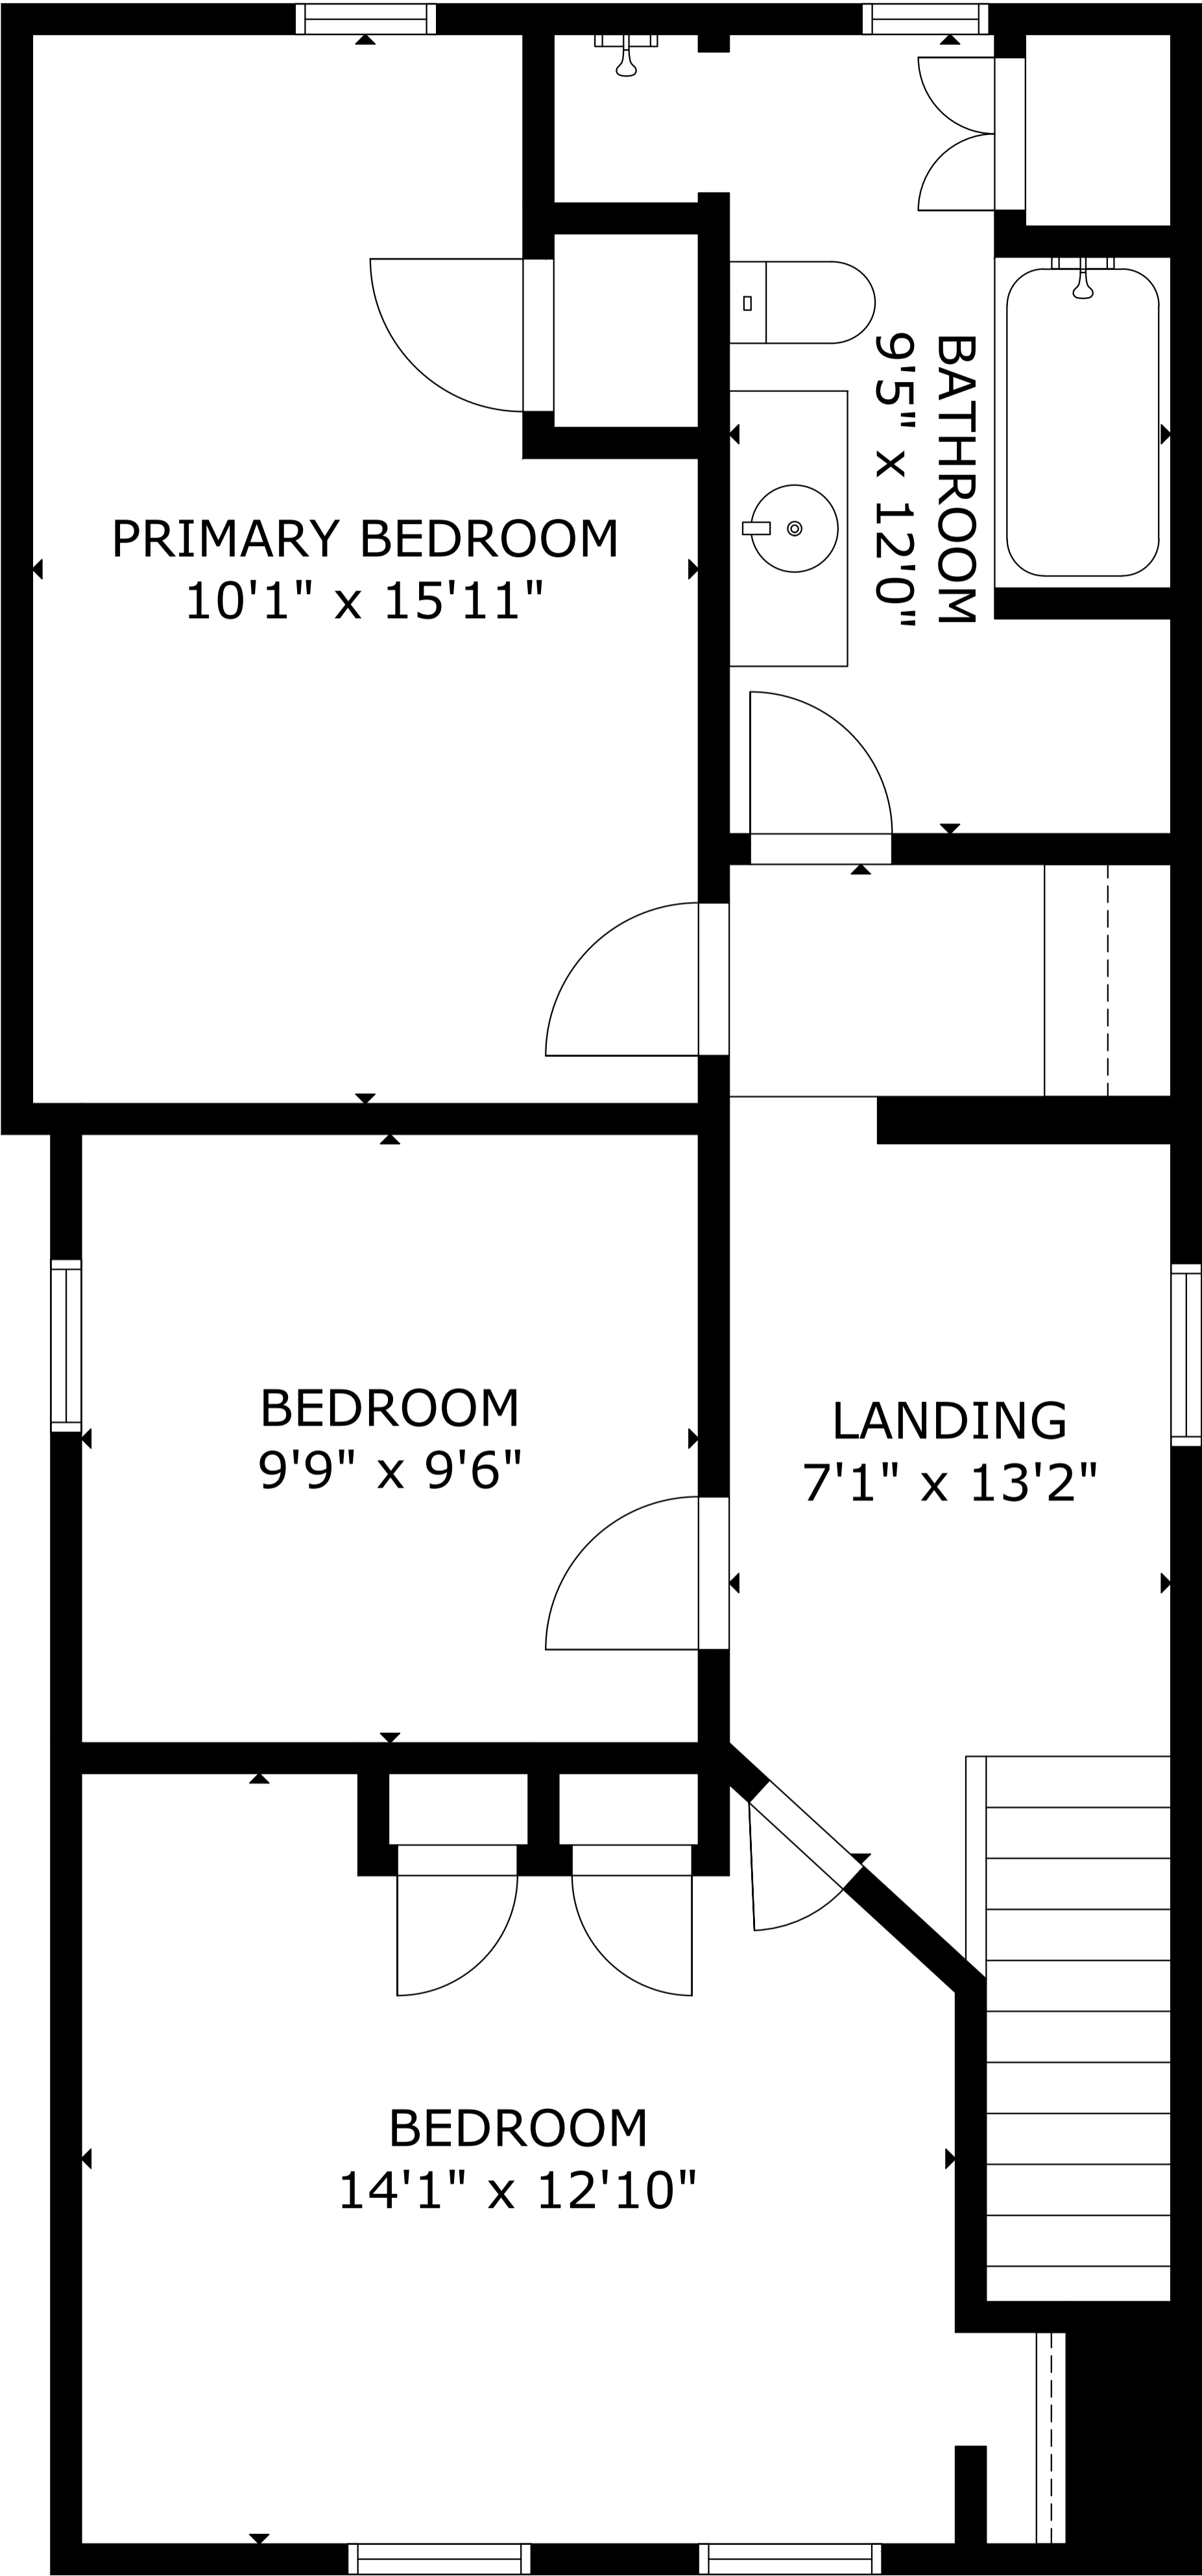

FLOOR 1

FLOOR 2

GROSS INTERNAL AREA  
TOTAL: 1,612 sq.ft

FLOOR 1: 891 sq.ft, FLOOR 2: 721 sq.ft

SIZE AND DIMENSIONS ARE APPROXIMATE, ACTUAL MAY VARY

GROSS INTERNAL AREA  
TOTAL: 1,612 sq.ft

FLOOR 1: 891 sq.ft, FLOOR 2: 721 sq.ft

SIZE AND DIMENSIONS ARE APPROXIMATE, ACTUAL MAY VARY

GROSS INTERNAL AREA  
TOTAL: 1,612 sq.ft

FLOOR 1: 891 sq.ft, FLOOR 2: 721 sq.ft

SIZE AND DIMENSIONS ARE APPROXIMATE, ACTUAL MAY VARY