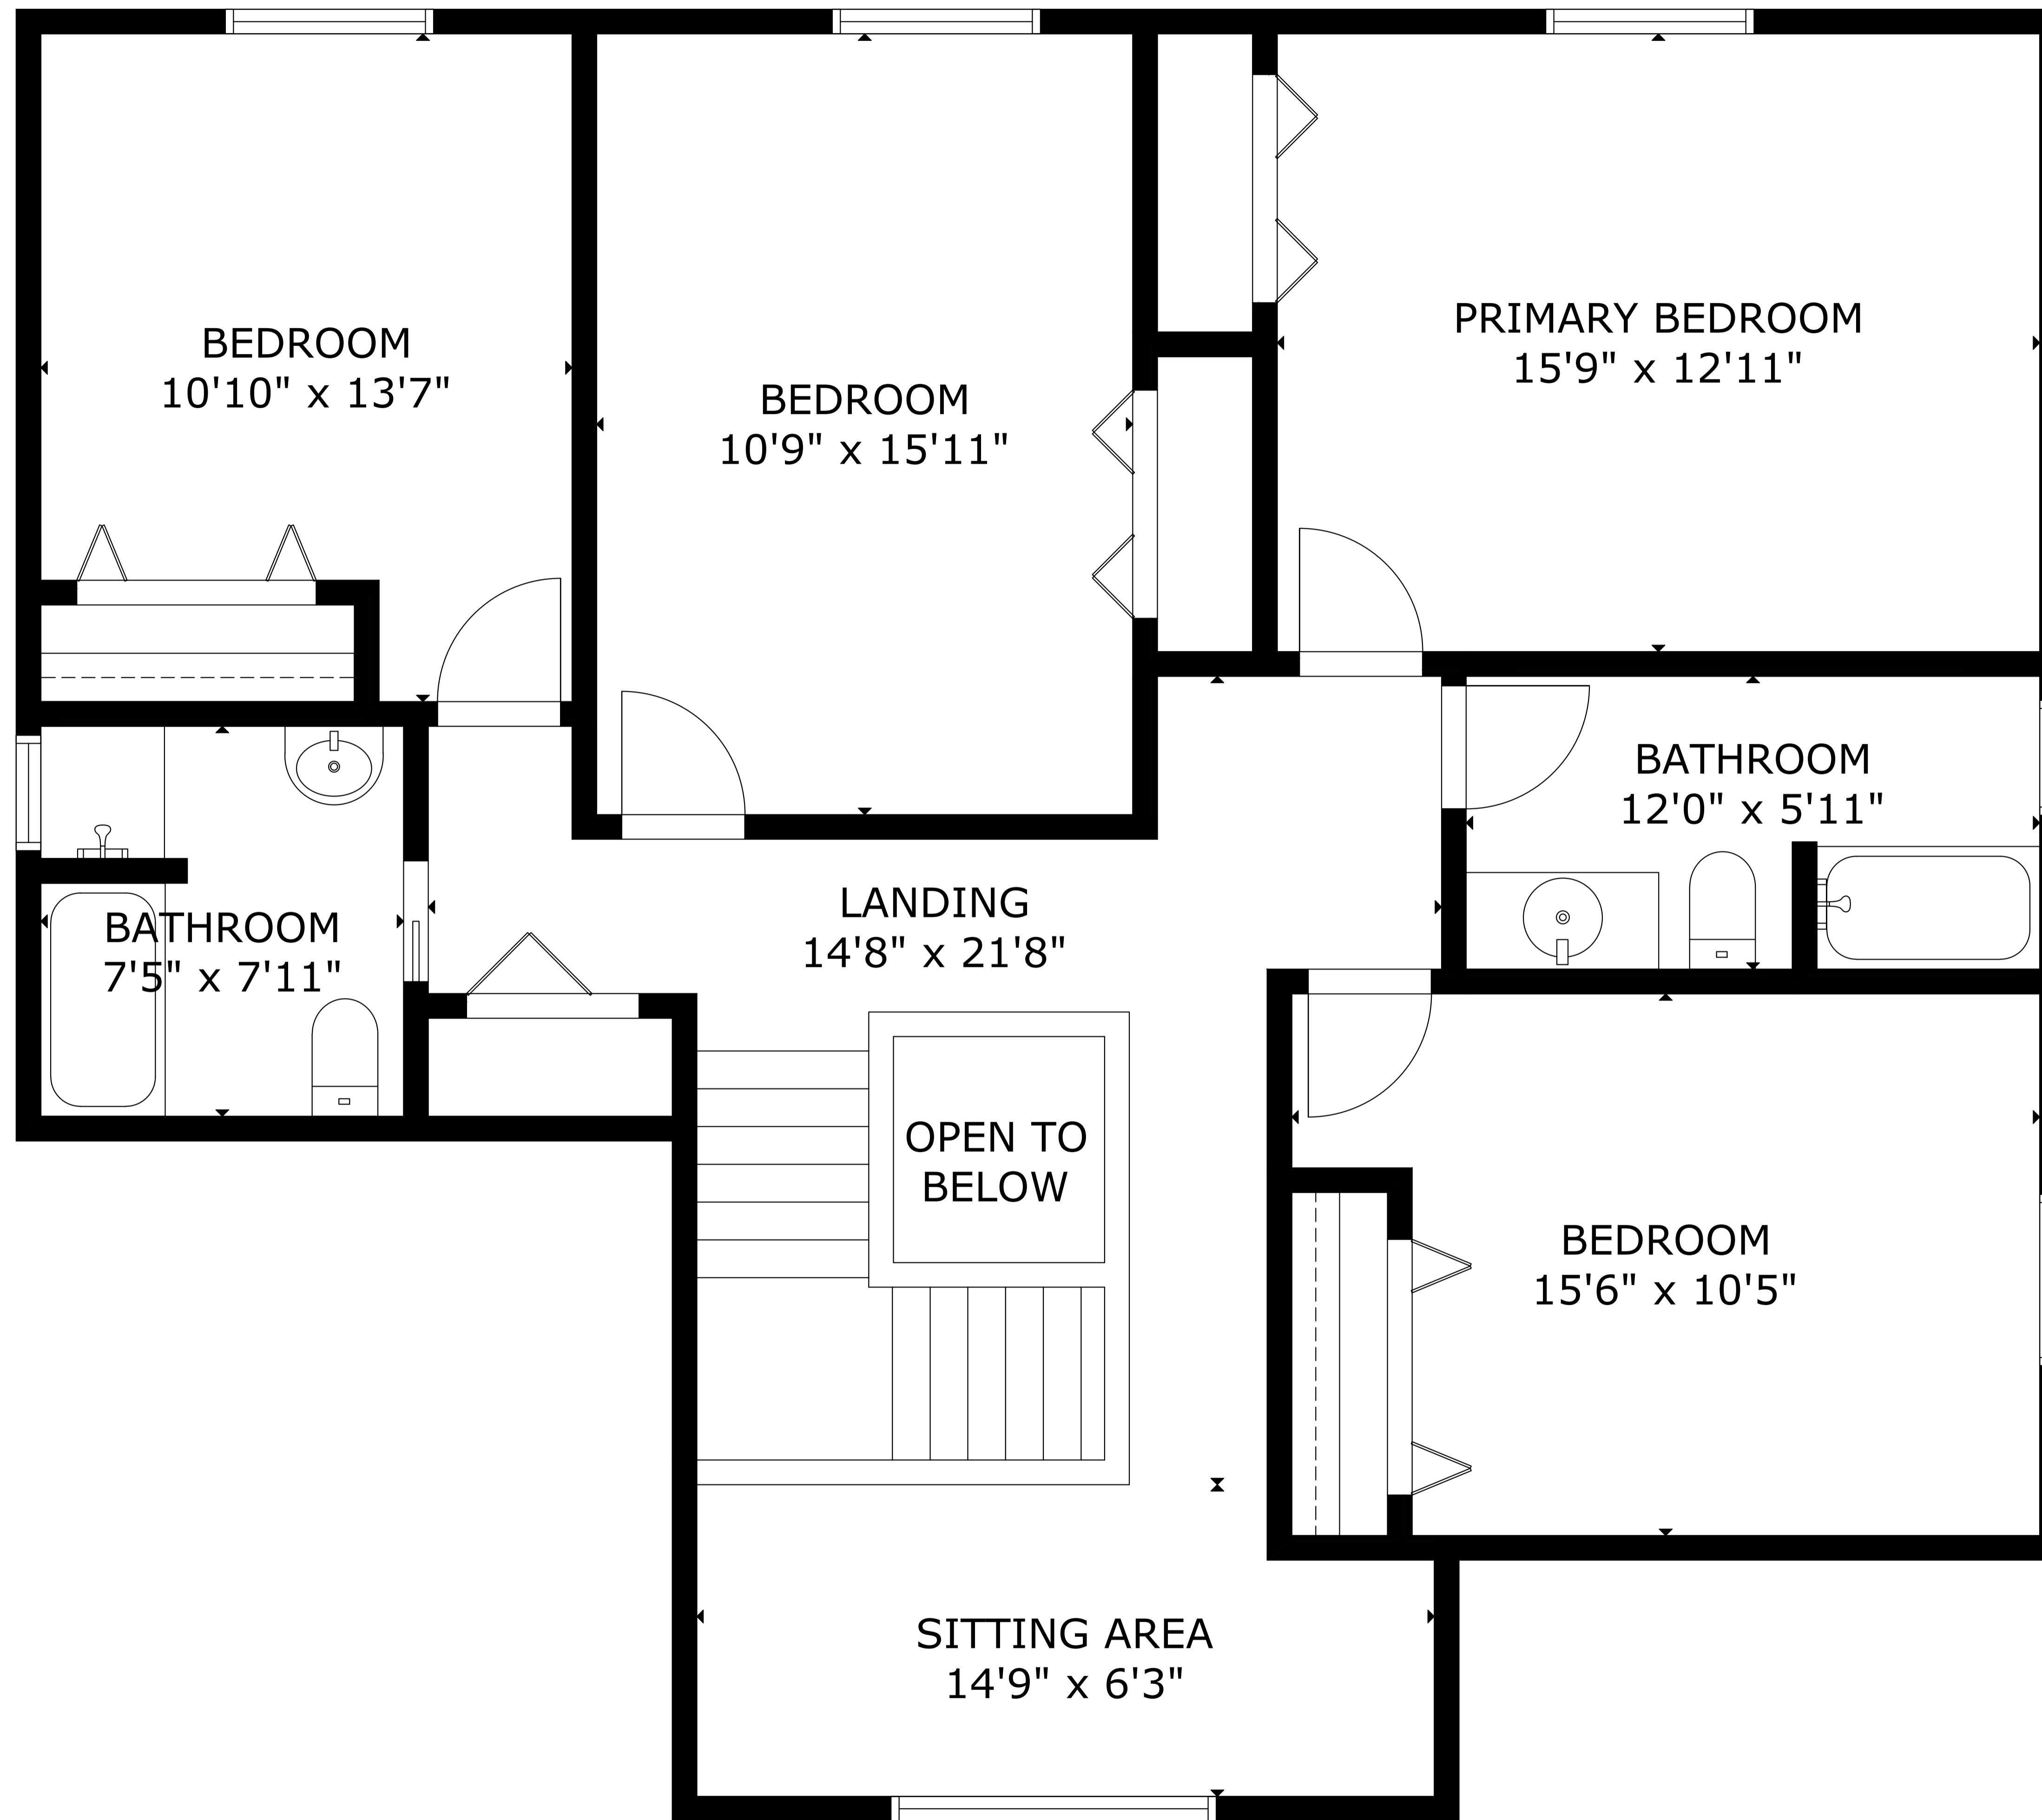

GROSS INTERNAL AREA  
 TOTAL: 3,986 sq.ft  
 FLOOR 1: 1,342 sq.ft, FLOOR 2: 1,479 sq.ft, FLOOR 3: 1,165 sq.ft  
 EXCLUDED AREAS: GARAGE: 438 sq.ft  
 SIZE AND DIMENSIONS ARE APPROXIMATE, ACTUAL MAY VARY

GROSS INTERNAL AREA  
TOTAL: 3,986 sq.ft  
FLOOR 1: 1,342 sq.ft, FLOOR 2: 1,479 sq.ft, FLOOR 3: 1,165 sq.ft  
EXCLUDED AREAS: GARAGE: 438 sq.ft  
SIZE AND DIMENSIONS ARE APPROXIMATE, ACTUAL MAY VARY

GROSS INTERNAL AREA  
TOTAL: 3,986 sq.ft

FLOOR 1: 1,342 sq.ft, FLOOR 2: 1,479 sq.ft, FLOOR 3: 1,165 sq.ft  
EXCLUDED AREAS: GARAGE: 438 sq.ft

SIZE AND DIMENSIONS ARE APPROXIMATE, ACTUAL MAY VARY

GROSS INTERNAL AREA  
TOTAL: 3,986 sq.ft

FLOOR 1: 1,342 sq.ft, FLOOR 2: 1,479 sq.ft, FLOOR 3: 1,165 sq.ft  
EXCLUDED AREAS: GARAGE: 438 sq.ft

SIZE AND DIMENSIONS ARE APPROXIMATE, ACTUAL MAY VARY