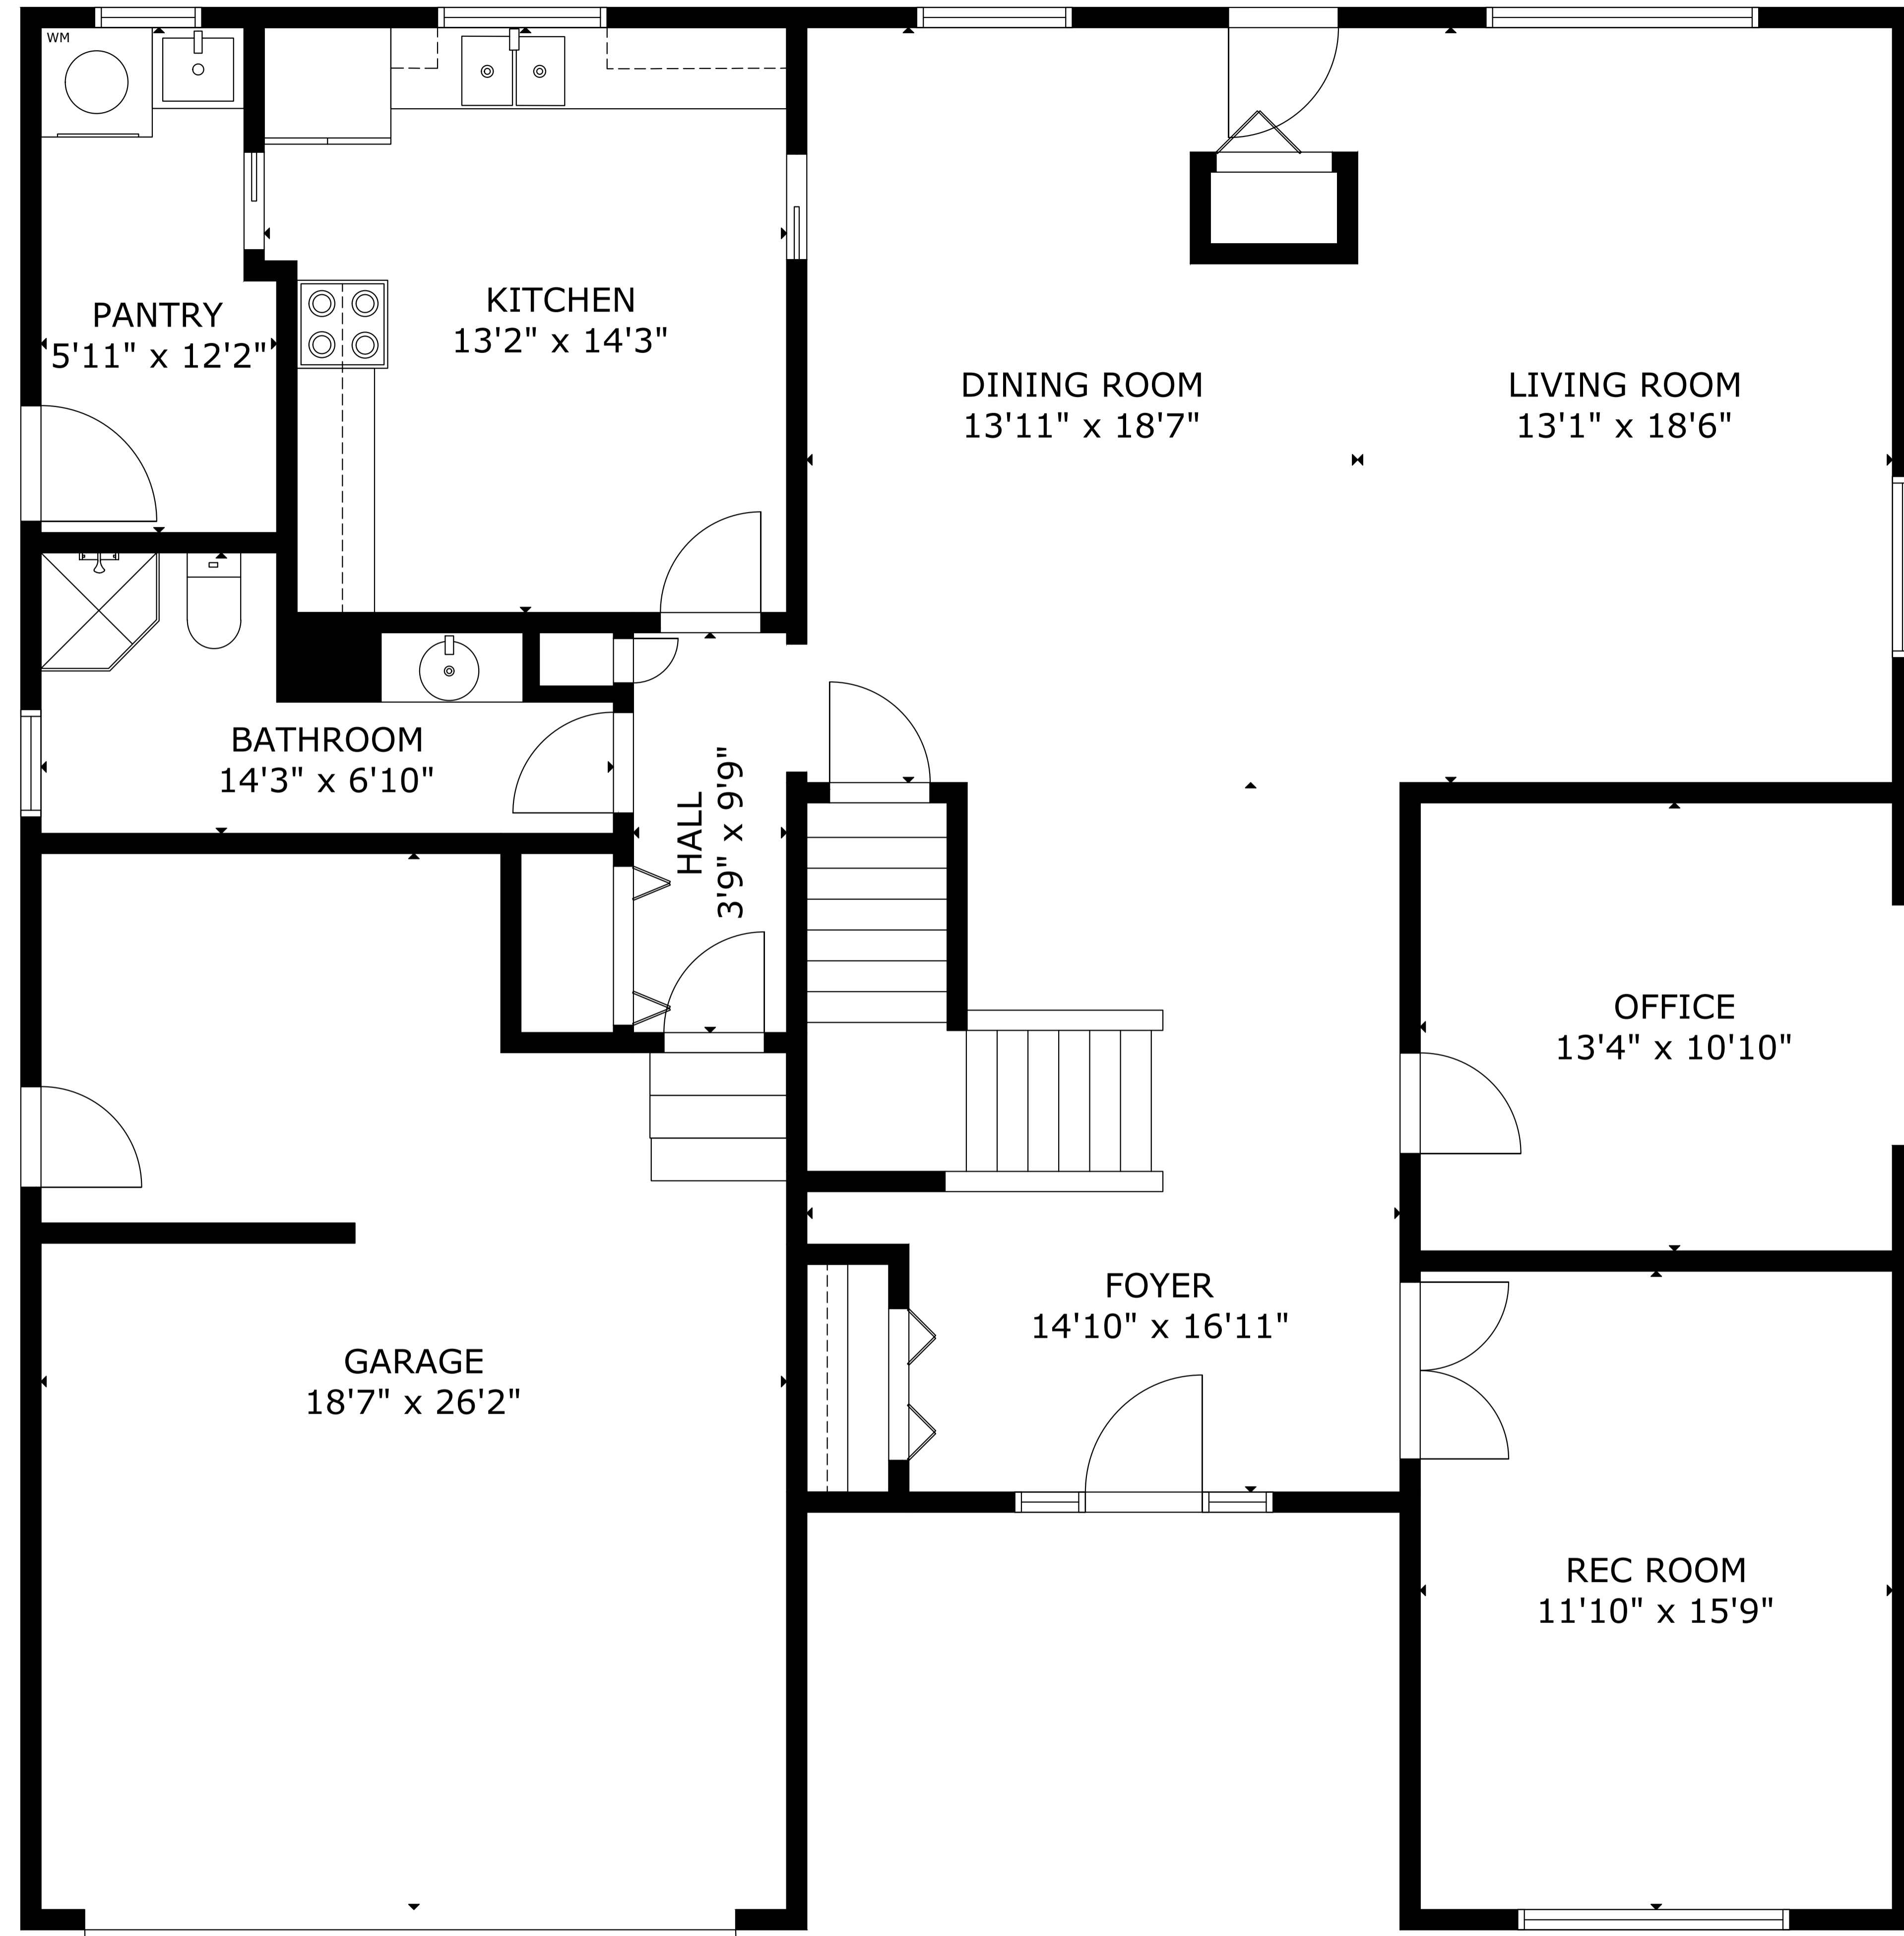

GROSS INTERNAL AREA  
 TOTAL: 3,986 sq.ft  
 FLOOR 1: 1,342 sq.ft, FLOOR 2: 1,479 sq.ft, FLOOR 3: 1,165 sq.ft  
 EXCLUDED AREAS: GARAGE: 438 sq.ft  
 SIZE AND DIMENSIONS ARE APPROXIMATE, ACTUAL MAY VARY

GROSS INTERNAL AREA  
TOTAL: 3,986 sq.ft  
FLOOR 1: 1,342 sq.ft, FLOOR 2: 1,479 sq.ft, FLOOR 3: 1,165 sq.ft  
EXCLUDED AREAS: GARAGE: 438 sq.ft  
SIZE AND DIMENSIONS ARE APPROXIMATE, ACTUAL MAY VARY

GROSS INTERNAL AREA  
TOTAL: 3,986 sq.ft

FLOOR 1: 1,342 sq.ft, FLOOR 2: 1,479 sq.ft, FLOOR 3: 1,165 sq.ft  
EXCLUDED AREAS: GARAGE: 438 sq.ft

SIZE AND DIMENSIONS ARE APPROXIMATE, ACTUAL MAY VARY

GROSS INTERNAL AREA  
TOTAL: 3,986 sq.ft

FLOOR 1: 1,342 sq.ft, FLOOR 2: 1,479 sq.ft, FLOOR 3: 1,165 sq.ft  
EXCLUDED AREAS: GARAGE: 438 sq.ft

SIZE AND DIMENSIONS ARE APPROXIMATE, ACTUAL MAY VARY