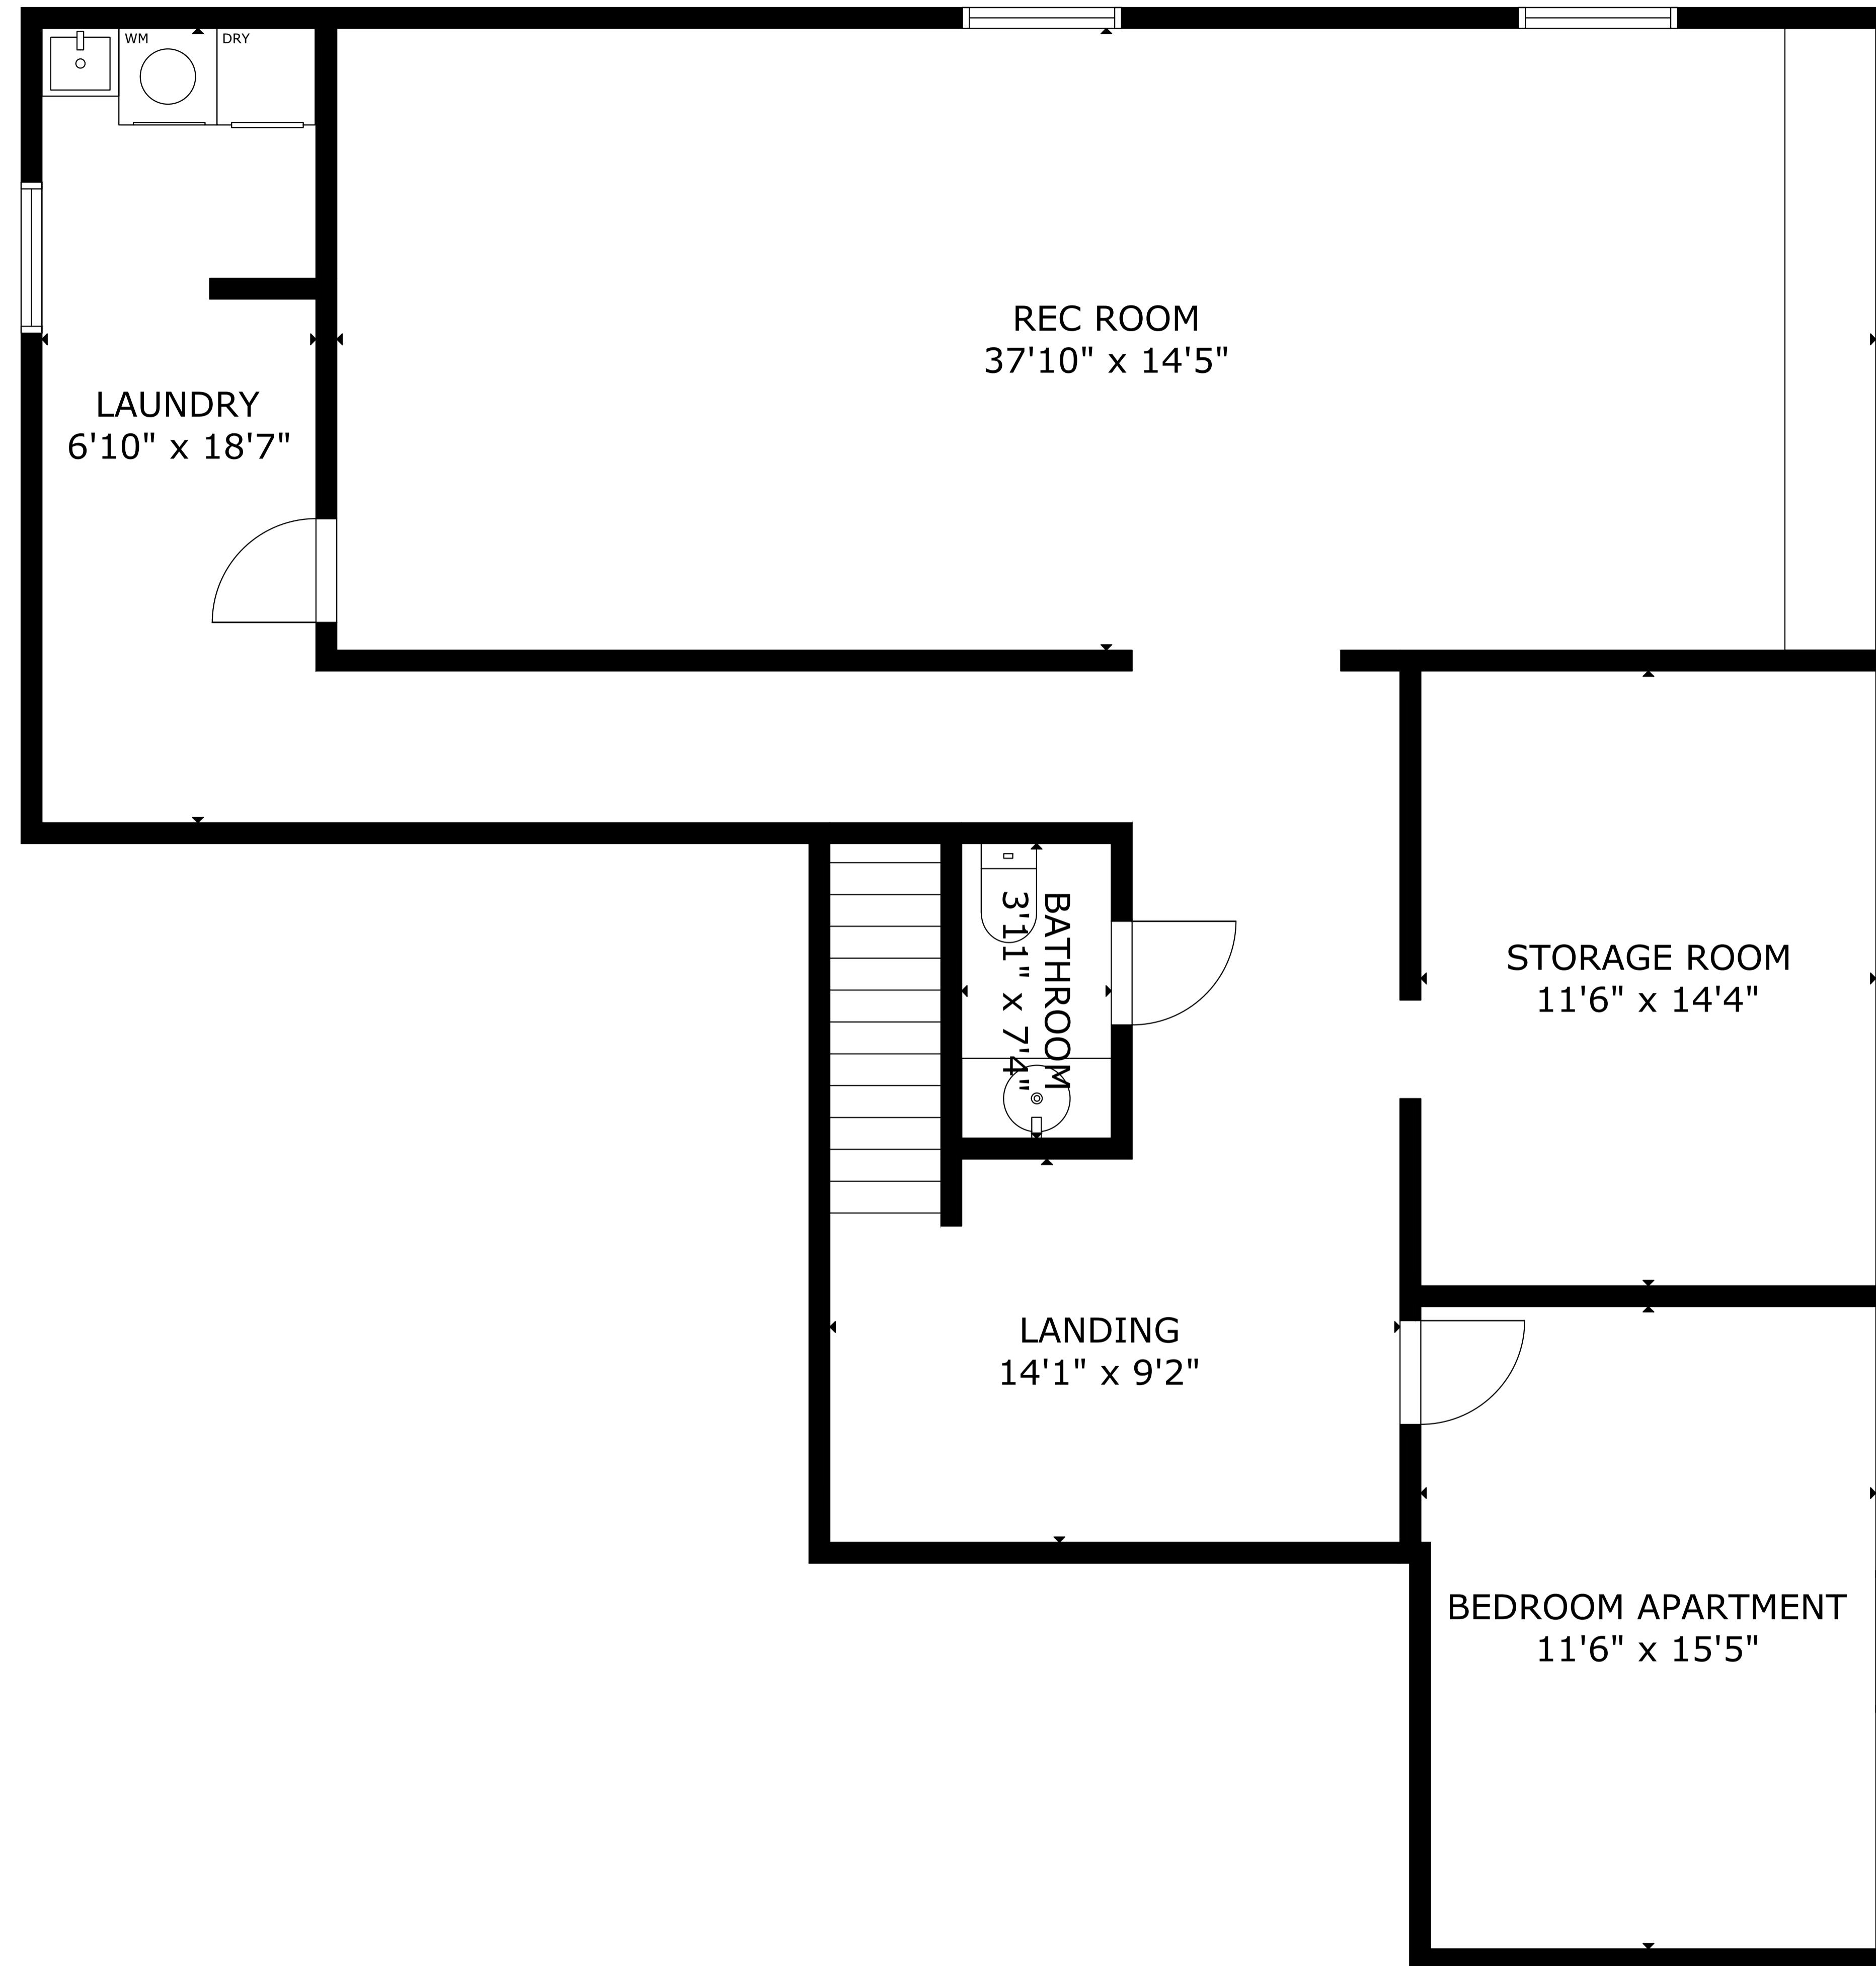

GROSS INTERNAL AREA  
 TOTAL: 3,986 sq.ft  
 FLOOR 1: 1,342 sq.ft, FLOOR 2: 1,479 sq.ft, FLOOR 3: 1,165 sq.ft  
 EXCLUDED AREAS: GARAGE: 438 sq.ft  
 SIZE AND DIMENSIONS ARE APPROXIMATE, ACTUAL MAY VARY

GROSS INTERNAL AREA  
TOTAL: 3,986 sq.ft  
FLOOR 1: 1,342 sq.ft, FLOOR 2: 1,479 sq.ft, FLOOR 3: 1,165 sq.ft  
EXCLUDED AREAS: GARAGE: 438 sq.ft  
SIZE AND DIMENSIONS ARE APPROXIMATE, ACTUAL MAY VARY

GROSS INTERNAL AREA  
TOTAL: 3,986 sq.ft

FLOOR 1: 1,342 sq.ft, FLOOR 2: 1,479 sq.ft, FLOOR 3: 1,165 sq.ft  
EXCLUDED AREAS: GARAGE: 438 sq.ft

SIZE AND DIMENSIONS ARE APPROXIMATE, ACTUAL MAY VARY

GROSS INTERNAL AREA  
TOTAL: 3,986 sq.ft

FLOOR 1: 1,342 sq.ft, FLOOR 2: 1,479 sq.ft, FLOOR 3: 1,165 sq.ft  
EXCLUDED AREAS: GARAGE: 438 sq.ft

SIZE AND DIMENSIONS ARE APPROXIMATE, ACTUAL MAY VARY