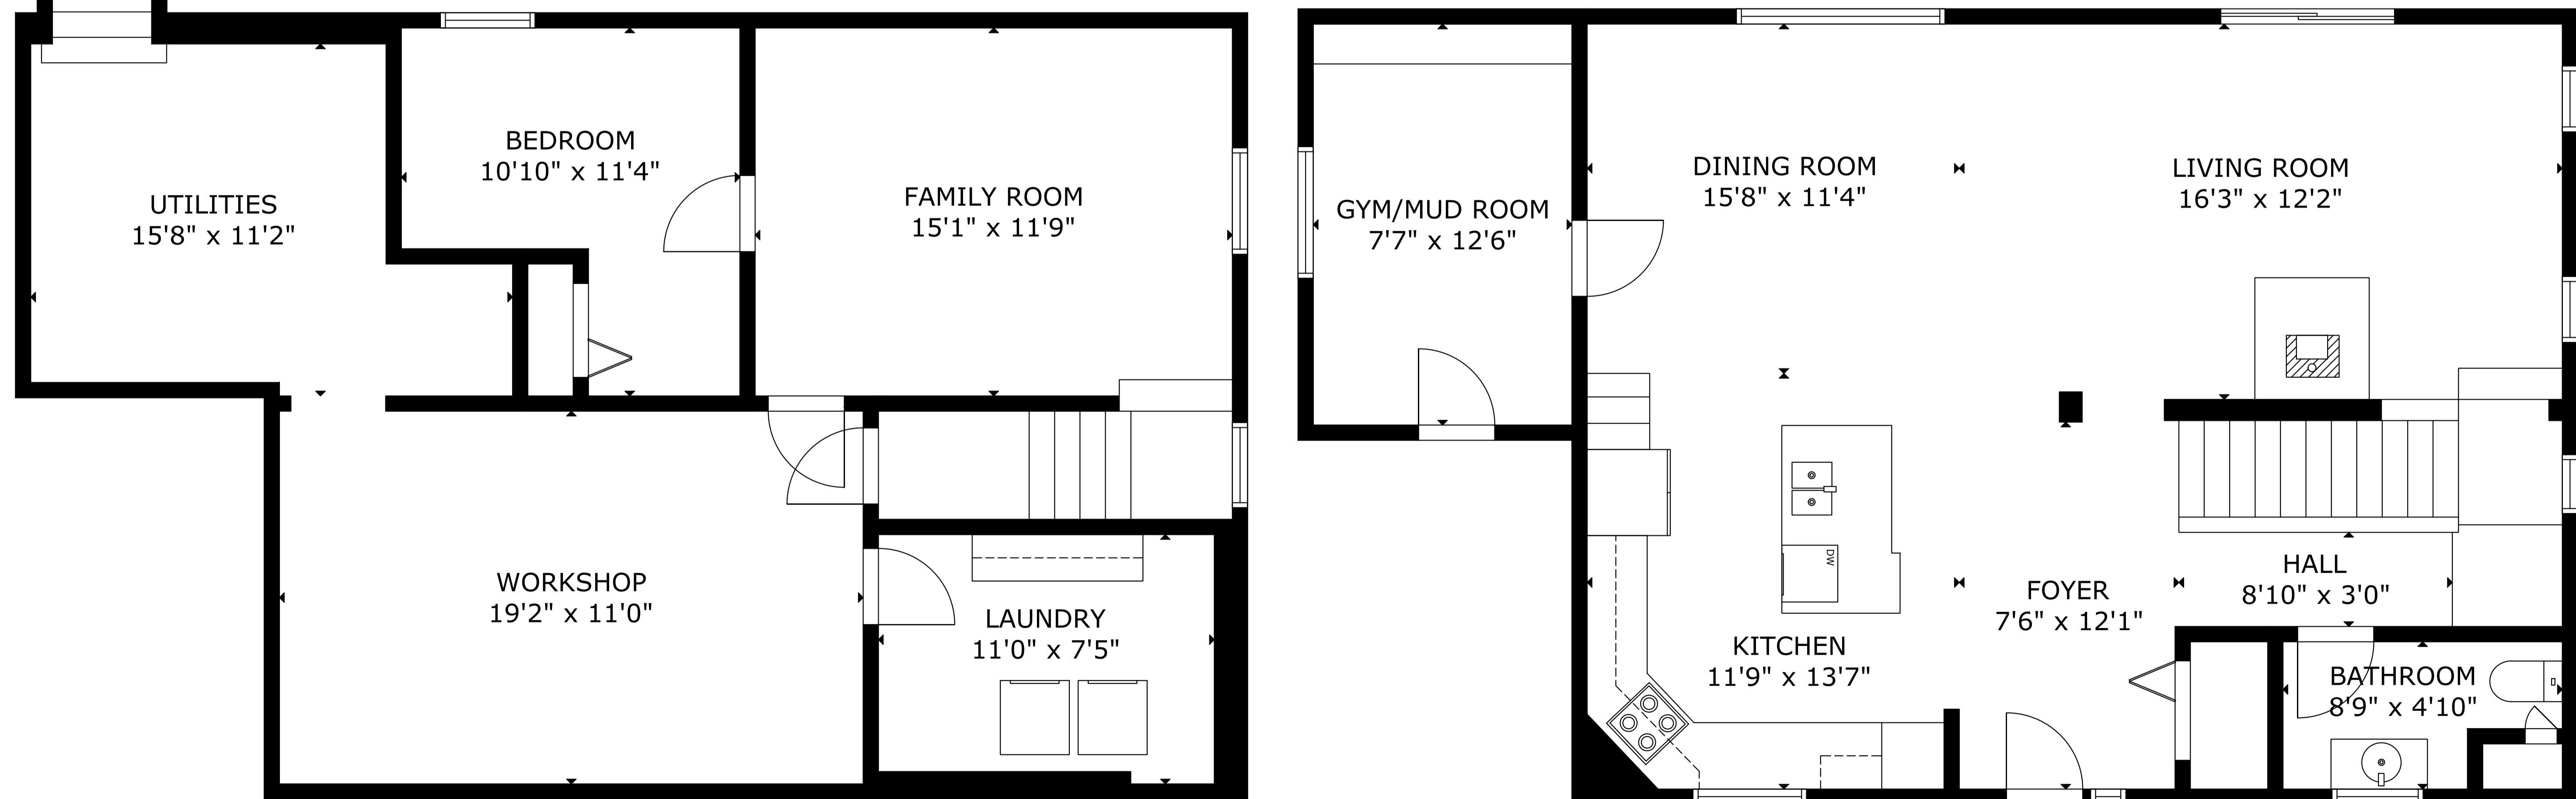

FLOOR 3

FLOOR 1

GROSS INTERNAL AREA  
 TOTAL: 2,456 sq ft  
 FLOOR 1: 851 sq ft, FLOOR 2: 891 sq ft, FLOOR 3: 714 sq ft  
 SIZE AND DIMENSIONS ARE APPROXIMATE, ACTUAL MAY VARY

GROSS INTERNAL AREA  
TOTAL: 2,456 sq ft

FLOOR 1: 851 sq ft, FLOOR 2: 891 sq ft, FLOOR 3: 714 sq ft  
SIZE AND DIMENSIONS ARE APPROXIMATE, ACTUAL MAY VARY

GROSS INTERNAL AREA  
TOTAL: 2,456 sq ft

FLOOR 1: 851 sq ft, FLOOR 2: 891 sq ft, FLOOR 3: 714 sq ft  
SIZE AND DIMENSIONS ARE APPROXIMATE, ACTUAL MAY VARY

GROSS INTERNAL AREA  
TOTAL: 2,456 sq ft

FLOOR 1: 851 sq ft, FLOOR 2: 891 sq ft, FLOOR 3: 714 sq ft  
SIZE AND DIMENSIONS ARE APPROXIMATE, ACTUAL MAY VARY