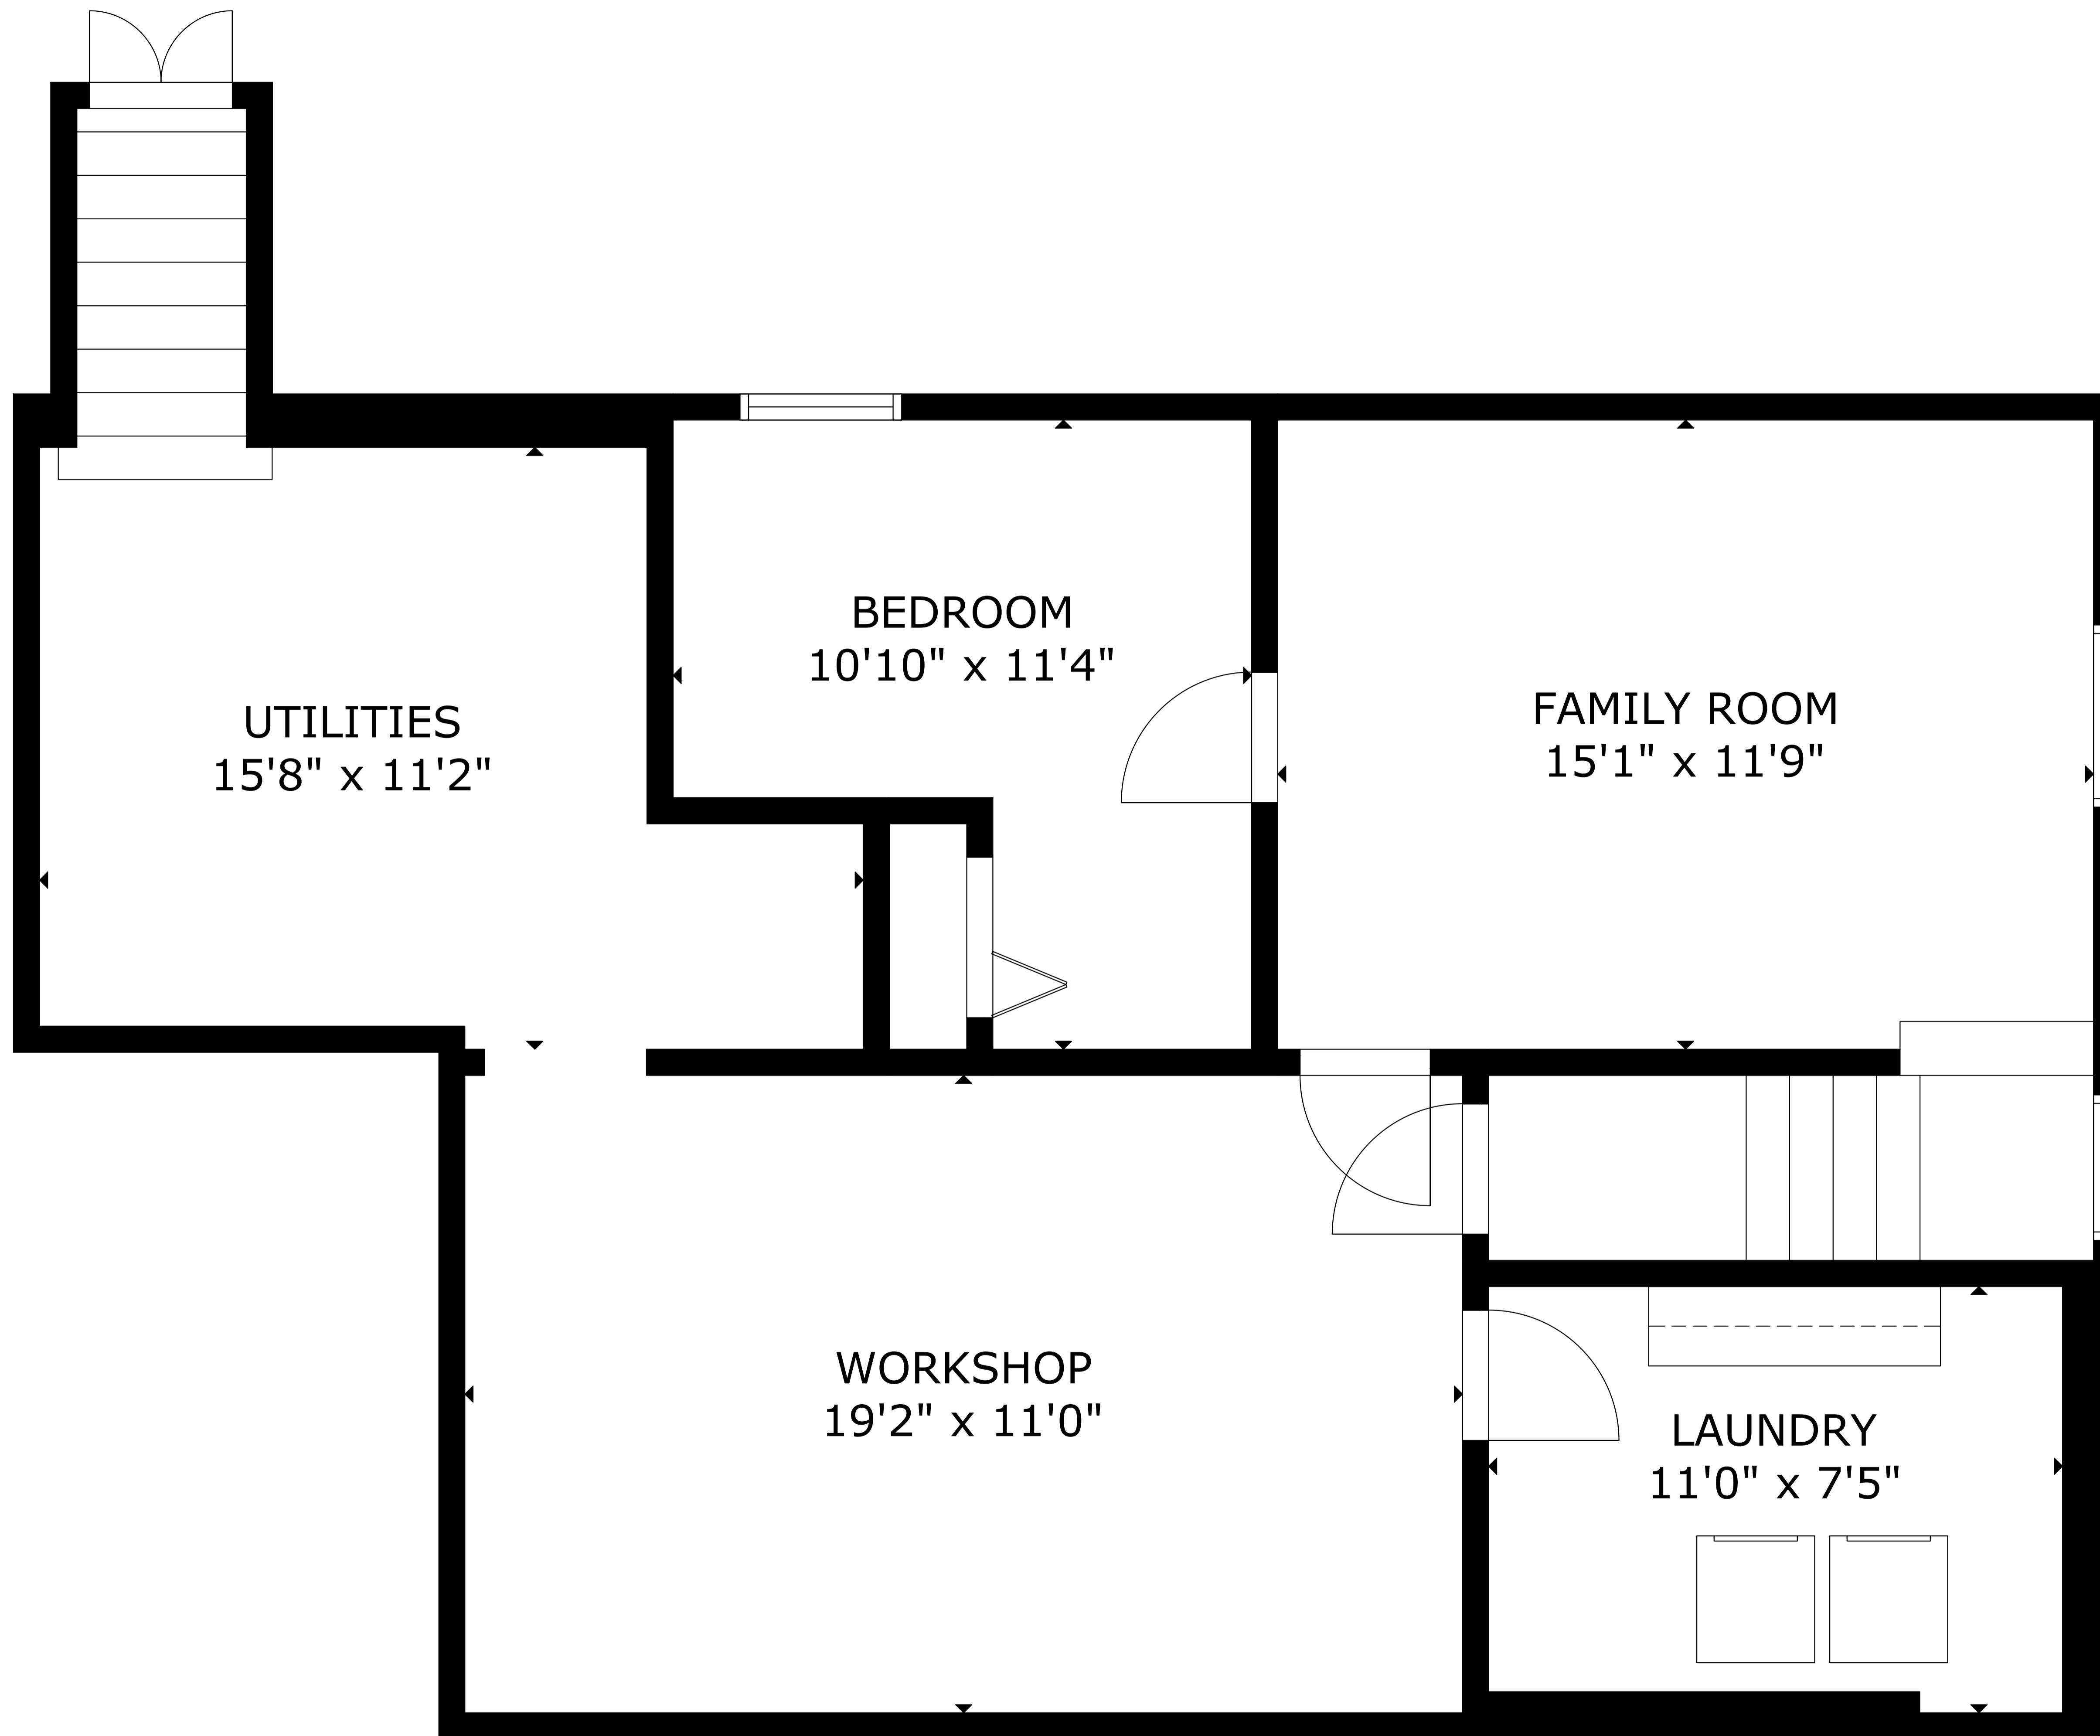

FLOOR 3

FLOOR 1

GROSS INTERNAL AREA  
 TOTAL: 2,456 sq ft  
 FLOOR 1: 851 sq ft, FLOOR 2: 891 sq ft, FLOOR 3: 714 sq ft  
 SIZE AND DIMENSIONS ARE APPROXIMATE, ACTUAL MAY VARY

GROSS INTERNAL AREA  
TOTAL: 2,456 sq ft

FLOOR 1: 851 sq ft, FLOOR 2: 891 sq ft, FLOOR 3: 714 sq ft  
SIZE AND DIMENSIONS ARE APPROXIMATE, ACTUAL MAY VARY

GROSS INTERNAL AREA  
TOTAL: 2,456 sq ft

FLOOR 1: 851 sq ft, FLOOR 2: 891 sq ft, FLOOR 3: 714 sq ft  
SIZE AND DIMENSIONS ARE APPROXIMATE, ACTUAL MAY VARY

GROSS INTERNAL AREA  
TOTAL: 2,456 sq ft

FLOOR 1: 851 sq ft, FLOOR 2: 891 sq ft, FLOOR 3: 714 sq ft  
SIZE AND DIMENSIONS ARE APPROXIMATE, ACTUAL MAY VARY