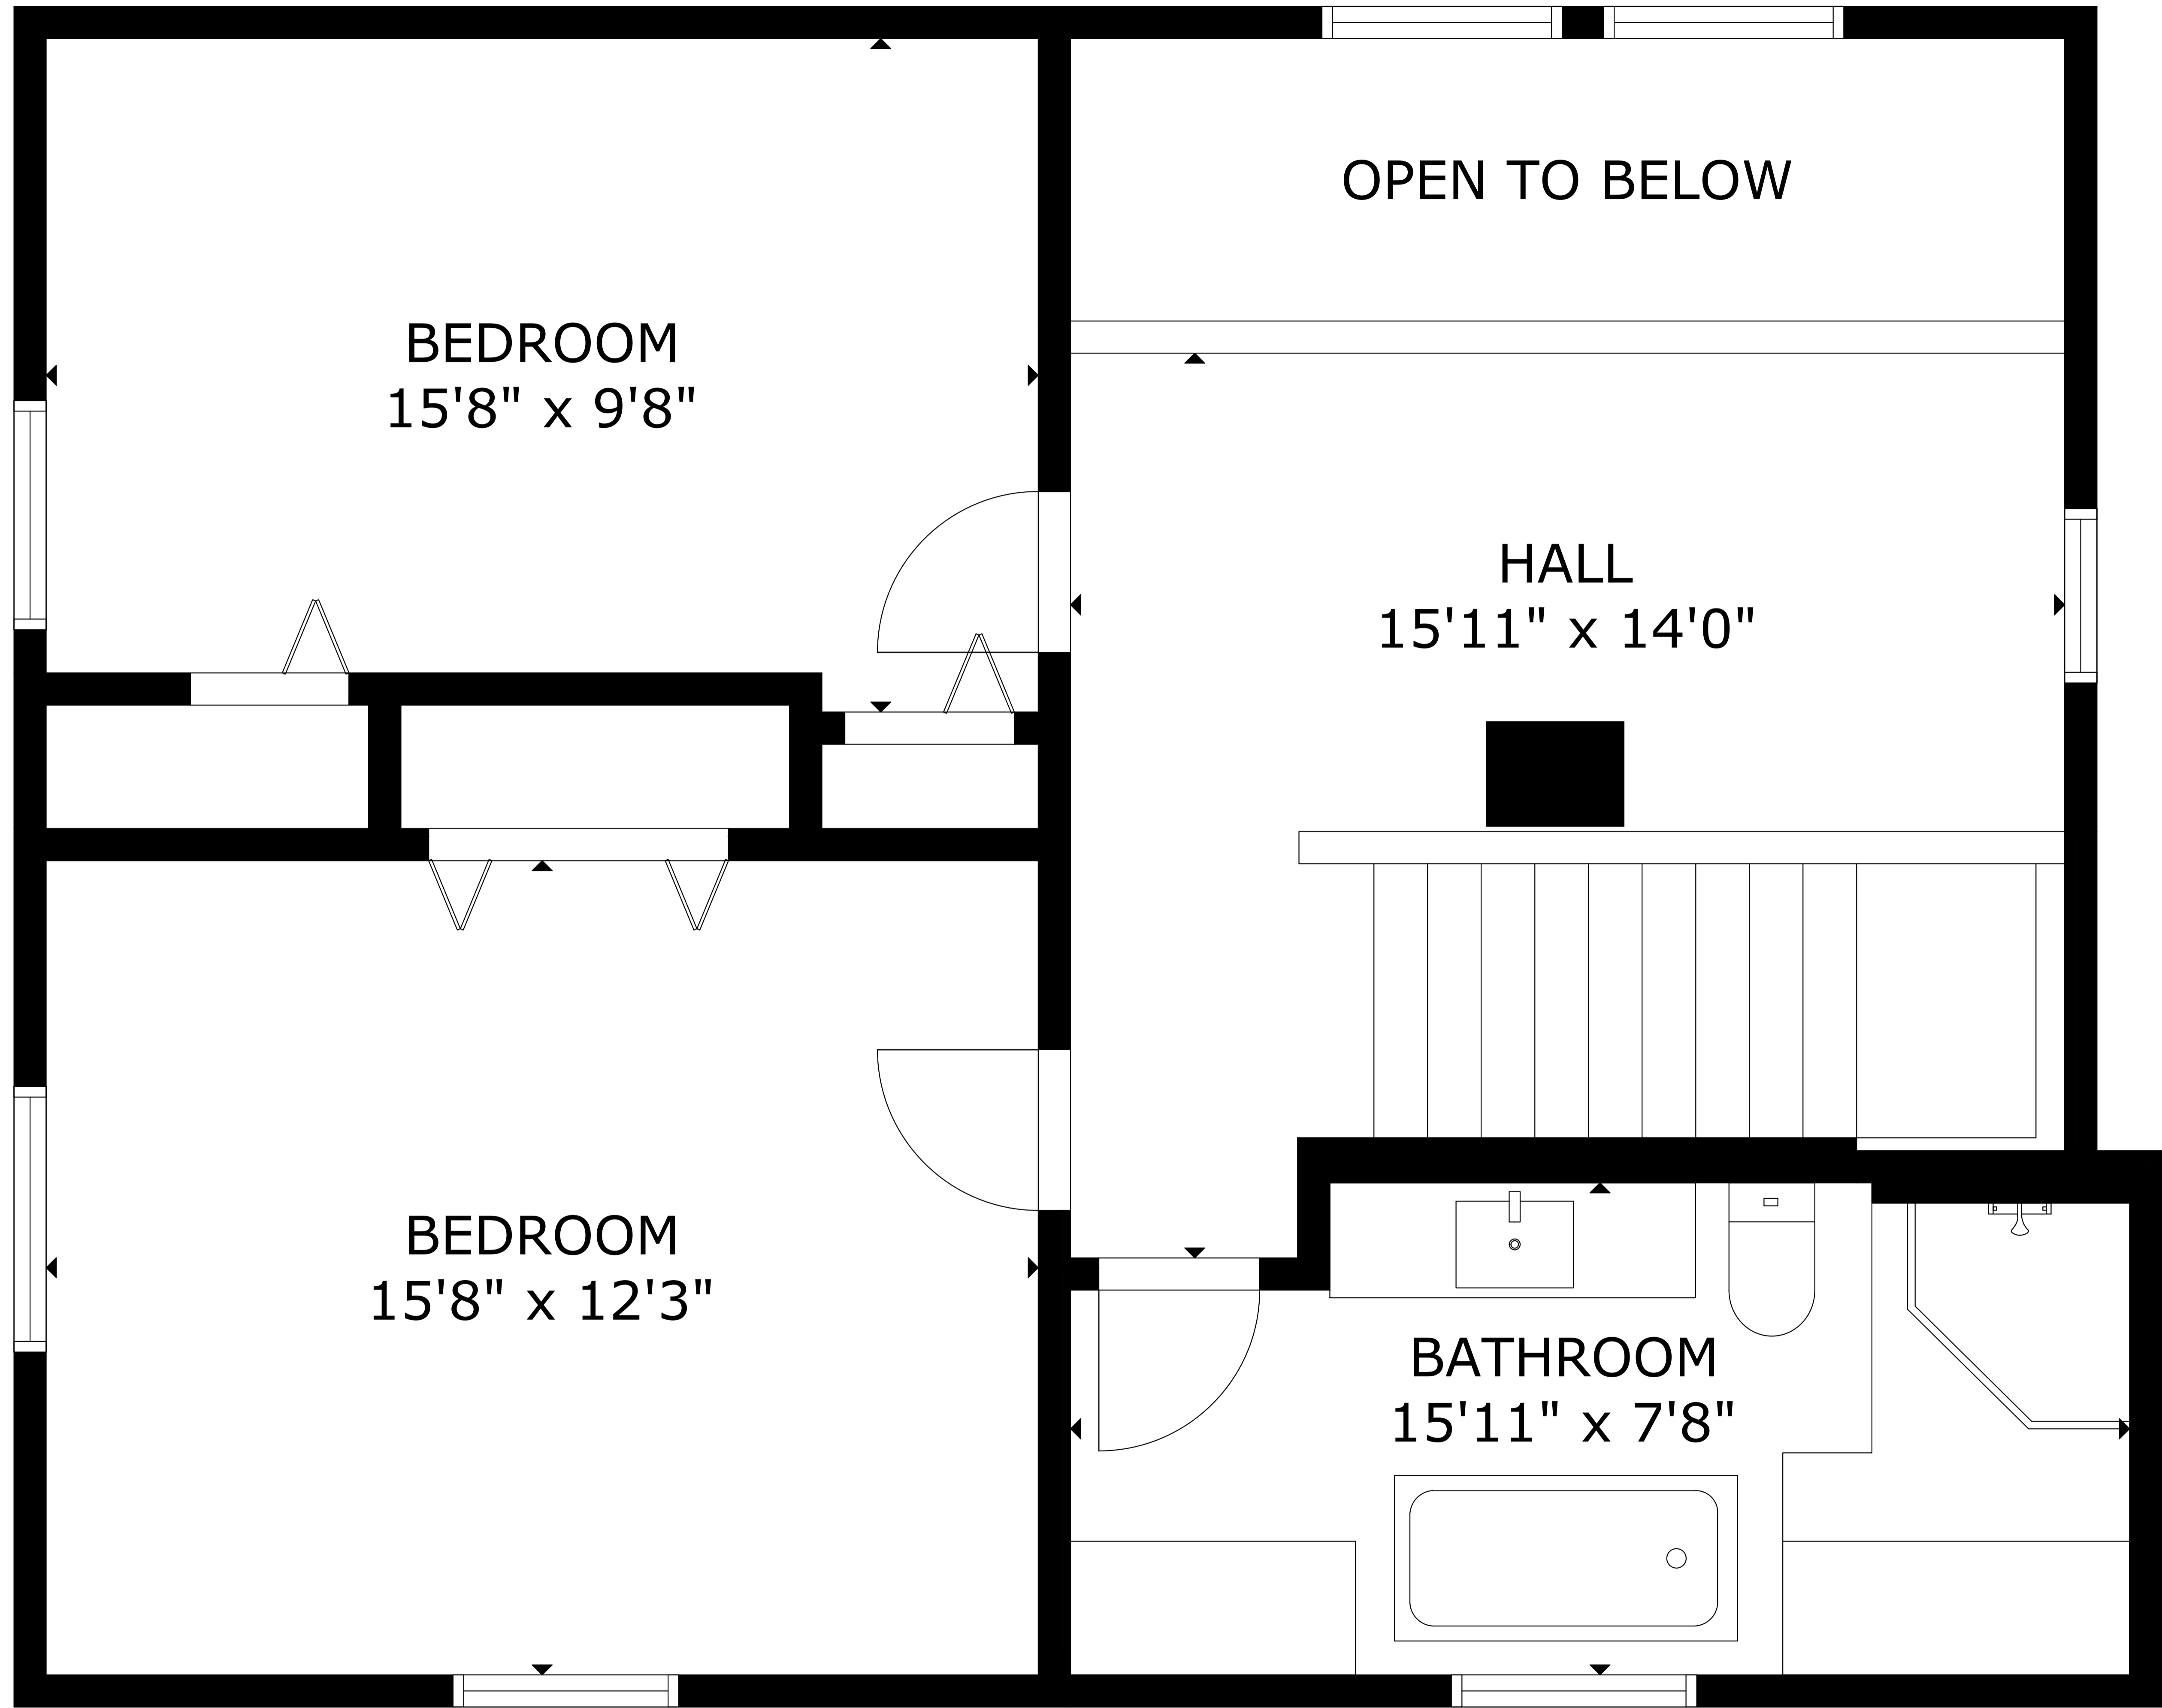

FLOOR 3

FLOOR 1

GROSS INTERNAL AREA  
 TOTAL: 2,456 sq ft  
 FLOOR 1: 851 sq ft, FLOOR 2: 891 sq ft, FLOOR 3: 714 sq ft  
 SIZE AND DIMENSIONS ARE APPROXIMATE, ACTUAL MAY VARY

GROSS INTERNAL AREA  
TOTAL: 2,456 sq ft

FLOOR 1: 851 sq ft, FLOOR 2: 891 sq ft, FLOOR 3: 714 sq ft  
SIZE AND DIMENSIONS ARE APPROXIMATE, ACTUAL MAY VARY

GROSS INTERNAL AREA  
TOTAL: 2,456 sq ft

FLOOR 1: 851 sq ft, FLOOR 2: 891 sq ft, FLOOR 3: 714 sq ft  
SIZE AND DIMENSIONS ARE APPROXIMATE, ACTUAL MAY VARY

GROSS INTERNAL AREA  
TOTAL: 2,456 sq ft

FLOOR 1: 851 sq ft, FLOOR 2: 891 sq ft, FLOOR 3: 714 sq ft  
SIZE AND DIMENSIONS ARE APPROXIMATE, ACTUAL MAY VARY