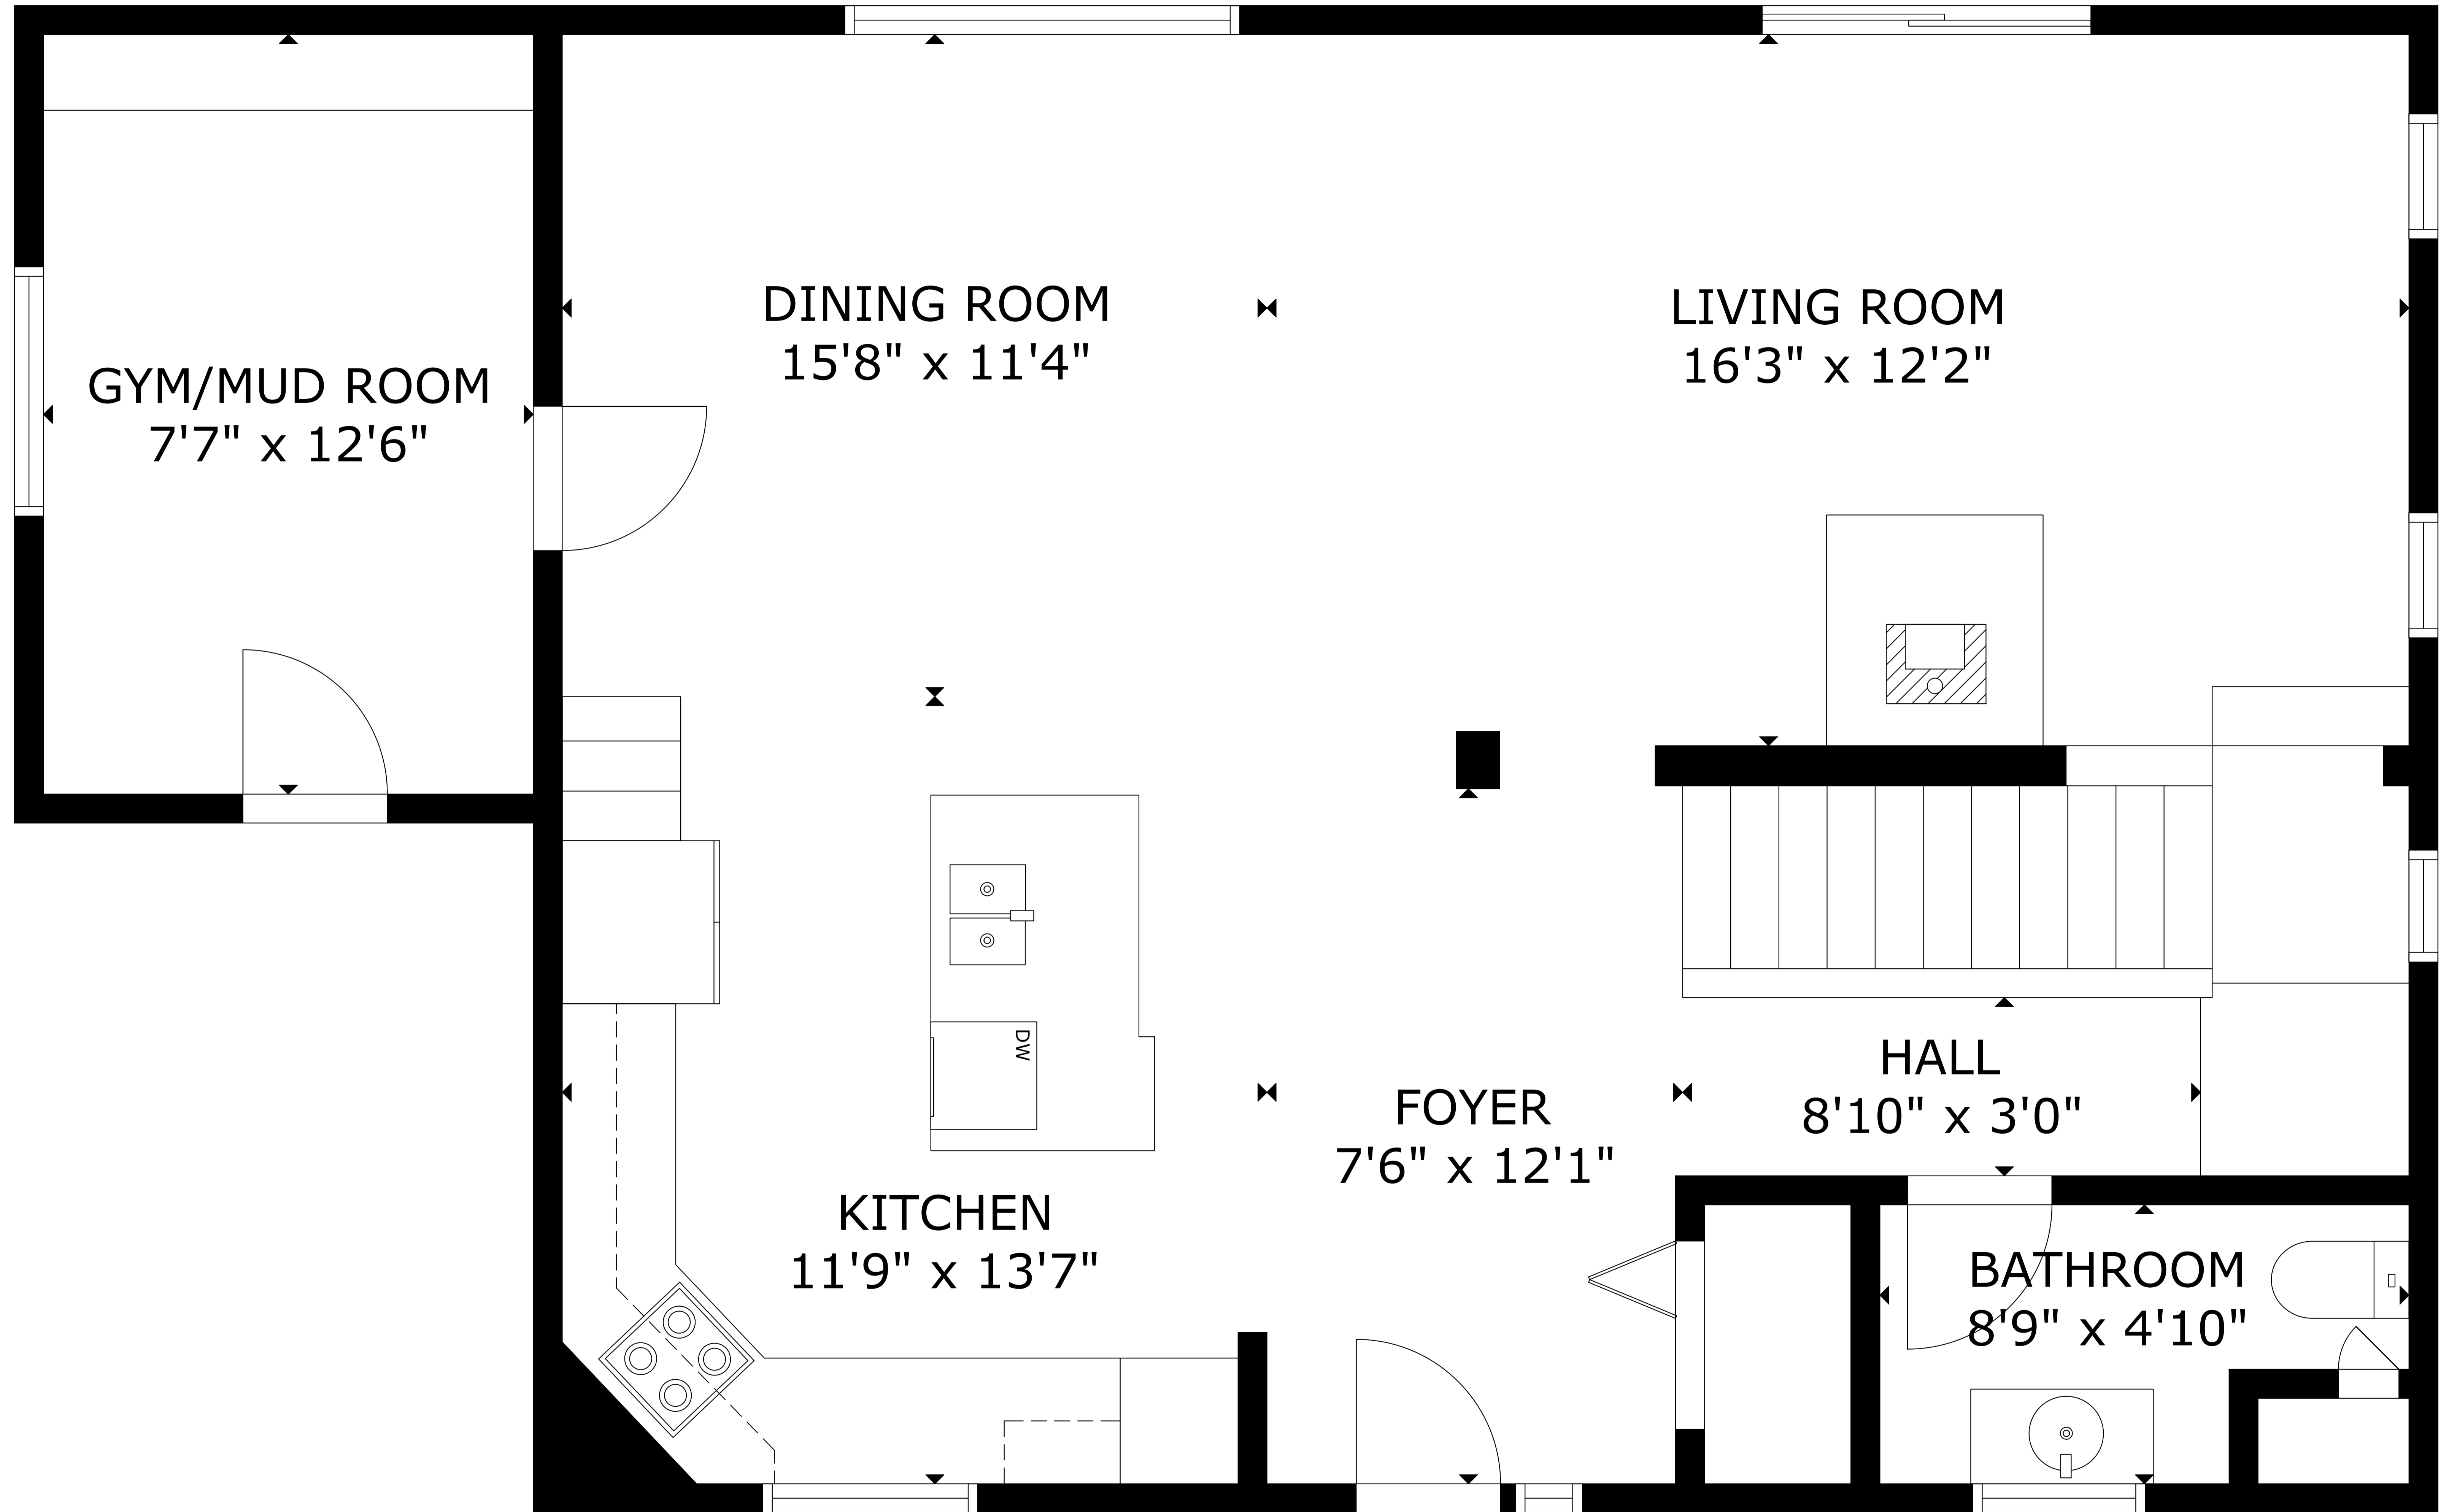

FLOOR 3

FLOOR 1

GROSS INTERNAL AREA  
 TOTAL: 2,456 sq ft  
 FLOOR 1: 851 sq ft, FLOOR 2: 891 sq ft, FLOOR 3: 714 sq ft  
 SIZE AND DIMENSIONS ARE APPROXIMATE, ACTUAL MAY VARY

GROSS INTERNAL AREA  
TOTAL: 2,456 sq ft

FLOOR 1: 851 sq ft, FLOOR 2: 891 sq ft, FLOOR 3: 714 sq ft  
SIZE AND DIMENSIONS ARE APPROXIMATE, ACTUAL MAY VARY

GROSS INTERNAL AREA  
TOTAL: 2,456 sq ft

FLOOR 1: 851 sq ft, FLOOR 2: 891 sq ft, FLOOR 3: 714 sq ft  
SIZE AND DIMENSIONS ARE APPROXIMATE, ACTUAL MAY VARY

GROSS INTERNAL AREA  
TOTAL: 2,456 sq ft

FLOOR 1: 851 sq ft, FLOOR 2: 891 sq ft, FLOOR 3: 714 sq ft  
SIZE AND DIMENSIONS ARE APPROXIMATE, ACTUAL MAY VARY