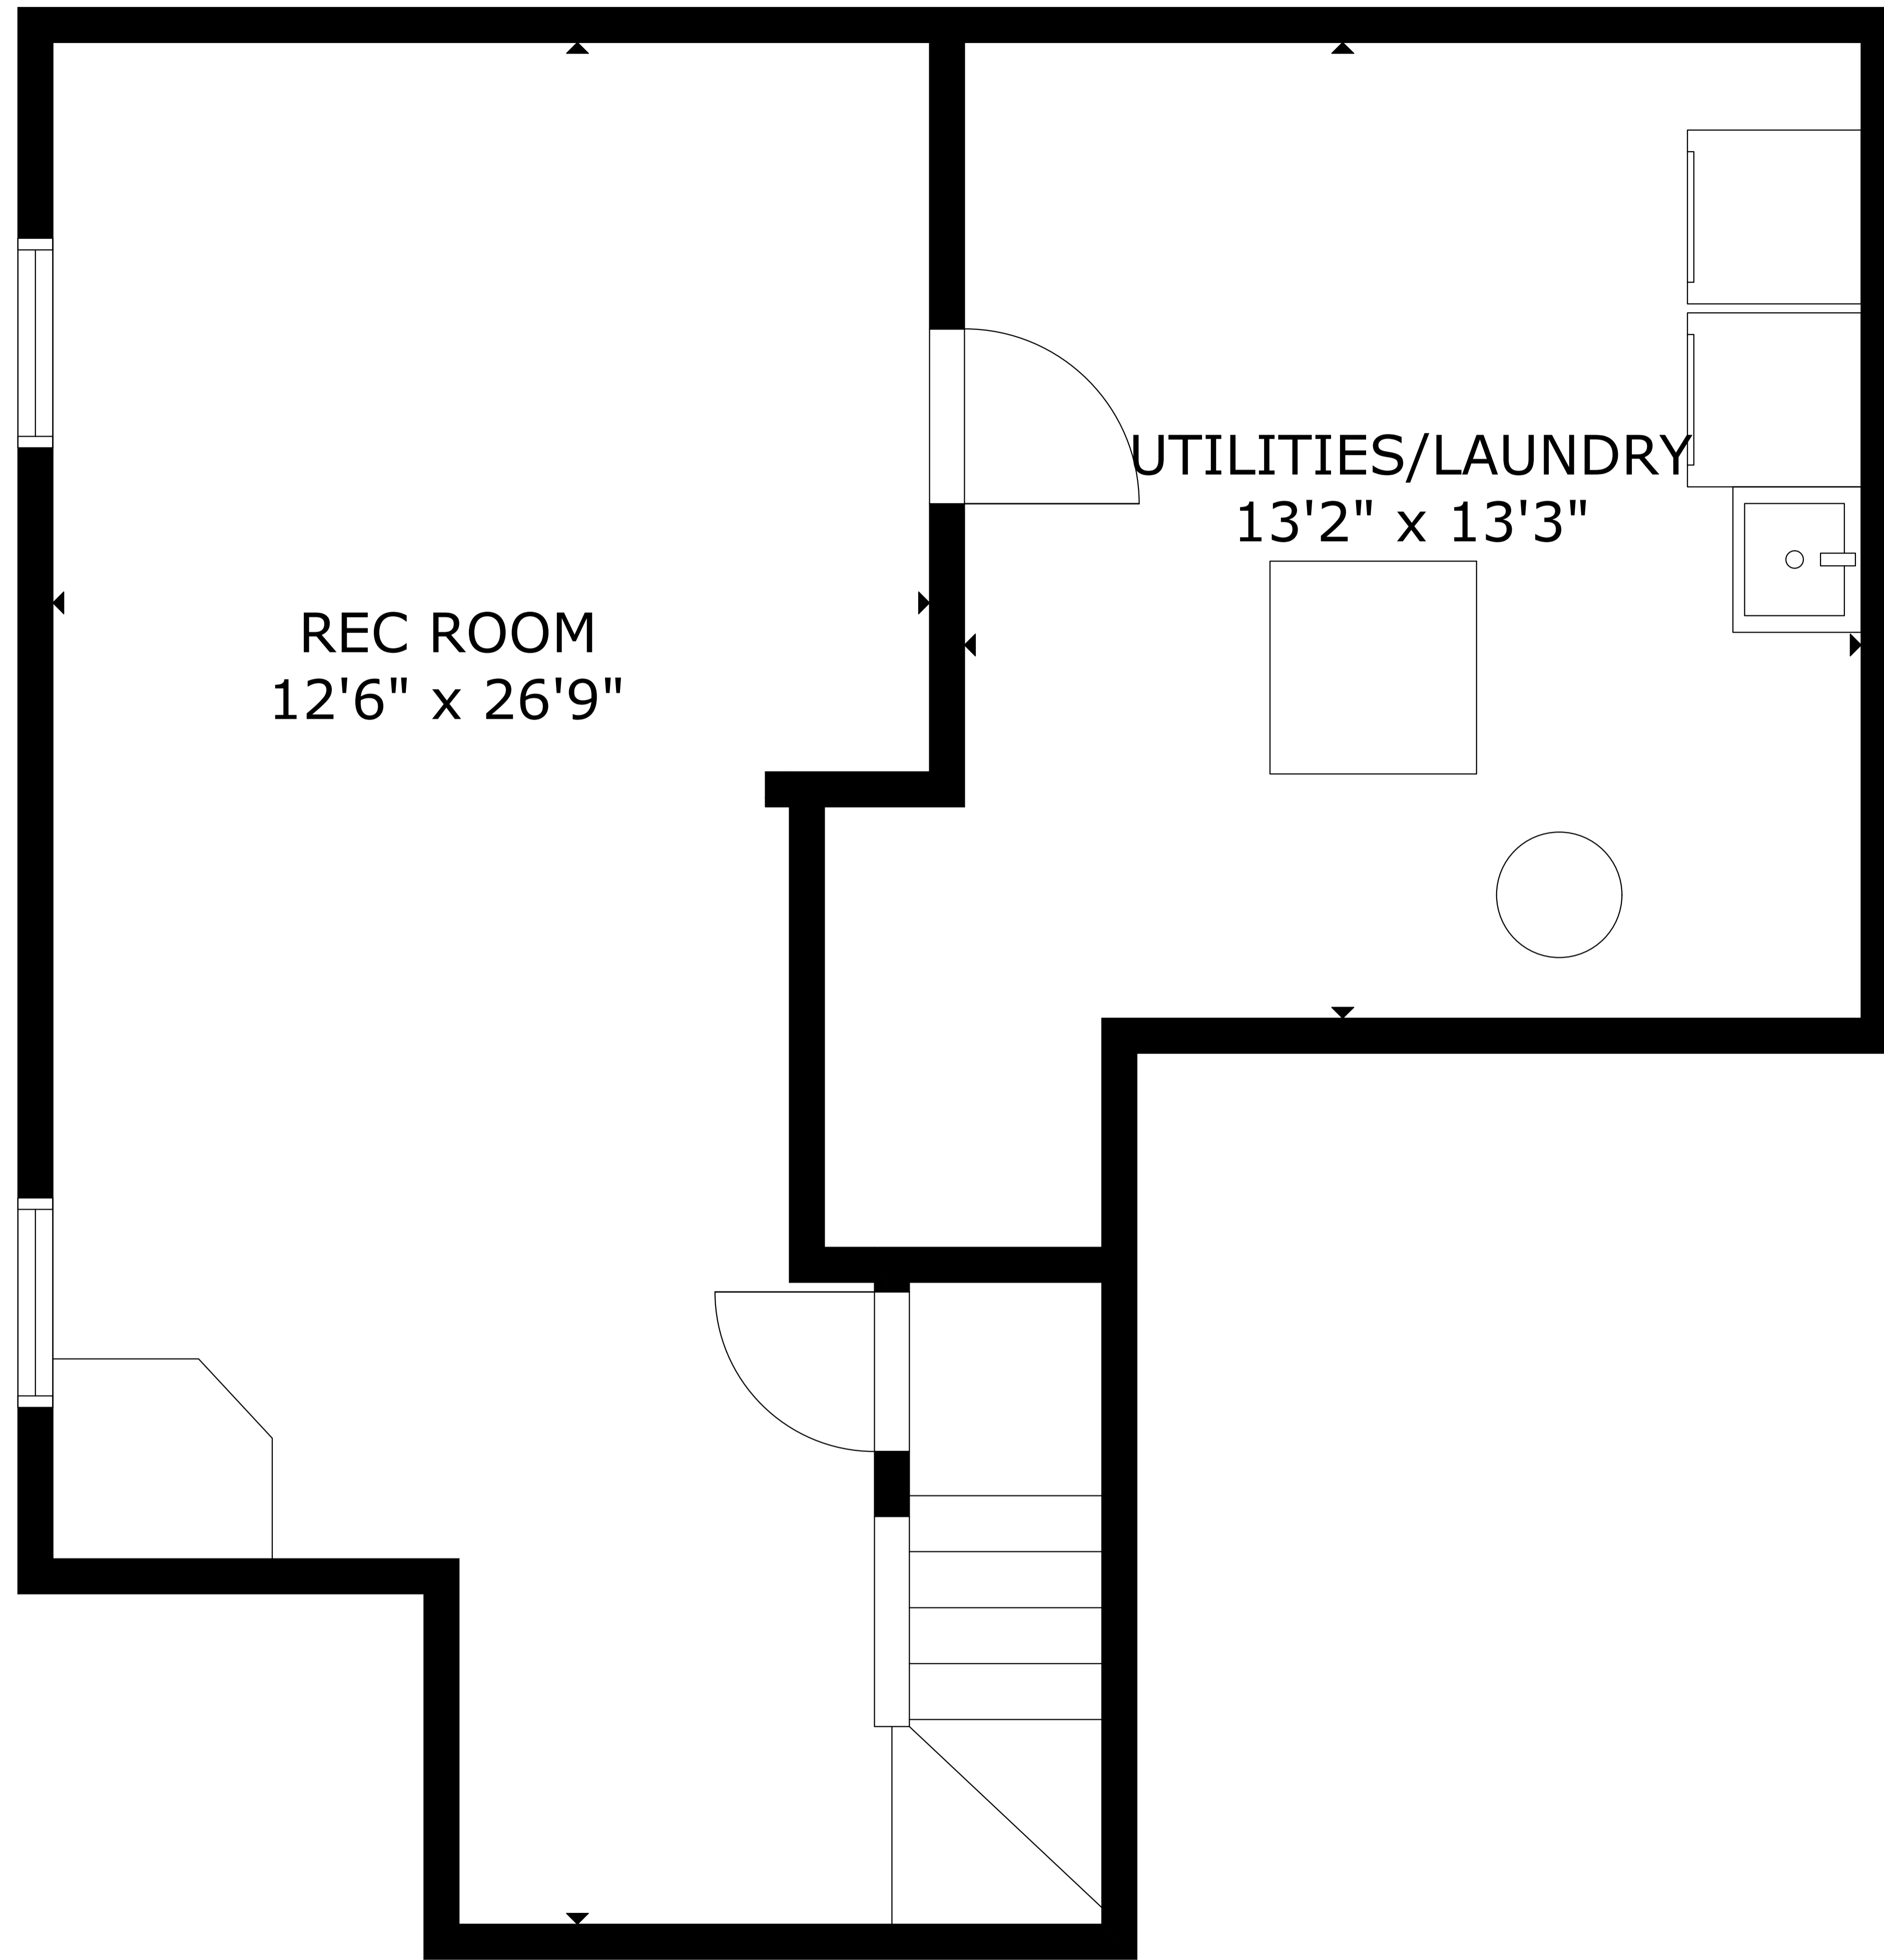

GROSS INTERNAL AREA
 TOTAL: 1,809 sq ft
 FLOOR 1: 509 sq ft, FLOOR 2: 605 sq ft, FLOOR 3: 695 sq ft
 EXCLUDED AREAS: GARAGE: 222 sq ft
 SIZE AND DIMENSIONS ARE APPROXIMATE, ACTUAL MAY VARY

REC ROOM
12'6" x 26'9"

UTILITIES/LAUNDRY
13'2" x 13'3"

GROSS INTERNAL AREA

TOTAL: 1,809 sq ft

FLOOR 1: 509 sq ft, FLOOR 2: 605 sq ft, FLOOR 3: 695 sq ft

EXCLUDED AREAS: GARAGE: 222 sq ft

SIZE AND DIMENSIONS ARE APPROXIMATE, ACTUAL MAY VARY

GROSS INTERNAL AREA
 TOTAL: 1,809 sq ft
 FLOOR 1: 509 sq ft, FLOOR 2: 605 sq ft, FLOOR 3: 695 sq ft
 EXCLUDED AREAS: GARAGE: 222 sq ft
 SIZE AND DIMENSIONS ARE APPROXIMATE, ACTUAL MAY VARY

GROSS INTERNAL AREA

TOTAL: 1,809 sq ft

FLOOR 1: 509 sq ft, FLOOR 2: 605 sq ft, FLOOR 3: 695 sq ft

EXCLUDED AREAS: GARAGE: 222 sq ft

SIZE AND DIMENSIONS ARE APPROXIMATE, ACTUAL MAY VARY