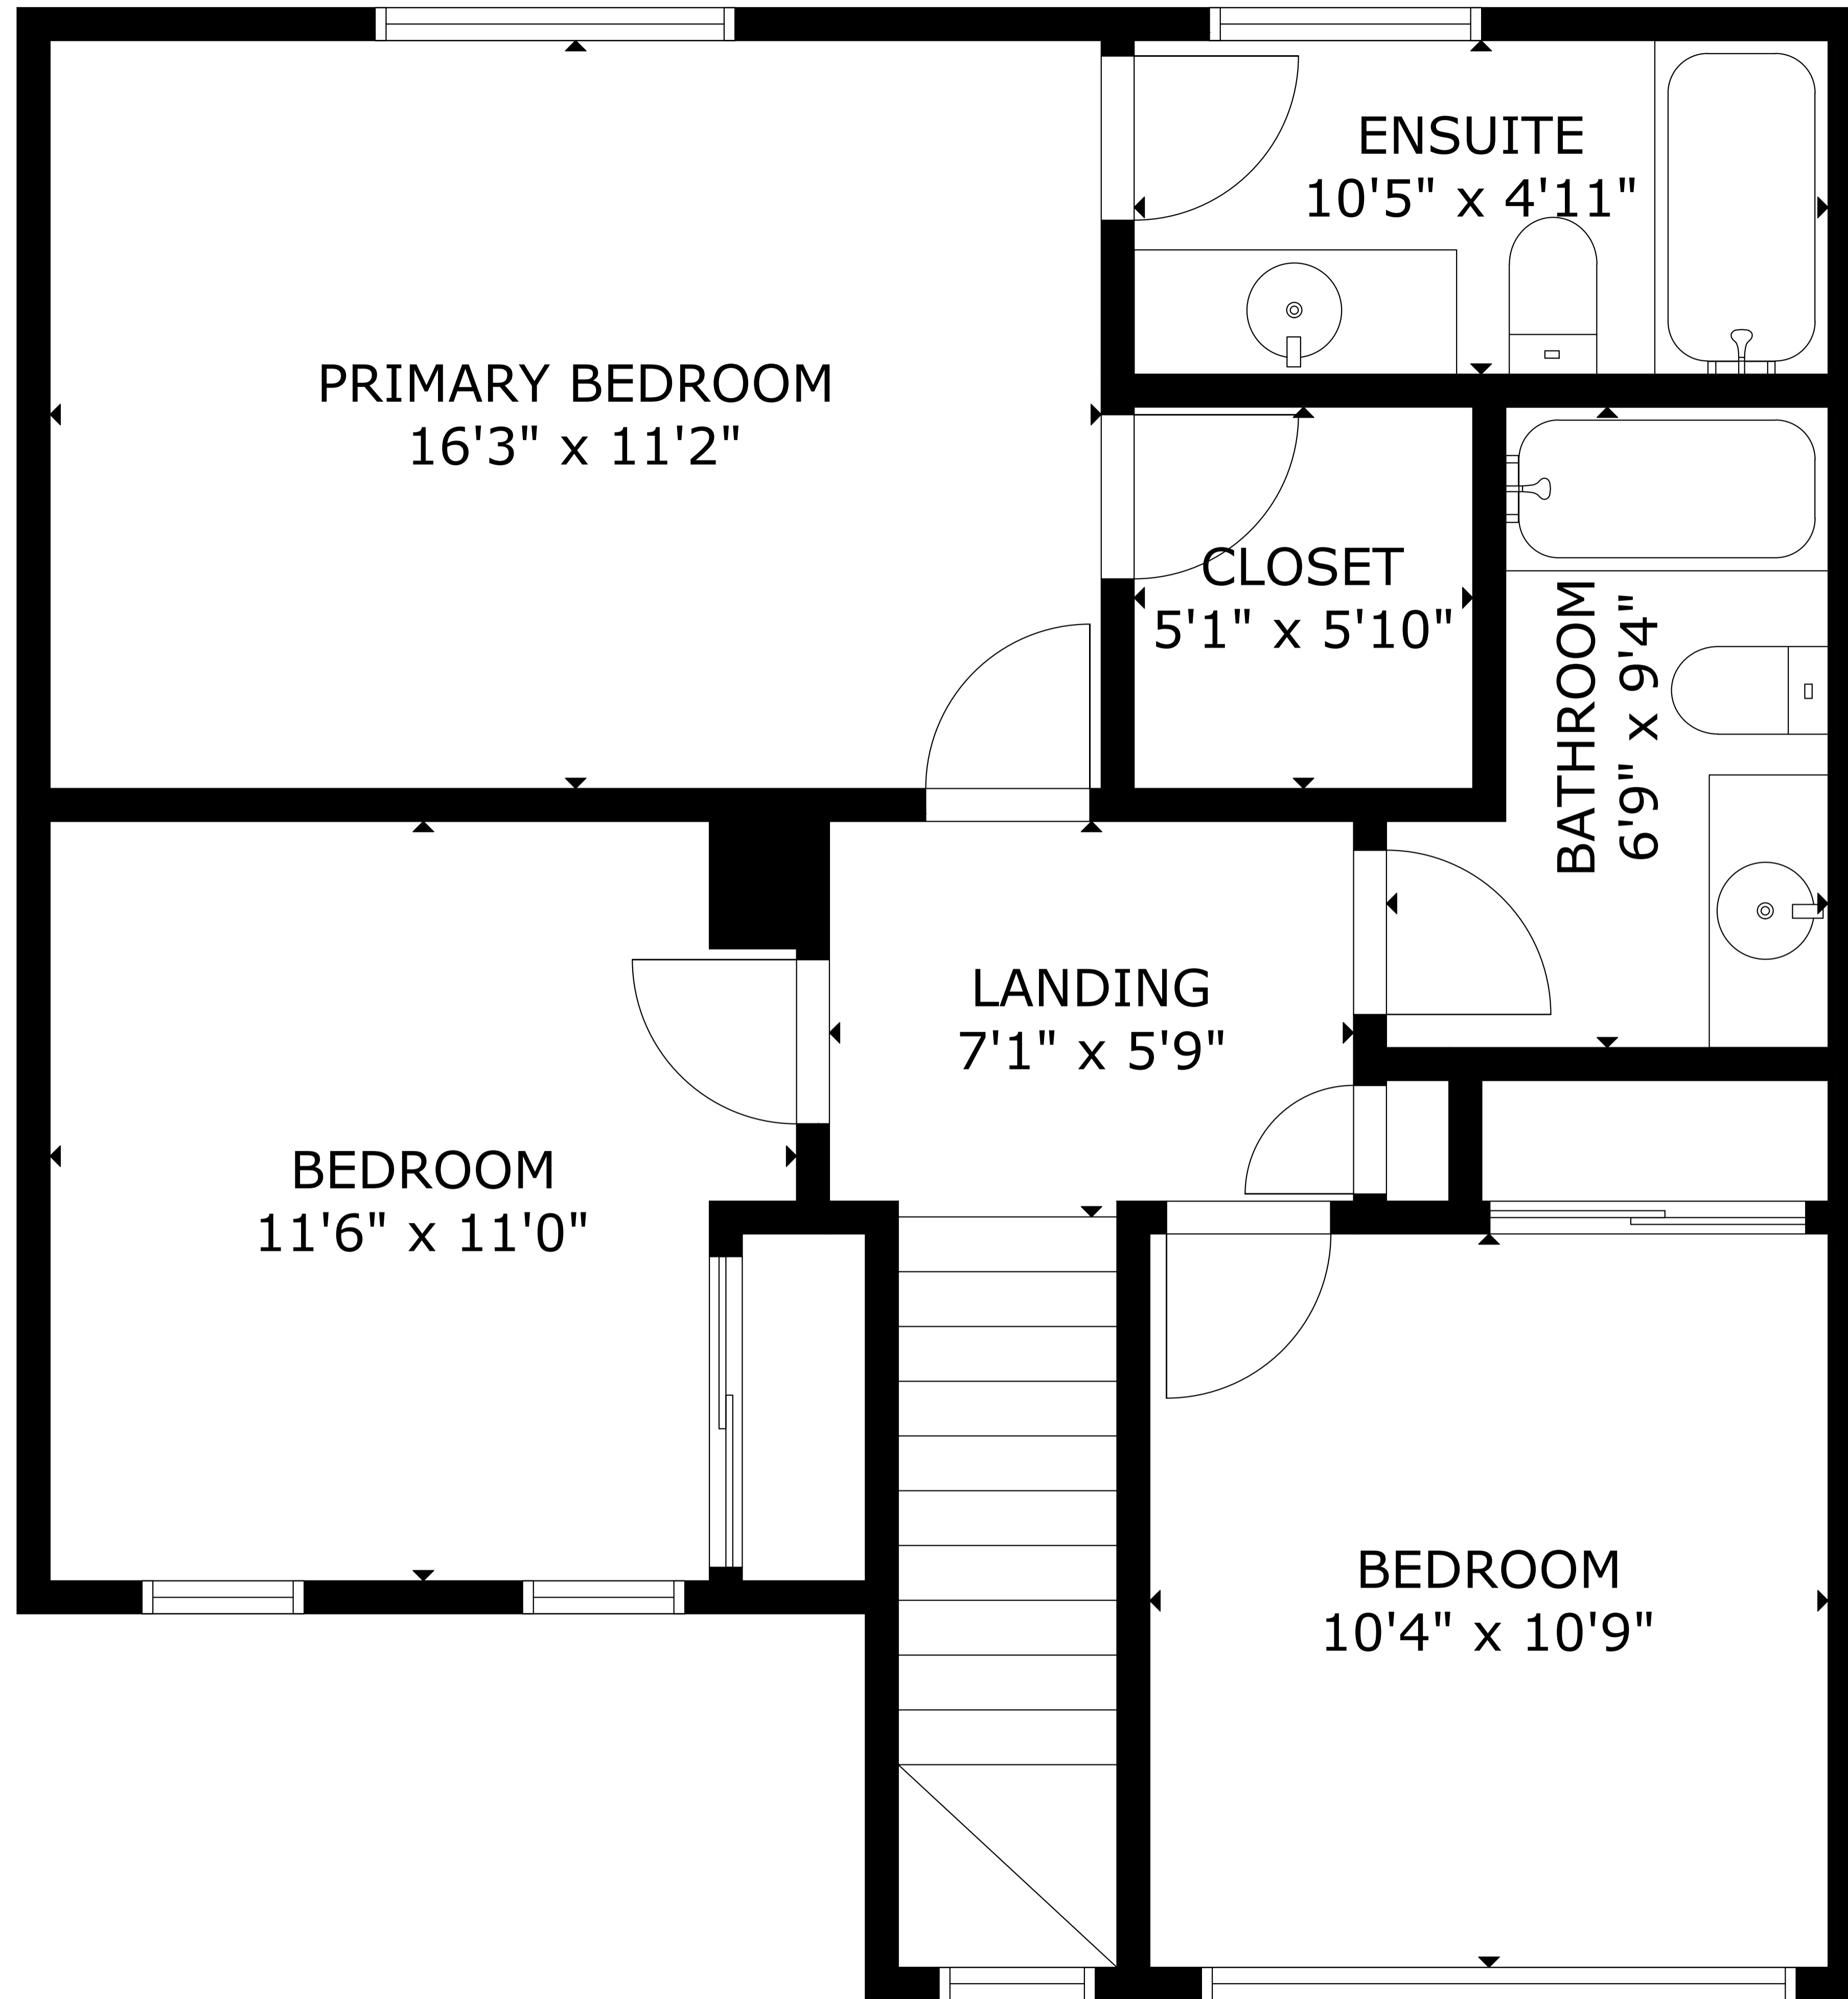

GROSS INTERNAL AREA
 TOTAL: 1,809 sq ft
 FLOOR 1: 509 sq ft, FLOOR 2: 605 sq ft, FLOOR 3: 695 sq ft
 EXCLUDED AREAS: GARAGE: 222 sq ft
 SIZE AND DIMENSIONS ARE APPROXIMATE, ACTUAL MAY VARY

REC ROOM
12'6" x 26'9"

UTILITIES/LAUNDRY
13'2" x 13'3"

GROSS INTERNAL AREA

TOTAL: 1,809 sq ft

FLOOR 1: 509 sq ft, FLOOR 2: 605 sq ft, FLOOR 3: 695 sq ft

EXCLUDED AREAS: GARAGE: 222 sq ft

SIZE AND DIMENSIONS ARE APPROXIMATE, ACTUAL MAY VARY

GROSS INTERNAL AREA
 TOTAL: 1,809 sq ft
 FLOOR 1: 509 sq ft, FLOOR 2: 605 sq ft, FLOOR 3: 695 sq ft
 EXCLUDED AREAS: GARAGE: 222 sq ft
 SIZE AND DIMENSIONS ARE APPROXIMATE, ACTUAL MAY VARY

GROSS INTERNAL AREA

TOTAL: 1,809 sq ft

FLOOR 1: 509 sq ft, FLOOR 2: 605 sq ft, FLOOR 3: 695 sq ft

EXCLUDED AREAS: GARAGE: 222 sq ft

SIZE AND DIMENSIONS ARE APPROXIMATE, ACTUAL MAY VARY