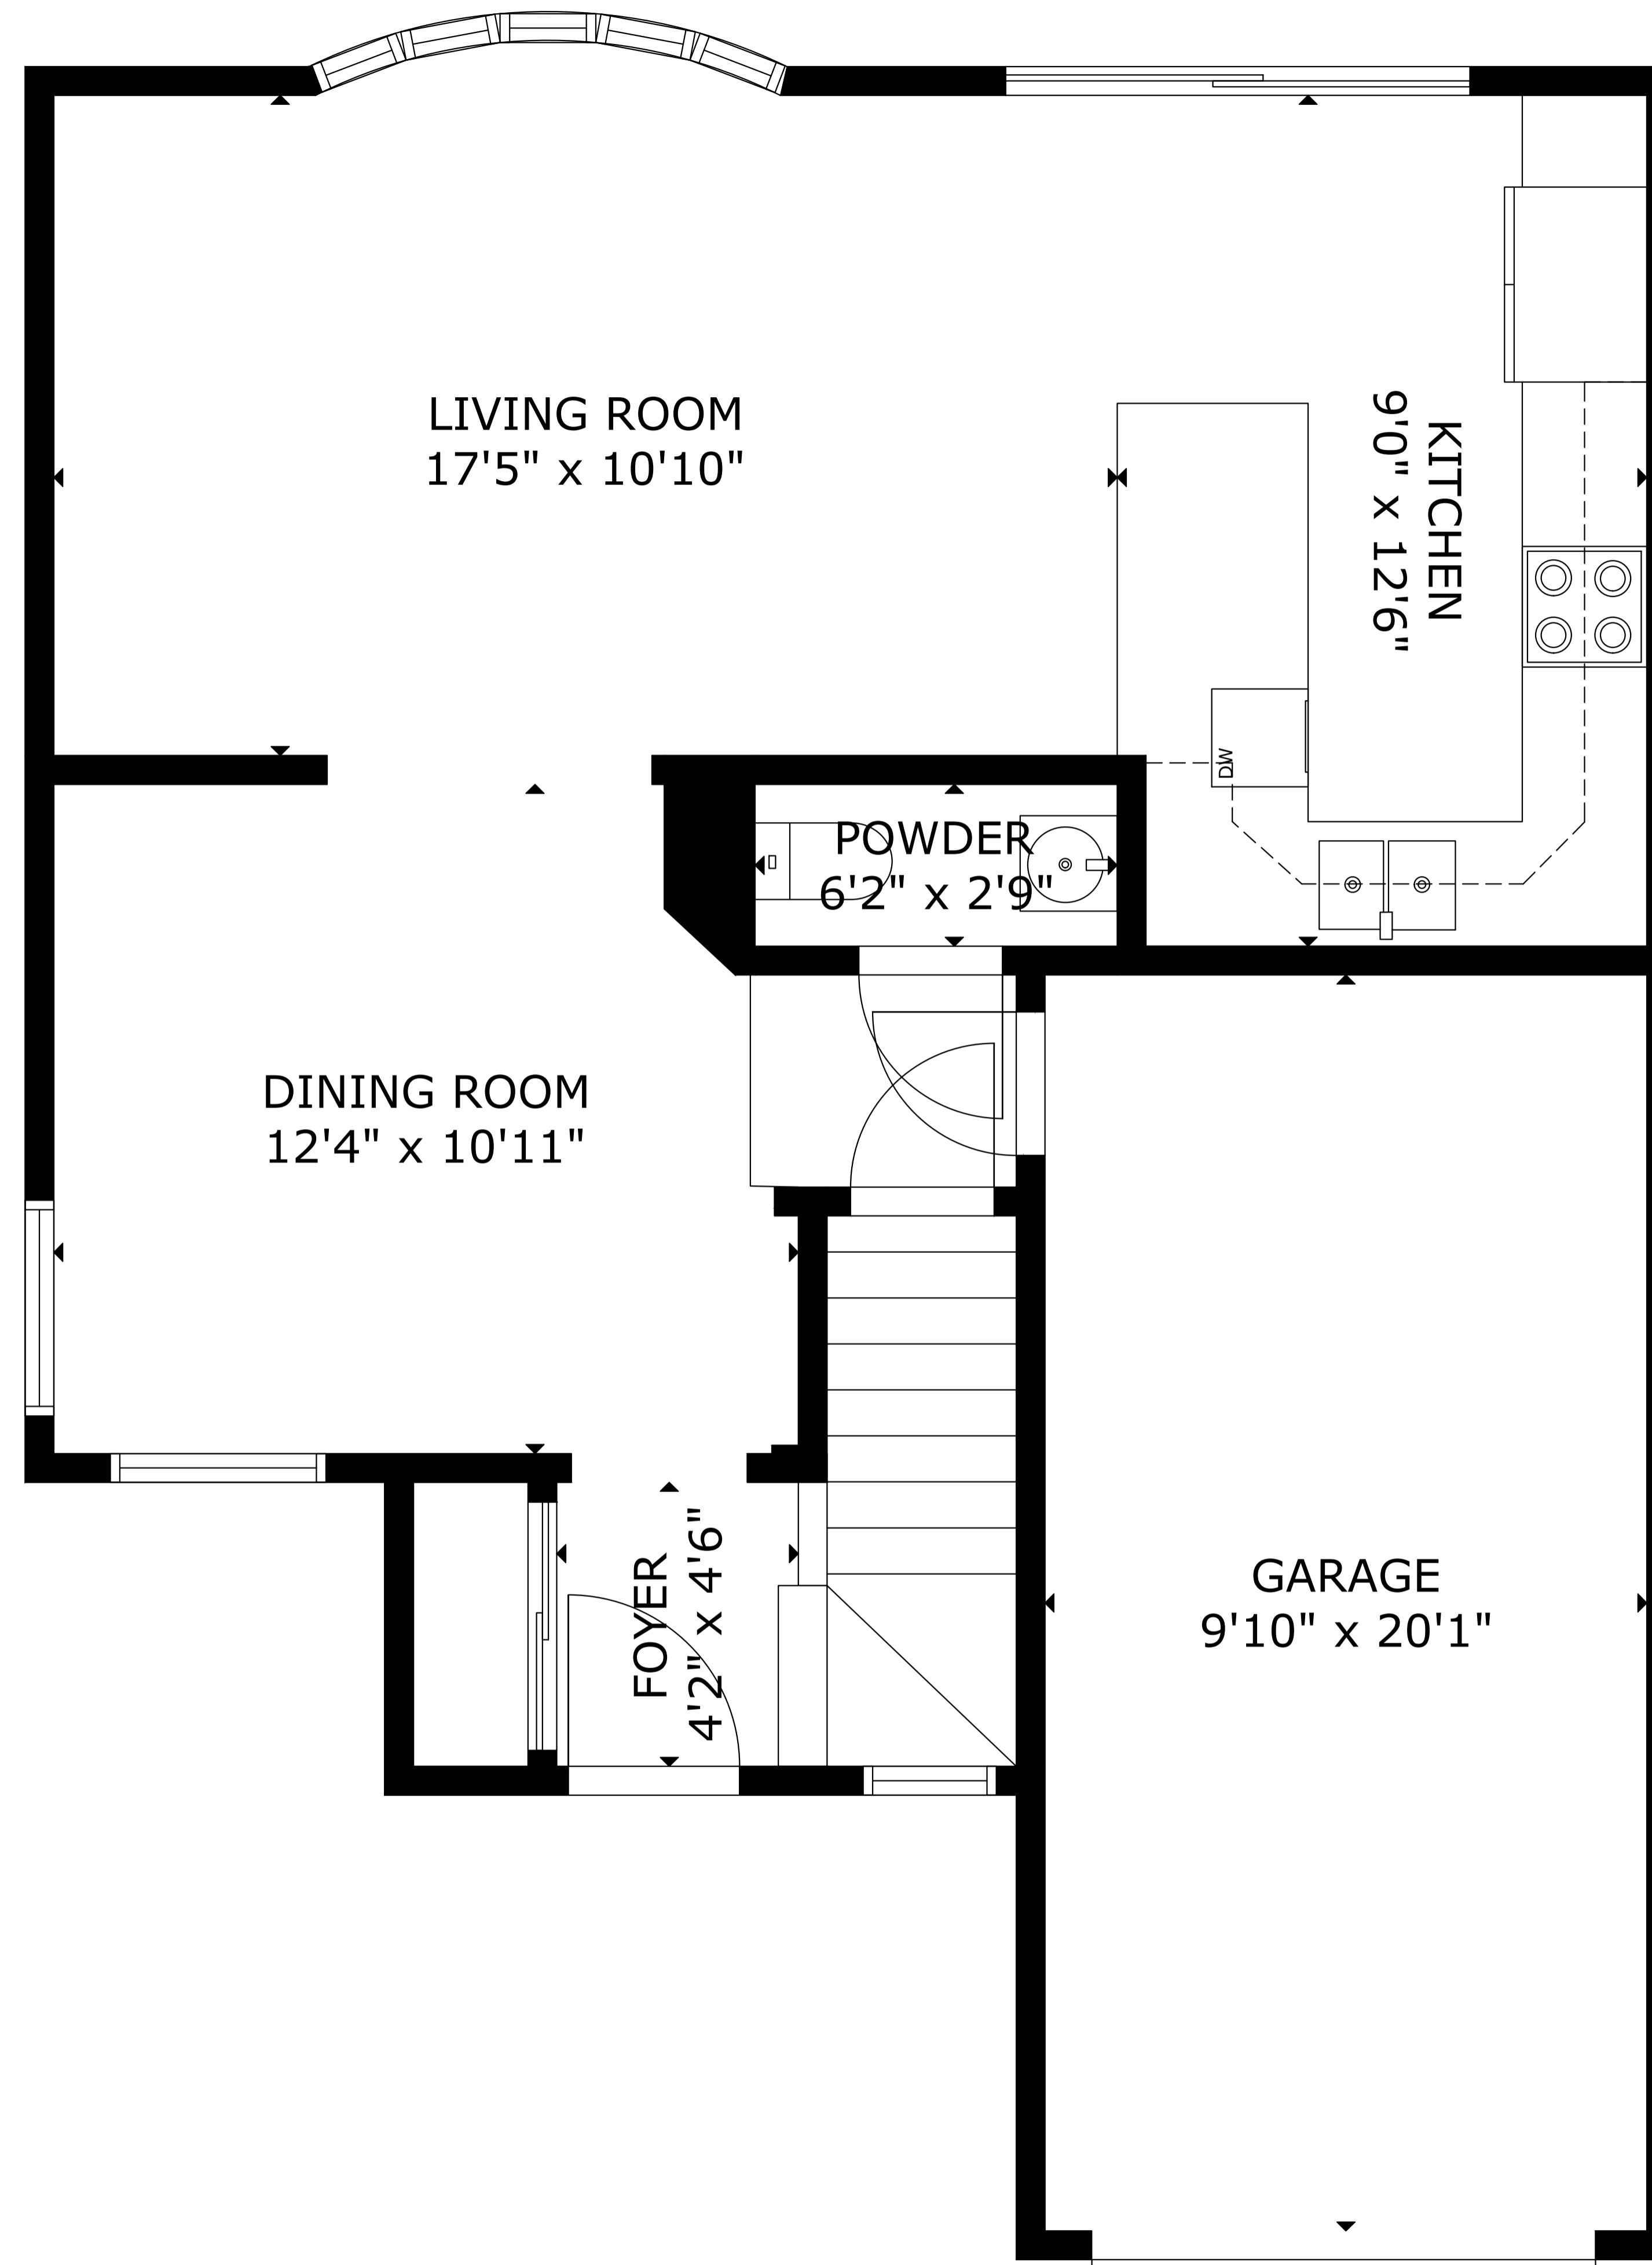

GROSS INTERNAL AREA
 TOTAL: 1,809 sq ft
 FLOOR 1: 509 sq ft, FLOOR 2: 605 sq ft, FLOOR 3: 695 sq ft
 EXCLUDED AREAS: GARAGE: 222 sq ft
 SIZE AND DIMENSIONS ARE APPROXIMATE, ACTUAL MAY VARY

REC ROOM
12'6" x 26'9"

UTILITIES/LAUNDRY
13'2" x 13'3"

GROSS INTERNAL AREA

TOTAL: 1,809 sq ft

FLOOR 1: 509 sq ft, FLOOR 2: 605 sq ft, FLOOR 3: 695 sq ft

EXCLUDED AREAS: GARAGE: 222 sq ft

SIZE AND DIMENSIONS ARE APPROXIMATE, ACTUAL MAY VARY

GROSS INTERNAL AREA
 TOTAL: 1,809 sq ft
 FLOOR 1: 509 sq ft, FLOOR 2: 605 sq ft, FLOOR 3: 695 sq ft
 EXCLUDED AREAS: GARAGE: 222 sq ft
 SIZE AND DIMENSIONS ARE APPROXIMATE, ACTUAL MAY VARY

GROSS INTERNAL AREA

TOTAL: 1,809 sq ft

FLOOR 1: 509 sq ft, FLOOR 2: 605 sq ft, FLOOR 3: 695 sq ft

EXCLUDED AREAS: GARAGE: 222 sq ft

SIZE AND DIMENSIONS ARE APPROXIMATE, ACTUAL MAY VARY