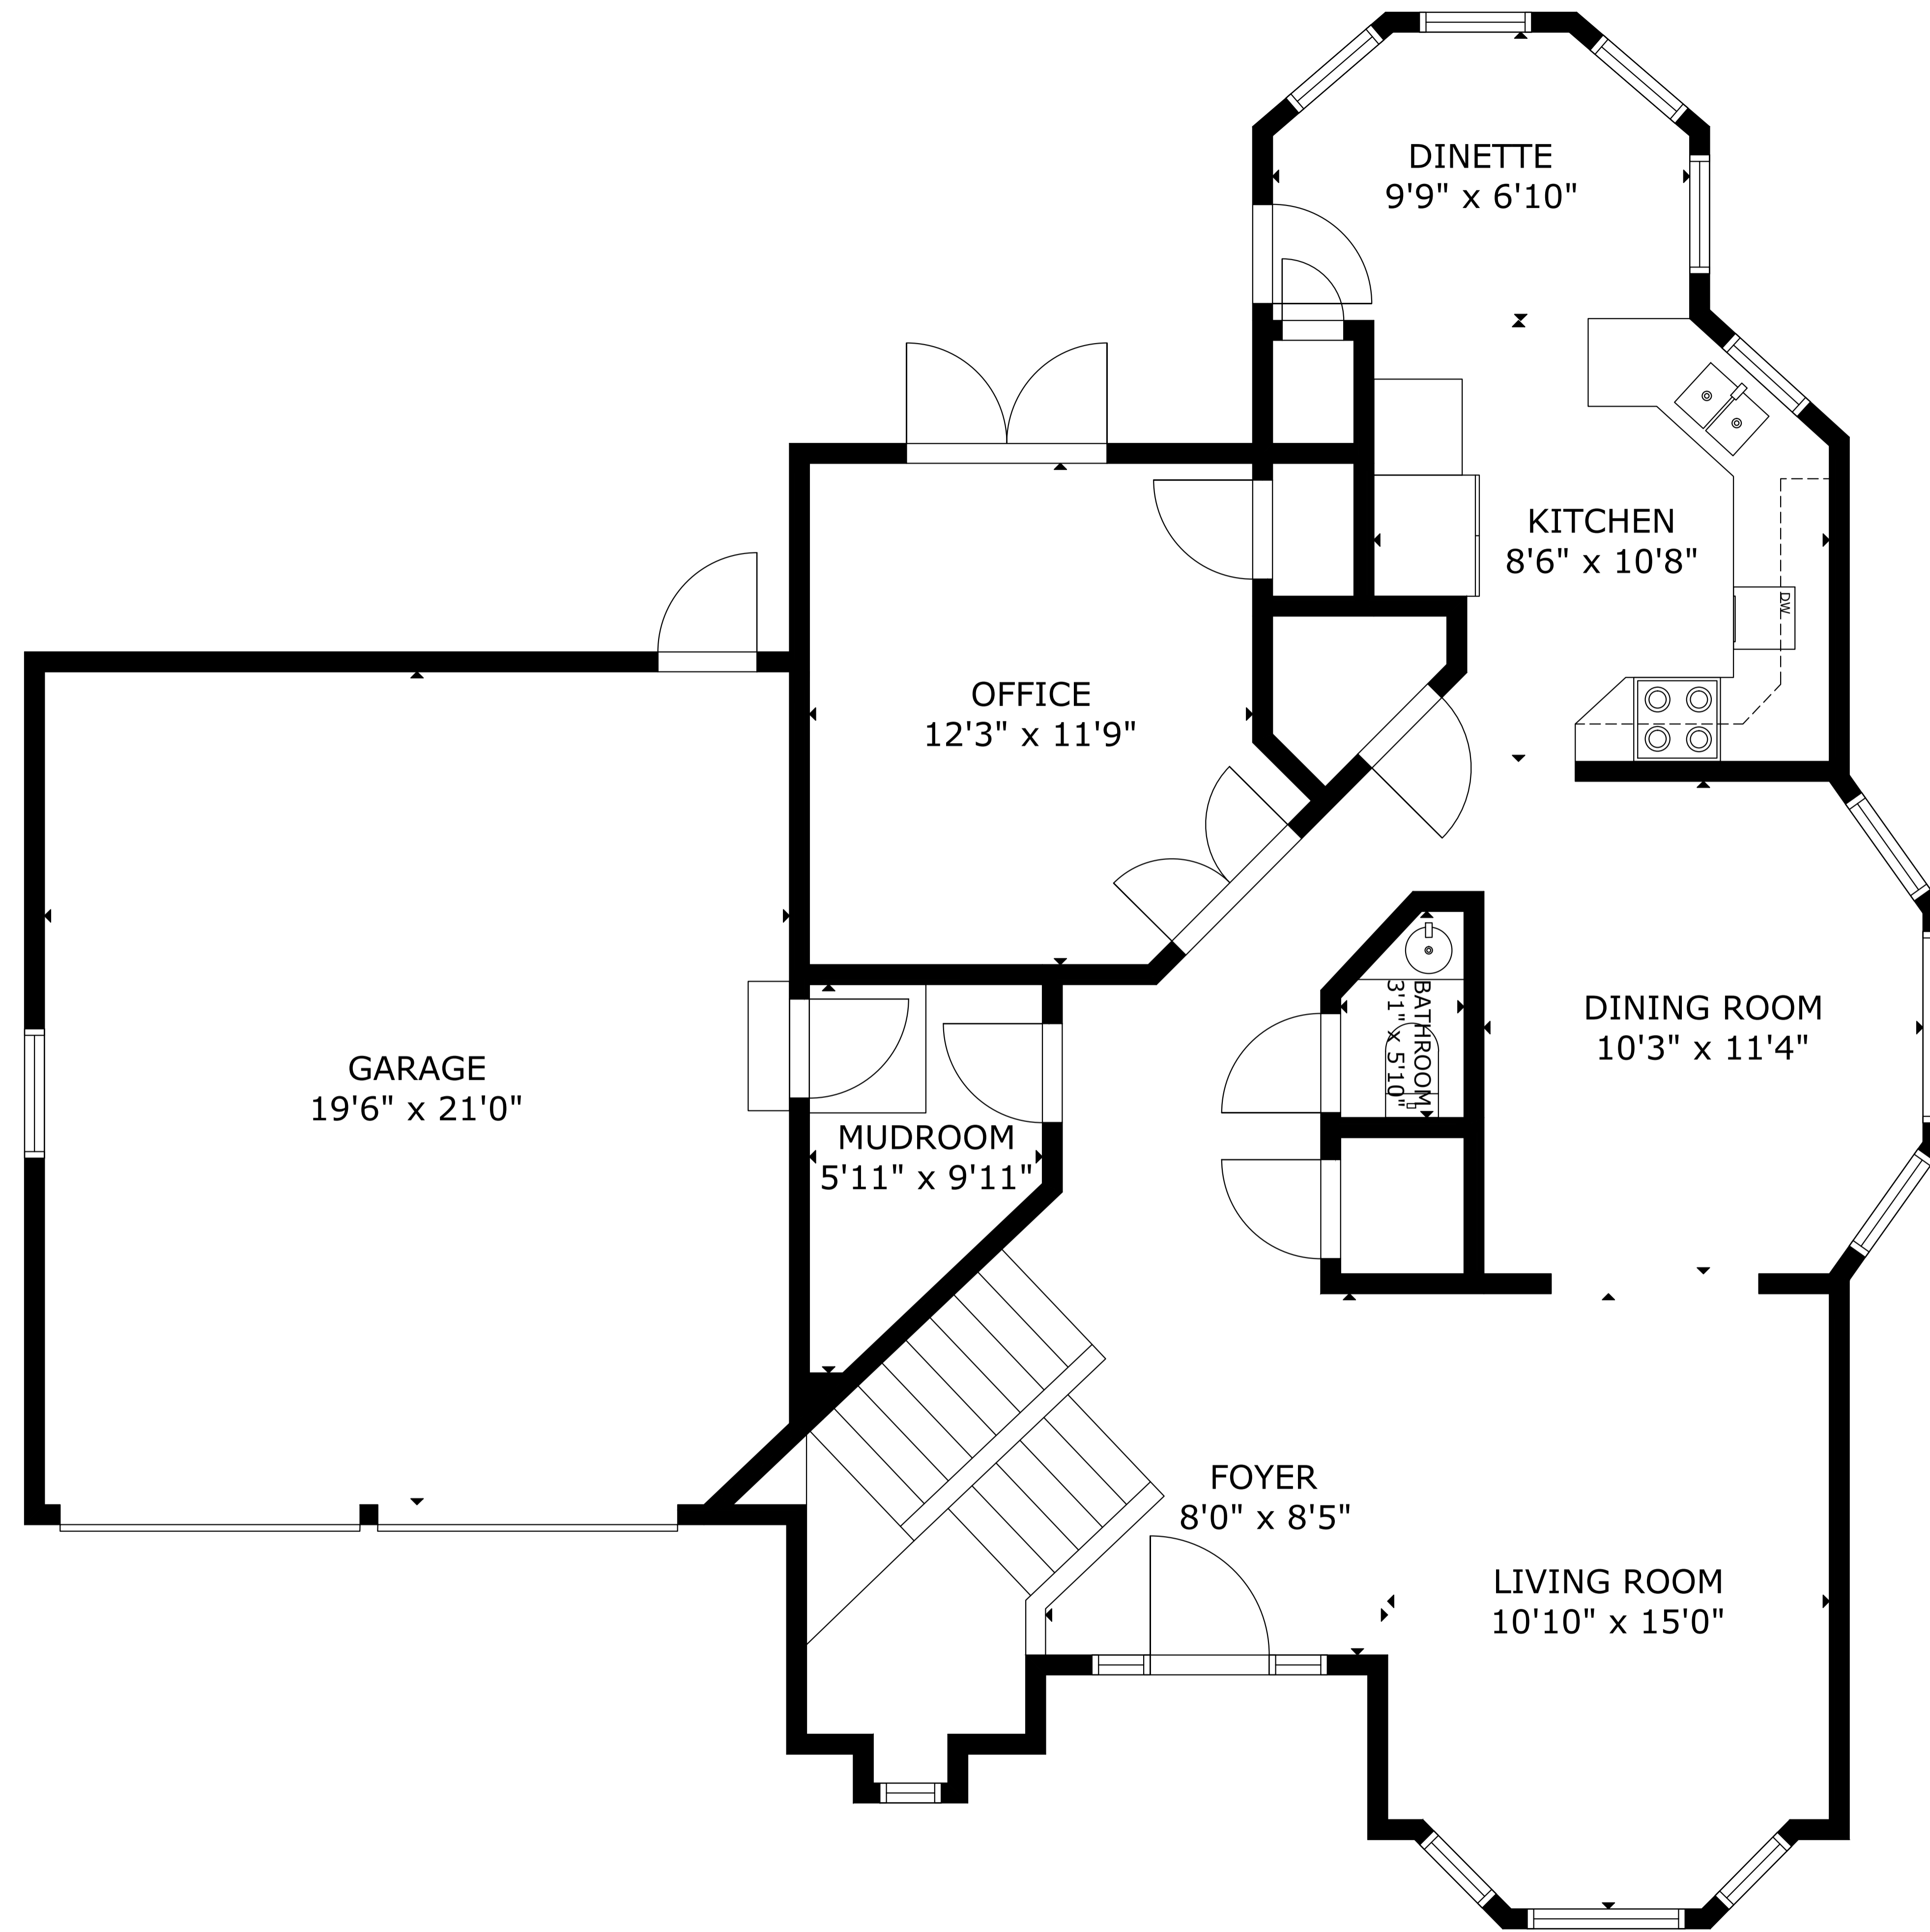

GROSS INTERNAL AREA

TOTAL: 2,559 sq.ft

FLOOR 1: 844 sq.ft, FLOOR 2: 956 sq.ft, FLOOR 3: 759 sq.ft

EXCLUDED AREAS: GARAGE: 381 sq.ft

SIZE AND DIMENSIONS ARE APPROXIMATE, ACTUAL MAY VARY

GROSS INTERNAL AREA
 TOTAL: 2,559 sq.ft
 FLOOR 1: 844 sq.ft, FLOOR 2: 956 sq.ft, FLOOR 3: 759 sq.ft
 EXCLUDED AREAS: GARAGE: 381 sq.ft
 SIZE AND DIMENSIONS ARE APPROXIMATE, ACTUAL MAY VARY

GROSS INTERNAL AREA

TOTAL: 2,559 sq.ft

FLOOR 1: 844 sq.ft, FLOOR 2: 956 sq.ft, FLOOR 3: 759 sq.ft

EXCLUDED AREAS: GARAGE: 381 sq.ft

SIZE AND DIMENSIONS ARE APPROXIMATE, ACTUAL MAY VARY

GROSS INTERNAL AREA
TOTAL: 2,559 sq.ft

FLOOR 1: 844 sq.ft, FLOOR 2: 956 sq.ft, FLOOR 3: 759 sq.ft

EXCLUDED AREAS: GARAGE: 381 sq.ft

SIZE AND DIMENSIONS ARE APPROXIMATE, ACTUAL MAY VARY