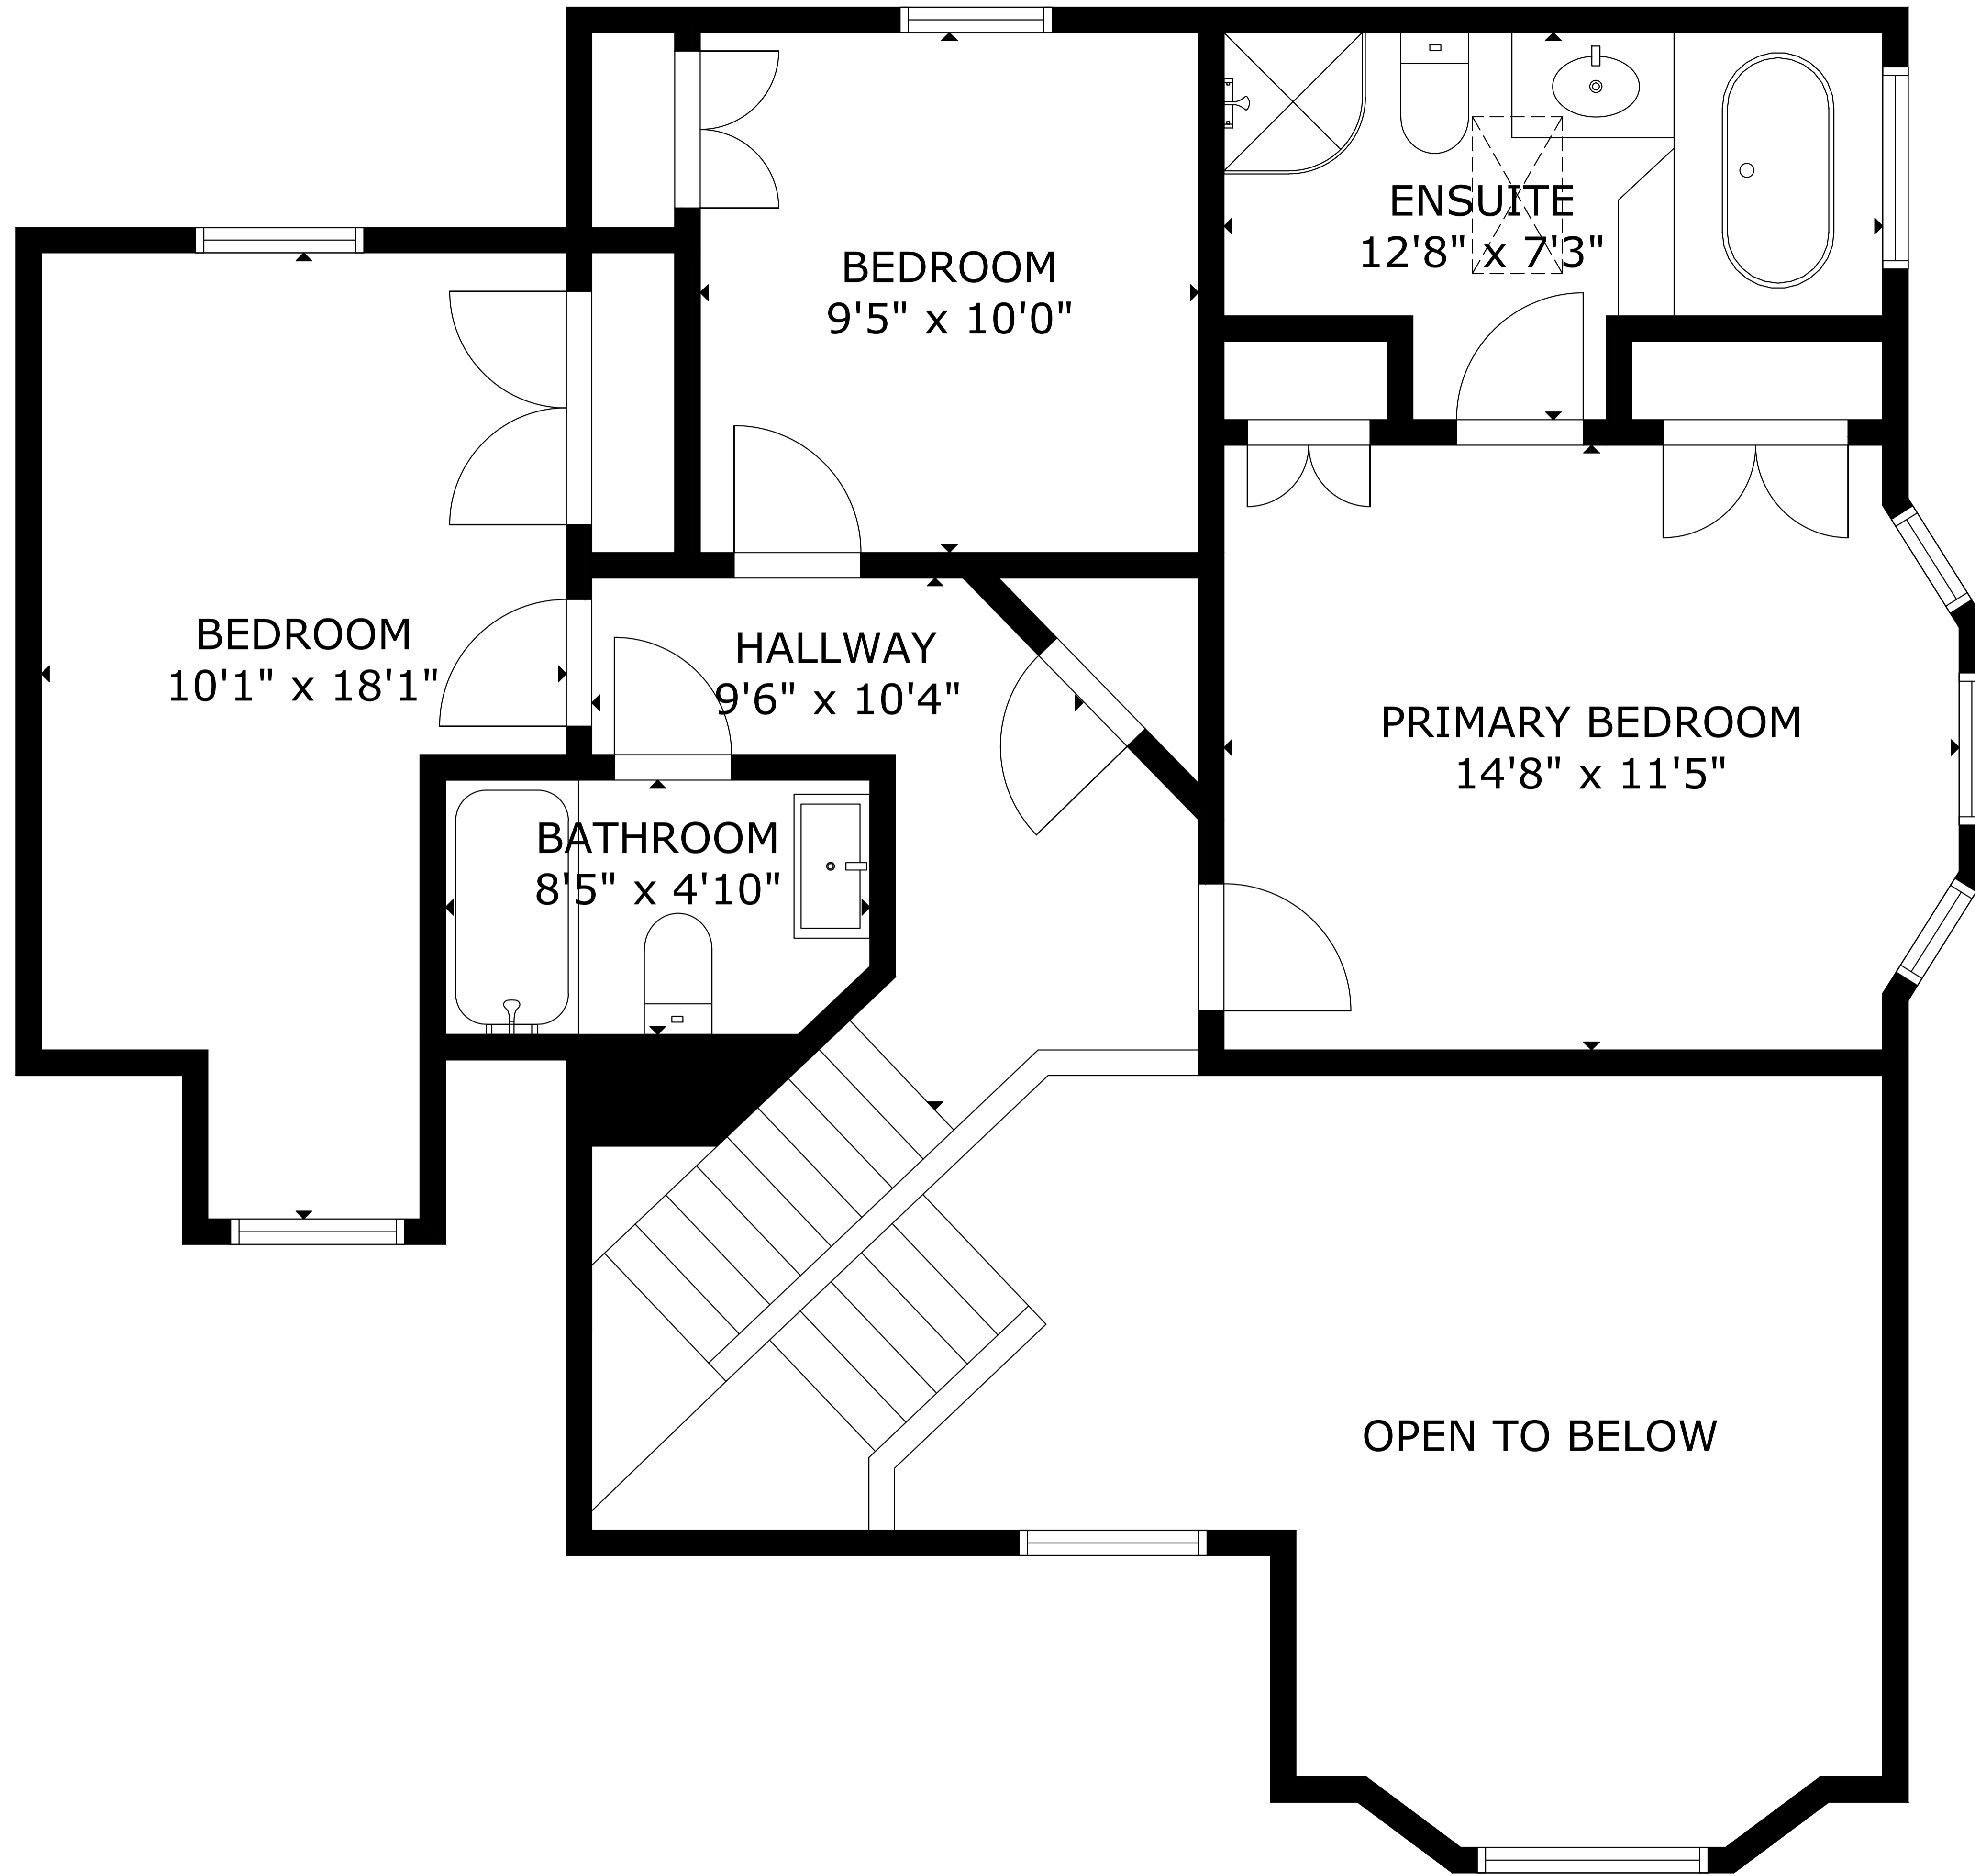

GROSS INTERNAL AREA

TOTAL: 2,559 sq.ft

FLOOR 1: 844 sq.ft, FLOOR 2: 956 sq.ft, FLOOR 3: 759 sq.ft

EXCLUDED AREAS: GARAGE: 381 sq.ft

SIZE AND DIMENSIONS ARE APPROXIMATE, ACTUAL MAY VARY

GROSS INTERNAL AREA
 TOTAL: 2,559 sq.ft
 FLOOR 1: 844 sq.ft, FLOOR 2: 956 sq.ft, FLOOR 3: 759 sq.ft
 EXCLUDED AREAS: GARAGE: 381 sq.ft
 SIZE AND DIMENSIONS ARE APPROXIMATE, ACTUAL MAY VARY

GROSS INTERNAL AREA

TOTAL: 2,559 sq.ft

FLOOR 1: 844 sq.ft, FLOOR 2: 956 sq.ft, FLOOR 3: 759 sq.ft

EXCLUDED AREAS: GARAGE: 381 sq.ft

SIZE AND DIMENSIONS ARE APPROXIMATE, ACTUAL MAY VARY

GROSS INTERNAL AREA
TOTAL: 2,559 sq.ft

FLOOR 1: 844 sq.ft, FLOOR 2: 956 sq.ft, FLOOR 3: 759 sq.ft

EXCLUDED AREAS: GARAGE: 381 sq.ft

SIZE AND DIMENSIONS ARE APPROXIMATE, ACTUAL MAY VARY