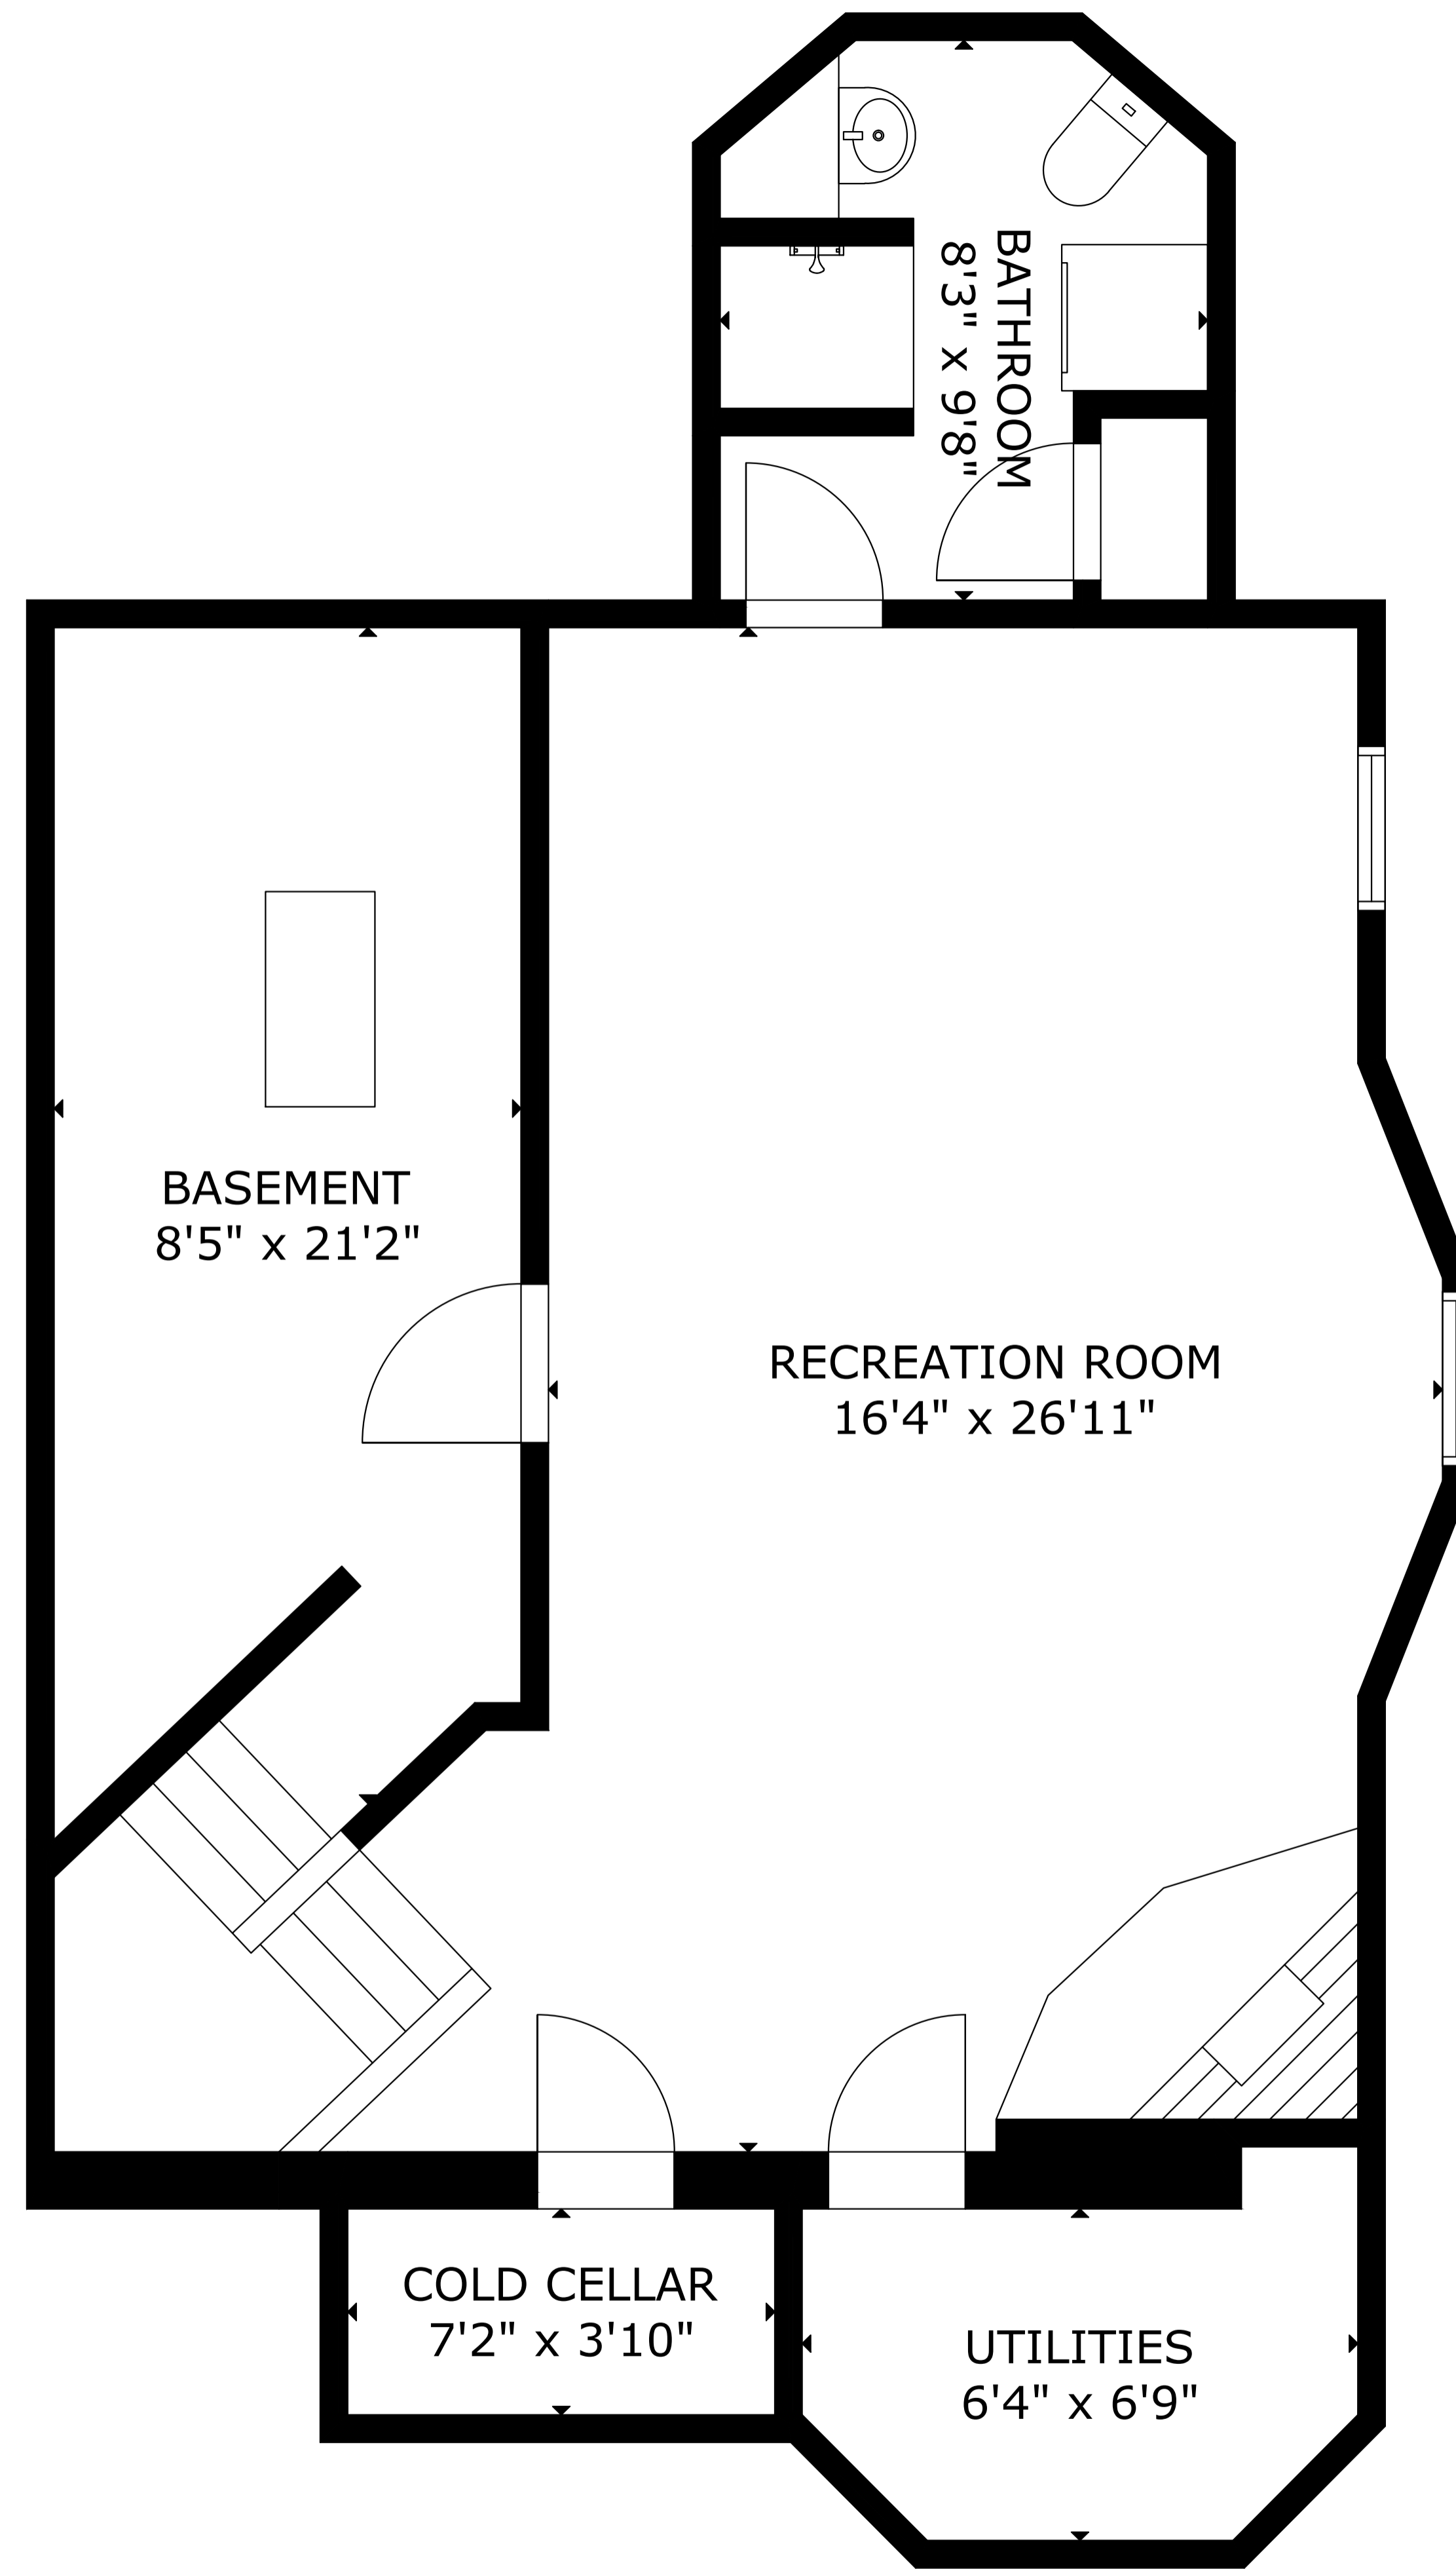

GROSS INTERNAL AREA

TOTAL: 2,559 sq.ft

FLOOR 1: 844 sq.ft, FLOOR 2: 956 sq.ft, FLOOR 3: 759 sq.ft

EXCLUDED AREAS: GARAGE: 381 sq.ft

SIZE AND DIMENSIONS ARE APPROXIMATE, ACTUAL MAY VARY

GROSS INTERNAL AREA
 TOTAL: 2,559 sq.ft
 FLOOR 1: 844 sq.ft, FLOOR 2: 956 sq.ft, FLOOR 3: 759 sq.ft
 EXCLUDED AREAS: GARAGE: 381 sq.ft
 SIZE AND DIMENSIONS ARE APPROXIMATE, ACTUAL MAY VARY

GROSS INTERNAL AREA

TOTAL: 2,559 sq.ft

FLOOR 1: 844 sq.ft, FLOOR 2: 956 sq.ft, FLOOR 3: 759 sq.ft

EXCLUDED AREAS: GARAGE: 381 sq.ft

SIZE AND DIMENSIONS ARE APPROXIMATE, ACTUAL MAY VARY

GROSS INTERNAL AREA
TOTAL: 2,559 sq.ft

FLOOR 1: 844 sq.ft, FLOOR 2: 956 sq.ft, FLOOR 3: 759 sq.ft

EXCLUDED AREAS: GARAGE: 381 sq.ft

SIZE AND DIMENSIONS ARE APPROXIMATE, ACTUAL MAY VARY