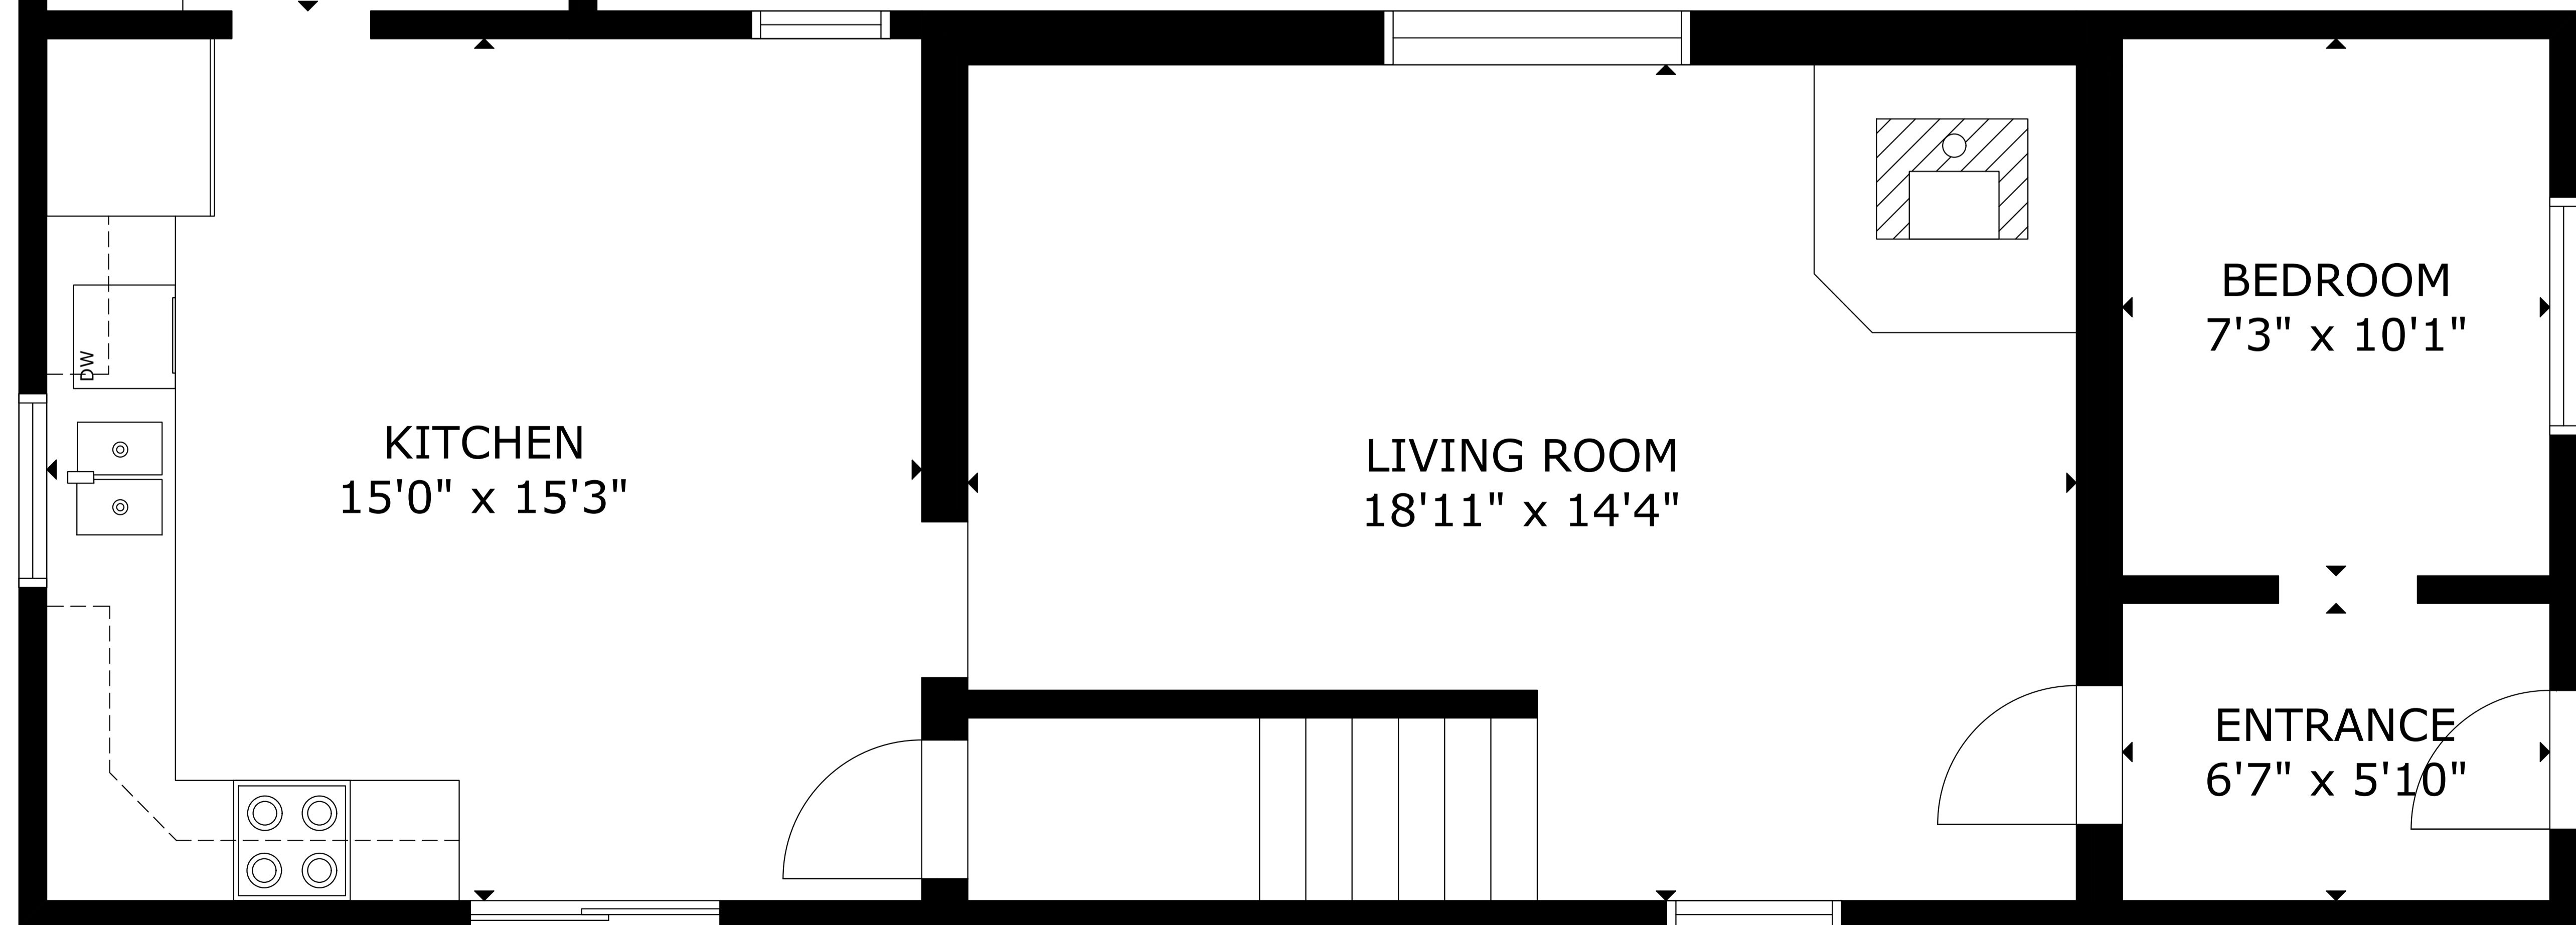

**FLOOR 2**

**FLOOR 1**

GROSS INTERNAL AREA  
 TOTAL: 1,394 sq ft  
 FLOOR 1: 800 sq ft, FLOOR 2: 594 sq ft  
 SIZE AND DIMENSIONS ARE APPROXIMATE, ACTUAL MAY VARY

GROSS INTERNAL AREA  
TOTAL: 1,394 sq ft  
FLOOR 1: 800 sq ft, FLOOR 2: 594 sq ft

SIZE AND DIMENSIONS ARE APPROXIMATE, ACTUAL MAY VARY

GROSS INTERNAL AREA  
TOTAL: 1,394 sq ft  
FLOOR 1: 800 sq ft, FLOOR 2: 594 sq ft

SIZE AND DIMENSIONS ARE APPROXIMATE, ACTUAL MAY VARY