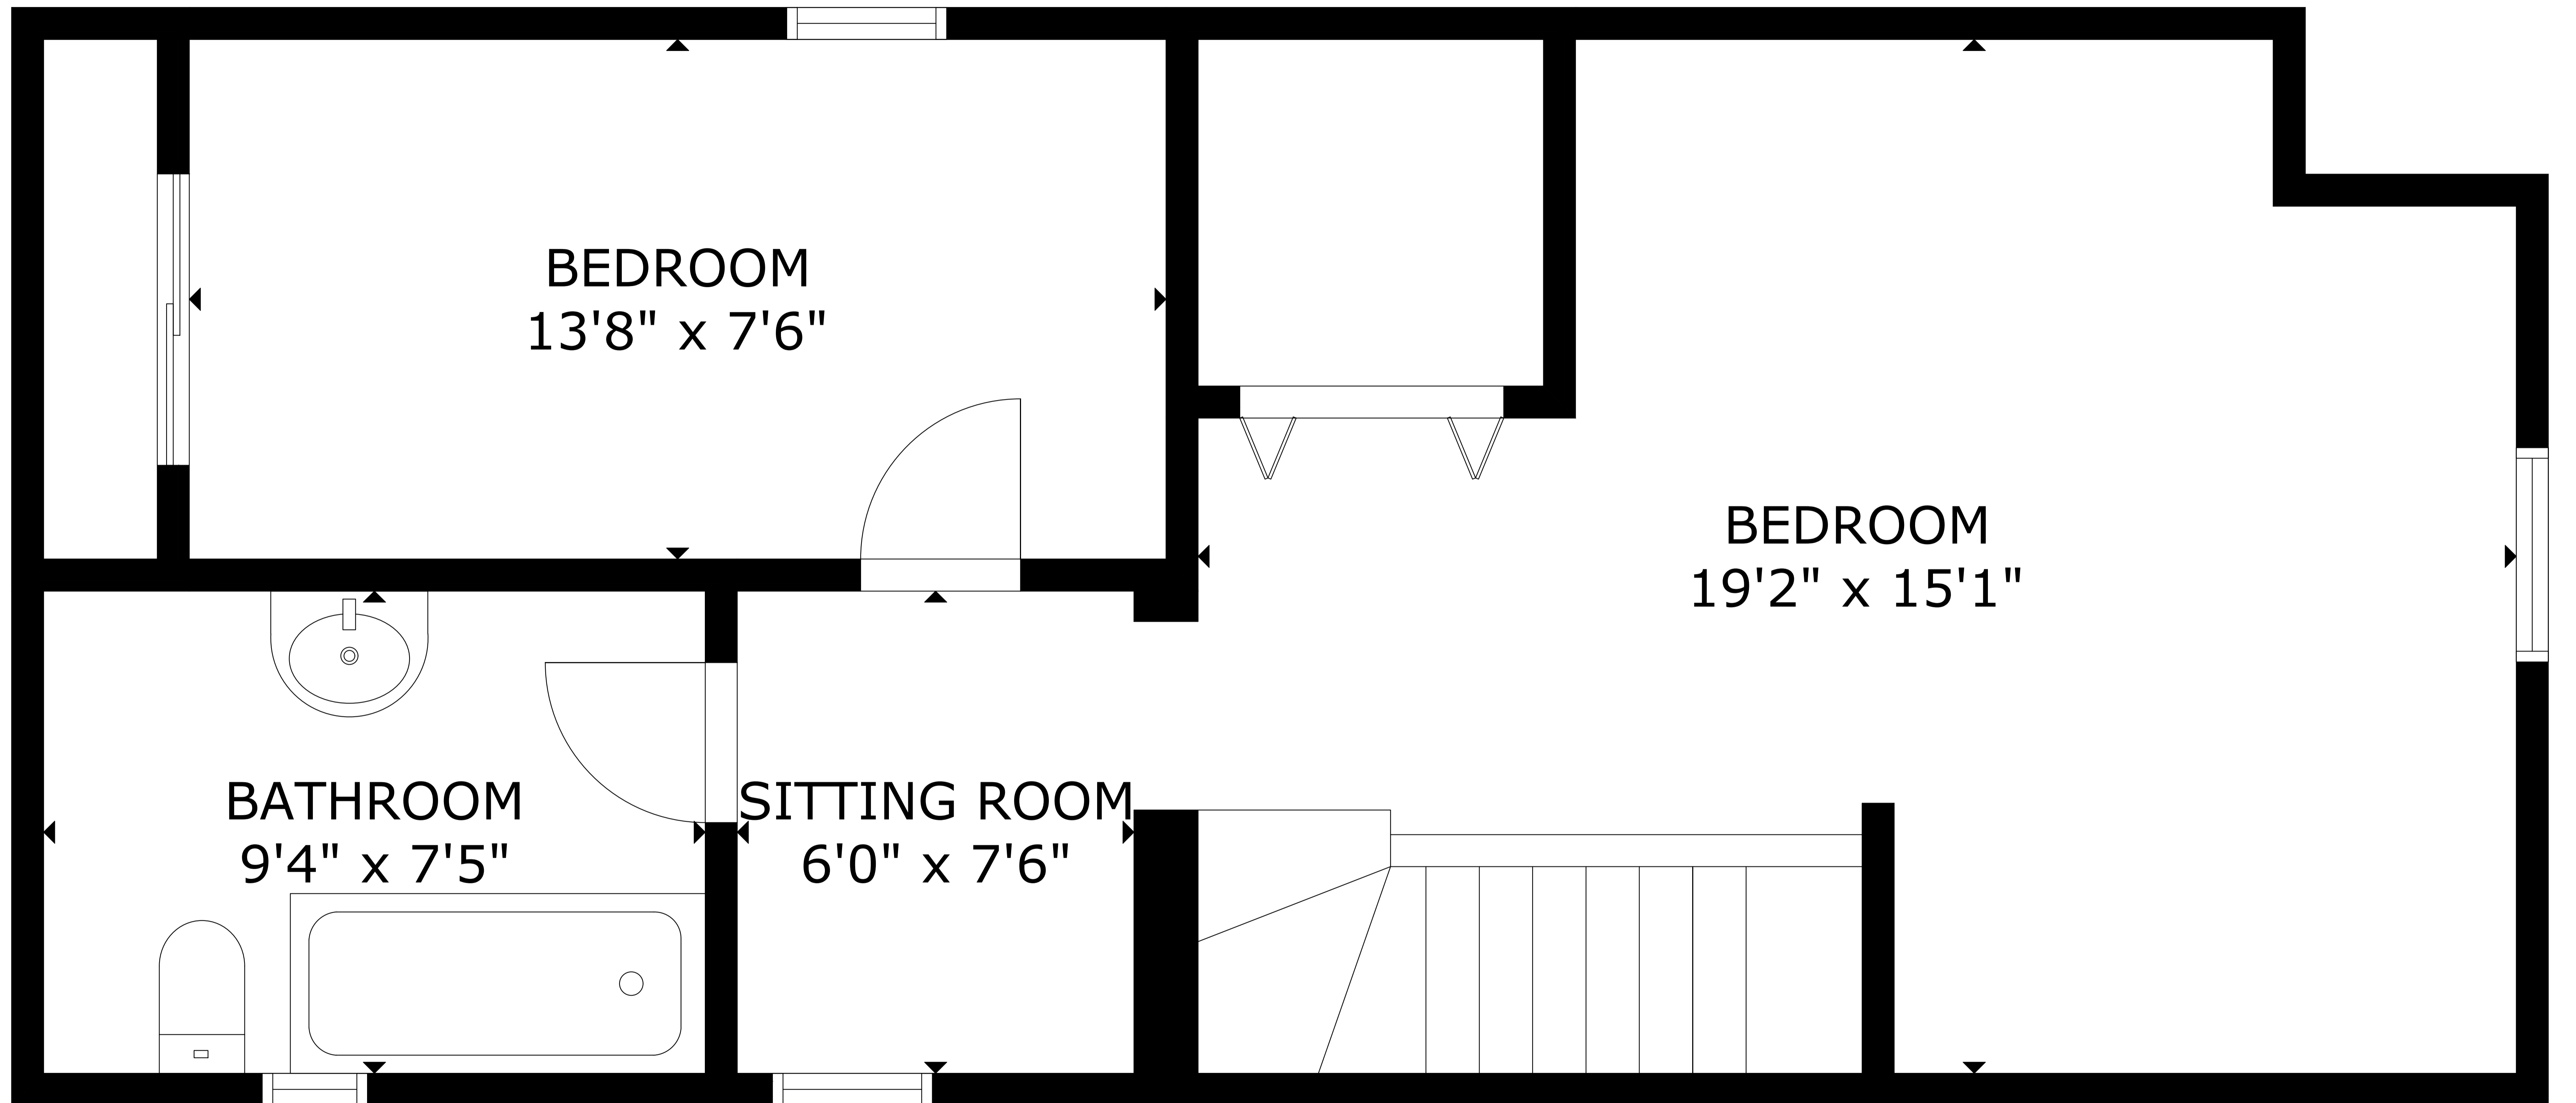

**FLOOR 2**

**FLOOR 1**

GROSS INTERNAL AREA  
 TOTAL: 1,394 sq ft  
 FLOOR 1: 800 sq ft, FLOOR 2: 594 sq ft  
 SIZE AND DIMENSIONS ARE APPROXIMATE, ACTUAL MAY VARY

GROSS INTERNAL AREA  
TOTAL: 1,394 sq ft  
FLOOR 1: 800 sq ft, FLOOR 2: 594 sq ft

SIZE AND DIMENSIONS ARE APPROXIMATE, ACTUAL MAY VARY

GROSS INTERNAL AREA  
TOTAL: 1,394 sq ft  
FLOOR 1: 800 sq ft, FLOOR 2: 594 sq ft

SIZE AND DIMENSIONS ARE APPROXIMATE, ACTUAL MAY VARY