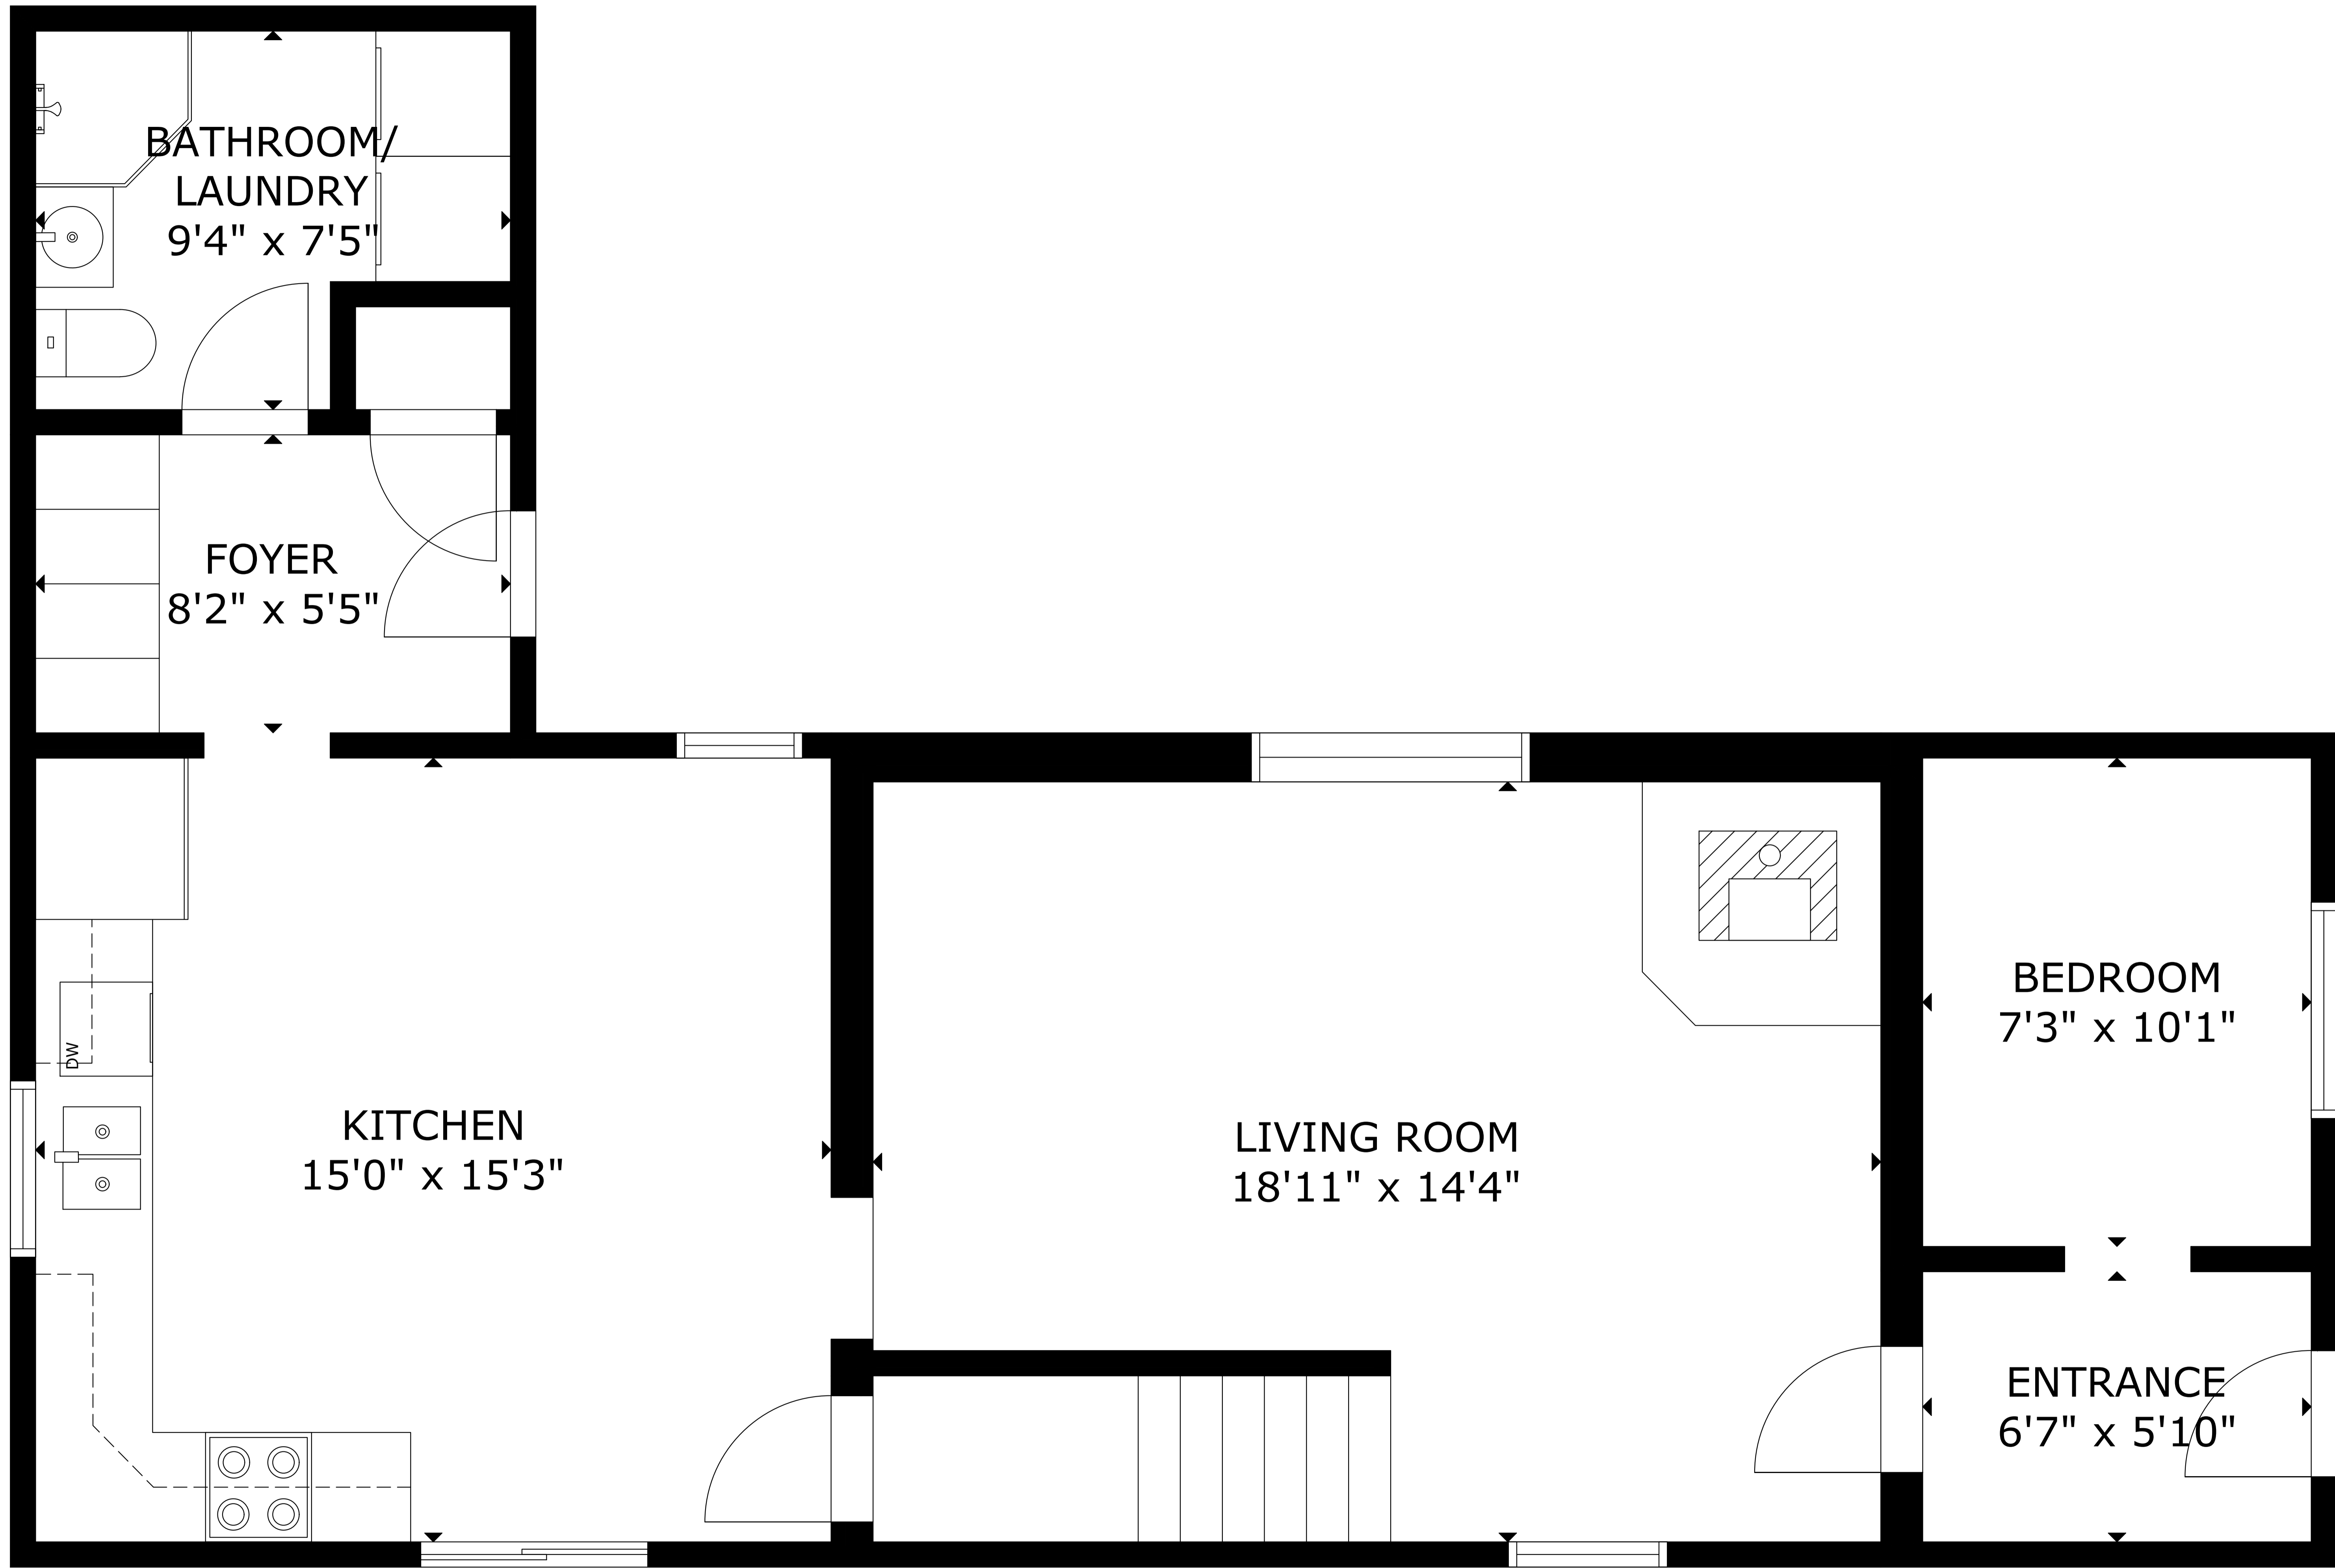

**FLOOR 2**

**FLOOR 1**

GROSS INTERNAL AREA  
 TOTAL: 1,394 sq ft  
 FLOOR 1: 800 sq ft, FLOOR 2: 594 sq ft  
 SIZE AND DIMENSIONS ARE APPROXIMATE, ACTUAL MAY VARY

GROSS INTERNAL AREA  
TOTAL: 1,394 sq ft  
FLOOR 1: 800 sq ft, FLOOR 2: 594 sq ft

SIZE AND DIMENSIONS ARE APPROXIMATE, ACTUAL MAY VARY

GROSS INTERNAL AREA  
TOTAL: 1,394 sq ft  
FLOOR 1: 800 sq ft, FLOOR 2: 594 sq ft

SIZE AND DIMENSIONS ARE APPROXIMATE, ACTUAL MAY VARY