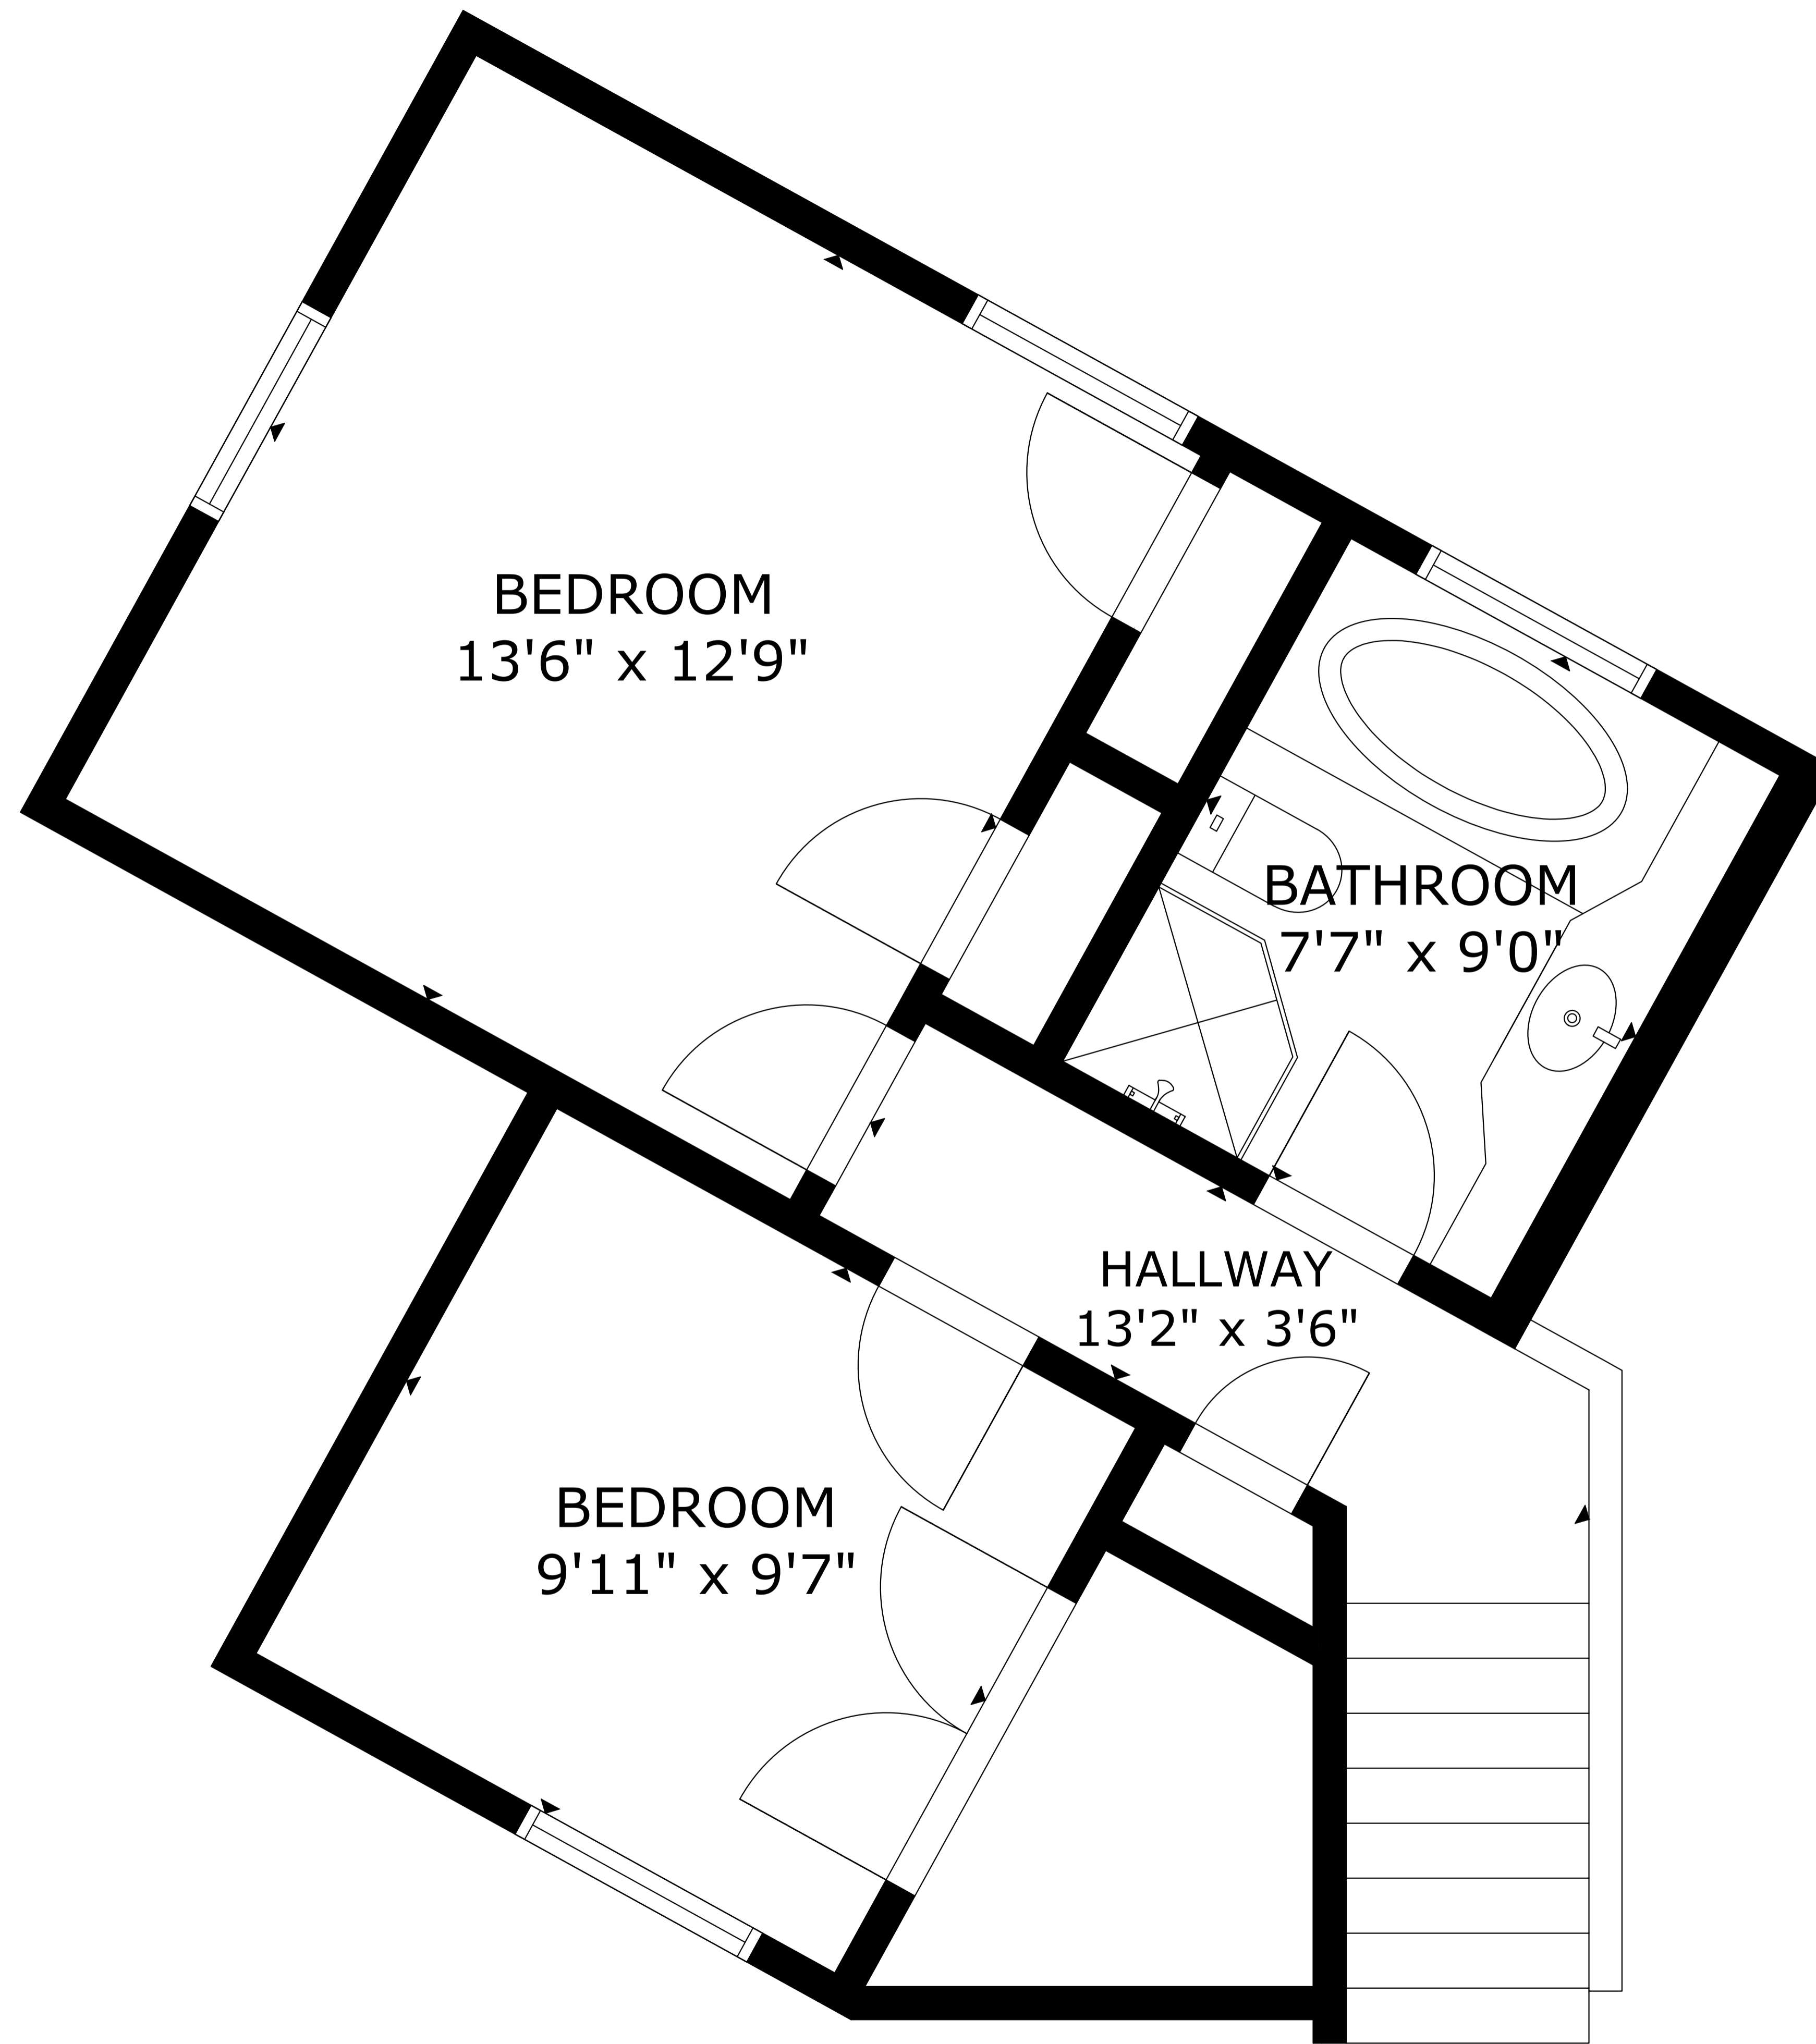

GROSS INTERNAL AREA
 TOTAL: 3,469 sq.ft
 FLOOR 1: 1,502 sq.ft, FLOOR 2: 1,510 sq.ft, FLOOR 3: 457 sq.ft
 EXCLUDED AREAS: GARAGE: 534 sq.ft
 SIZE AND DIMENSIONS ARE APPROXIMATE, ACTUAL MAY VARY

GROSS INTERNAL AREA
 TOTAL: 3,469 sq.ft
 FLOOR 1: 1,502 sq.ft, FLOOR 2: 1,510 sq.ft, FLOOR 3: 457 sq.ft
 EXCLUDED AREAS: GARAGE: 534 sq.ft
 SIZE AND DIMENSIONS ARE APPROXIMATE, ACTUAL MAY VARY

GROSS INTERNAL AREA
TOTAL: 3,469 sq.ft

FLOOR 1: 1,502 sq.ft, FLOOR 2: 1,510 sq.ft, FLOOR 3: 457 sq.ft
EXCLUDED AREAS: GARAGE: 534 sq.ft

SIZE AND DIMENSIONS ARE APPROXIMATE, ACTUAL MAY VARY

BEDROOM
13'6" x 12'9"

BATHROOM
7'7" x 9'0"

HALLWAY
13'2" x 3'6"

BEDROOM
9'11" x 9'7"

GROSS INTERNAL AREA
TOTAL: 3,469 sq.ft

FLOOR 1: 1,502 sq.ft, FLOOR 2: 1,510 sq.ft, FLOOR 3: 457 sq.ft
EXCLUDED AREAS: GARAGE: 534 sq.ft

SIZE AND DIMENSIONS ARE APPROXIMATE, ACTUAL MAY VARY