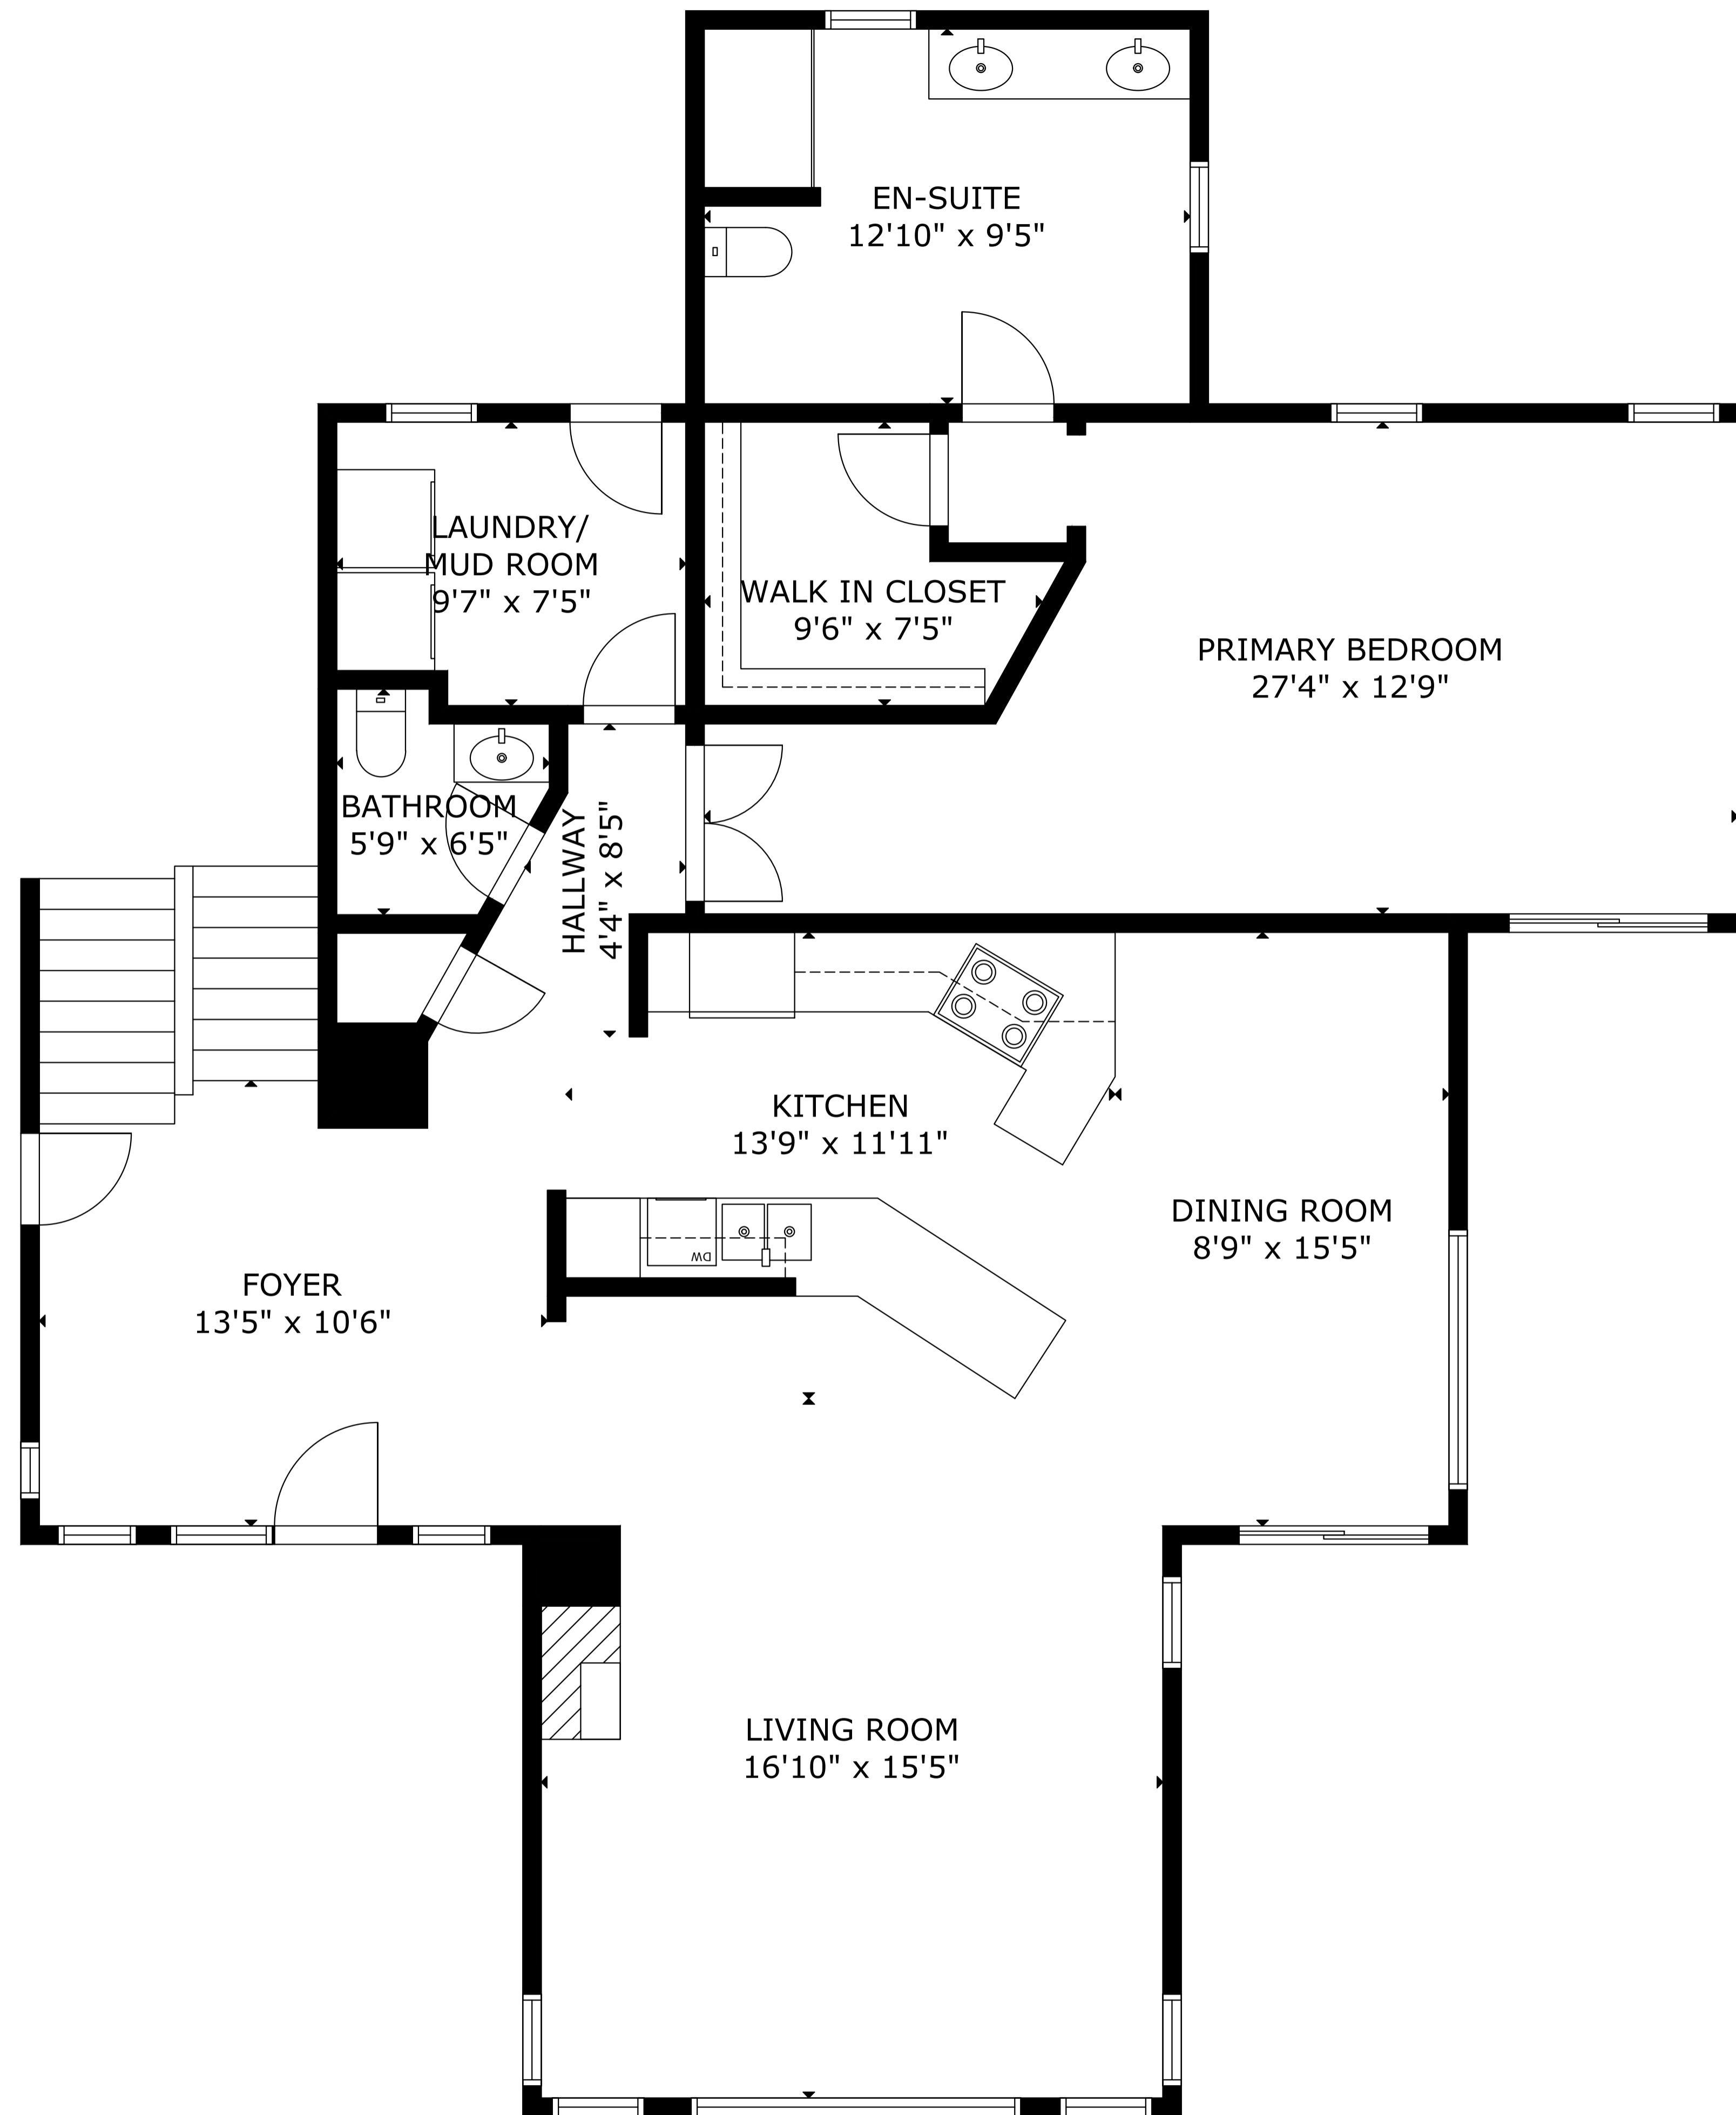

GROSS INTERNAL AREA
 TOTAL: 3,469 sq.ft
 FLOOR 1: 1,502 sq.ft, FLOOR 2: 1,510 sq.ft, FLOOR 3: 457 sq.ft
 EXCLUDED AREAS: GARAGE: 534 sq.ft
 SIZE AND DIMENSIONS ARE APPROXIMATE, ACTUAL MAY VARY

GROSS INTERNAL AREA
 TOTAL: 3,469 sq.ft
 FLOOR 1: 1,502 sq.ft, FLOOR 2: 1,510 sq.ft, FLOOR 3: 457 sq.ft
 EXCLUDED AREAS: GARAGE: 534 sq.ft
 SIZE AND DIMENSIONS ARE APPROXIMATE, ACTUAL MAY VARY

GROSS INTERNAL AREA
TOTAL: 3,469 sq.ft

FLOOR 1: 1,502 sq.ft, FLOOR 2: 1,510 sq.ft, FLOOR 3: 457 sq.ft
EXCLUDED AREAS: GARAGE: 534 sq.ft

SIZE AND DIMENSIONS ARE APPROXIMATE, ACTUAL MAY VARY

BEDROOM
13'6" x 12'9"

BATHROOM
7'7" x 9'0"

HALLWAY
13'2" x 3'6"

BEDROOM
9'11" x 9'7"

GROSS INTERNAL AREA
TOTAL: 3,469 sq.ft

FLOOR 1: 1,502 sq.ft, FLOOR 2: 1,510 sq.ft, FLOOR 3: 457 sq.ft
EXCLUDED AREAS: GARAGE: 534 sq.ft

SIZE AND DIMENSIONS ARE APPROXIMATE, ACTUAL MAY VARY