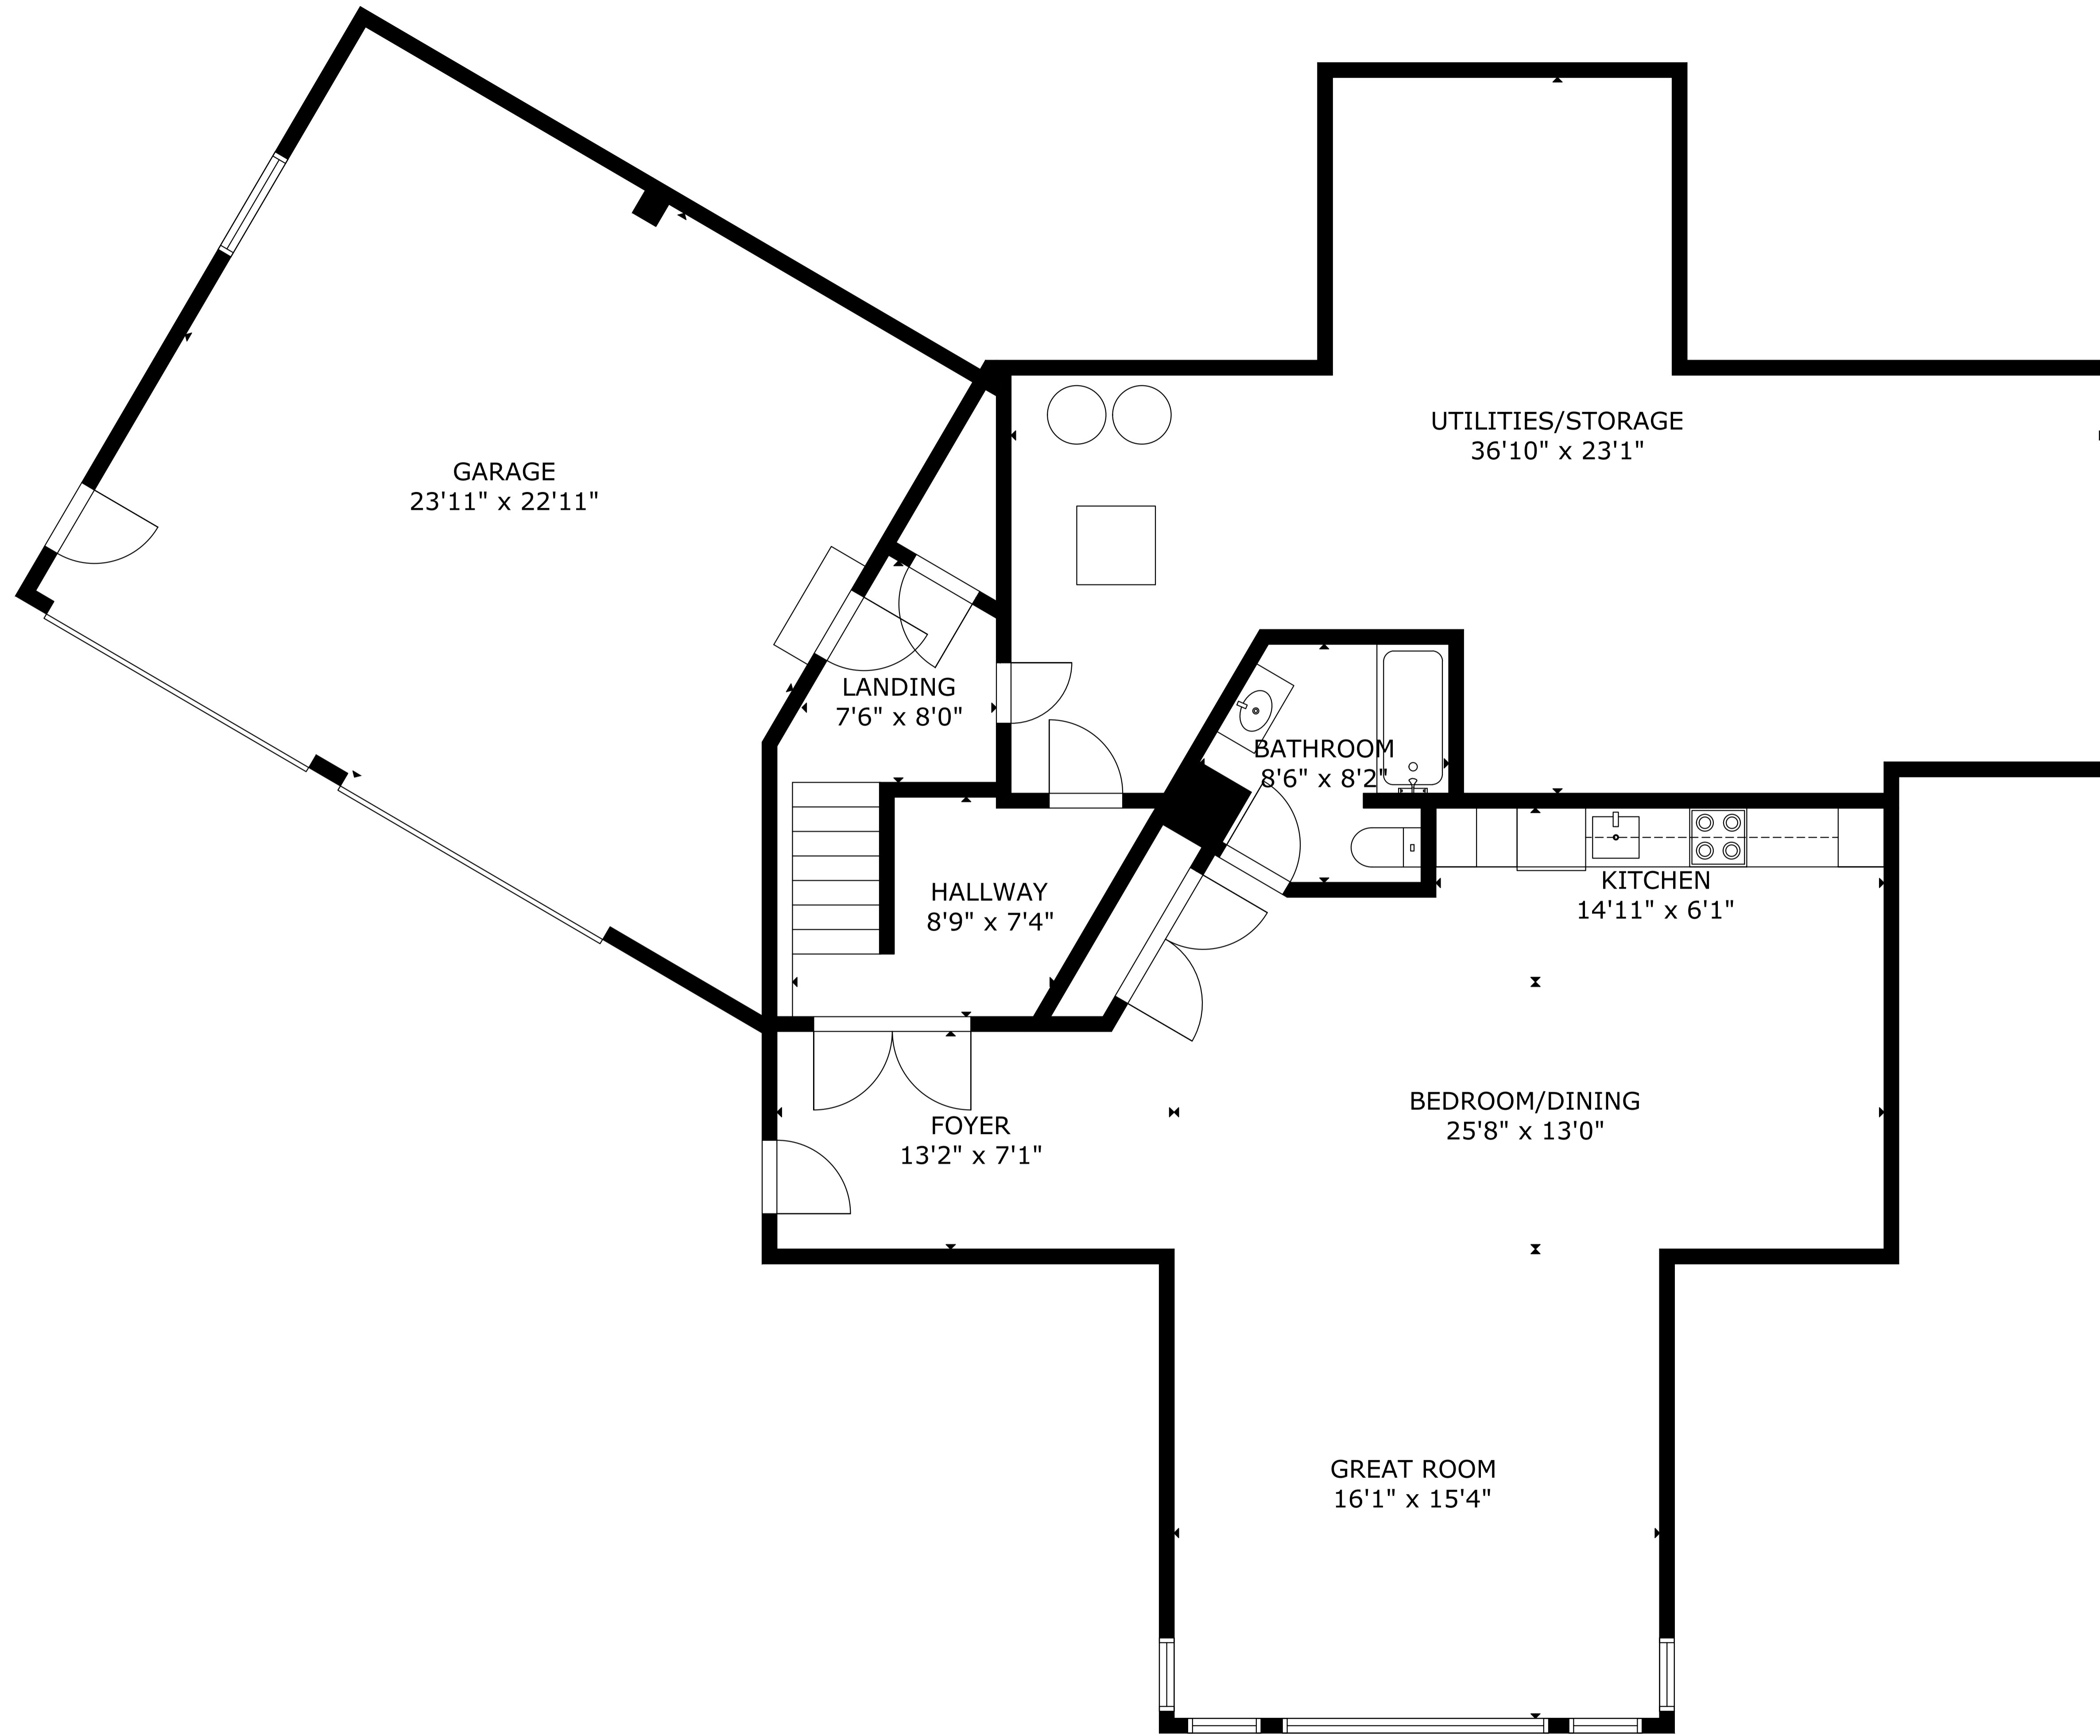

GROSS INTERNAL AREA
 TOTAL: 3,469 sq.ft
 FLOOR 1: 1,502 sq.ft, FLOOR 2: 1,510 sq.ft, FLOOR 3: 457 sq.ft
 EXCLUDED AREAS: GARAGE: 534 sq.ft
 SIZE AND DIMENSIONS ARE APPROXIMATE, ACTUAL MAY VARY

GROSS INTERNAL AREA
 TOTAL: 3,469 sq.ft
 FLOOR 1: 1,502 sq.ft, FLOOR 2: 1,510 sq.ft, FLOOR 3: 457 sq.ft
 EXCLUDED AREAS: GARAGE: 534 sq.ft
 SIZE AND DIMENSIONS ARE APPROXIMATE, ACTUAL MAY VARY

GROSS INTERNAL AREA
TOTAL: 3,469 sq.ft

FLOOR 1: 1,502 sq.ft, FLOOR 2: 1,510 sq.ft, FLOOR 3: 457 sq.ft
EXCLUDED AREAS: GARAGE: 534 sq.ft

SIZE AND DIMENSIONS ARE APPROXIMATE, ACTUAL MAY VARY

BEDROOM
13'6" x 12'9"

BATHROOM
7'7" x 9'0"

HALLWAY
13'2" x 3'6"

BEDROOM
9'11" x 9'7"

GROSS INTERNAL AREA
TOTAL: 3,469 sq.ft

FLOOR 1: 1,502 sq.ft, FLOOR 2: 1,510 sq.ft, FLOOR 3: 457 sq.ft
EXCLUDED AREAS: GARAGE: 534 sq.ft

SIZE AND DIMENSIONS ARE APPROXIMATE, ACTUAL MAY VARY