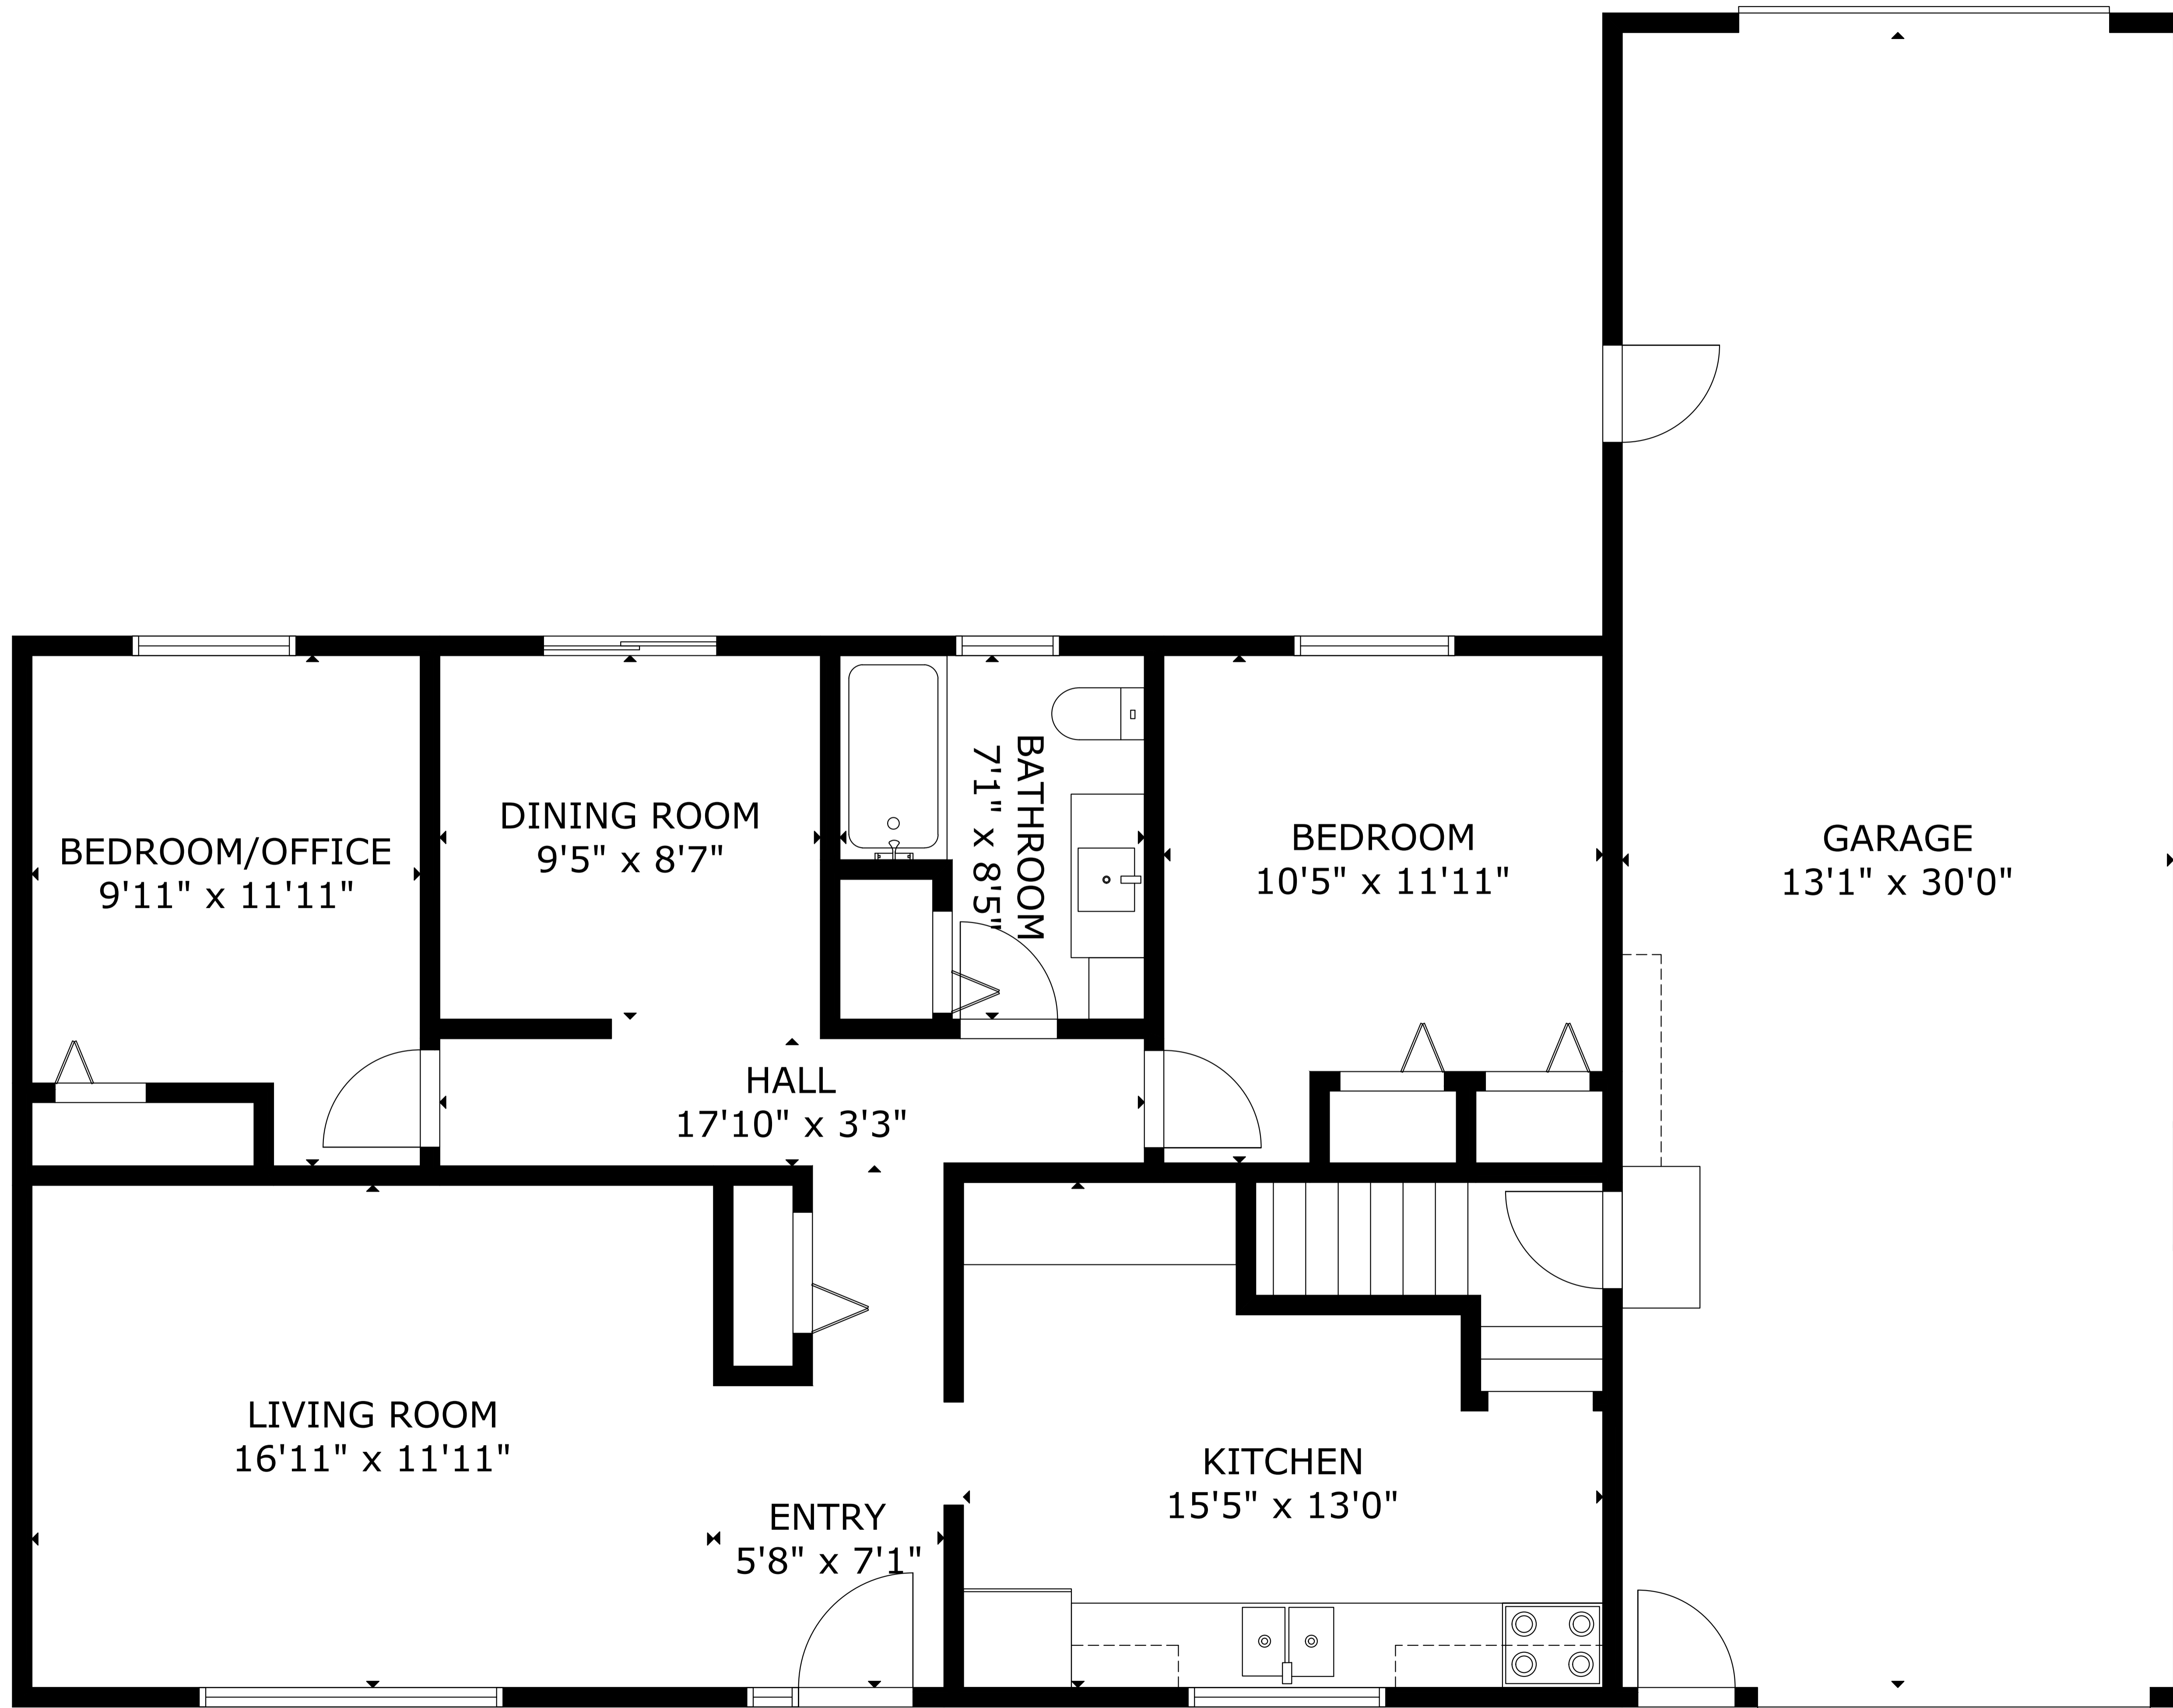

FLOOR 1

FLOOR 2

GROSS INTERNAL AREA  
 TOTAL: 2,019 sq.ft  
 FLOOR 1: 982 sq.ft, FLOOR 2: 1,037 sq.ft  
 EXCLUDED AREAS: GARAGE: 584 sq.ft  
 SIZE AND DIMENSIONS ARE APPROXIMATE, ACTUAL MAY VARY

GROSS INTERNAL AREA  
TOTAL: 2,019 sq.ft  
FLOOR 1: 982 sq.ft, FLOOR 2: 1,037 sq.ft  
EXCLUDED AREAS: GARAGE: 584 sq.ft

SIZE AND DIMENSIONS ARE APPROXIMATE, ACTUAL MAY VARY

GROSS INTERNAL AREA

TOTAL: 2,019 sq.ft

FLOOR 1: 982 sq.ft, FLOOR 2: 1,037 sq.ft

EXCLUDED AREAS: GARAGE: 584 sq.ft

SIZE AND DIMENSIONS ARE APPROXIMATE, ACTUAL MAY VARY