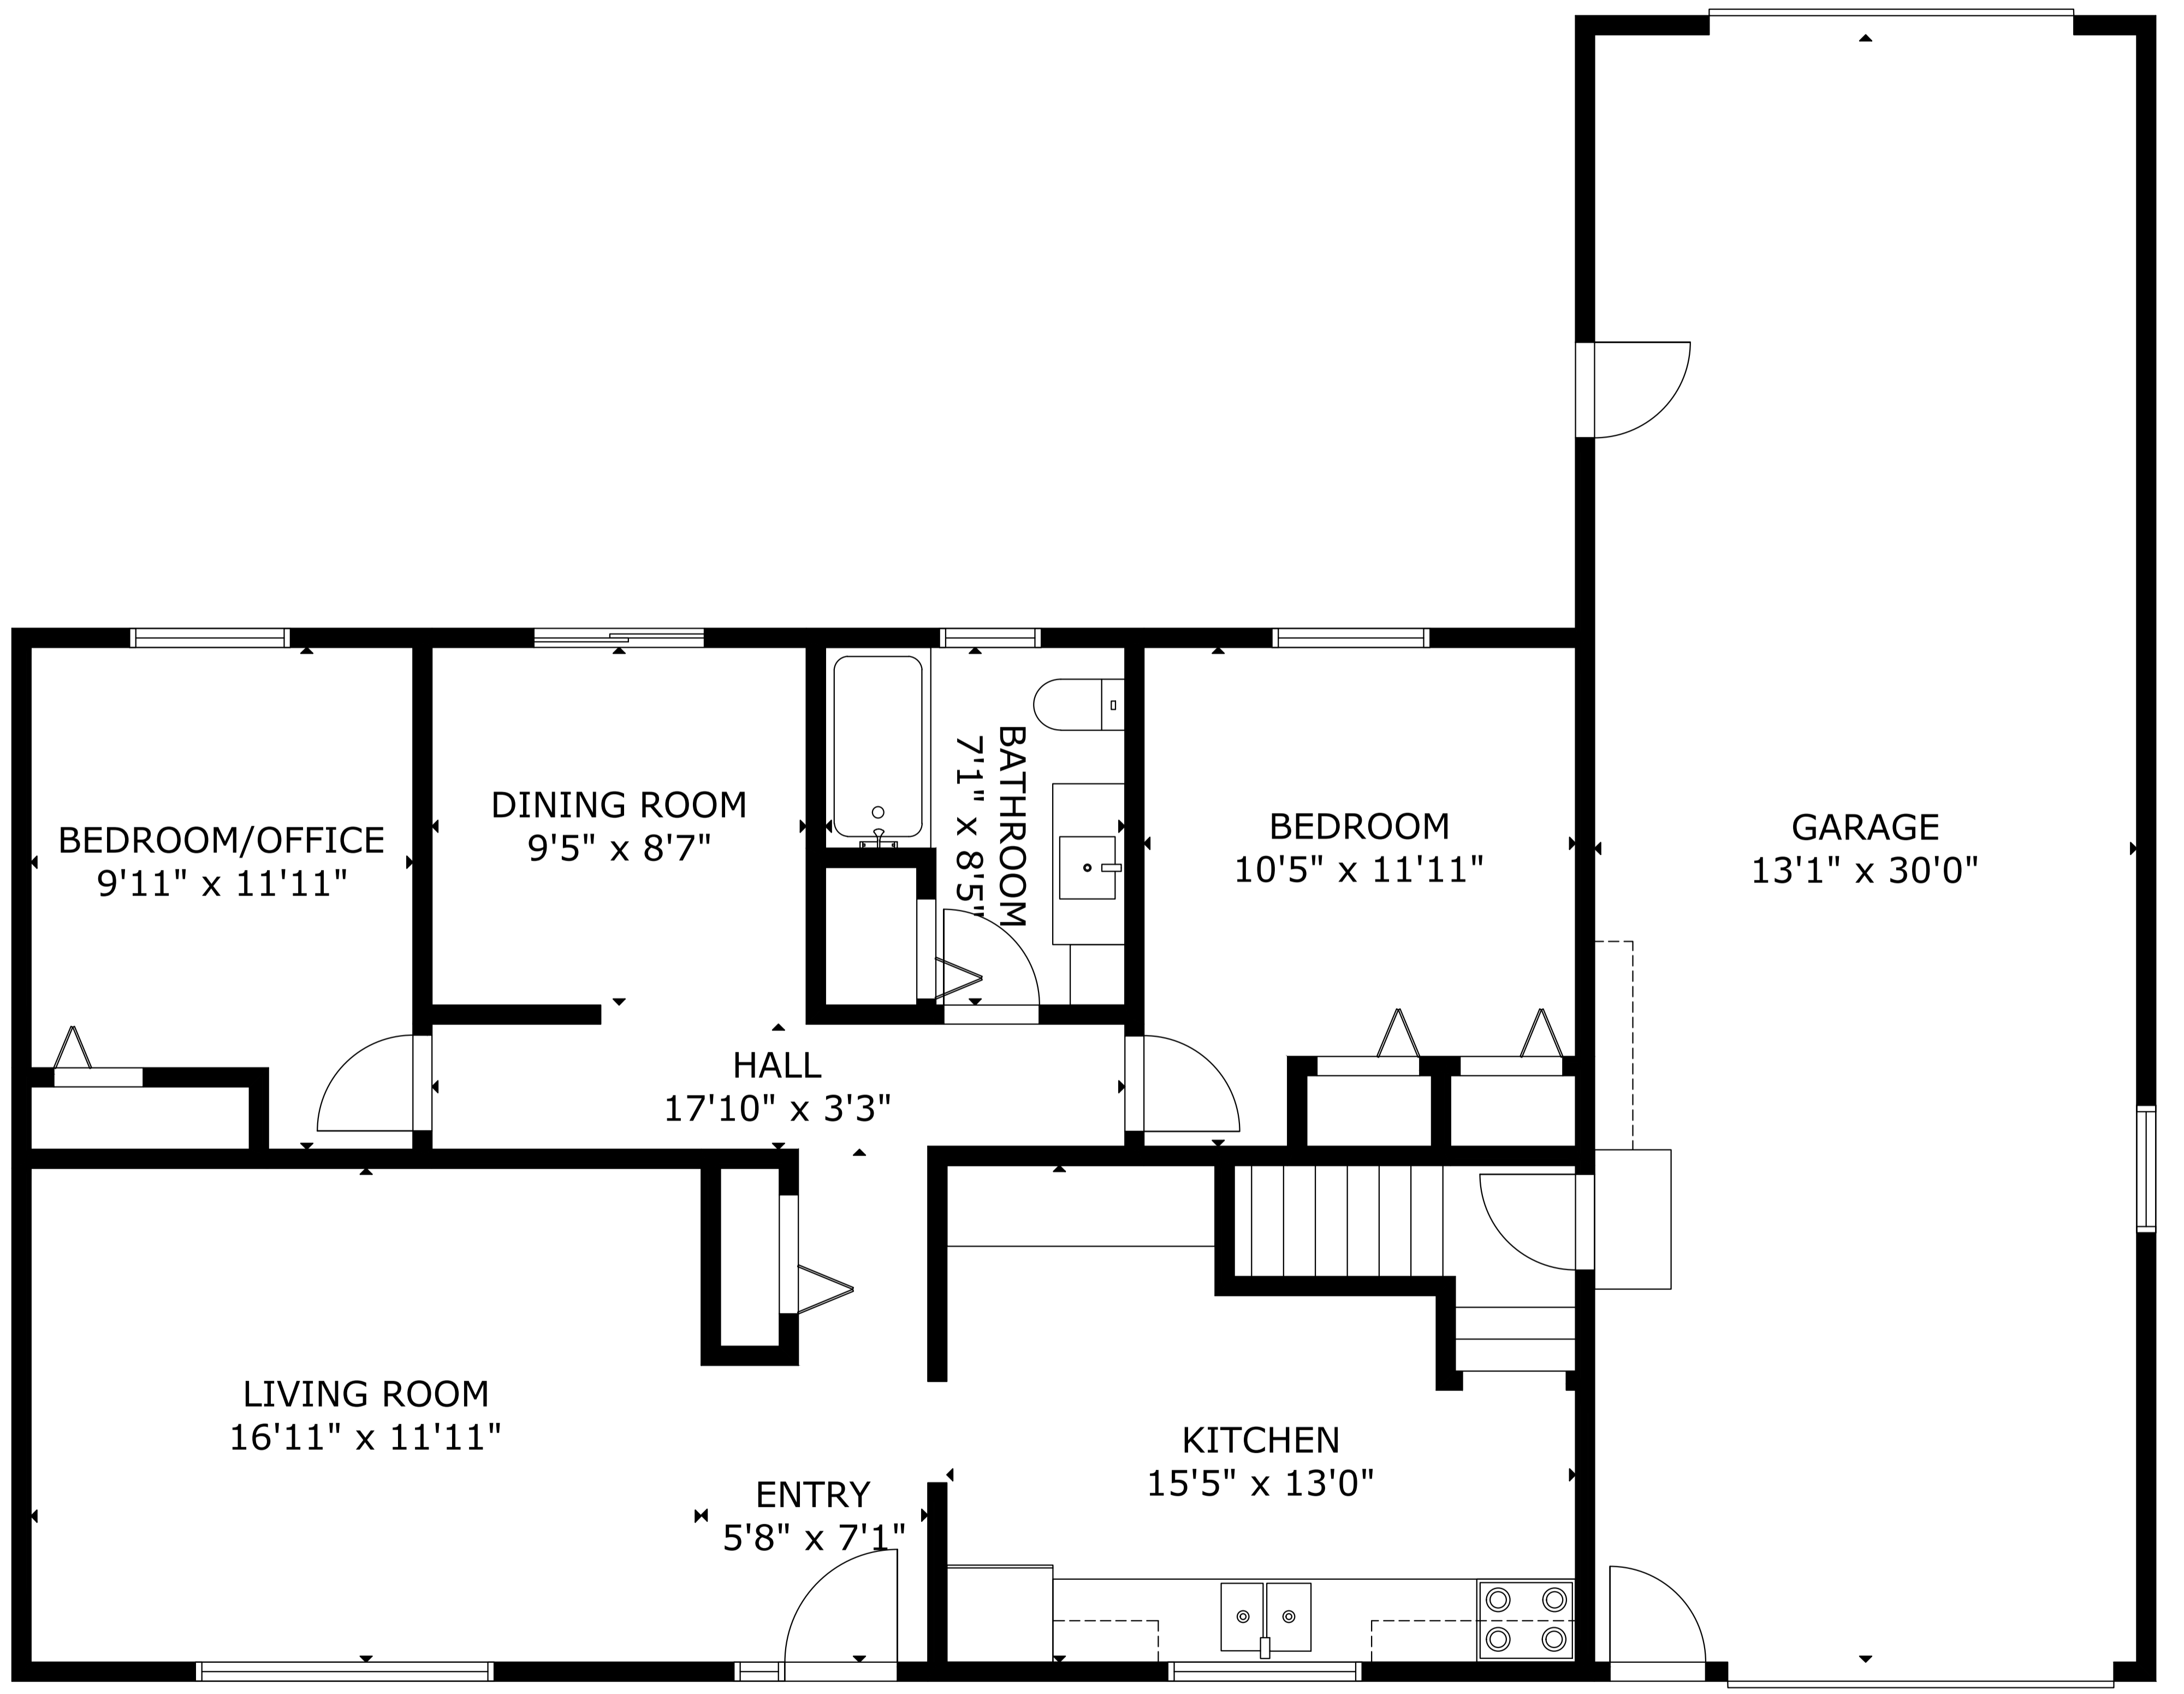

FLOOR 1

FLOOR 2

GROSS INTERNAL AREA  
 TOTAL: 2,019 sq.ft  
 FLOOR 1: 982 sq.ft, FLOOR 2: 1,037 sq.ft  
 EXCLUDED AREAS: GARAGE: 584 sq.ft  
 SIZE AND DIMENSIONS ARE APPROXIMATE, ACTUAL MAY VARY

GROSS INTERNAL AREA  
TOTAL: 2,019 sq.ft  
FLOOR 1: 982 sq.ft, FLOOR 2: 1,037 sq.ft  
EXCLUDED AREAS: GARAGE: 584 sq.ft

SIZE AND DIMENSIONS ARE APPROXIMATE, ACTUAL MAY VARY

GROSS INTERNAL AREA

TOTAL: 2,019 sq.ft

FLOOR 1: 982 sq.ft, FLOOR 2: 1,037 sq.ft

EXCLUDED AREAS: GARAGE: 584 sq.ft

SIZE AND DIMENSIONS ARE APPROXIMATE, ACTUAL MAY VARY