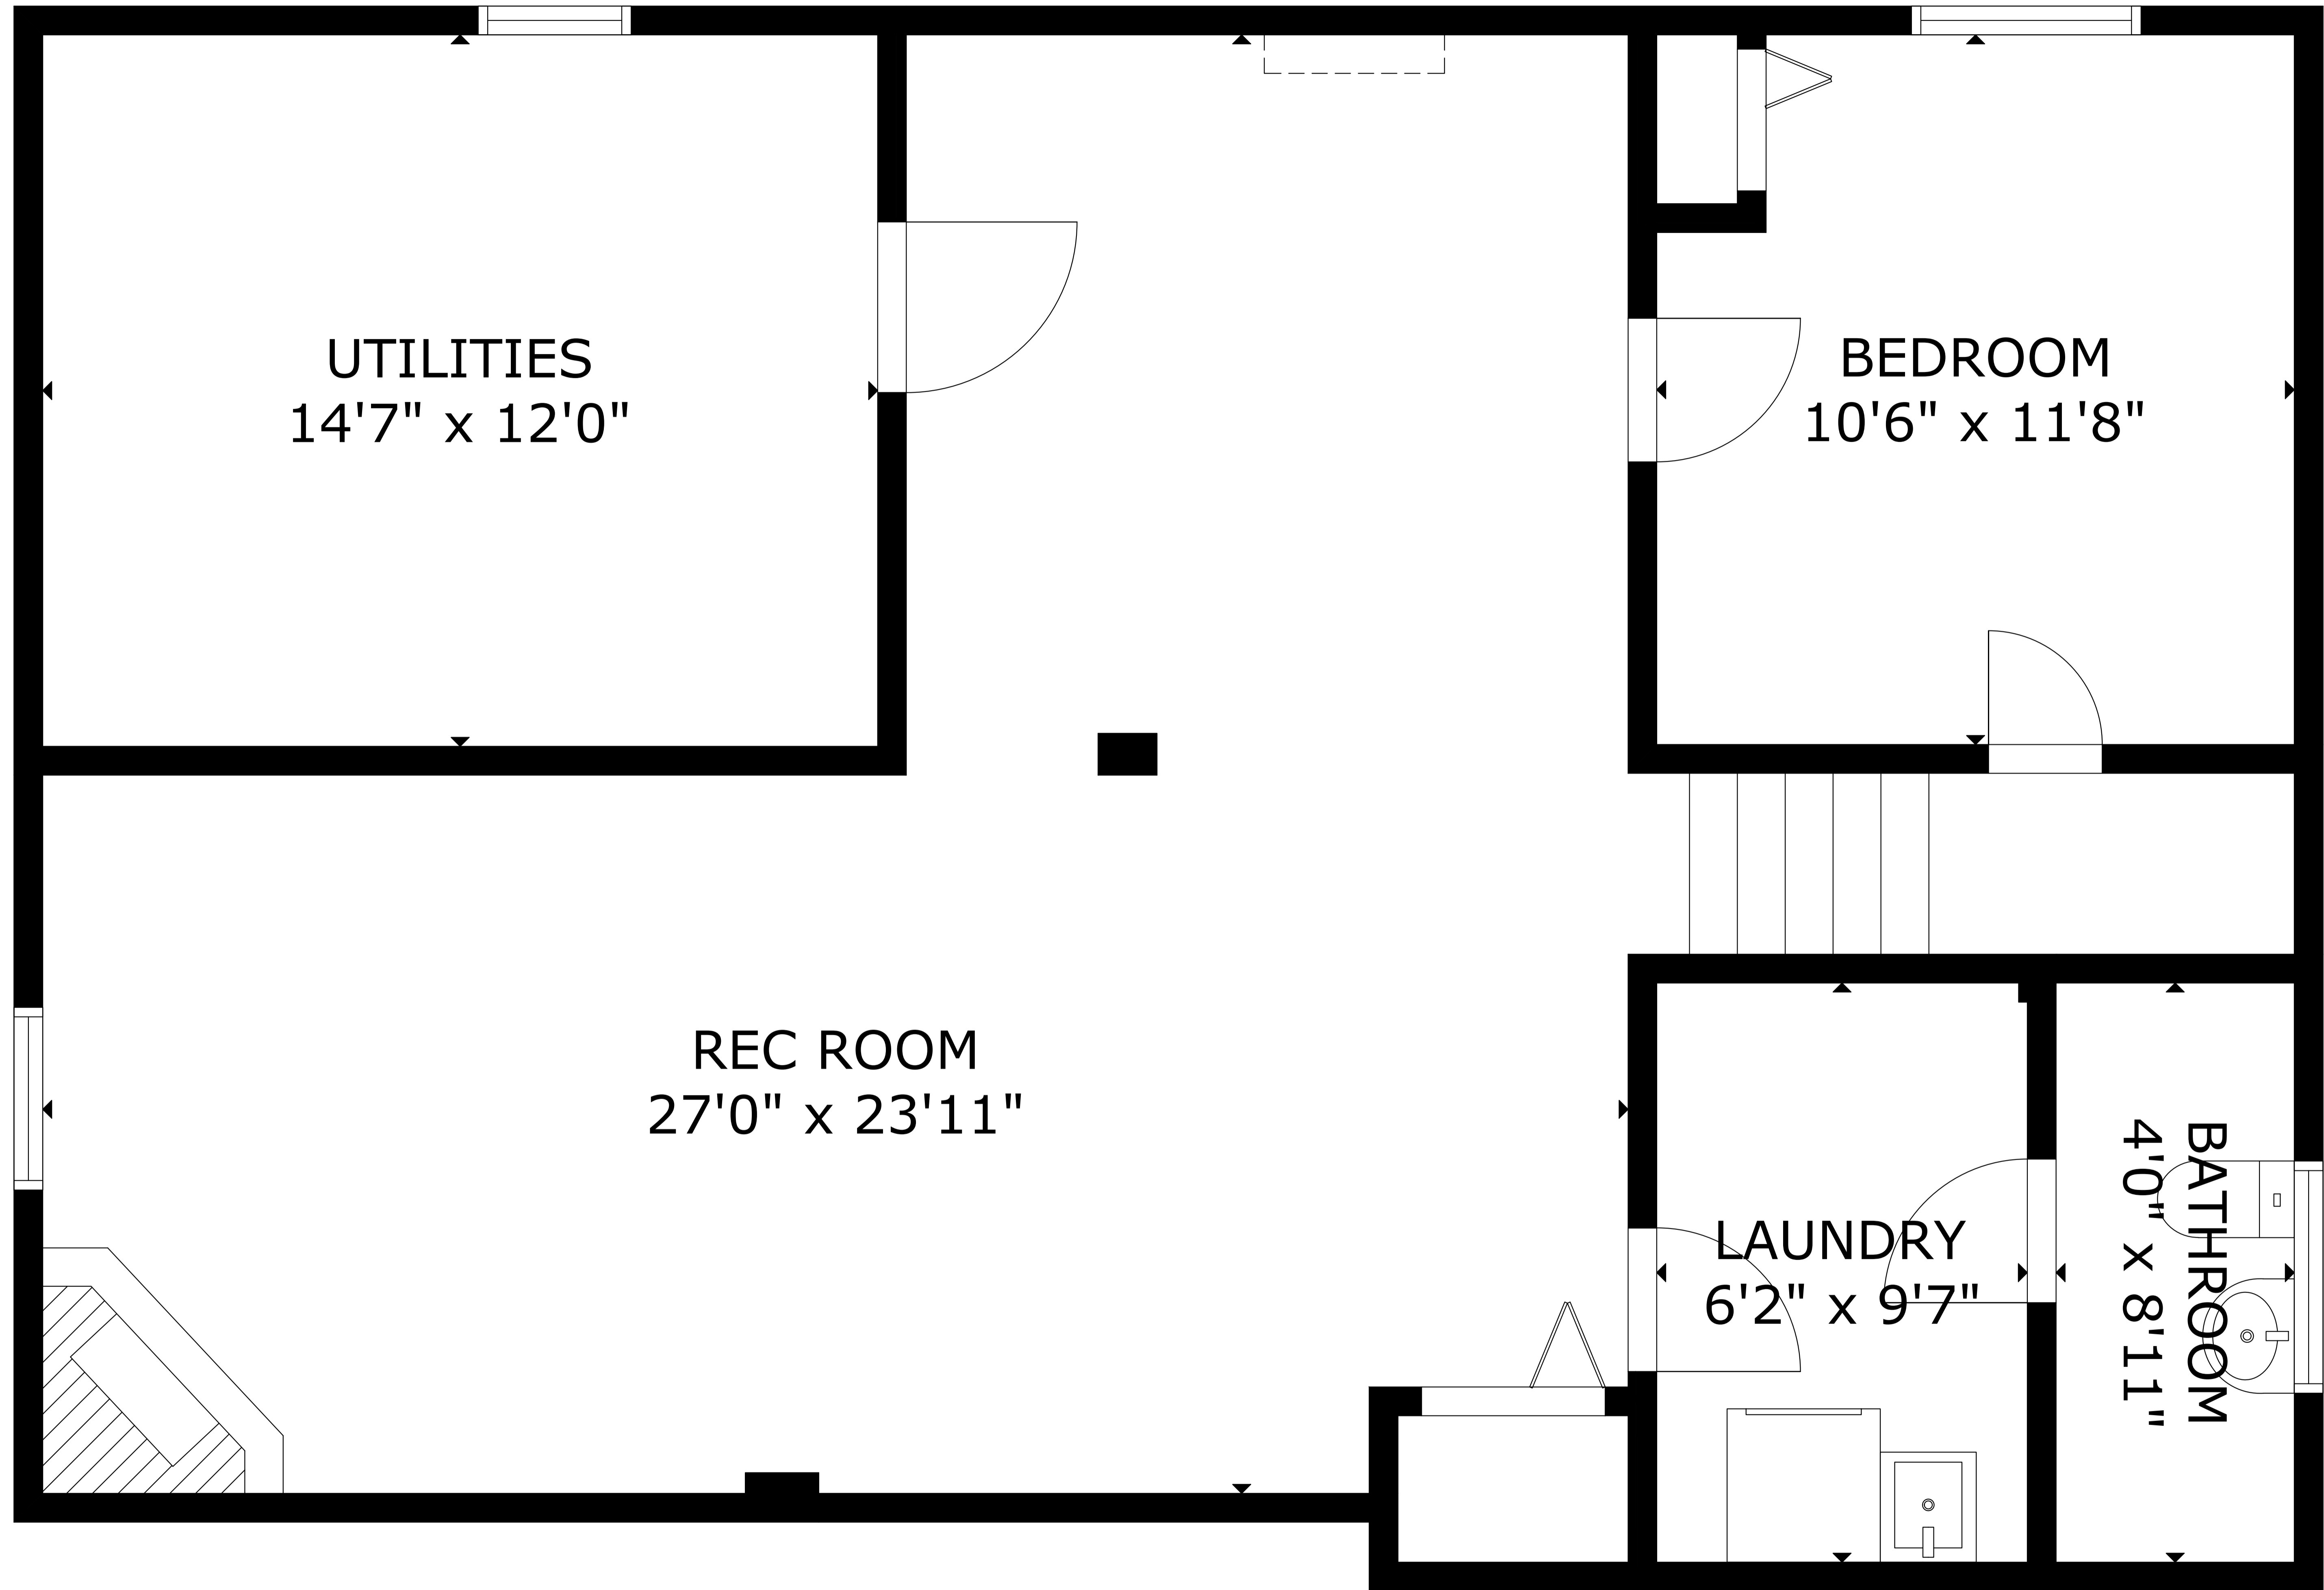

FLOOR 1

FLOOR 2

GROSS INTERNAL AREA  
 TOTAL: 2,019 sq.ft  
 FLOOR 1: 982 sq.ft, FLOOR 2: 1,037 sq.ft  
 EXCLUDED AREAS: GARAGE: 584 sq.ft  
 SIZE AND DIMENSIONS ARE APPROXIMATE, ACTUAL MAY VARY

GROSS INTERNAL AREA  
TOTAL: 2,019 sq.ft  
FLOOR 1: 982 sq.ft, FLOOR 2: 1,037 sq.ft  
EXCLUDED AREAS: GARAGE: 584 sq.ft

SIZE AND DIMENSIONS ARE APPROXIMATE, ACTUAL MAY VARY

GROSS INTERNAL AREA

TOTAL: 2,019 sq.ft

FLOOR 1: 982 sq.ft, FLOOR 2: 1,037 sq.ft

EXCLUDED AREAS: GARAGE: 584 sq.ft

SIZE AND DIMENSIONS ARE APPROXIMATE, ACTUAL MAY VARY