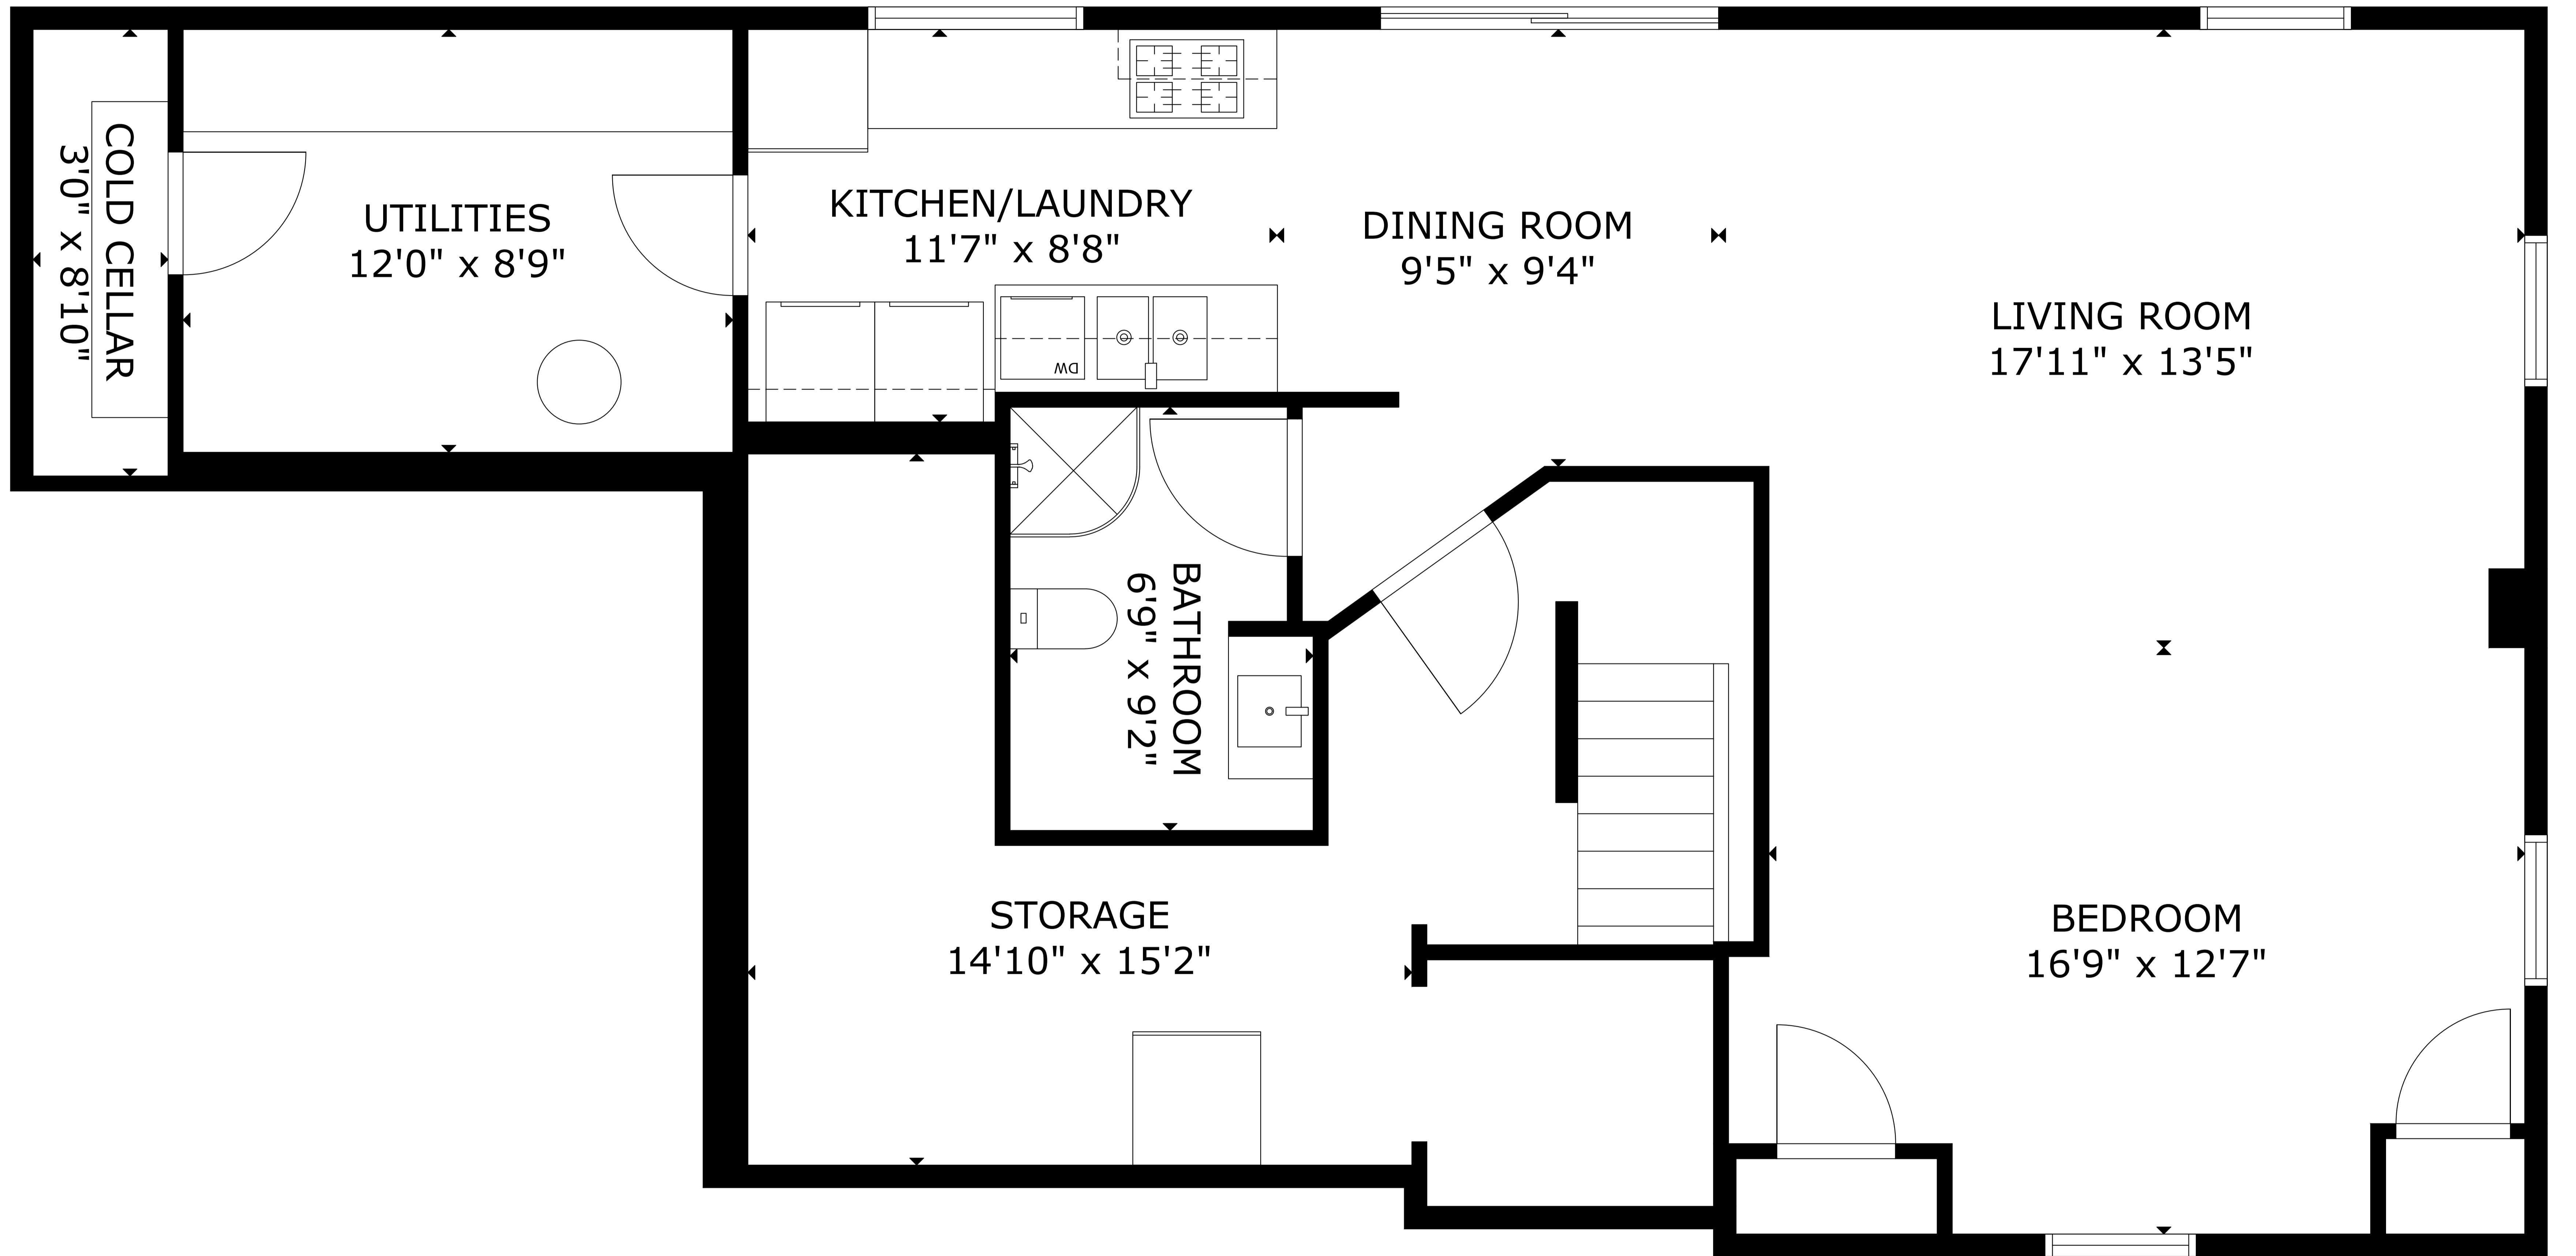

GROSS INTERNAL AREA
 TOTAL: 2399 sq.ft
 FLOOR 1: 1172 sq.ft, FLOOR 2: 1227 sq.ft
 EXCLUDED AREAS: GARAGE: 382 sq.ft
 SIZE AND DIMENSIONS ARE APPROXIMATE, ACTUAL MAY VARY

GROSS INTERNAL AREA
 TOTAL: 2399 sq.ft
 FLOOR 1: 1172 sq.ft, FLOOR 2: 1227 sq.ft
 EXCLUDED AREAS: GARAGE: 382 sq.ft

SIZE AND DIMENSIONS ARE APPROXIMATE, ACTUAL MAY VARY

GROSS INTERNAL AREA

TOTAL: 2399 sq.ft

FLOOR 1: 1172 sq.ft, FLOOR 2: 1227 sq.ft

EXCLUDED AREAS: GARAGE: 382 sq.ft

SIZE AND DIMENSIONS ARE APPROXIMATE, ACTUAL MAY VARY