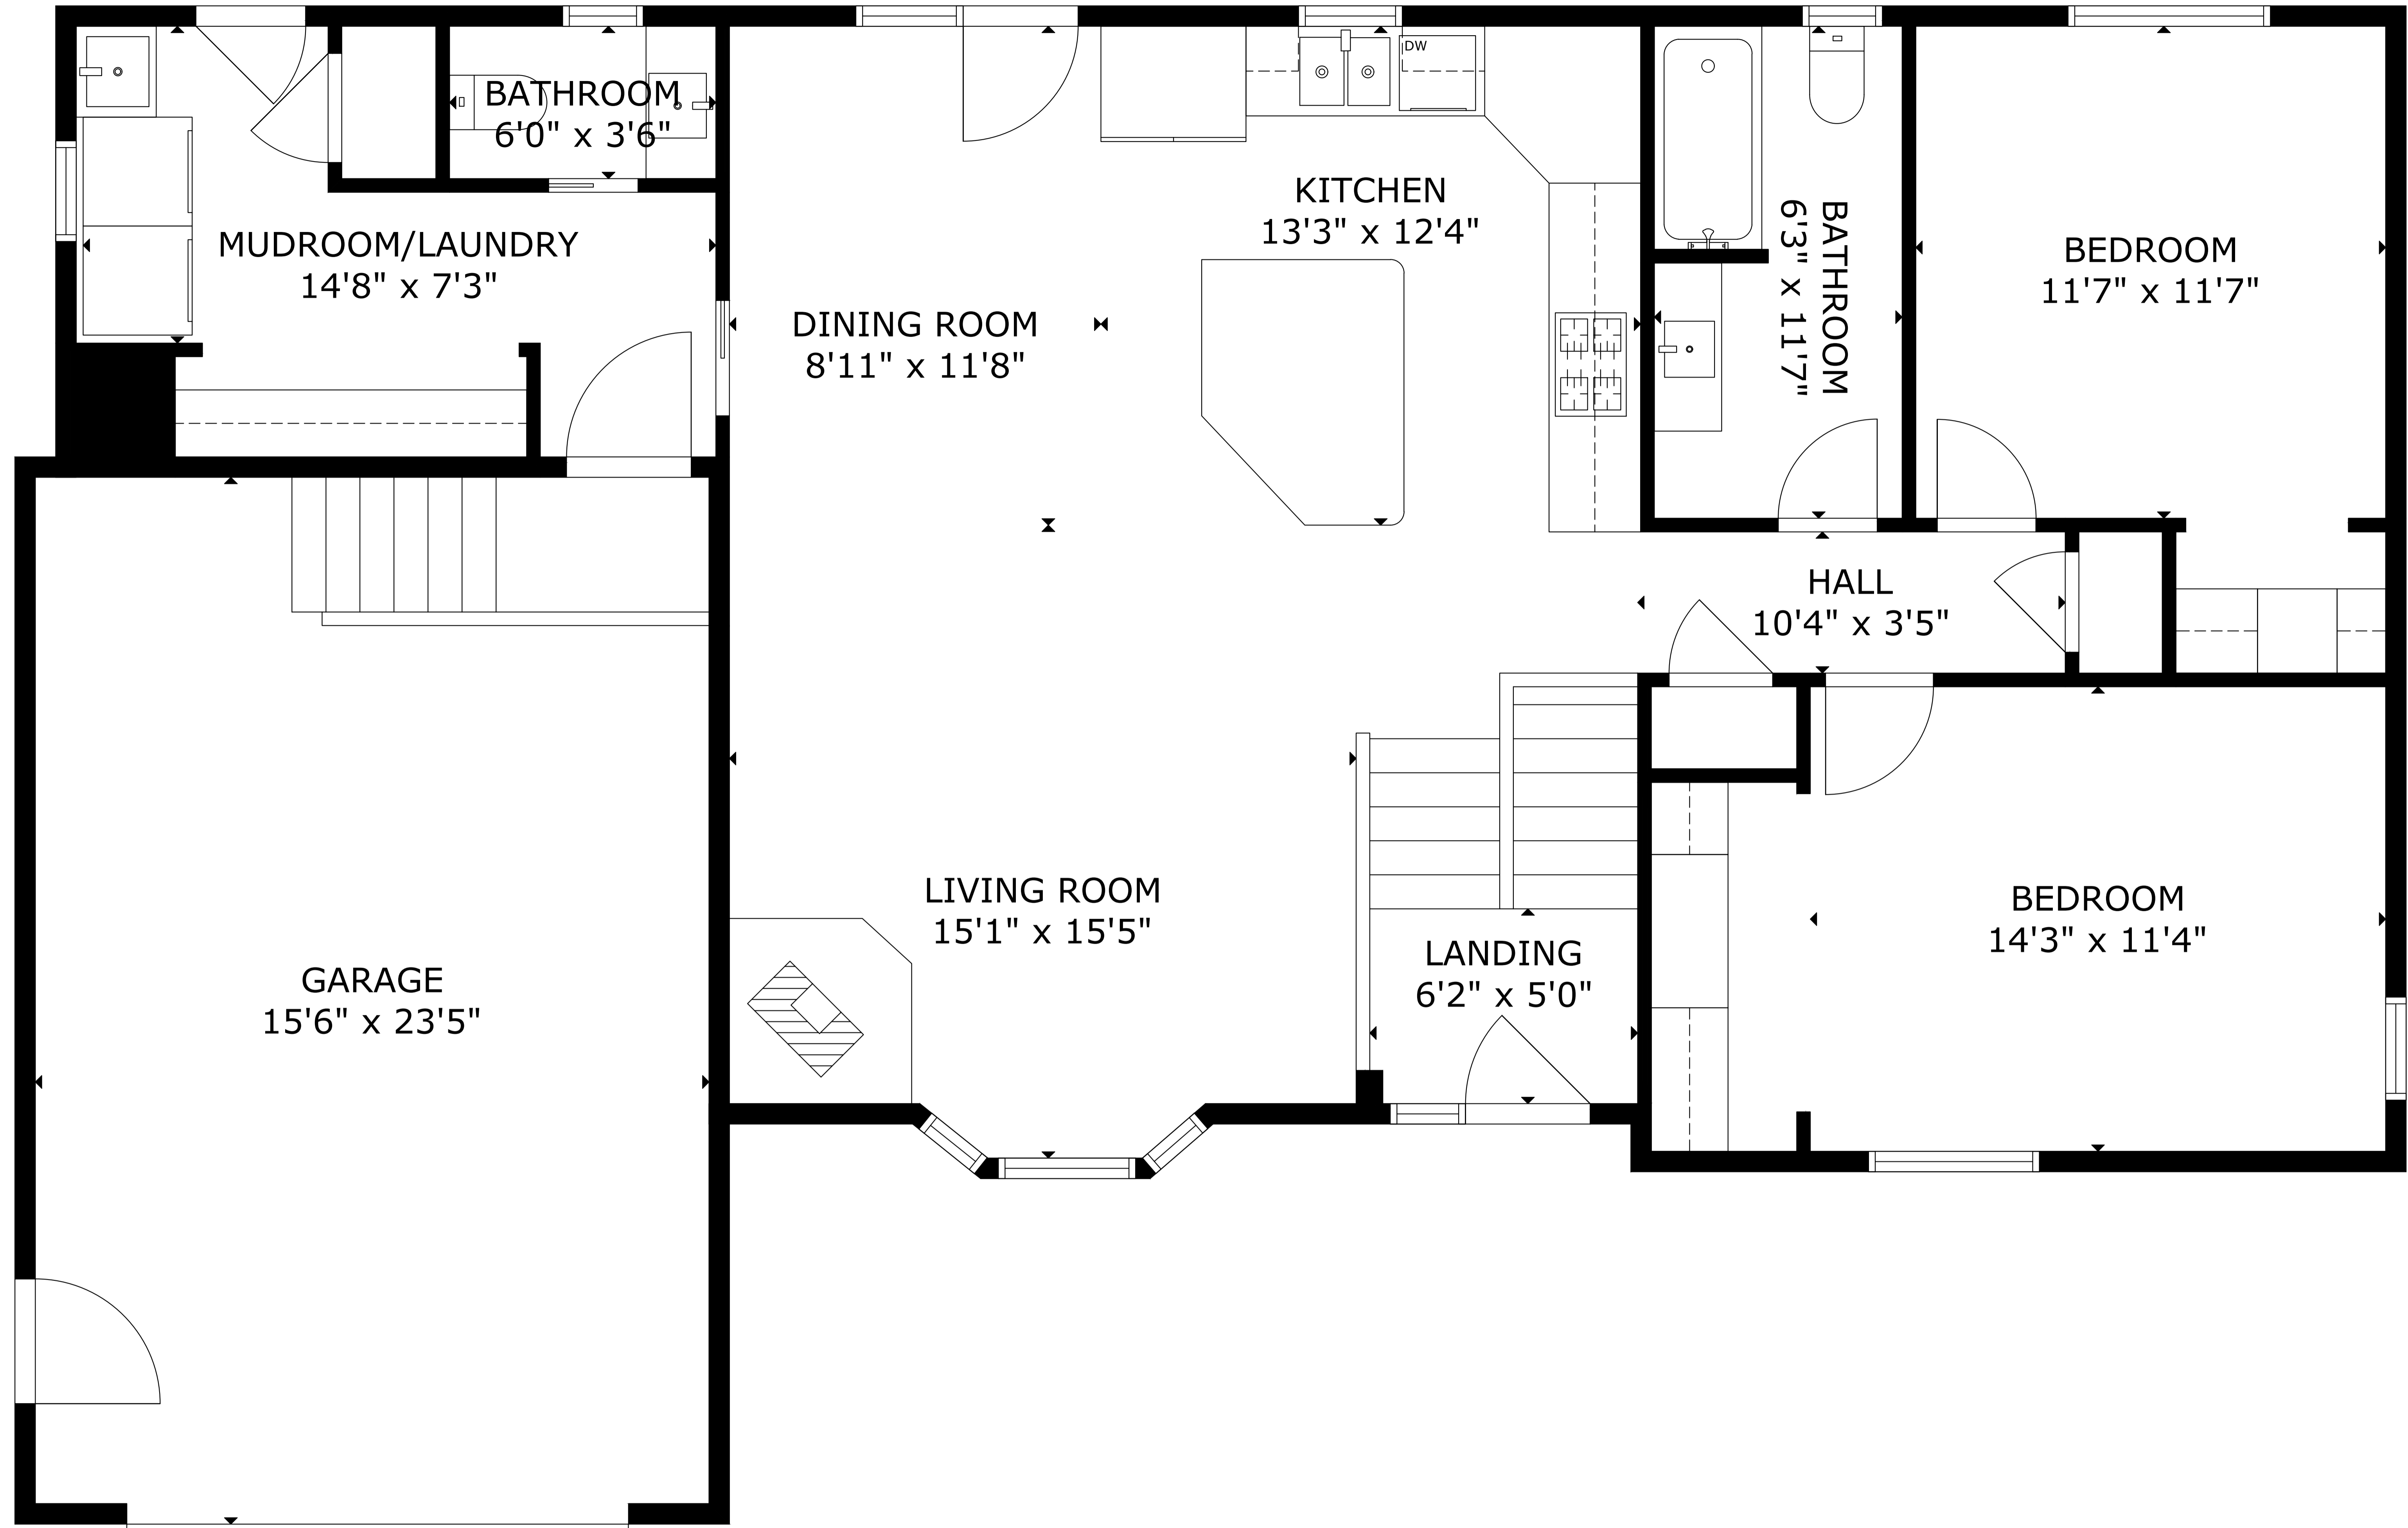

GROSS INTERNAL AREA
 TOTAL: 2399 sq.ft
 FLOOR 1: 1172 sq.ft, FLOOR 2: 1227 sq.ft
 EXCLUDED AREAS: GARAGE: 382 sq.ft
 SIZE AND DIMENSIONS ARE APPROXIMATE, ACTUAL MAY VARY

GROSS INTERNAL AREA
 TOTAL: 2399 sq.ft
 FLOOR 1: 1172 sq.ft, FLOOR 2: 1227 sq.ft
 EXCLUDED AREAS: GARAGE: 382 sq.ft

SIZE AND DIMENSIONS ARE APPROXIMATE, ACTUAL MAY VARY

GROSS INTERNAL AREA

TOTAL: 2399 sq.ft

FLOOR 1: 1172 sq.ft, FLOOR 2: 1227 sq.ft

EXCLUDED AREAS: GARAGE: 382 sq.ft

SIZE AND DIMENSIONS ARE APPROXIMATE, ACTUAL MAY VARY