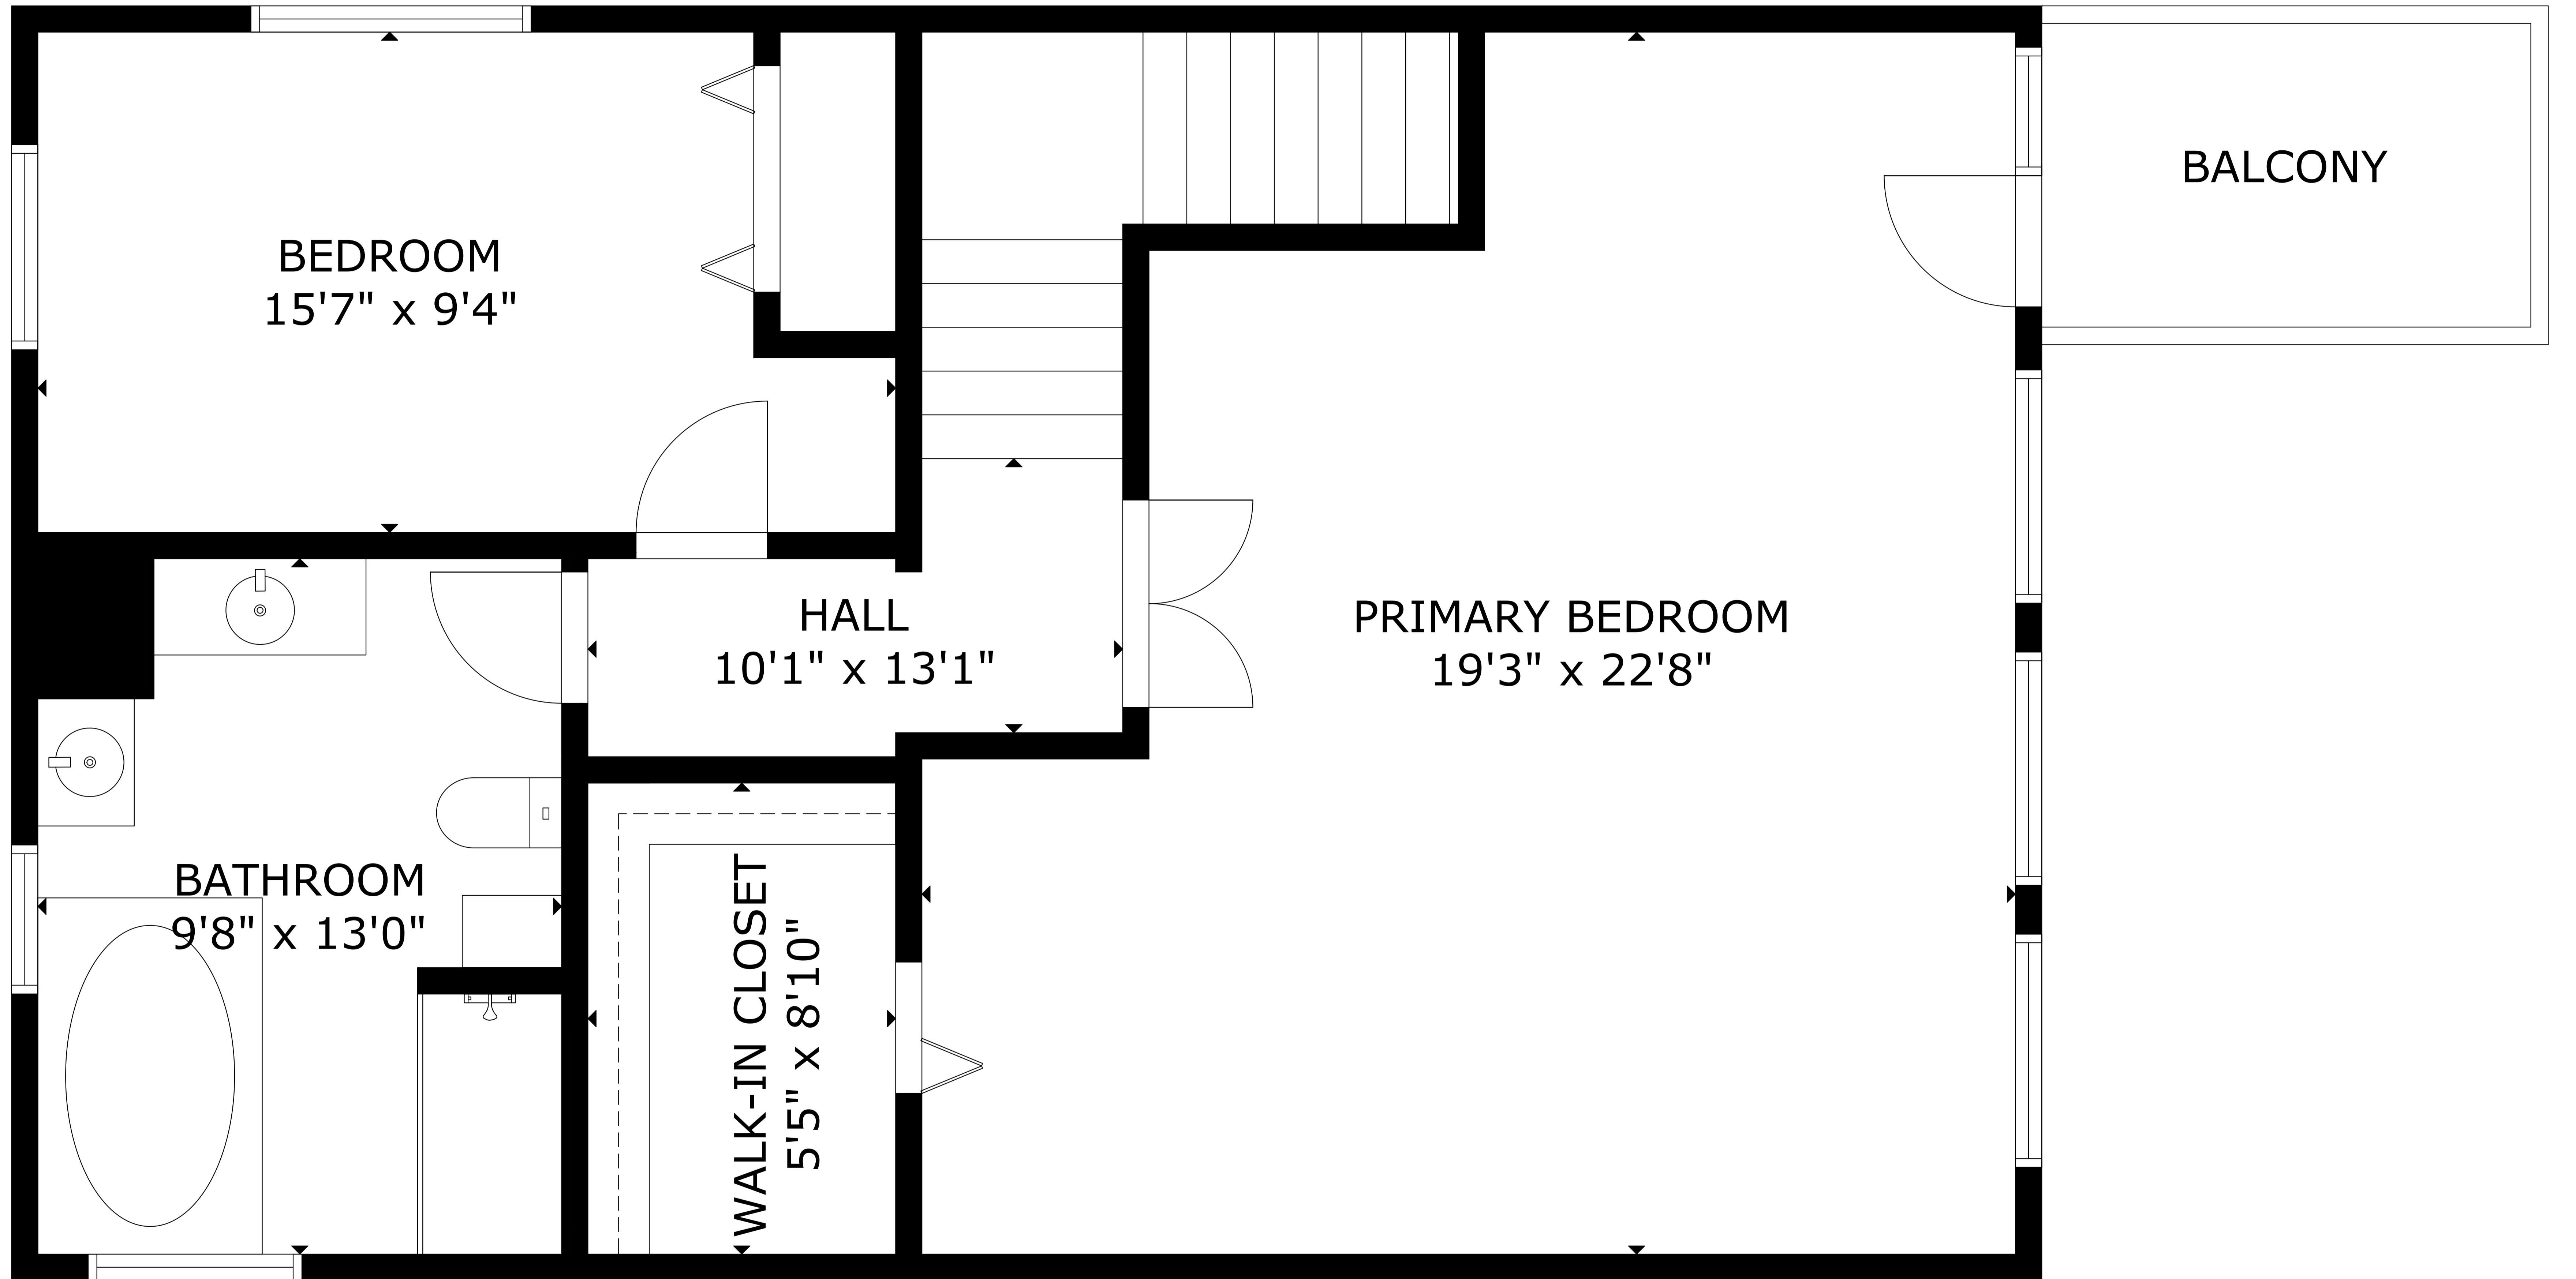

FLOOR 1

FLOOR 2

FLOOR 3

GROSS INTERNAL AREA
 TOTAL: 3,089 sq ft
 FLOOR 1: 1,011 sq ft, FLOOR 2: 1,230 sq ft, FLOOR 3: 848 sq ft
 SIZE AND DIMENSIONS ARE APPROXIMATE, ACTUAL MAY VARY

UNFINISHED BASEMENT
45'11" x 21'6"

GROSS INTERNAL AREA
TOTAL: 3,089 sq ft

FLOOR 1: 1,011 sq ft, FLOOR 2: 1,230 sq ft, FLOOR 3: 848 sq ft
SIZE AND DIMENSIONS ARE APPROXIMATE, ACTUAL MAY VARY

GROSS INTERNAL AREA
TOTAL: 3,089 sq ft

FLOOR 1: 1,011 sq ft, FLOOR 2: 1,230 sq ft, FLOOR 3: 848 sq ft
SIZE AND DIMENSIONS ARE APPROXIMATE, ACTUAL MAY VARY

GROSS INTERNAL AREA
TOTAL: 3,089 sq ft

FLOOR 1: 1,011 sq ft, FLOOR 2: 1,230 sq ft, FLOOR 3: 848 sq ft
SIZE AND DIMENSIONS ARE APPROXIMATE, ACTUAL MAY VARY