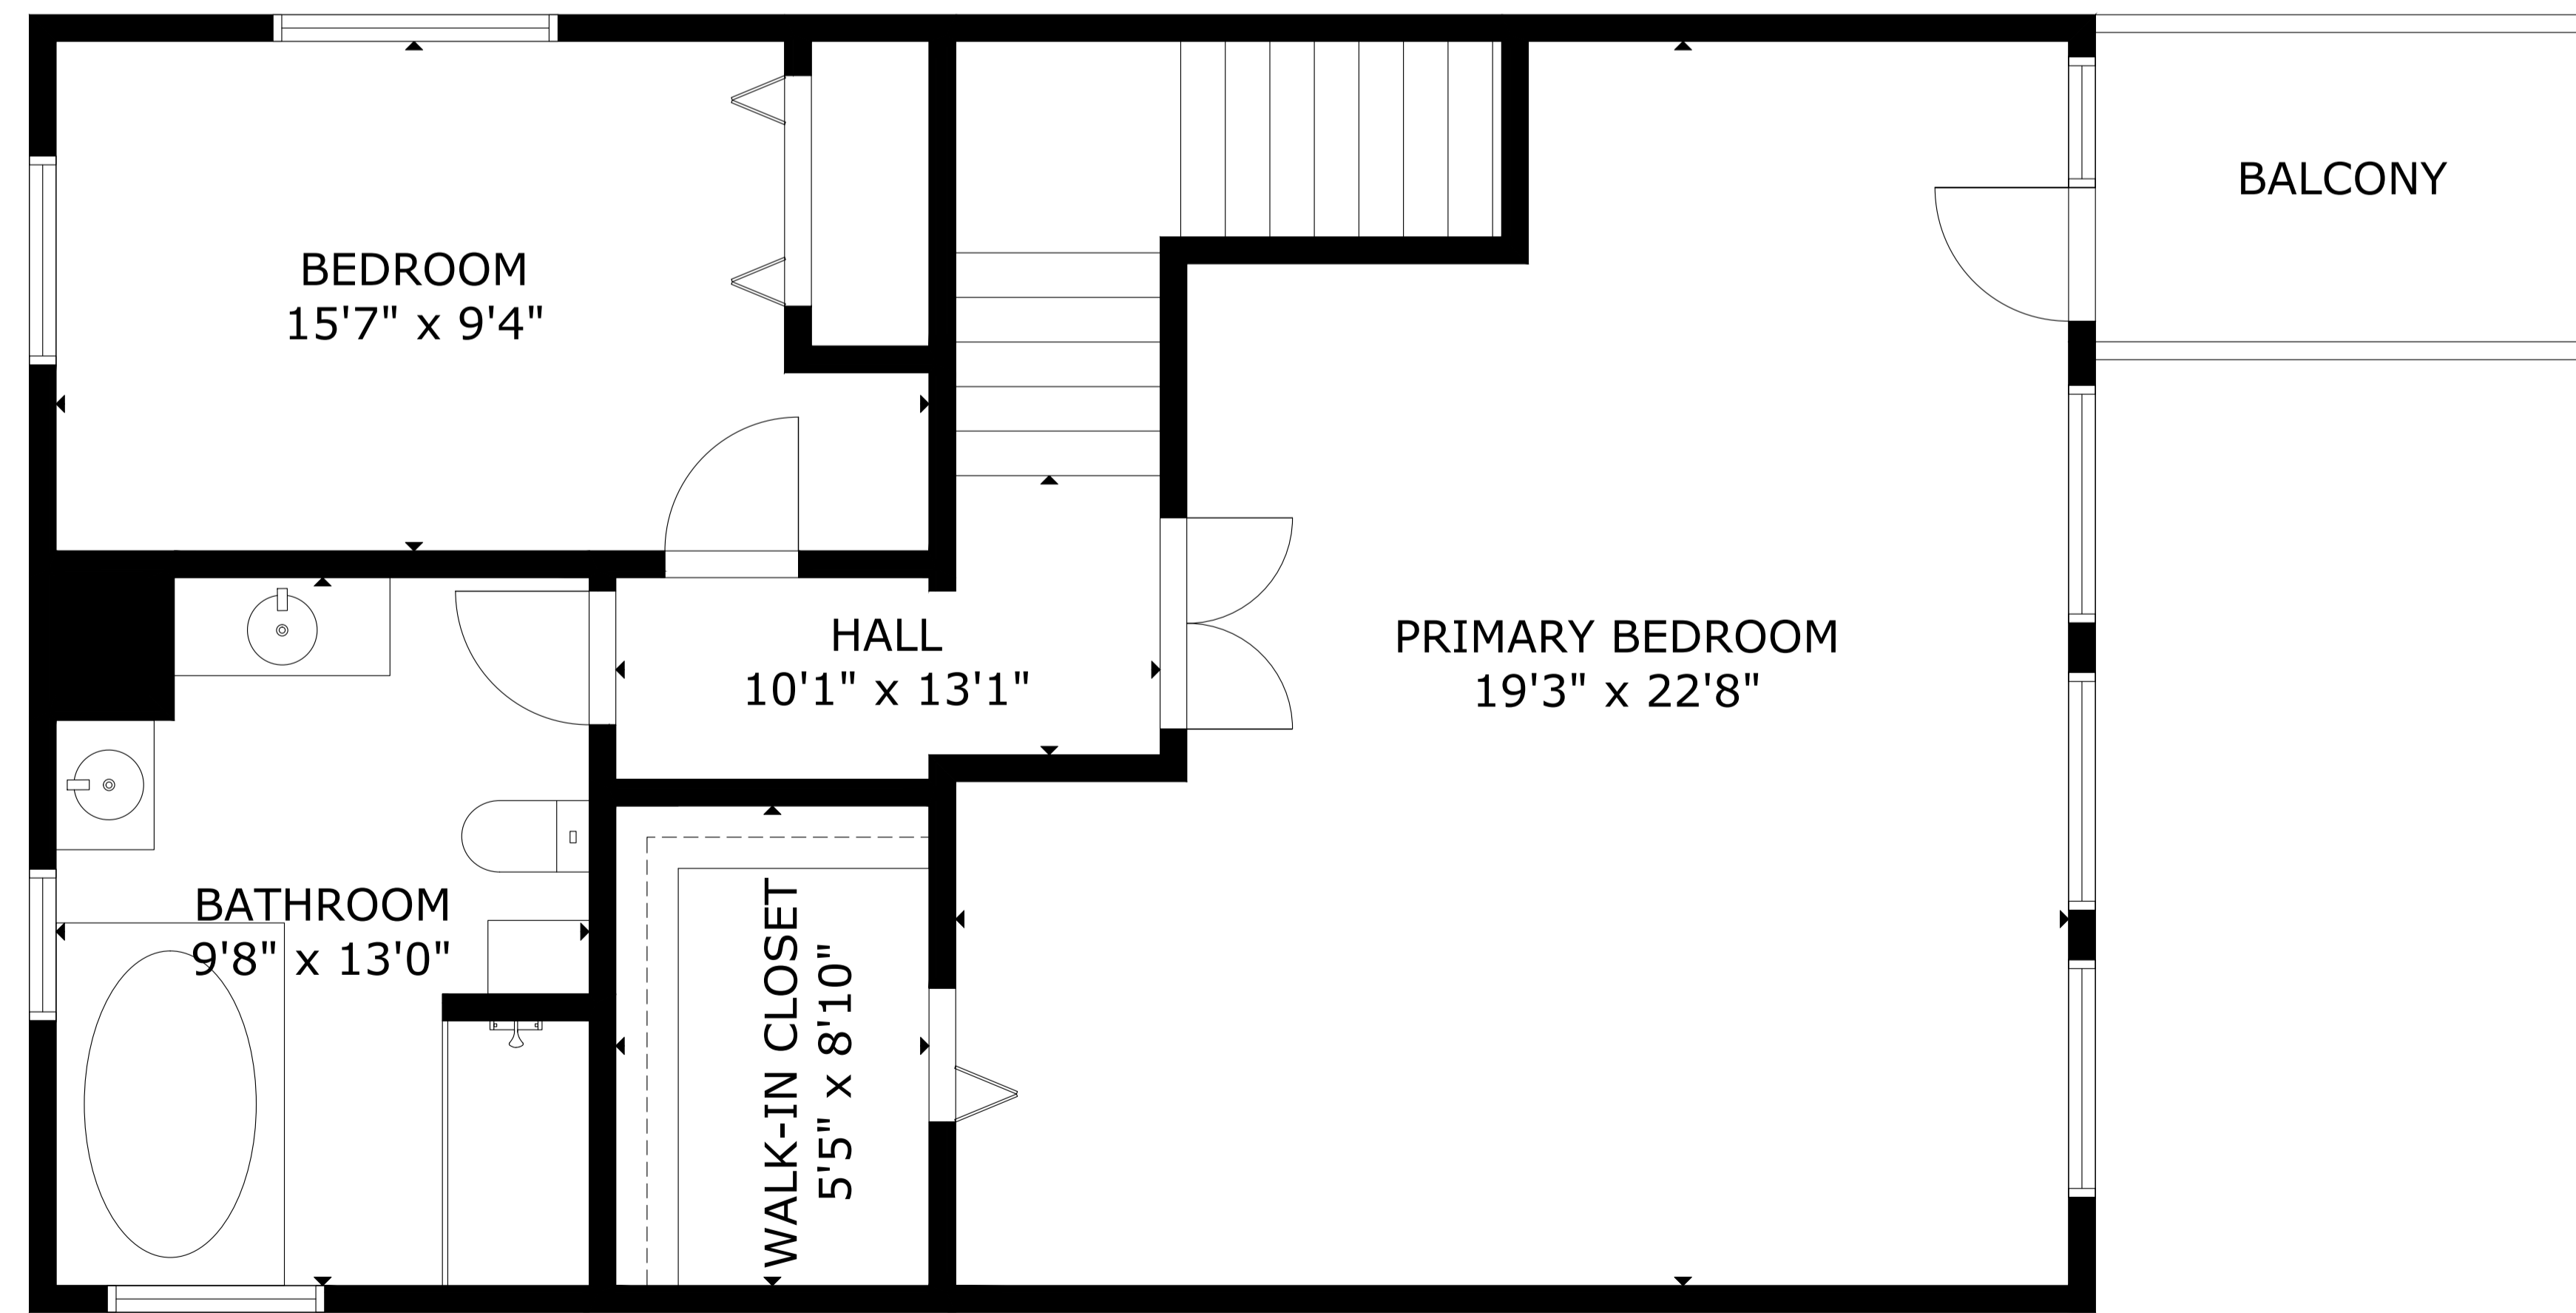

FLOOR 1

FLOOR 2

FLOOR 3

GROSS INTERNAL AREA
 TOTAL: 3,089 sq ft
 FLOOR 1: 1,011 sq ft, FLOOR 2: 1,230 sq ft, FLOOR 3: 848 sq ft
 SIZE AND DIMENSIONS ARE APPROXIMATE, ACTUAL MAY VARY

UNFINISHED BASEMENT
45'11" x 21'6"

GROSS INTERNAL AREA
TOTAL: 3,089 sq ft

FLOOR 1: 1,011 sq ft, FLOOR 2: 1,230 sq ft, FLOOR 3: 848 sq ft
SIZE AND DIMENSIONS ARE APPROXIMATE, ACTUAL MAY VARY

GROSS INTERNAL AREA
TOTAL: 3,089 sq ft

FLOOR 1: 1,011 sq ft, FLOOR 2: 1,230 sq ft, FLOOR 3: 848 sq ft
SIZE AND DIMENSIONS ARE APPROXIMATE, ACTUAL MAY VARY

GROSS INTERNAL AREA
TOTAL: 3,089 sq ft

FLOOR 1: 1,011 sq ft, FLOOR 2: 1,230 sq ft, FLOOR 3: 848 sq ft
SIZE AND DIMENSIONS ARE APPROXIMATE, ACTUAL MAY VARY