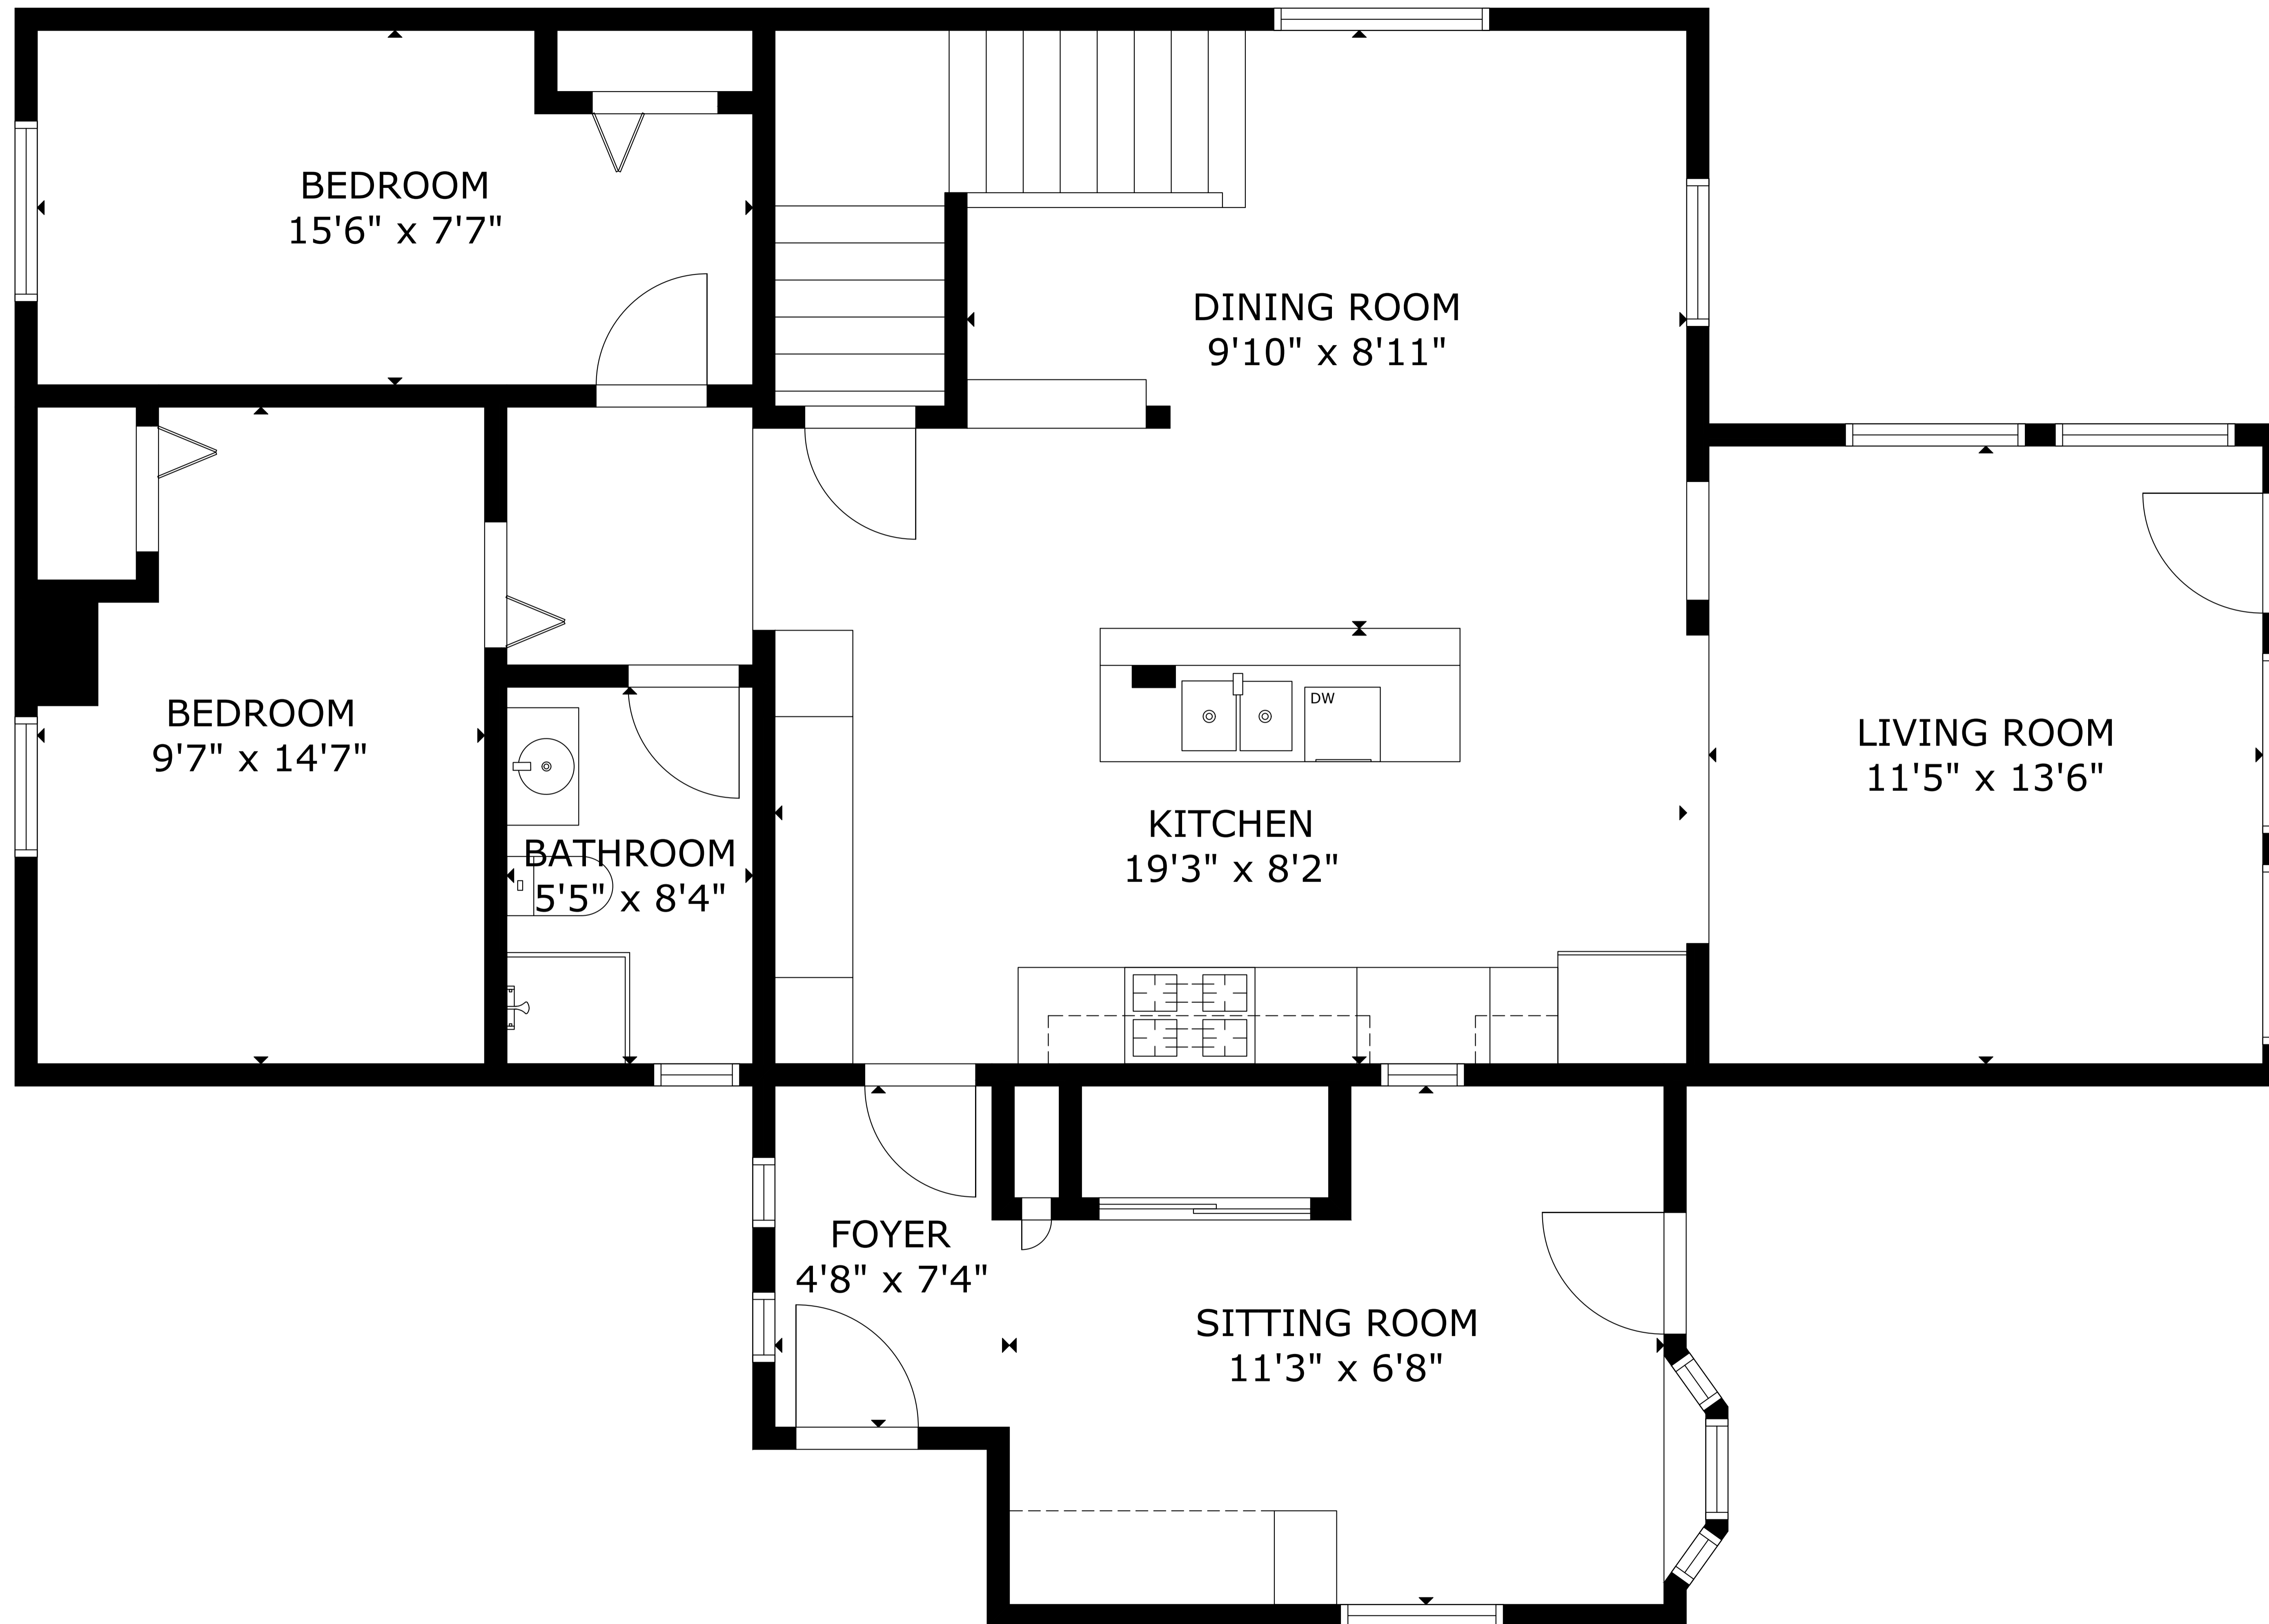

FLOOR 1

FLOOR 2

FLOOR 3

GROSS INTERNAL AREA
 TOTAL: 3,089 sq ft
 FLOOR 1: 1,011 sq ft, FLOOR 2: 1,230 sq ft, FLOOR 3: 848 sq ft
 SIZE AND DIMENSIONS ARE APPROXIMATE, ACTUAL MAY VARY

UNFINISHED BASEMENT
45'11" x 21'6"

GROSS INTERNAL AREA
TOTAL: 3,089 sq ft

FLOOR 1: 1,011 sq ft, FLOOR 2: 1,230 sq ft, FLOOR 3: 848 sq ft
SIZE AND DIMENSIONS ARE APPROXIMATE, ACTUAL MAY VARY

GROSS INTERNAL AREA
TOTAL: 3,089 sq ft

FLOOR 1: 1,011 sq ft, FLOOR 2: 1,230 sq ft, FLOOR 3: 848 sq ft
SIZE AND DIMENSIONS ARE APPROXIMATE, ACTUAL MAY VARY

GROSS INTERNAL AREA
TOTAL: 3,089 sq ft

FLOOR 1: 1,011 sq ft, FLOOR 2: 1,230 sq ft, FLOOR 3: 848 sq ft
SIZE AND DIMENSIONS ARE APPROXIMATE, ACTUAL MAY VARY