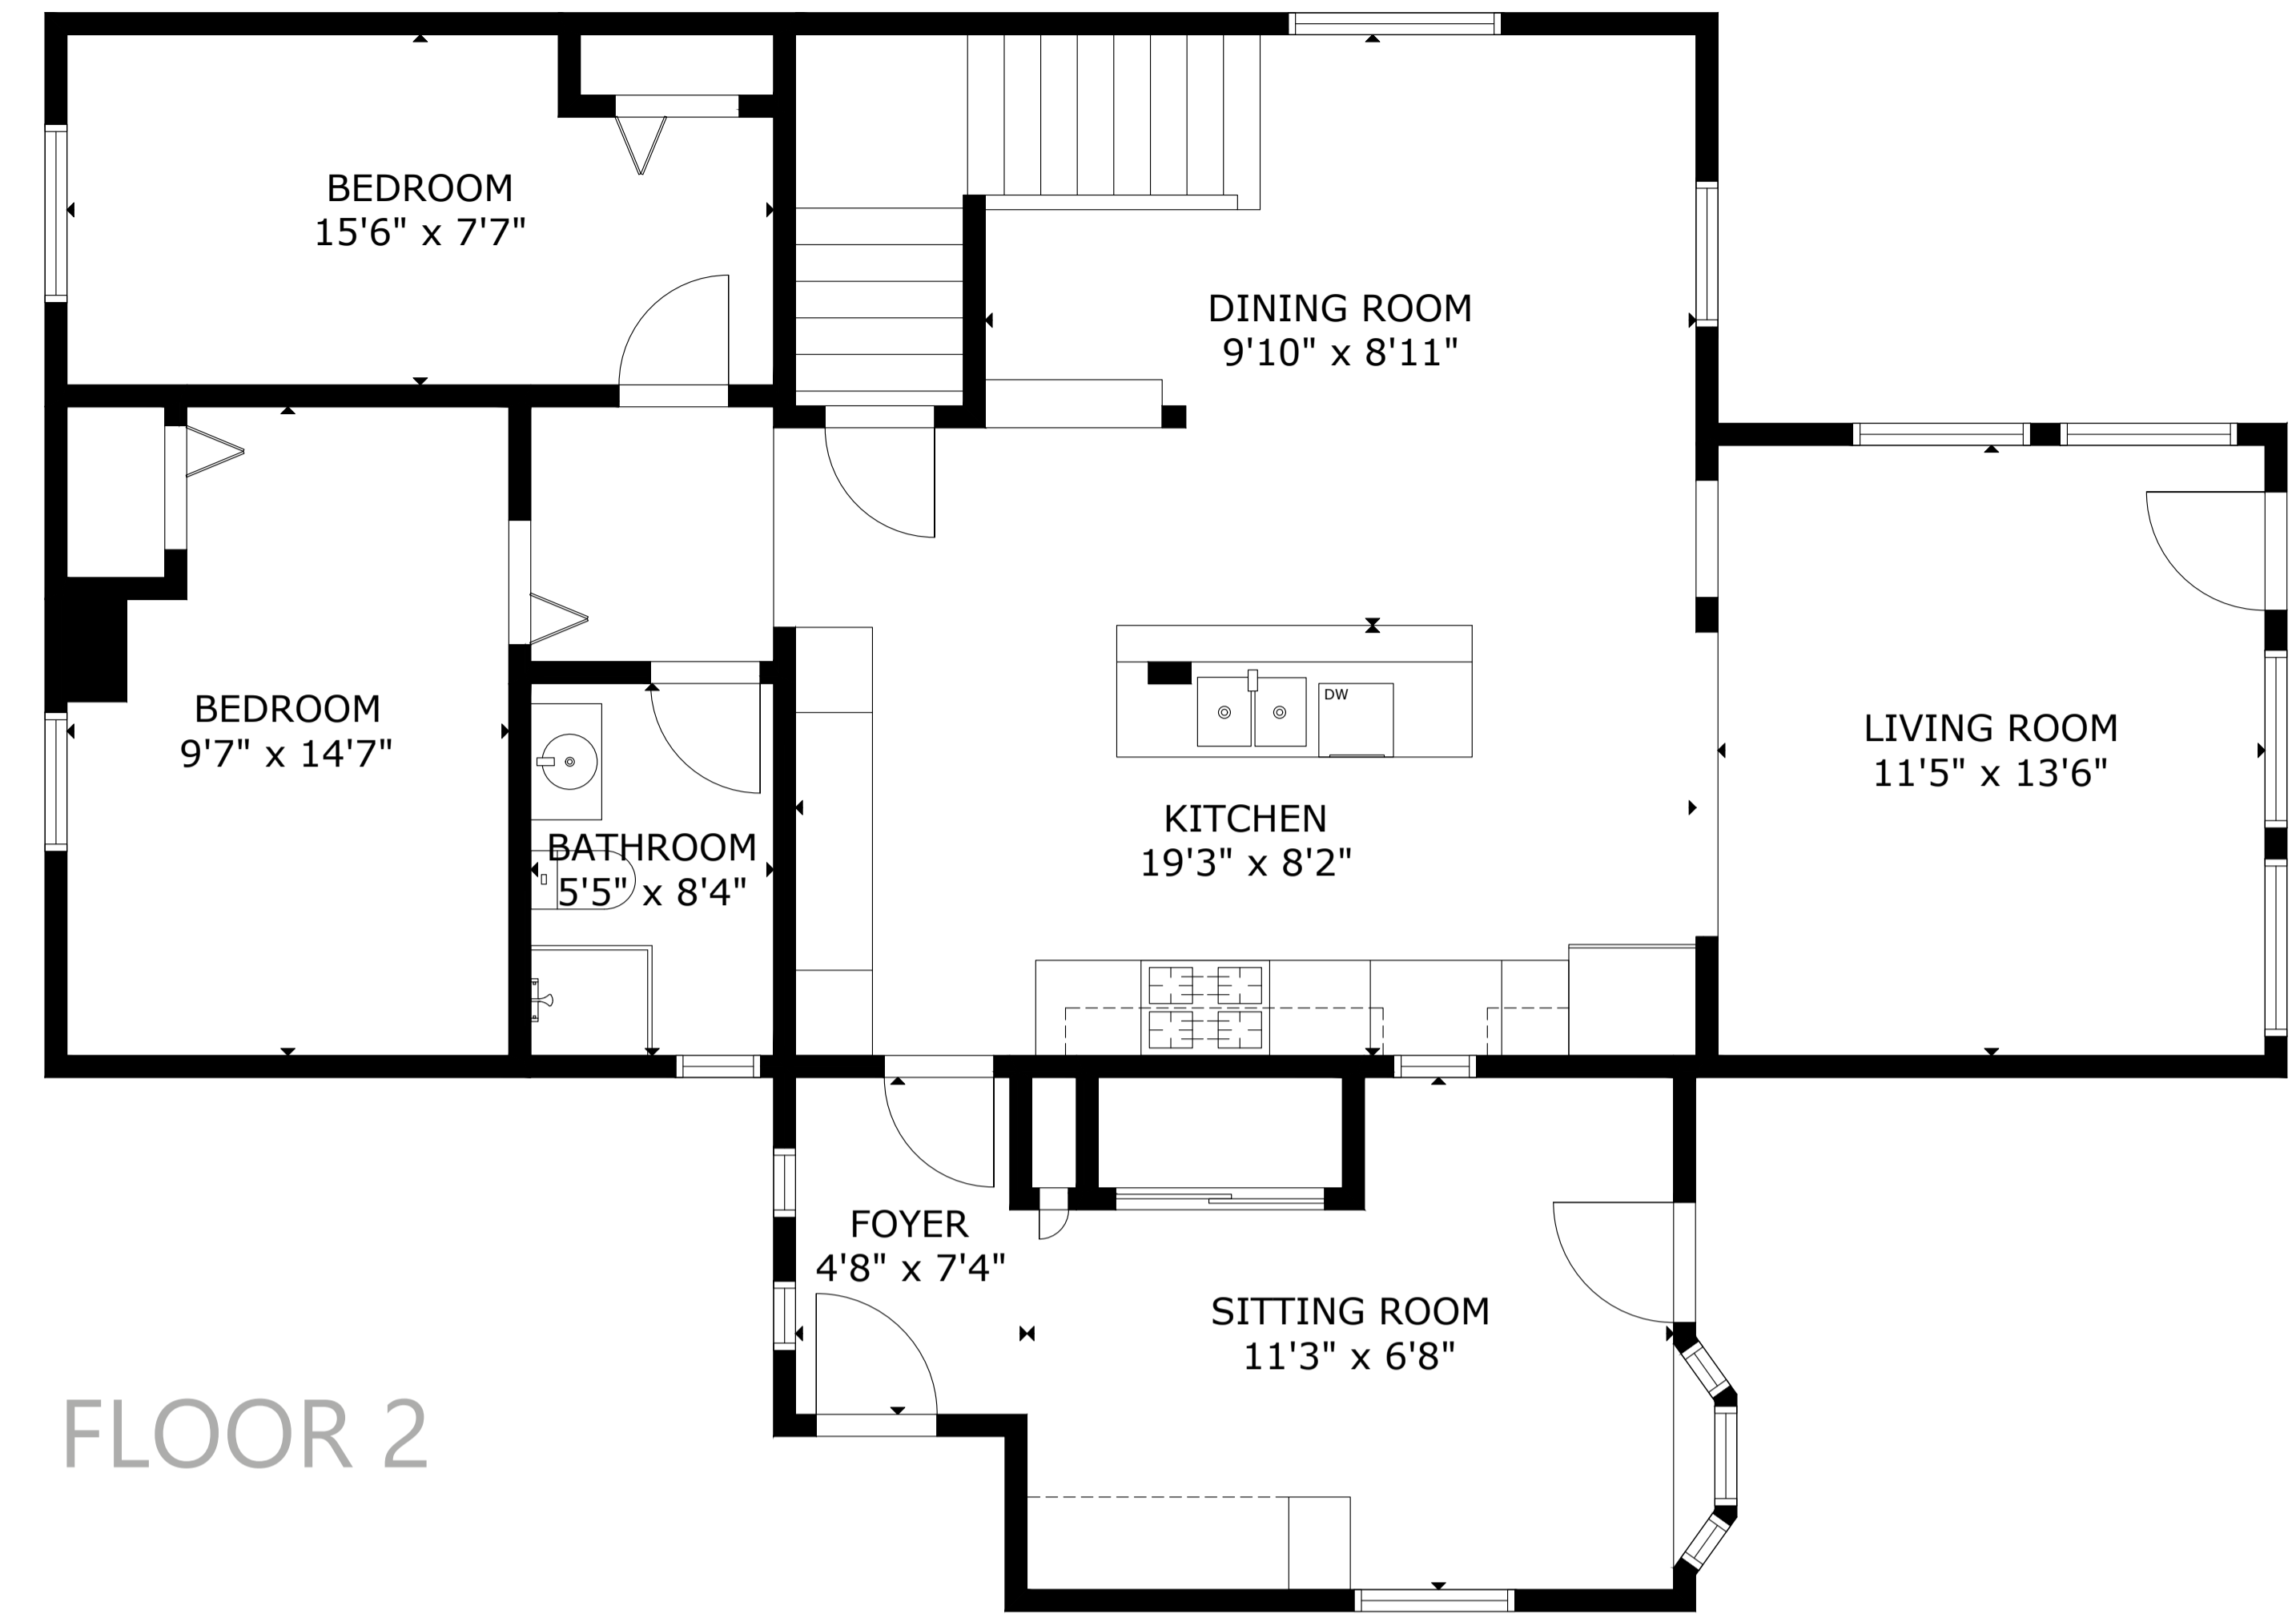

FLOOR 1

FLOOR 2

FLOOR 3

GROSS INTERNAL AREA
 TOTAL: 3,089 sq ft
 FLOOR 1: 1,011 sq ft, FLOOR 2: 1,230 sq ft, FLOOR 3: 848 sq ft
 SIZE AND DIMENSIONS ARE APPROXIMATE, ACTUAL MAY VARY

UNFINISHED BASEMENT
45'11" x 21'6"

GROSS INTERNAL AREA
TOTAL: 3,089 sq ft

FLOOR 1: 1,011 sq ft, FLOOR 2: 1,230 sq ft, FLOOR 3: 848 sq ft
SIZE AND DIMENSIONS ARE APPROXIMATE, ACTUAL MAY VARY

GROSS INTERNAL AREA
TOTAL: 3,089 sq ft

FLOOR 1: 1,011 sq ft, FLOOR 2: 1,230 sq ft, FLOOR 3: 848 sq ft
SIZE AND DIMENSIONS ARE APPROXIMATE, ACTUAL MAY VARY

GROSS INTERNAL AREA
TOTAL: 3,089 sq ft

FLOOR 1: 1,011 sq ft, FLOOR 2: 1,230 sq ft, FLOOR 3: 848 sq ft
SIZE AND DIMENSIONS ARE APPROXIMATE, ACTUAL MAY VARY