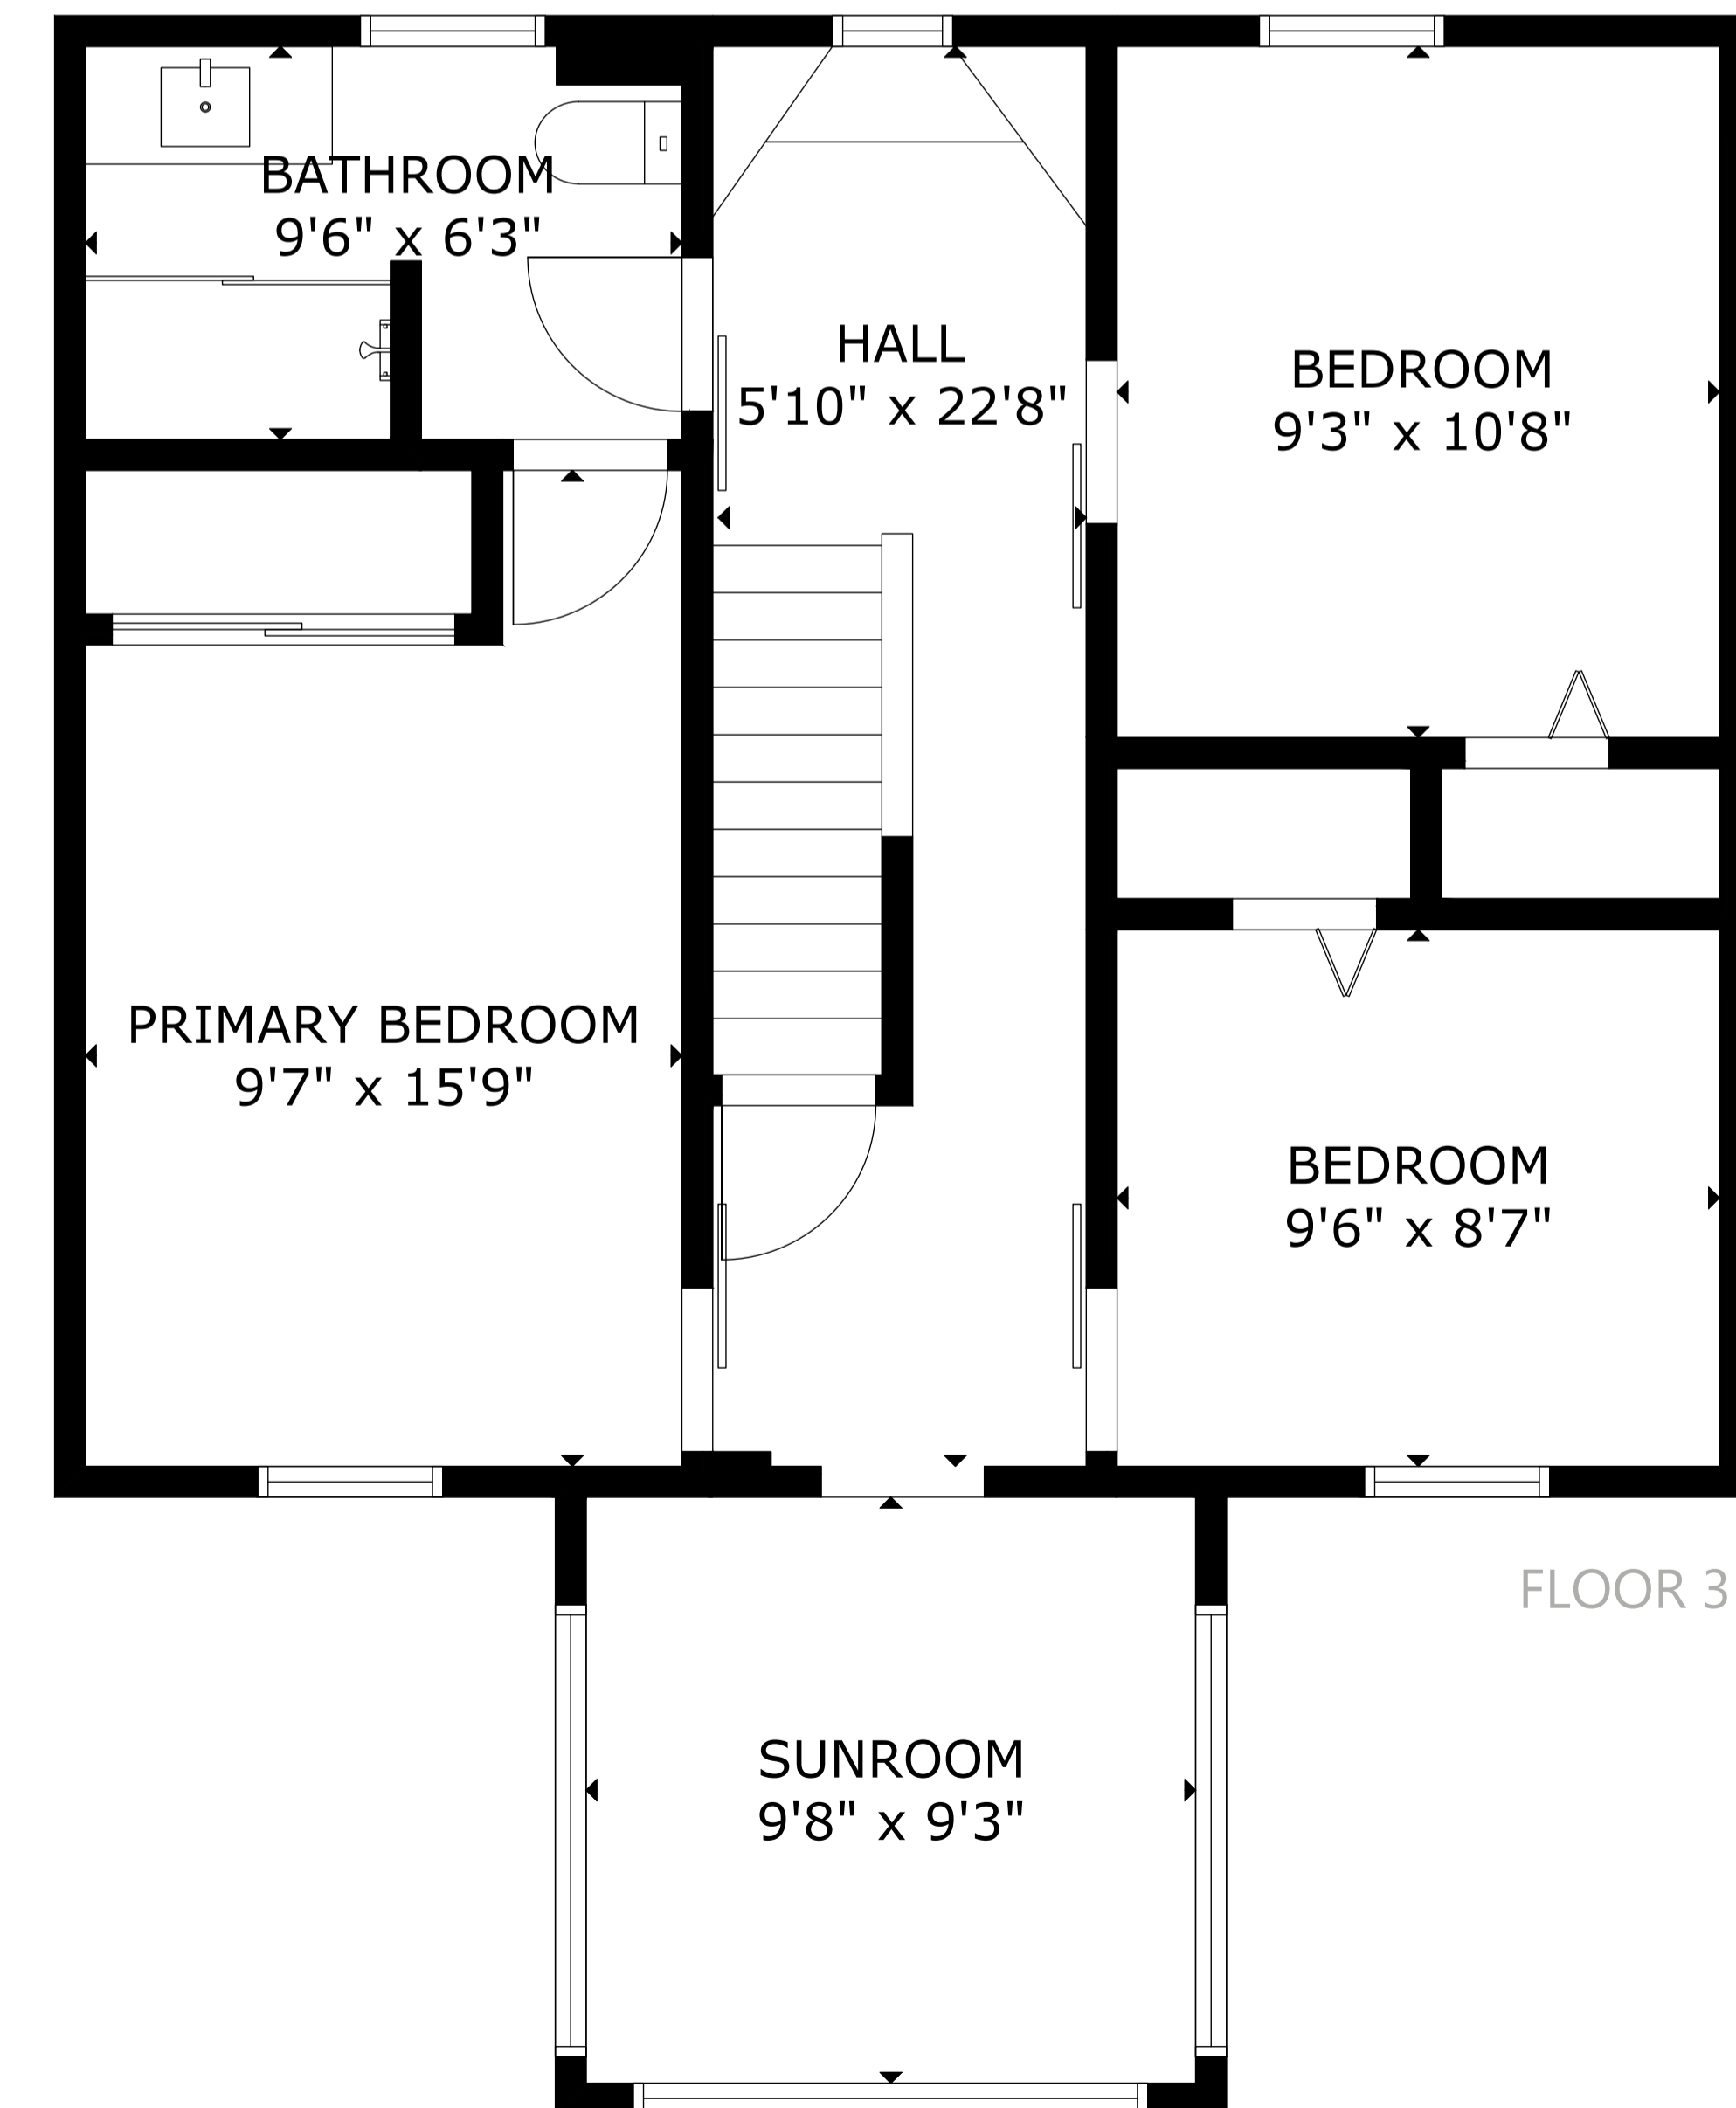

GROSS INTERNAL AREA

TOTAL: 2,559 sq ft

FLOOR 1: 650 sq ft, FLOOR 2: 873 sq ft

FLOOR 3: 685 sq ft, FLOOR 4: 351 sq ft

SIZE AND DIMENSIONS ARE APPROXIMATE, ACTUAL MAY VARY

FLOOR 1

FLOOR 2

FLOOR 3

FLOOR 4

BASEMENT  
26'3" x 22'0"

COLD CELLAR  
7'0" x 11'2"

GROSS INTERNAL AREA

TOTAL: 2,559 sq ft

FLOOR 1: 650 sq ft, FLOOR 2: 873 sq ft

FLOOR 3: 685 sq ft, FLOOR 4: 351 sq ft

SIZE AND DIMENSIONS ARE APPROXIMATE, ACTUAL MAY VARY

GROSS INTERNAL AREA

TOTAL: 2,559 sq ft

FLOOR 1: 650 sq ft, FLOOR 2: 873 sq ft

FLOOR 3: 685 sq ft, FLOOR 4: 351 sq ft

SIZE AND DIMENSIONS ARE APPROXIMATE, ACTUAL MAY VARY

GROSS INTERNAL AREA

TOTAL: 2,559 sq ft

FLOOR 1: 650 sq ft, FLOOR 2: 873 sq ft

FLOOR 3: 685 sq ft, FLOOR 4: 351 sq ft

SIZE AND DIMENSIONS ARE APPROXIMATE, ACTUAL MAY VARY

LOFT  
15'7" x 19'2"

BATHROOM  
6'0" x 7'7"

GROSS INTERNAL AREA  
TOTAL: 2,559 sq ft