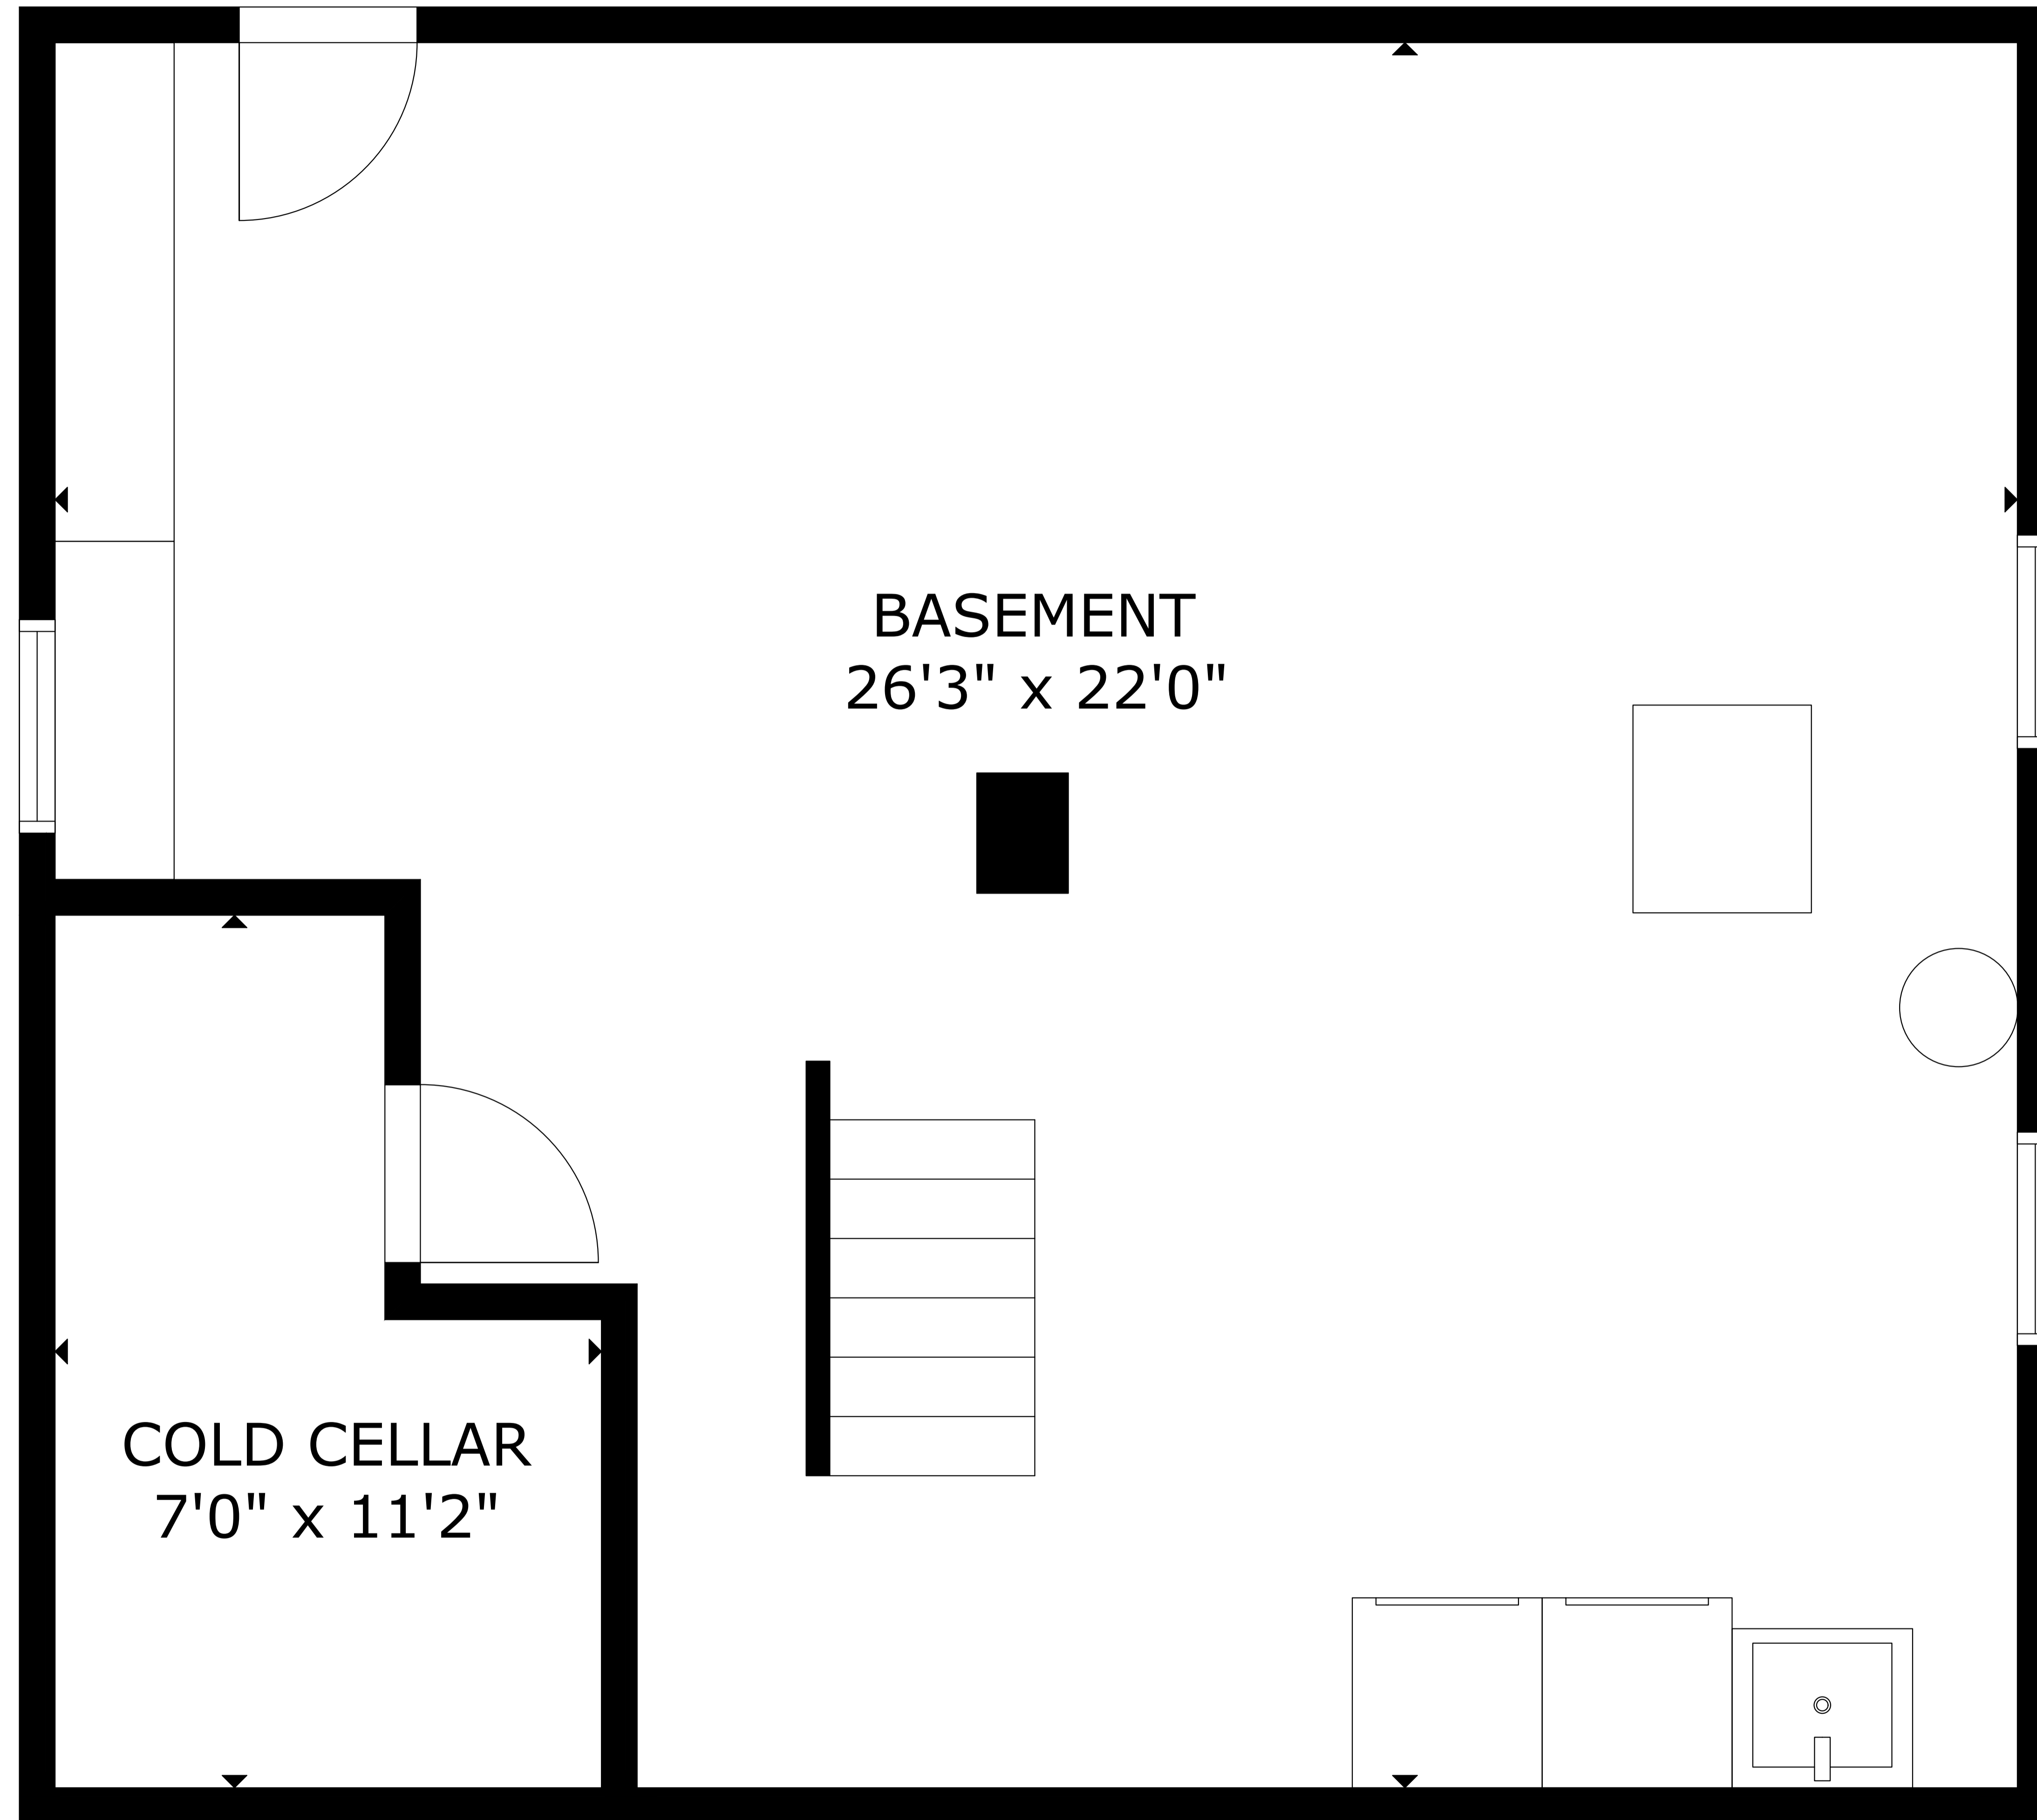

GROSS INTERNAL AREA

TOTAL: 2,559 sq ft

FLOOR 1: 650 sq ft, FLOOR 2: 873 sq ft

FLOOR 3: 685 sq ft, FLOOR 4: 351 sq ft

SIZE AND DIMENSIONS ARE APPROXIMATE, ACTUAL MAY VARY

FLOOR 1

FLOOR 2

FLOOR 3

FLOOR 4

BASEMENT  
26'3" x 22'0"

COLD CELLAR  
7'0" x 11'2"

GROSS INTERNAL AREA

TOTAL: 2,559 sq ft

FLOOR 1: 650 sq ft, FLOOR 2: 873 sq ft

FLOOR 3: 685 sq ft, FLOOR 4: 351 sq ft

SIZE AND DIMENSIONS ARE APPROXIMATE, ACTUAL MAY VARY

GROSS INTERNAL AREA

TOTAL: 2,559 sq ft

FLOOR 1: 650 sq ft, FLOOR 2: 873 sq ft

FLOOR 3: 685 sq ft, FLOOR 4: 351 sq ft

SIZE AND DIMENSIONS ARE APPROXIMATE, ACTUAL MAY VARY

GROSS INTERNAL AREA

TOTAL: 2,559 sq ft

FLOOR 1: 650 sq ft, FLOOR 2: 873 sq ft

FLOOR 3: 685 sq ft, FLOOR 4: 351 sq ft

SIZE AND DIMENSIONS ARE APPROXIMATE, ACTUAL MAY VARY

LOFT  
15'7" x 19'2"

BATHROOM  
6'0" x 7'7"

GROSS INTERNAL AREA  
TOTAL: 2,559 sq ft