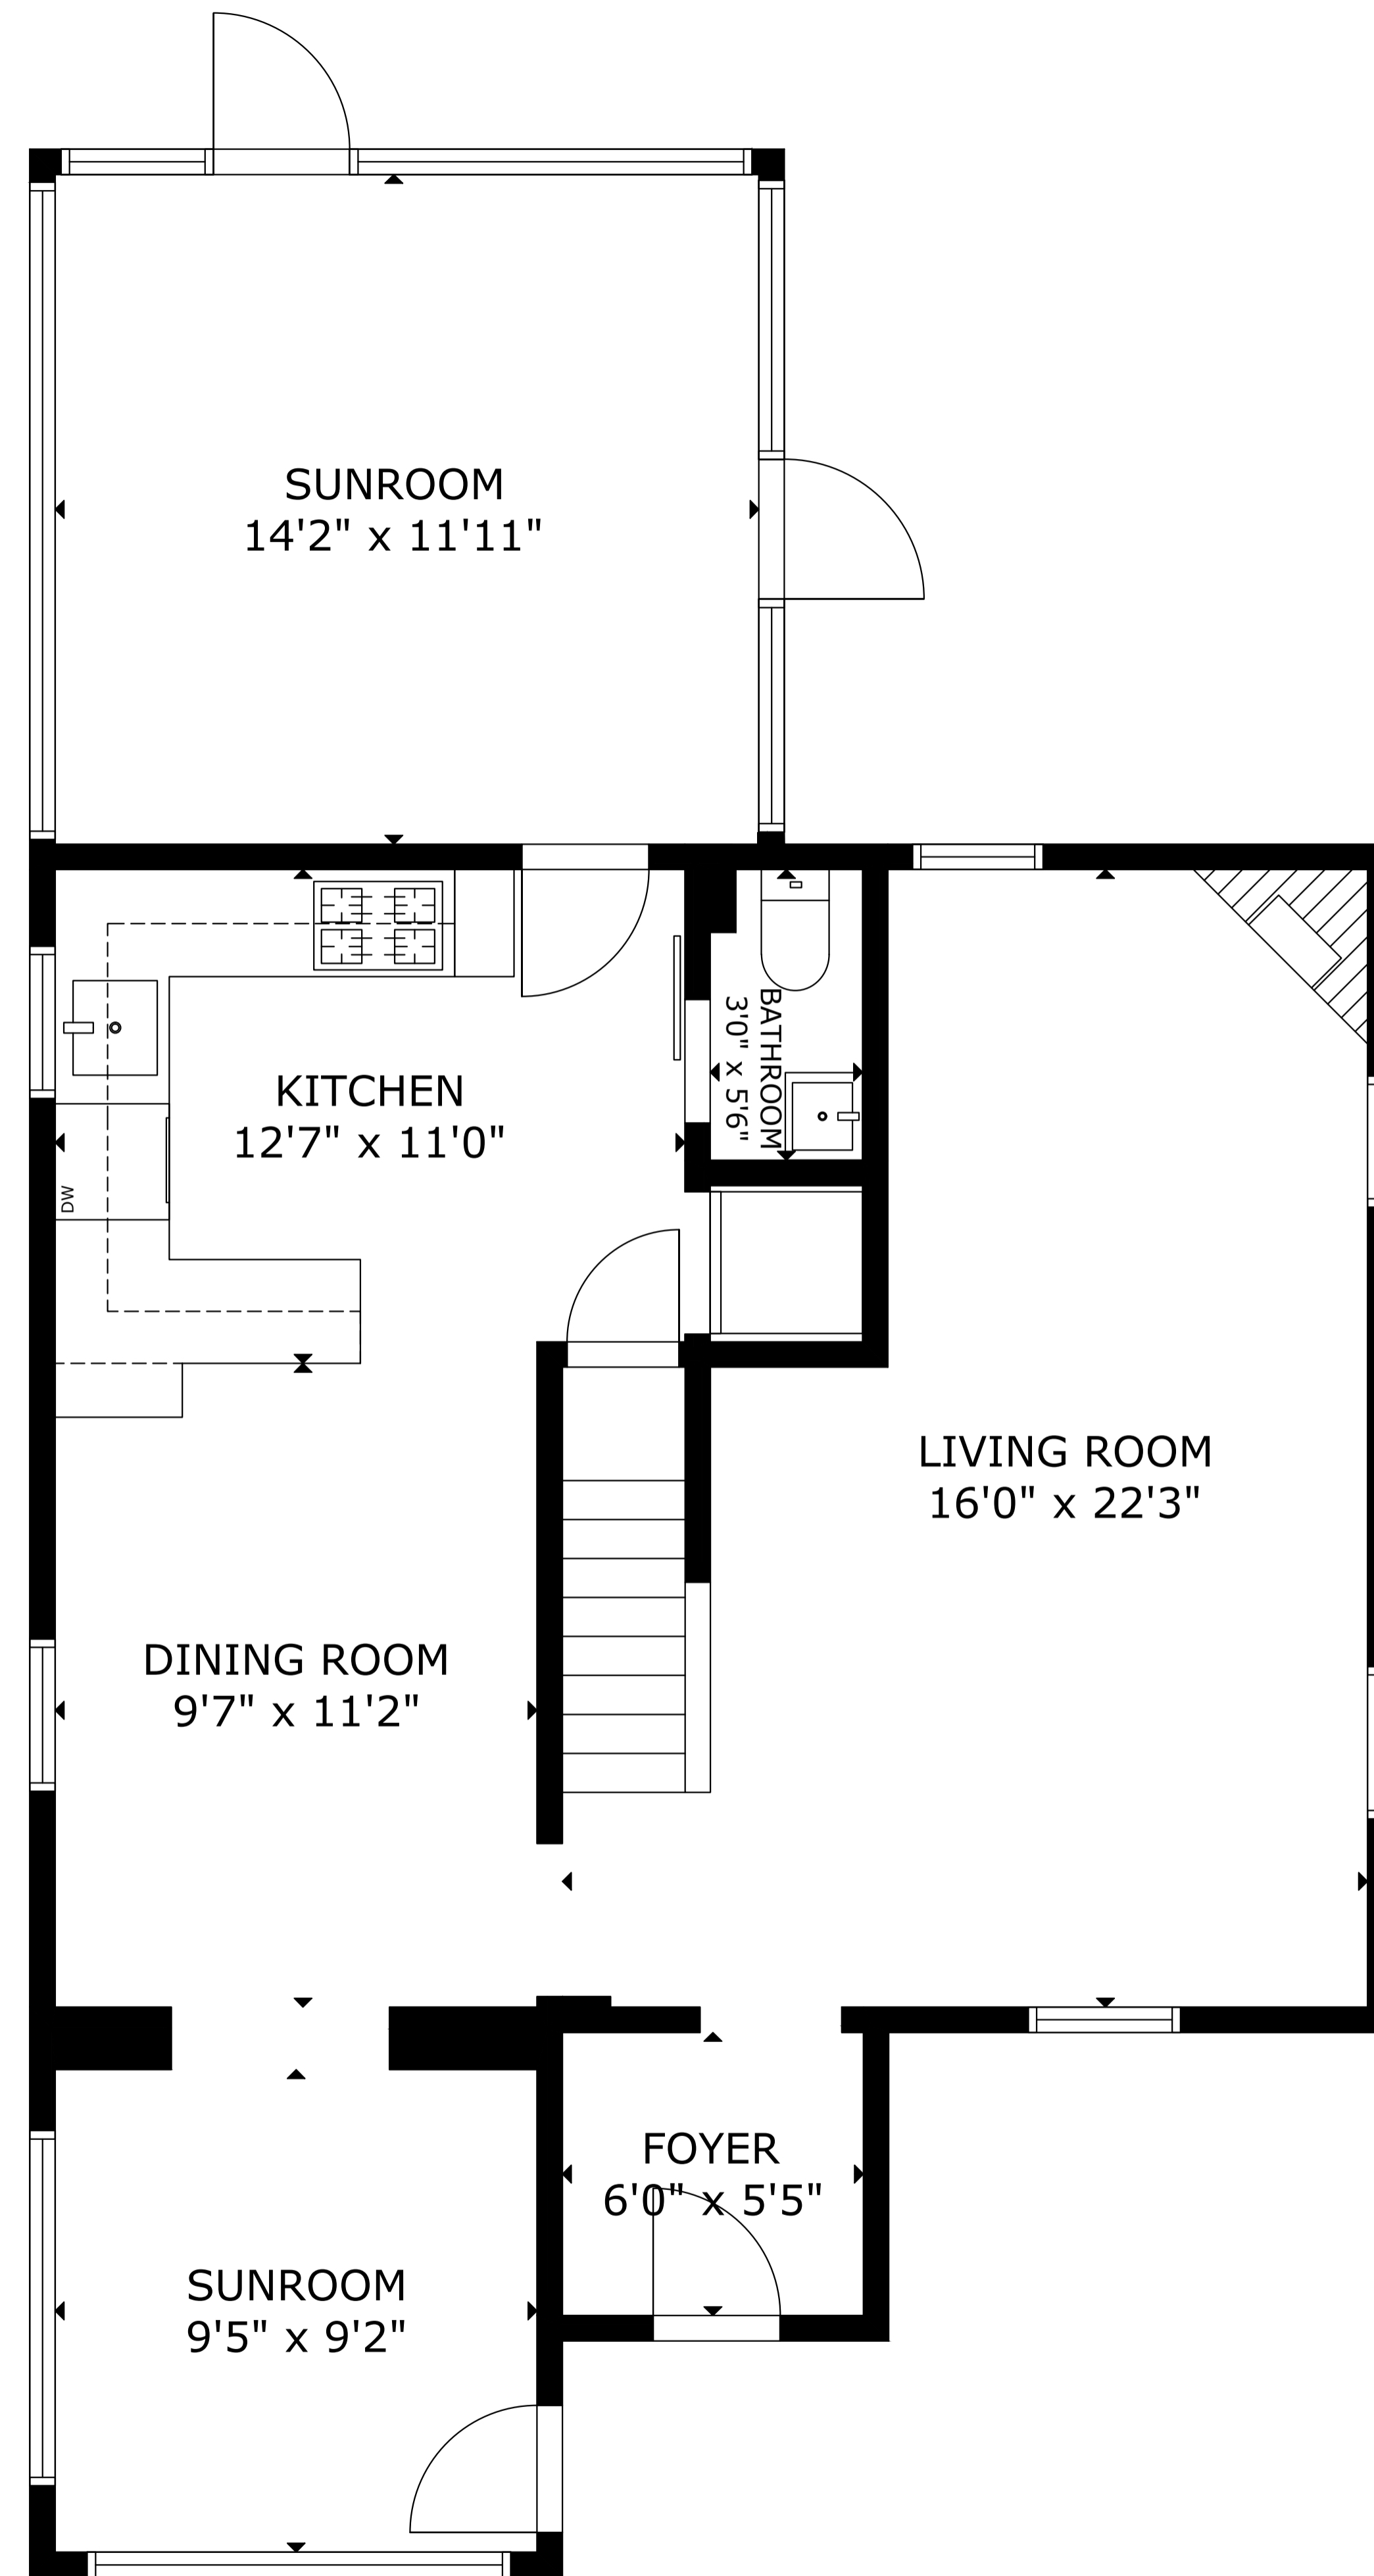

GROSS INTERNAL AREA

TOTAL: 2,559 sq ft

FLOOR 1: 650 sq ft, FLOOR 2: 873 sq ft

FLOOR 3: 685 sq ft, FLOOR 4: 351 sq ft

SIZE AND DIMENSIONS ARE APPROXIMATE, ACTUAL MAY VARY

FLOOR 1

FLOOR 2

FLOOR 3

FLOOR 4

BASEMENT  
26'3" x 22'0"

COLD CELLAR  
7'0" x 11'2"

GROSS INTERNAL AREA

TOTAL: 2,559 sq ft

FLOOR 1: 650 sq ft, FLOOR 2: 873 sq ft

FLOOR 3: 685 sq ft, FLOOR 4: 351 sq ft

SIZE AND DIMENSIONS ARE APPROXIMATE, ACTUAL MAY VARY

GROSS INTERNAL AREA

TOTAL: 2,559 sq ft

FLOOR 1: 650 sq ft, FLOOR 2: 873 sq ft

FLOOR 3: 685 sq ft, FLOOR 4: 351 sq ft

SIZE AND DIMENSIONS ARE APPROXIMATE, ACTUAL MAY VARY

GROSS INTERNAL AREA

TOTAL: 2,559 sq ft

FLOOR 1: 650 sq ft, FLOOR 2: 873 sq ft

FLOOR 3: 685 sq ft, FLOOR 4: 351 sq ft

SIZE AND DIMENSIONS ARE APPROXIMATE, ACTUAL MAY VARY

LOFT  
15'7" x 19'2"

BATHROOM  
6'0" x 7'7"

GROSS INTERNAL AREA  
TOTAL: 2,559 sq ft