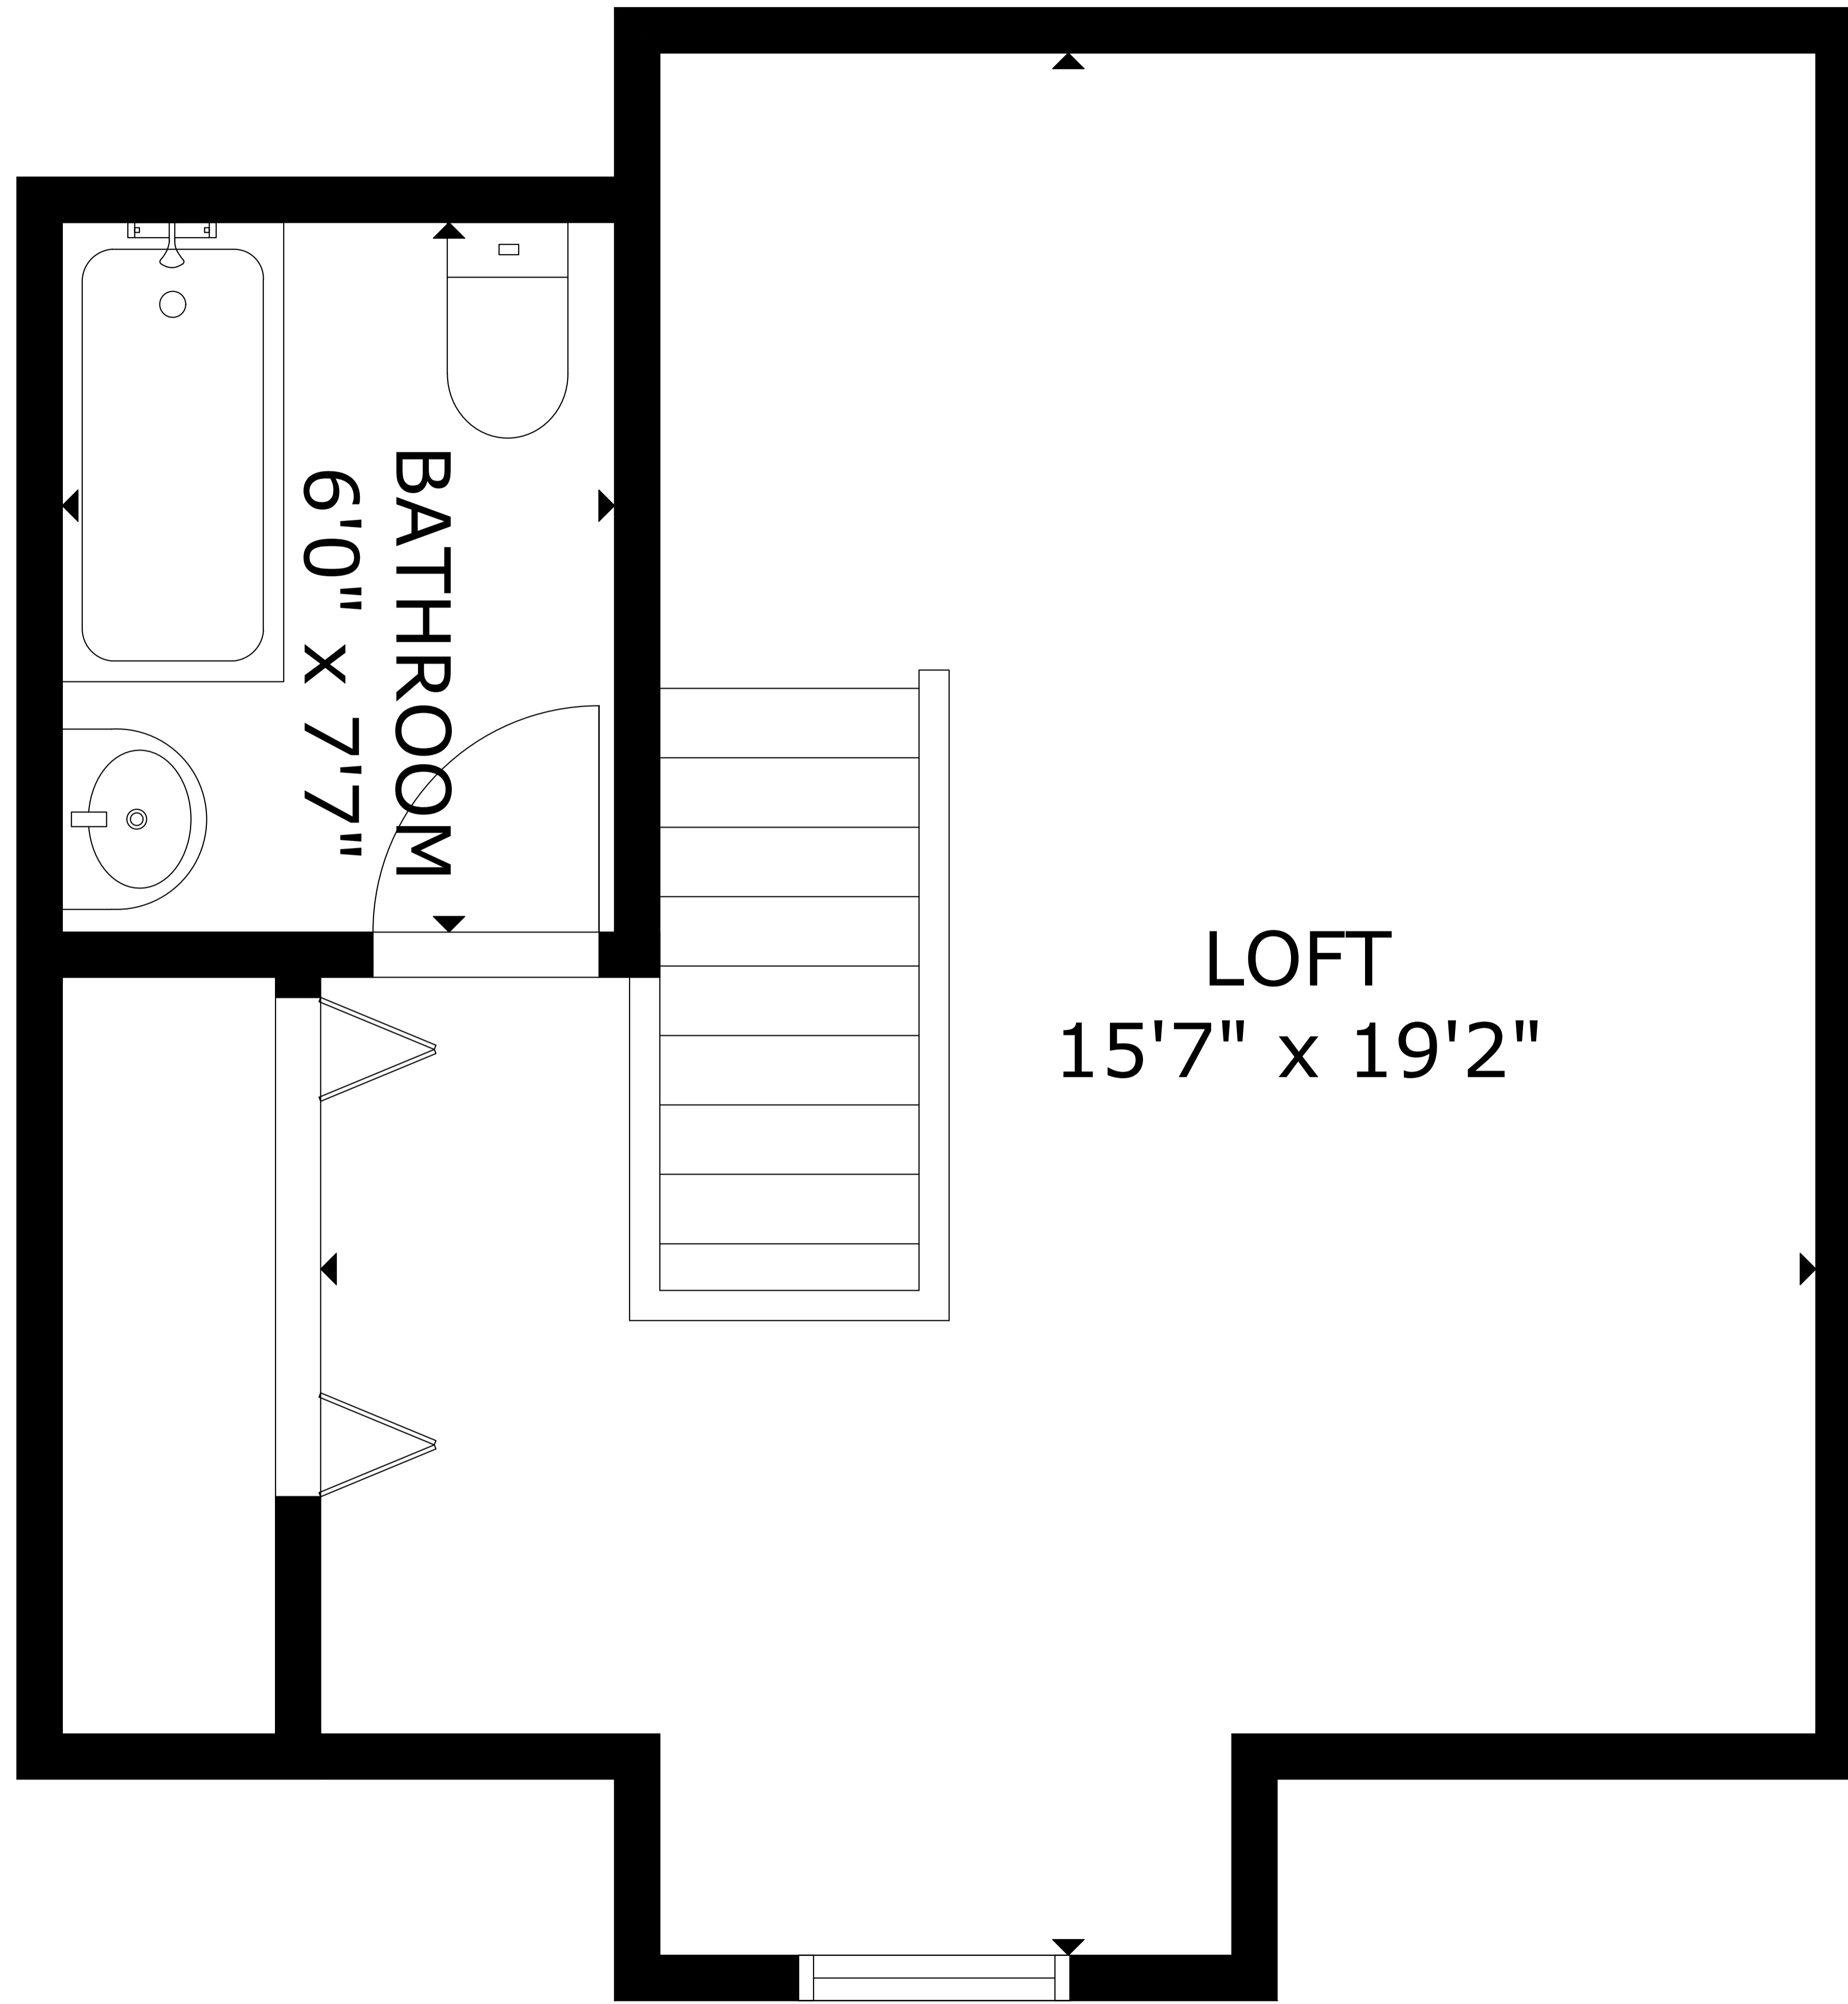

FLOOR 4

BASEMENT  
26'3" x 22'0"

COLD CELLAR  
7'0" x 11'2"

GROSS INTERNAL AREA

TOTAL: 2,559 sq ft

FLOOR 1: 650 sq ft, FLOOR 2: 873 sq ft

FLOOR 3: 685 sq ft, FLOOR 4: 351 sq ft

SIZE AND DIMENSIONS ARE APPROXIMATE, ACTUAL MAY VARY

GROSS INTERNAL AREA

TOTAL: 2,559 sq ft

FLOOR 1: 650 sq ft, FLOOR 2: 873 sq ft

FLOOR 3: 685 sq ft, FLOOR 4: 351 sq ft

SIZE AND DIMENSIONS ARE APPROXIMATE, ACTUAL MAY VARY

GROSS INTERNAL AREA

TOTAL: 2,559 sq ft

FLOOR 1: 650 sq ft, FLOOR 2: 873 sq ft

FLOOR 3: 685 sq ft, FLOOR 4: 351 sq ft

SIZE AND DIMENSIONS ARE APPROXIMATE, ACTUAL MAY VARY

LOFT  
15'7" x 19'2"

BATHROOM  
6'0" x 7'7"

GROSS INTERNAL AREA  
TOTAL: 2,559 sq ft

FLOOR 1: 650 sq ft, FLOOR 2: 873 sq ft  
FLOOR 3: 685 sq ft, FLOOR 4: 351 sq ft

SIZE AND DIMENSIONS ARE APPROXIMATE, ACTUAL MAY VARY