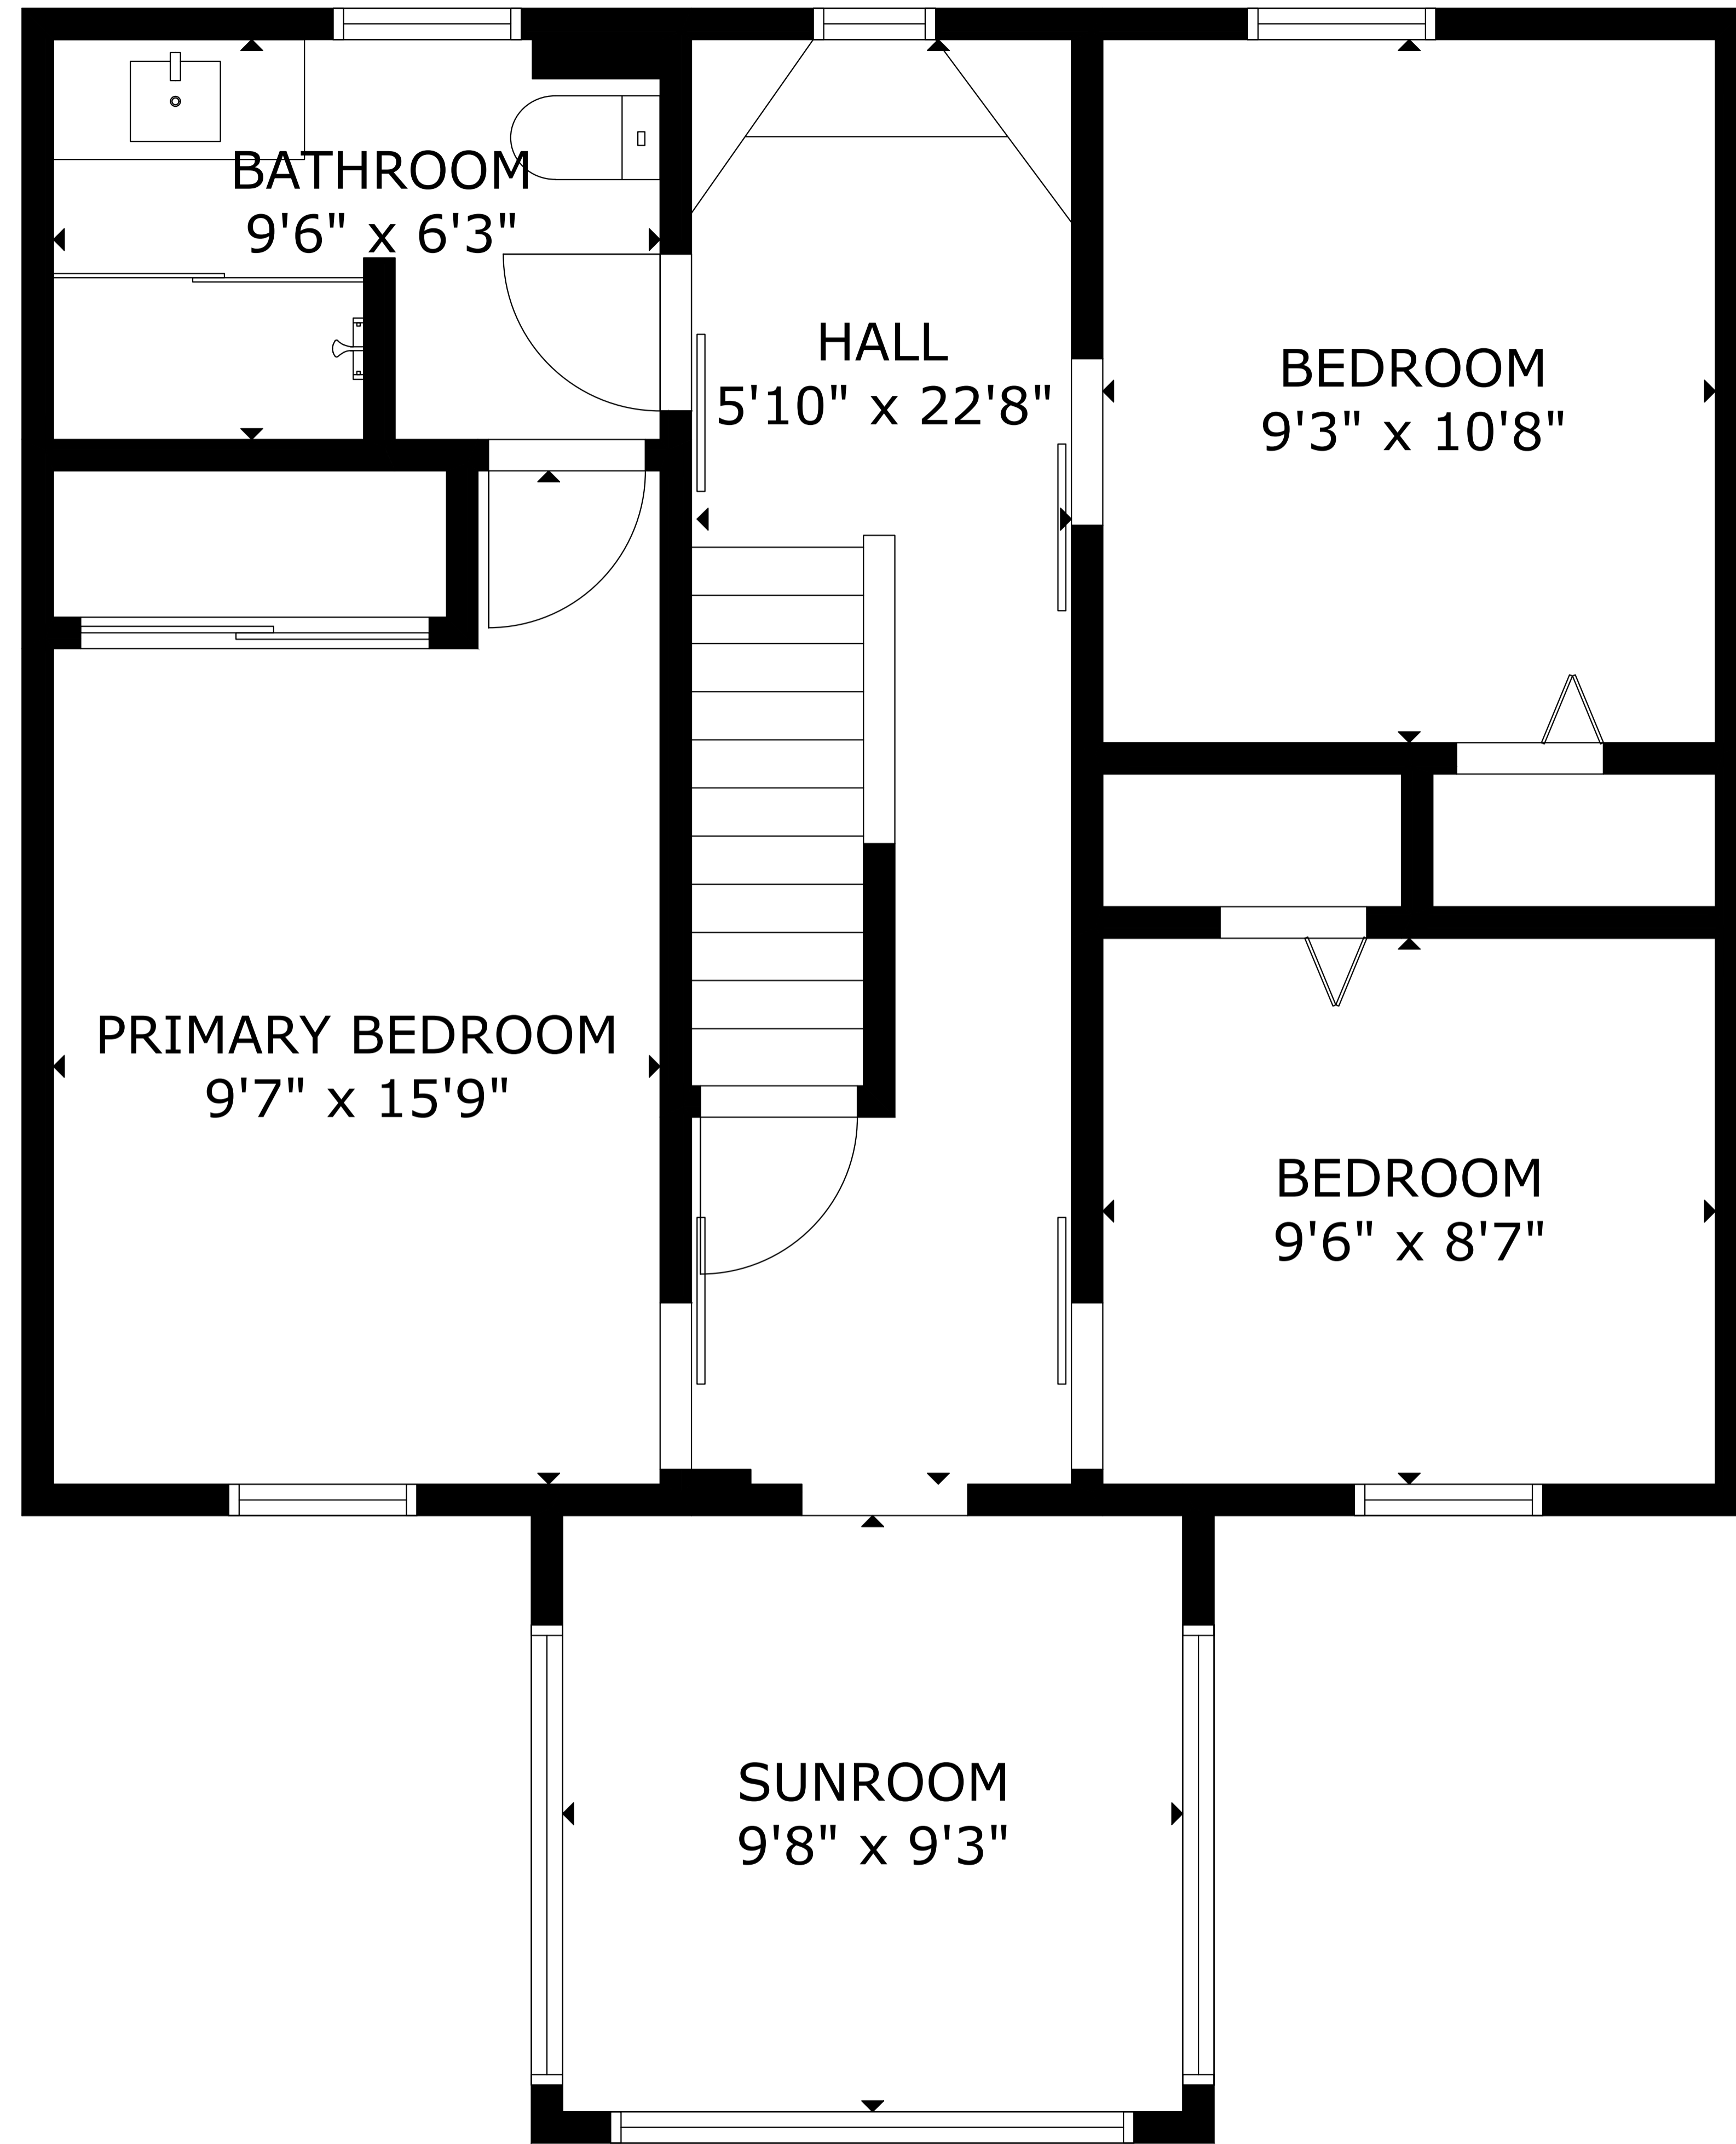

GROSS INTERNAL AREA

TOTAL: 2,559 sq ft

FLOOR 1: 650 sq ft, FLOOR 2: 873 sq ft

FLOOR 3: 685 sq ft, FLOOR 4: 351 sq ft

SIZE AND DIMENSIONS ARE APPROXIMATE, ACTUAL MAY VARY

FLOOR 1

FLOOR 2

FLOOR 3

FLOOR 4

BASEMENT  
26'3" x 22'0"

COLD CELLAR  
7'0" x 11'2"

GROSS INTERNAL AREA

TOTAL: 2,559 sq ft

FLOOR 1: 650 sq ft, FLOOR 2: 873 sq ft

FLOOR 3: 685 sq ft, FLOOR 4: 351 sq ft

SIZE AND DIMENSIONS ARE APPROXIMATE, ACTUAL MAY VARY

GROSS INTERNAL AREA

TOTAL: 2,559 sq ft

FLOOR 1: 650 sq ft, FLOOR 2: 873 sq ft

FLOOR 3: 685 sq ft, FLOOR 4: 351 sq ft

SIZE AND DIMENSIONS ARE APPROXIMATE, ACTUAL MAY VARY

GROSS INTERNAL AREA

TOTAL: 2,559 sq ft

FLOOR 1: 650 sq ft, FLOOR 2: 873 sq ft

FLOOR 3: 685 sq ft, FLOOR 4: 351 sq ft

SIZE AND DIMENSIONS ARE APPROXIMATE, ACTUAL MAY VARY

LOFT  
15'7" x 19'2"

BATHROOM  
6'0" x 7'7"

GROSS INTERNAL AREA  
TOTAL: 2,559 sq ft