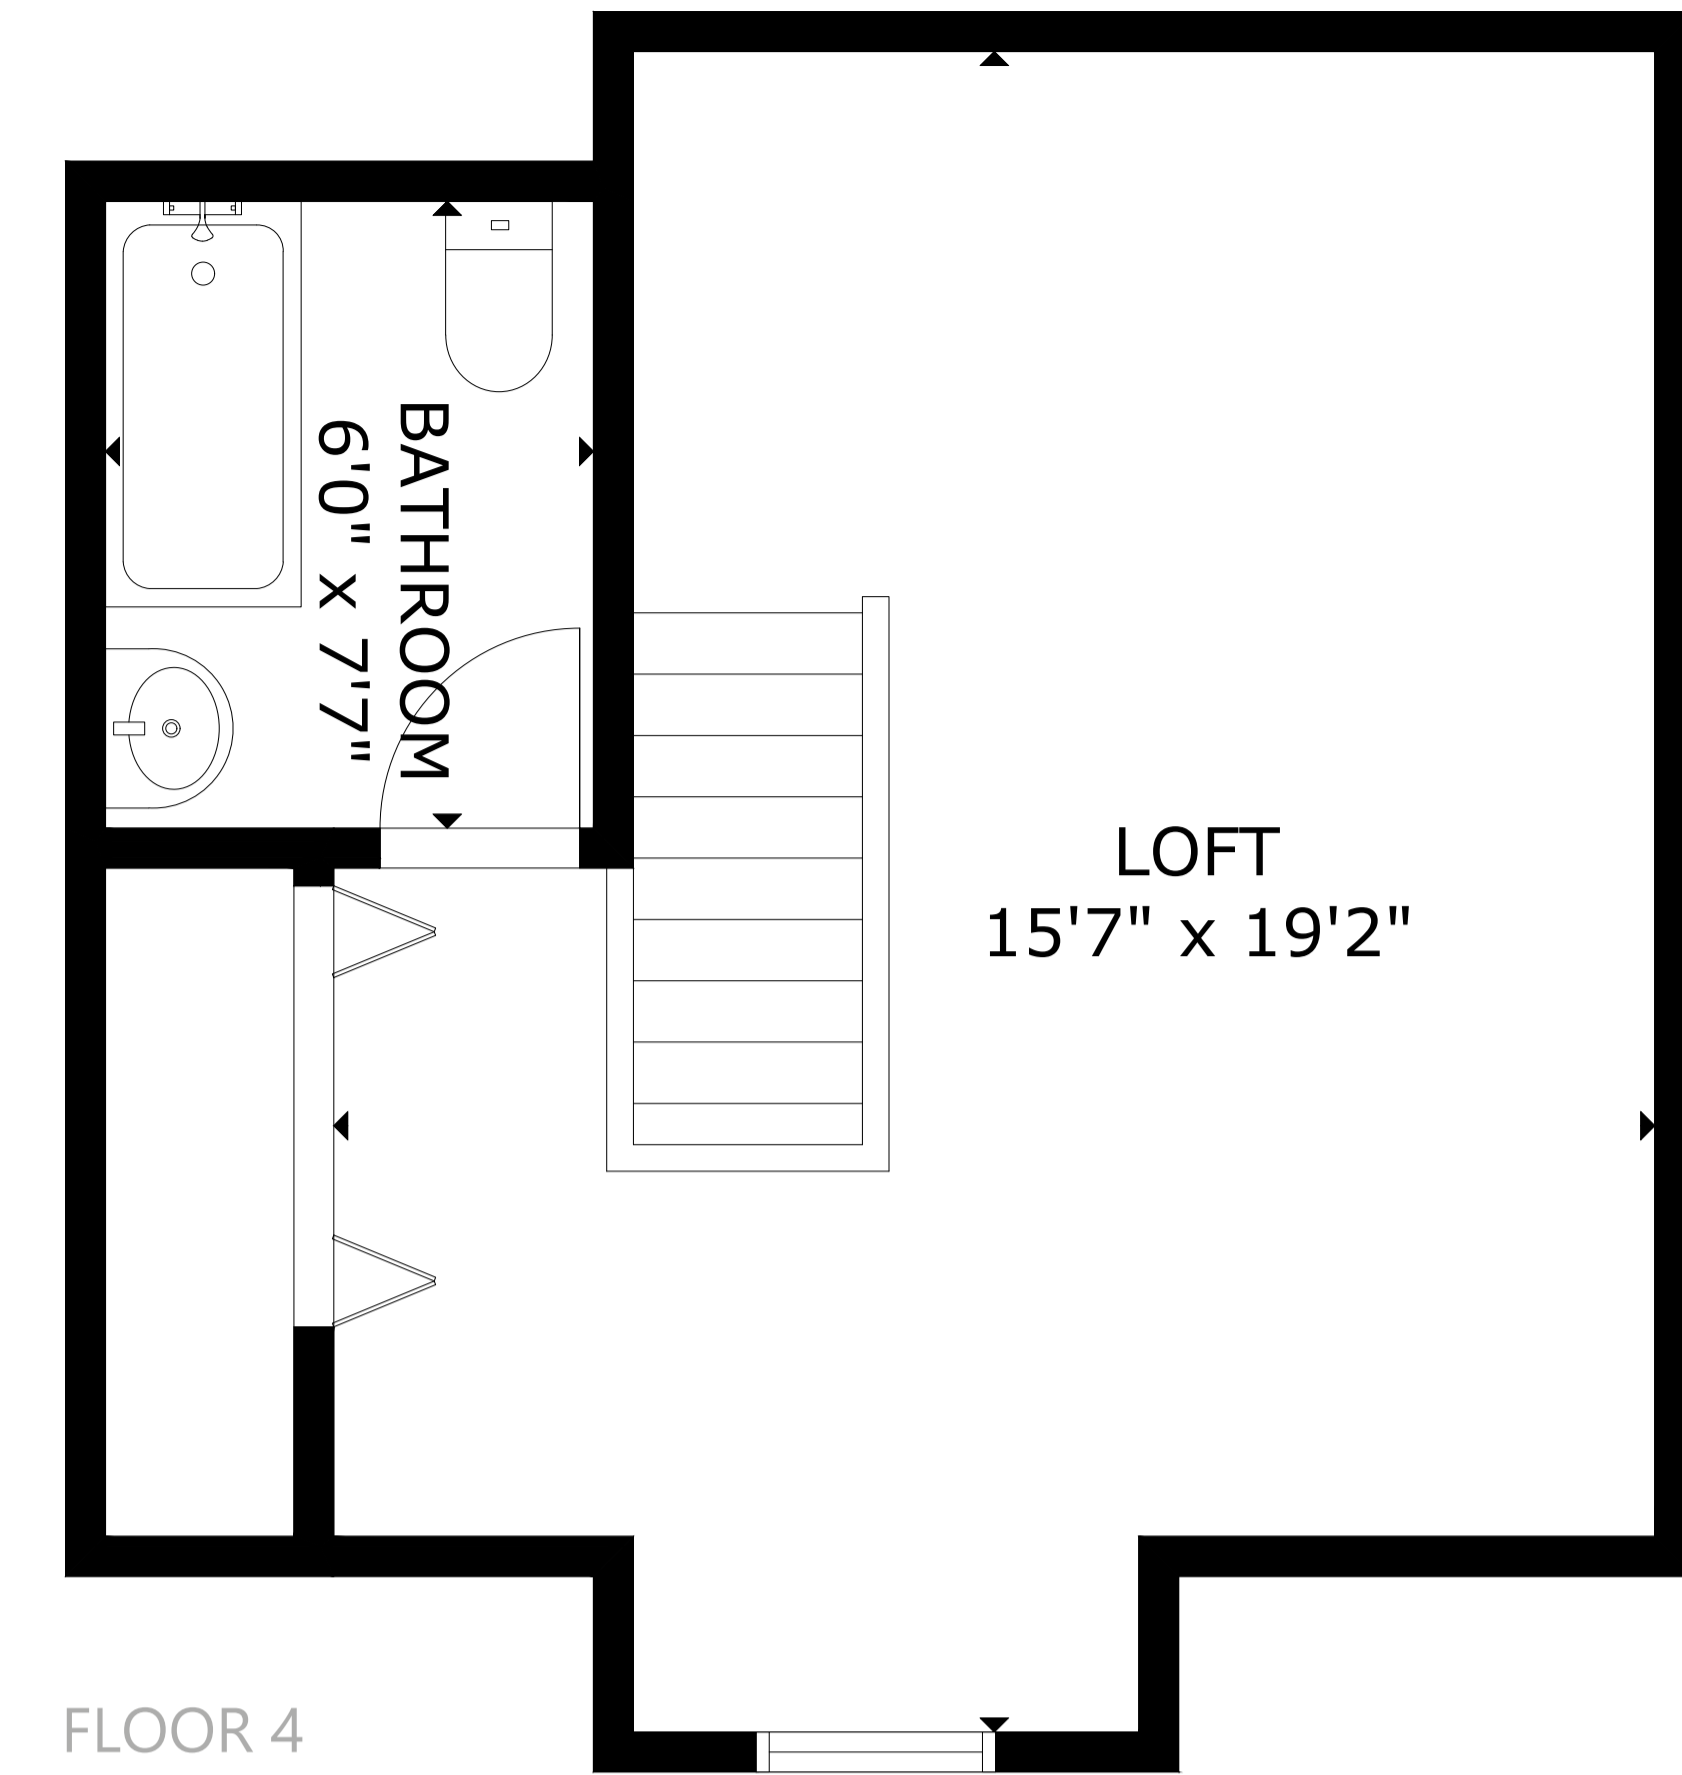

GROSS INTERNAL AREA

TOTAL: 2,559 sq ft

FLOOR 1: 650 sq ft, FLOOR 2: 873 sq ft

FLOOR 3: 685 sq ft, FLOOR 4: 351 sq ft

SIZE AND DIMENSIONS ARE APPROXIMATE, ACTUAL MAY VARY

FLOOR 1

FLOOR 2

FLOOR 3

FLOOR 4

BASEMENT  
26'3" x 22'0"

COLD CELLAR  
7'0" x 11'2"

GROSS INTERNAL AREA

TOTAL: 2,559 sq ft

FLOOR 1: 650 sq ft, FLOOR 2: 873 sq ft

FLOOR 3: 685 sq ft, FLOOR 4: 351 sq ft

SIZE AND DIMENSIONS ARE APPROXIMATE, ACTUAL MAY VARY

GROSS INTERNAL AREA

TOTAL: 2,559 sq ft

FLOOR 1: 650 sq ft, FLOOR 2: 873 sq ft

FLOOR 3: 685 sq ft, FLOOR 4: 351 sq ft

SIZE AND DIMENSIONS ARE APPROXIMATE, ACTUAL MAY VARY

GROSS INTERNAL AREA

TOTAL: 2,559 sq ft

FLOOR 1: 650 sq ft, FLOOR 2: 873 sq ft

FLOOR 3: 685 sq ft, FLOOR 4: 351 sq ft

SIZE AND DIMENSIONS ARE APPROXIMATE, ACTUAL MAY VARY

LOFT  
15'7" x 19'2"

BATHROOM  
6'0" x 7'7"

GROSS INTERNAL AREA  
TOTAL: 2,559 sq ft