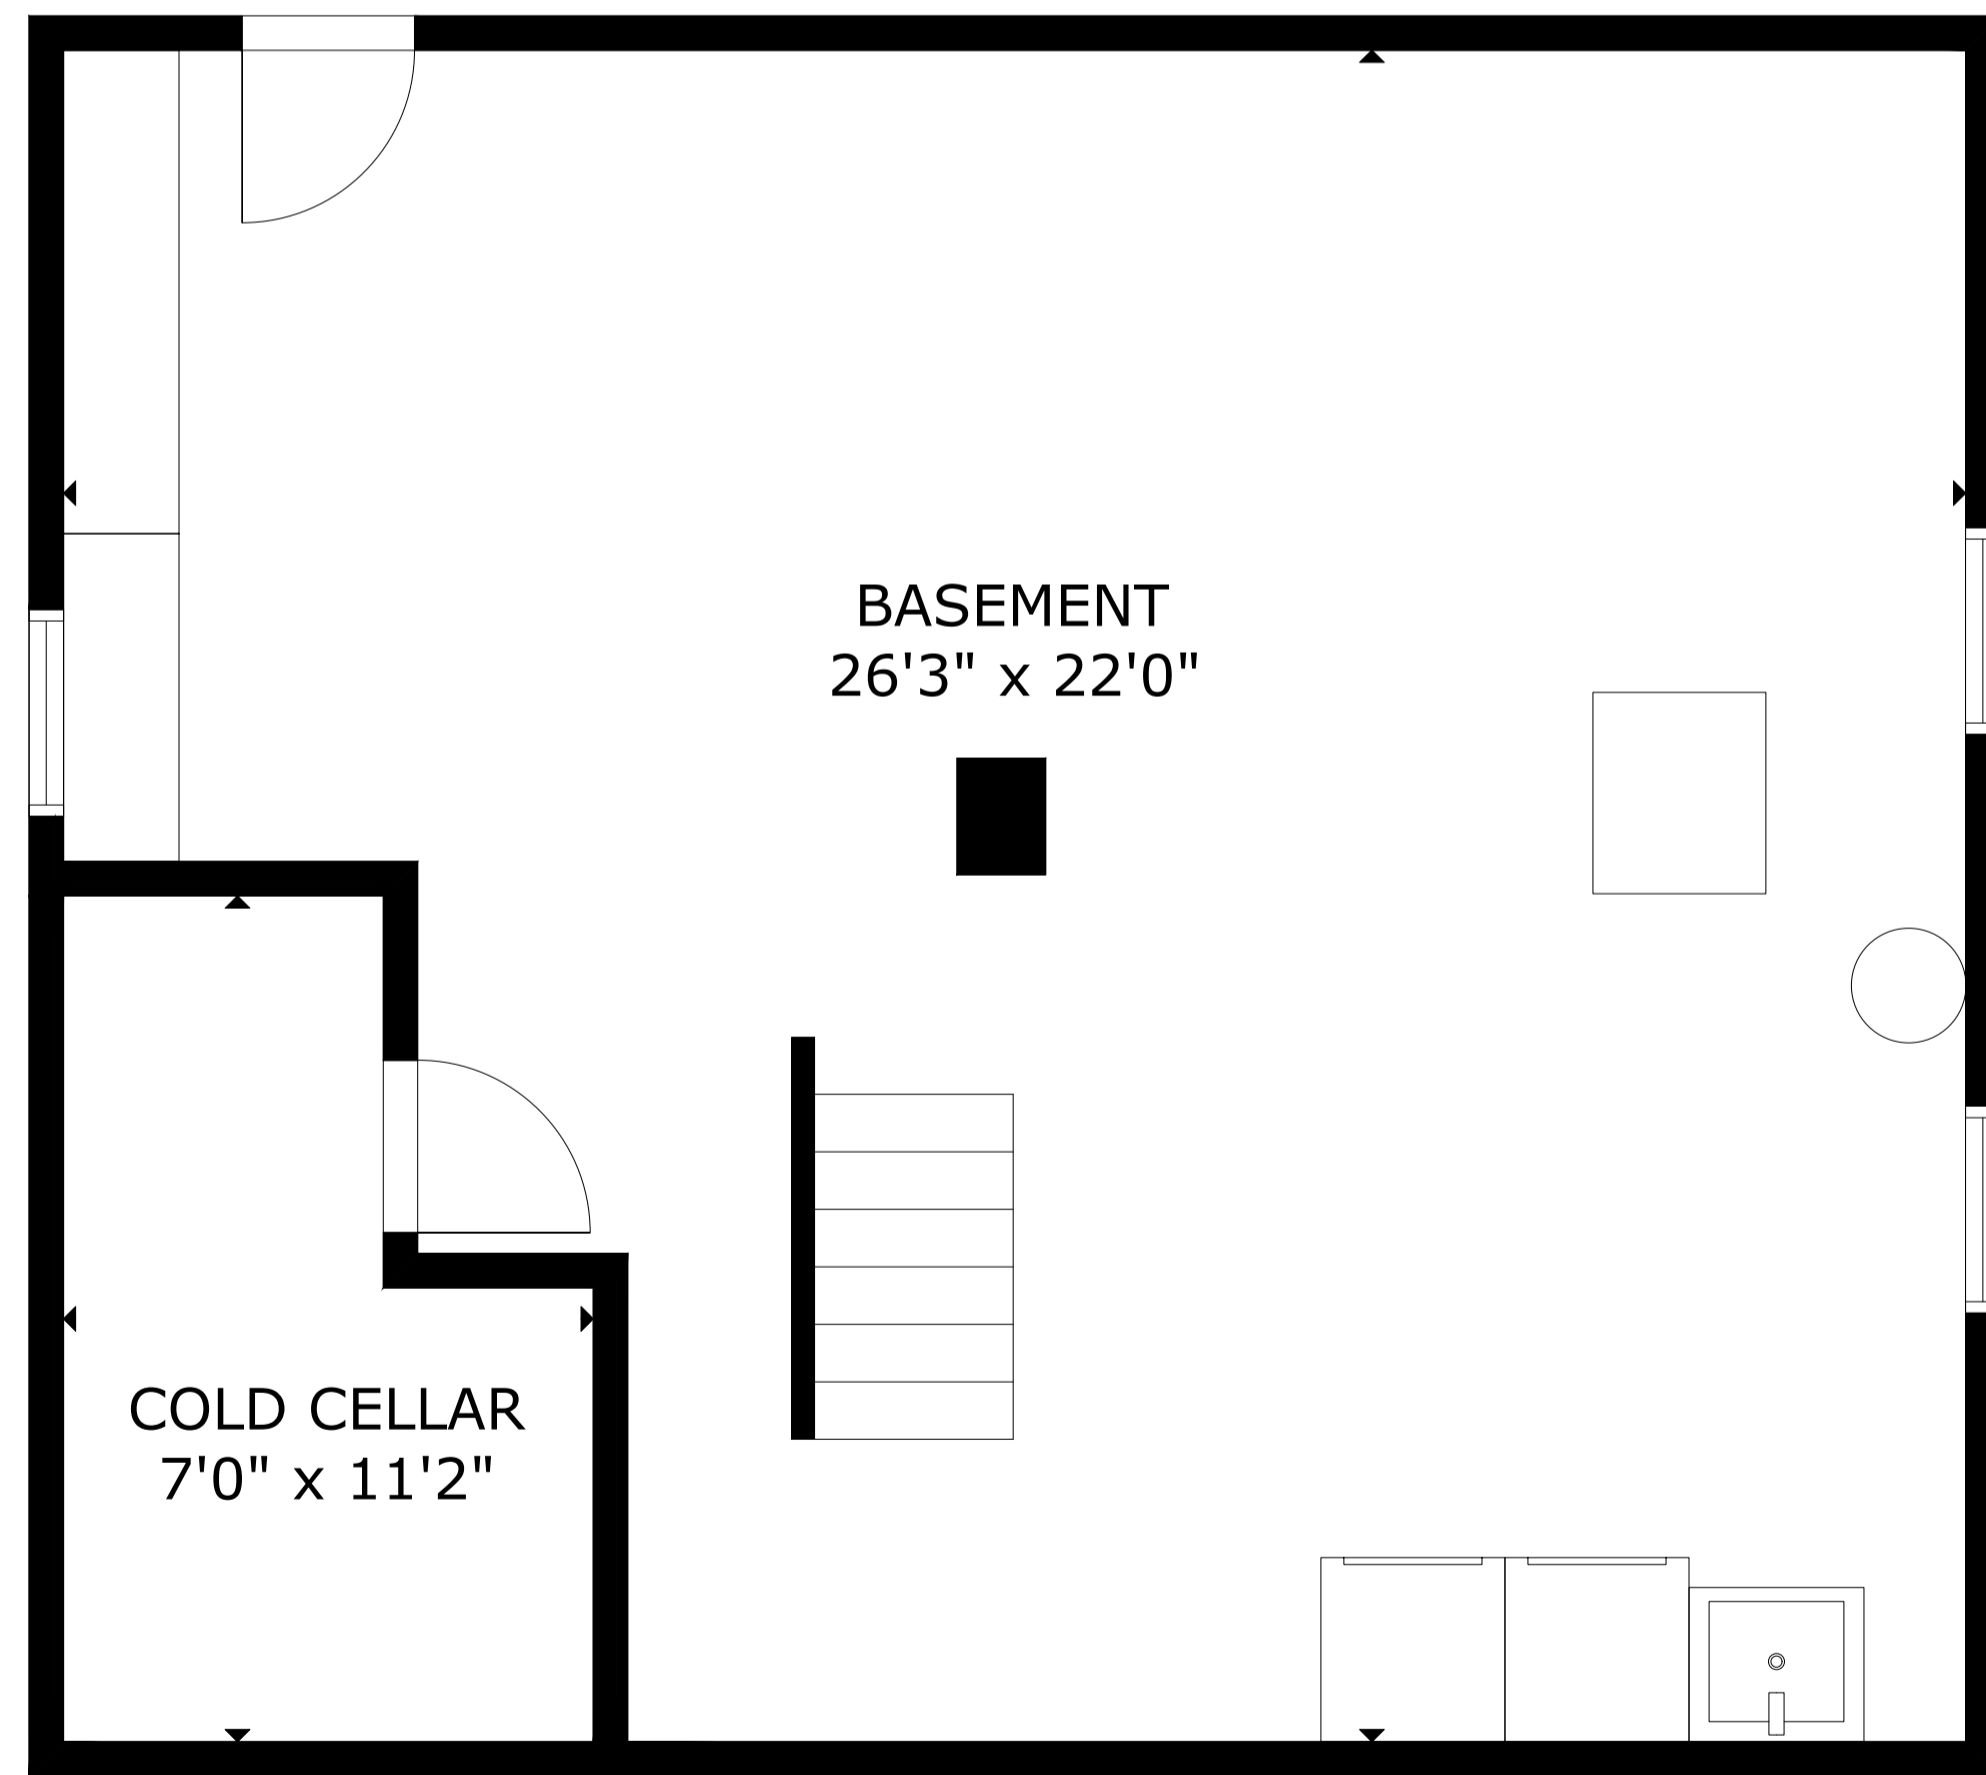

GROSS INTERNAL AREA

TOTAL: 2,559 sq ft

FLOOR 1: 650 sq ft, FLOOR 2: 873 sq ft

FLOOR 3: 685 sq ft, FLOOR 4: 351 sq ft

SIZE AND DIMENSIONS ARE APPROXIMATE, ACTUAL MAY VARY

FLOOR 1

FLOOR 2

FLOOR 3

FLOOR 4

BASEMENT  
26'3" x 22'0"

COLD CELLAR  
7'0" x 11'2"

GROSS INTERNAL AREA

TOTAL: 2,559 sq ft

FLOOR 1: 650 sq ft, FLOOR 2: 873 sq ft

FLOOR 3: 685 sq ft, FLOOR 4: 351 sq ft

SIZE AND DIMENSIONS ARE APPROXIMATE, ACTUAL MAY VARY

GROSS INTERNAL AREA

TOTAL: 2,559 sq ft

FLOOR 1: 650 sq ft, FLOOR 2: 873 sq ft

FLOOR 3: 685 sq ft, FLOOR 4: 351 sq ft

SIZE AND DIMENSIONS ARE APPROXIMATE, ACTUAL MAY VARY

GROSS INTERNAL AREA

TOTAL: 2,559 sq ft

FLOOR 1: 650 sq ft, FLOOR 2: 873 sq ft

FLOOR 3: 685 sq ft, FLOOR 4: 351 sq ft

SIZE AND DIMENSIONS ARE APPROXIMATE, ACTUAL MAY VARY

LOFT  
15'7" x 19'2"

BATHROOM  
6'0" x 7'7"

GROSS INTERNAL AREA  
TOTAL: 2,559 sq ft