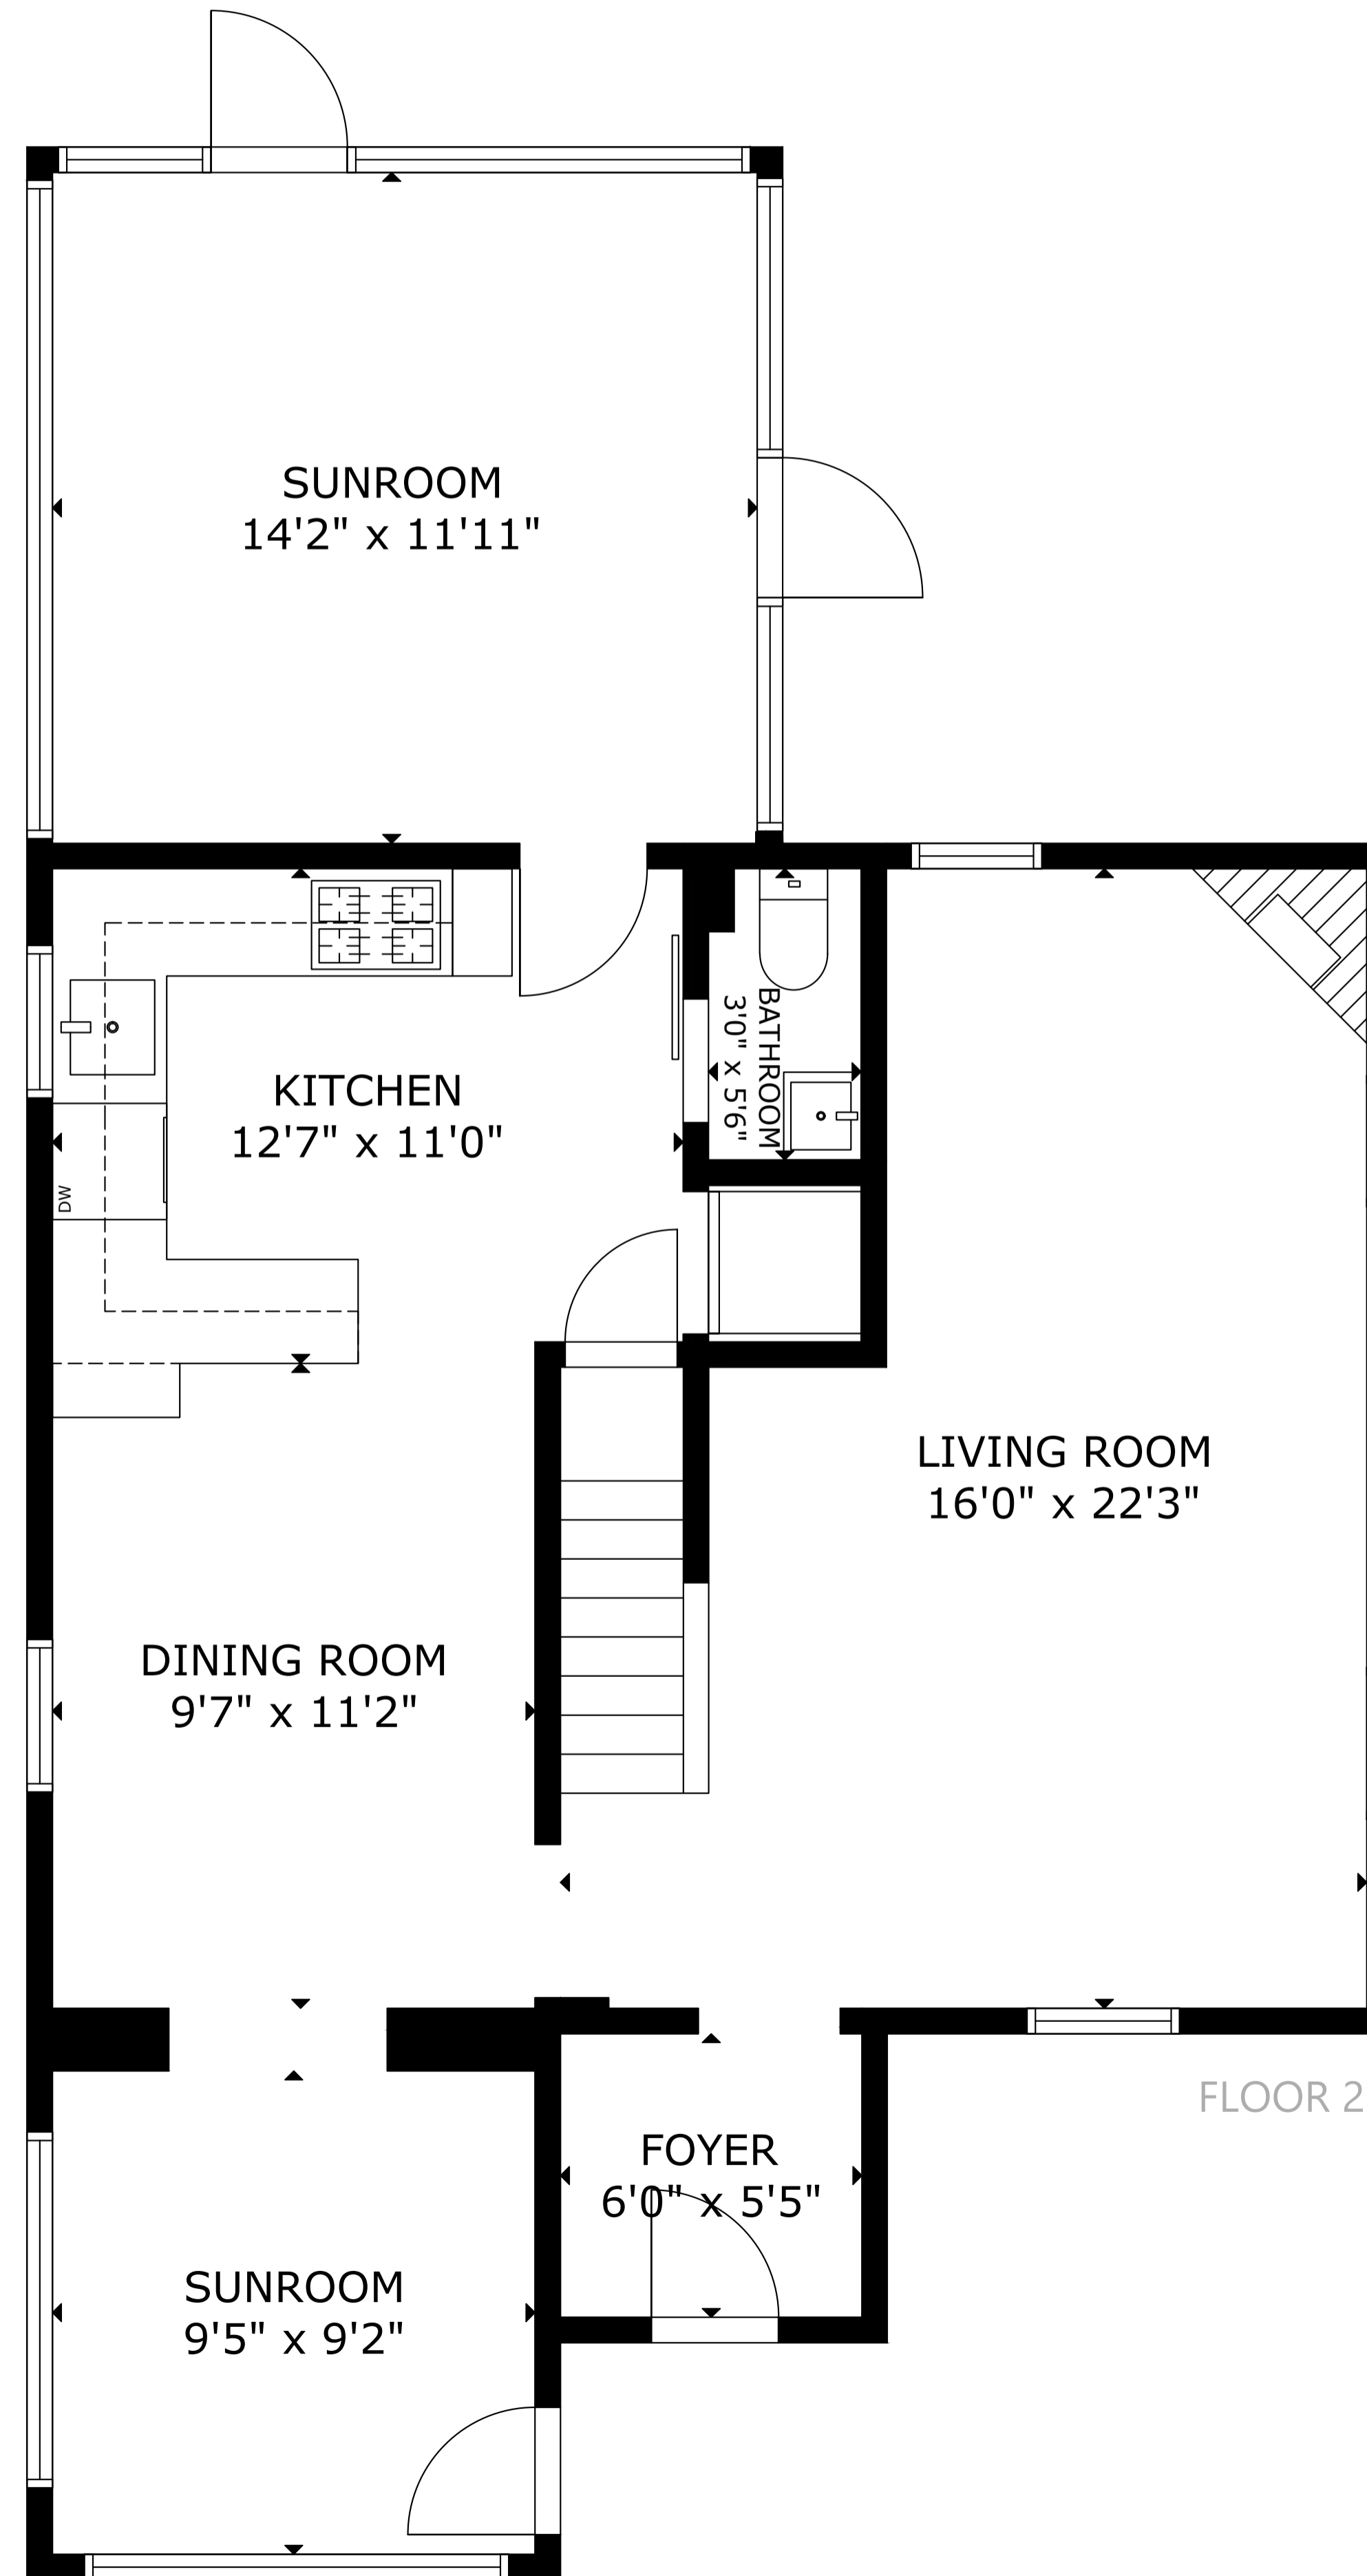

GROSS INTERNAL AREA

TOTAL: 2,559 sq ft

FLOOR 1: 650 sq ft, FLOOR 2: 873 sq ft

FLOOR 3: 685 sq ft, FLOOR 4: 351 sq ft

SIZE AND DIMENSIONS ARE APPROXIMATE, ACTUAL MAY VARY

FLOOR 1

FLOOR 2

FLOOR 3

FLOOR 4

BASEMENT  
26'3" x 22'0"

COLD CELLAR  
7'0" x 11'2"

GROSS INTERNAL AREA

TOTAL: 2,559 sq ft

FLOOR 1: 650 sq ft, FLOOR 2: 873 sq ft

FLOOR 3: 685 sq ft, FLOOR 4: 351 sq ft

SIZE AND DIMENSIONS ARE APPROXIMATE, ACTUAL MAY VARY

GROSS INTERNAL AREA

TOTAL: 2,559 sq ft

FLOOR 1: 650 sq ft, FLOOR 2: 873 sq ft

FLOOR 3: 685 sq ft, FLOOR 4: 351 sq ft

SIZE AND DIMENSIONS ARE APPROXIMATE, ACTUAL MAY VARY

GROSS INTERNAL AREA

TOTAL: 2,559 sq ft

FLOOR 1: 650 sq ft, FLOOR 2: 873 sq ft

FLOOR 3: 685 sq ft, FLOOR 4: 351 sq ft

SIZE AND DIMENSIONS ARE APPROXIMATE, ACTUAL MAY VARY

LOFT  
15'7" x 19'2"

BATHROOM  
6'0" x 7'7"

GROSS INTERNAL AREA  
TOTAL: 2,559 sq ft