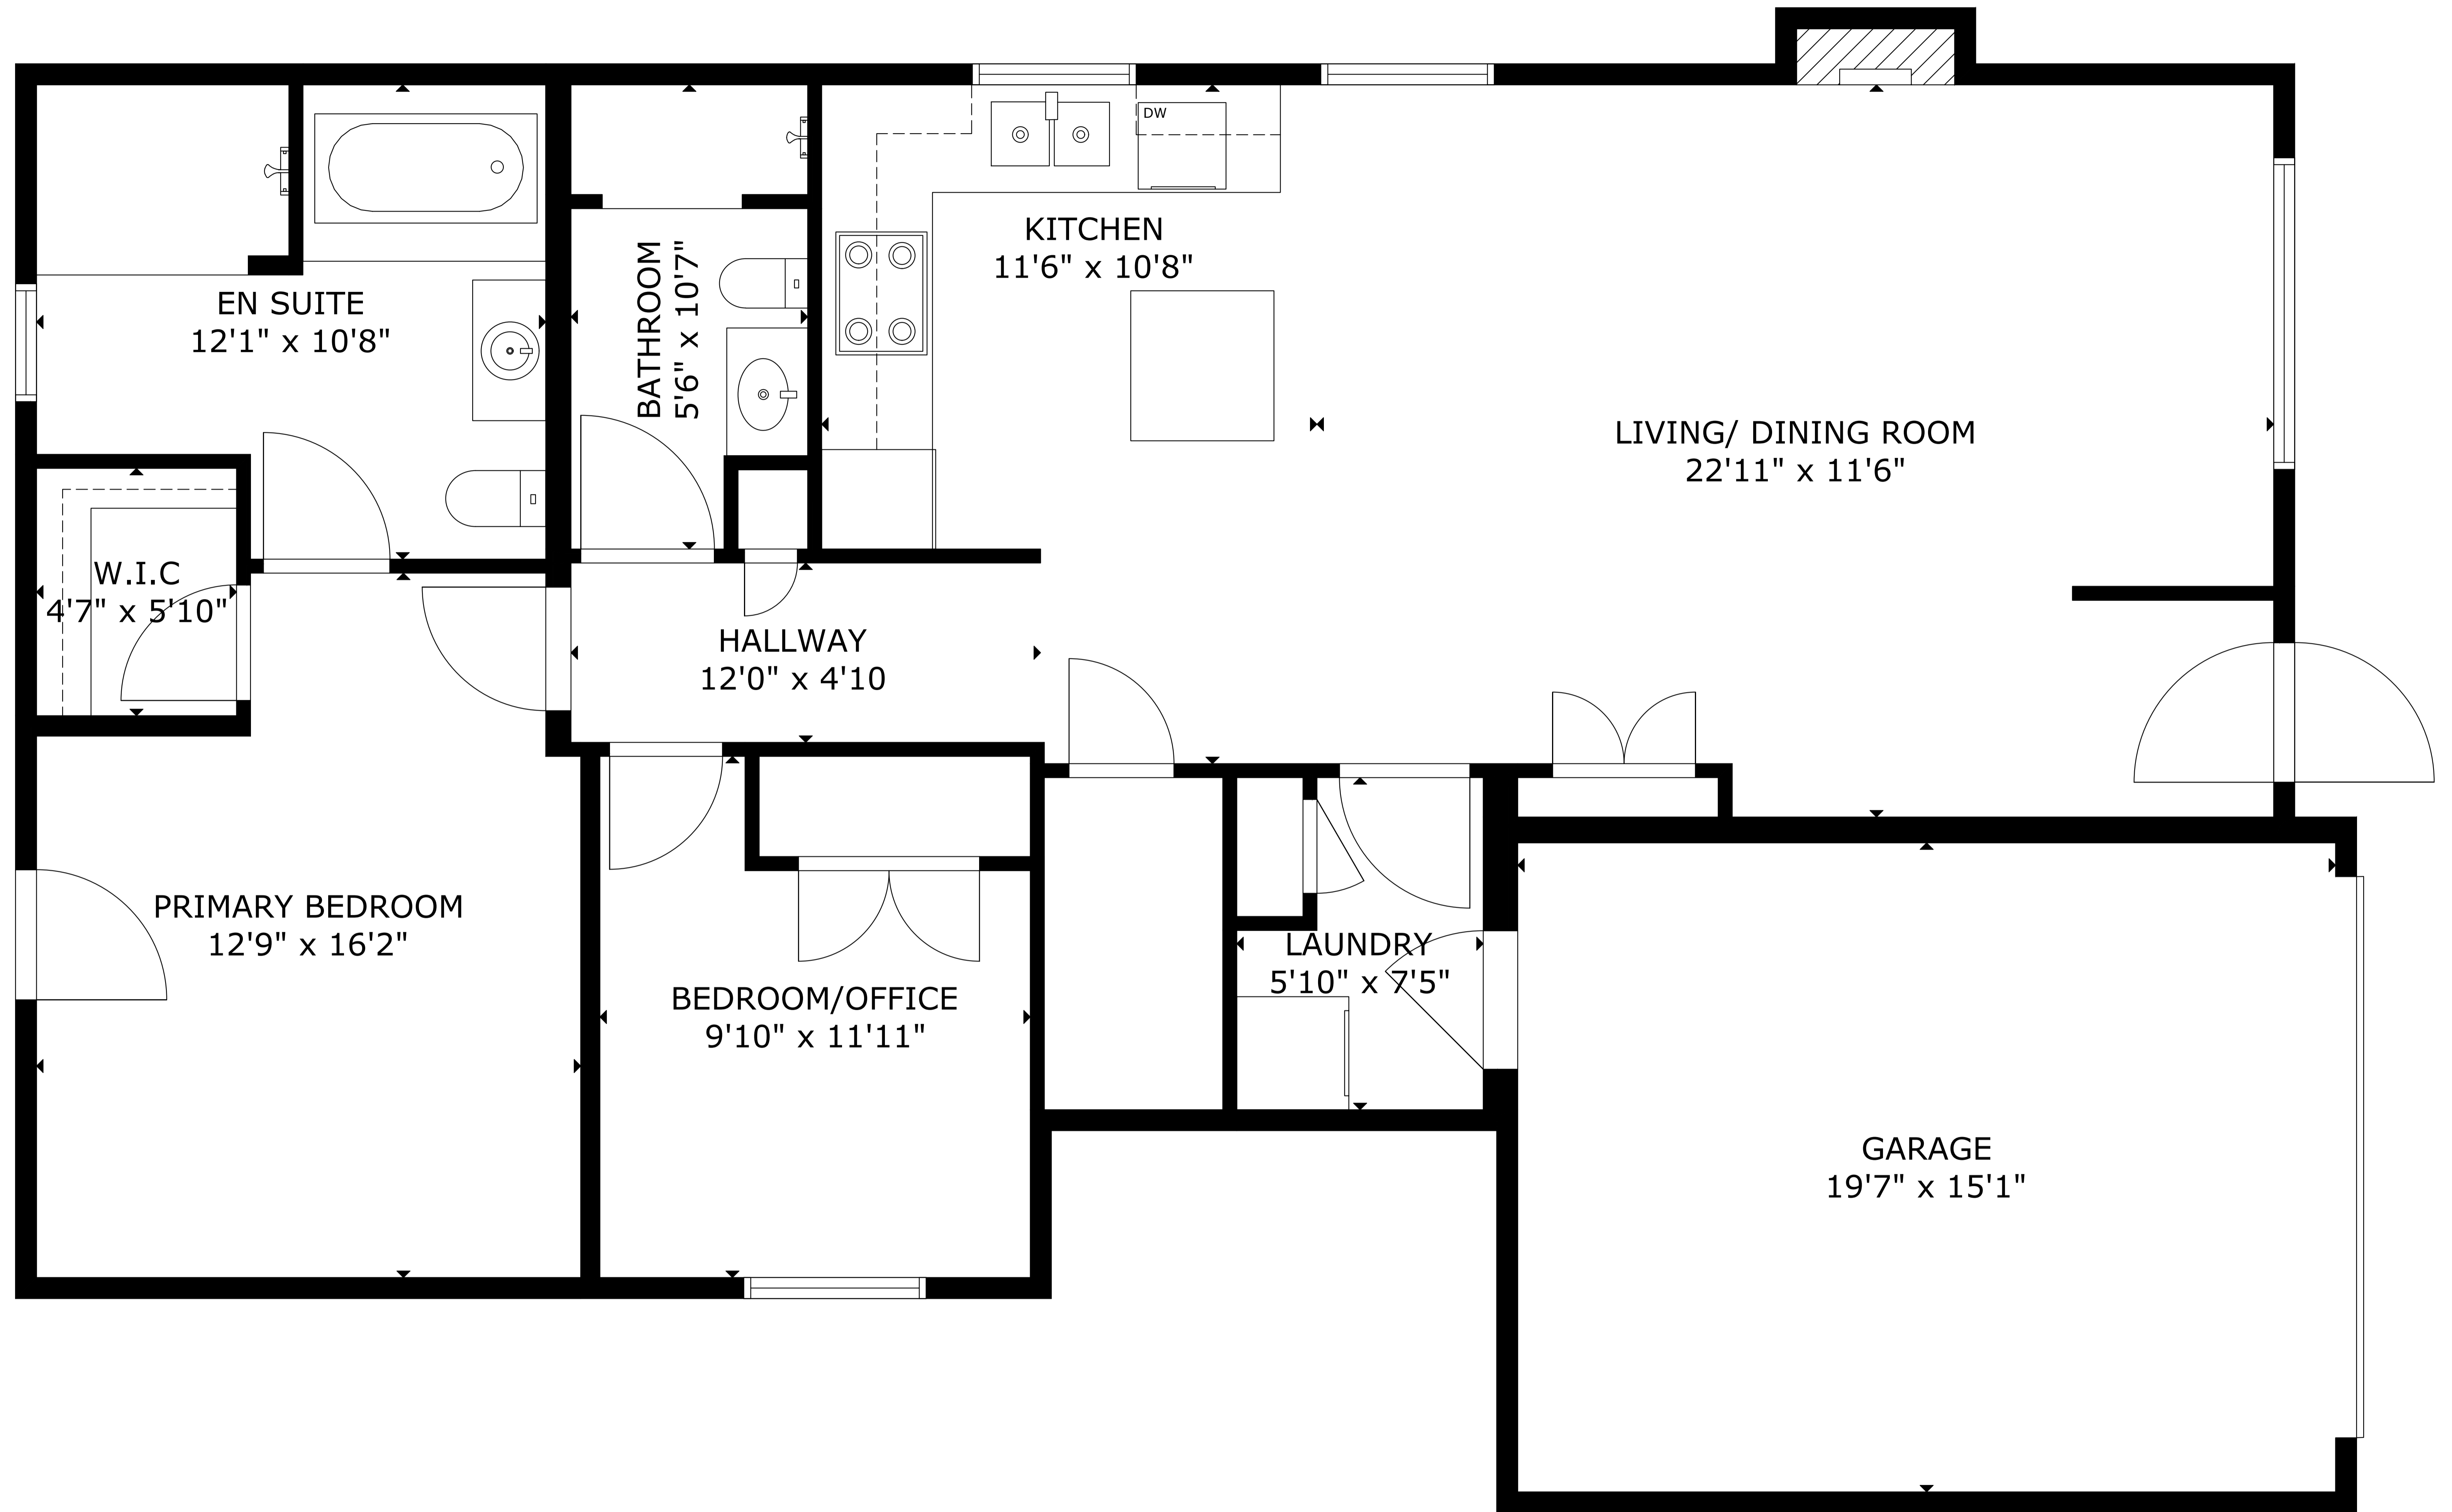

FLOOR 1

FLOOR 2

GROSS INTERNAL AREA
 TOTAL: 2,432 sq.ft
 FLOOR 1: 1,207 sq.ft
 FLOOR 2: 1,225 sq.ft

EXCLUDED AREAS: GARAGE: 292 sq.ft

SIZE AND DIMENSIONS ARE APPROXIMATE, ACTUAL MAY VARY

GROSS INTERNAL AREA

TOTAL: 2,432 sq.ft

FLOOR 1: 1,207 sq.ft

FLOOR 2: 1,225 sq.ft

EXCLUDED AREAS: GARAGE: 292 sq.ft

SIZE AND DIMENSIONS ARE APPROXIMATE, ACTUAL MAY VARY

GROSS INTERNAL AREA
 TOTAL: 2,432 sq.ft
 FLOOR 1: 1,207 sq.ft
 FLOOR 2: 1,225 sq.ft

EXCLUDED AREAS: GARAGE: 292 sq.ft

SIZE AND DIMENSIONS ARE APPROXIMATE, ACTUAL MAY VARY