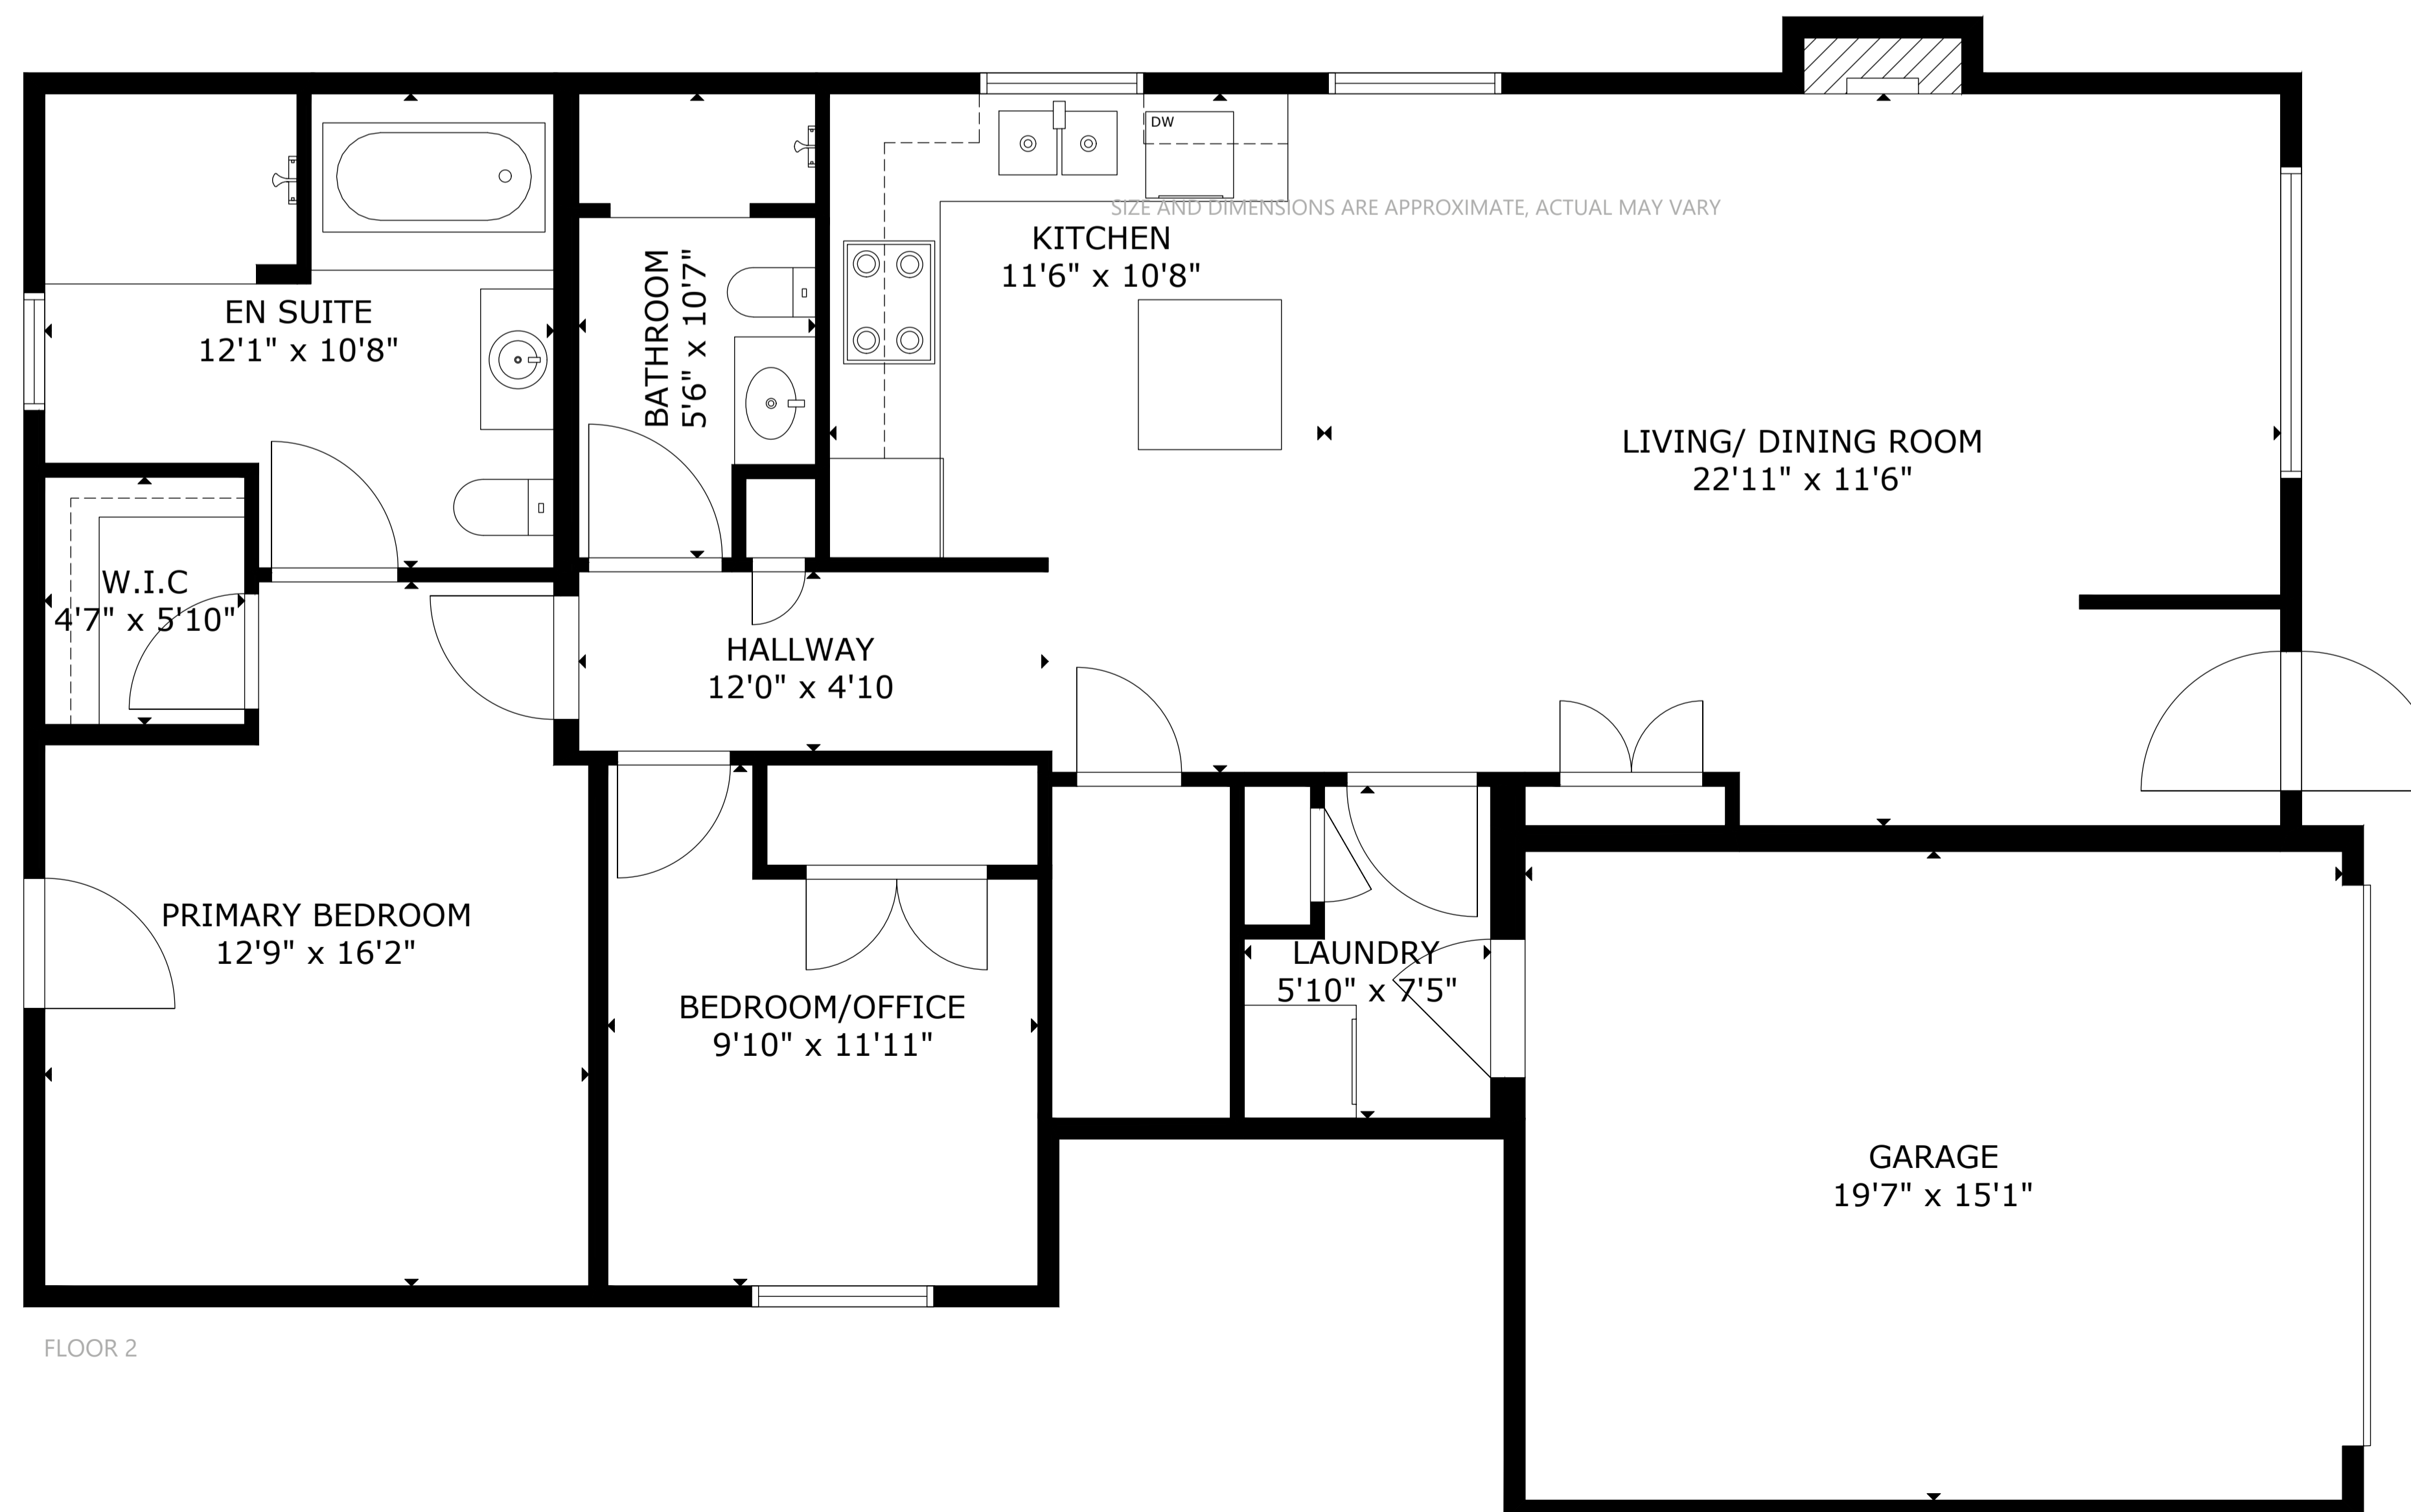

FLOOR 1

FLOOR 2

GROSS INTERNAL AREA
 TOTAL: 2,432 sq.ft
 FLOOR 1: 1,207 sq.ft
 FLOOR 2: 1,225 sq.ft

EXCLUDED AREAS: GARAGE: 292 sq.ft

SIZE AND DIMENSIONS ARE APPROXIMATE, ACTUAL MAY VARY

GROSS INTERNAL AREA

TOTAL: 2,432 sq.ft

FLOOR 1: 1,207 sq.ft

FLOOR 2: 1,225 sq.ft

EXCLUDED AREAS: GARAGE: 292 sq.ft

SIZE AND DIMENSIONS ARE APPROXIMATE, ACTUAL MAY VARY

GROSS INTERNAL AREA
 TOTAL: 2,432 sq.ft
 FLOOR 1: 1,207 sq.ft
 FLOOR 2: 1,225 sq.ft

EXCLUDED AREAS: GARAGE: 292 sq.ft

SIZE AND DIMENSIONS ARE APPROXIMATE, ACTUAL MAY VARY