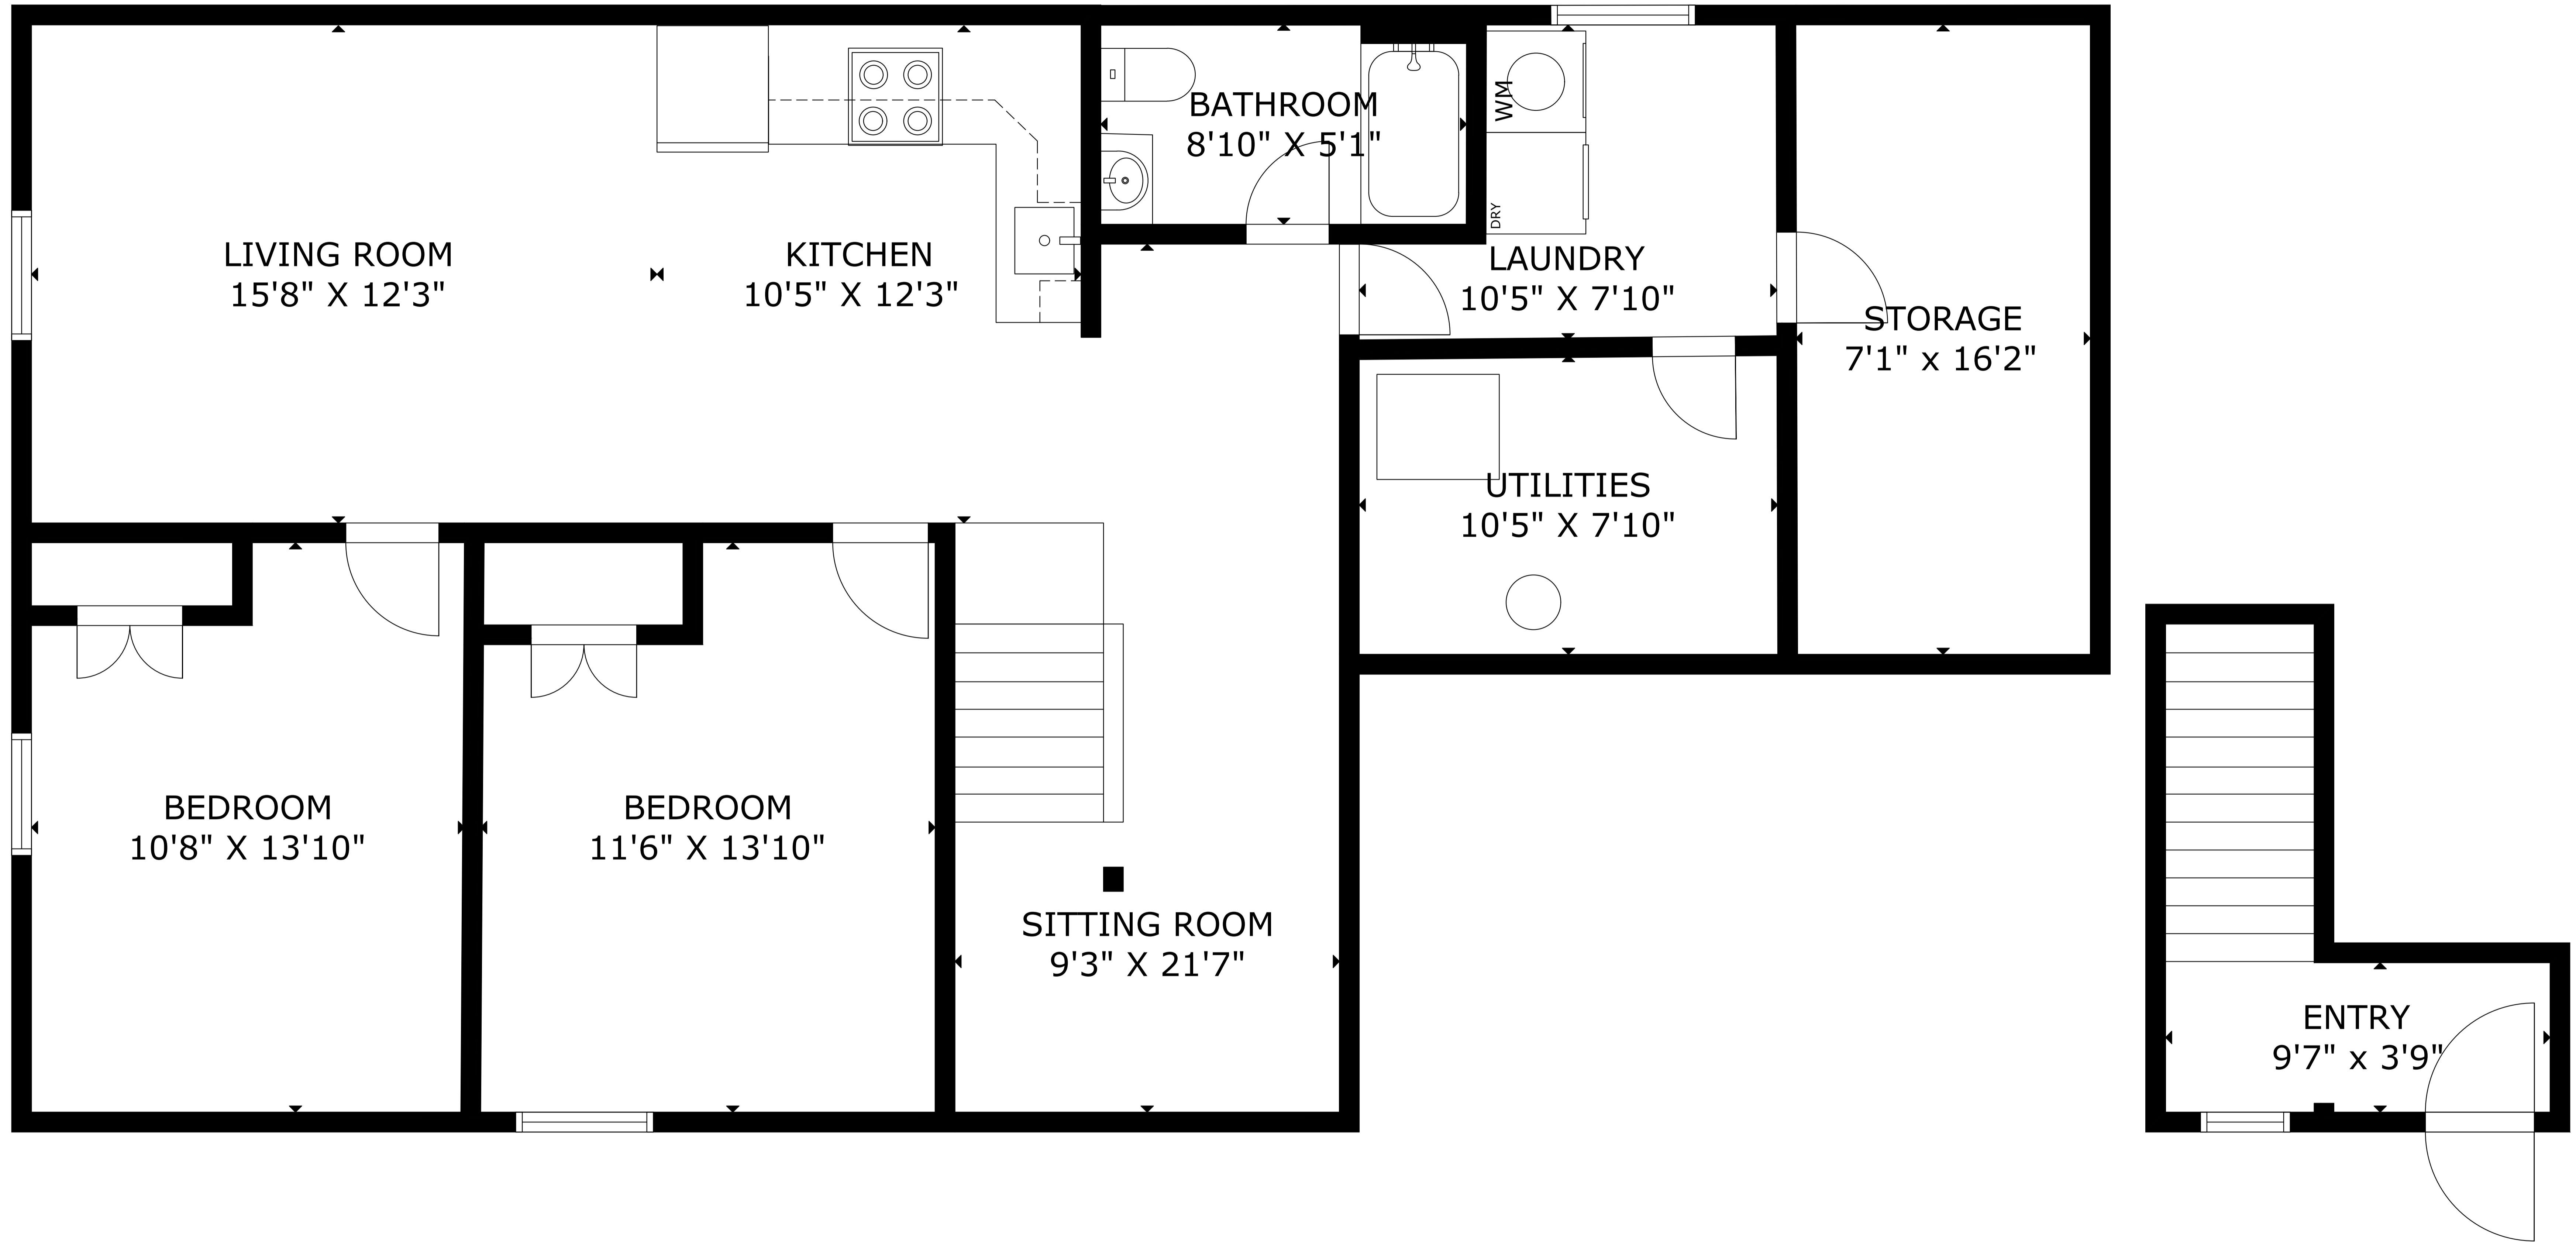

FLOOR 1

FLOOR 2

GROSS INTERNAL AREA
 TOTAL: 2,432 sq.ft
 FLOOR 1: 1,207 sq.ft
 FLOOR 2: 1,225 sq.ft

EXCLUDED AREAS: GARAGE: 292 sq.ft

SIZE AND DIMENSIONS ARE APPROXIMATE, ACTUAL MAY VARY

GROSS INTERNAL AREA

TOTAL: 2,432 sq.ft

FLOOR 1: 1,207 sq.ft

FLOOR 2: 1,225 sq.ft

EXCLUDED AREAS: GARAGE: 292 sq.ft

SIZE AND DIMENSIONS ARE APPROXIMATE, ACTUAL MAY VARY

GROSS INTERNAL AREA
 TOTAL: 2,432 sq.ft
 FLOOR 1: 1,207 sq.ft
 FLOOR 2: 1,225 sq.ft

EXCLUDED AREAS: GARAGE: 292 sq.ft

SIZE AND DIMENSIONS ARE APPROXIMATE, ACTUAL MAY VARY