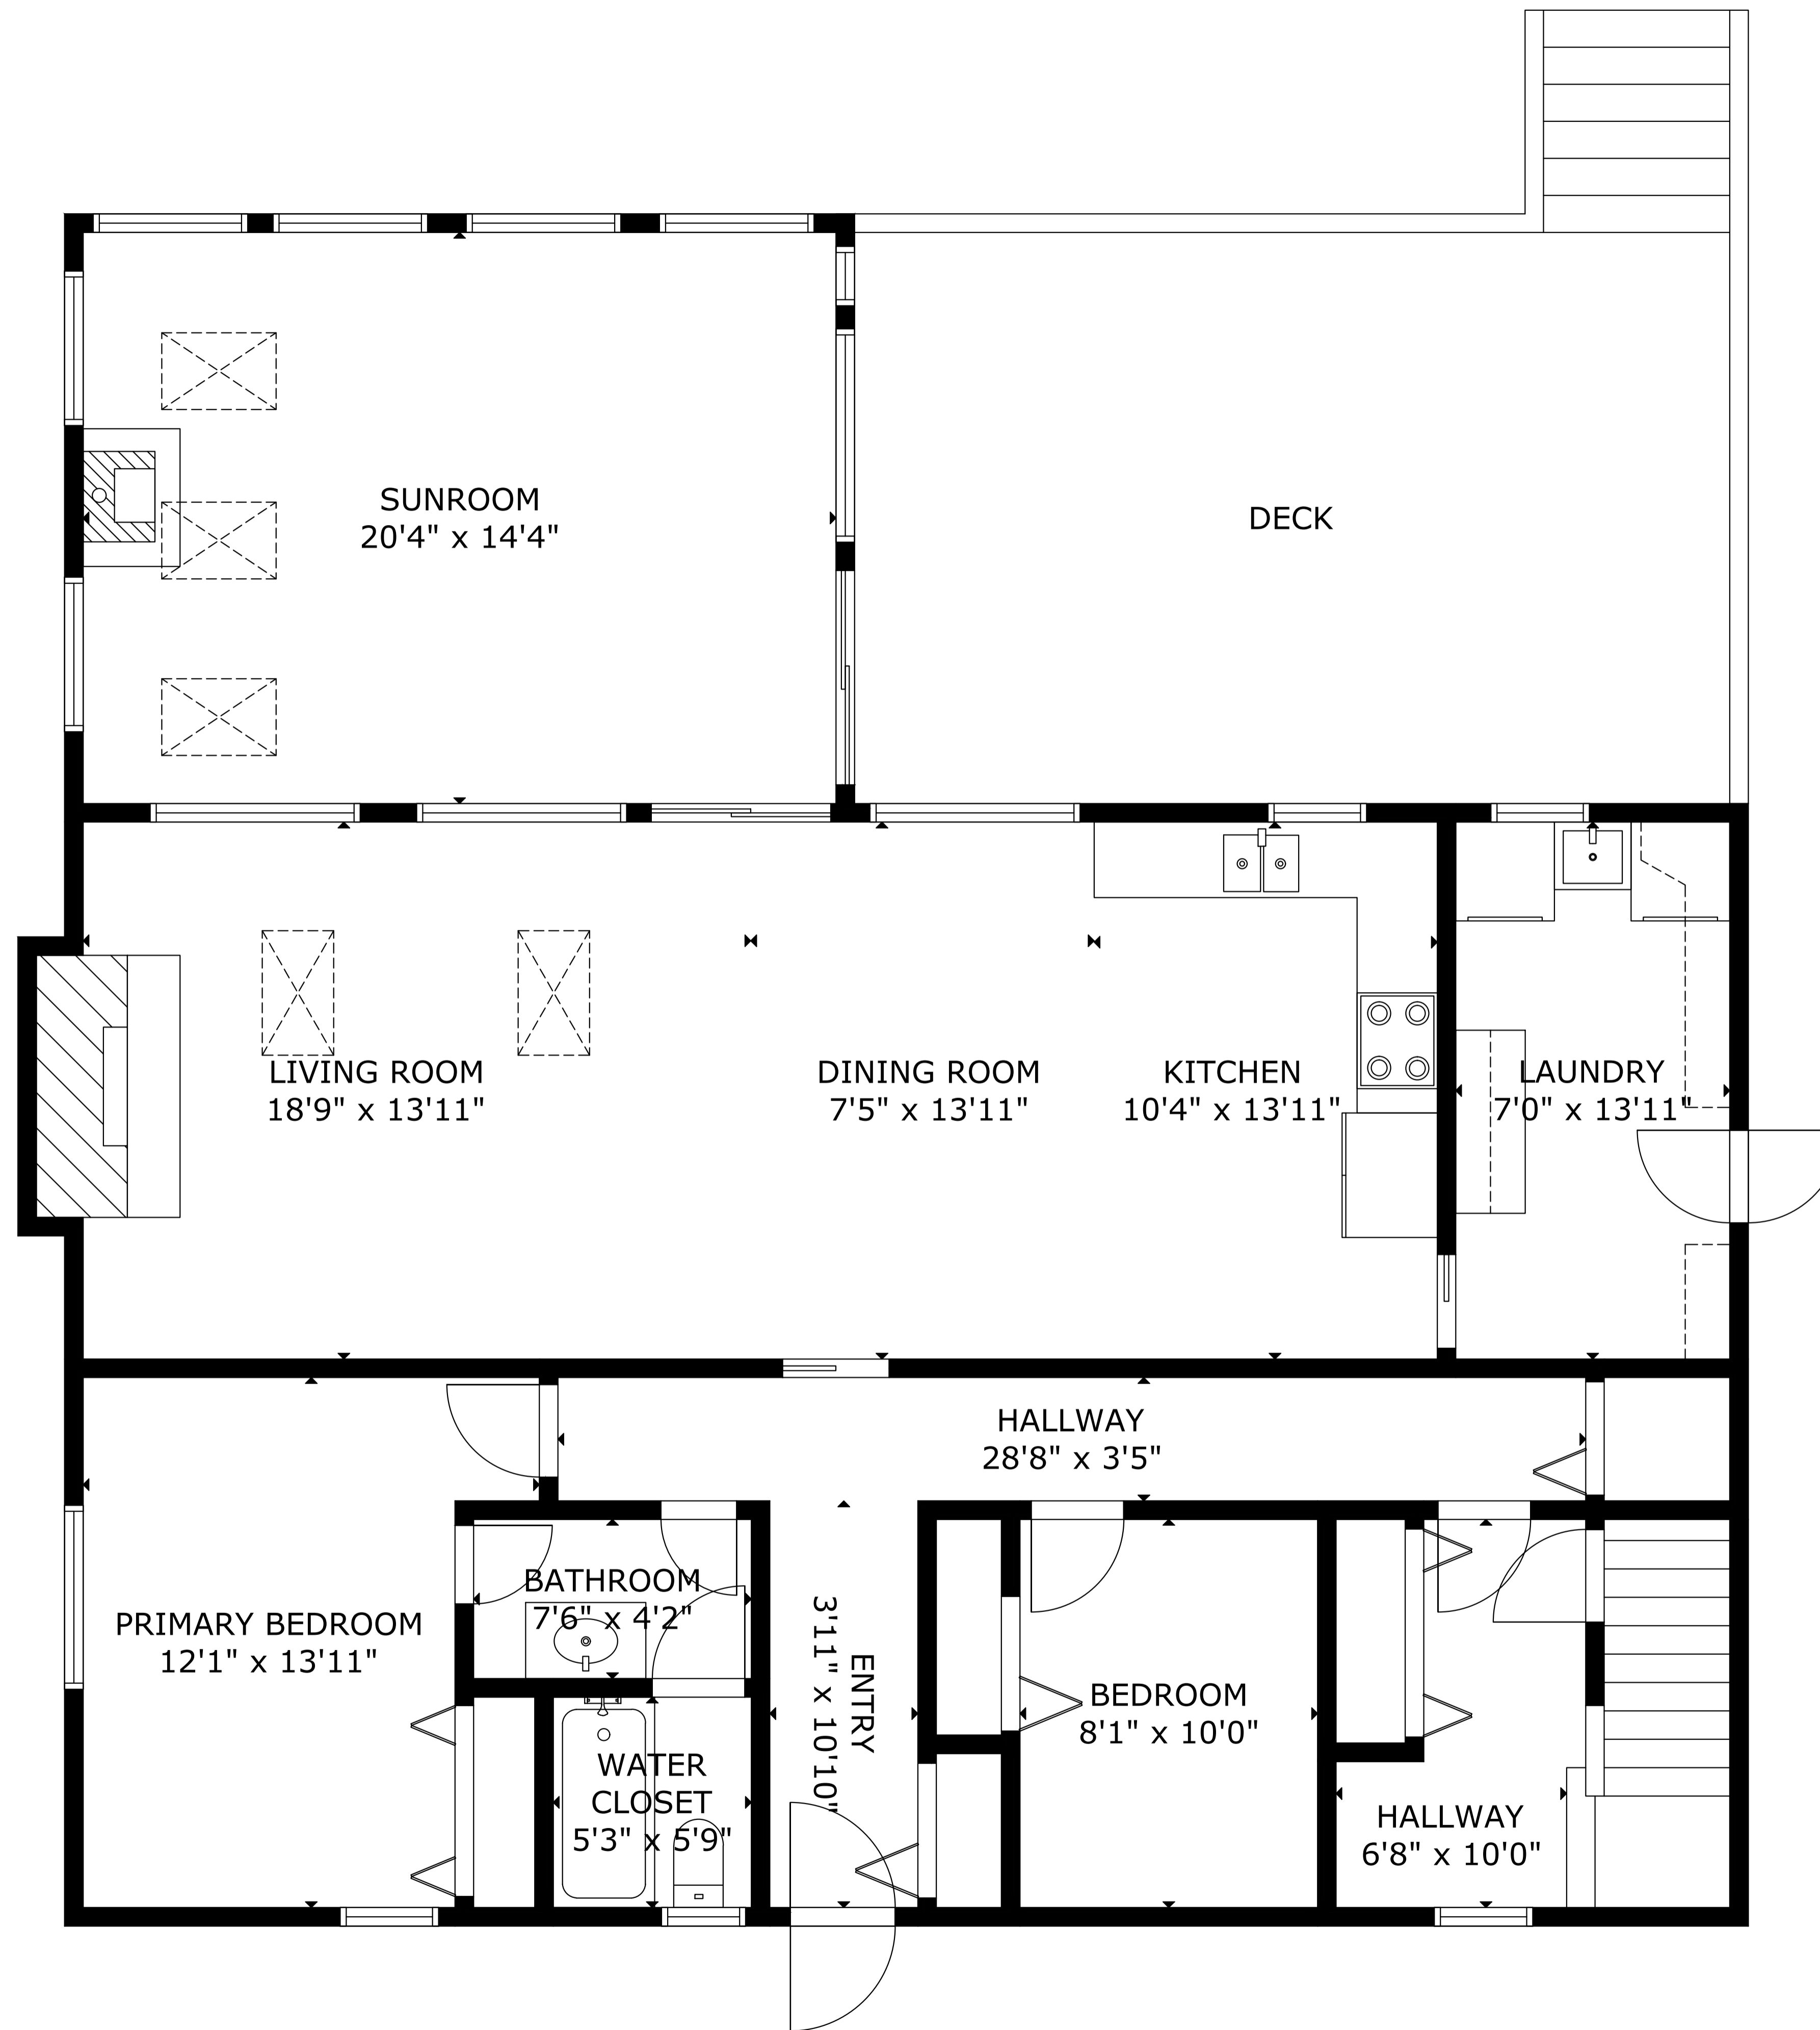

FLOOR 1

FLOOR 2

GROSS INTERNAL AREA
 TOTAL: 2,257 sq.ft
 FLOOR 1: 1,586 sq.ft, FLOOR 2: 671 sq.ft
 SIZE AND DIMENSIONS ARE APPROXIMATE, ACTUAL MAY VARY

GROSS INTERNAL AREA
TOTAL: 2,257 sq.ft

FLOOR 1: 1,586 sq.ft, FLOOR 2: 671 sq.ft

SIZE AND DIMENSIONS ARE APPROXIMATE, ACTUAL MAY VARY

GROSS INTERNAL AREA
TOTAL: 2,257 sq.ft

FLOOR 1: 1,586 sq.ft, FLOOR 2: 671 sq.ft

SIZE AND DIMENSIONS ARE APPROXIMATE, ACTUAL MAY VARY