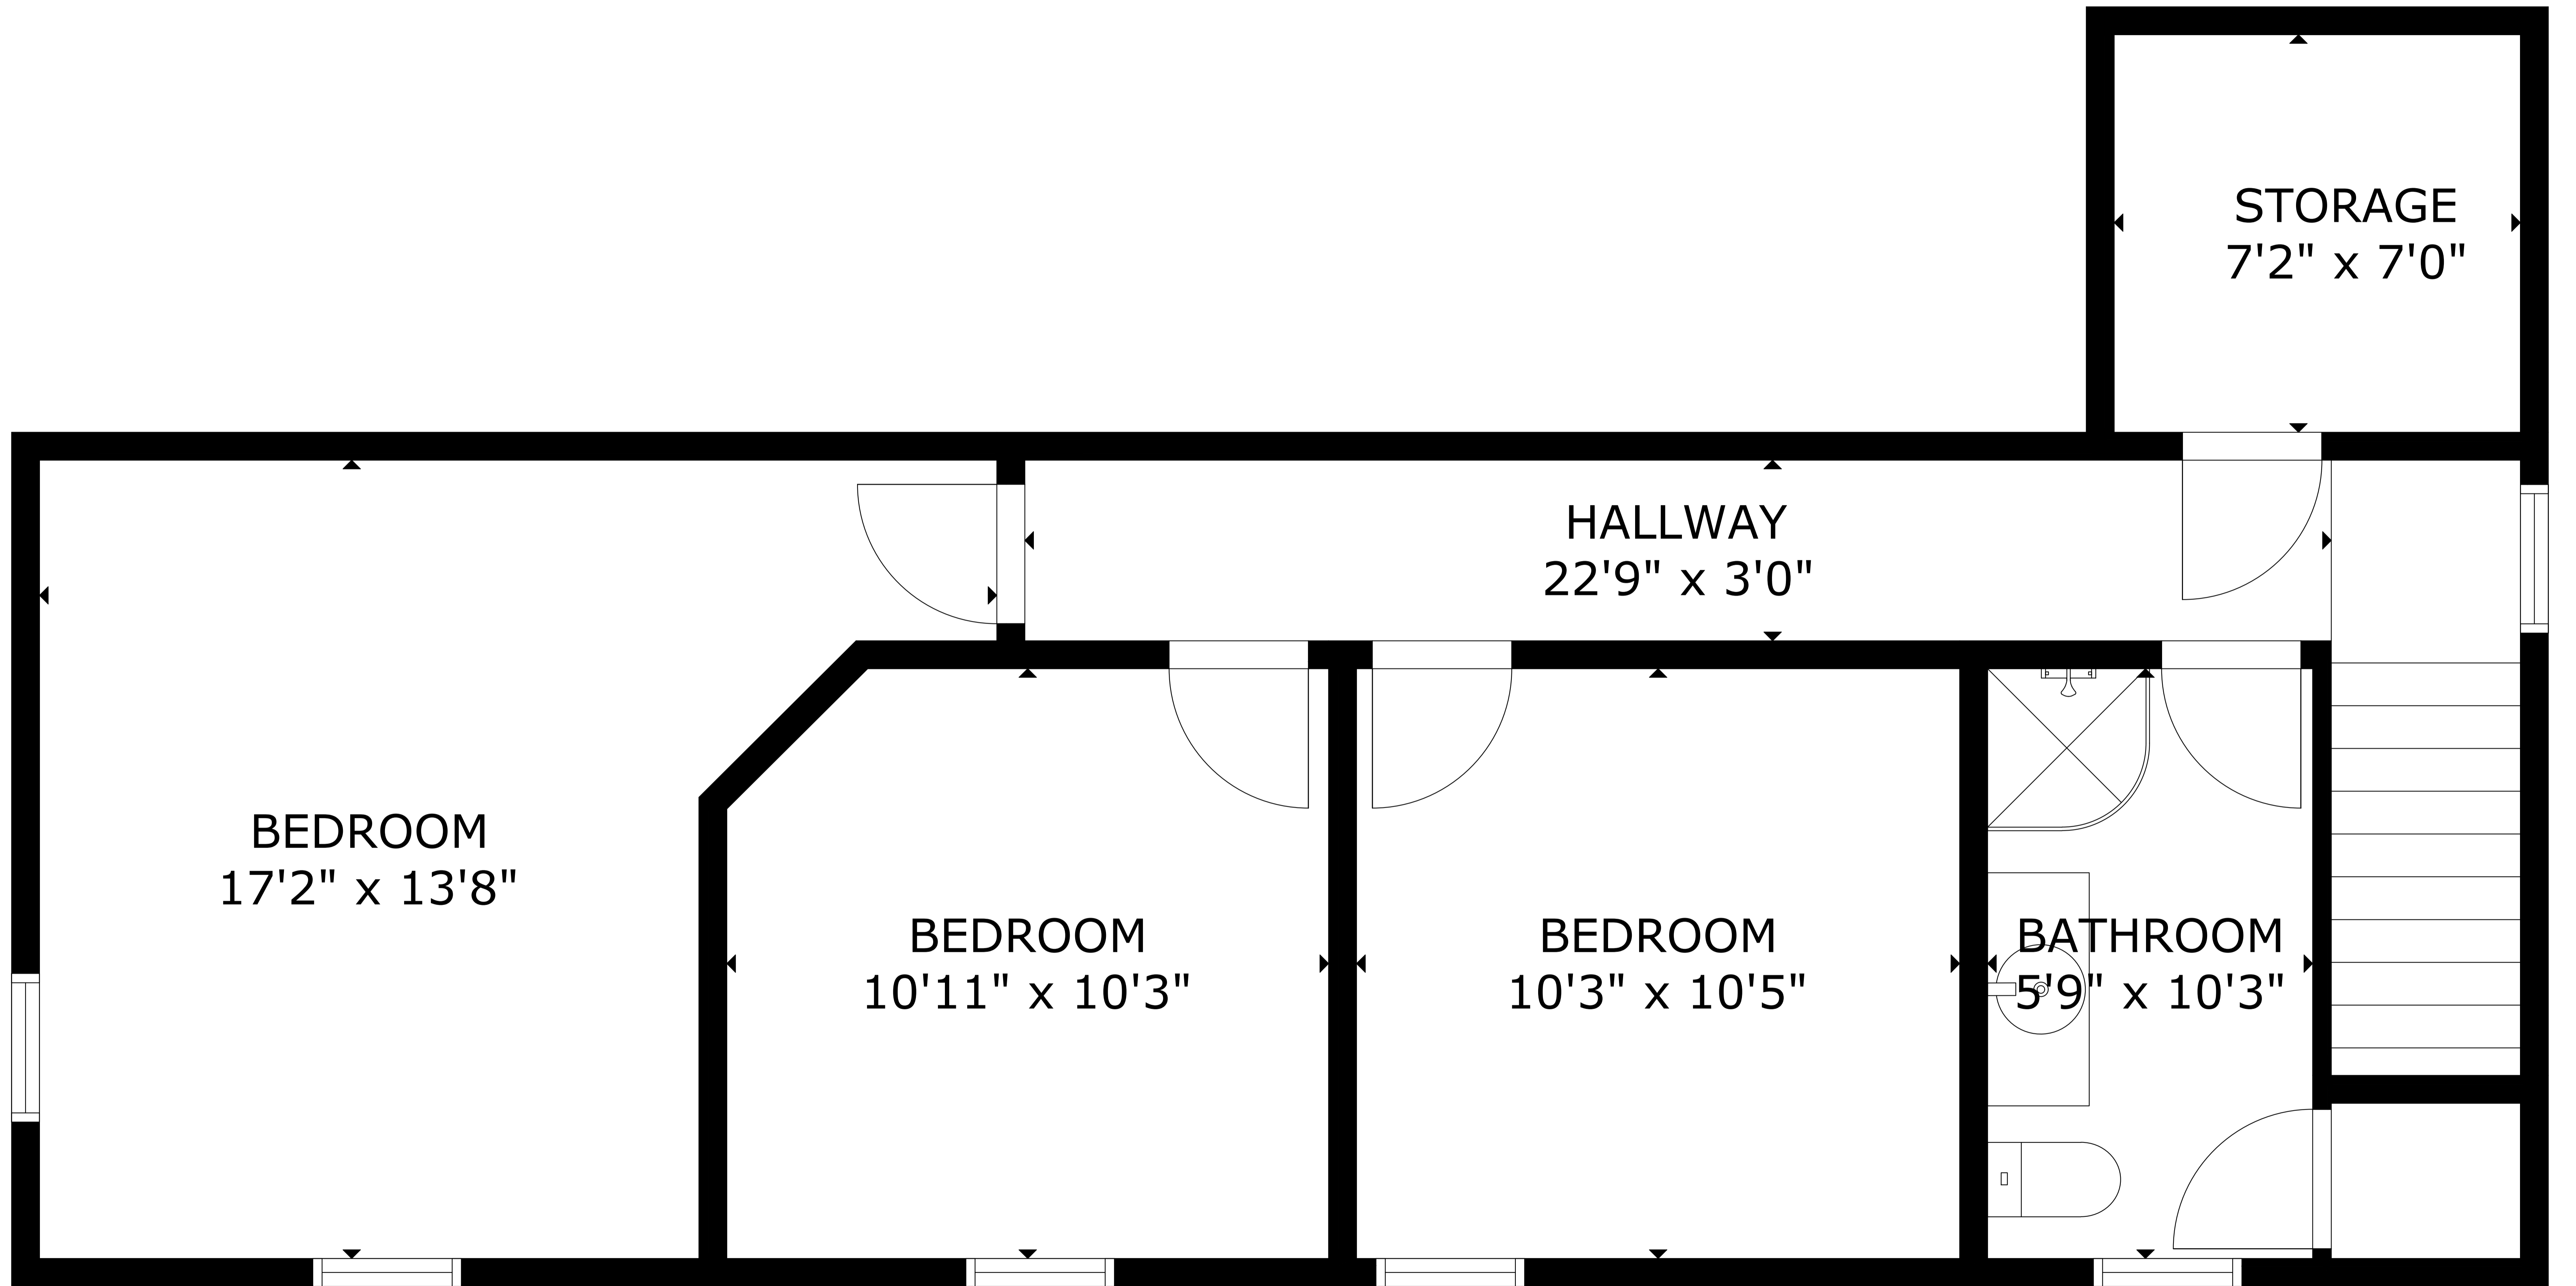

FLOOR 1

FLOOR 2

GROSS INTERNAL AREA
 TOTAL: 2,257 sq.ft
 FLOOR 1: 1,586 sq.ft, FLOOR 2: 671 sq.ft
 SIZE AND DIMENSIONS ARE APPROXIMATE, ACTUAL MAY VARY

GROSS INTERNAL AREA
TOTAL: 2,257 sq.ft

FLOOR 1: 1,586 sq.ft, FLOOR 2: 671 sq.ft

SIZE AND DIMENSIONS ARE APPROXIMATE, ACTUAL MAY VARY

GROSS INTERNAL AREA
TOTAL: 2,257 sq.ft

FLOOR 1: 1,586 sq.ft, FLOOR 2: 671 sq.ft

SIZE AND DIMENSIONS ARE APPROXIMATE, ACTUAL MAY VARY