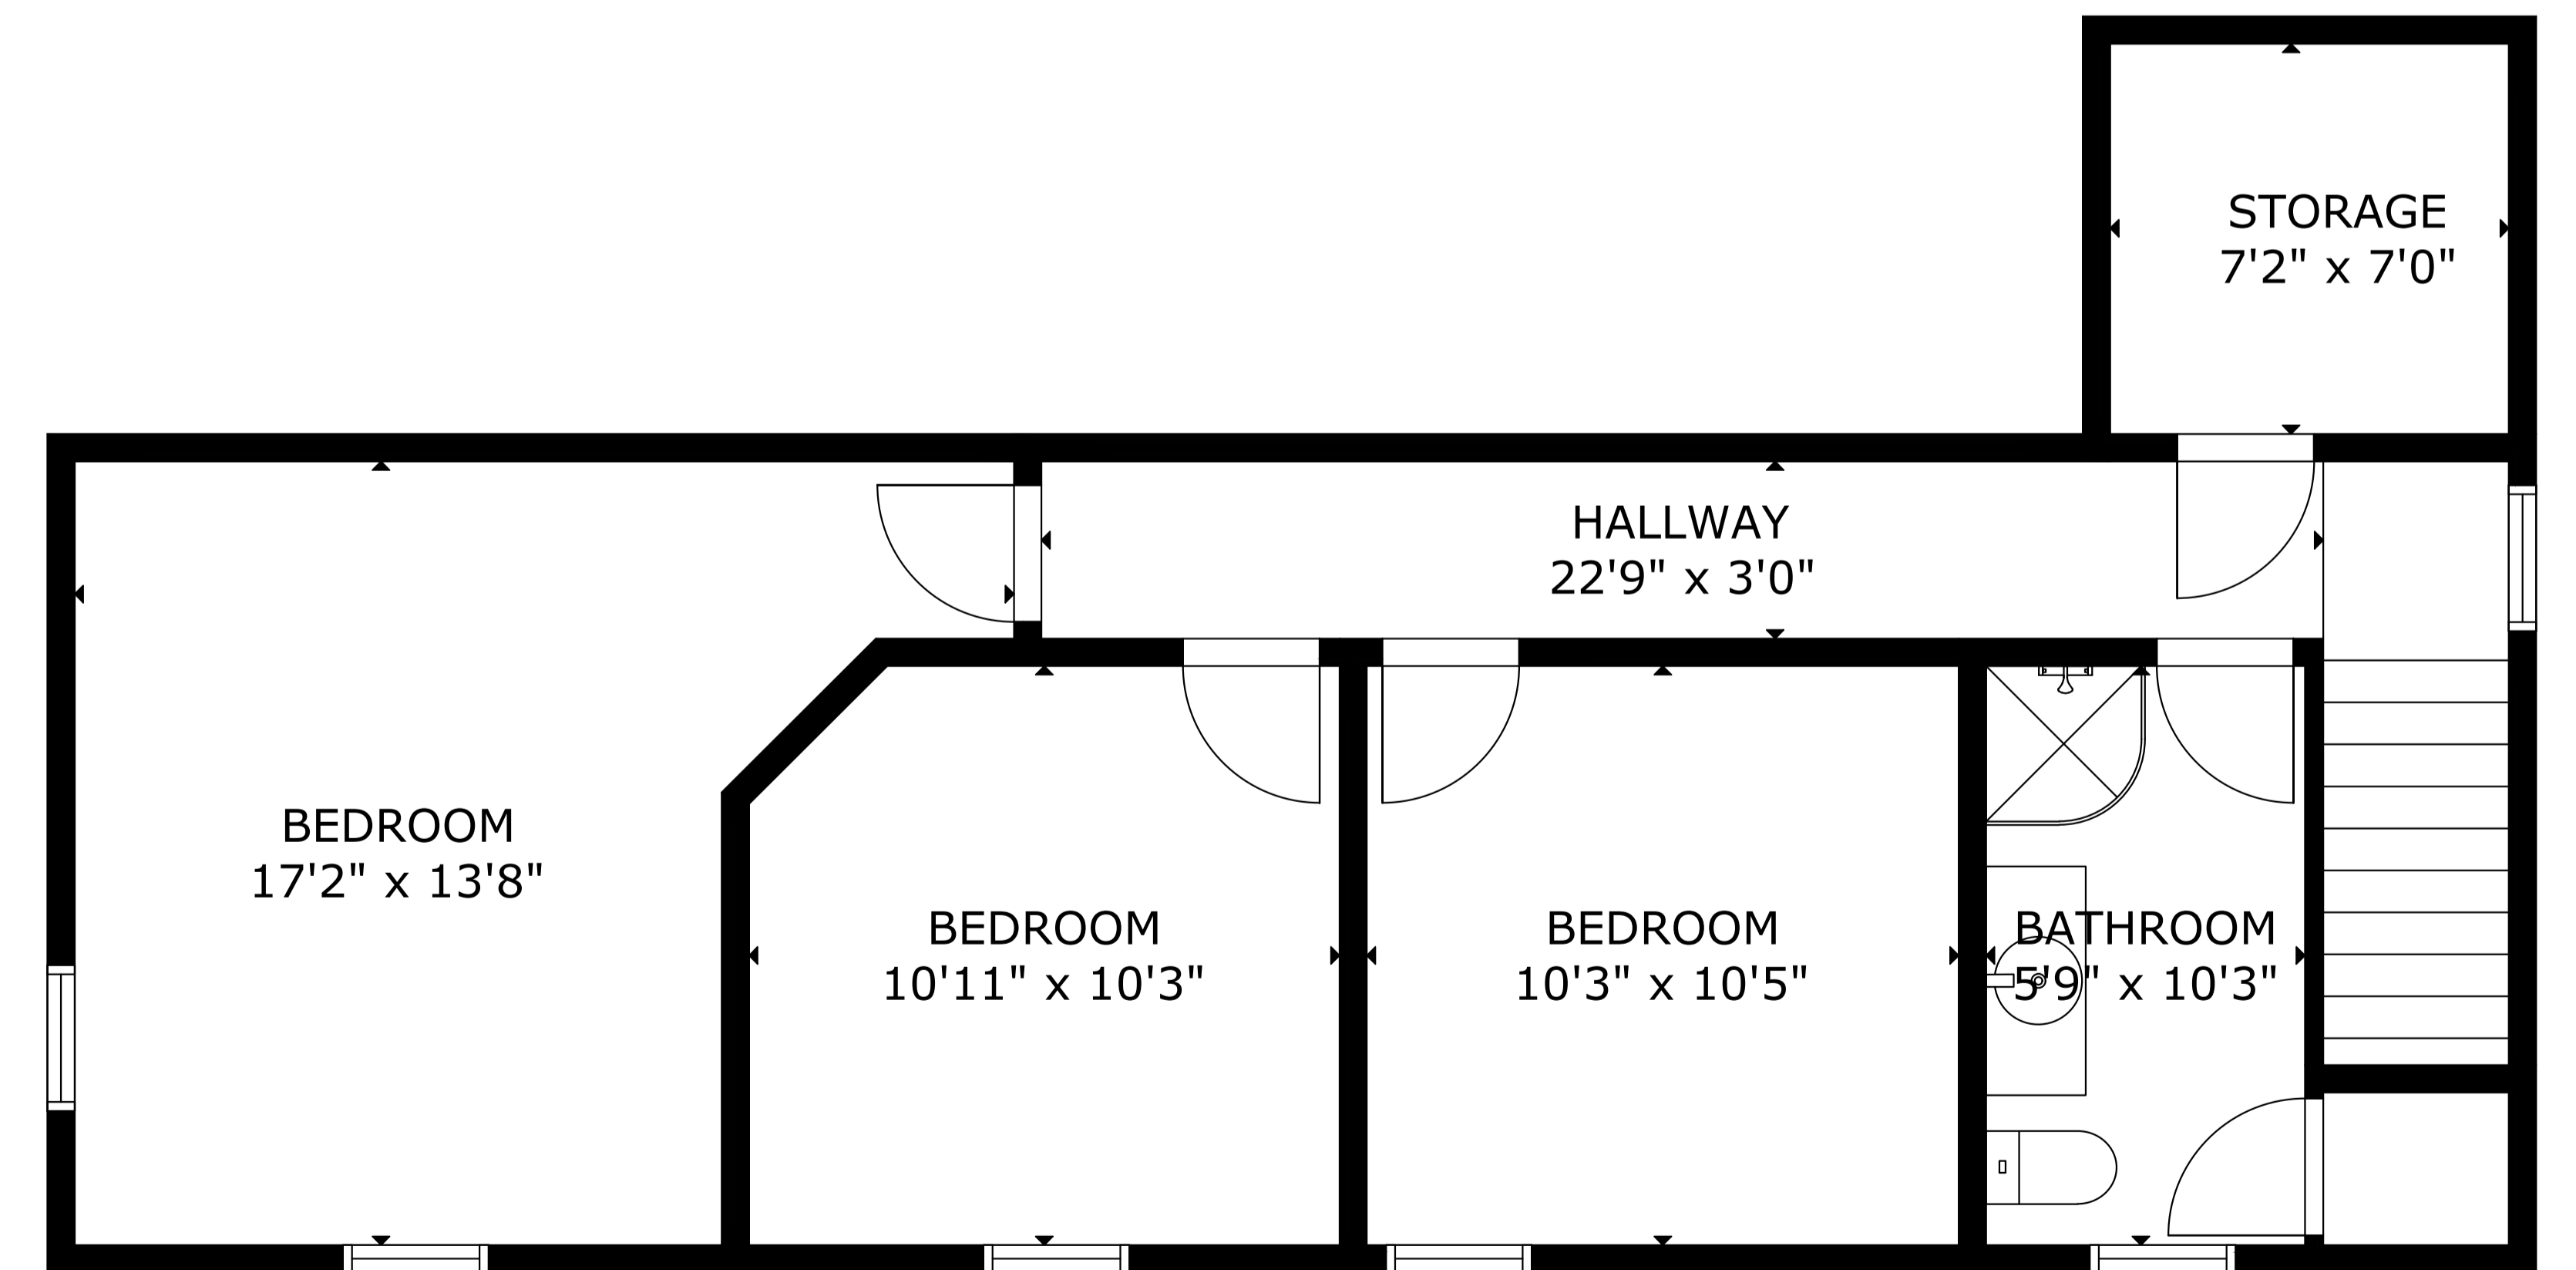

FLOOR 1

FLOOR 2

GROSS INTERNAL AREA
 TOTAL: 2,257 sq.ft
 FLOOR 1: 1,586 sq.ft, FLOOR 2: 671 sq.ft
 SIZE AND DIMENSIONS ARE APPROXIMATE, ACTUAL MAY VARY

GROSS INTERNAL AREA
TOTAL: 2,257 sq.ft

FLOOR 1: 1,586 sq.ft, FLOOR 2: 671 sq.ft

SIZE AND DIMENSIONS ARE APPROXIMATE, ACTUAL MAY VARY

GROSS INTERNAL AREA
TOTAL: 2,257 sq.ft

FLOOR 1: 1,586 sq.ft, FLOOR 2: 671 sq.ft

SIZE AND DIMENSIONS ARE APPROXIMATE, ACTUAL MAY VARY