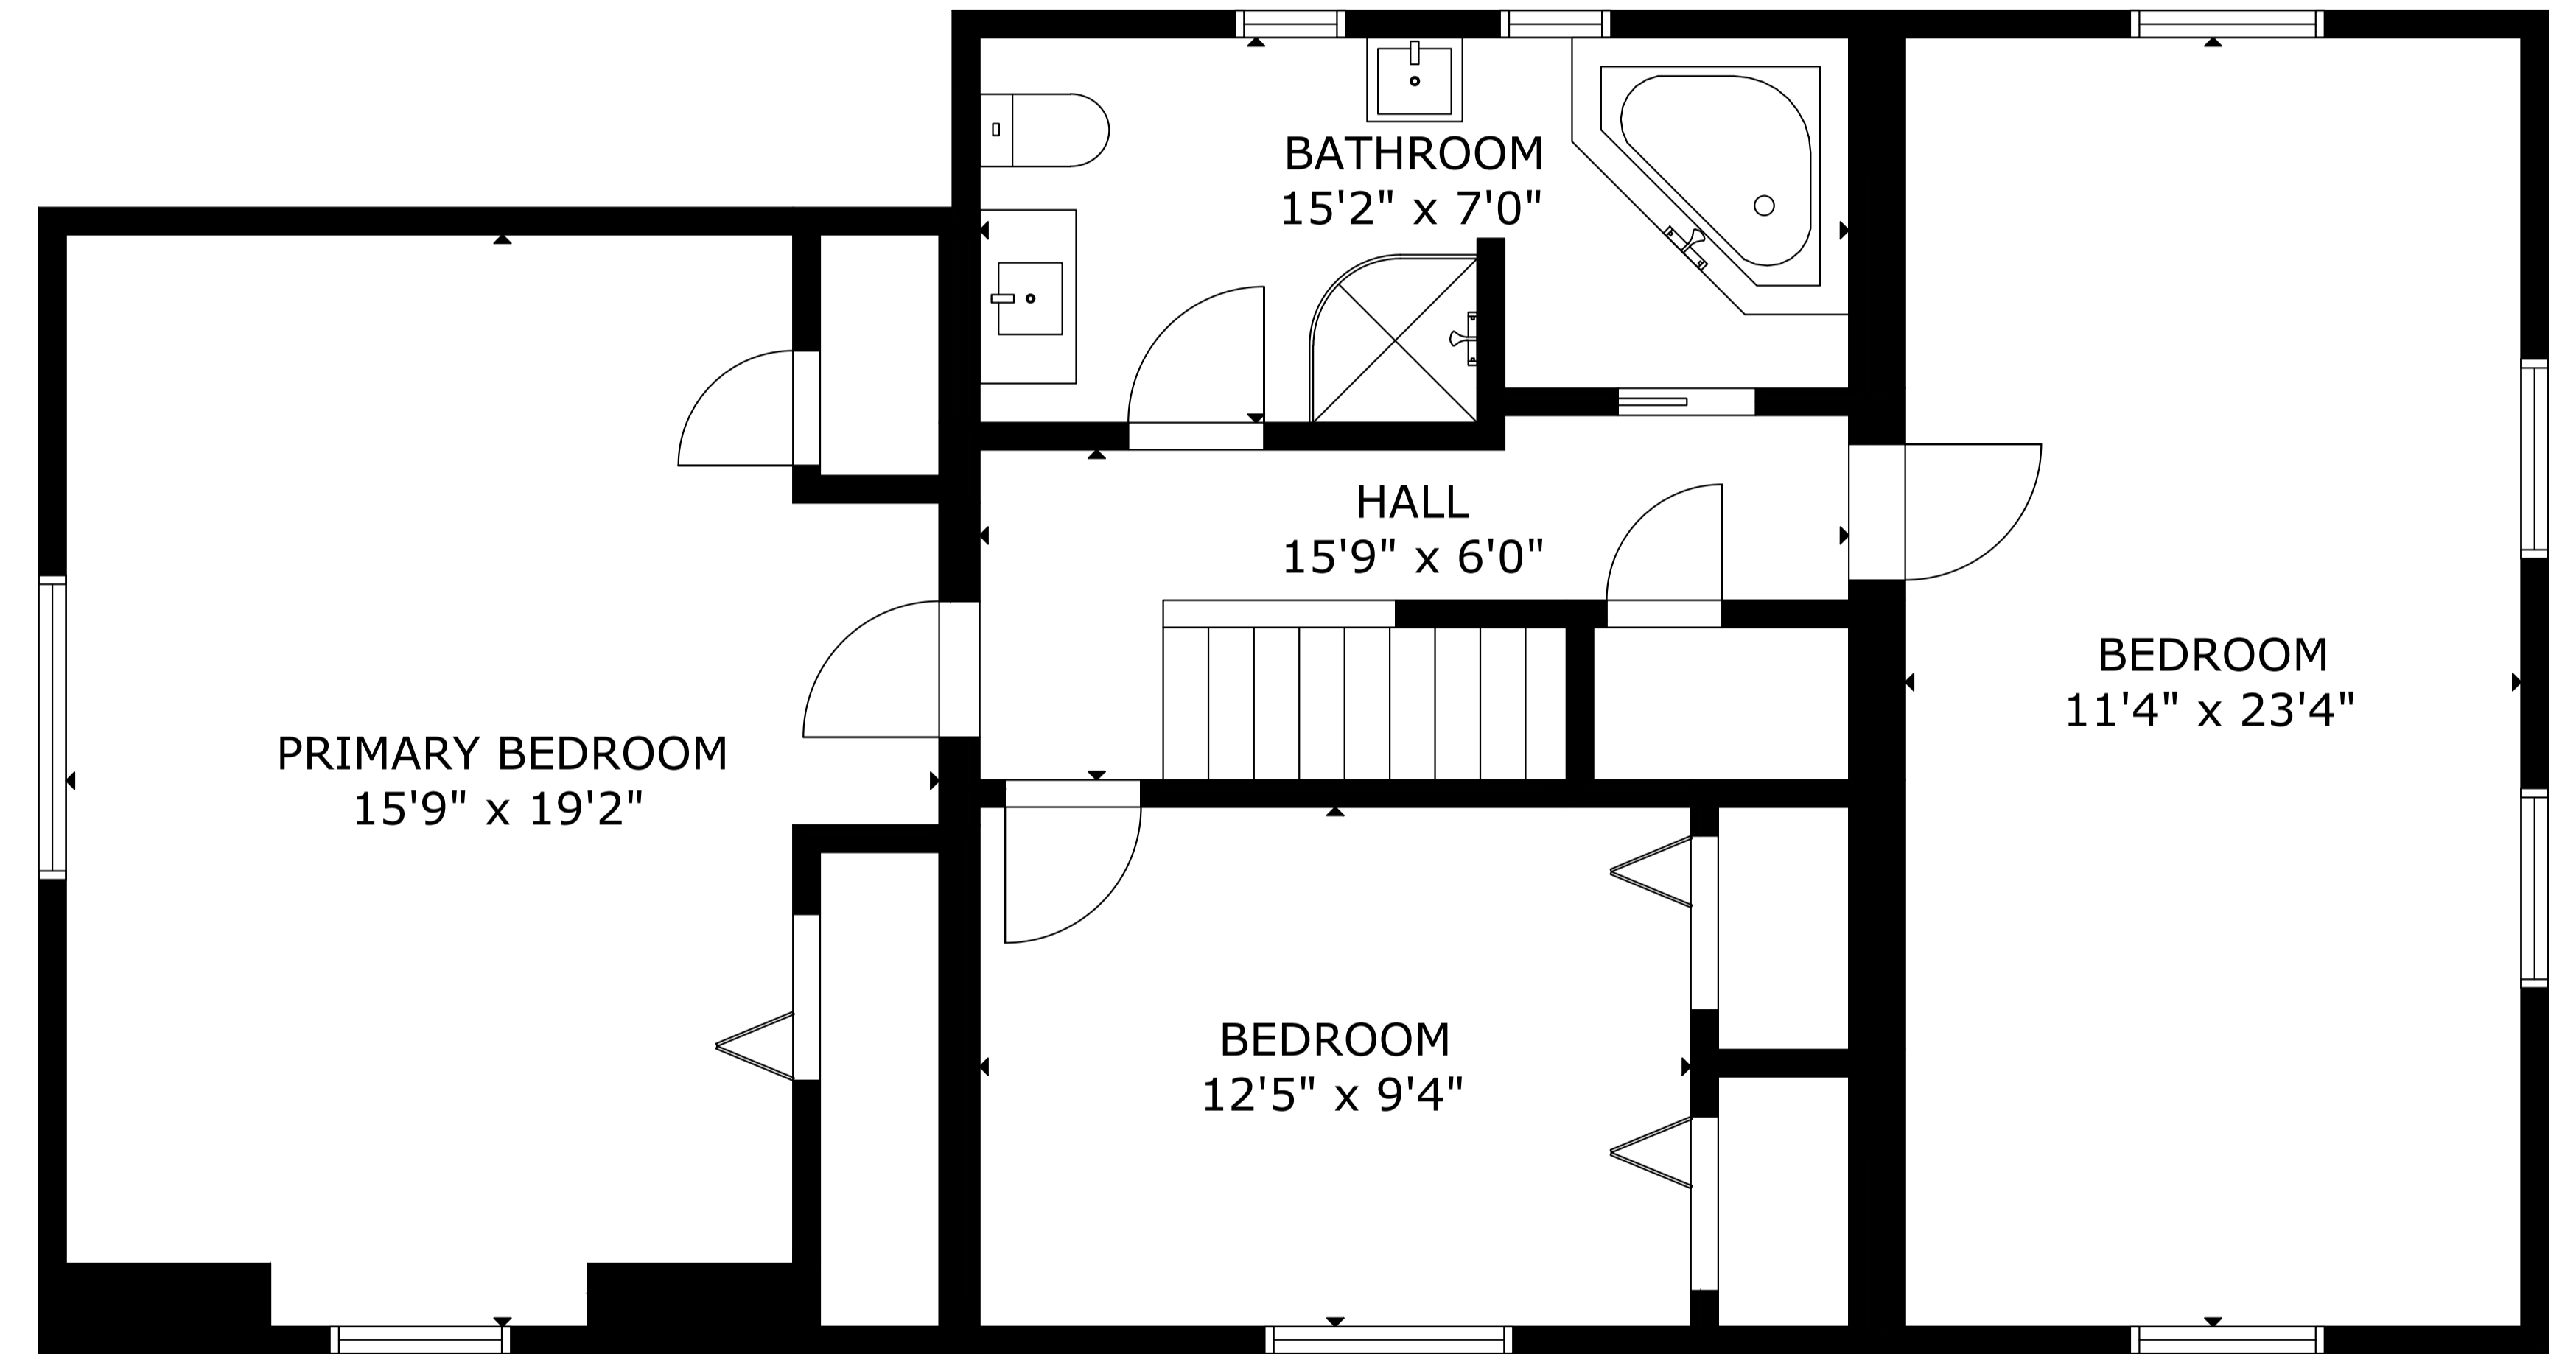

FLOOR 1

FLOOR 2

GROSS INTERNAL AREA
 TOTAL: 2,086 sq.ft
 FLOOR 1: 1,112 sq.ft, FLOOR 2: 974 sq.ft
 SIZE AND DIMENSIONS ARE APPROXIMATE, ACTUAL MAY VARY

GROSS INTERNAL AREA
TOTAL: 2,086 sq.ft

FLOOR 1: 1,112 sq.ft, FLOOR 2: 974 sq.ft

SIZE AND DIMENSIONS ARE APPROXIMATE, ACTUAL MAY VARY

GROSS INTERNAL AREA
TOTAL: 2,086 sq.ft

FLOOR 1: 1,112 sq.ft, FLOOR 2: 974 sq.ft

SIZE AND DIMENSIONS ARE APPROXIMATE, ACTUAL MAY VARY