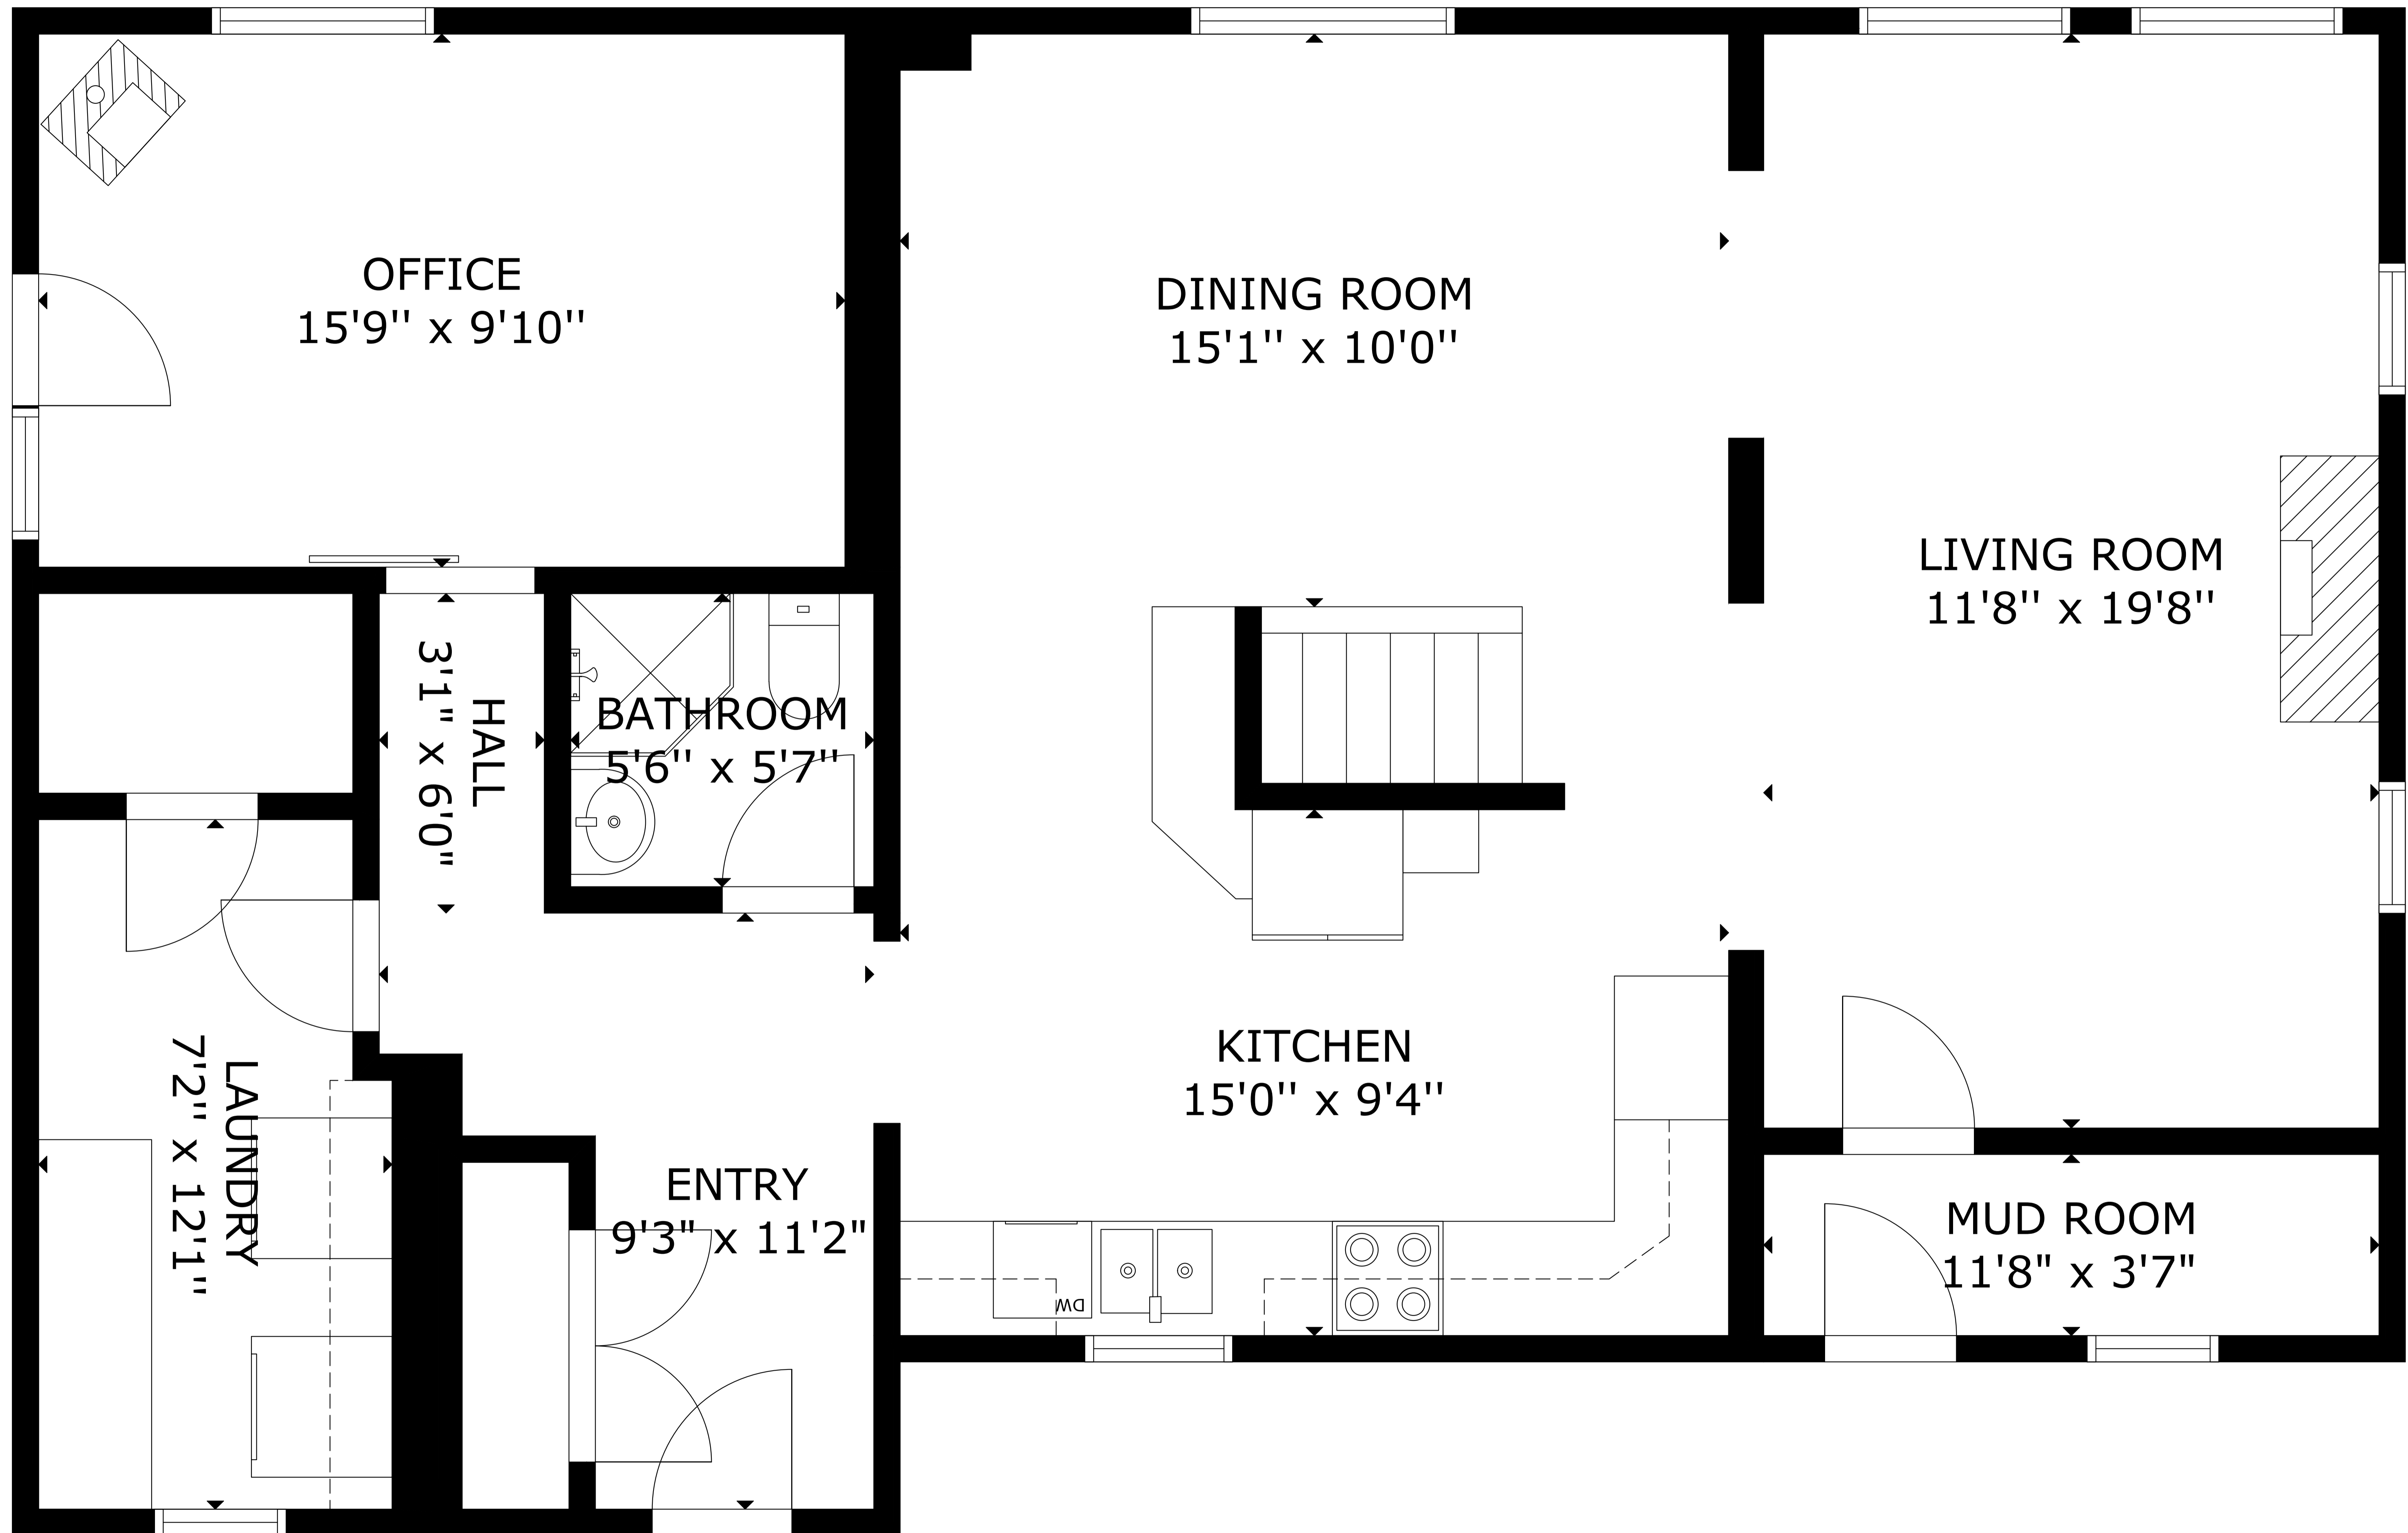

FLOOR 1

FLOOR 2

GROSS INTERNAL AREA
 TOTAL: 2,086 sq.ft
 FLOOR 1: 1,112 sq.ft, FLOOR 2: 974 sq.ft
 SIZE AND DIMENSIONS ARE APPROXIMATE, ACTUAL MAY VARY

GROSS INTERNAL AREA
TOTAL: 2,086 sq.ft

FLOOR 1: 1,112 sq.ft, FLOOR 2: 974 sq.ft

SIZE AND DIMENSIONS ARE APPROXIMATE, ACTUAL MAY VARY

GROSS INTERNAL AREA
TOTAL: 2,086 sq.ft

FLOOR 1: 1,112 sq.ft, FLOOR 2: 974 sq.ft

SIZE AND DIMENSIONS ARE APPROXIMATE, ACTUAL MAY VARY