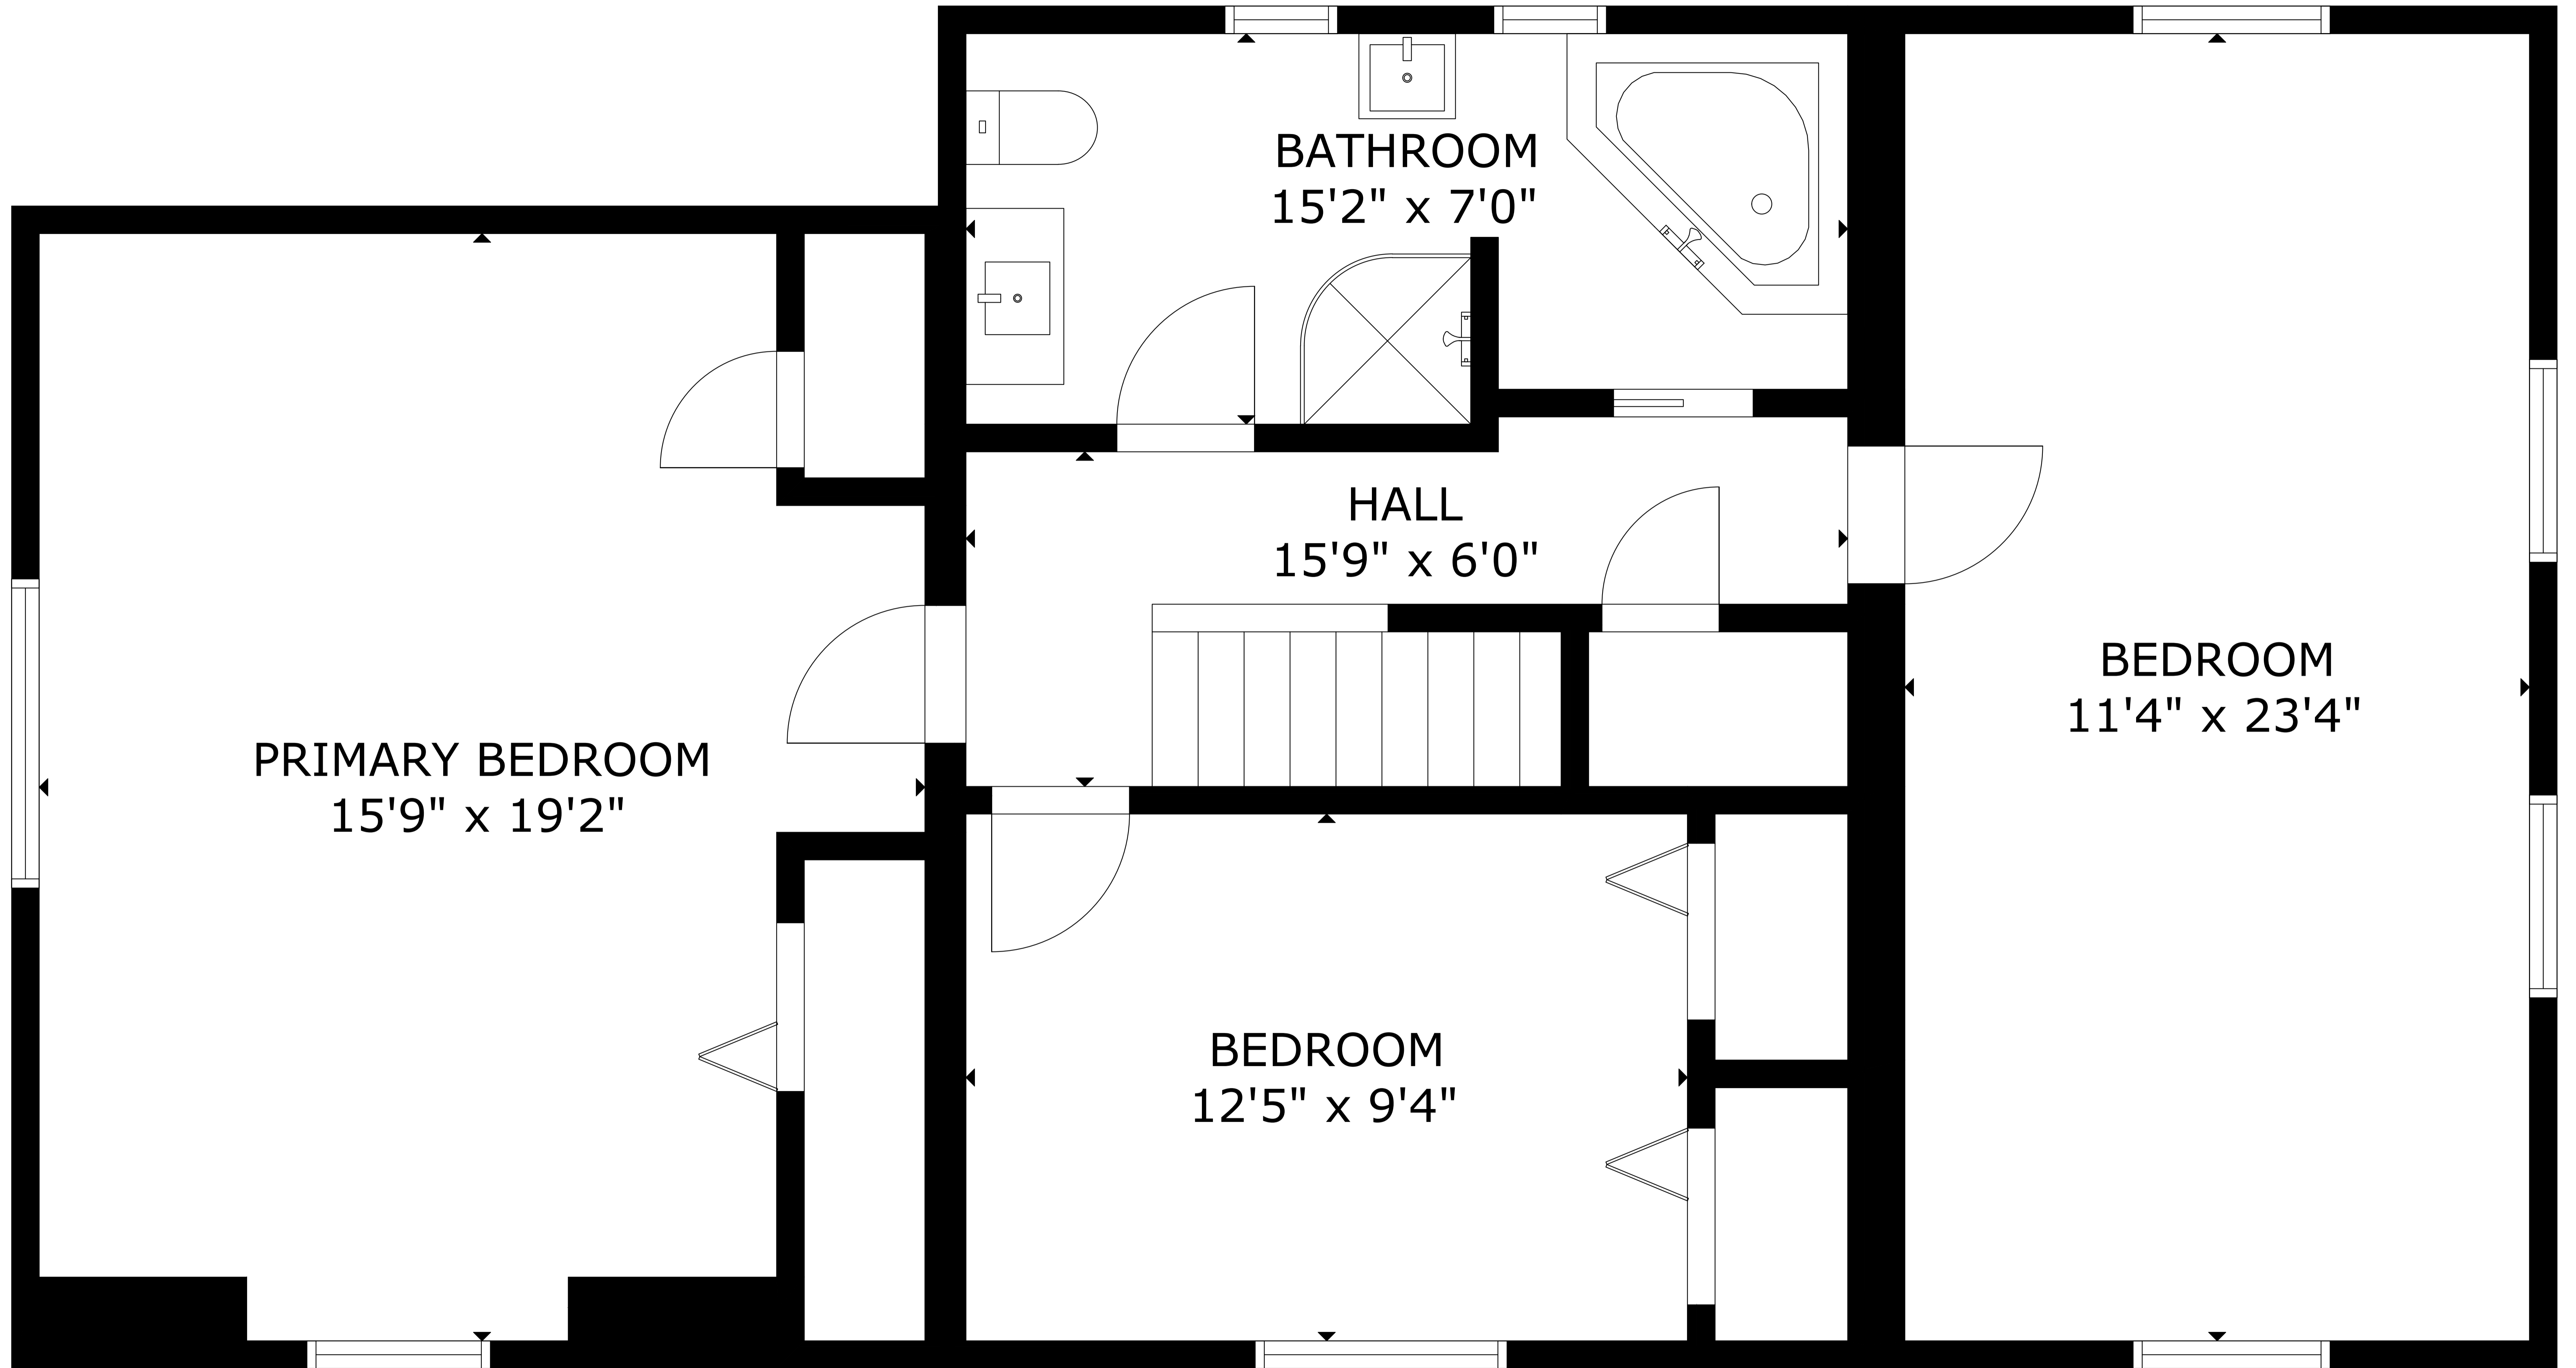

FLOOR 1

FLOOR 2

GROSS INTERNAL AREA
 TOTAL: 2,086 sq.ft
 FLOOR 1: 1,112 sq.ft, FLOOR 2: 974 sq.ft
 SIZE AND DIMENSIONS ARE APPROXIMATE, ACTUAL MAY VARY

GROSS INTERNAL AREA
TOTAL: 2,086 sq.ft

FLOOR 1: 1,112 sq.ft, FLOOR 2: 974 sq.ft

SIZE AND DIMENSIONS ARE APPROXIMATE, ACTUAL MAY VARY

GROSS INTERNAL AREA
TOTAL: 2,086 sq.ft

FLOOR 1: 1,112 sq.ft, FLOOR 2: 974 sq.ft

SIZE AND DIMENSIONS ARE APPROXIMATE, ACTUAL MAY VARY