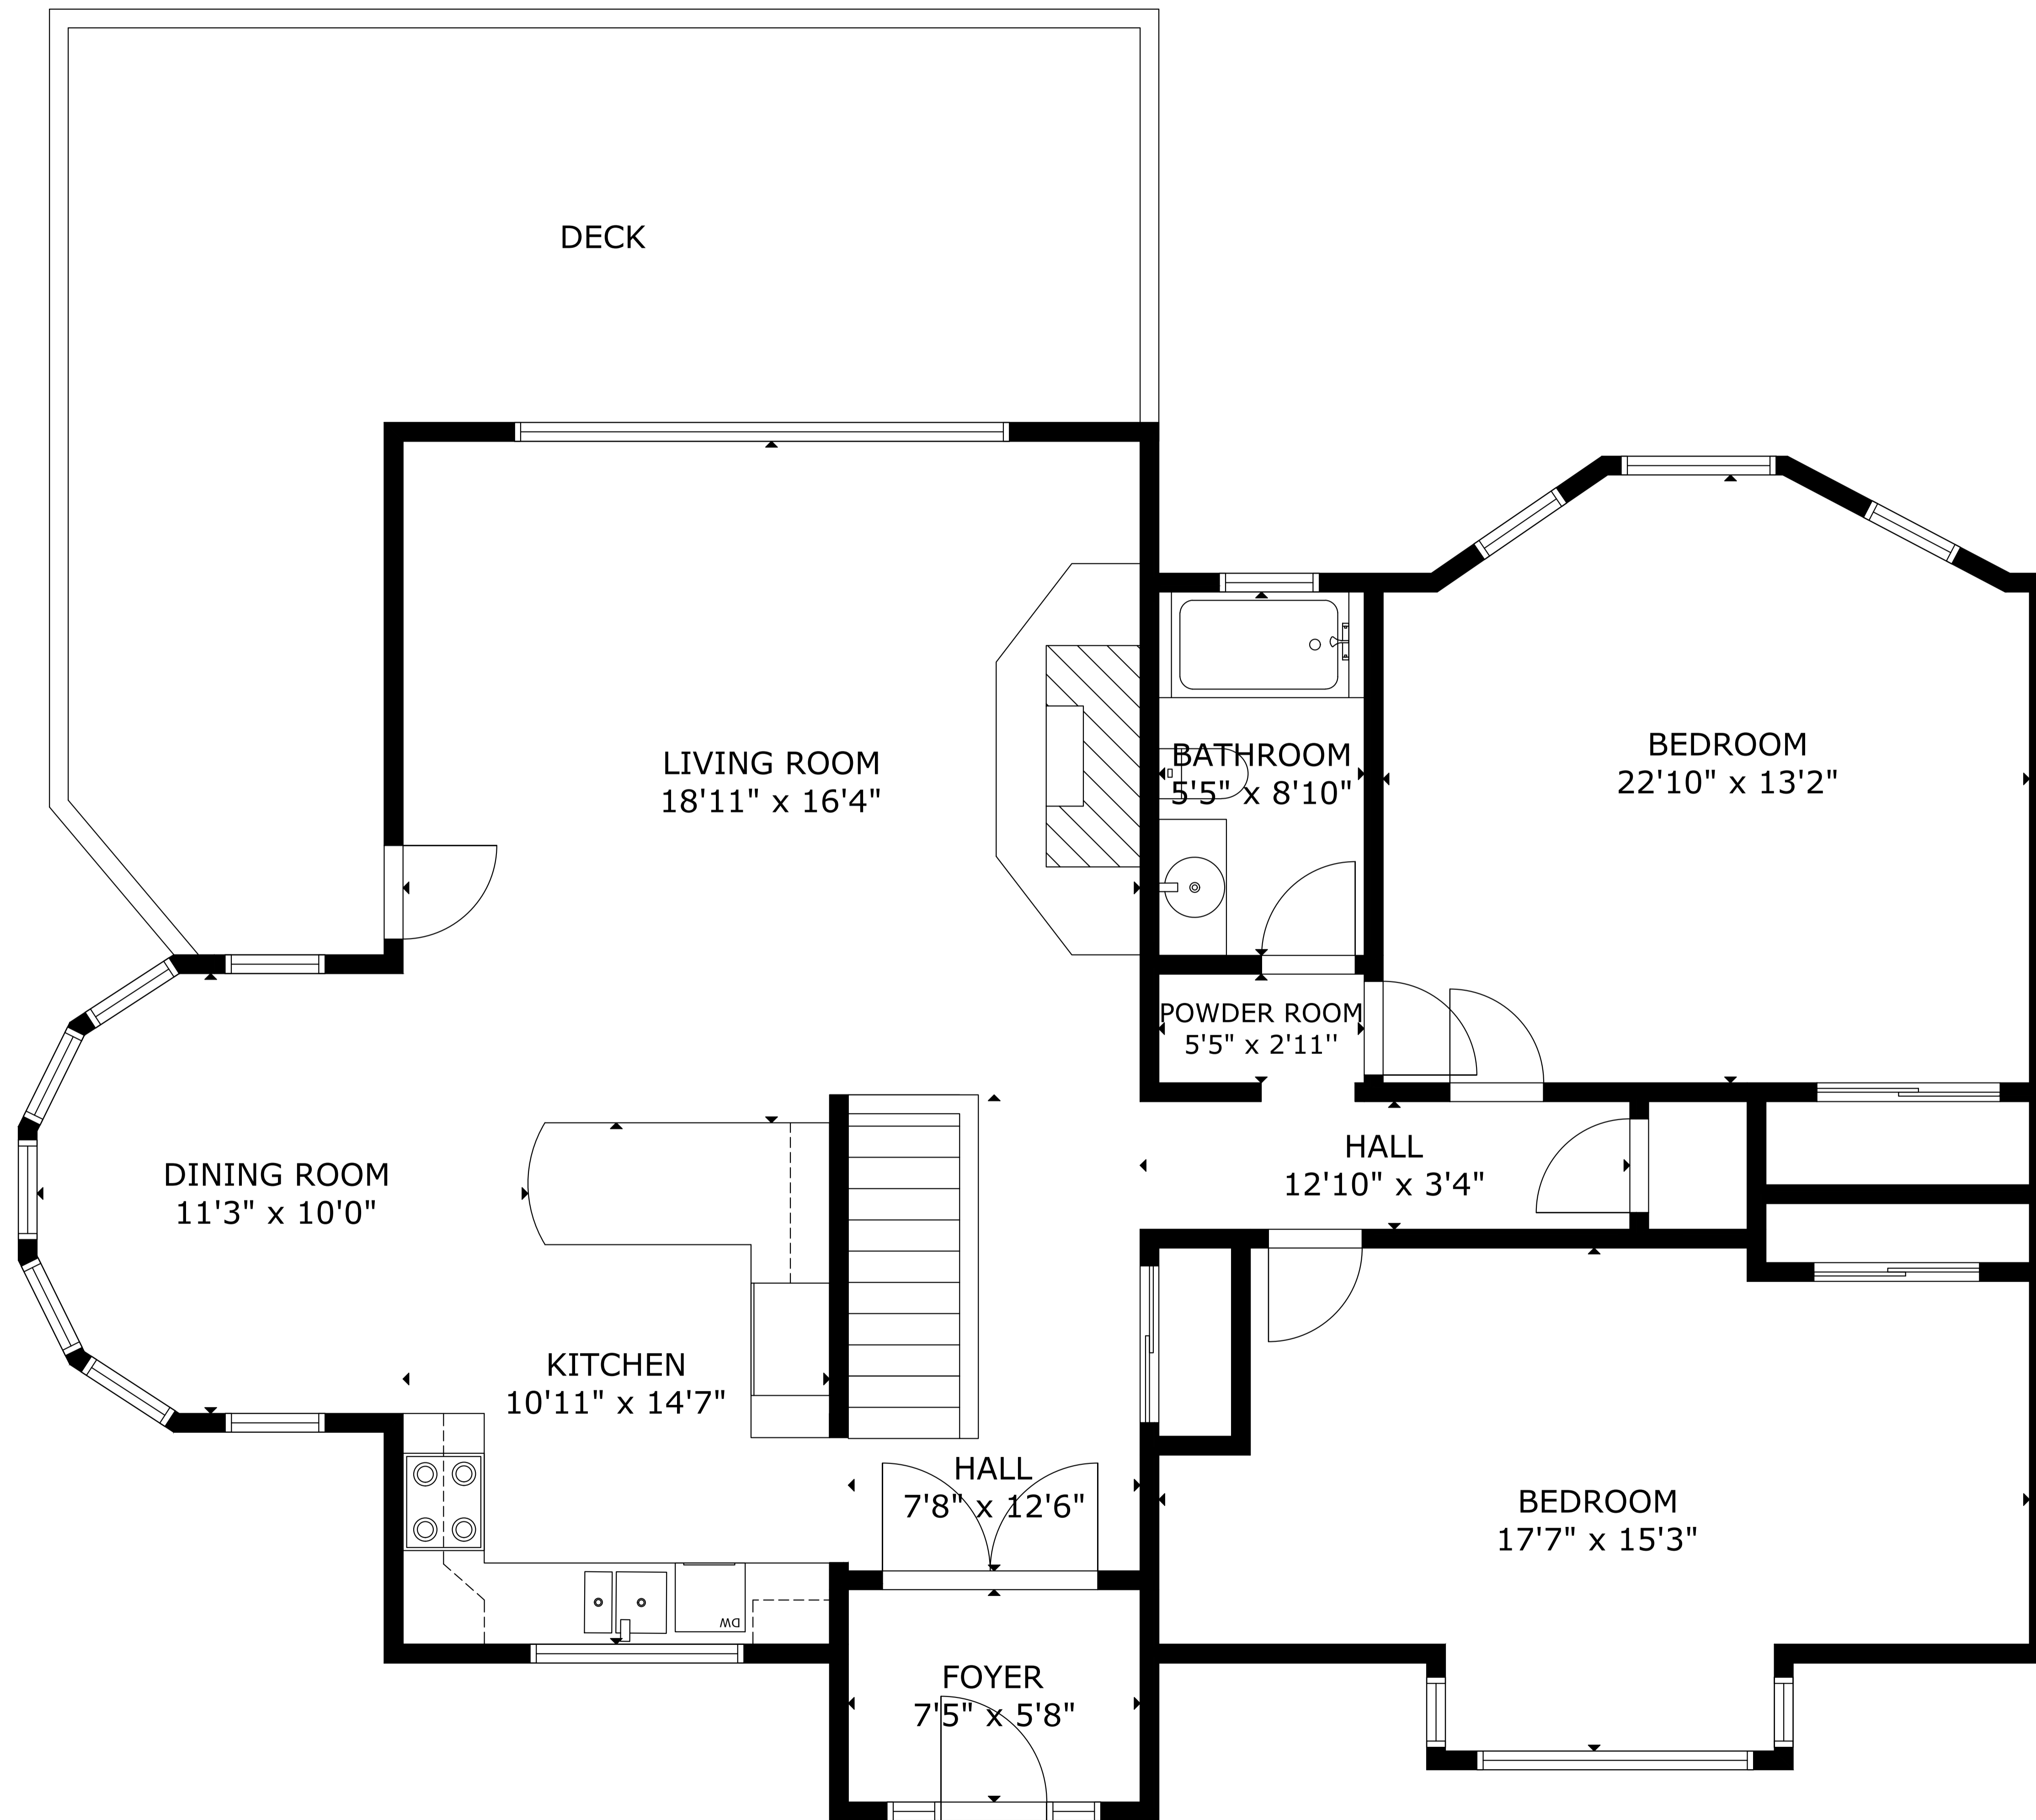

GROSS INTERNAL AREA
 TOTAL: 2,841 sq.ft
 FLOOR 1: 1,377 sq.ft, FLOOR 2: 1,464 sq.ft
 SIZE AND DIMENSIONS ARE APPROXIMATE, ACTUAL MAY VARY

GROSS INTERNAL AREA
TOTAL: 2,841 sq.ft

FLOOR 1: 1,377 sq.ft, FLOOR 2: 1,464 sq.ft

SIZE AND DIMENSIONS ARE APPROXIMATE, ACTUAL MAY VARY

GROSS INTERNAL AREA
TOTAL: 2,841 sq.ft

FLOOR 1: 1,377 sq.ft, FLOOR 2: 1,464 sq.ft

SIZE AND DIMENSIONS ARE APPROXIMATE, ACTUAL MAY VARY