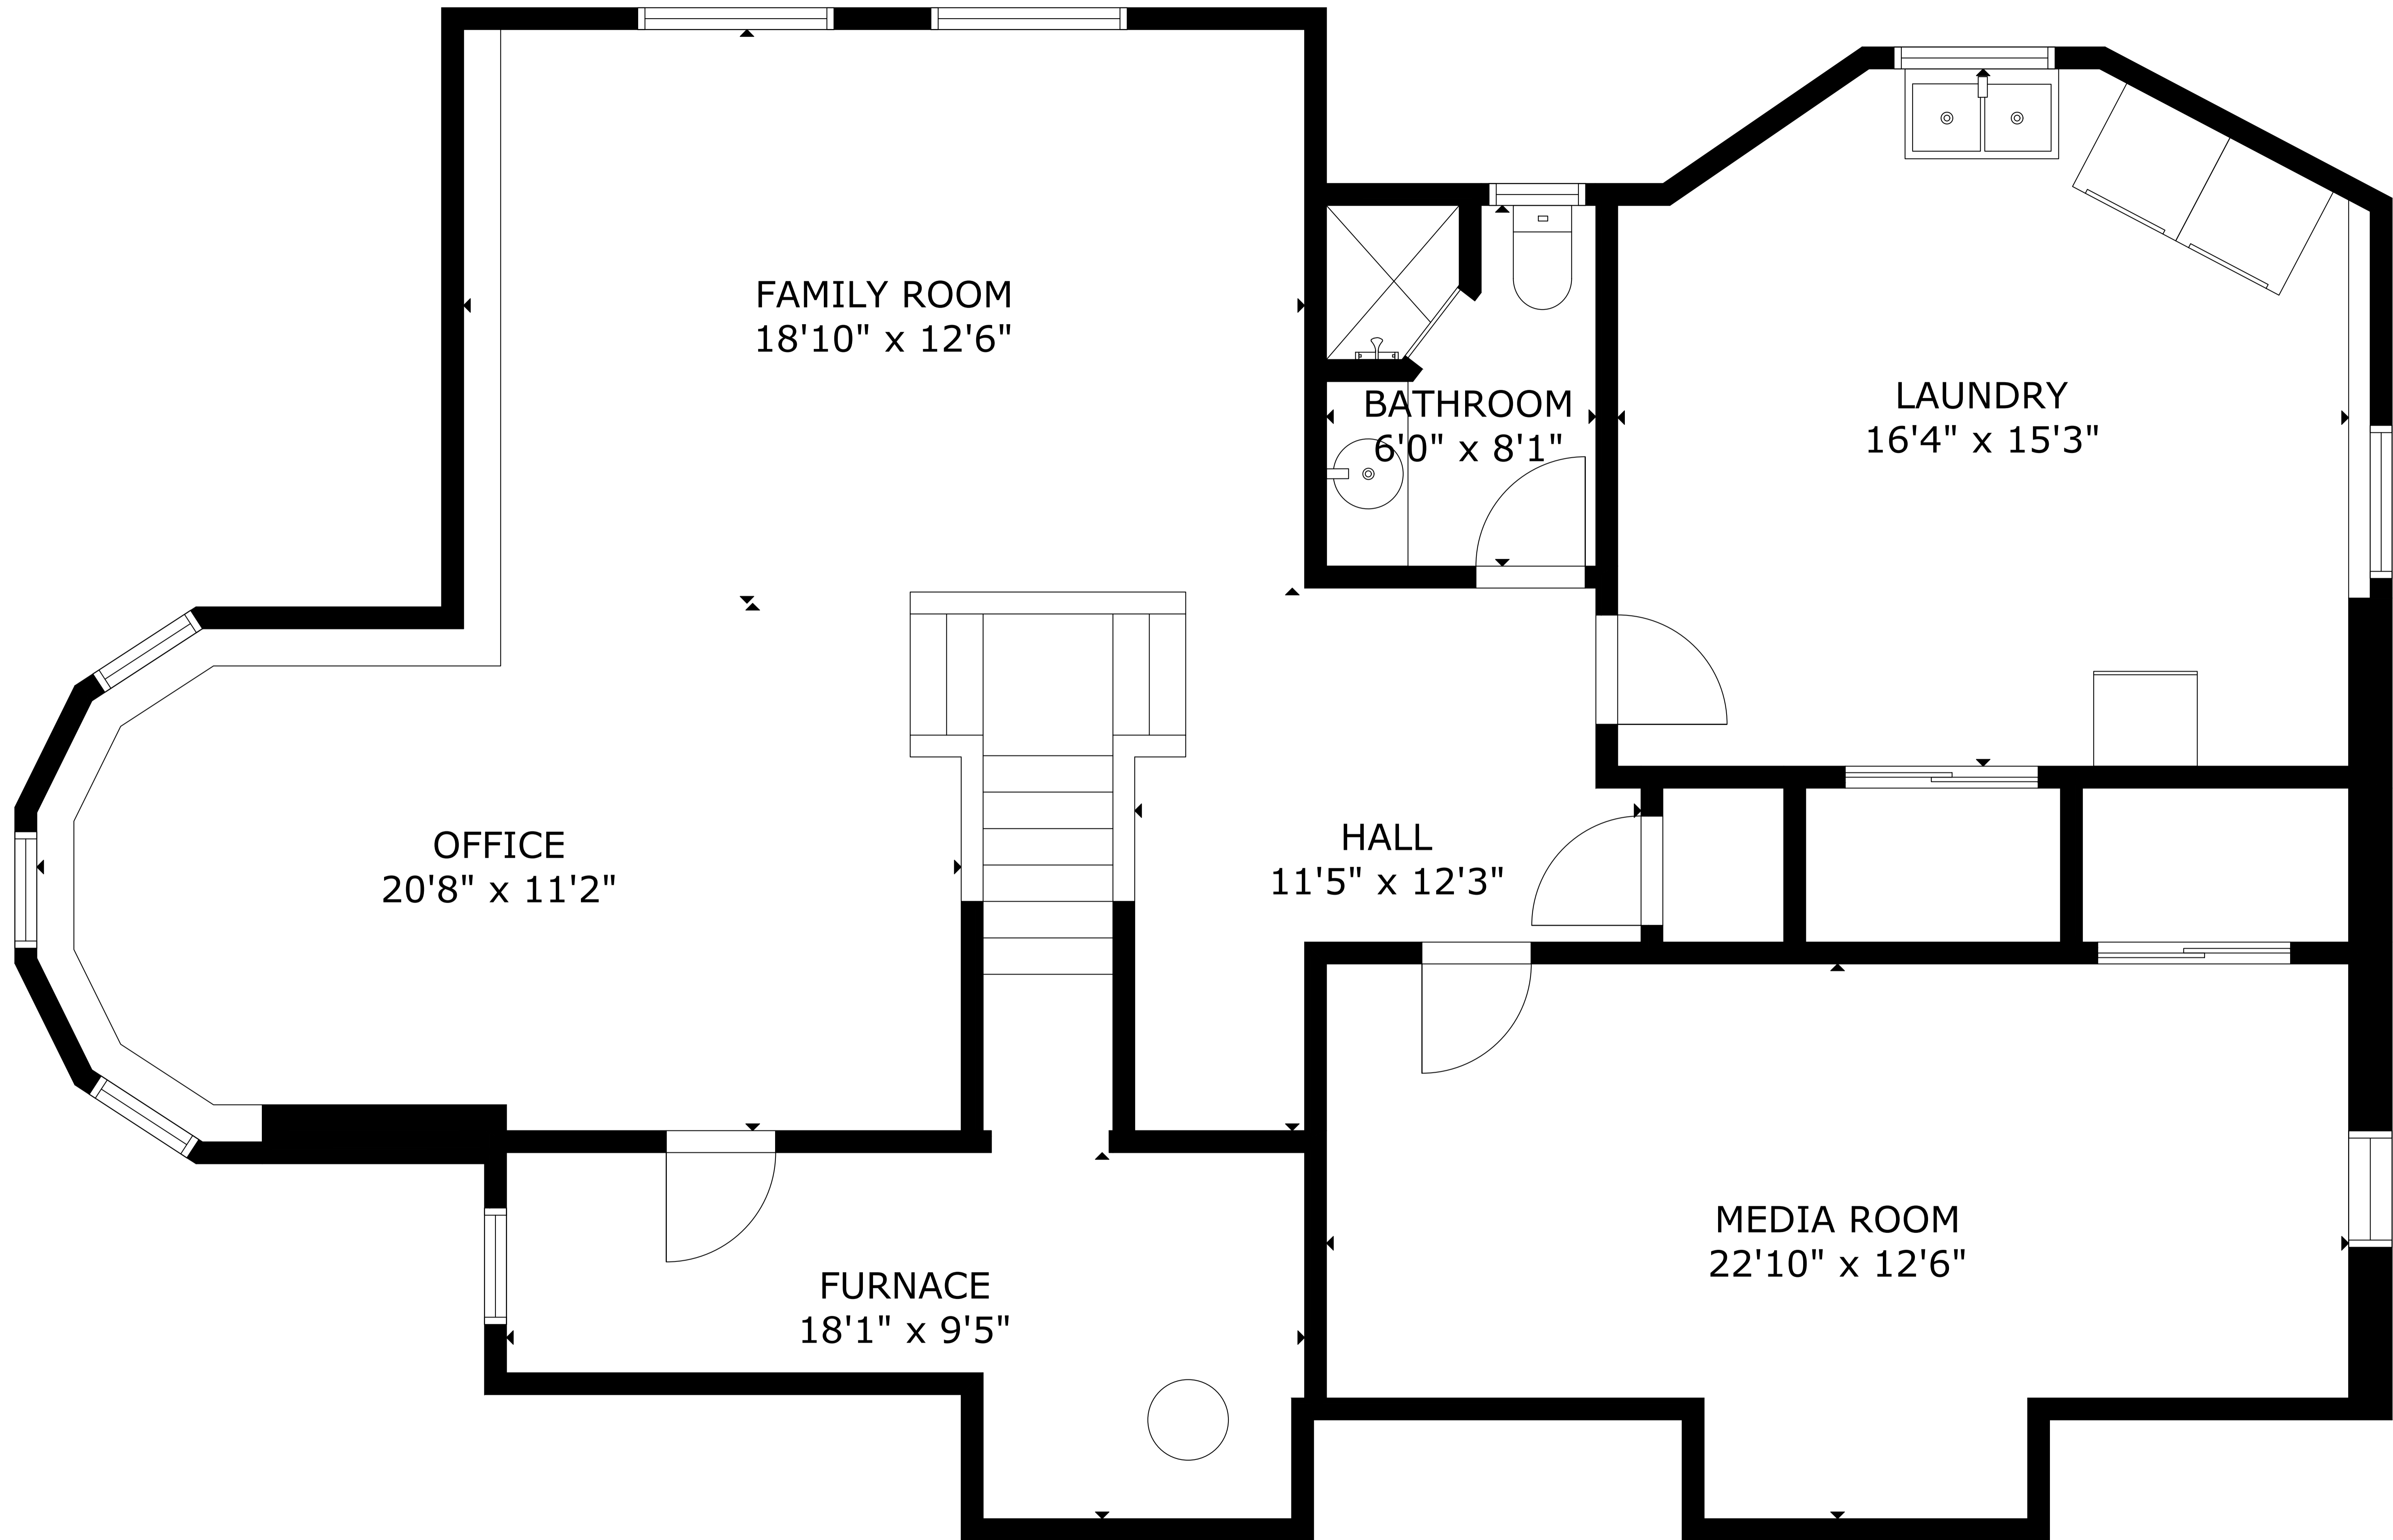

GROSS INTERNAL AREA
 TOTAL: 2,841 sq.ft
 FLOOR 1: 1,377 sq.ft, FLOOR 2: 1,464 sq.ft
 SIZE AND DIMENSIONS ARE APPROXIMATE, ACTUAL MAY VARY

GROSS INTERNAL AREA
TOTAL: 2,841 sq.ft

FLOOR 1: 1,377 sq.ft, FLOOR 2: 1,464 sq.ft

SIZE AND DIMENSIONS ARE APPROXIMATE, ACTUAL MAY VARY

GROSS INTERNAL AREA
TOTAL: 2,841 sq.ft

FLOOR 1: 1,377 sq.ft, FLOOR 2: 1,464 sq.ft

SIZE AND DIMENSIONS ARE APPROXIMATE, ACTUAL MAY VARY