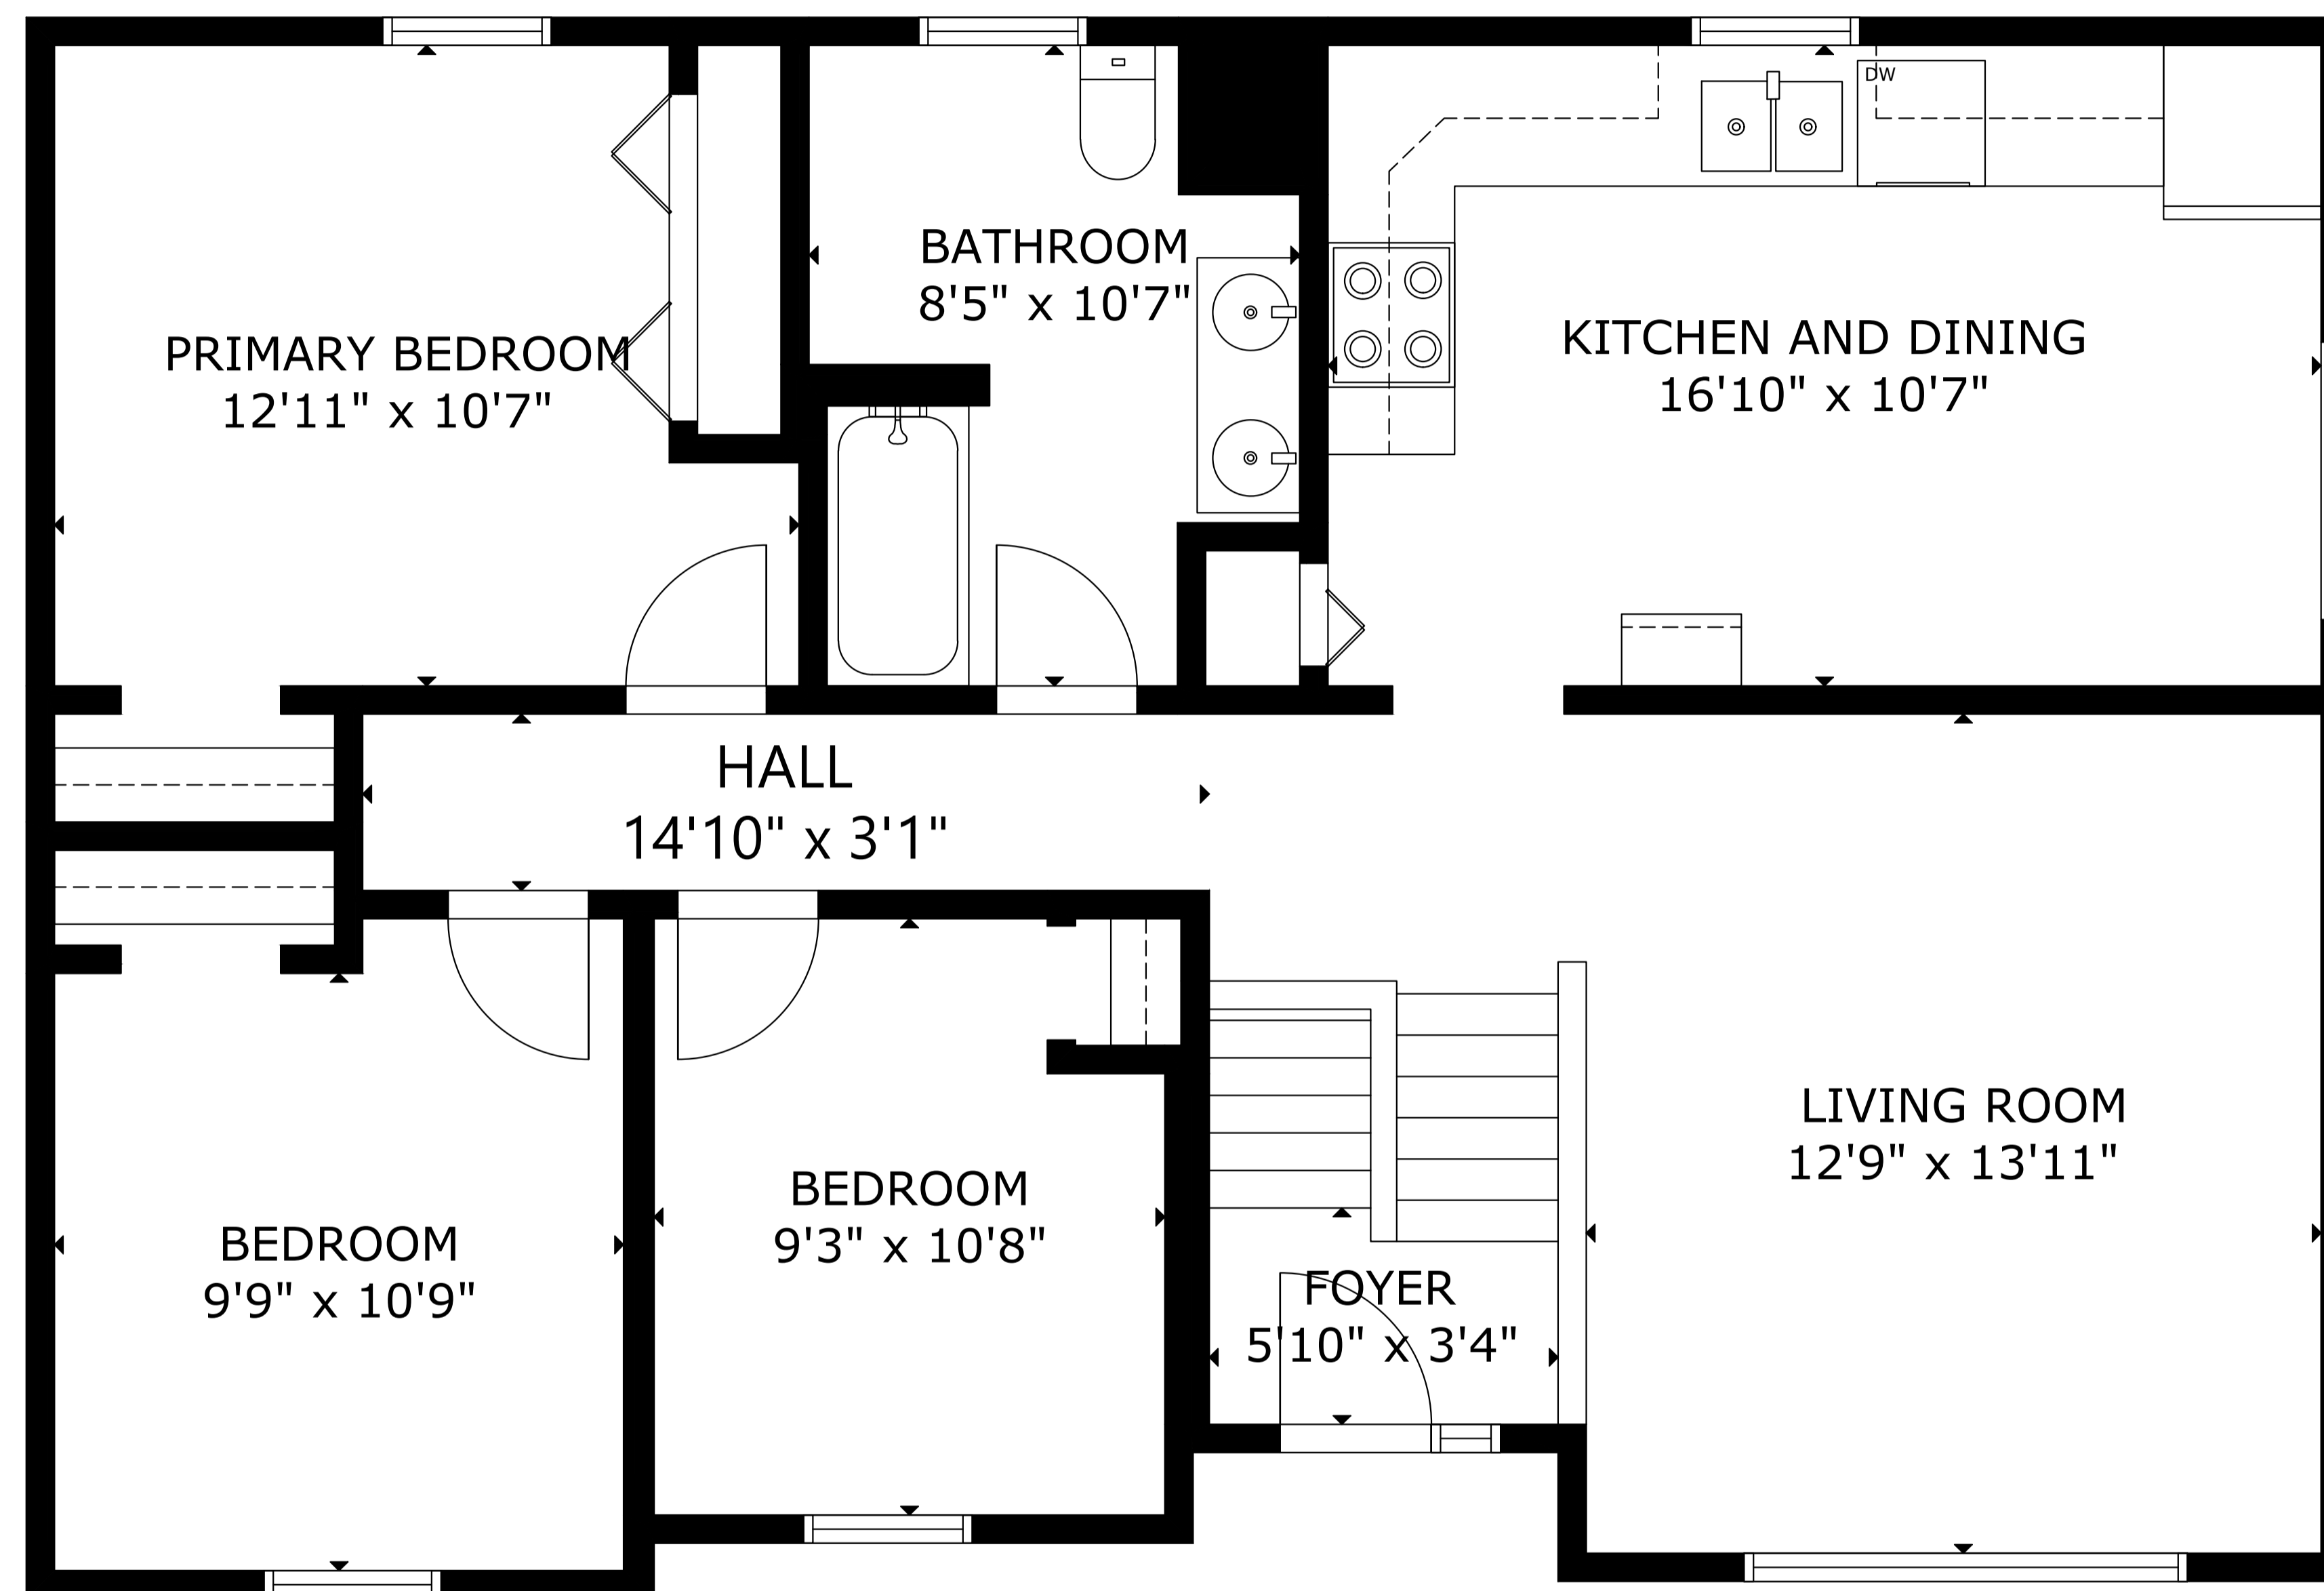

FLOOR 1

FLOOR 2

GROSS INTERNAL AREA  
 TOTAL: 1,885 sq.ft  
 FLOOR 1: 866 sq.ft, FLOOR 2: 1,019 sq.ft  
 SIZE AND DIMENSIONS ARE APPROXIMATE, ACTUAL MAY VARY

UTILITIES  
10'7" x 6'3"

BEDROOM  
11'10" x 10'6"

RECREATION ROOM  
28'1" x 22'3"

BEDROOM  
11'8" x 10'4"

FOYER  
5'10" x 3'4"

GROSS INTERNAL AREA  
TOTAL: 1,885 sq.ft

FLOOR 1: 866 sq.ft, FLOOR 2: 1,019 sq.ft

SIZE AND DIMENSIONS ARE APPROXIMATE, ACTUAL MAY VARY

GROSS INTERNAL AREA  
TOTAL: 1,885 sq.ft

FLOOR 1: 866 sq.ft, FLOOR 2: 1,019 sq.ft

SIZE AND DIMENSIONS ARE APPROXIMATE, ACTUAL MAY VARY