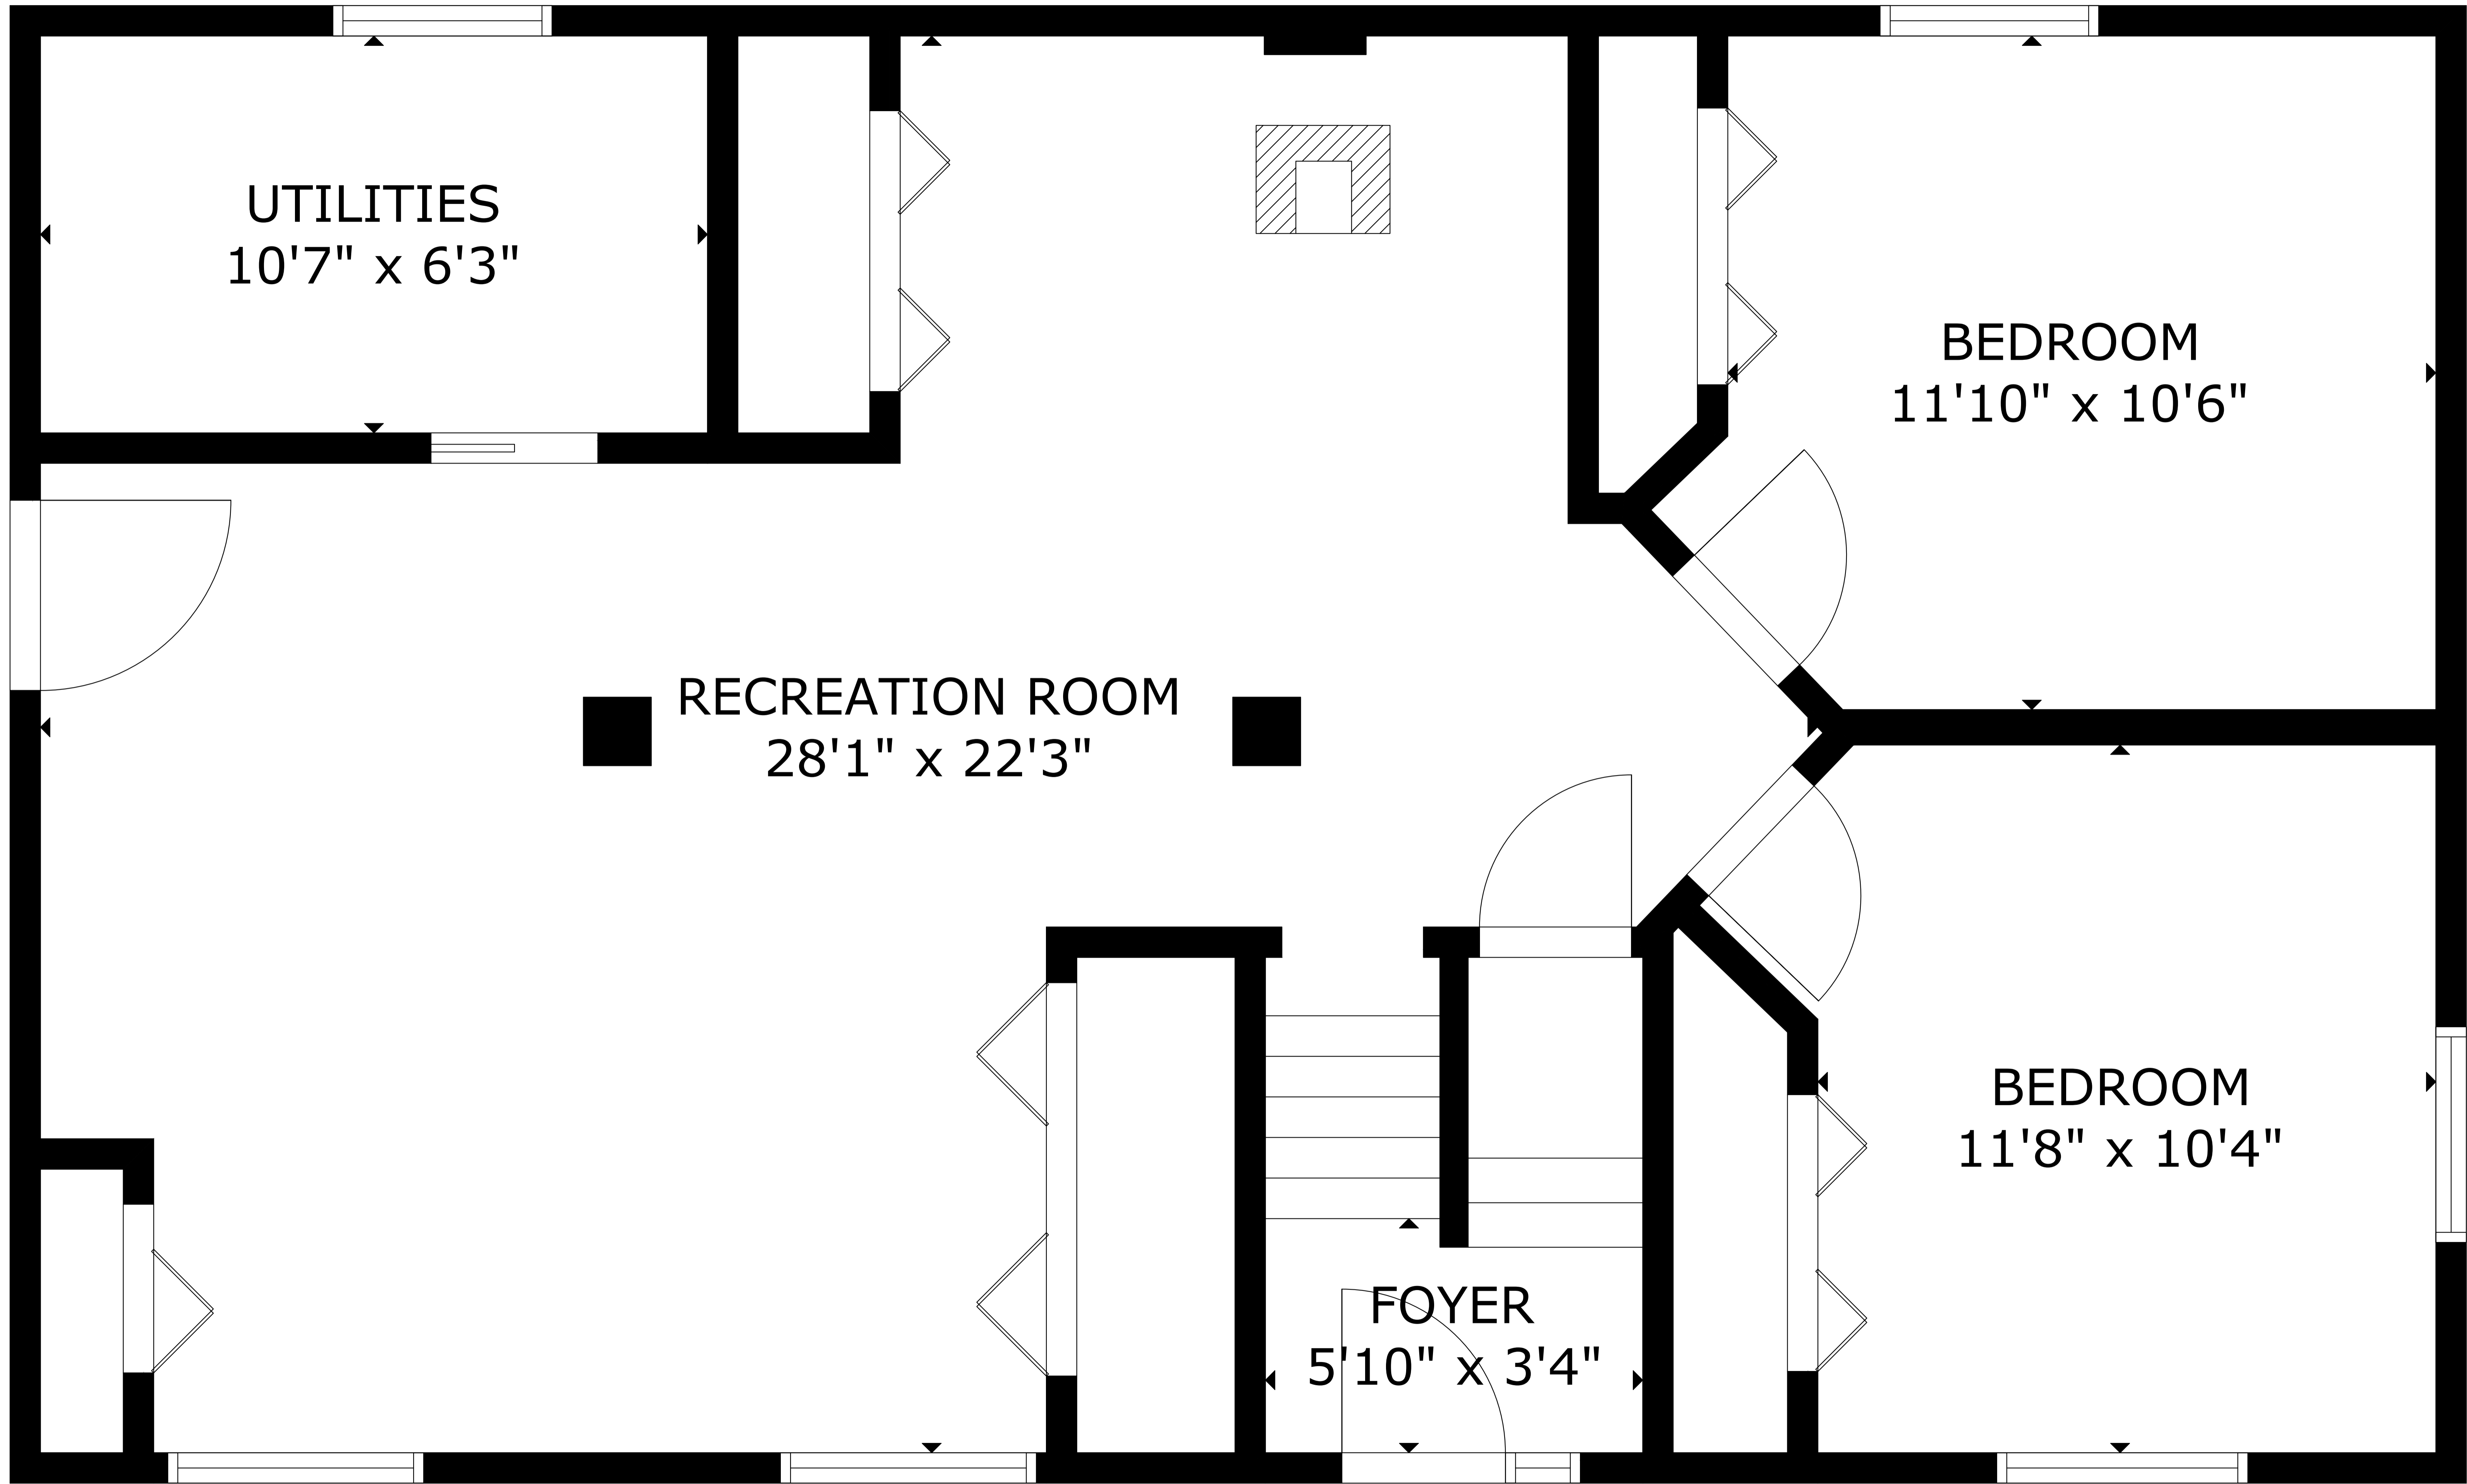

FLOOR 1

FLOOR 2

GROSS INTERNAL AREA  
 TOTAL: 1,885 sq.ft  
 FLOOR 1: 866 sq.ft, FLOOR 2: 1,019 sq.ft  
 SIZE AND DIMENSIONS ARE APPROXIMATE, ACTUAL MAY VARY

UTILITIES  
10'7" x 6'3"

BEDROOM  
11'10" x 10'6"

RECREATION ROOM  
28'1" x 22'3"

BEDROOM  
11'8" x 10'4"

FOYER  
5'10" x 3'4"

GROSS INTERNAL AREA  
TOTAL: 1,885 sq.ft

FLOOR 1: 866 sq.ft, FLOOR 2: 1,019 sq.ft

SIZE AND DIMENSIONS ARE APPROXIMATE, ACTUAL MAY VARY

GROSS INTERNAL AREA  
TOTAL: 1,885 sq.ft

FLOOR 1: 866 sq.ft, FLOOR 2: 1,019 sq.ft

SIZE AND DIMENSIONS ARE APPROXIMATE, ACTUAL MAY VARY