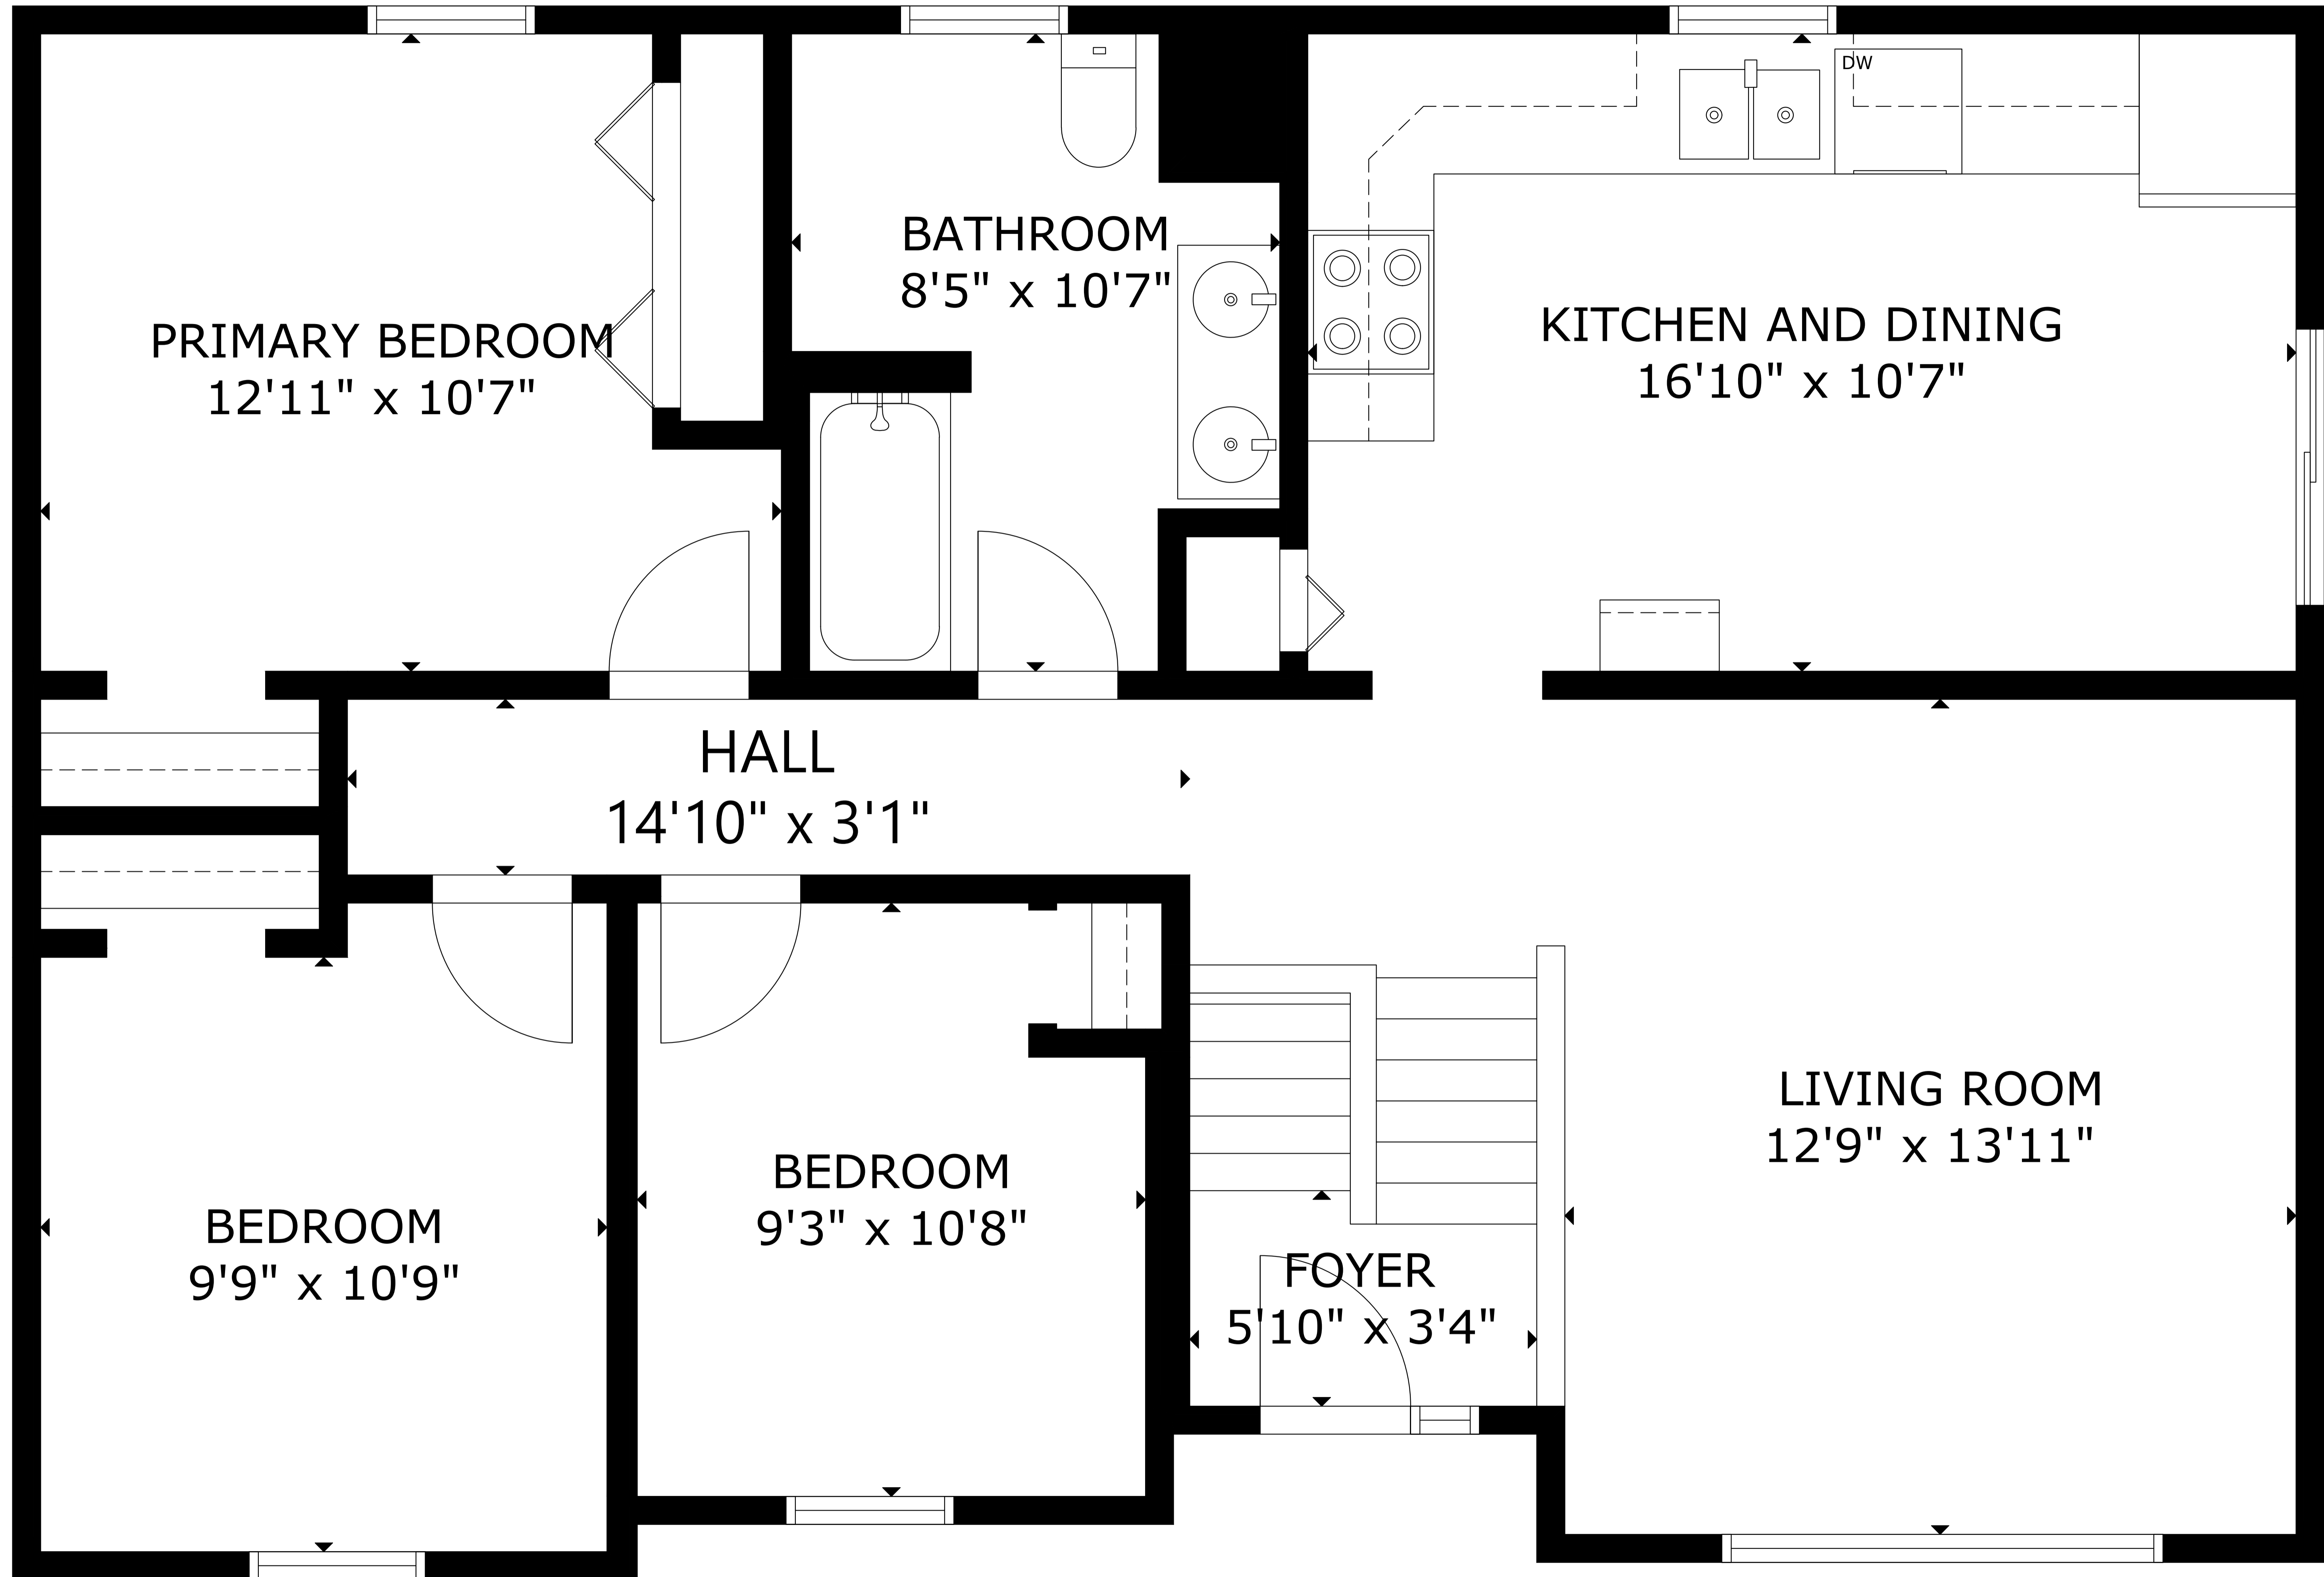

FLOOR 1

FLOOR 2

GROSS INTERNAL AREA  
 TOTAL: 1,885 sq.ft  
 FLOOR 1: 866 sq.ft, FLOOR 2: 1,019 sq.ft  
 SIZE AND DIMENSIONS ARE APPROXIMATE, ACTUAL MAY VARY

UTILITIES  
10'7" x 6'3"

BEDROOM  
11'10" x 10'6"

RECREATION ROOM  
28'1" x 22'3"

BEDROOM  
11'8" x 10'4"

FOYER  
5'10" x 3'4"

GROSS INTERNAL AREA  
TOTAL: 1,885 sq.ft

FLOOR 1: 866 sq.ft, FLOOR 2: 1,019 sq.ft

SIZE AND DIMENSIONS ARE APPROXIMATE, ACTUAL MAY VARY

GROSS INTERNAL AREA  
TOTAL: 1,885 sq.ft

FLOOR 1: 866 sq.ft, FLOOR 2: 1,019 sq.ft

SIZE AND DIMENSIONS ARE APPROXIMATE, ACTUAL MAY VARY