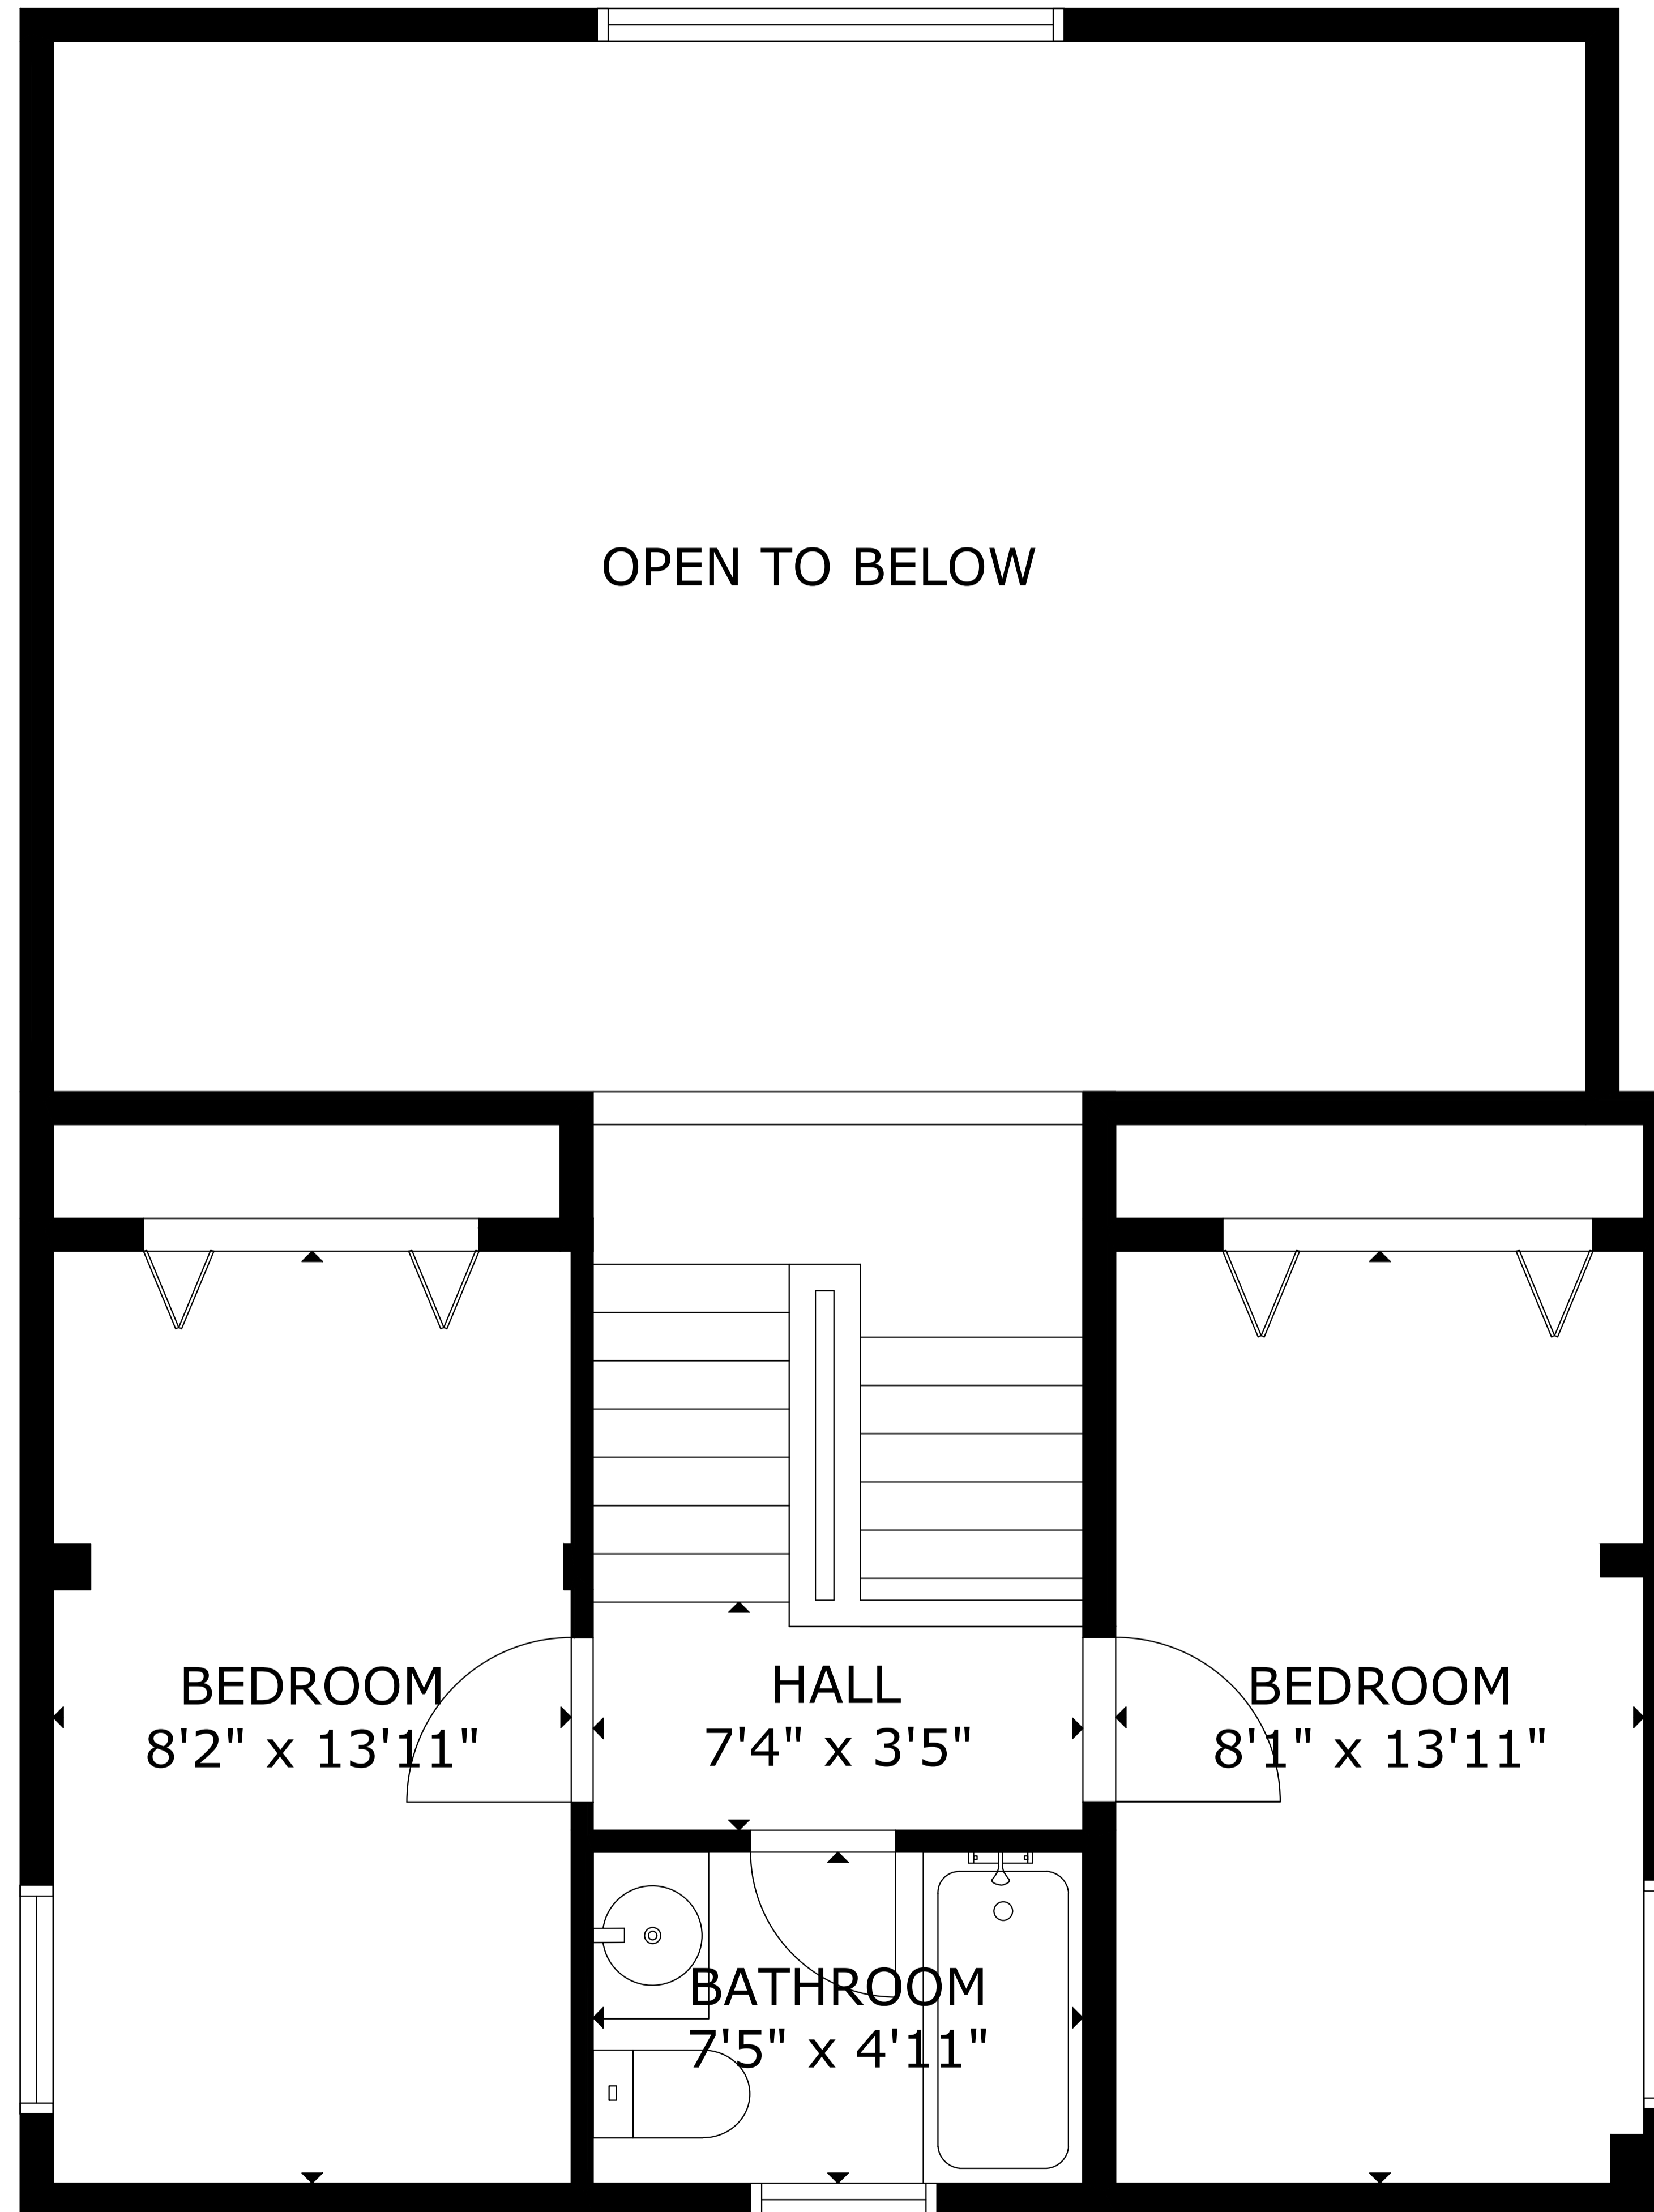

FLOOR 3

FLOOR 1

FLOOR 2

GROSS INTERNAL AREA

TOTAL: 2,714 sq.ft

FLOOR 1: 1,100 sq.ft, FLOOR 2: 1,225 sq.ft

FLOOR 3: 389 sq.ft

SIZE AND DIMENSIONS ARE APPROXIMATE, ACTUAL MAY VARY

GROSS INTERNAL AREA  
 TOTAL: 2,714 sq.ft  
 FLOOR 1: 1,100 sq.ft, FLOOR 2: 1,225 sq.ft  
 FLOOR 3: 389 sq.ft

SIZE AND DIMENSIONS ARE APPROXIMATE, ACTUAL MAY VARY

GROSS INTERNAL AREA  
 TOTAL: 2,714 sq.ft  
 FLOOR 1: 1,100 sq.ft, FLOOR 2: 1,225 sq.ft  
 FLOOR 3: 389 sq.ft

SIZE AND DIMENSIONS ARE APPROXIMATE, ACTUAL MAY VARY

GROSS INTERNAL AREA  
TOTAL: 2,714 sq.ft  
FLOOR 1: 1,100 sq.ft, FLOOR 2: 1,225 sq.ft  
FLOOR 3: 389 sq.ft

SIZE AND DIMENSIONS ARE APPROXIMATE, ACTUAL MAY VARY