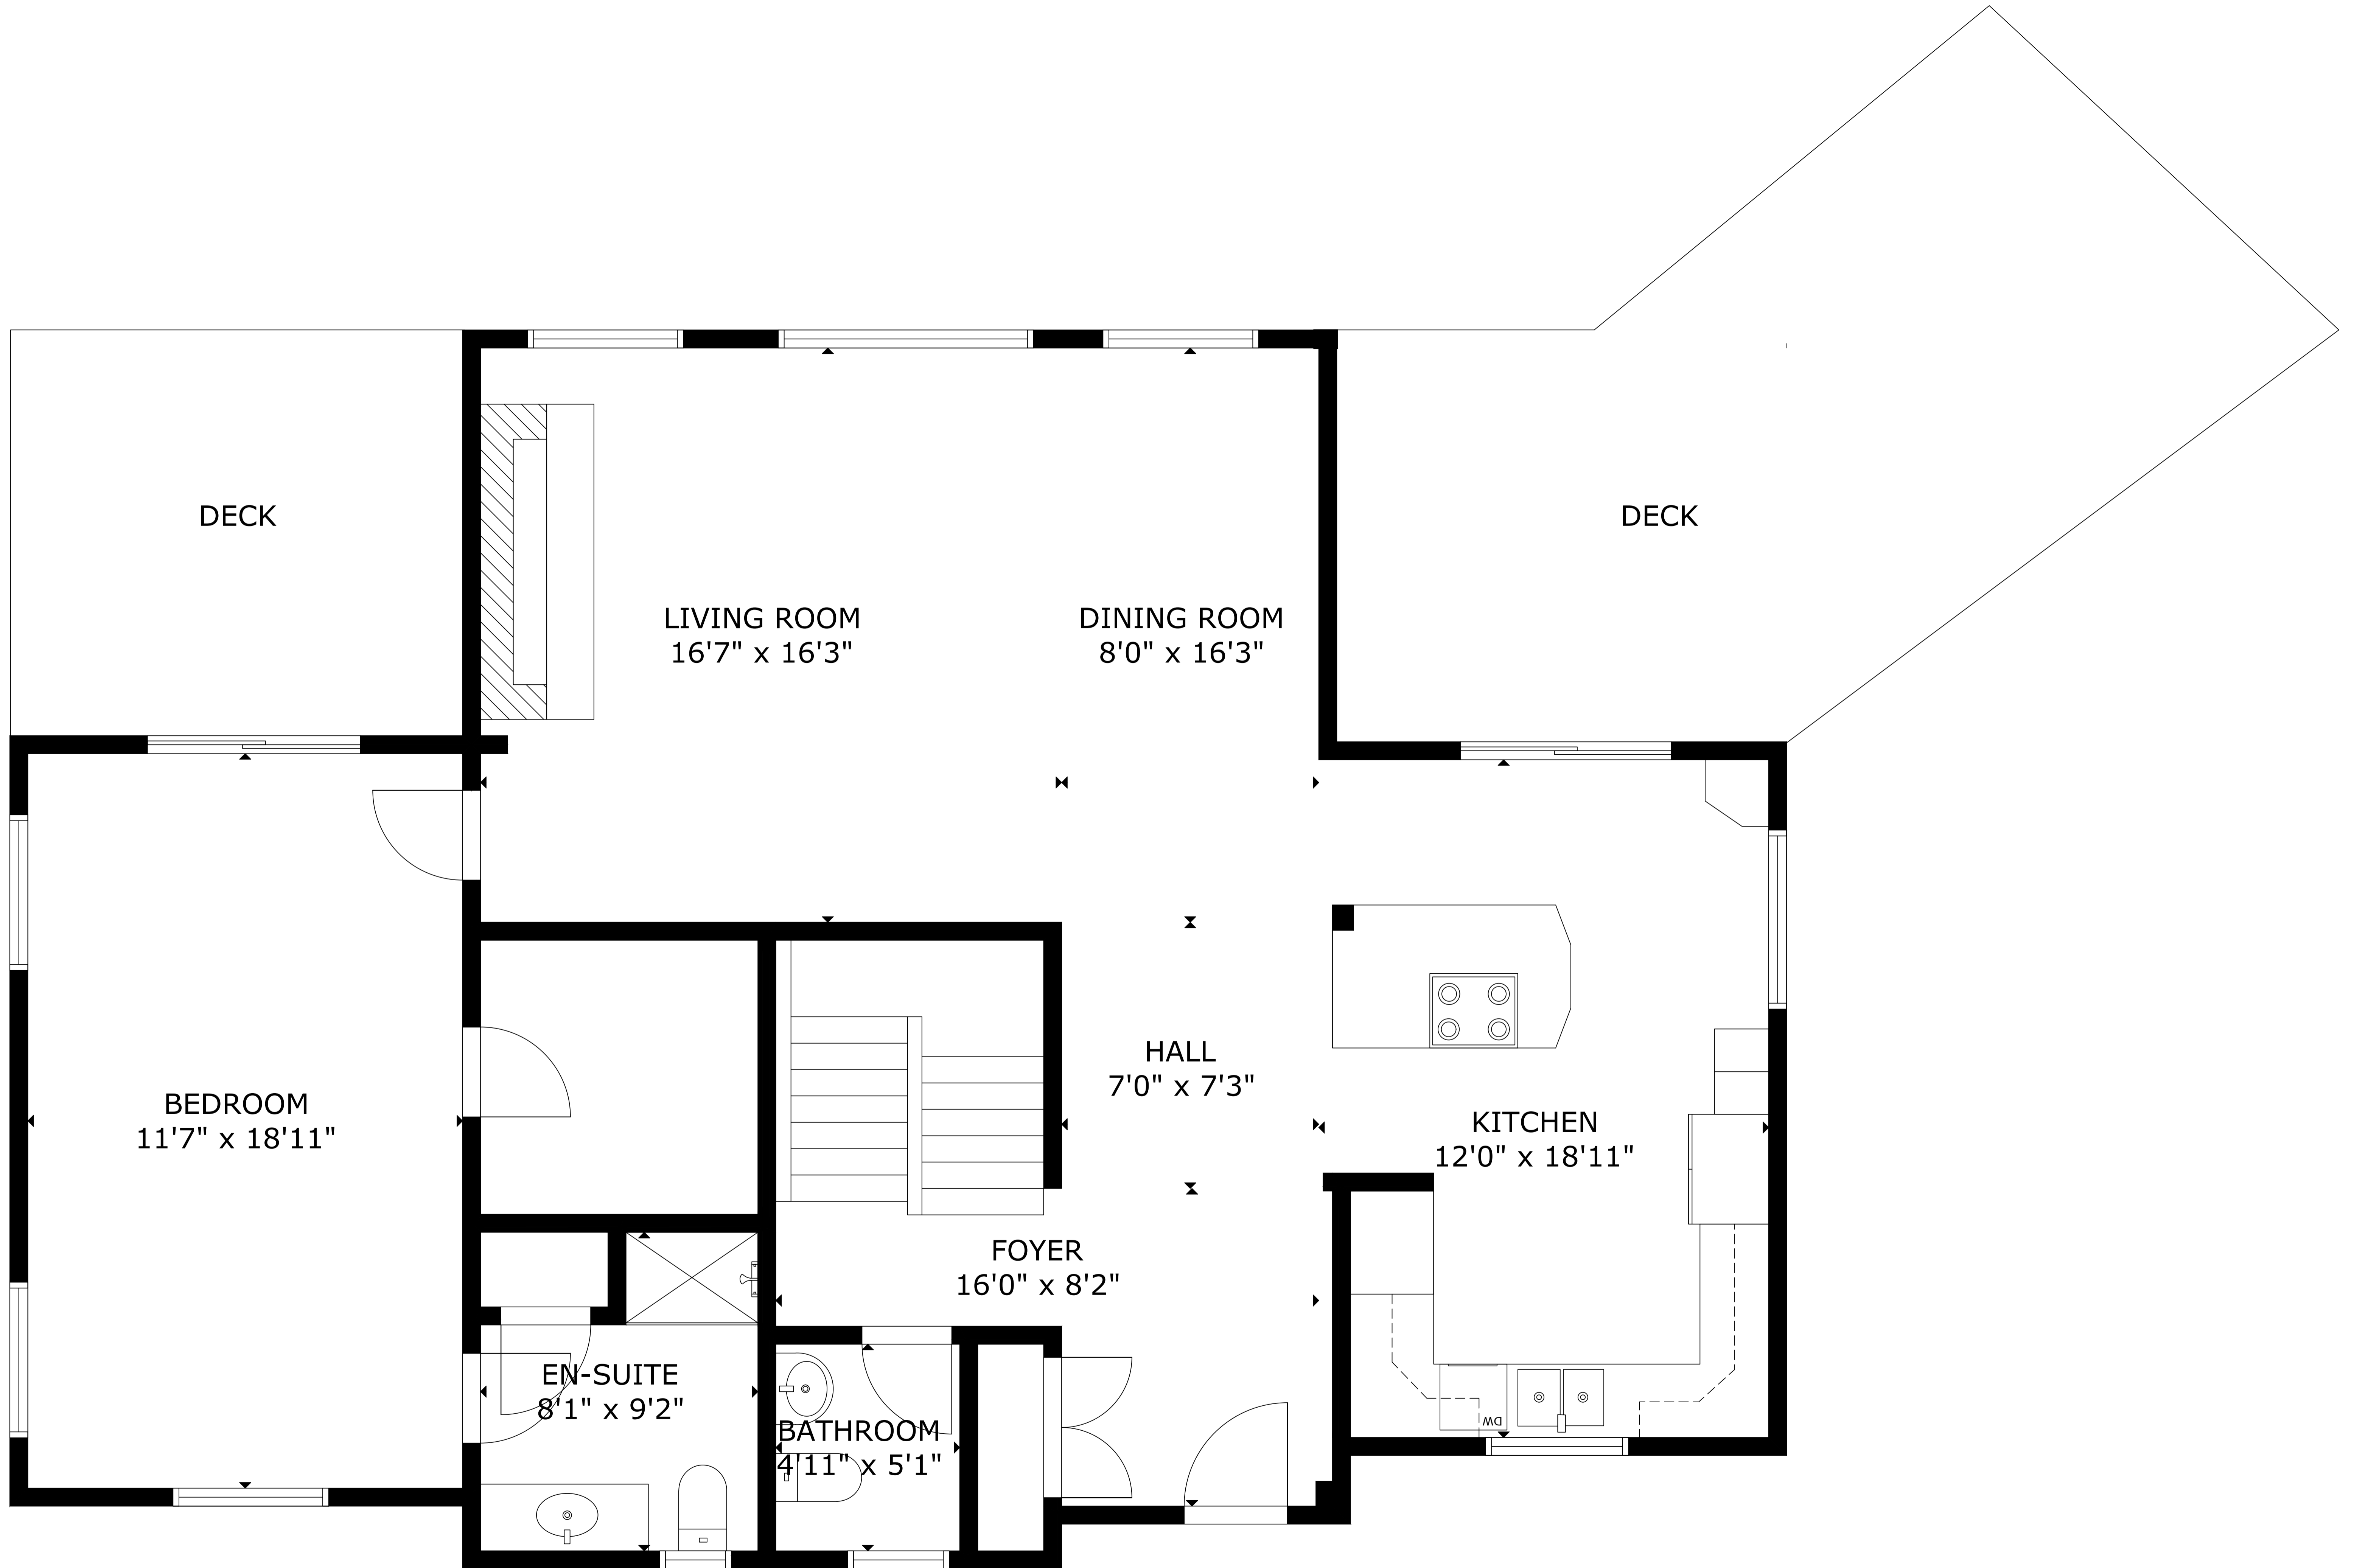

FLOOR 3

FLOOR 1

FLOOR 2

GROSS INTERNAL AREA

TOTAL: 2,714 sq.ft

FLOOR 1: 1,100 sq.ft, FLOOR 2: 1,225 sq.ft

FLOOR 3: 389 sq.ft

SIZE AND DIMENSIONS ARE APPROXIMATE, ACTUAL MAY VARY

GROSS INTERNAL AREA  
 TOTAL: 2,714 sq.ft  
 FLOOR 1: 1,100 sq.ft, FLOOR 2: 1,225 sq.ft  
 FLOOR 3: 389 sq.ft

SIZE AND DIMENSIONS ARE APPROXIMATE, ACTUAL MAY VARY

GROSS INTERNAL AREA  
 TOTAL: 2,714 sq.ft  
 FLOOR 1: 1,100 sq.ft, FLOOR 2: 1,225 sq.ft  
 FLOOR 3: 389 sq.ft

SIZE AND DIMENSIONS ARE APPROXIMATE, ACTUAL MAY VARY

GROSS INTERNAL AREA  
TOTAL: 2,714 sq.ft  
FLOOR 1: 1,100 sq.ft, FLOOR 2: 1,225 sq.ft  
FLOOR 3: 389 sq.ft

SIZE AND DIMENSIONS ARE APPROXIMATE, ACTUAL MAY VARY