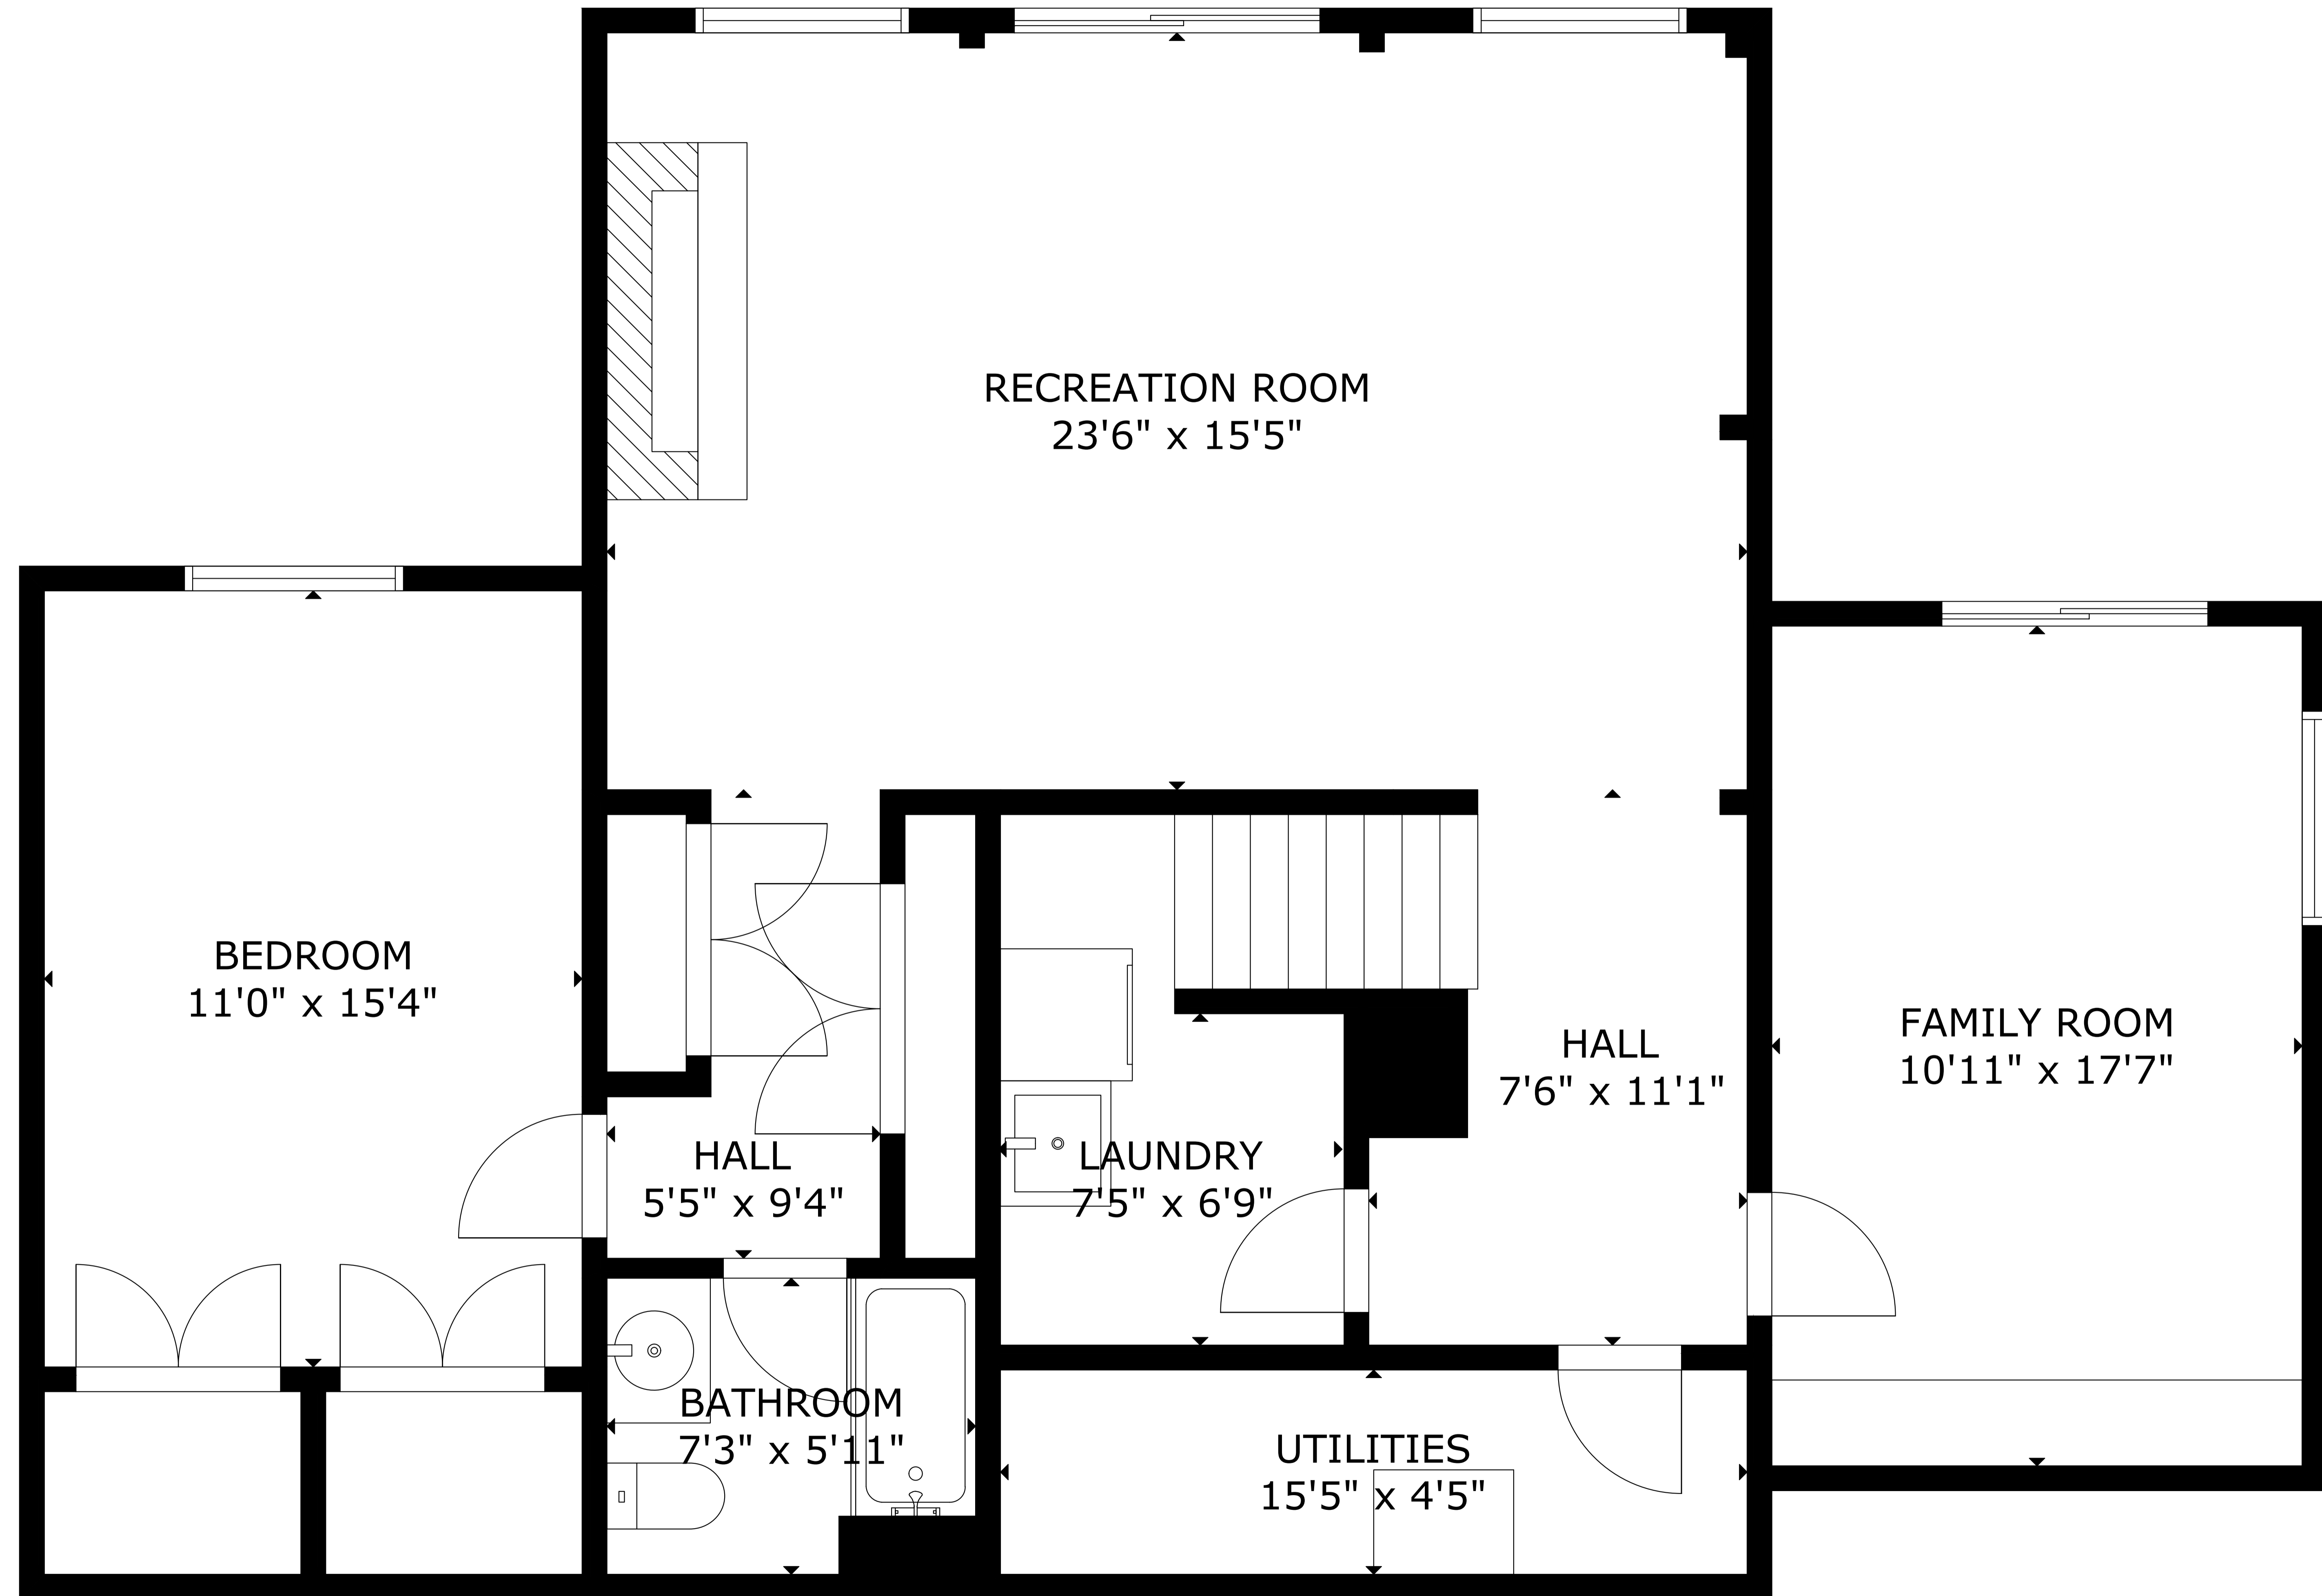

FLOOR 3

FLOOR 1

FLOOR 2

GROSS INTERNAL AREA

TOTAL: 2,714 sq.ft

FLOOR 1: 1,100 sq.ft, FLOOR 2: 1,225 sq.ft

FLOOR 3: 389 sq.ft

SIZE AND DIMENSIONS ARE APPROXIMATE, ACTUAL MAY VARY

GROSS INTERNAL AREA  
 TOTAL: 2,714 sq.ft  
 FLOOR 1: 1,100 sq.ft, FLOOR 2: 1,225 sq.ft  
 FLOOR 3: 389 sq.ft

SIZE AND DIMENSIONS ARE APPROXIMATE, ACTUAL MAY VARY

GROSS INTERNAL AREA  
 TOTAL: 2,714 sq.ft  
 FLOOR 1: 1,100 sq.ft, FLOOR 2: 1,225 sq.ft  
 FLOOR 3: 389 sq.ft

SIZE AND DIMENSIONS ARE APPROXIMATE, ACTUAL MAY VARY

GROSS INTERNAL AREA  
TOTAL: 2,714 sq.ft  
FLOOR 1: 1,100 sq.ft, FLOOR 2: 1,225 sq.ft  
FLOOR 3: 389 sq.ft

SIZE AND DIMENSIONS ARE APPROXIMATE, ACTUAL MAY VARY