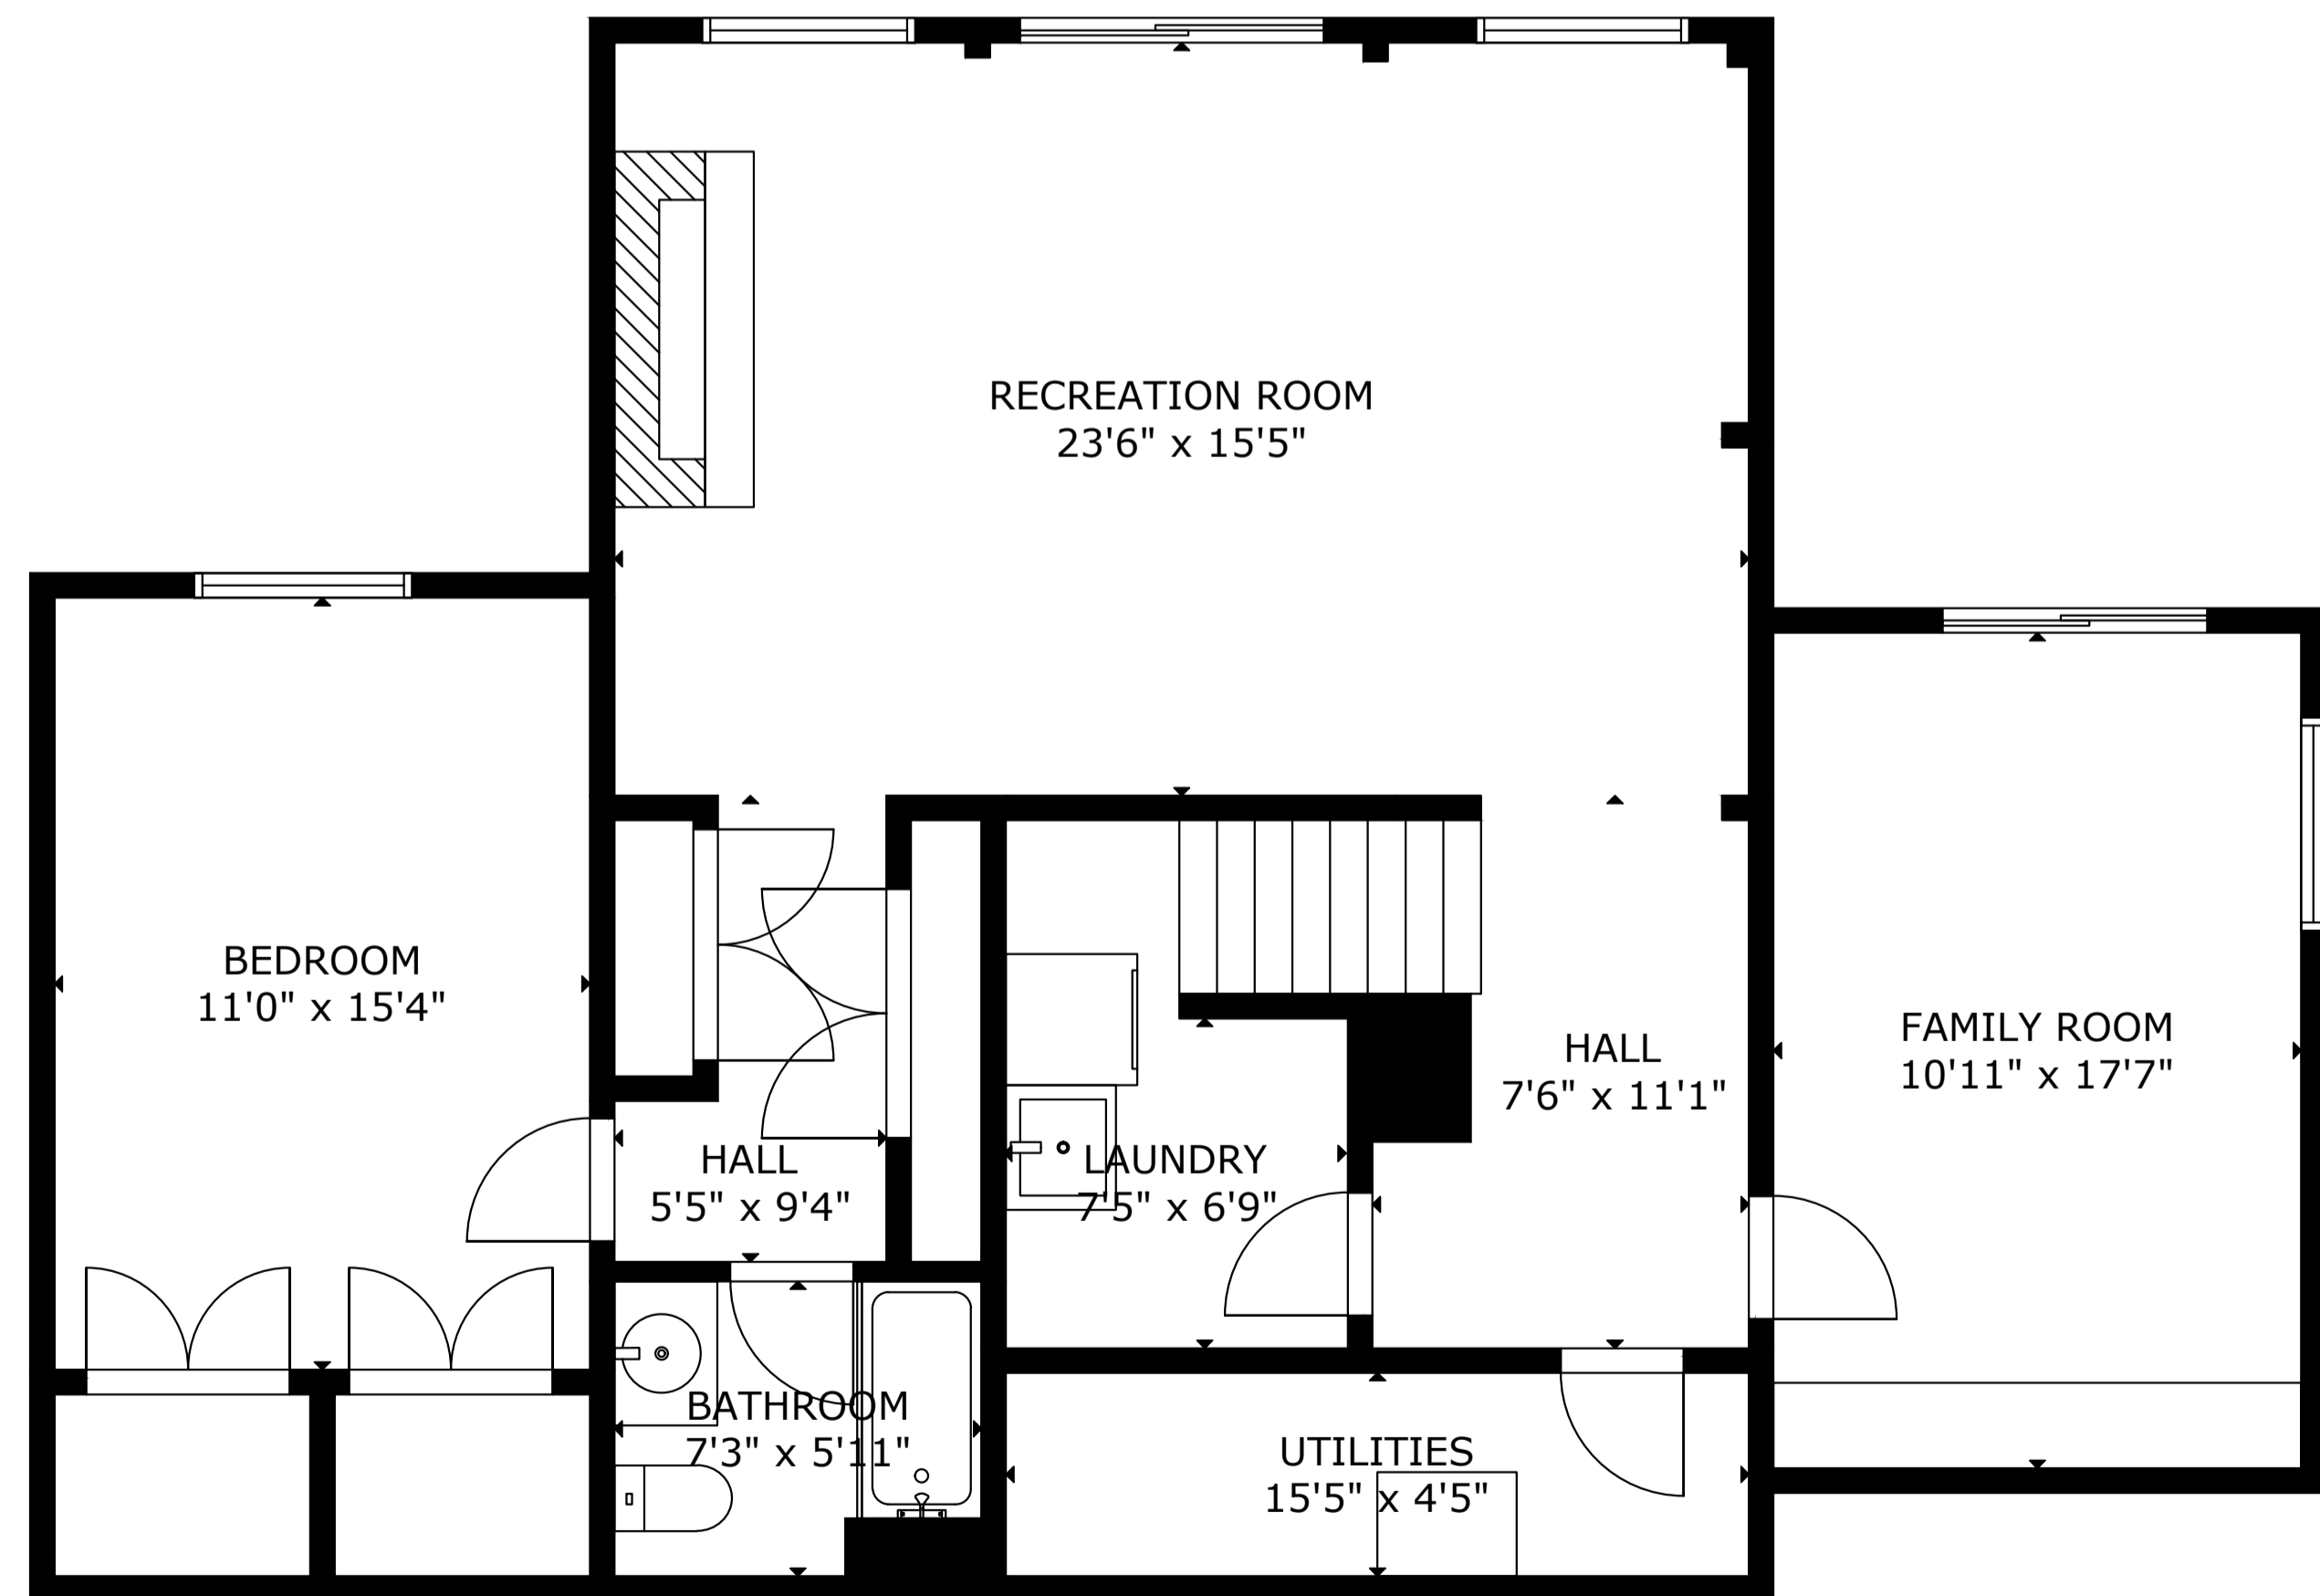

FLOOR 3

FLOOR 1

FLOOR 2

GROSS INTERNAL AREA

TOTAL: 2,714 sq.ft

FLOOR 1: 1,100 sq.ft, FLOOR 2: 1,225 sq.ft

FLOOR 3: 389 sq.ft

SIZE AND DIMENSIONS ARE APPROXIMATE, ACTUAL MAY VARY

GROSS INTERNAL AREA  
 TOTAL: 2,714 sq.ft  
 FLOOR 1: 1,100 sq.ft, FLOOR 2: 1,225 sq.ft  
 FLOOR 3: 389 sq.ft

SIZE AND DIMENSIONS ARE APPROXIMATE, ACTUAL MAY VARY

GROSS INTERNAL AREA  
 TOTAL: 2,714 sq.ft  
 FLOOR 1: 1,100 sq.ft, FLOOR 2: 1,225 sq.ft  
 FLOOR 3: 389 sq.ft

SIZE AND DIMENSIONS ARE APPROXIMATE, ACTUAL MAY VARY

GROSS INTERNAL AREA  
TOTAL: 2,714 sq.ft  
FLOOR 1: 1,100 sq.ft, FLOOR 2: 1,225 sq.ft  
FLOOR 3: 389 sq.ft

SIZE AND DIMENSIONS ARE APPROXIMATE, ACTUAL MAY VARY